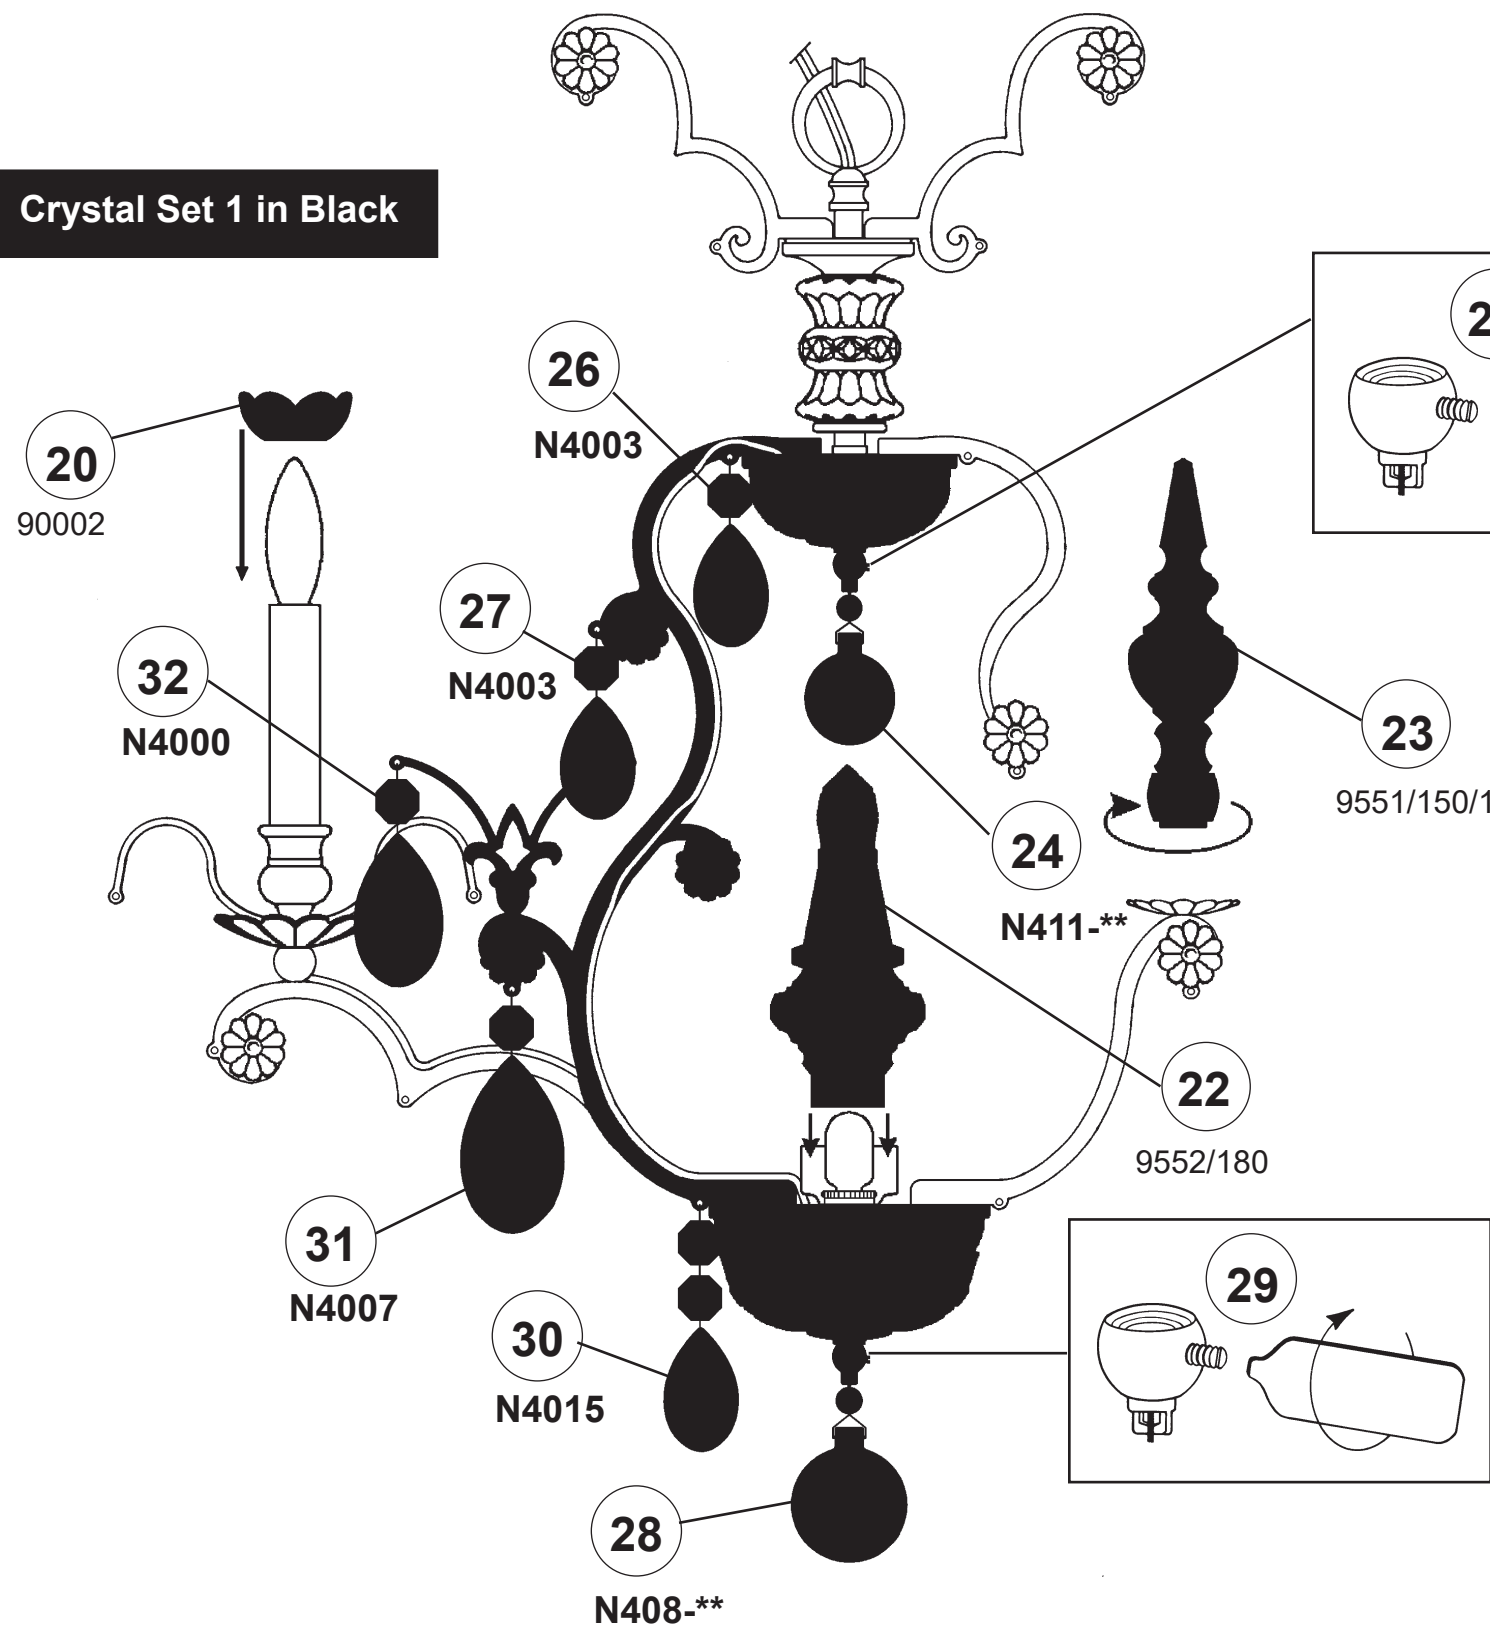

 **SCHONBEK** | 1870

RENAISSANCE 3770- ____

THIS DESIGN IS THE PROPRIETARY TRADE DRESS/TRADEMARK OF W SCHONBEK LLC.

6 + 1 Lights
Diameter: 23-1/2"
Body Length: 27"
Hanging Weight: 29 lbs.

 **SCHONBEK** | 1870

Crystal Set 3 in Black

SET 1

SET 2

SET 3

You will need 1 - T7
15 Watts Max
(Center Light)

21

You will need 6 - B10
25 Watts Recommended
60 Watts Max

Install bulbs and be sure
to test fixture BEFORE
trimming.

Crystal Set 1 in Black

Crystal Set 2 in Black

RENAISSANCE 3770- _____

6 + 1 Lights
Diameter: 23-1/2"
Body Length: 27"
Hanging Weight: 29 lbs.

THIS DESIGN IS THE PROPRIETARY
TRADE DRESS/TRADEMARK OF
W SCHONBEK LLC.