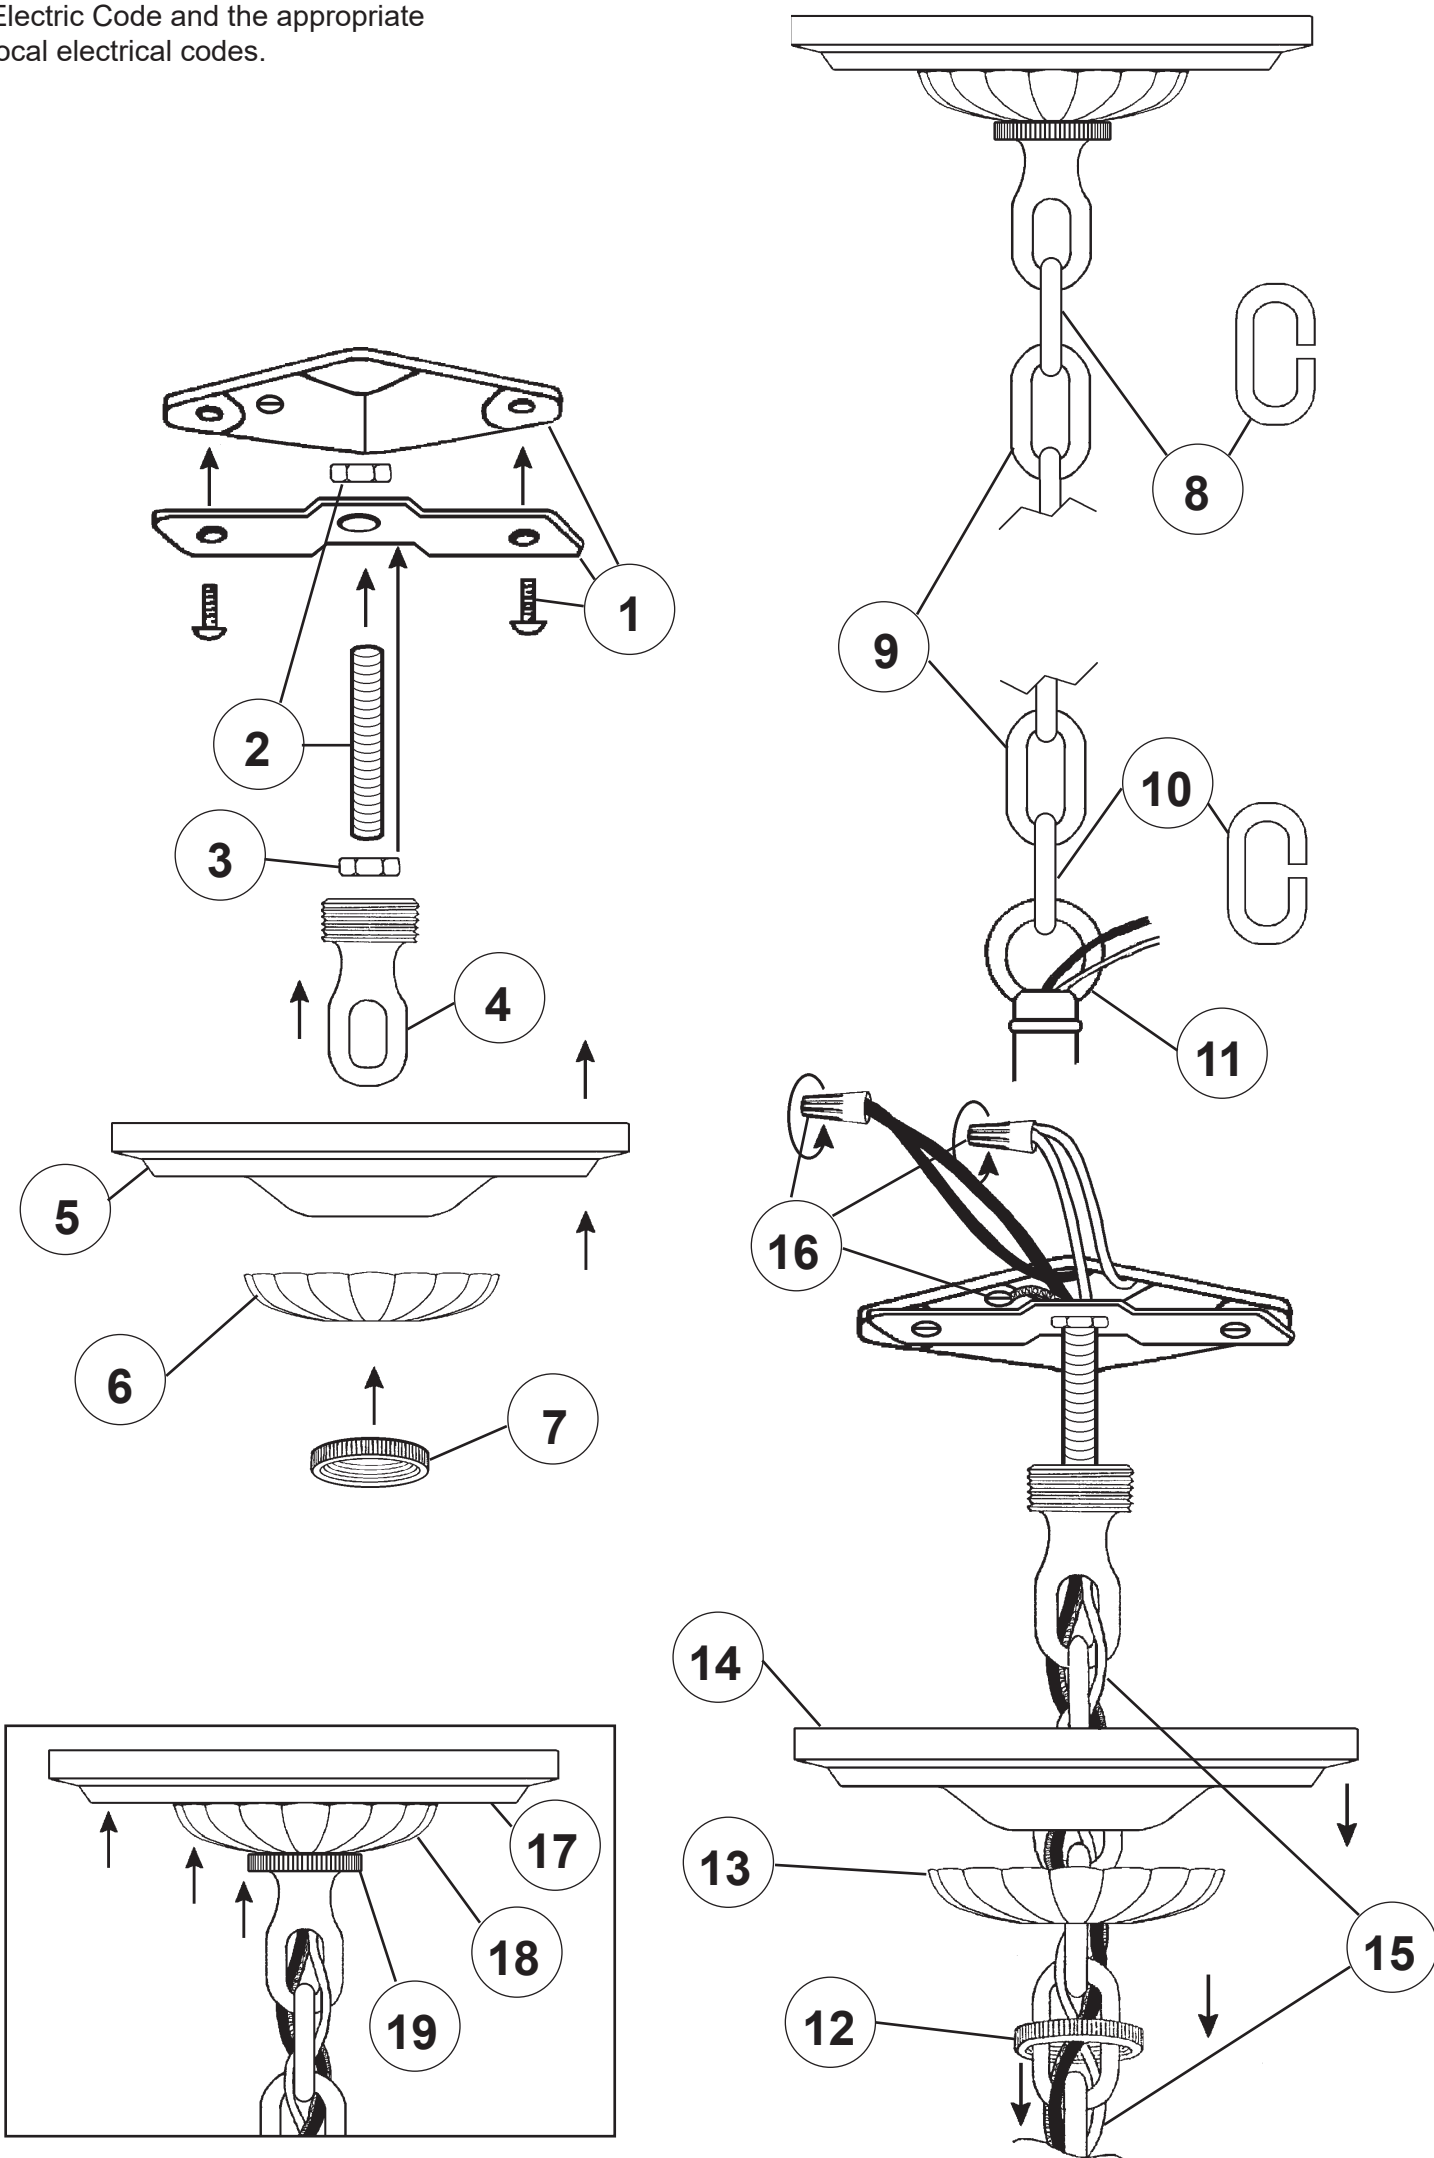

 **SCHONBEK** | 1870

RENAISSANCE 3770- ____

THIS DESIGN IS THE PROPRIETARY TRADE DRESS/TRADEMARK OF W SCHONBEK LLC.

6 + 1 Lights
Diameter: 23-1/2"
Body Length: 27"
Hanging Weight: 29 lbs.

 **SCHONBEK** | 1870

Crystal Set 3 in Black

SET 1

SET 2

SET 3

You will need 1 - T7
15 Watts Max
(Center Light)

21

You will need 6 - B10
25 Watts Recommended
60 Watts Max

Install bulbs and be sure
to test fixture BEFORE
trimming.

Crystal Set 1 in Black

Crystal Set 2 in Black

RENAISSANCE 3770- _____

6 + 1 Lights
Diameter: 23-1/2"
Body Length: 27"
Hanging Weight: 29 lbs.

THIS DESIGN IS THE PROPRIETARY
TRADE DRESS/TRADEMARK OF
W SCHONBEK LLC.