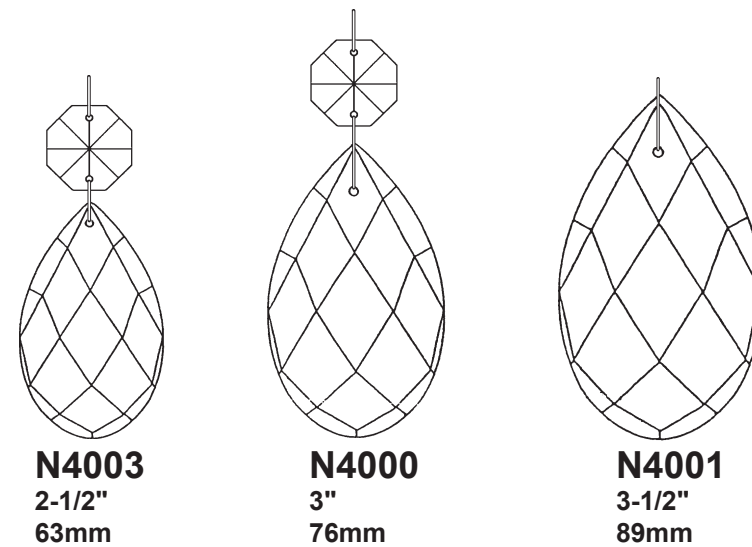

 **SCHONBEK** | 1870

RENAISSANCE 3770- ____

THIS DESIGN IS THE PROPRIETARY TRADE DRESS/TRADEMARK OF W SCHONBEK LLC.

6 + 1 Lights
Diameter: 23-1/2"
Body Length: 27"
Hanging Weight: 29 lbs.

 **SCHONBEK** | 1870

Crystal Set 3 in Black

SET 1

SET 2

SET 3

You will need 1 - T7
15 Watts Max
(Center Light)

21

You will need 6 - B10
25 Watts Recommended
60 Watts Max

Install bulbs and be sure
to test fixture BEFORE
trimming.

Crystal Set 1 in Black

Crystal Set 2 in Black

RENAISSANCE 3770- _____

6 + 1 Lights
Diameter: 23-1/2"
Body Length: 27"
Hanging Weight: 29 lbs.

THIS DESIGN IS THE PROPRIETARY
TRADE DRESS/TRADEMARK OF
W SCHONBEK LLC.