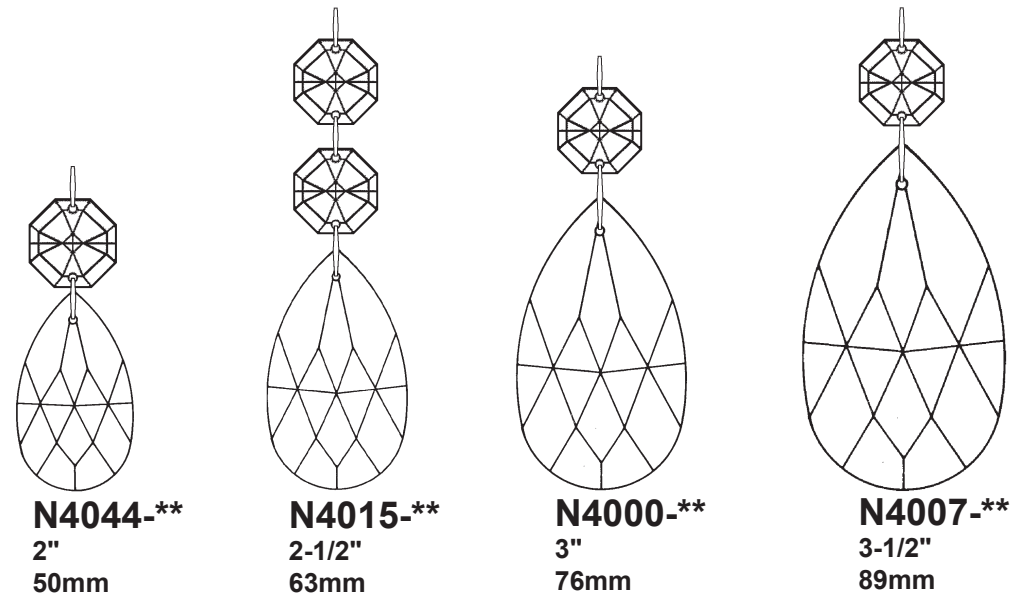

 **SCHONBEK** | 1870

RENAISSANCE 3770- ____

THIS DESIGN IS THE PROPRIETARY TRADE DRESS/TRADEMARK OF W SCHONBEK LLC.

6 + 1 Lights
Diameter: 23-1/2"
Body Length: 27"
Hanging Weight: 29 lbs.

 **SCHONBEK** | 1870

Crystal Set 1 in Black

Crystal Set 2 in Black

RENAISSANCE 3770- _____

6 + 1 Lights
Diameter: 23-1/2"
Body Length: 27"
Hanging Weight: 29 lbs.

THIS DESIGN IS THE PROPRIETARY
TRADE DRESS/TRADEMARK OF
W SCHONBEK LLC.

Crystal Set 3 in Black

SET 1

SET 2

SET 3

You will need 1 - T7
15 Watts Max
(Center Light)

21

You will need 6 - B10
25 Watts Recommended
60 Watts Max

Install bulbs and be sure
to test fixture BEFORE
trimming.