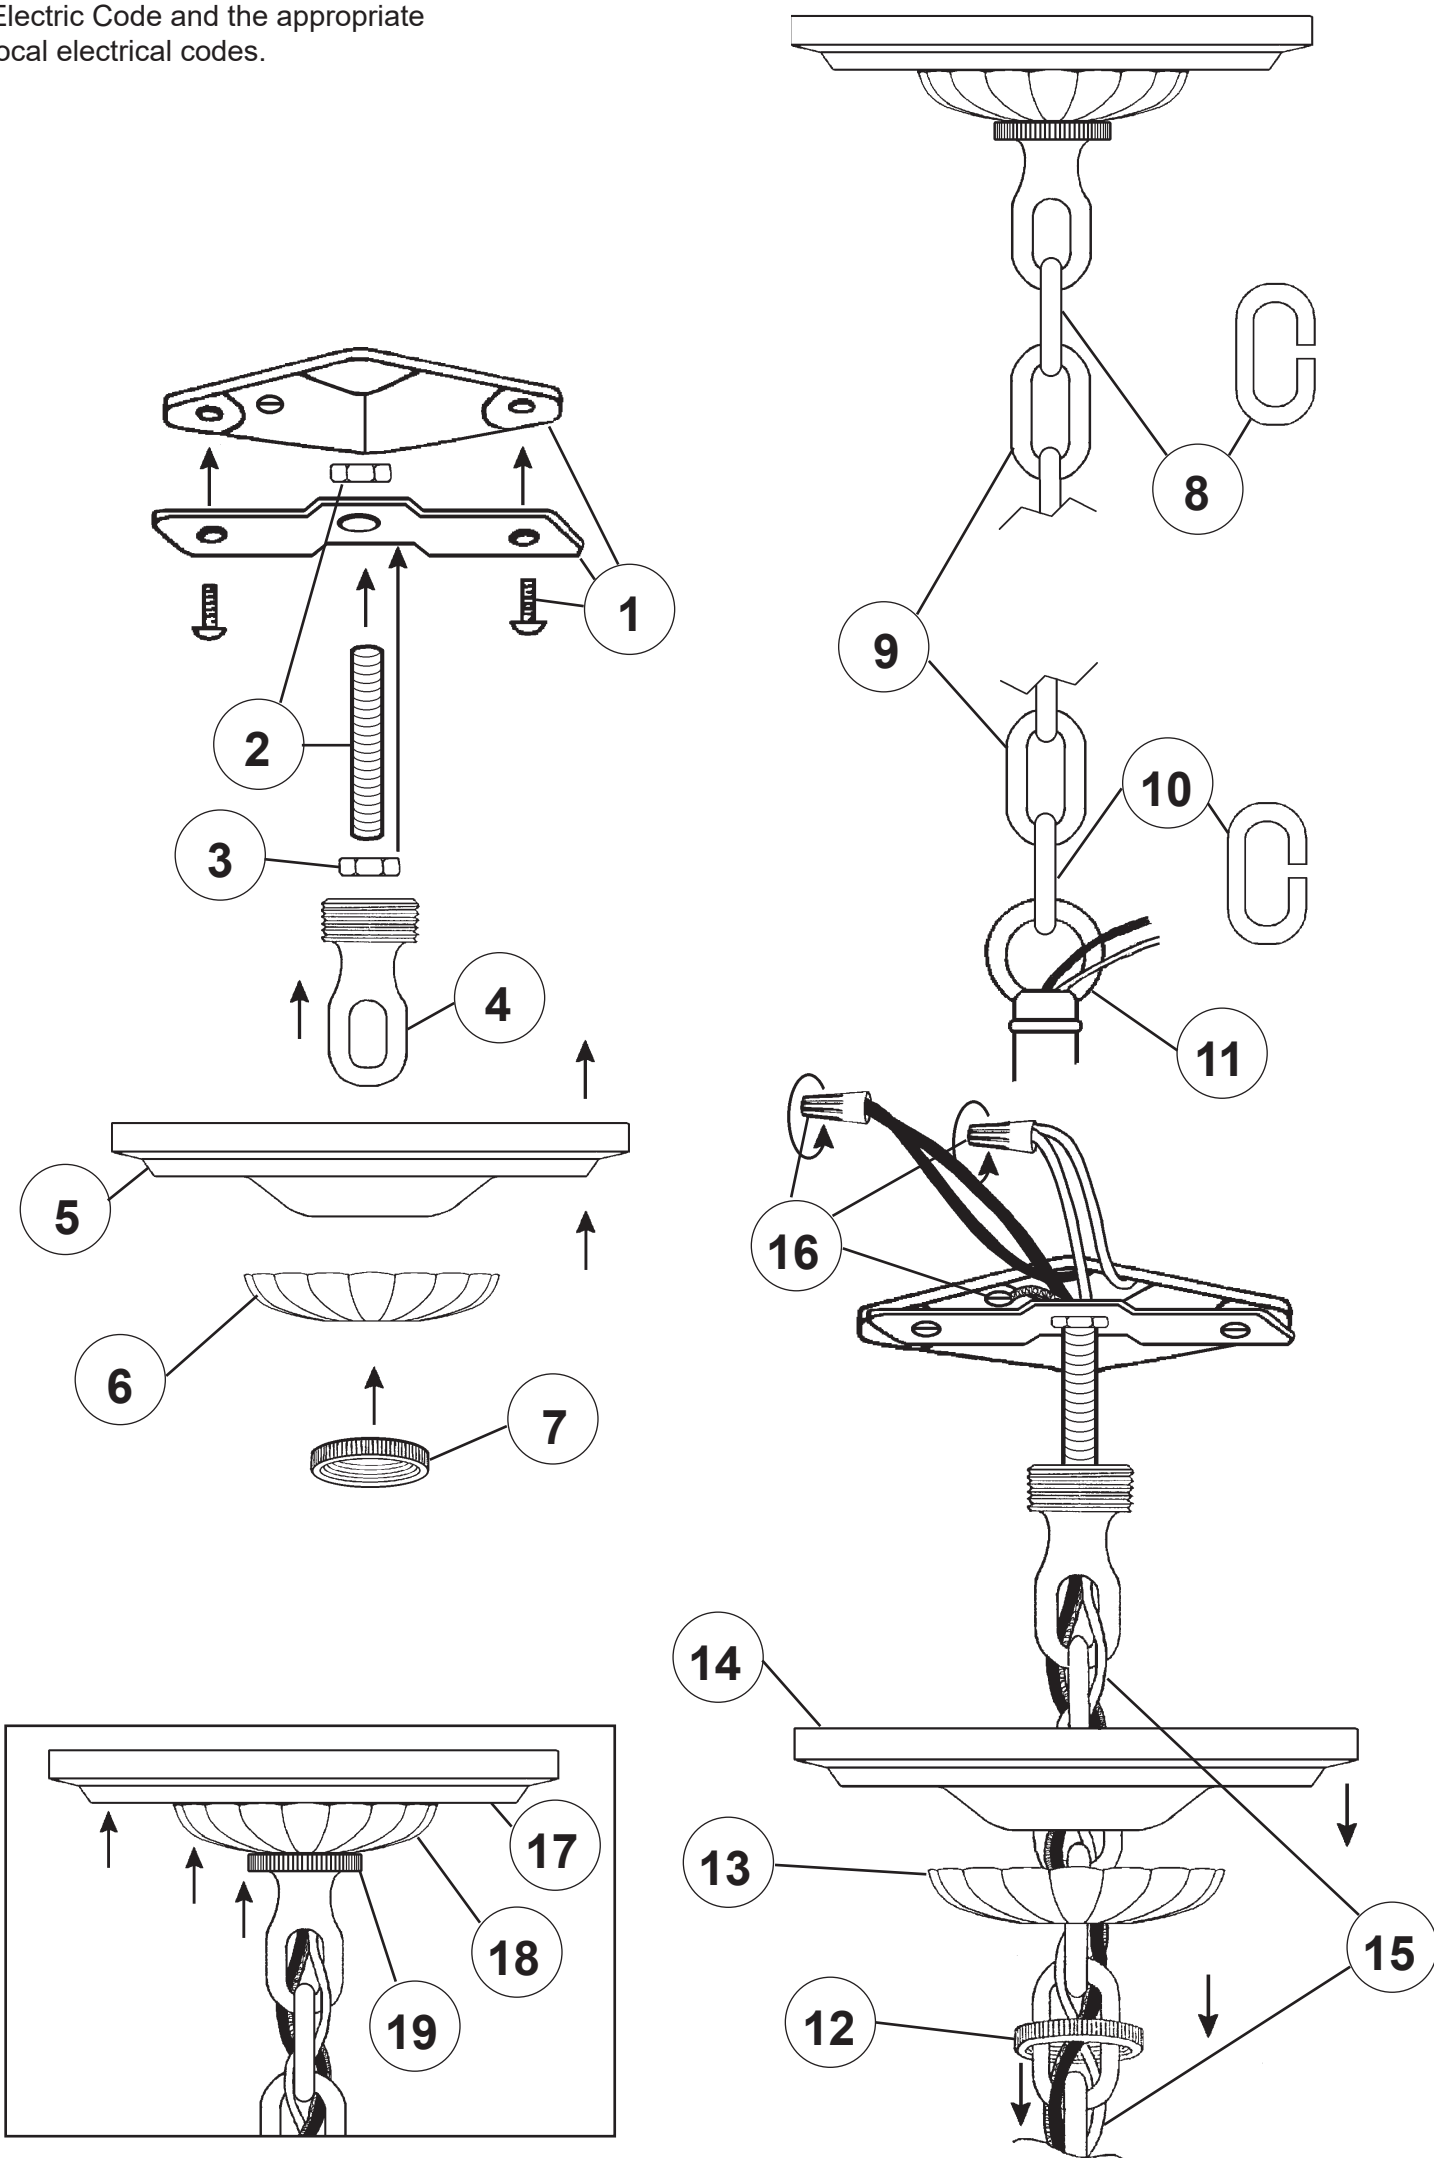

 **SCHONBEK** | 1870

RENAISSANCE 3770- ____

THIS DESIGN IS THE PROPRIETARY TRADE DRESS/TRADEMARK OF W SCHONBEK LLC.

6 + 1 Lights
Diameter: 23-1/2"
Body Length: 27"
Hanging Weight: 29 lbs.

 **SCHONBEK** | 1870

Crystal Set 1 in Black

Crystal Set 2 in Black

RENAISSANCE 3770- _____

6 + 1 Lights
Diameter: 23-1/2"
Body Length: 27"
Hanging Weight: 29 lbs.

THIS DESIGN IS THE PROPRIETARY
TRADE DRESS/TRADEMARK OF
W SCHONBEK LLC.

Crystal Set 3 in Black

SET 1

SET 2

SET 3

You will need 1 - T7
15 Watts Max
(Center Light)

21

You will need 6 - B10
25 Watts Recommended
60 Watts Max

Install bulbs and be sure
to test fixture BEFORE
trimming.