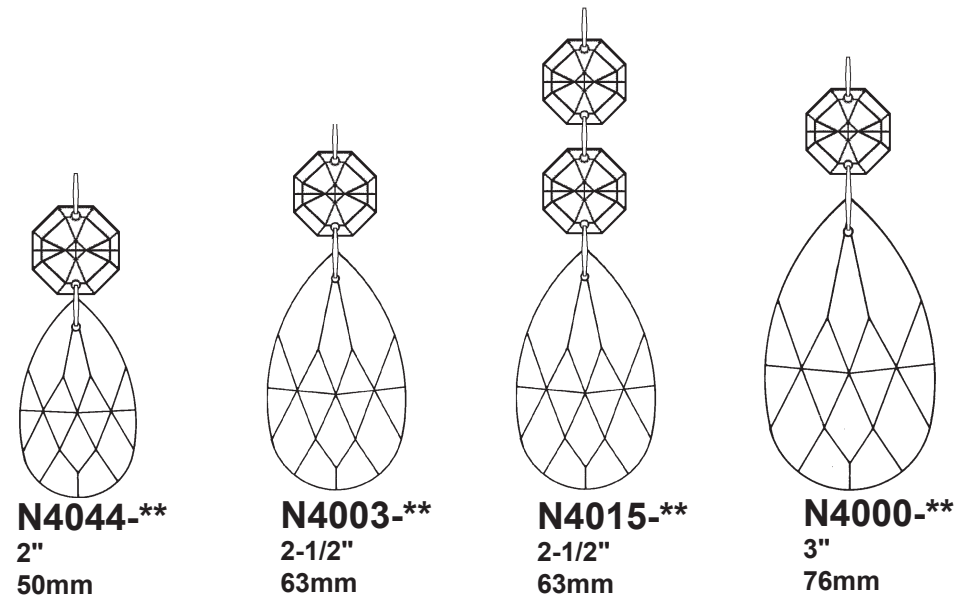

 **SCHONBEK** | 1870

RENAISSANCE 3770- ____

THIS DESIGN IS THE PROPRIETARY TRADE DRESS/TRADEMARK OF W SCHONBEK LLC.

6 + 1 Lights
Diameter: 23-1/2"
Body Length: 27"
Hanging Weight: 29 lbs.

 **SCHONBEK** | 1870

Crystal Set 1 in Black

Crystal Set 2 in Black

RENAISSANCE 3770- _____

6 + 1 Lights
Diameter: 23-1/2"
Body Length: 27"
Hanging Weight: 29 lbs.

THIS DESIGN IS THE PROPRIETARY
TRADE DRESS/TRADEMARK OF
W SCHONBEK LLC.

Crystal Set 3 in Black

SET 1

SET 2

SET 3

You will need 1 - T7
15 Watts Max
(Center Light)

21

You will need 6 - B10
25 Watts Recommended
60 Watts Max

Install bulbs and be sure
to test fixture BEFORE
trimming.