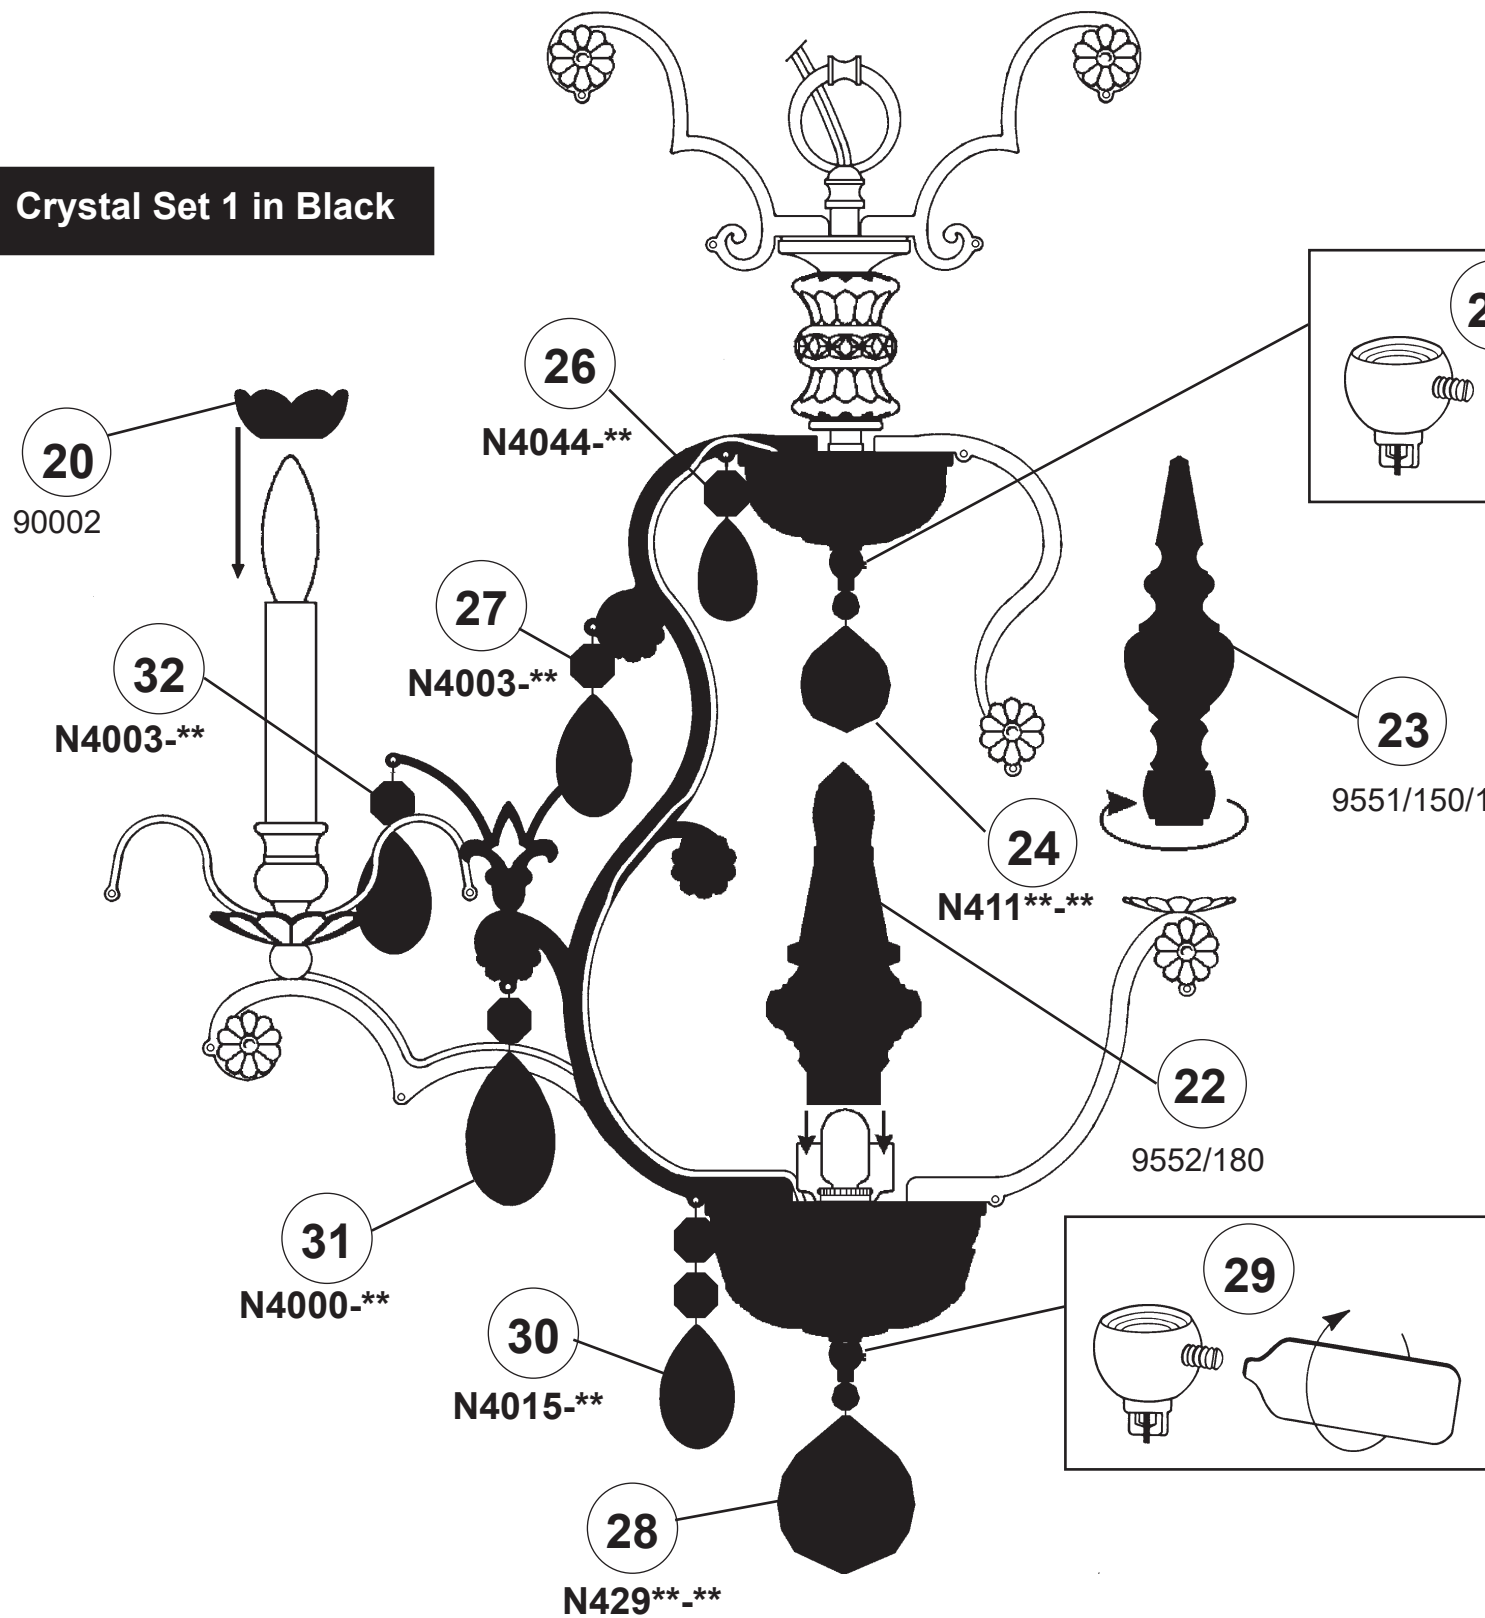

 **SCHONBEK** | 1870

RENAISSANCE 3770- ____

THIS DESIGN IS THE PROPRIETARY TRADE DRESS/TRADEMARK OF W SCHONBEK LLC.

6 + 1 Lights
Diameter: 23-1/2"
Body Length: 27"
Hanging Weight: 29 lbs.

 **SCHONBEK** | 1870

Crystal Set 1 in Black

Crystal Set 2 in Black

RENAISSANCE 3770- _____

6 + 1 Lights
Diameter: 23-1/2"
Body Length: 27"
Hanging Weight: 29 lbs.

THIS DESIGN IS THE PROPRIETARY
TRADE DRESS/TRADEMARK OF
W SCHONBEK LLC.

Crystal Set 3 in Black

SET 1

SET 2

SET 3

You will need 1 - T7
15 Watts Max
(Center Light)

21

You will need 6 - B10
25 Watts Recommended
60 Watts Max

Install bulbs and be sure
to test fixture BEFORE
trimming.

Crystal Set 1 in Black

Crystal Set 2 in Black