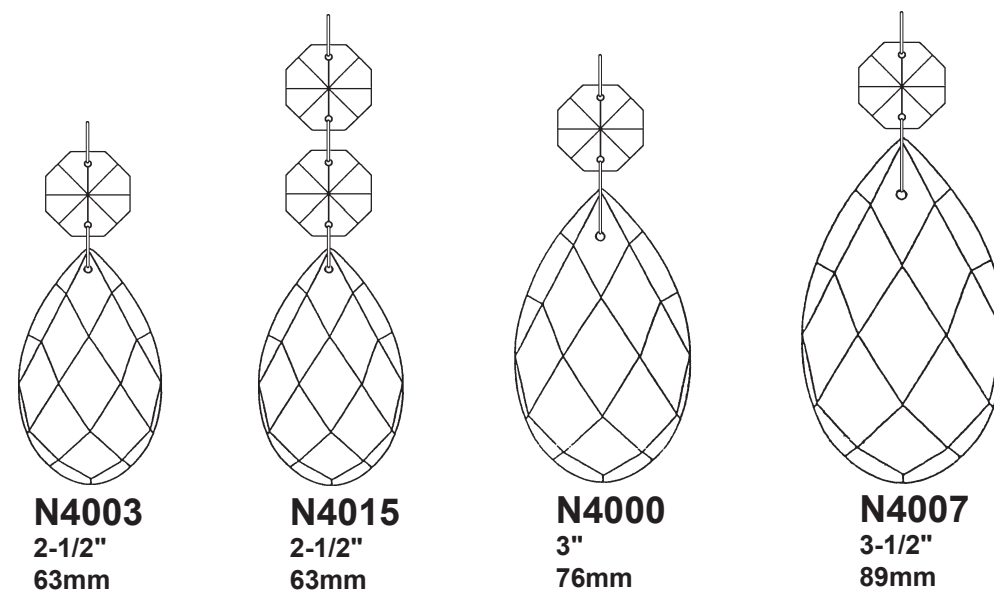

 **SCHONBEK** | 1870

RENAISSANCE 3770- ____

THIS DESIGN IS THE PROPRIETARY TRADE DRESS/TRADEMARK OF W SCHONBEK LLC.

6 + 1 Lights
Diameter: 23-1/2"
Body Length: 27"
Hanging Weight: 29 lbs.

 **SCHONBEK** | 1870

Crystal Set 3 in Black

SET 1

SET 2

SET 3

You will need 1 - T7
15 Watts Max
(Center Light)

21

You will need 6 - B10
25 Watts Recommended
60 Watts Max

Install bulbs and be sure
to test fixture BEFORE
trimming.

Crystal Set 1 in Black

Crystal Set 2 in Black

RENAISSANCE 3770- _____

6 + 1 Lights
Diameter: 23-1/2"
Body Length: 27"
Hanging Weight: 29 lbs.

THIS DESIGN IS THE PROPRIETARY
TRADE DRESS/TRADEMARK OF
W SCHONBEK LLC.