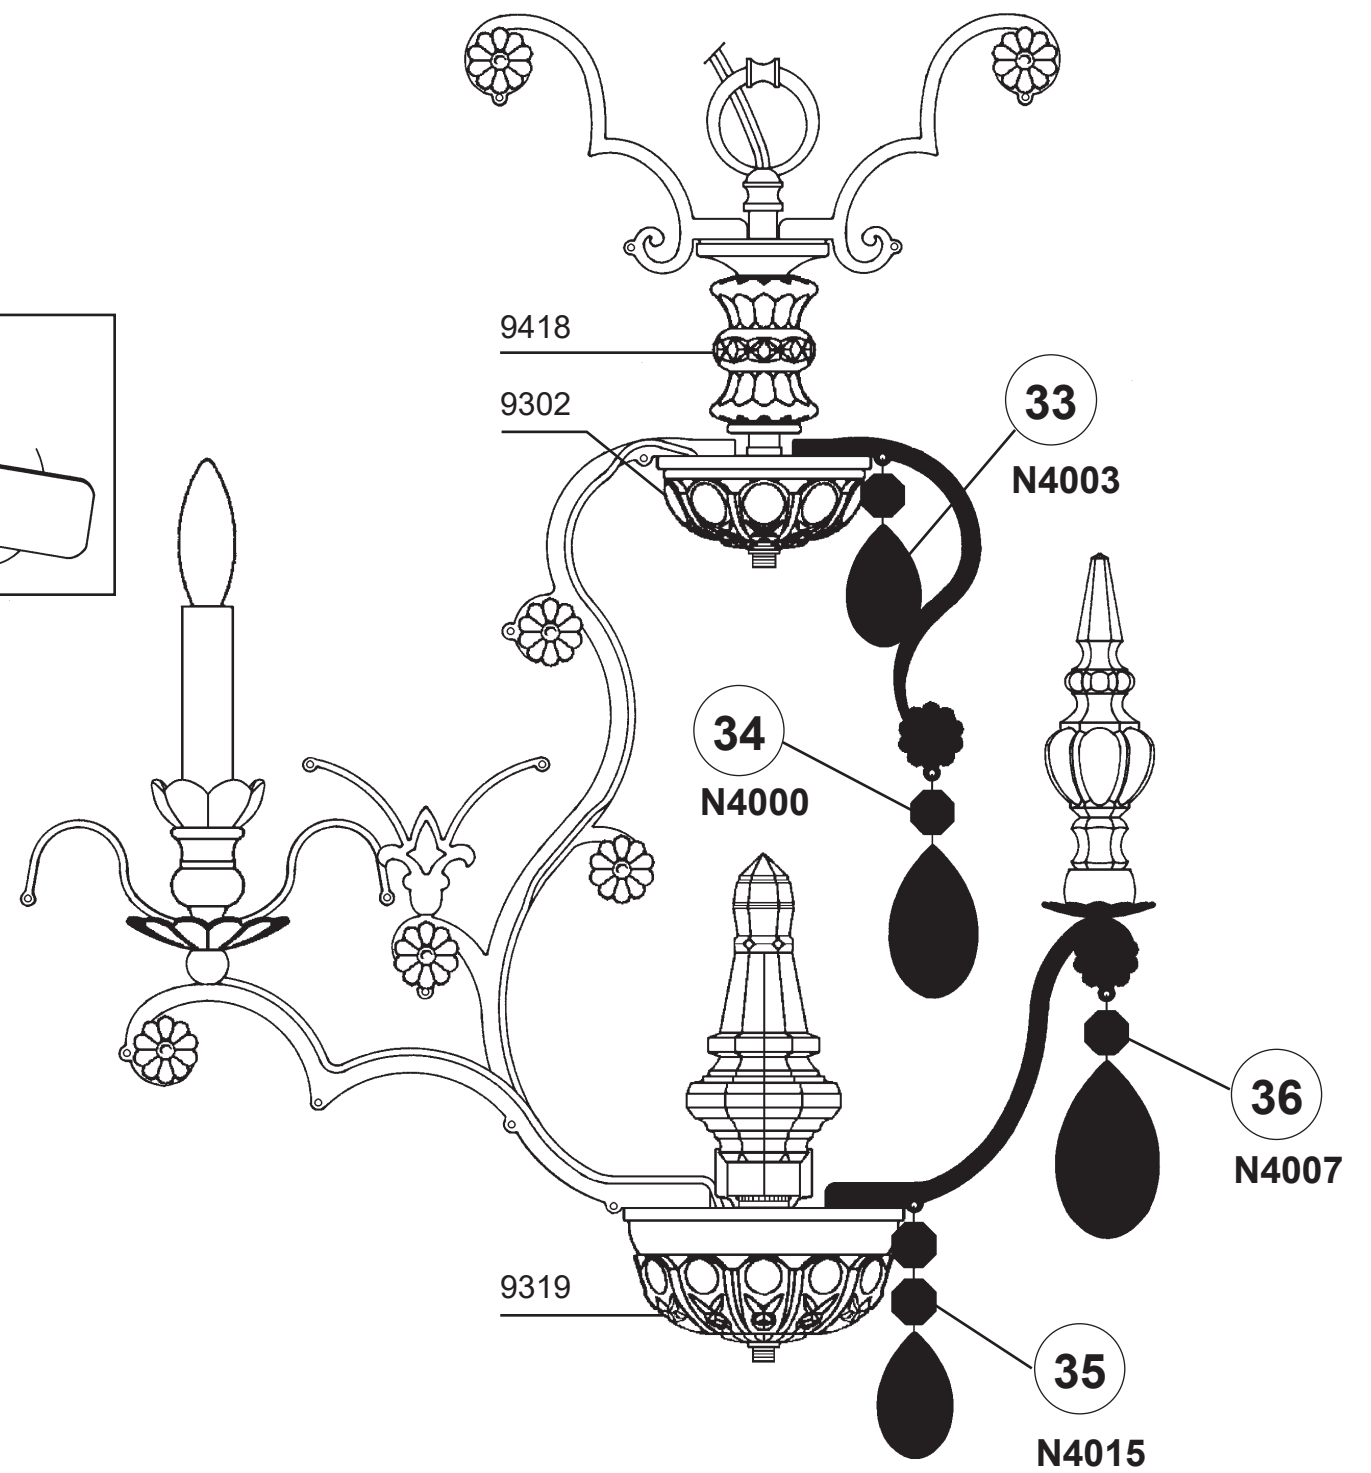

 **SCHONBEK** | 1870

RENAISSANCE 3770- ____

THIS DESIGN IS THE PROPRIETARY TRADE DRESS/TRADEMARK OF W SCHONBEK LLC.

6 + 1 Lights
Diameter: 23-1/2"
Body Length: 27"
Hanging Weight: 29 lbs.

 **SCHONBEK** | 1870

Crystal Set 3 in Black

SET 1

SET 2

SET 3

You will need 1 - T7
15 Watts Max
(Center Light)

21

You will need 6 - B10
25 Watts Recommended
60 Watts Max

Install bulbs and be sure
to test fixture BEFORE
trimming.

Crystal Set 1 in Black

Crystal Set 2 in Black

RENAISSANCE 3770- _____

6 + 1 Lights
Diameter: 23-1/2"
Body Length: 27"
Hanging Weight: 29 lbs.

THIS DESIGN IS THE PROPRIETARY
TRADE DRESS/TRADEMARK OF
W SCHONBEK LLC.