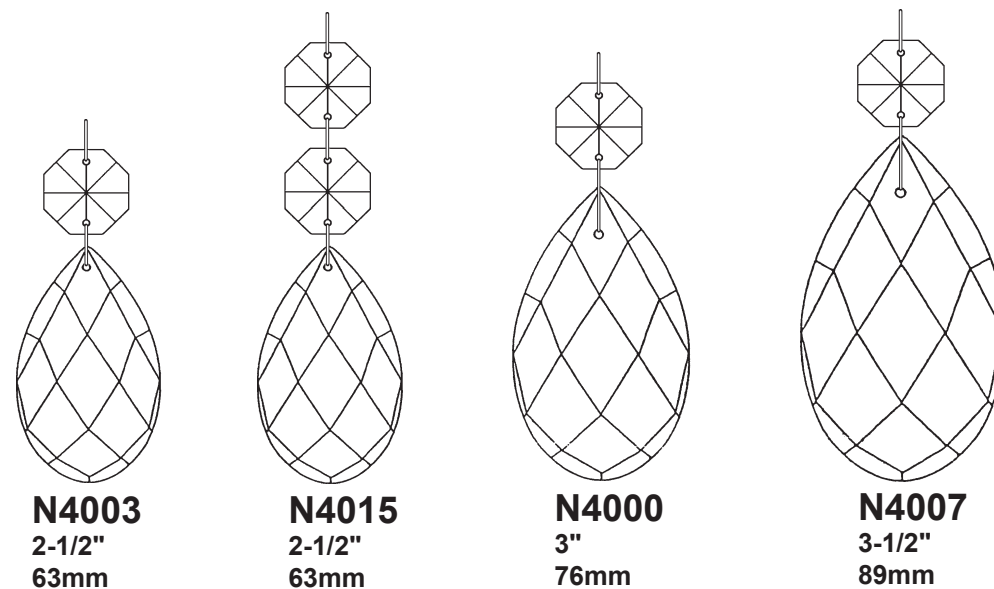

 **SCHONBEK** | 1870

RENAISSANCE 3770- ____

THIS DESIGN IS THE PROPRIETARY TRADE DRESS/TRADEMARK OF W SCHONBEK LLC.

6 + 1 Lights
Diameter: 23-1/2"
Body Length: 27"
Hanging Weight: 29 lbs.

 **SCHONBEK** | 1870

Crystal Set 3 in Black

SET 1

SET 2

SET 3

You will need 1 - T7
15 Watts Max
(Center Light)

21

You will need 6 - B10
25 Watts Recommended
60 Watts Max

Install bulbs and be sure
to test fixture BEFORE
trimming.

Crystal Set 1 in Black

Crystal Set 2 in Black

RENAISSANCE 3770- _____

6 + 1 Lights
Diameter: 23-1/2"
Body Length: 27"
Hanging Weight: 29 lbs.

THIS DESIGN IS THE PROPRIETARY
TRADE DRESS/TRADEMARK OF
W SCHONBEK LLC.