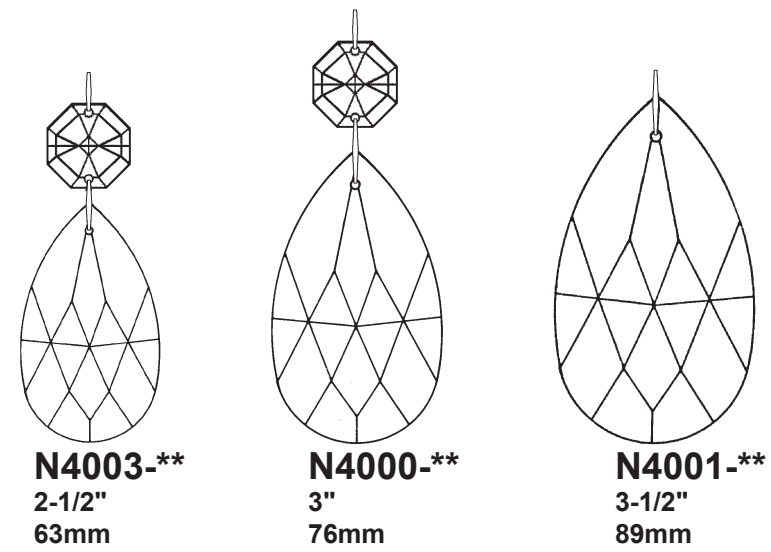

 **SCHONBEK** | 1870

RENAISSANCE 3770- ____

THIS DESIGN IS THE PROPRIETARY TRADE DRESS/TRADEMARK OF W SCHONBEK LLC.

6 + 1 Lights
Diameter: 23-1/2"
Body Length: 27"
Hanging Weight: 29 lbs.

 **SCHONBEK** | 1870

Crystal Set 1 in Black

Crystal Set 2 in Black

RENAISSANCE 3770- _____

6 + 1 Lights
Diameter: 23-1/2"
Body Length: 27"
Hanging Weight: 29 lbs.

THIS DESIGN IS THE PROPRIETARY
TRADE DRESS/TRADEMARK OF
W SCHONBEK LLC.

Crystal Set 3 in Black

SET 1

SET 2

SET 3

You will need 1 - T7
15 Watts Max
(Center Light)

21

You will need 6 - B10
25 Watts Recommended
60 Watts Max

Install bulbs and be sure
to test fixture BEFORE
trimming.