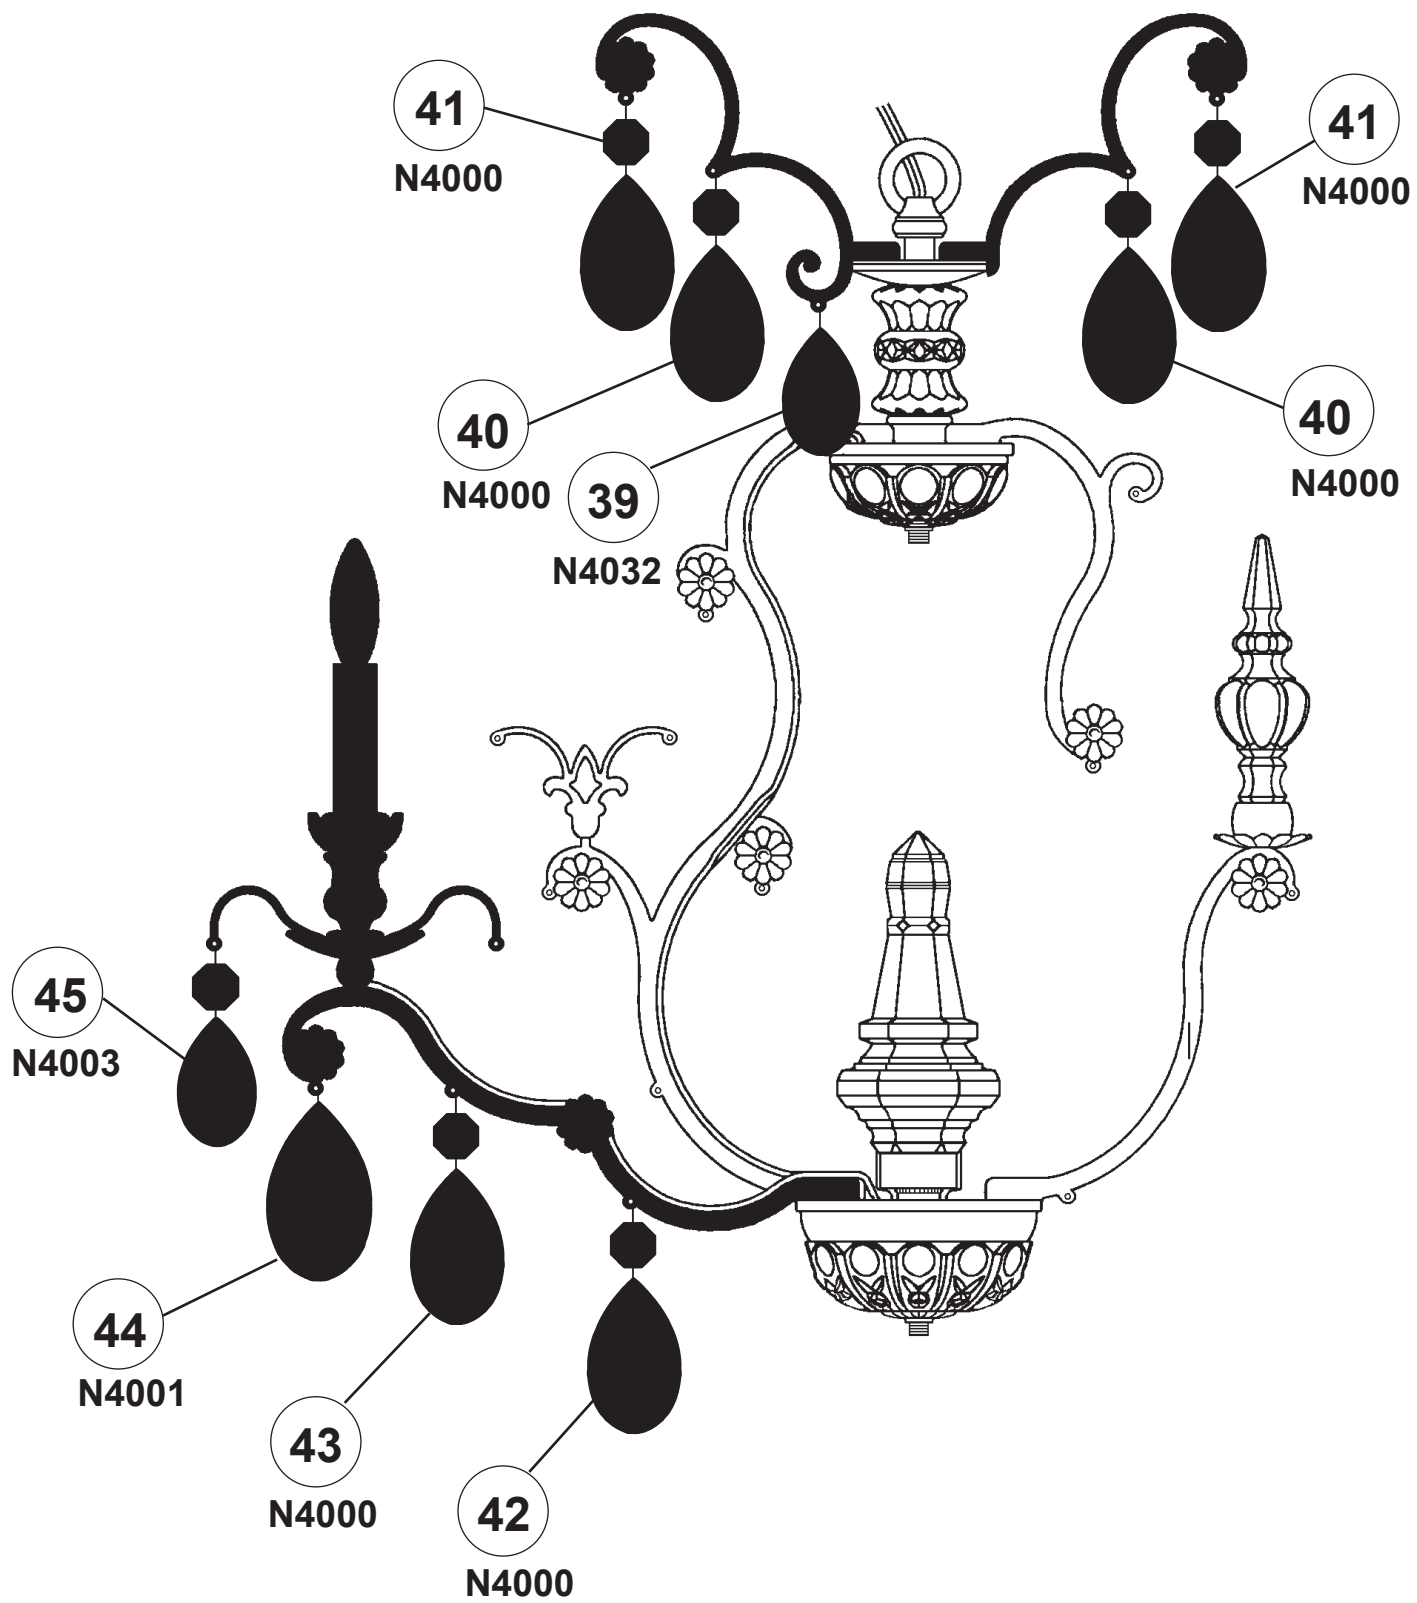

RENAISSANCE 3771- ____

8 + 1 Lights
Diameter: 26-1/2"
Body Length: 32"
Hanging Weight: 40 lbs.

THIS DESIGN IS THE PROPRIETARY
TRADE DRESS/TRADEMARK OF
W SCHONBEK LLC.

 **SCHONBEK** | 1870

 **SCHONBEK** | 1870

Crystal Set 3 in Black

SET 1

SET 2

SET 3

You will need 1 - T7
15 Watts Max
(Center Light)

21

You will need 8 - B10
25 Watts Recommended
60 Watts Max

Install bulbs and be sure
to test fixture BEFORE
trimming.

Crystal Set 1 in Black

Crystal Set 2 in Black

RENAISSANCE 3771- _____

8 + 1 Lights
Diameter: 26-1/2"
Body Length: 32"
Hanging Weight: 40 lbs.

THIS DESIGN IS THE PROPRIETARY
TRADE DRESS/TRADEMARK OF
W SCHONBEK LLC.