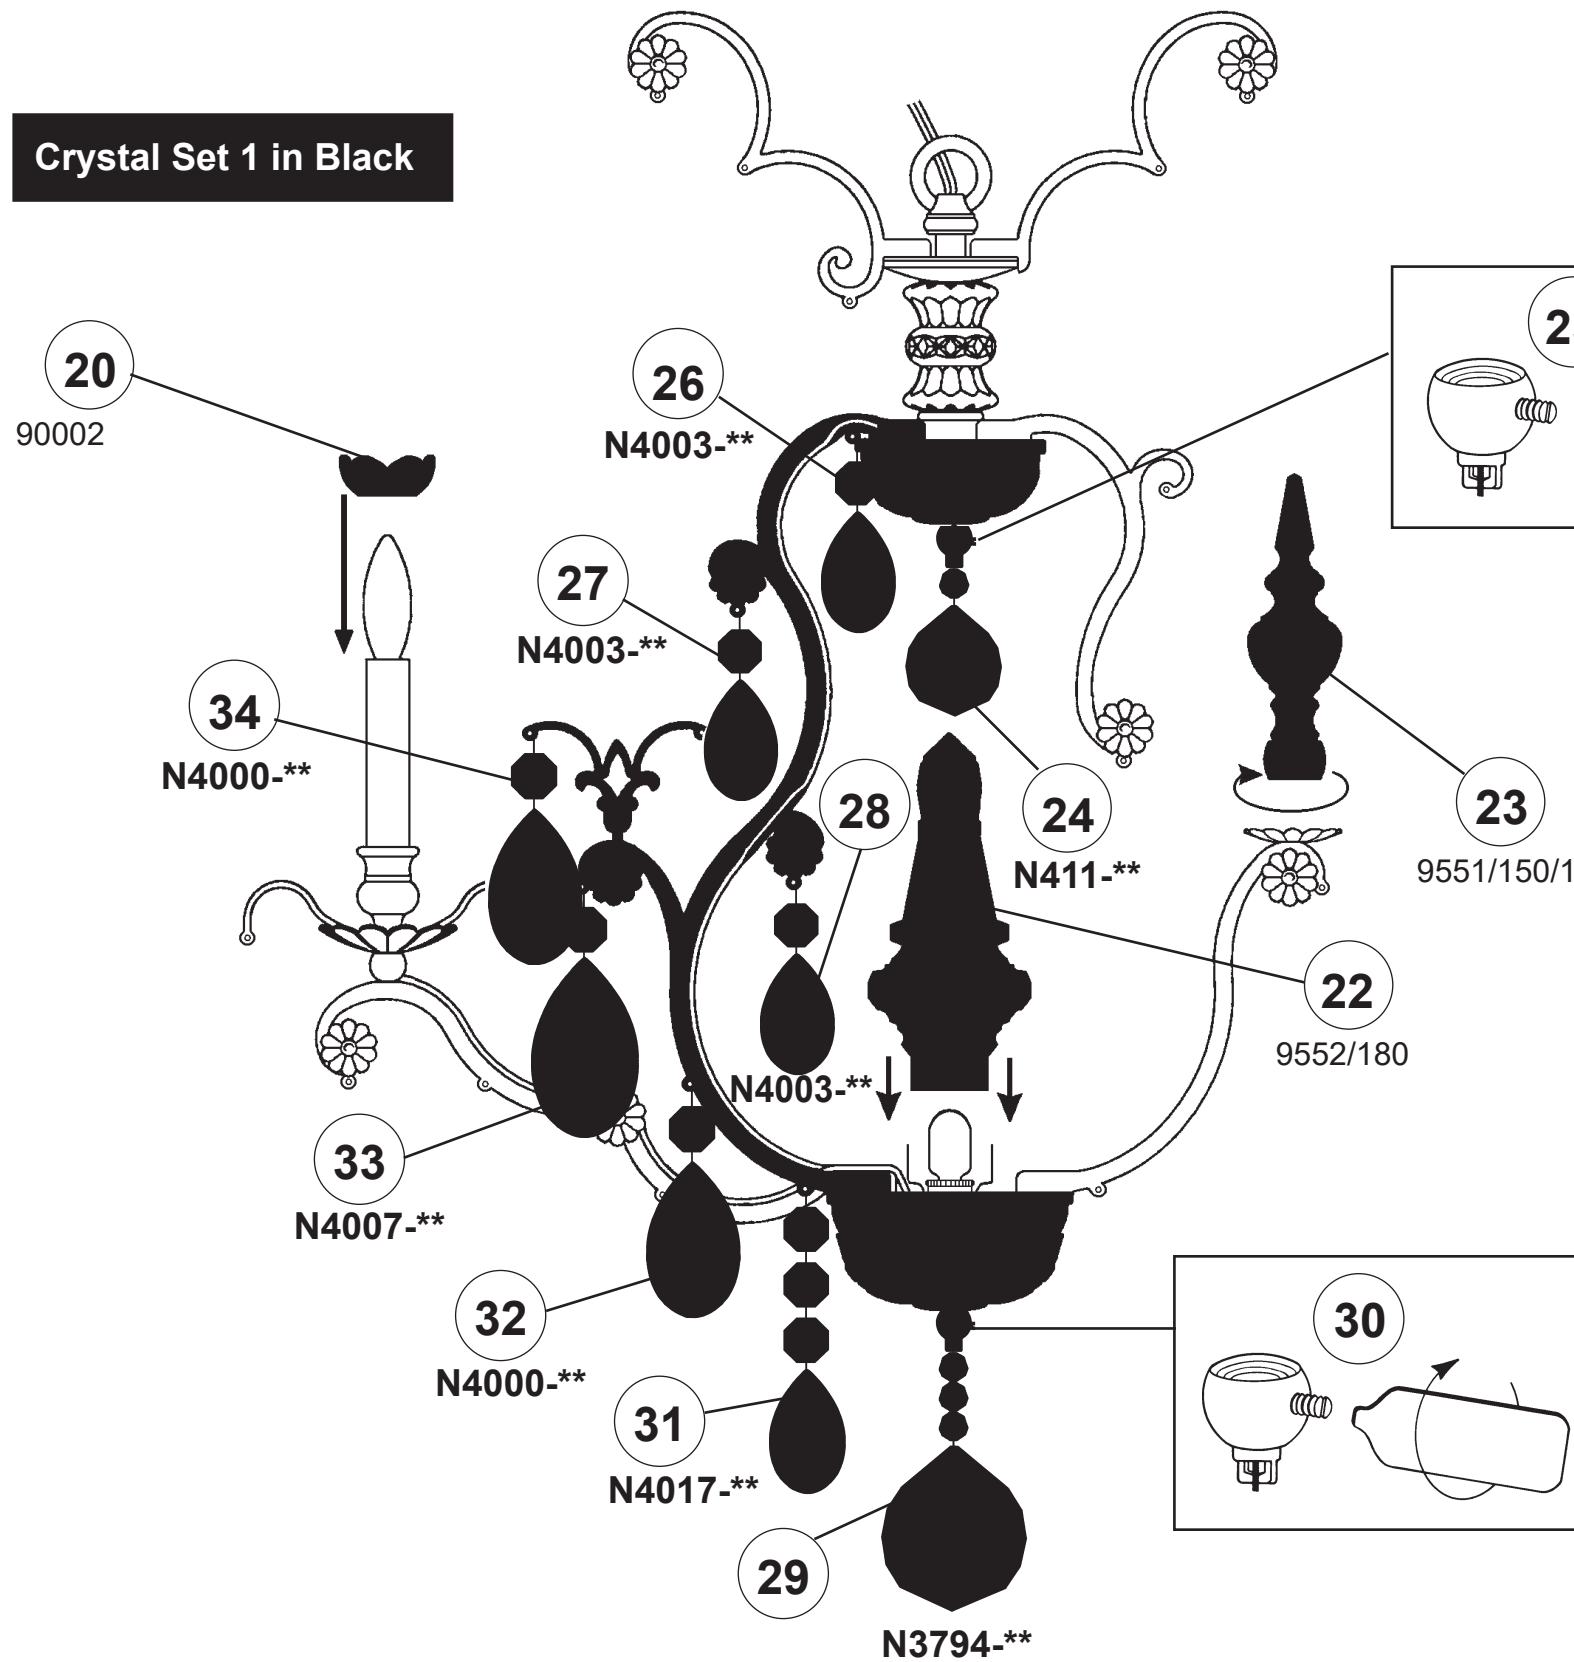

RENAISSANCE 3771- ____

8 + 1 Lights
Diameter: 26-1/2"
Body Length: 32"
Hanging Weight: 40 lbs.

THIS DESIGN IS THE PROPRIETARY
TRADE DRESS/TRADEMARK OF
W SCHONBEK LLC.

 **SCHONBEK** | 1870

 **SCHONBEK** | 1870

Crystal Set 1 in Black

Crystal Set 2 in Black

RENAISSANCE 3771- _____

8 + 1 Lights
Diameter: 26-1/2"
Body Length: 32"
Hanging Weight: 40 lbs.

THIS DESIGN IS THE PROPRIETARY
TRADE DRESS/TRADEMARK OF
W SCHONBEK LLC.

Crystal Set 3 in Black

SET 1

SET 2

SET 3

You will need 1 - T7
15 Watts Max
(Center Light)

21

You will need 8 - B10
25 Watts Recommended
60 Watts Max

Install bulbs and be sure
to test fixture BEFORE
trimming.

Crystal Set 1 in Black

Crystal Set 2 in Black