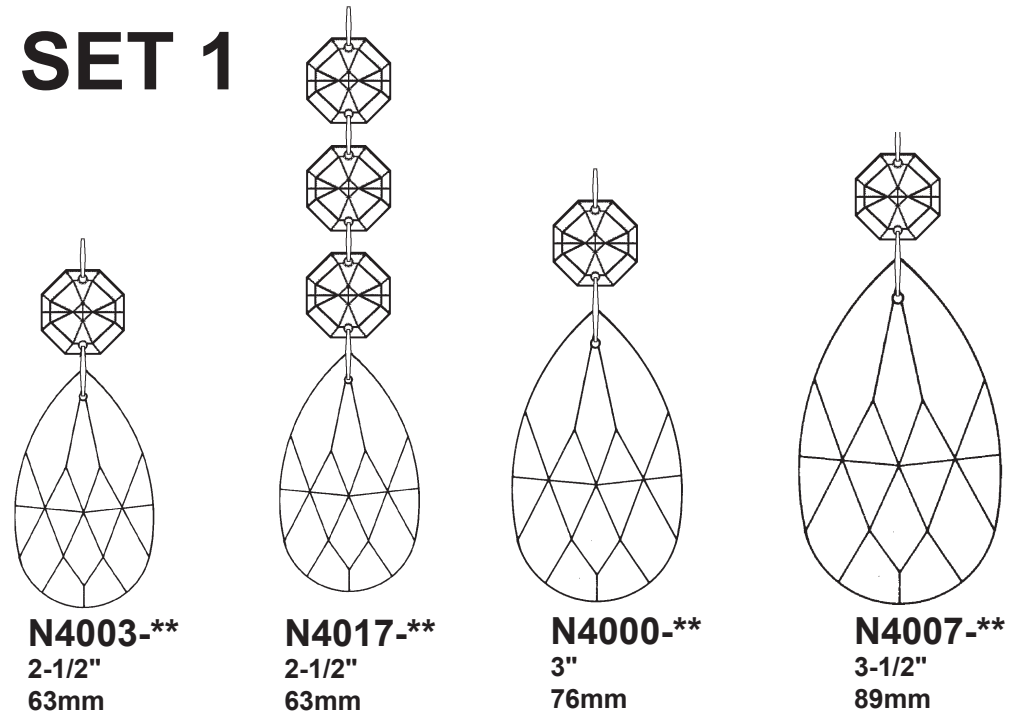

RENAISSANCE 3771- ____

8 + 1 Lights
Diameter: 26-1/2"
Body Length: 32"
Hanging Weight: 40 lbs.

THIS DESIGN IS THE PROPRIETARY
TRADE DRESS/TRADEMARK OF
W SCHONBEK LLC.

 **SCHONBEK** | 1870

 **SCHONBEK** | 1870

Crystal Set 3 in Black

SET 1

SET 2

SET 3

You will need 1 - T7
15 Watts Max
(Center Light)

21

You will need 8 - B10
25 Watts Recommended
60 Watts Max

Install bulbs and be sure
to test fixture BEFORE
trimming.

Crystal Set 1 in Black

Crystal Set 2 in Black

RENAISSANCE 3771- _____

8 + 1 Lights
Diameter: 26-1/2"
Body Length: 32"
Hanging Weight: 40 lbs.

THIS DESIGN IS THE PROPRIETARY
TRADE DRESS/TRADEMARK OF
W SCHONBEK LLC.