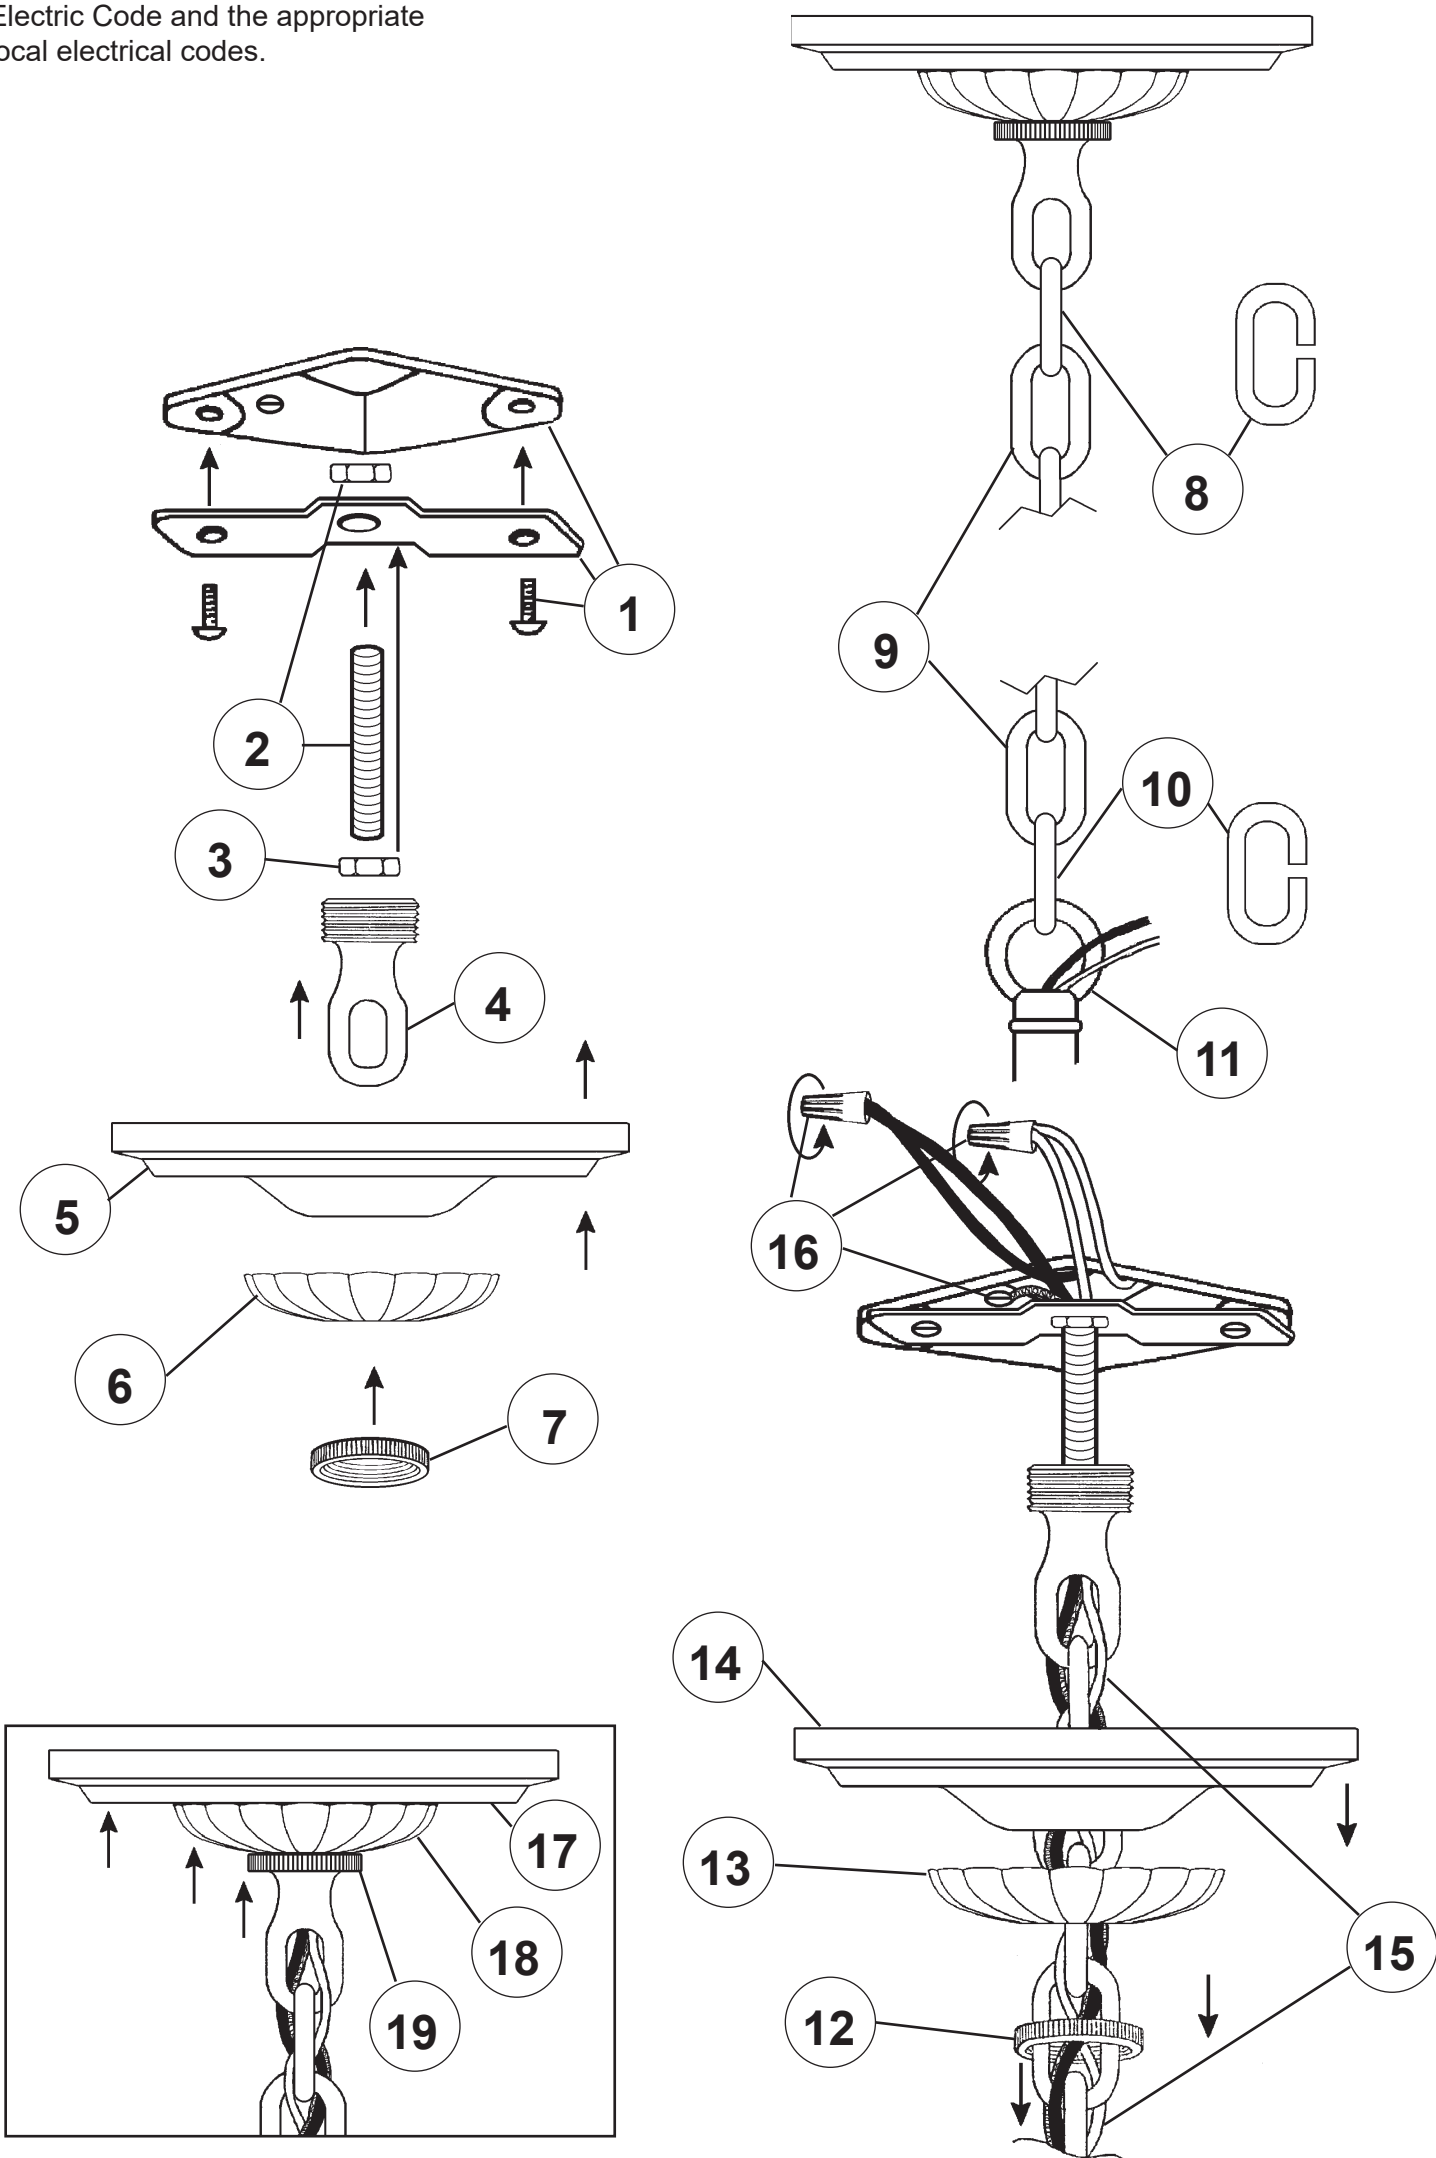

RENAISSANCE 3771- ____

8 + 1 Lights
Diameter: 26-1/2"
Body Length: 32"
Hanging Weight: 40 lbs.

THIS DESIGN IS THE PROPRIETARY
TRADE DRESS/TRADEMARK OF
W SCHONBEK LLC.

 **SCHONBEK** | 1870

 **SCHONBEK** | 1870

Crystal Set 1 in Black

Crystal Set 2 in Black

RENAISSANCE 3771- _____

8 + 1 Lights
Diameter: 26-1/2"
Body Length: 32"
Hanging Weight: 40 lbs.

THIS DESIGN IS THE PROPRIETARY
TRADE DRESS/TRADEMARK OF
W SCHONBEK LLC.

Crystal Set 3 in Black

SET 1

SET 2

SET 3

You will need 1 - T7
15 Watts Max
(Center Light)

21

You will need 8 - B10
25 Watts Recommended
60 Watts Max

Install bulbs and be sure
to test fixture BEFORE
trimming.