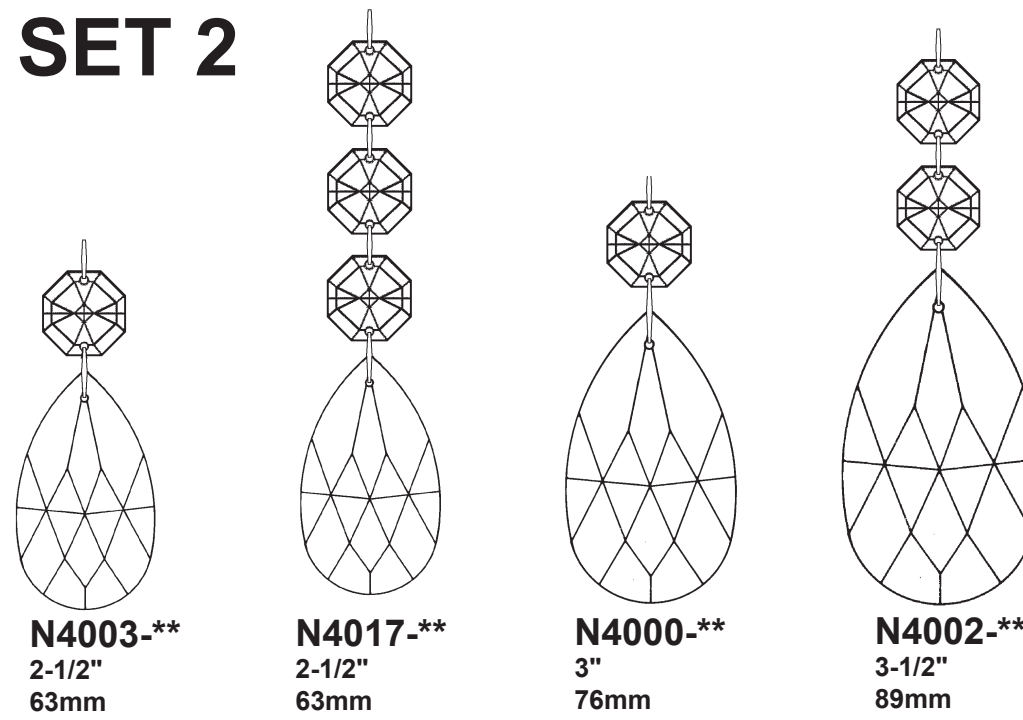

RENAISSANCE 3771- ____

8 + 1 Lights
Diameter: 26-1/2"
Body Length: 32"
Hanging Weight: 40 lbs.

THIS DESIGN IS THE PROPRIETARY
TRADE DRESS/TRADEMARK OF
W SCHONBEK LLC.

 **SCHONBEK** | 1870

 **SCHONBEK** | 1870

Crystal Set 3 in Black

SET 1

SET 2

SET 3

You will need 1 - T7
15 Watts Max
(Center Light)

21

You will need 8 - B10
25 Watts Recommended
60 Watts Max

Install bulbs and be sure
to test fixture BEFORE
trimming.

Crystal Set 1 in Black

Crystal Set 2 in Black

RENAISSANCE 3771- _____

8 + 1 Lights
Diameter: 26-1/2"
Body Length: 32"
Hanging Weight: 40 lbs.

THIS DESIGN IS THE PROPRIETARY
TRADE DRESS/TRADEMARK OF
W SCHONBEK LLC.