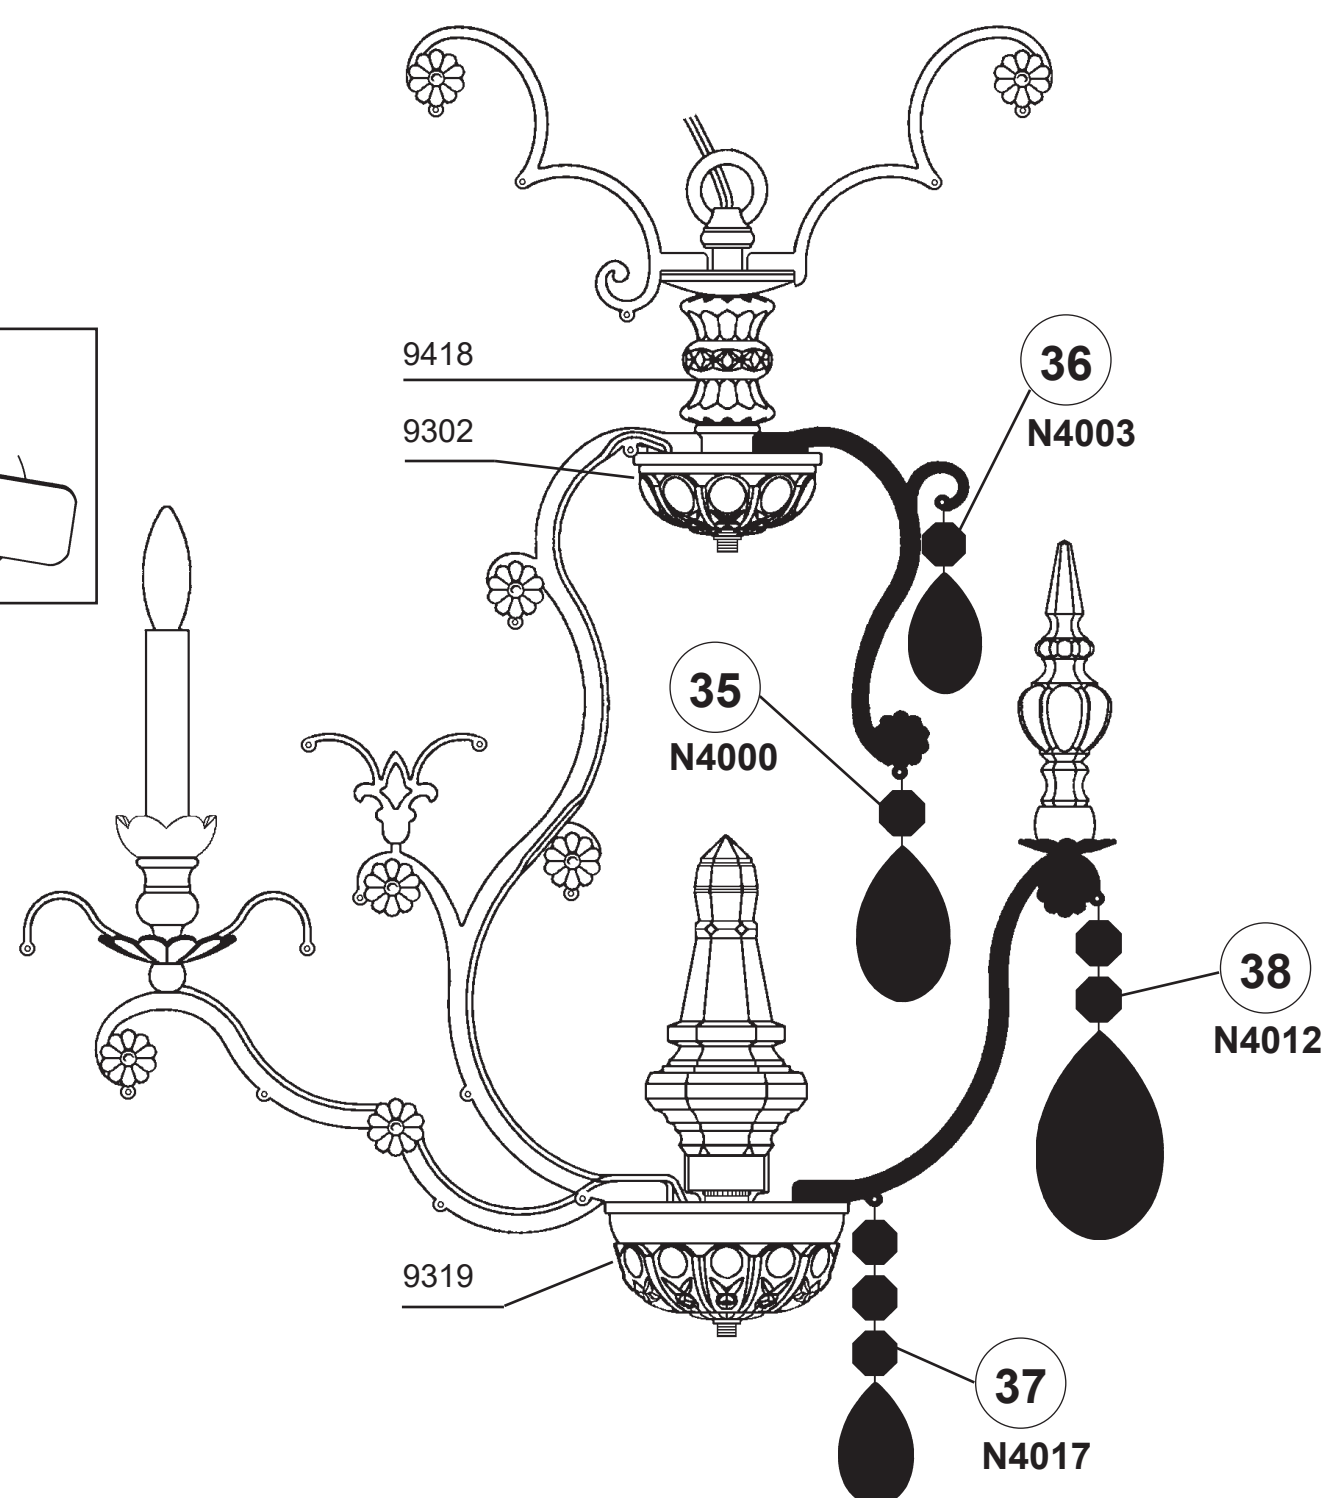

RENAISSANCE 3771- ____

8 + 1 Lights
Diameter: 26-1/2"
Body Length: 32"
Hanging Weight: 40 lbs.

THIS DESIGN IS THE PROPRIETARY
TRADE DRESS/TRADEMARK OF
W SCHONBEK LLC.

 **SCHONBEK** | 1870

 **SCHONBEK** | 1870

Crystal Set 3 in Black

SET 1

SET 2

SET 3

You will need 1 - T7
15 Watts Max
(Center Light)

21

You will need 8 - B10
25 Watts Recommended
60 Watts Max

Install bulbs and be sure
to test fixture BEFORE
trimming.

Crystal Set 1 in Black

Crystal Set 2 in Black

RENAISSANCE 3771- _____

8 + 1 Lights
Diameter: 26-1/2"
Body Length: 32"
Hanging Weight: 40 lbs.

THIS DESIGN IS THE PROPRIETARY
TRADE DRESS/TRADEMARK OF
W SCHONBEK LLC.