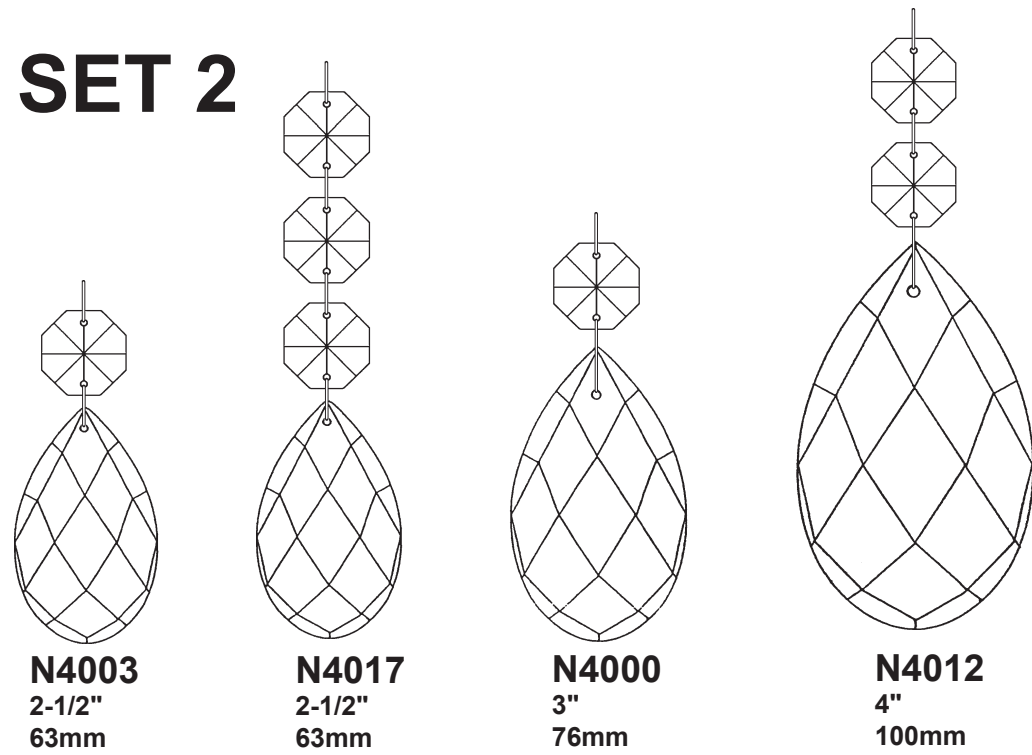

RENAISSANCE 3771- ____

8 + 1 Lights
Diameter: 26-1/2"
Body Length: 32"
Hanging Weight: 40 lbs.

THIS DESIGN IS THE PROPRIETARY
TRADE DRESS/TRADEMARK OF
W SCHONBEK LLC.

 **SCHONBEK** | 1870

 **SCHONBEK** | 1870

Crystal Set 3 in Black

SET 1

SET 2

SET 3

You will need 1 - T7
15 Watts Max
(Center Light)

21

You will need 8 - B10
25 Watts Recommended
60 Watts Max

Install bulbs and be sure
to test fixture BEFORE
trimming.

Crystal Set 1 in Black

Crystal Set 2 in Black

RENAISSANCE 3771- _____

8 + 1 Lights
Diameter: 26-1/2"
Body Length: 32"
Hanging Weight: 40 lbs.

THIS DESIGN IS THE PROPRIETARY
TRADE DRESS/TRADEMARK OF
W SCHONBEK LLC.