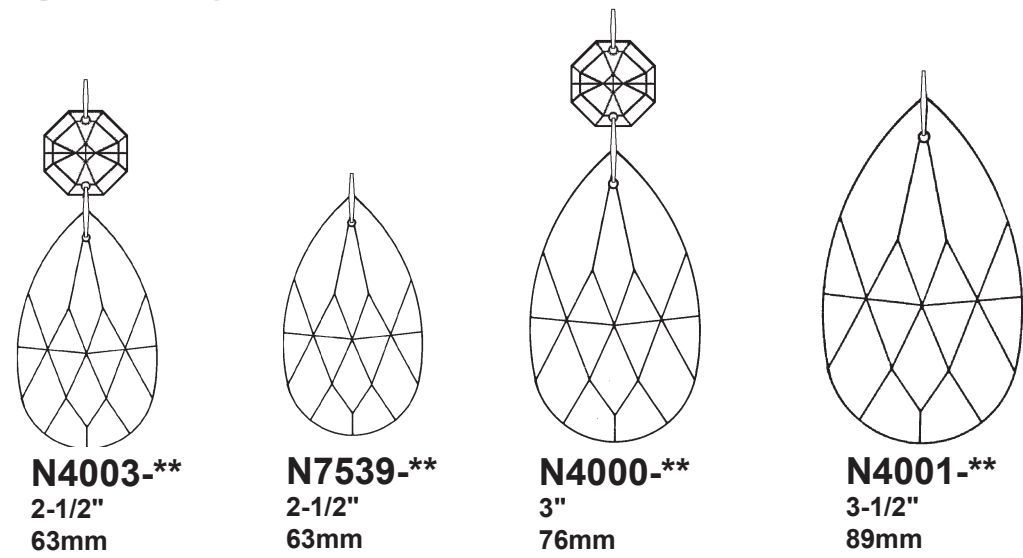

RENAISSANCE 3771- ____

8 + 1 Lights
Diameter: 26-1/2"
Body Length: 32"
Hanging Weight: 40 lbs.

THIS DESIGN IS THE PROPRIETARY
TRADE DRESS/TRADEMARK OF
W SCHONBEK LLC.

 **SCHONBEK** | 1870

 **SCHONBEK** | 1870

Crystal Set 1 in Black

Crystal Set 2 in Black

RENAISSANCE 3771- _____

8 + 1 Lights
Diameter: 26-1/2"
Body Length: 32"
Hanging Weight: 40 lbs.

THIS DESIGN IS THE PROPRIETARY
TRADE DRESS/TRADEMARK OF
W SCHONBEK LLC.

Crystal Set 3 in Black

SET 1

SET 2

SET 3

You will need 1 - T7
15 Watts Max
(Center Light)

21

You will need 8 - B10
25 Watts Recommended
60 Watts Max

Install bulbs and be sure
to test fixture BEFORE
trimming.