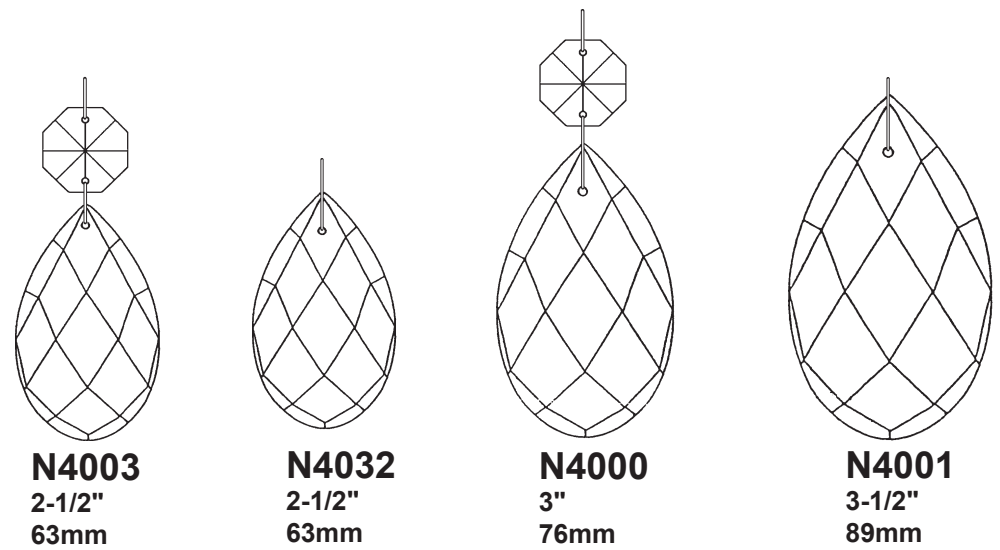

RENAISSANCE 3771- ____

8 + 1 Lights
Diameter: 26-1/2"
Body Length: 32"
Hanging Weight: 40 lbs.

THIS DESIGN IS THE PROPRIETARY
TRADE DRESS/TRADEMARK OF
W SCHONBEK LLC.

 **SCHONBEK** | 1870

 **SCHONBEK** | 1870

Crystal Set 3 in Black

SET 1

SET 2

SET 3

You will need 1 - T7
15 Watts Max
(Center Light)

21

You will need 8 - B10
25 Watts Recommended
60 Watts Max

Install bulbs and be sure
to test fixture BEFORE
trimming.

Crystal Set 1 in Black

Crystal Set 2 in Black

RENAISSANCE 3771- _____

8 + 1 Lights
Diameter: 26-1/2"
Body Length: 32"
Hanging Weight: 40 lbs.

THIS DESIGN IS THE PROPRIETARY
TRADE DRESS/TRADEMARK OF
W SCHONBEK LLC.