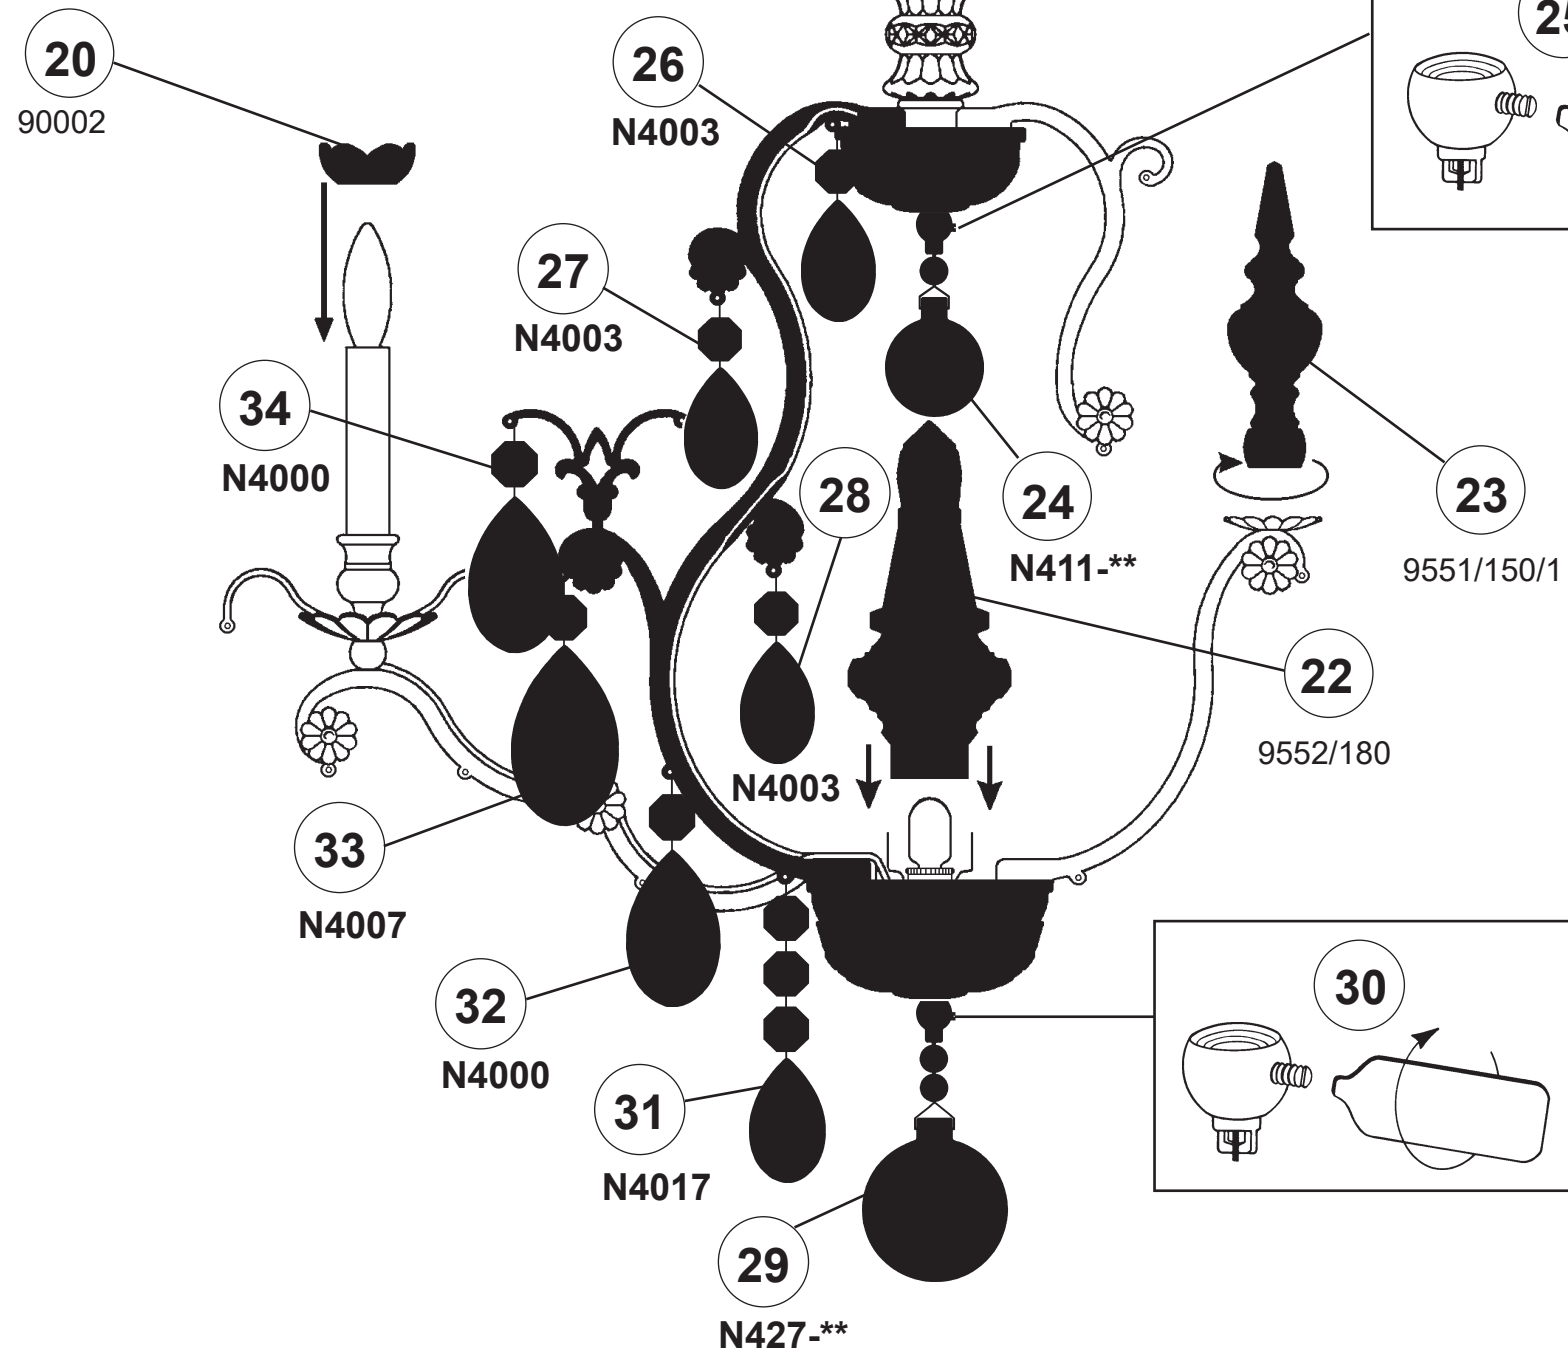

RENAISSANCE 3771- ____

8 + 1 Lights
Diameter: 26-1/2"
Body Length: 32"
Hanging Weight: 40 lbs.

THIS DESIGN IS THE PROPRIETARY
TRADE DRESS/TRADEMARK OF
W SCHONBEK LLC.

 **SCHONBEK** | 1870

 **SCHONBEK** | 1870

Crystal Set 3 in Black

SET 1

SET 2

SET 3

You will need 1 - T7
15 Watts Max
(Center Light)

21

You will need 8 - B10
25 Watts Recommended
60 Watts Max

Install bulbs and be sure
to test fixture BEFORE
trimming.

Crystal Set 1 in Black

Crystal Set 2 in Black

RENAISSANCE 3771- _____

8 + 1 Lights
Diameter: 26-1/2"
Body Length: 32"
Hanging Weight: 40 lbs.

THIS DESIGN IS THE PROPRIETARY
TRADE DRESS/TRADEMARK OF
W SCHONBEK LLC.