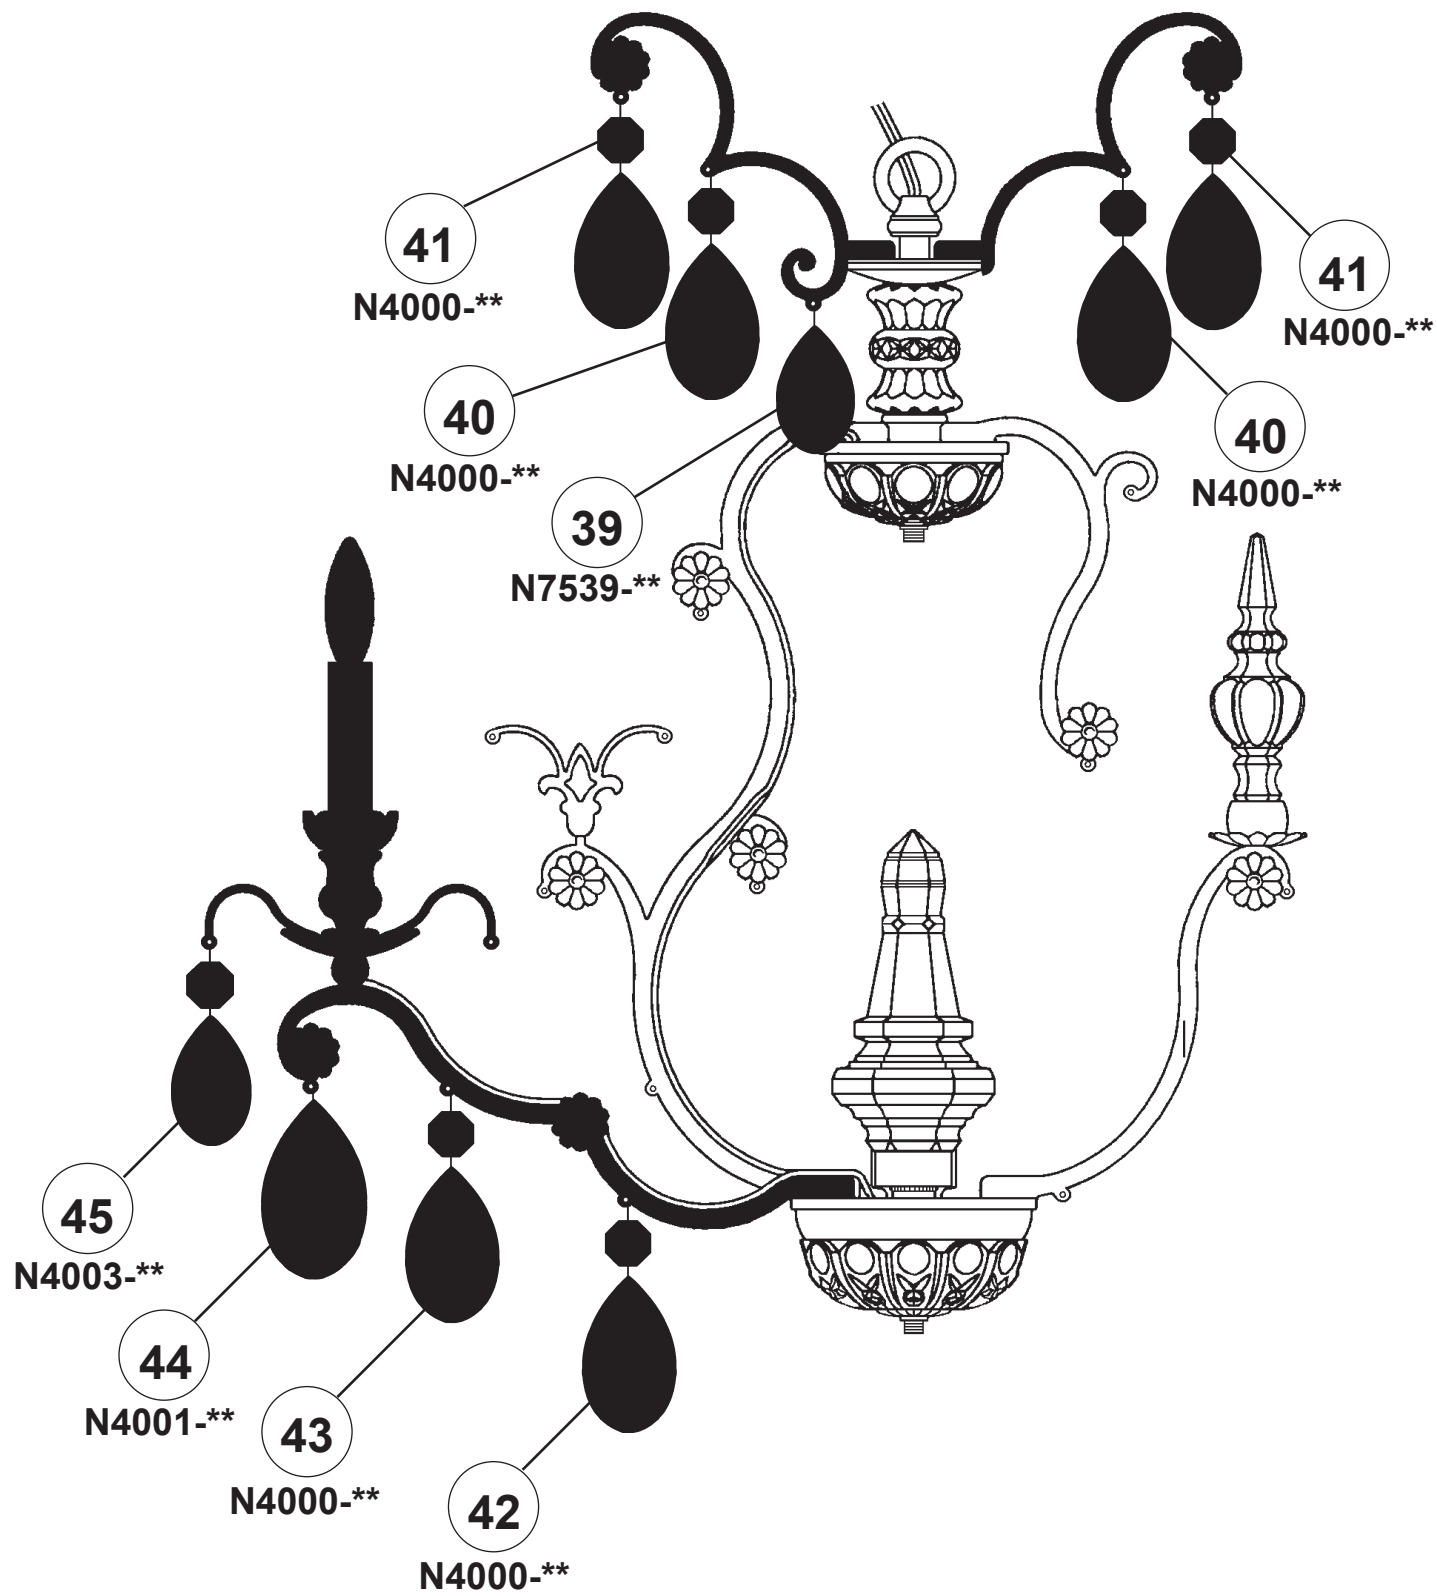

RENAISSANCE 3771- ____

8 + 1 Lights
Diameter: 26-1/2"
Body Length: 32"
Hanging Weight: 40 lbs.

THIS DESIGN IS THE PROPRIETARY
TRADE DRESS/TRADEMARK OF
W SCHONBEK LLC.

 **SCHONBEK** | 1870

 **SCHONBEK** | 1870

Crystal Set 1 in Black

Crystal Set 2 in Black

RENAISSANCE 3771- _____

8 + 1 Lights
Diameter: 26-1/2"
Body Length: 32"
Hanging Weight: 40 lbs.

THIS DESIGN IS THE PROPRIETARY
TRADE DRESS/TRADEMARK OF
W SCHONBEK LLC.

Crystal Set 3 in Black

SET 1

SET 2

SET 3

You will need 1 - T7
15 Watts Max
(Center Light)

21

You will need 8 - B10
25 Watts Recommended
60 Watts Max

Install bulbs and be sure
to test fixture BEFORE
trimming.

Crystal Set 1 in Black

Crystal Set 2 in Black