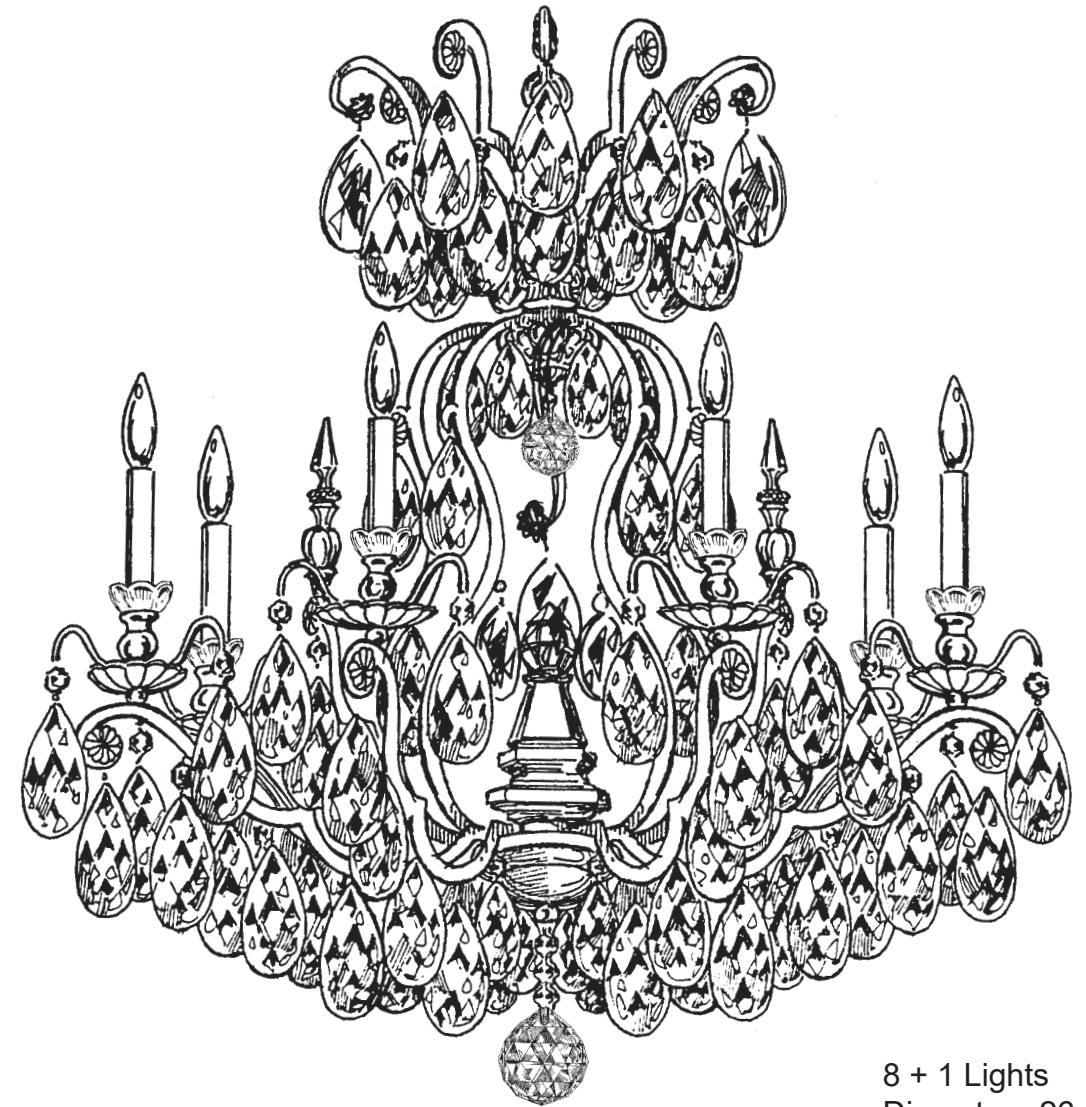

RENAISSANCE 3771- _____

8 + 1 Lights
Diameter: 26-1/2"
Body Length: 32"
Hanging Weight: 40 lbs.

THIS DESIGN IS THE PROPRIETARY
TRADE DRESS/TRADEMARK OF
W SCHONBEK LLC.

SCHONBEK | 1870

SCHONBEK | 1870

MAX 60 W	MAX 15 W	110-120 V