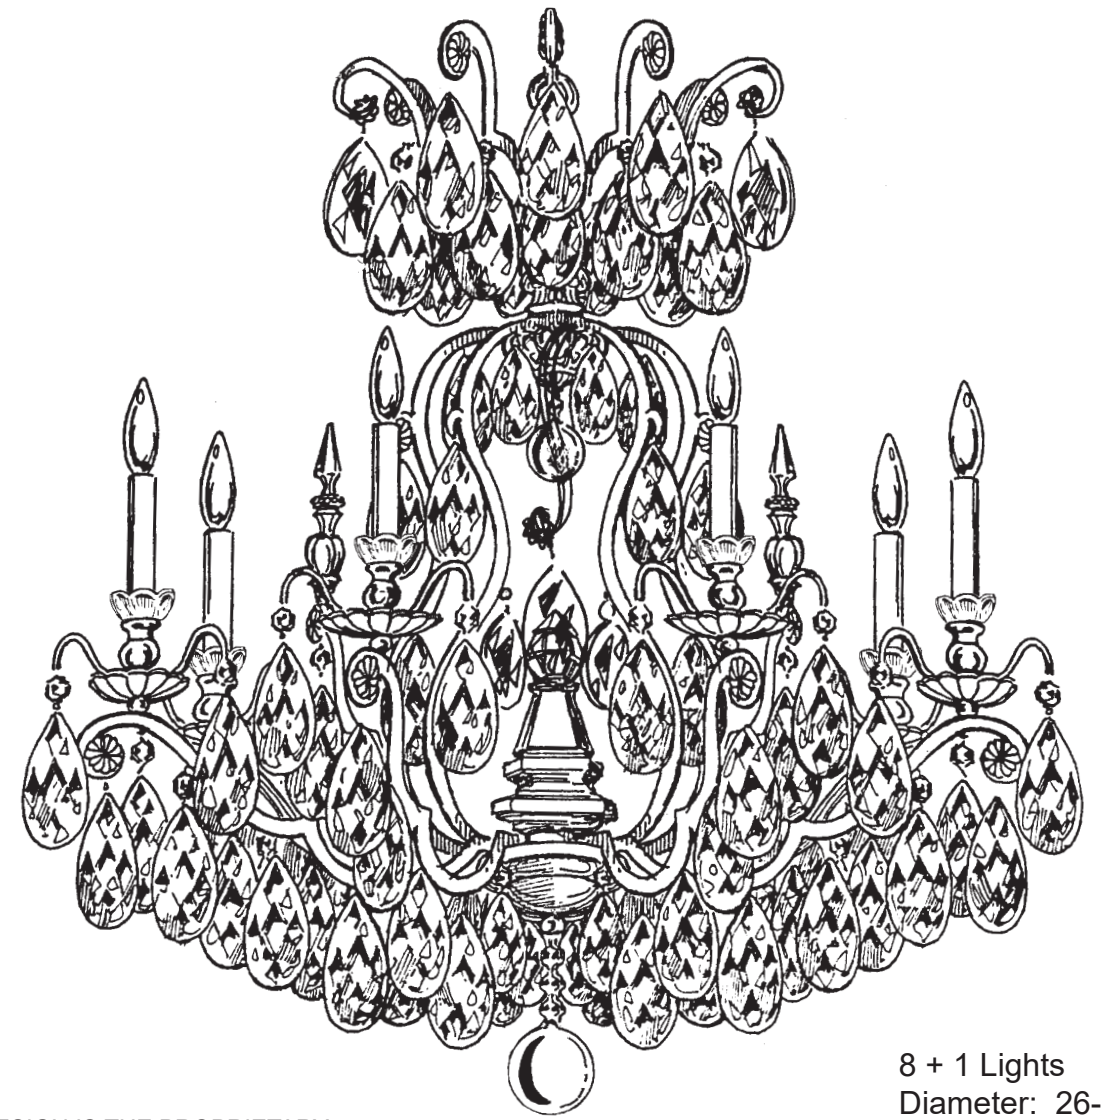

RENAISSANCE 3771- ____

8 + 1 Lights
Diameter: 26-1/2"
Body Length: 32"
Hanging Weight: 40 lbs.

THIS DESIGN IS THE PROPRIETARY
TRADE DRESS/TRADEMARK OF
W SCHONBEK LLC.

 **SCHONBEK** | 1870

 **SCHONBEK** | 1870