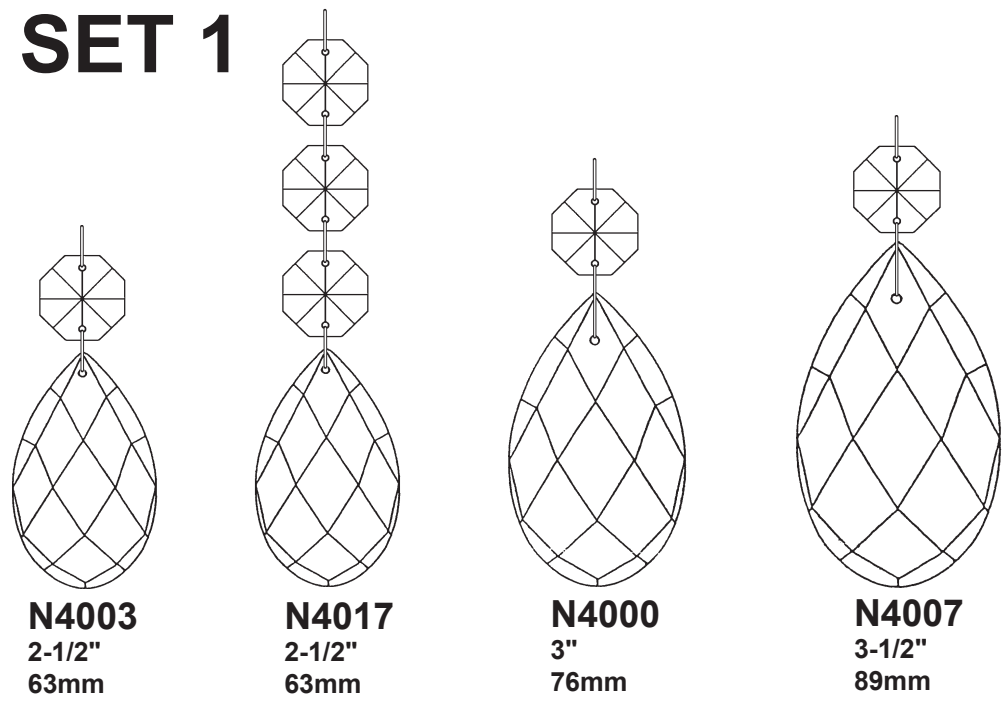

RENAISSANCE 3771- ____

8 + 1 Lights
Diameter: 26-1/2"
Body Length: 32"
Hanging Weight: 40 lbs.

THIS DESIGN IS THE PROPRIETARY
TRADE DRESS/TRADEMARK OF
W SCHONBEK LLC.

 **SCHONBEK** | 1870

 **SCHONBEK** | 1870

Crystal Set 3 in Black

SET 1

SET 2

SET 3

You will need 1 - T7
15 Watts Max
(Center Light)

21

You will need 8 - B10
25 Watts Recommended
60 Watts Max

Install bulbs and be sure
to test fixture BEFORE
trimming.

Crystal Set 1 in Black

Crystal Set 2 in Black

RENAISSANCE 3771- _____

8 + 1 Lights
Diameter: 26-1/2"
Body Length: 32"
Hanging Weight: 40 lbs.

THIS DESIGN IS THE PROPRIETARY
TRADE DRESS/TRADEMARK OF
W SCHONBEK LLC.