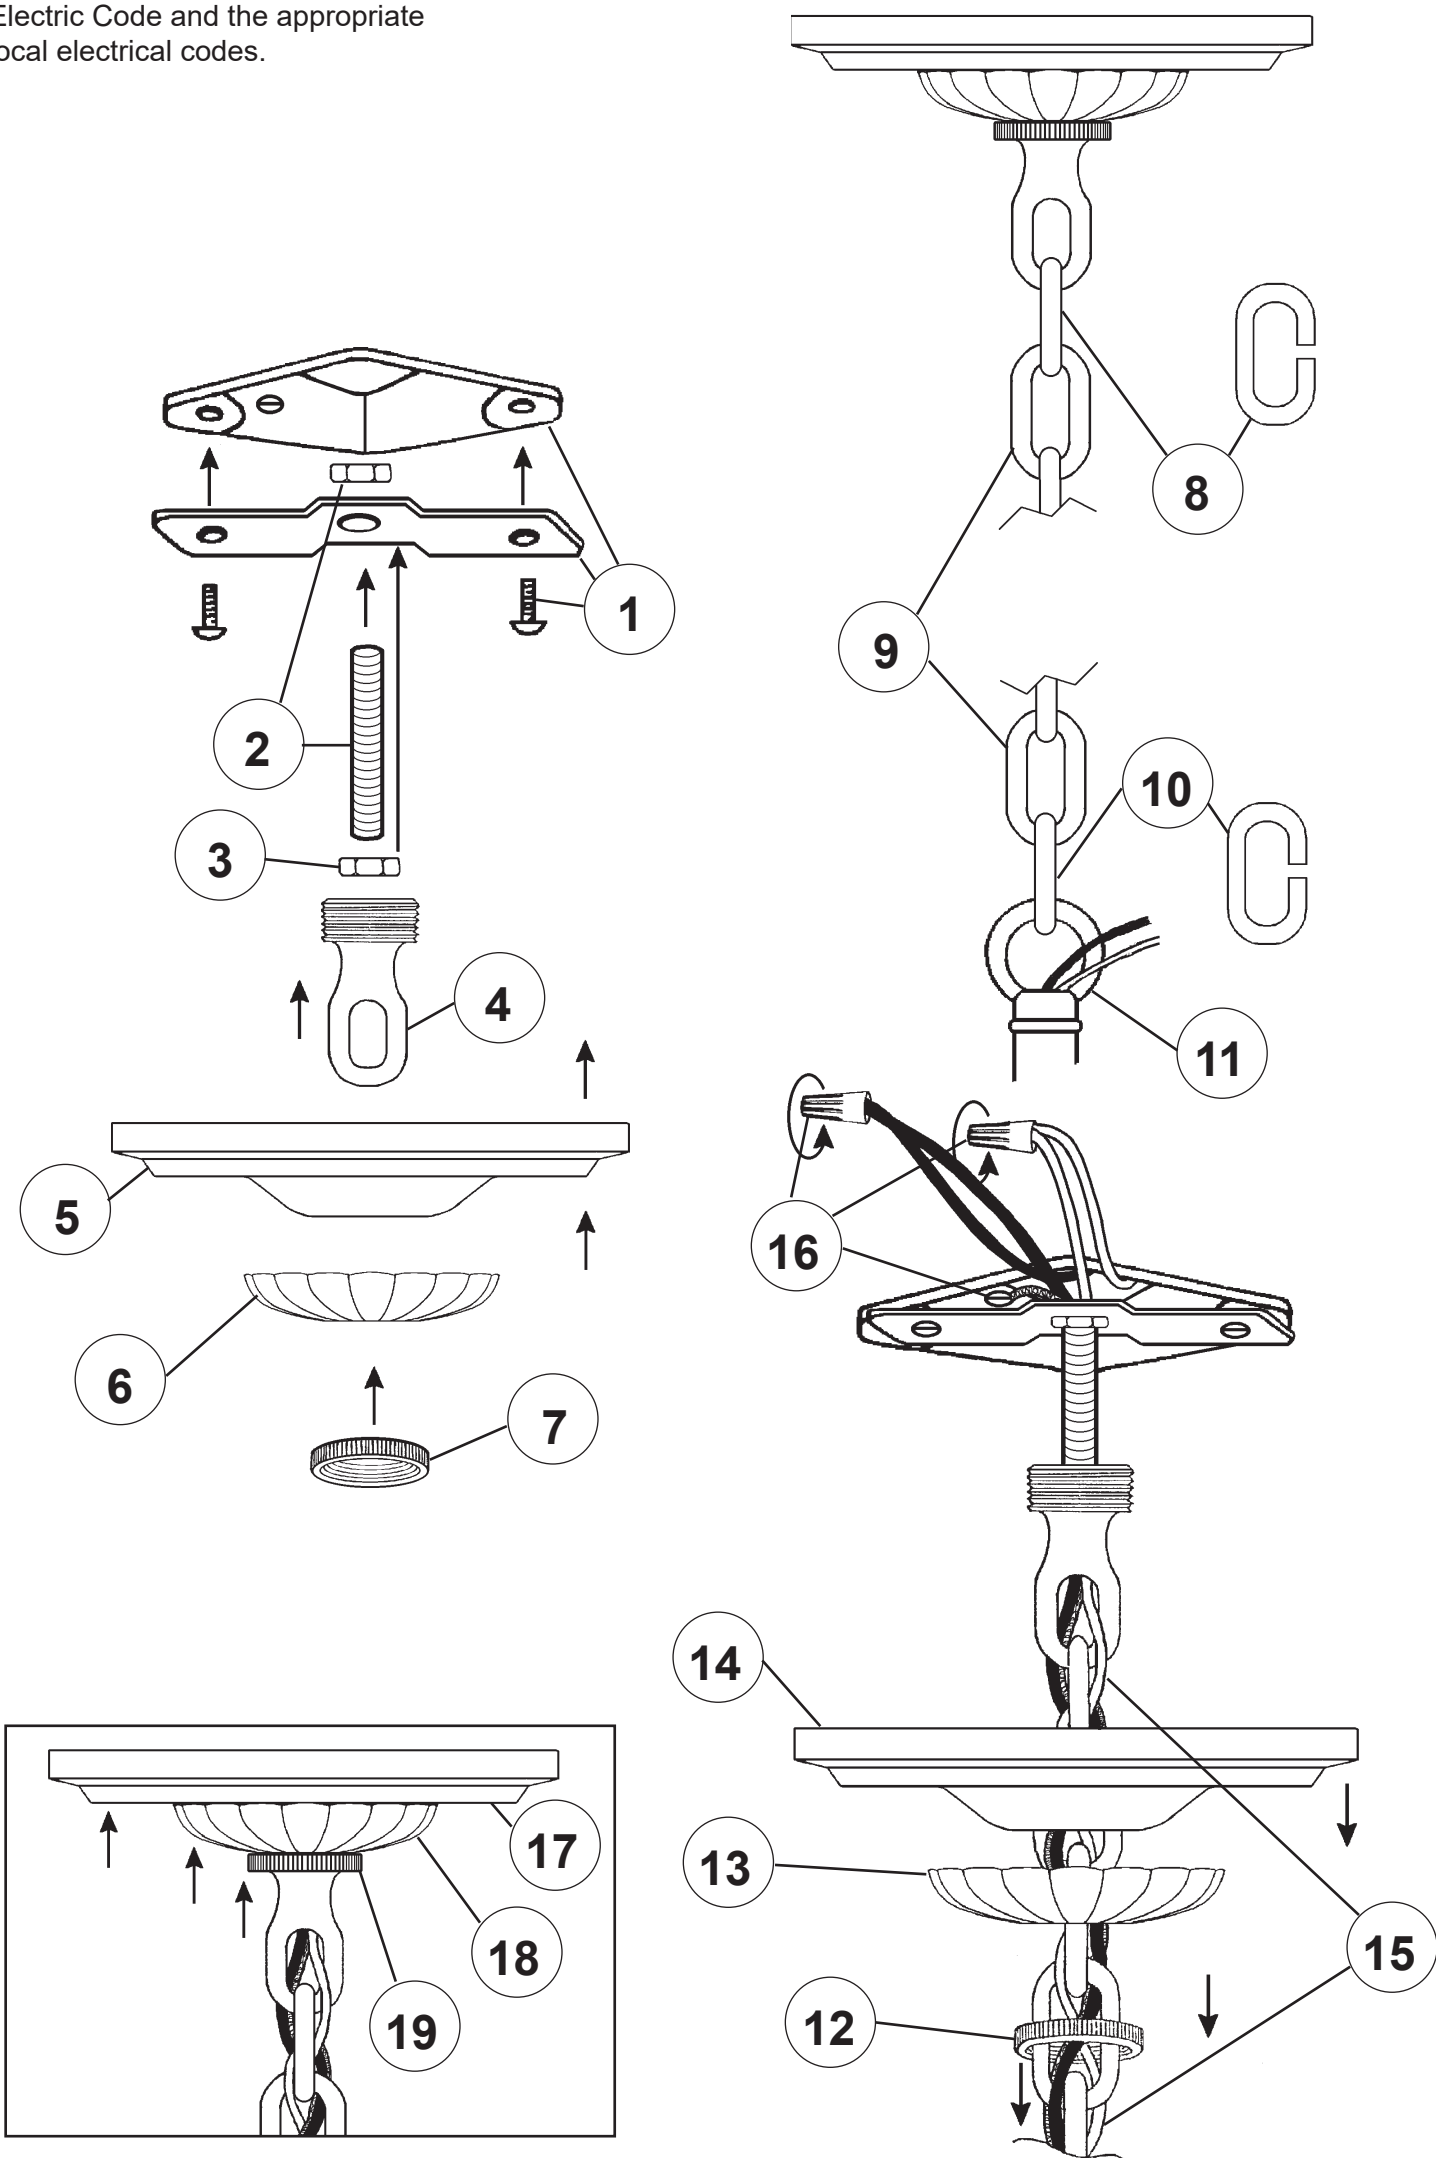

RENAISSANCE 3771- ____

8 + 1 Lights
Diameter: 26-1/2"
Body Length: 32"
Hanging Weight: 40 lbs.

THIS DESIGN IS THE PROPRIETARY
TRADE DRESS/TRADEMARK OF
W SCHONBEK LLC.

 **SCHONBEK** | 1870

 **SCHONBEK** | 1870

Crystal Set 3 in Black

SET 1

SET 2

SET 3

You will need 1 - T7
15 Watts Max
(Center Light)

21

You will need 8 - B10
25 Watts Recommended
60 Watts Max

Install bulbs and be sure
to test fixture BEFORE
trimming.

Crystal Set 1 in Black

Crystal Set 2 in Black

RENAISSANCE 3771- _____

8 + 1 Lights
Diameter: 26-1/2"
Body Length: 32"
Hanging Weight: 40 lbs.

THIS DESIGN IS THE PROPRIETARY
TRADE DRESS/TRADEMARK OF
W SCHONBEK LLC.