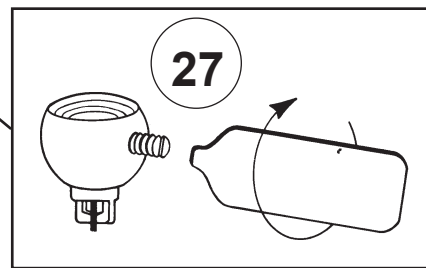

RENAISSANCE 3790- ____

THIS DESIGN IS THE PROPRIETARY TRADE DRESS/TRADEMARK OF W SCHONBEK LLC.

12 + 1 Lights
Diameter: 33"
Body Length: 26"
Hanging Weight: 50 lbs.

 **SCHONBEK** | 1870

 **SCHONBEK** | 1870

Crystal Set 3 in Black

SET 1

SET 2

SET 3

You will need 1 - T7
15 Watts Max
(Center Light)

20

You will need 12 - B10
25 Watts Recommended
60 Watts Max

Install bulbs and be sure
to test fixture BEFORE
trimming.

Crystal Set 1 in Black

Crystal Set 2 in Black

RENAISSANCE 3790- _____

THIS DESIGN IS THE PROPRIETARY TRADE DRESS/TRADemark OF W SCHONBEK LLC.

12 + 1 Lights
Diameter: 33"
Body Length: 26"
Hanging Weight: 50 lbs.