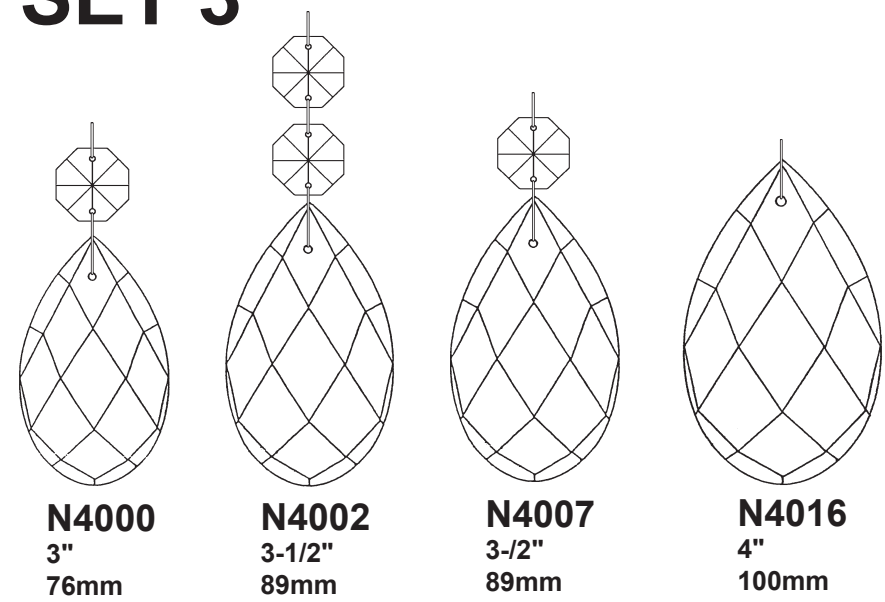

RENAISSANCE 3790- ____

THIS DESIGN IS THE PROPRIETARY TRADE DRESS/TRADEMARK OF W SCHONBEK LLC.

12 + 1 Lights
Diameter: 33"
Body Length: 26"
Hanging Weight: 50 lbs.

 **SCHONBEK** | 1870

 **SCHONBEK** | 1870

Crystal Set 3 in Black

SET 1

SET 2

SET 3

You will need 1 - T7
15 Watts Max
(Center Light)

20

You will need 12 - B10
25 Watts Recommended
60 Watts Max

Install bulbs and be sure
to test fixture BEFORE
trimming.

Crystal Set 1 in Black

Crystal Set 2 in Black

RENAISSANCE 3790- _____

THIS DESIGN IS THE PROPRIETARY TRADE DRESS/TRADemark OF W SCHONBEK LLC.

12 + 1 Lights
Diameter: 33"
Body Length: 26"
Hanging Weight: 50 lbs.