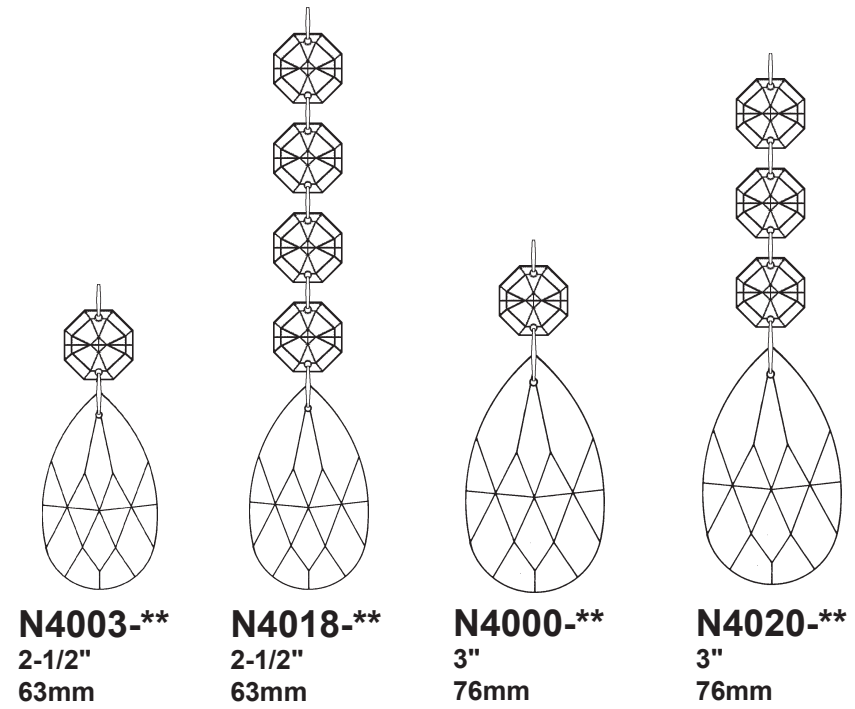

RENAISSANCE 3790- ____

THIS DESIGN IS THE PROPRIETARY TRADE DRESS/TRADEMARK OF W SCHONBEK LLC.

12 + 1 Lights
Diameter: 33"
Body Length: 26"
Hanging Weight: 50 lbs.

 **SCHONBEK** | 1870

 **SCHONBEK** | 1870

Crystal Set 1 in Black

Crystal Set 2 in Black

RENAISSANCE 3790- _____

THIS DESIGN IS THE PROPRIETARY TRADE DRESS/TRADemark OF W SCHONBEK LLC.

12 + 1 Lights
Diameter: 33"
Body Length: 26"
Hanging Weight: 50 lbs.

 **SCHONBEK** | 1870

 **SCHONBEK** | 1870

								
MAX 60 W	MAX 15 W	110-120 V						

All electrical components must be installed by a licensed electrician in accordance with the National Electric Code and the appropriate local electrical codes.

Crystal Set 3 in Black

SET 1

SET 2

SET 3

You will need 1 - T7
15 Watts Max
(Center Light)

20

You will need 12 - B10
25 Watts Recommended
60 Watts Max

Install bulbs and be sure
to test fixture BEFORE
trimming.