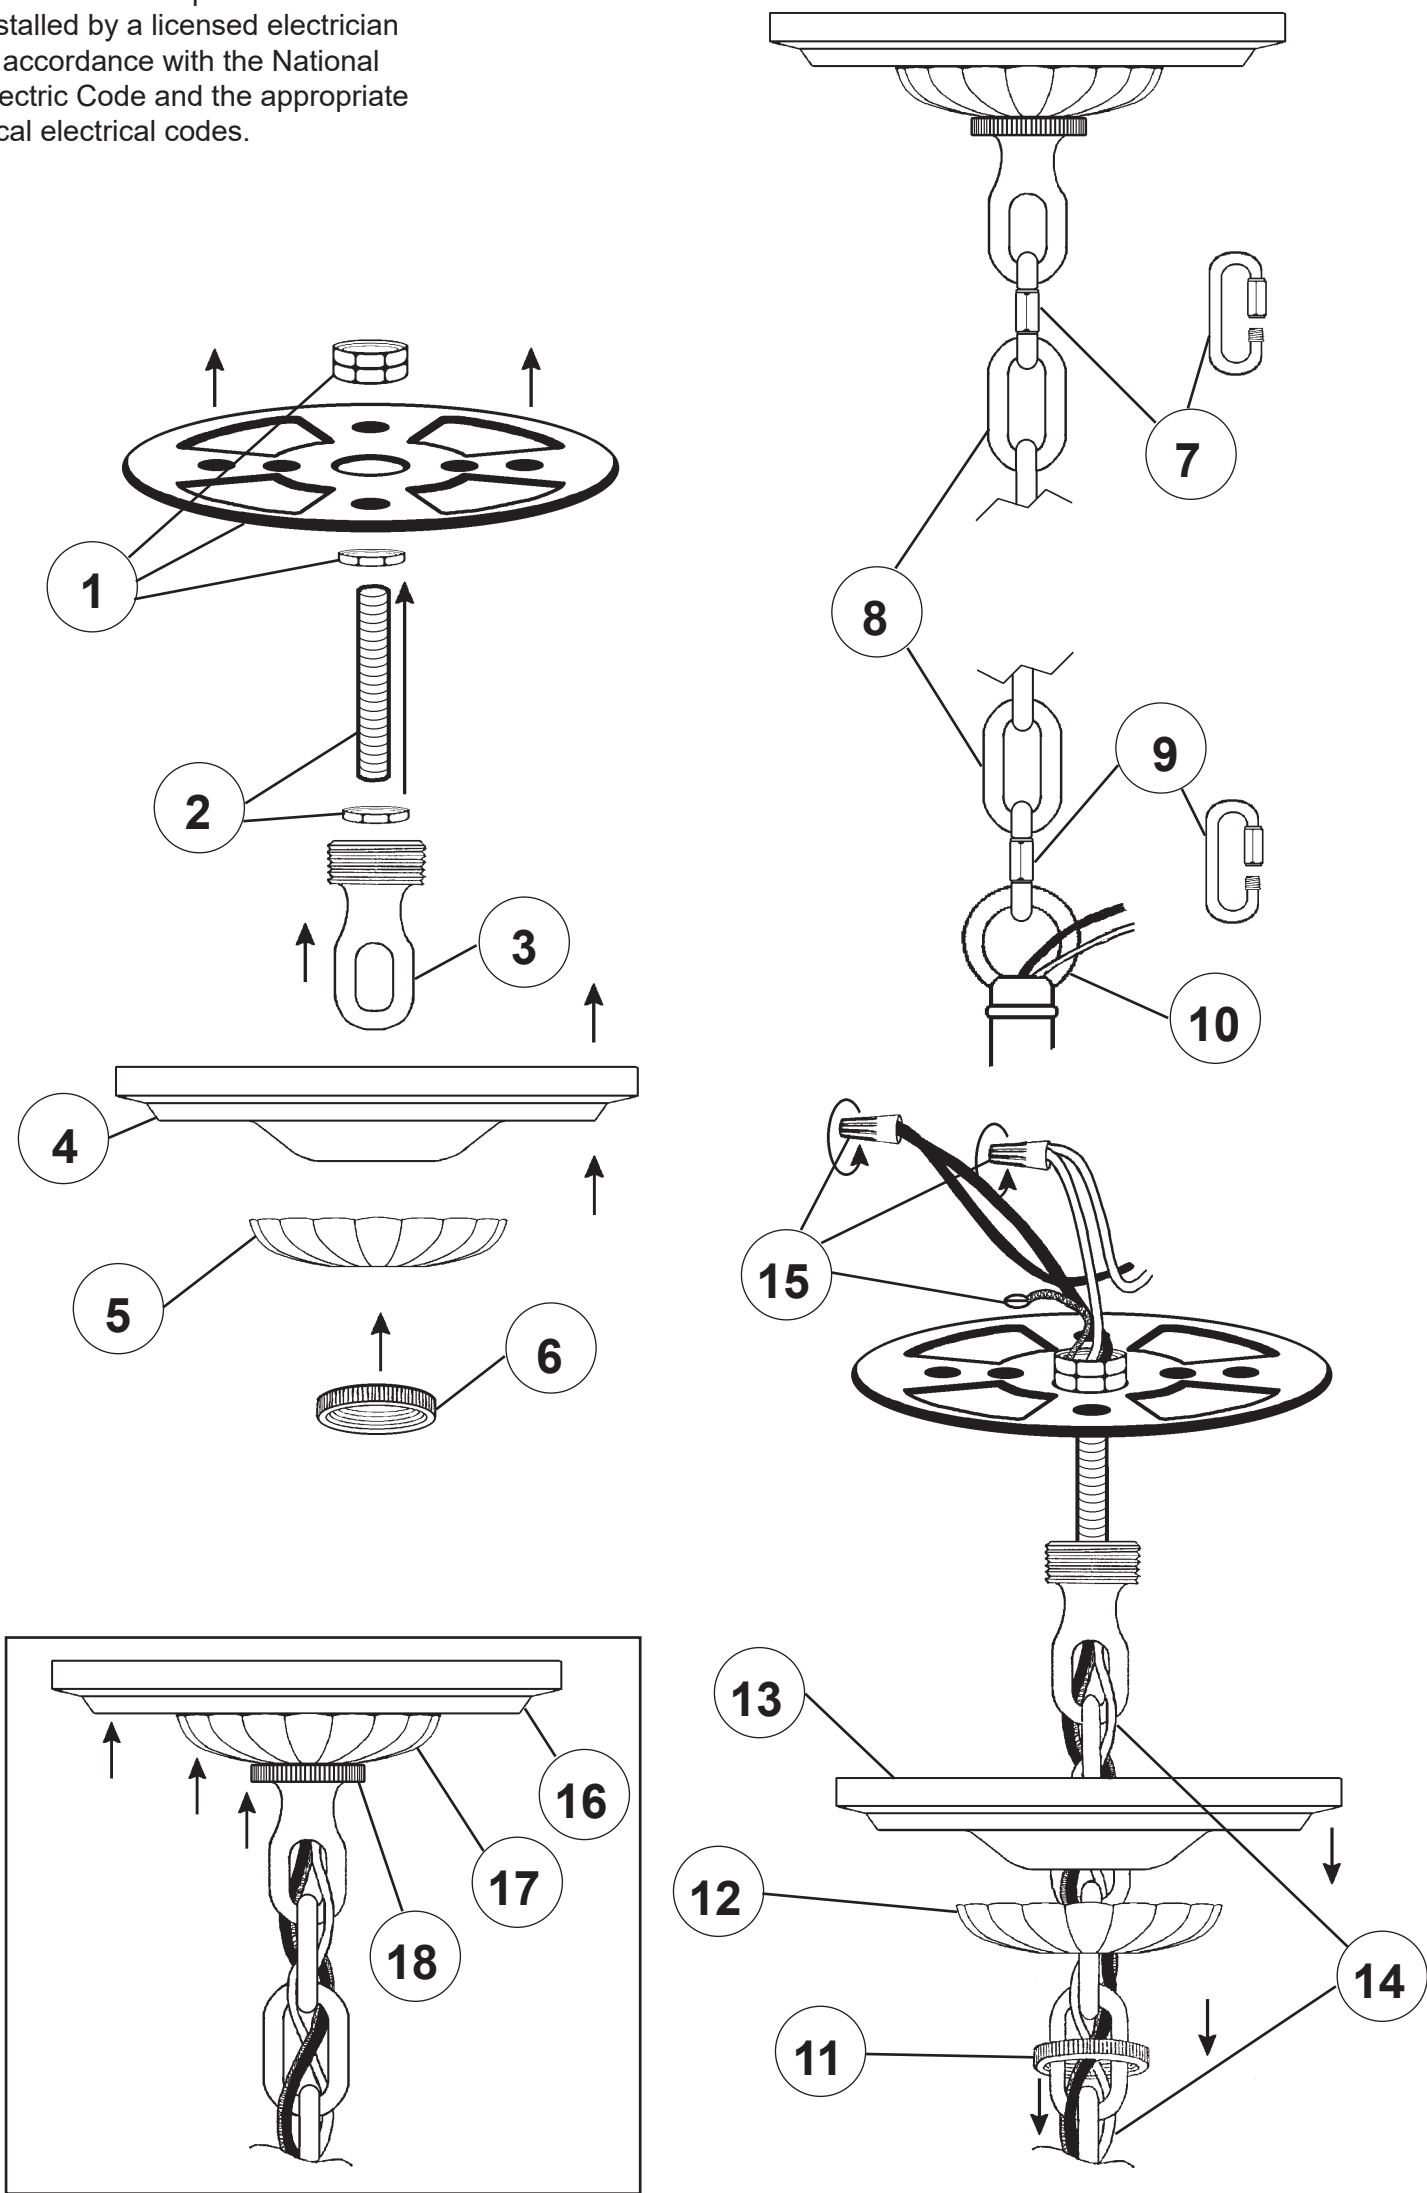

Crystal Set 1 in Black

Crystal Set 2 in Black

RENAISSANCE 3790- _____

THIS DESIGN IS THE PROPRIETARY TRADE DRESS/TRADemark OF W SCHONBEK LLC.

12 + 1 Lights
Diameter: 33"
Body Length: 26"
Hanging Weight: 50 lbs.

Crystal Set 3 in Black

SET 1

SET 2

SET 3

You will need 1 - T7
15 Watts Max
(Center Light)

20

You will need 12 - B10
25 Watts Recommended
60 Watts Max

Install bulbs and be sure
to test fixture BEFORE
trimming.