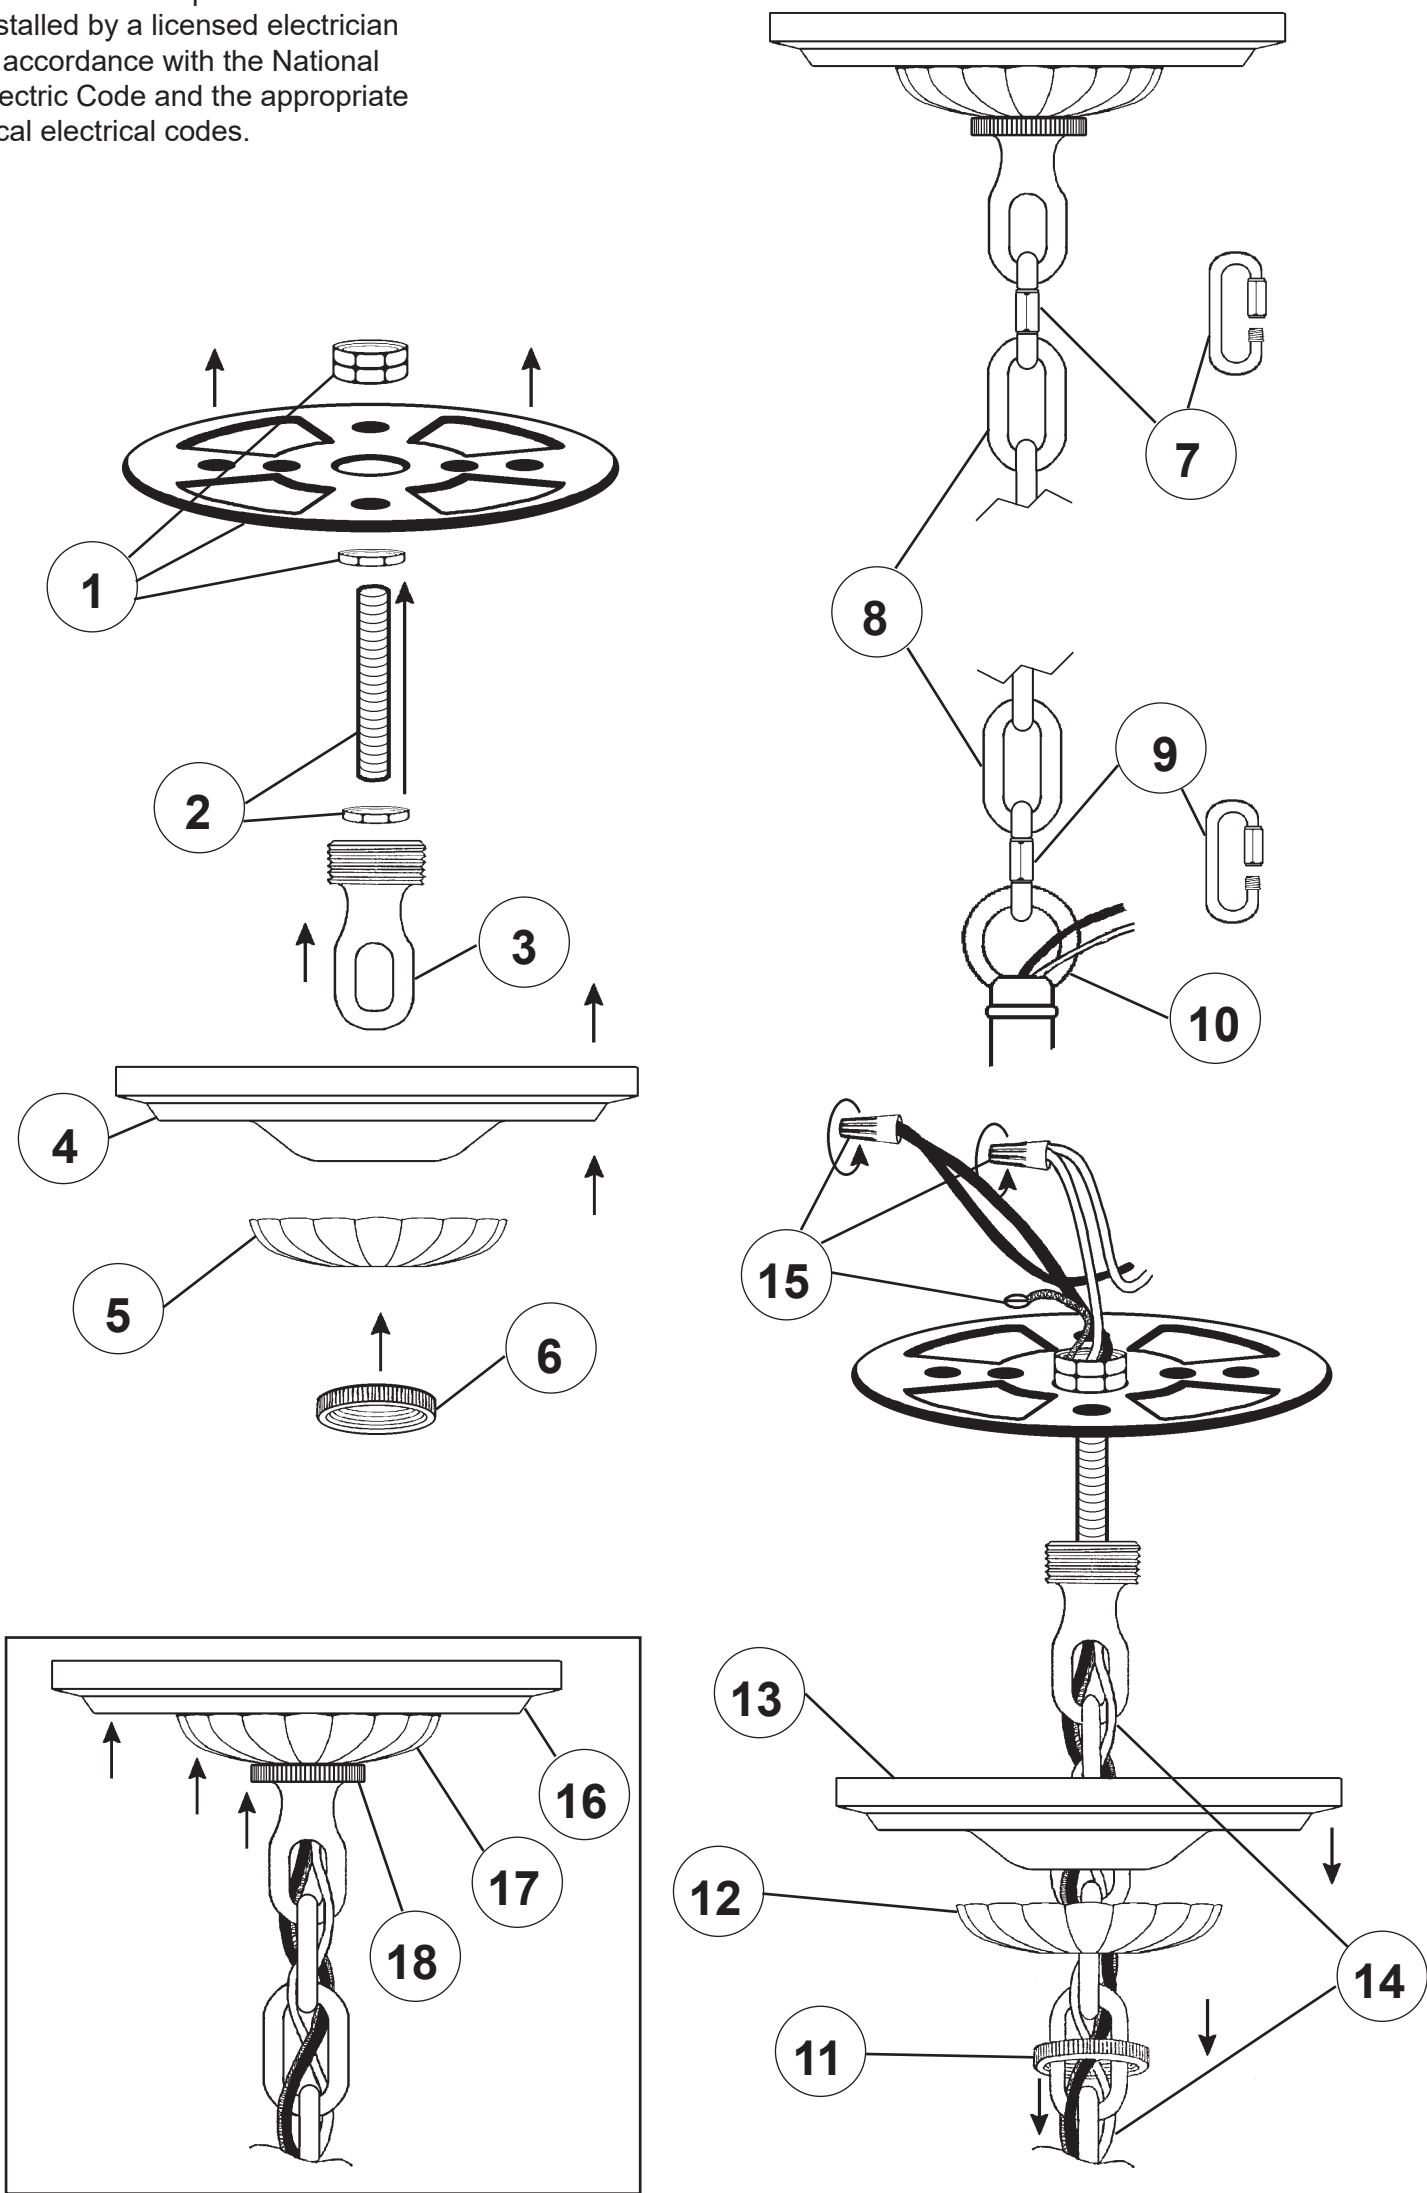

RENAISSANCE 3790- ____

THIS DESIGN IS THE PROPRIETARY TRADE DRESS/TRADEMARK OF W SCHONBEK LLC.

12 + 1 Lights
Diameter: 33"
Body Length: 26"
Hanging Weight: 50 lbs.

 **SCHONBEK** | 1870

 **SCHONBEK** | 1870

Crystal Set 3 in Black

SET 1

SET 2

SET 3

You will need 1 - T7
15 Watts Max
(Center Light)

20

You will need 12 - B10
25 Watts Recommended
60 Watts Max

Install bulbs and be sure
to test fixture BEFORE
trimming.

Crystal Set 1 in Black

Crystal Set 2 in Black

RENAISSANCE 3790- _____

THIS DESIGN IS THE PROPRIETARY TRADE DRESS/TRADemark OF W SCHONBEK LLC.

12 + 1 Lights
Diameter: 33"
Body Length: 26"
Hanging Weight: 50 lbs.