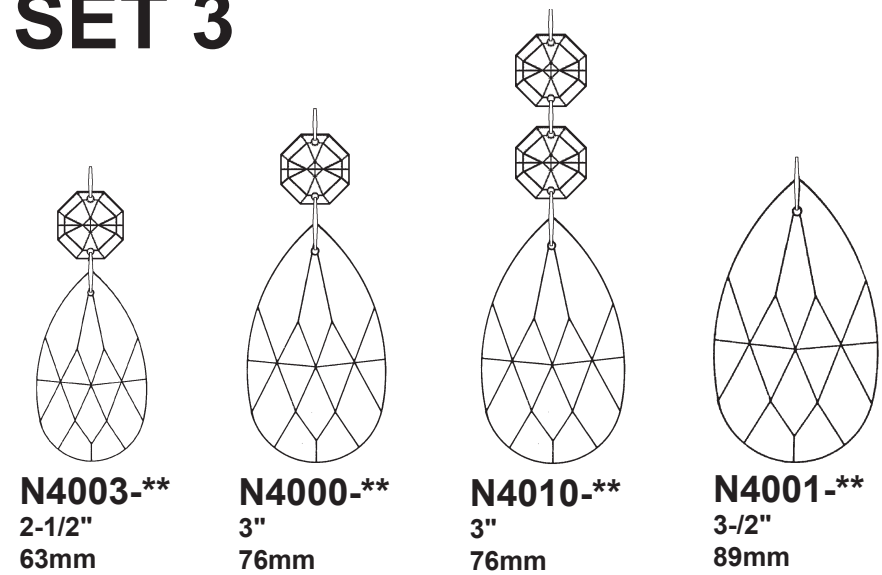

RENAISSANCE 3790- ____

THIS DESIGN IS THE PROPRIETARY TRADE DRESS/TRADEMARK OF W SCHONBEK LLC.

12 + 1 Lights
Diameter: 33"
Body Length: 26"
Hanging Weight: 50 lbs.

 **SCHONBEK** | 1870

 **SCHONBEK** | 1870

Crystal Set 1 in Black

Crystal Set 2 in Black

RENAISSANCE 3790- _____

THIS DESIGN IS THE PROPRIETARY TRADE DRESS/TRADemark OF W SCHONBEK LLC.

12 + 1 Lights
Diameter: 33"
Body Length: 26"
Hanging Weight: 50 lbs.

Crystal Set 3 in Black

SET 1

SET 2

SET 3

You will need 1 - T7
15 Watts Max
(Center Light)

20

You will need 12 - B10
25 Watts Recommended
60 Watts Max

Install bulbs and be sure
to test fixture BEFORE
trimming.