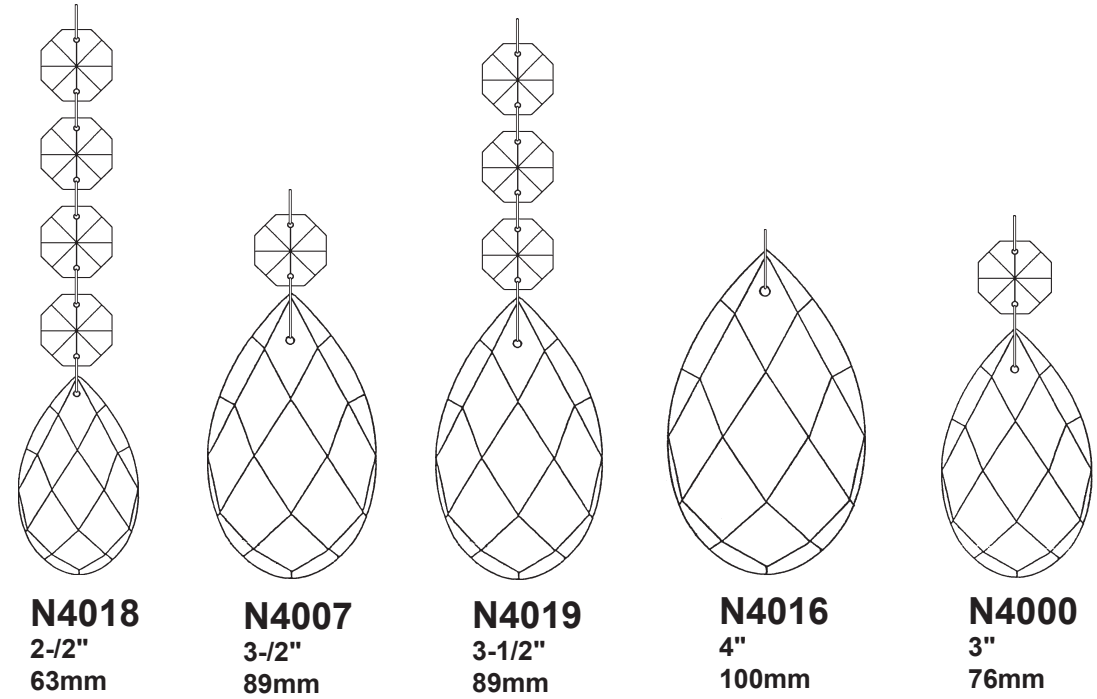

RENAISSANCE 3790- ____

THIS DESIGN IS THE PROPRIETARY TRADE DRESS/TRADEMARK OF W SCHONBEK LLC.

12 + 1 Lights
Diameter: 33"
Body Length: 26"
Hanging Weight: 50 lbs.

 **SCHONBEK** | 1870

 **SCHONBEK** | 1870

Crystal Set 3 in Black

SET 1

SET 2

SET 3

You will need 1 - T7
15 Watts Max
(Center Light)

20

You will need 12 - B10
25 Watts Recommended
60 Watts Max

Install bulbs and be sure
to test fixture BEFORE
trimming.

Crystal Set 1 in Black

Crystal Set 2 in Black

RENAISSANCE 3790- _____

THIS DESIGN IS THE PROPRIETARY TRADE DRESS/TRADemark OF W SCHONBEK LLC.

12 + 1 Lights
Diameter: 33"
Body Length: 26"
Hanging Weight: 50 lbs.