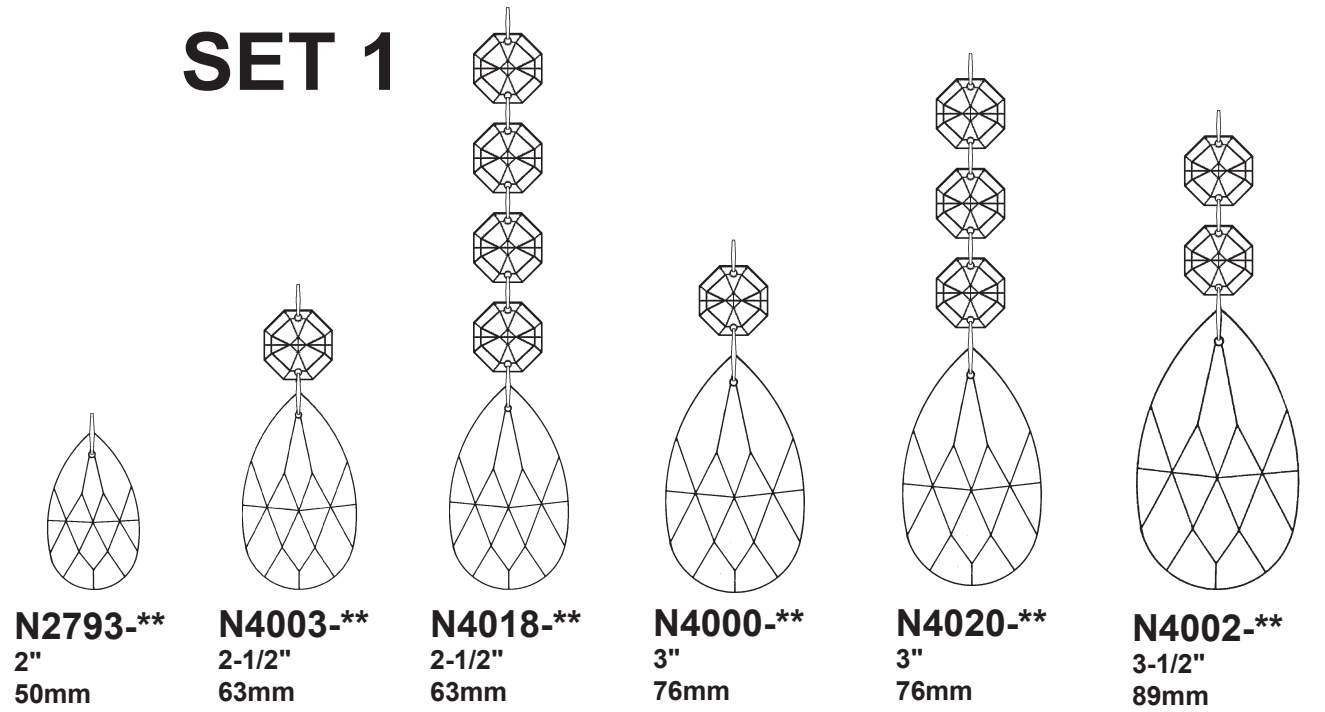

RENAISSANCE 3790- ____

THIS DESIGN IS THE PROPRIETARY TRADE DRESS/TRADEMARK OF W SCHONBEK LLC.

12 + 1 Lights
Diameter: 33"
Body Length: 26"
Hanging Weight: 50 lbs.

 **SCHONBEK** | 1870

 **SCHONBEK** | 1870

Crystal Set 1 in Black

Crystal Set 2 in Black

RENAISSANCE 3790- _____

THIS DESIGN IS THE PROPRIETARY TRADE DRESS/TRADemark OF W SCHONBEK LLC.

12 + 1 Lights
Diameter: 33"
Body Length: 26"
Hanging Weight: 50 lbs.

Crystal Set 3 in Black

SET 1

SET 2

SET 3

You will need 1 - T7
15 Watts Max
(Center Light)

20

You will need 12 - B10
25 Watts Recommended
60 Watts Max

Install bulbs and be sure
to test fixture BEFORE
trimming.