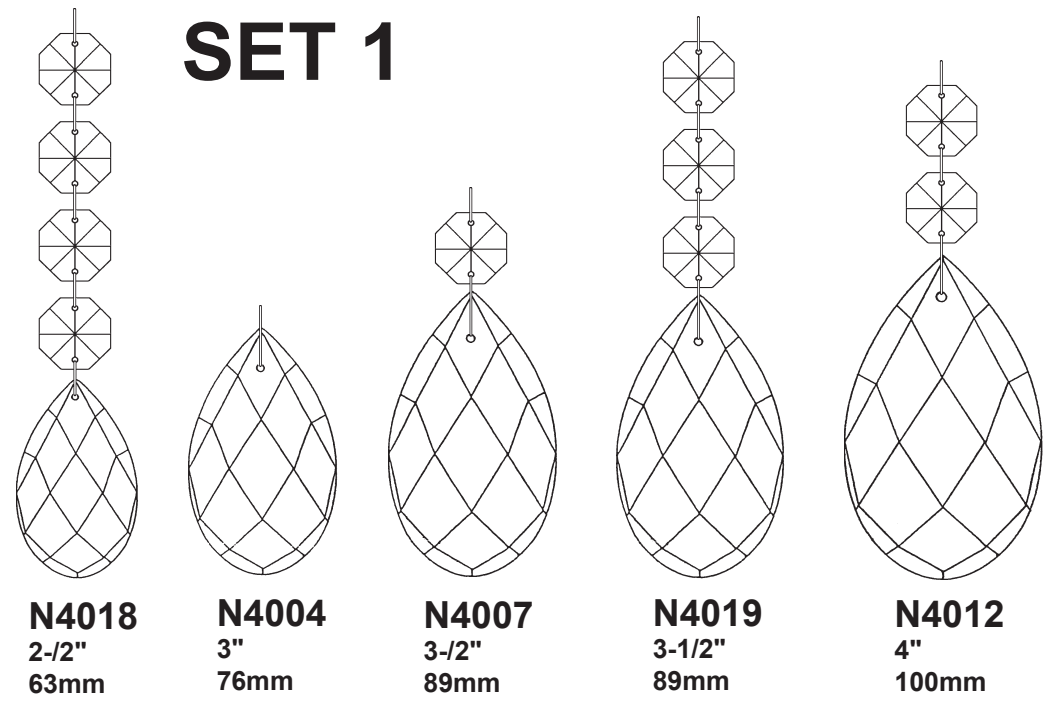

RENAISSANCE 3790- ____

THIS DESIGN IS THE PROPRIETARY TRADE DRESS/TRADEMARK OF W SCHONBEK LLC.

12 + 1 Lights
Diameter: 33"
Body Length: 26"
Hanging Weight: 50 lbs.

 **SCHONBEK** | 1870

 **SCHONBEK** | 1870

Crystal Set 3 in Black

SET 1

SET 2

SET 3

You will need 1 - T7
15 Watts Max
(Center Light)

20

You will need 12 - B10
25 Watts Recommended
60 Watts Max

Install bulbs and be sure
to test fixture BEFORE
trimming.

Crystal Set 1 in Black

Crystal Set 2 in Black

RENAISSANCE 3790- _____

THIS DESIGN IS THE PROPRIETARY TRADE DRESS/TRADemark OF W SCHONBEK LLC.

12 + 1 Lights
Diameter: 33"
Body Length: 26"
Hanging Weight: 50 lbs.