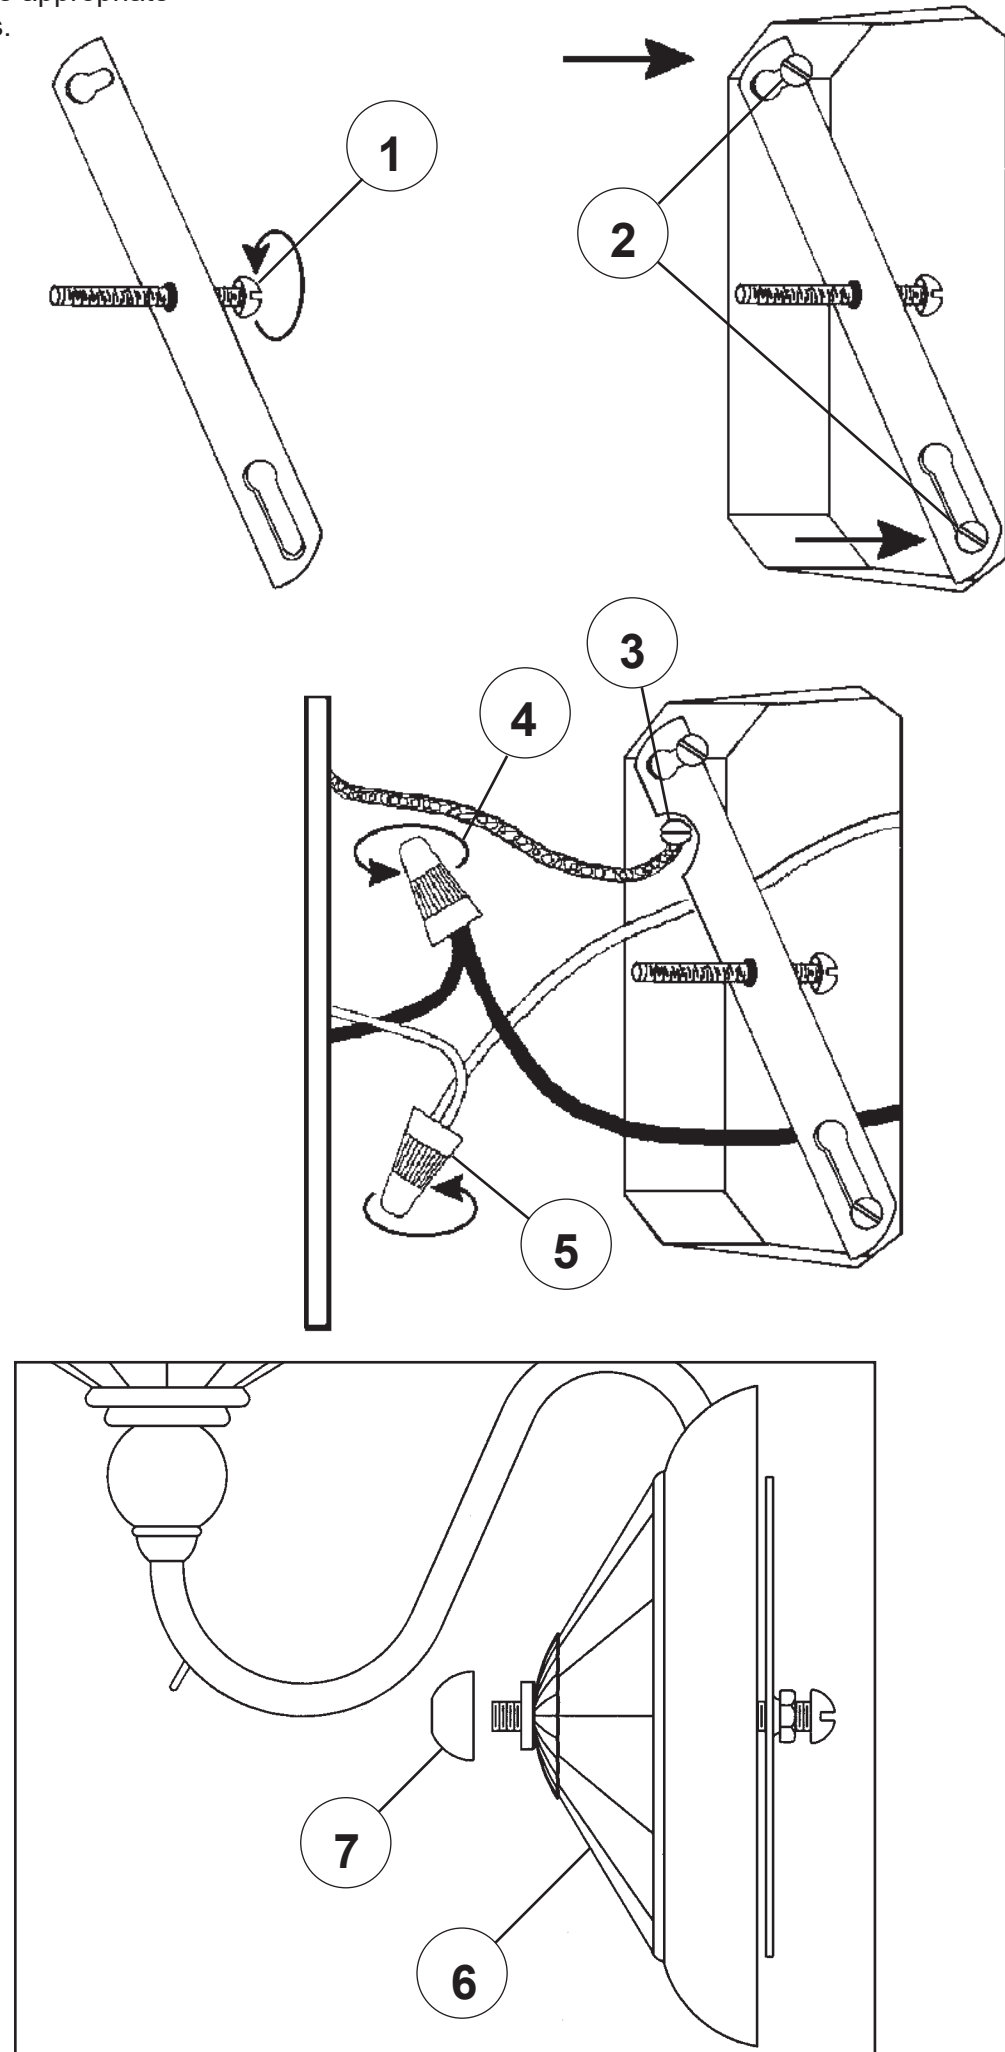

All electrical components must be installed by a licensed electrician in accordance with the National Electric Code and the appropriate local electrical codes.