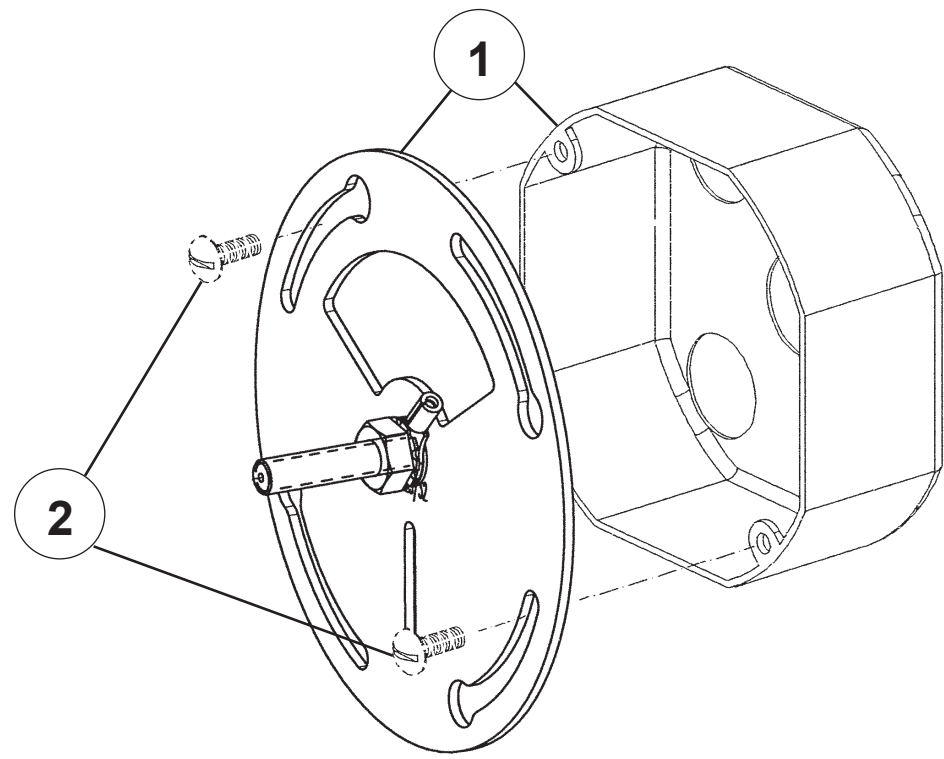

# HELENIA AT1001N-\_\_ \_\_H

1 Light  
Diameter: 4-1/2"  
Height: 17"  
Extension: 6"  
Hanging Weight: 1lb.

**T**HIS DESIGN IS THE PROPRIETARY TRADE DRESS/TRADEMARK OF W SCHONBEK LLC.

 **SCHONBEK** | 1870

 **SCHONBEK** | 1870

								
MAX <u>60</u> W	110-120 V							

You will need 1 - B10  
60 Watts Max

**Install bulbs and be sure  
to test fixture BEFORE  
trimming.**