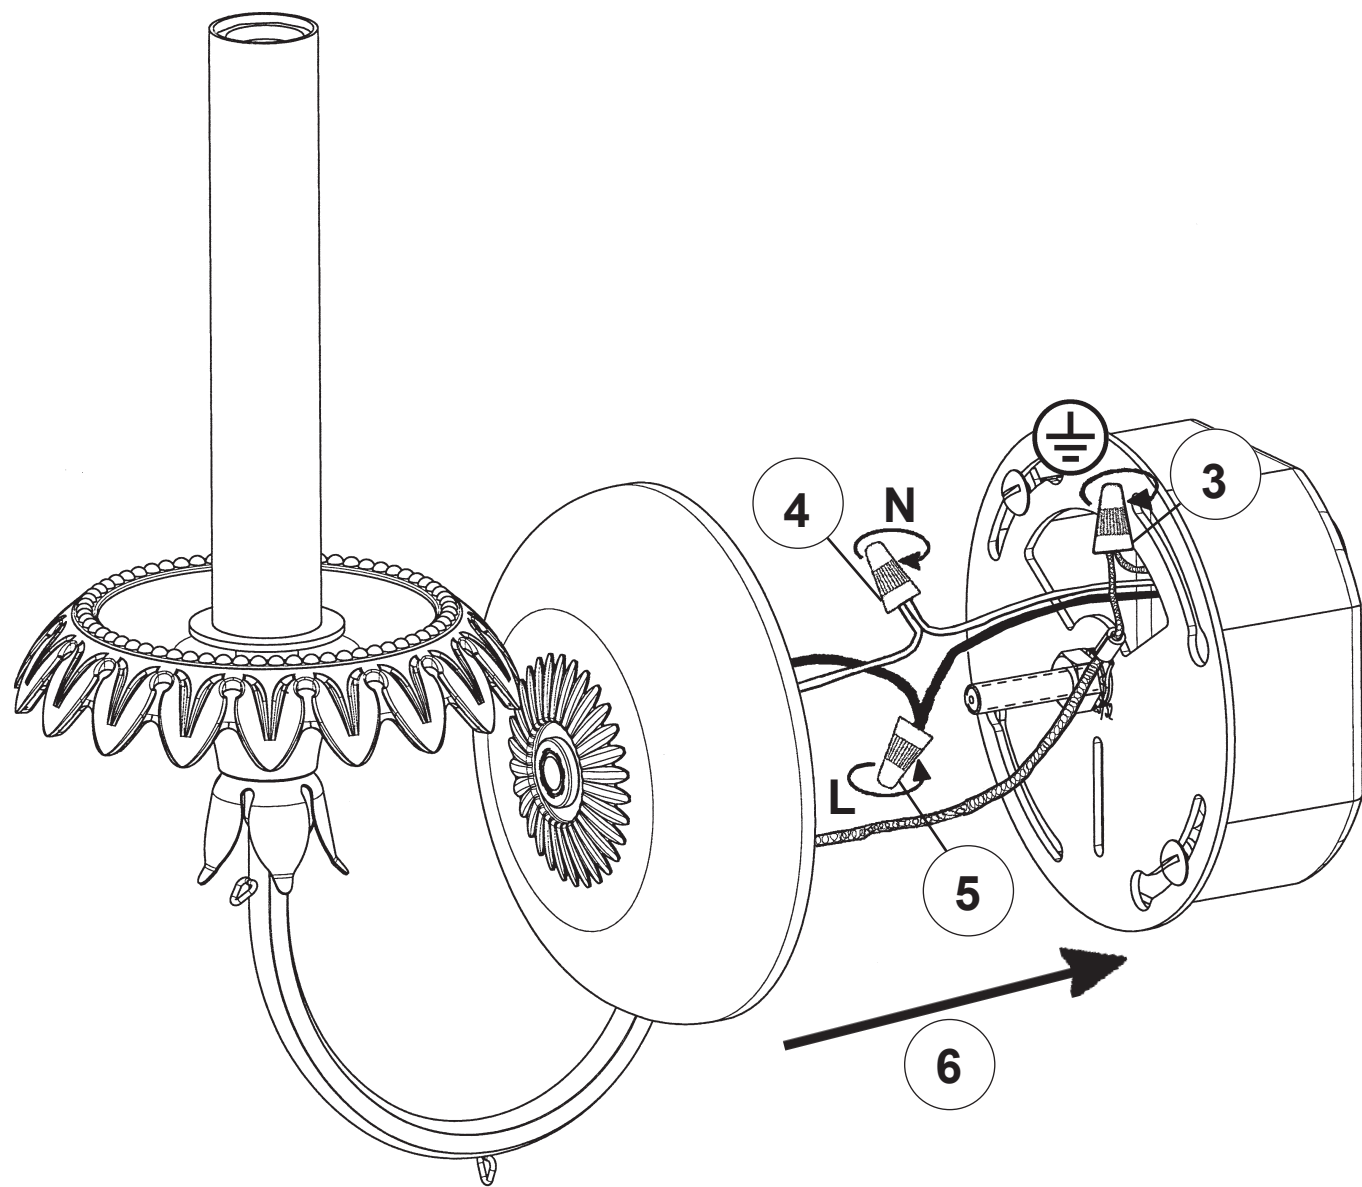

# HELENIA AT1001N-\_\_ \_\_H

1 Light  
Diameter: 4-1/2"  
Height: 17"  
Extension: 6"  
Hanging Weight: 1lb.

**T**HIS DESIGN IS THE PROPRIETARY TRADE DRESS/TRADEMARK OF W SCHONBEK LLC.

 **SCHONBEK** | 1870

 **SCHONBEK** | 1870

								
MAX <u>60</u> W	110-120 V							

You will need 1 - B10  
60 Watts Max

**Install bulbs and be sure  
to test fixture BEFORE  
trimming.**