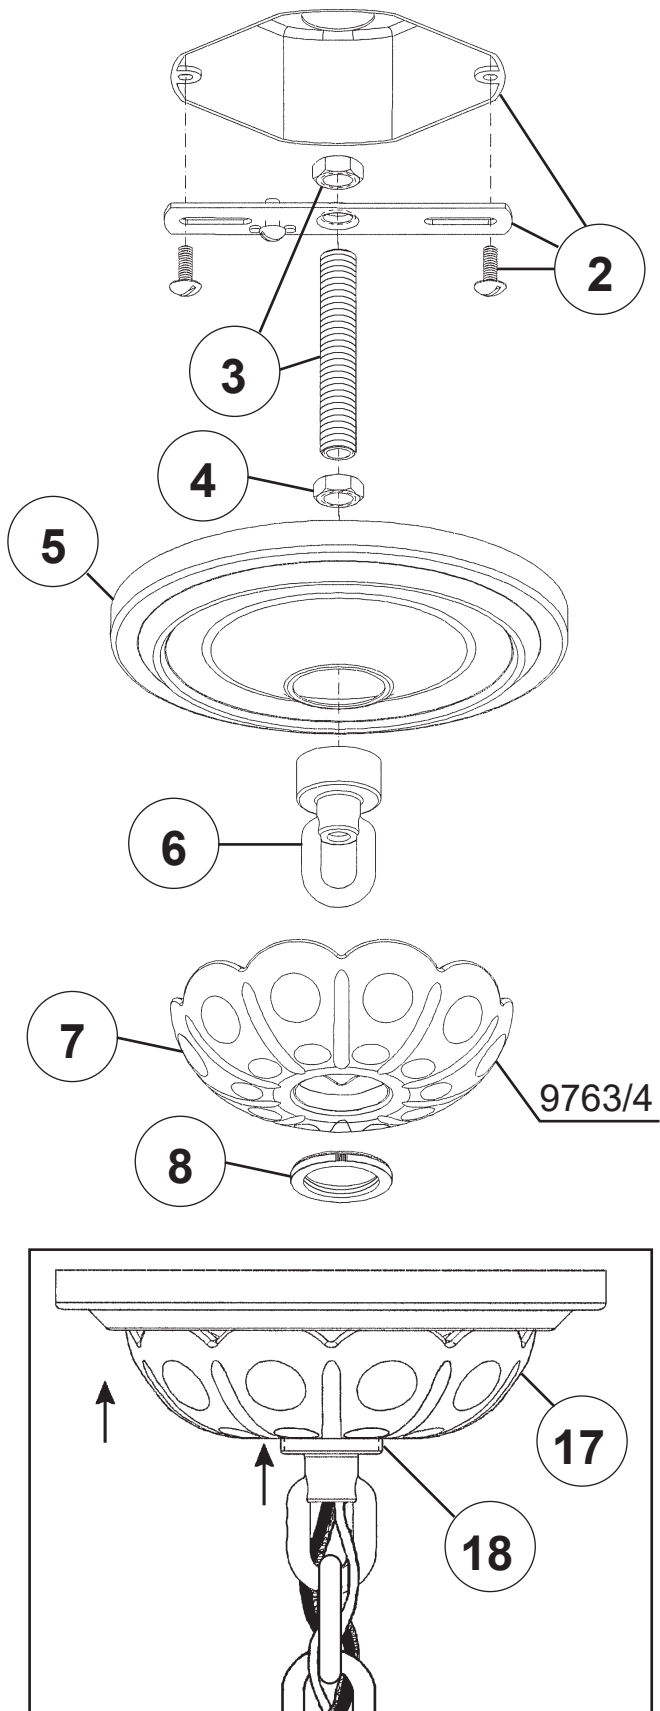

HELENIA AT1008N-__ __H

8 Lights
Diameter: 31-1/2"
Height: 34"
Hanging Weight: 22lbs.

THIS DESIGN IS THE PROPRIETARY
TRADE DRESS/TRADEMARK OF
W SCHONBEK LLC.

 **SCHONBEK** | 1870

 **SCHONBEK** | 1870

								
MAX 60 W	110-120 V							

8 X  : 30458S

20

You will need 8 - B10
25 Watts Recommended
60 Watts Max

Install bulbs and be sure
to test fixture BEFORE
trimming.

21

30458S