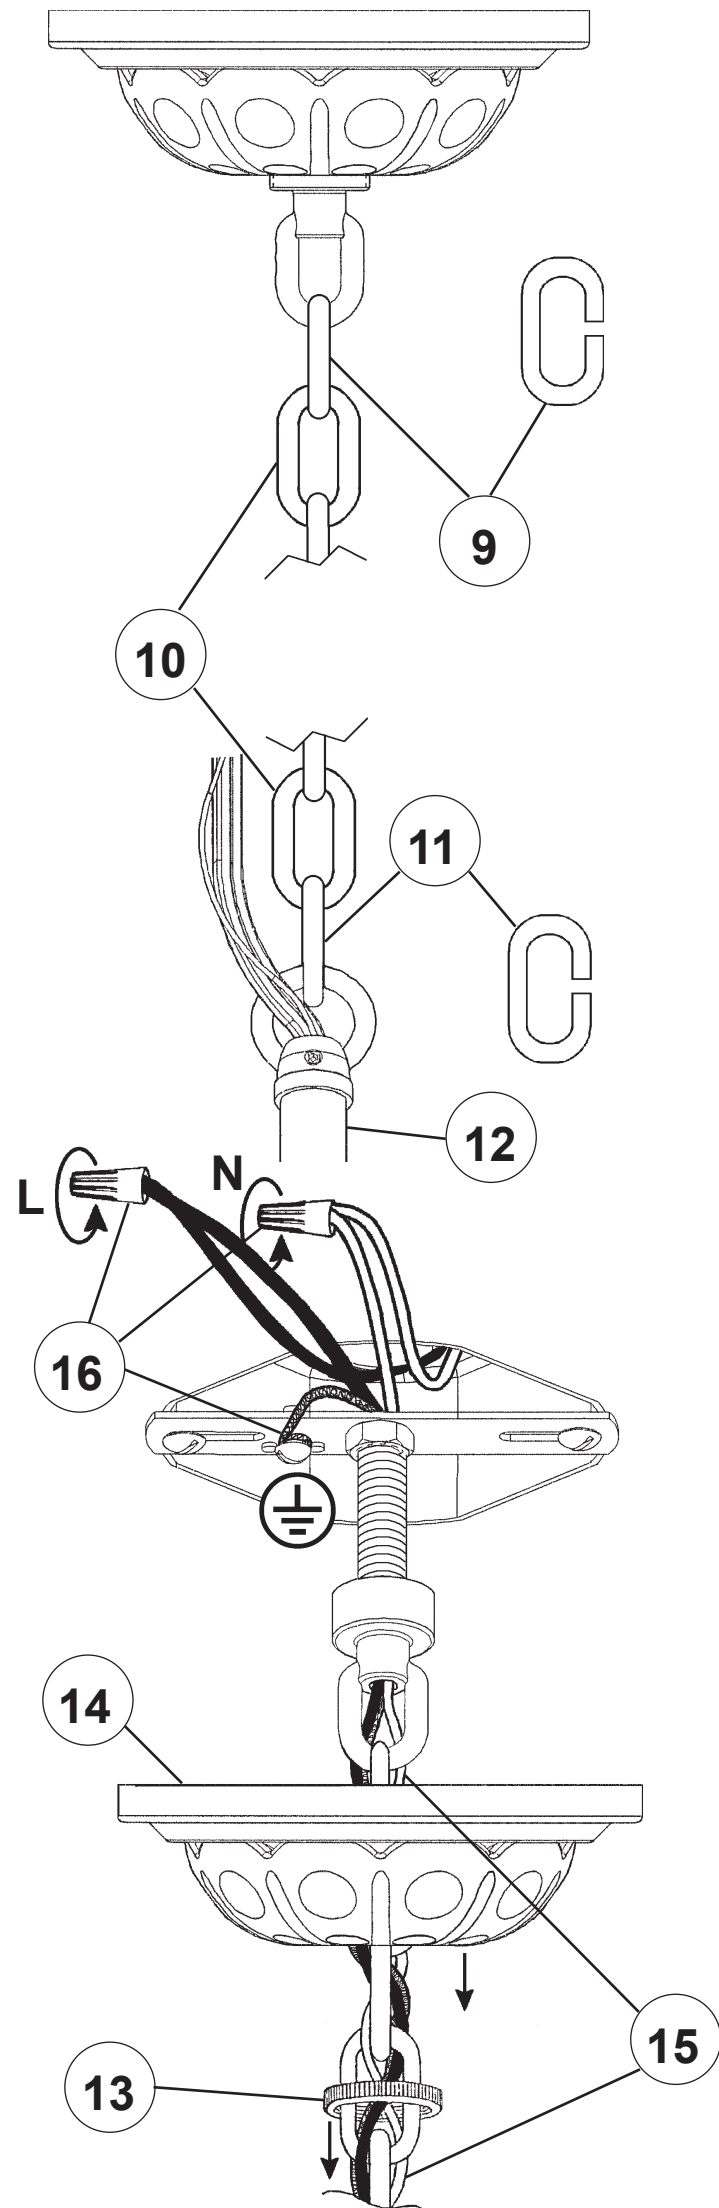

HELENIA AT1008N-__ __H

8 Lights
Diameter: 31-1/2"
Height: 34"
Hanging Weight: 22lbs.

THIS DESIGN IS THE PROPRIETARY
TRADE DRESS/TRADEMARK OF
W SCHONBEK LLC.

 **SCHONBEK** | 1870

 **SCHONBEK** | 1870

								
MAX 60 W	110-120 V							

8 X  : 30458S

20

You will need 8 - B10
25 Watts Recommended
60 Watts Max

Install bulbs and be sure
to test fixture BEFORE
trimming.

21

30458S