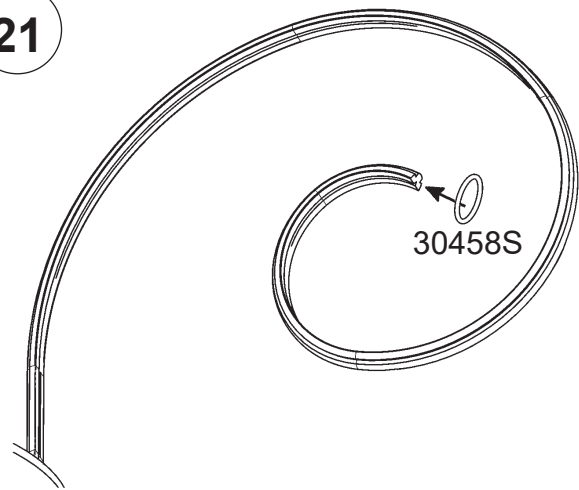

HELENIA AT1008N-__ __H

8 Lights
Diameter: 31-1/2"
Height: 34"
Hanging Weight: 22lbs.

THIS DESIGN IS THE PROPRIETARY
TRADE DRESS/TRADEMARK OF
W SCHONBEK LLC.

 **SCHONBEK** | 1870

 **SCHONBEK** | 1870

								
MAX 60 W	110-120 V							

WARNING:

1 

Electrical Danger Turn Power Off

All electrical components must be installed by a licensed electrician in accordance with the National Electric Code and the appropriate local electrical codes.

8 X  : 30458S

20

You will need 8 - B10
25 Watts Recommended
60 Watts Max

Install bulbs and be sure
to test fixture BEFORE
trimming.

21

30458S