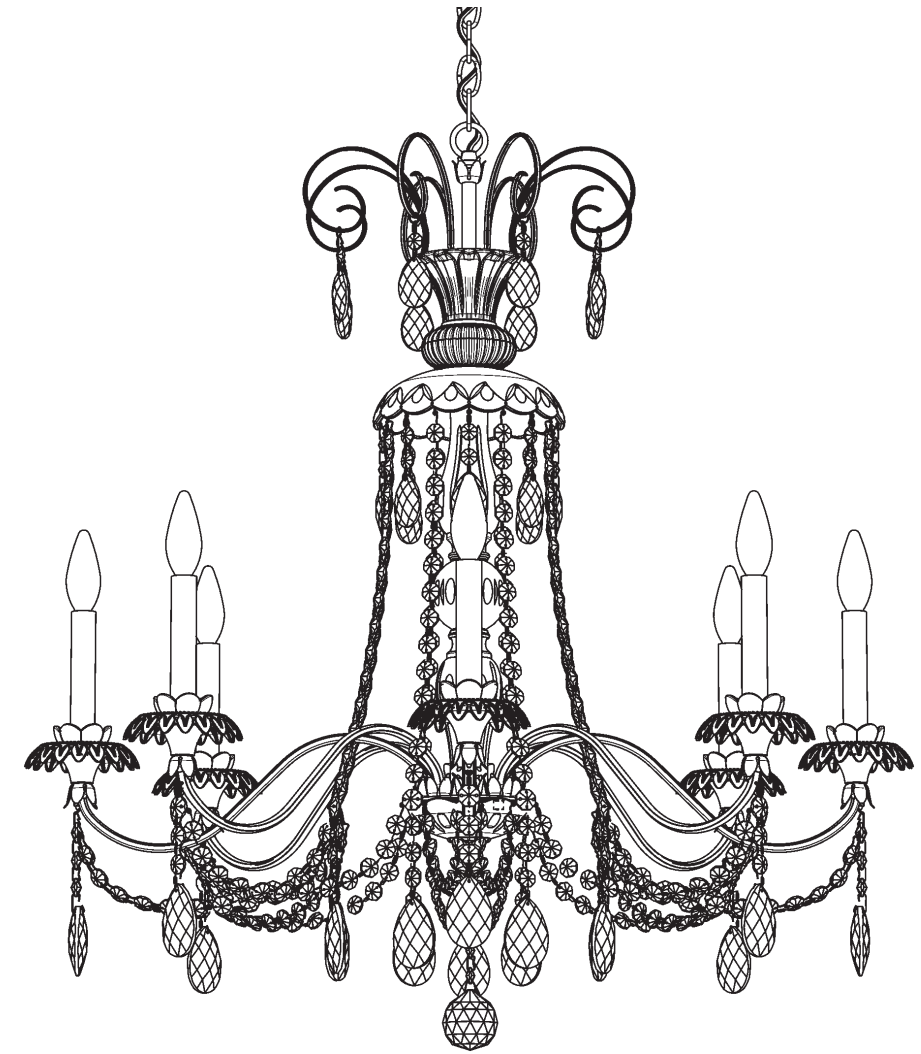

HELENIA AT1008N-__ __H

8 Lights
Diameter: 31-1/2"
Height: 34"
Hanging Weight: 22lbs.

THIS DESIGN IS THE PROPRIETARY
TRADE DRESS/TRADEMARK OF
W SCHONBEK LLC.

 **SCHONBEK** | 1870

 **SCHONBEK** | 1870

								
MAX 60 W	110-120 V							