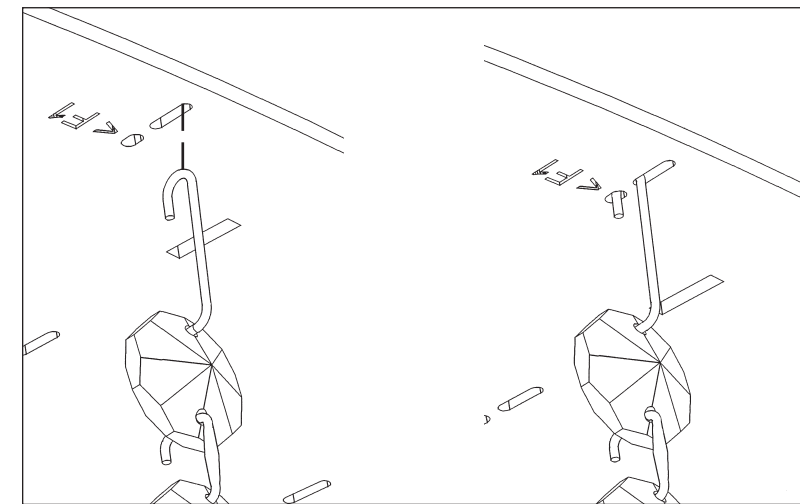

 **SCHONBEK** | 1870

**CHANTANT**  
**CH1201N- \_\_ \_ O**

**T**HIS DESIGN IS THE PROPRIETARY  
TRADE DRESS/TRADEMARK OF  
W SCHONBEK LLC.

4 Lights  
Diameter: 14"  
Height: 23-1/2"  
Hanging Weight: 12-1/2lbs.

 **SCHONBEK** | 1870

**CHANTANT**  
**CH1201N- \_\_ \_R**

**T**HIS DESIGN IS THE PROPRIETARY  
TRADE DRESS/TRADEMARK OF  
W SCHONBEK LLC.

4 Lights  
Diameter: 14"  
Height: 23-1/2"  
Hanging Weight: 12-1/2lbs.

 **SCHONBEK** | 1870

			<b>S</b>					
MAX <b>35</b> W	110-120 V							

4 X  : GU10 35W MAX 

7

- 8 A1 - A7
- 9 B1 - B8
- 10 C1 - C15
- 11 D1 - D15
- 12 E1 - E18

After hanging all trim, remove labels from crystals. If residue remains, wipe off crystal with a soft, dry cloth.