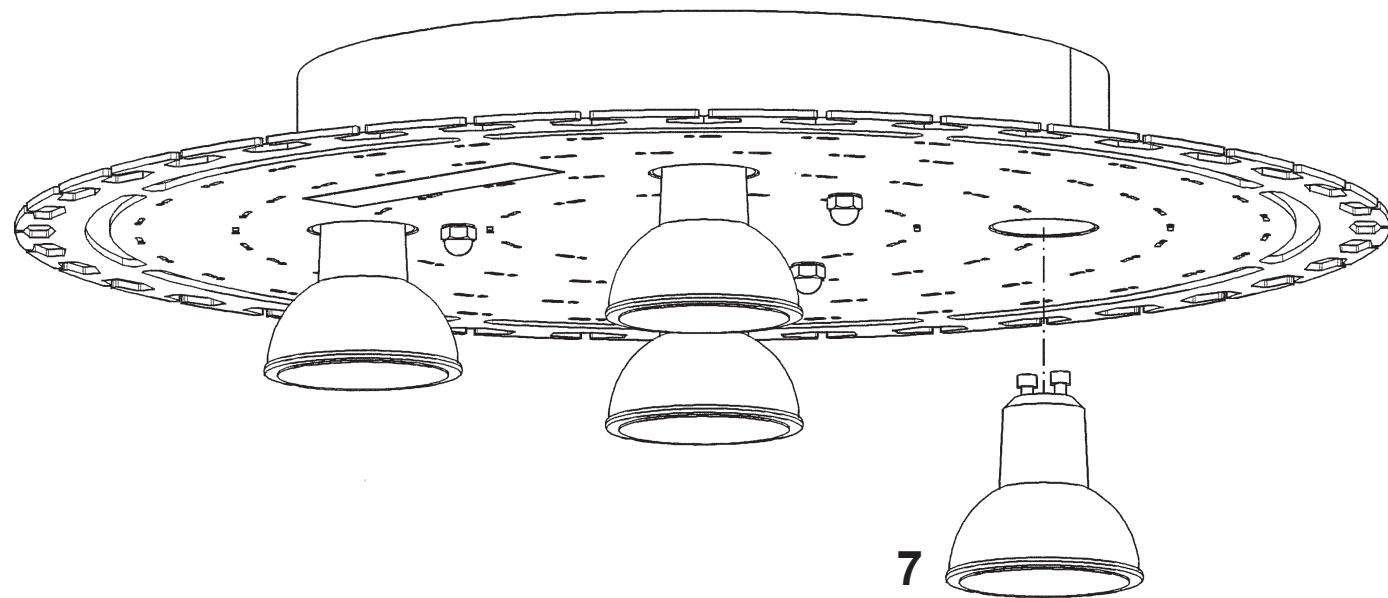

 **SCHONBEK** | 1870

**CHANTANT**  
**CH1201N- \_\_ \_ O**

**T**HIS DESIGN IS THE PROPRIETARY  
TRADE DRESS/TRADEMARK OF  
W SCHONBEK LLC.

4 Lights  
Diameter: 14"  
Height: 23-1/2"  
Hanging Weight: 12-1/2lbs.

 **SCHONBEK** | 1870

			<b>S</b>					
MAX <b>35</b> W	110-120 V							

4 X  : GU10 35W MAX 

7

- 8 A1 - A7
- 9 B1 - B8
- 10 C1 - C15
- 11 D1 - D15
- 12 E1 - E18

After hanging all trim, remove labels from crystals. If residue remains, wipe off crystal with a soft, dry cloth.

 **SCHONBEK** | 1870

**CHANTANT**  
**CH1201N- \_\_ \_R**

**T**HIS DESIGN IS THE PROPRIETARY  
TRADE DRESS/TRADEMARK OF  
W SCHONBEK LLC.

4 Lights  
Diameter: 14"  
Height: 23-1/2"  
Hanging Weight: 12-1/2lbs.