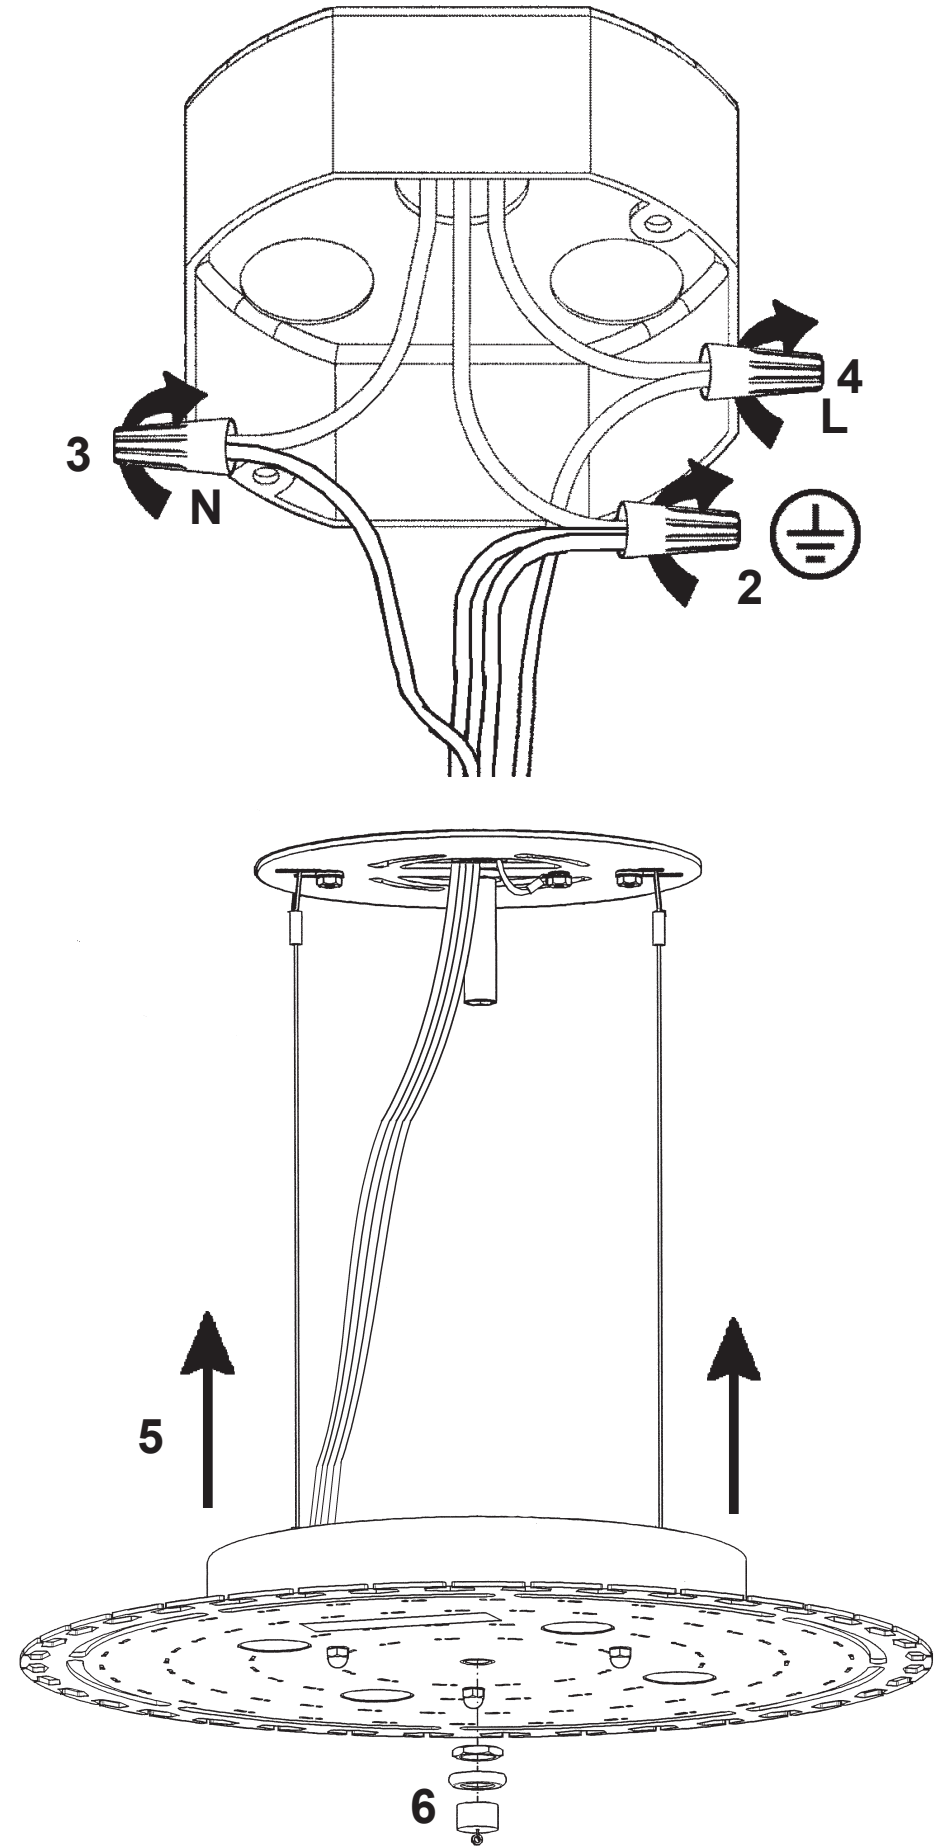

 **SCHONBEK** | 1870

**CHANTANT**  
**CH1201N- \_\_ \_ O**

**T**HIS DESIGN IS THE PROPRIETARY  
TRADE DRESS/TRADEMARK OF  
W SCHONBEK LLC.

4 Lights  
Diameter: 14"  
Height: 23-1/2"  
Hanging Weight: 12-1/2lbs.

 **SCHONBEK** | 1870

			<b>S</b>					
MAX <b>35</b> W	110-120 V							

4 X  : GU10 35W MAX 

7

- 8 A1 - A7
- 9 B1 - B8
- 10 C1 - C15
- 11 D1 - D15
- 12 E1 - E18

After hanging all trim, remove labels from crystals. If residue remains, wipe off crystal with a soft, dry cloth.

 **SCHONBEK** | 1870

**CHANTANT**  
**CH1201N- \_\_ \_R**

**T**HIS DESIGN IS THE PROPRIETARY  
TRADE DRESS/TRADEMARK OF  
W SCHONBEK LLC.

4 Lights  
Diameter: 14"  
Height: 23-1/2"  
Hanging Weight: 12-1/2lbs.