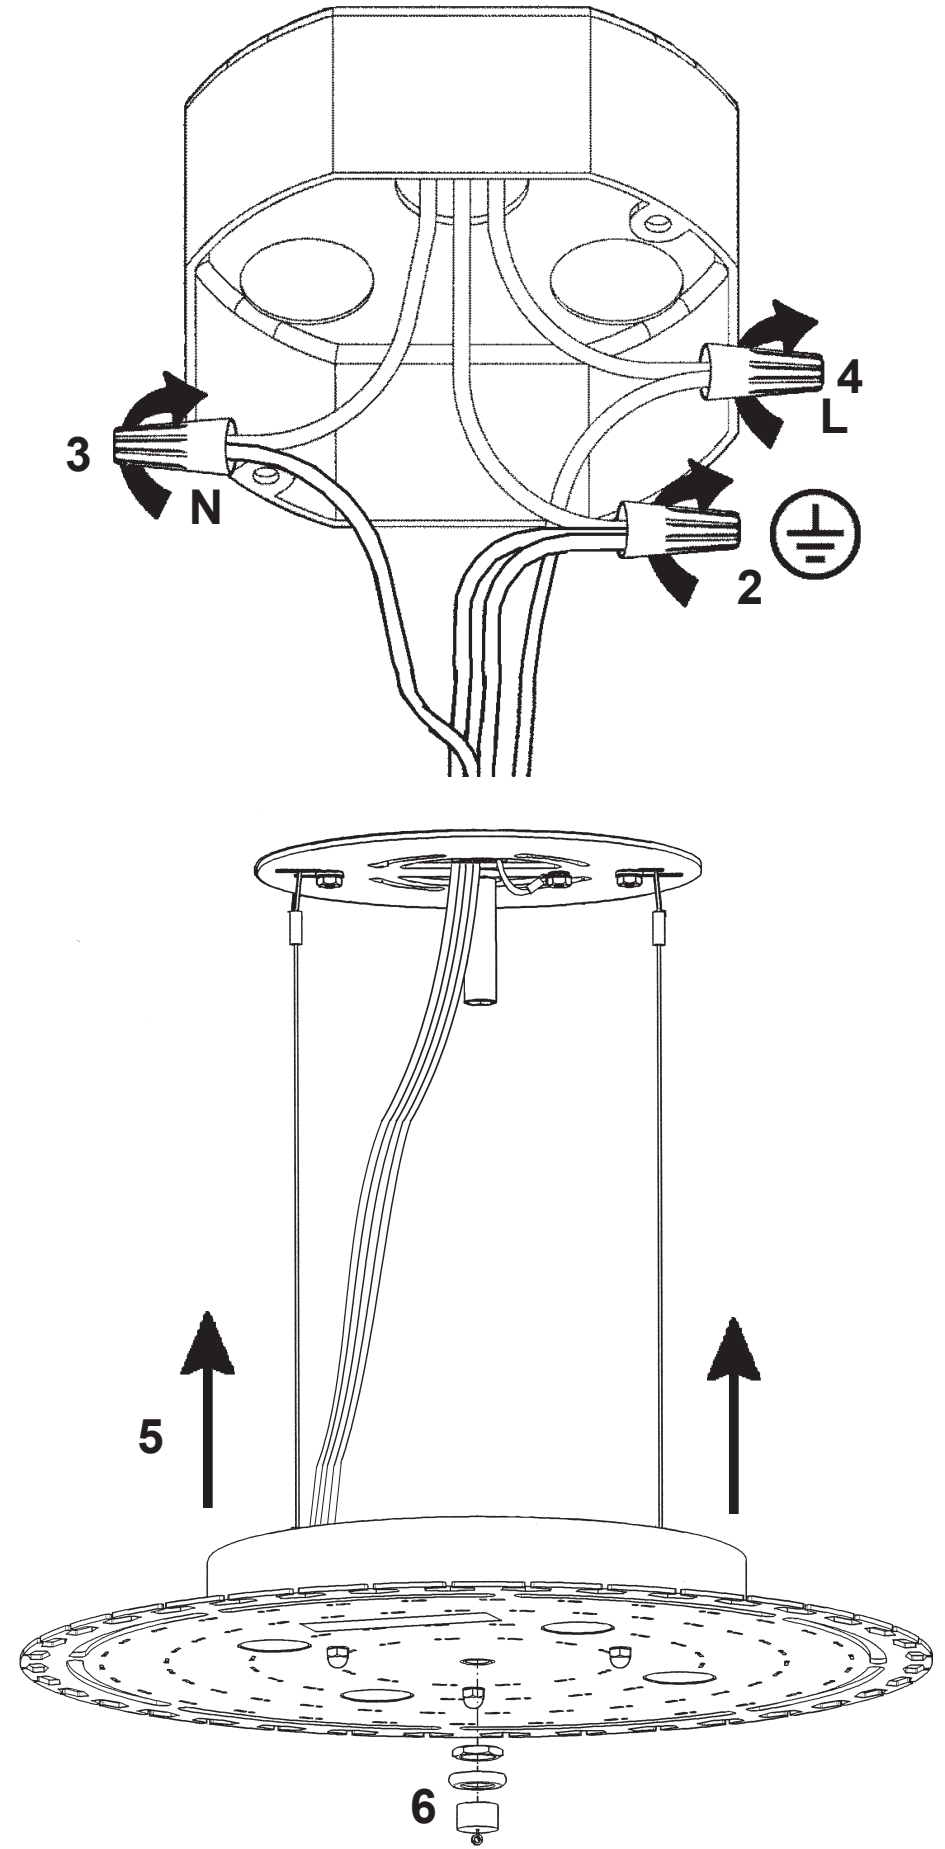

 **SCHONBEK** | 1870

**CHANTANT**  
**CH1201N- \_\_ \_ O**

**T**HIS DESIGN IS THE PROPRIETARY  
TRADE DRESS/TRADEMARK OF  
W SCHONBEK LLC.

4 Lights  
Diameter: 14"  
Height: 23-1/2"  
Hanging Weight: 12-1/2lbs.

 **SCHONBEK** | 1870

			<b>S</b>					
MAX <b>35</b> W	110-120 V							

4 X  : GU10 35W MAX 

7

- 8 A1 - A7
- 9 B1 - B8
- 10 C1 - C15
- 11 D1 - D15
- 12 E1 - E18

After hanging all trim, remove labels from crystals. If residue remains, wipe off crystal with a soft, dry cloth.

 **SCHONBEK** | 1870

**CHANTANT**  
**CH1201N- \_\_ \_R**

**T**HIS DESIGN IS THE PROPRIETARY  
TRADE DRESS/TRADEMARK OF  
W SCHONBEK LLC.

4 Lights  
Diameter: 14"  
Height: 23-1/2"  
Hanging Weight: 12-1/2lbs.