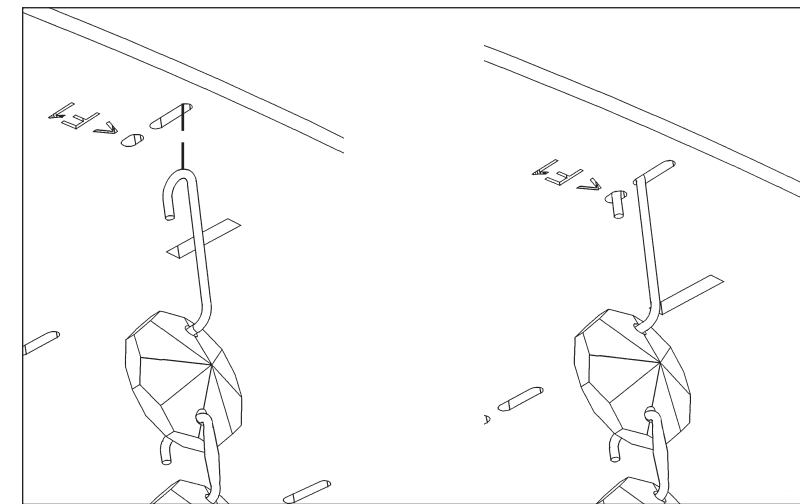

 **SCHONBEK** | 1870

**CHANTANT**  
**CH1201N- \_\_ \_ O**

**T**HIS DESIGN IS THE PROPRIETARY  
TRADE DRESS/TRADEMARK OF  
W SCHONBEK LLC.

4 Lights  
Diameter: 14"  
Height: 23-1/2"  
Hanging Weight: 12-1/2lbs.

 **SCHONBEK** | 1870

			<b>S</b>					
MAX <b>35</b> W	110-120 V							

4 X  : GU10 35W MAX 

7

- 8 A1 - A7
- 9 B1 - B8
- 10 C1 - C15
- 11 D1 - D15
- 12 E1 - E18

After hanging all trim, remove labels from crystals. If residue remains, wipe off crystal with a soft, dry cloth.

 **SCHONBEK** | 1870

**CHANTANT**  
**CH1201N- \_\_ \_R**

**T**HIS DESIGN IS THE PROPRIETARY  
TRADE DRESS/TRADEMARK OF  
W SCHONBEK LLC.

4 Lights  
Diameter: 14"  
Height: 23-1/2"  
Hanging Weight: 12-1/2lbs.