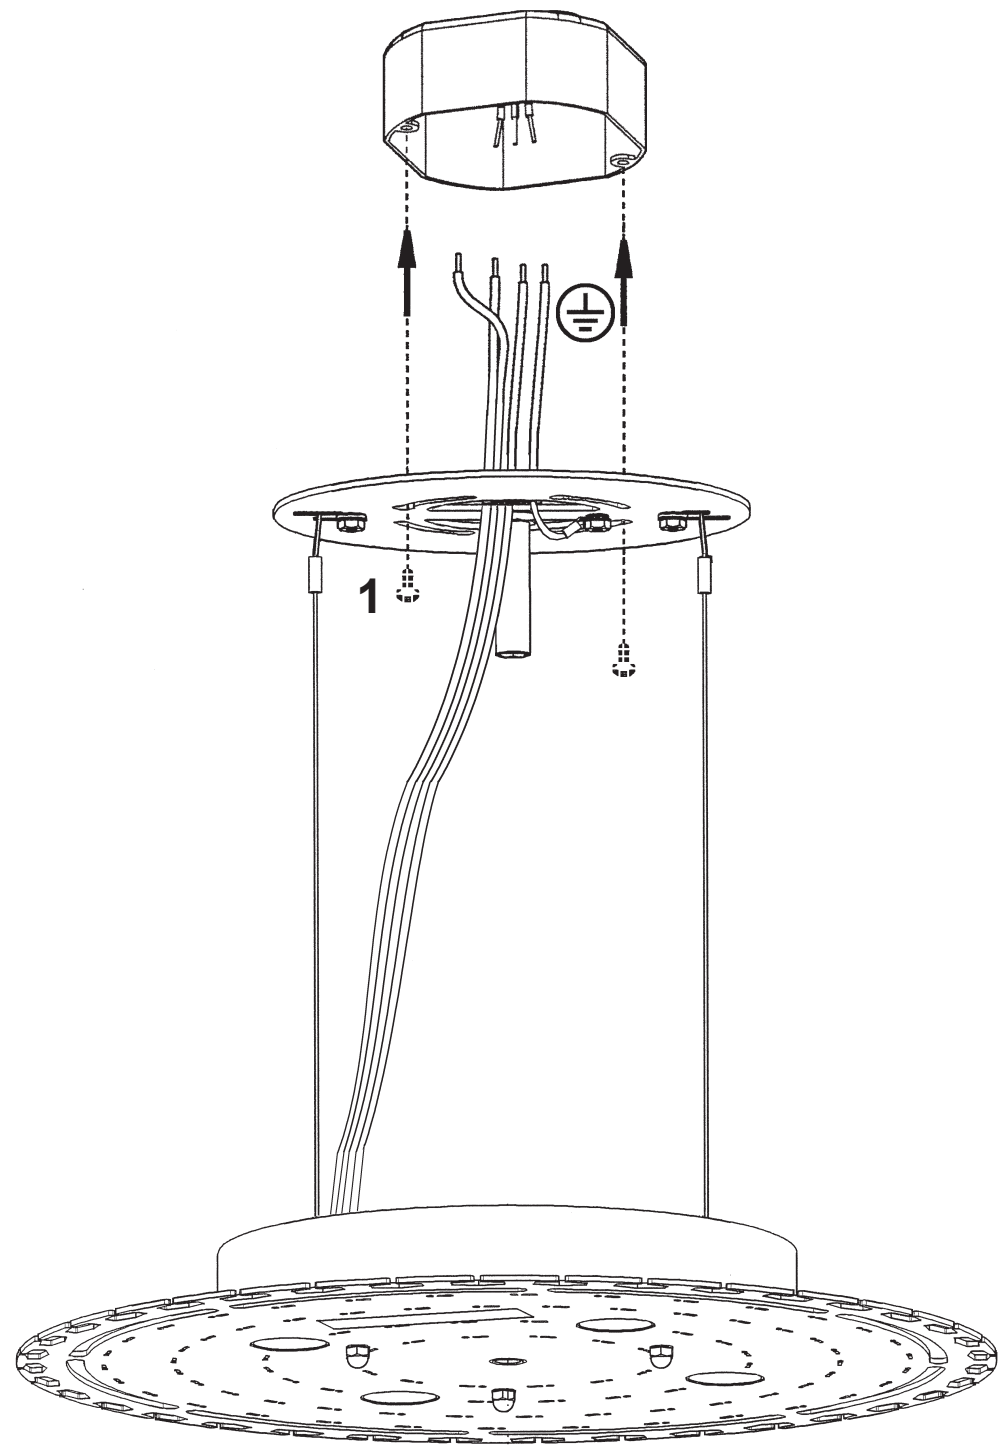

 **SCHONBEK** | 1870

**CHANTANT**  
**CH1201N- \_\_ \_ O**

**T**HIS DESIGN IS THE PROPRIETARY  
TRADE DRESS/TRADEMARK OF  
W SCHONBEK LLC.

4 Lights  
Diameter: 14"  
Height: 23-1/2"  
Hanging Weight: 12-1/2lbs.

 **SCHONBEK** | 1870

			<b>S</b>					
MAX <b>35</b> W	110-120 V							

4 X  : GU10 35W MAX 

7

- 8 A1 - A7
- 9 B1 - B8
- 10 C1 - C15
- 11 D1 - D15
- 12 E1 - E18

After hanging all trim, remove labels from crystals. If residue remains, wipe off crystal with a soft, dry cloth.

 **SCHONBEK** | 1870

**CHANTANT**  
**CH1201N- \_\_ \_R**

**T**HIS DESIGN IS THE PROPRIETARY  
TRADE DRESS/TRADEMARK OF  
W SCHONBEK LLC.

4 Lights  
Diameter: 14"  
Height: 23-1/2"  
Hanging Weight: 12-1/2lbs.