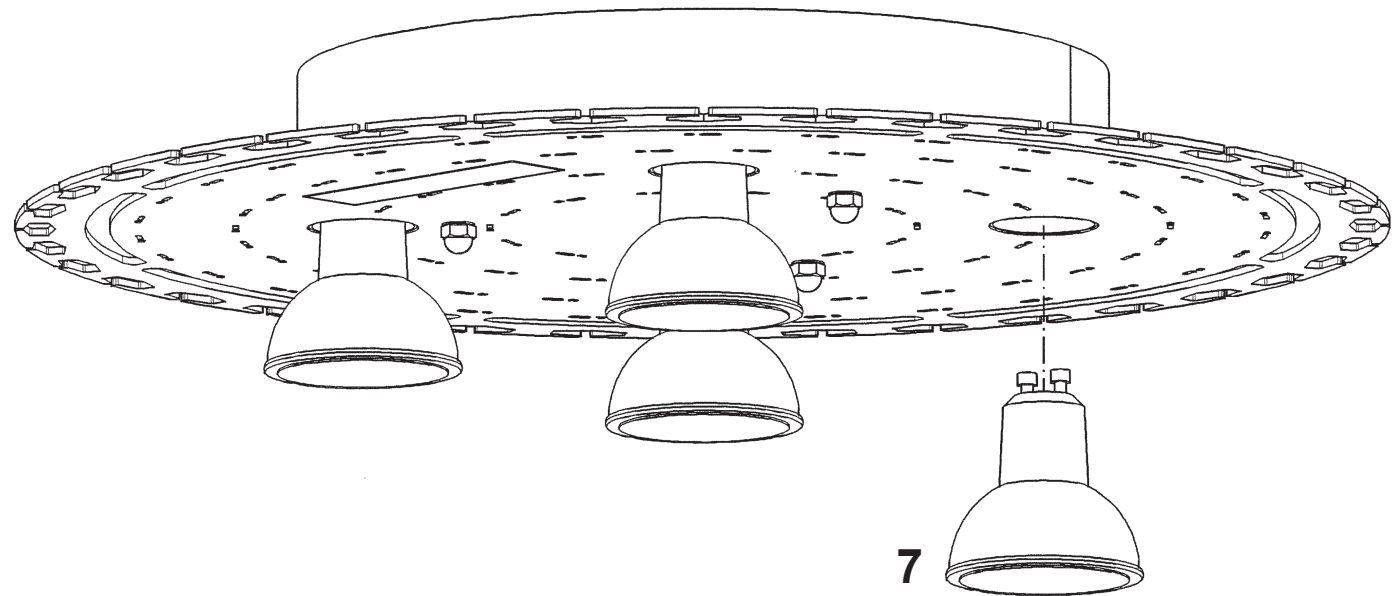

 **SCHONBEK** | 1870

**CHANTANT**  
**CH1201N- \_\_ \_ O**

**T**HIS DESIGN IS THE PROPRIETARY  
TRADE DRESS/TRADEMARK OF  
W SCHONBEK LLC.

4 Lights  
Diameter: 14"  
Height: 23-1/2"  
Hanging Weight: 12-1/2lbs.

 **SCHONBEK** | 1870

			<b>S</b>					
MAX <b>35</b> W	110-120 V							

4 X  : GU10 35W MAX 

7

- 8 A1 - A7
- 9 B1 - B8
- 10 C1 - C15
- 11 D1 - D15
- 12 E1 - E18

After hanging all trim, remove labels from crystals. If residue remains, wipe off crystal with a soft, dry cloth.

 **SCHONBEK** | 1870

**CHANTANT**  
**CH1201N- \_\_ \_R**

**T**HIS DESIGN IS THE PROPRIETARY  
TRADE DRESS/TRADEMARK OF  
W SCHONBEK LLC.

4 Lights  
Diameter: 14"  
Height: 23-1/2"  
Hanging Weight: 12-1/2lbs.