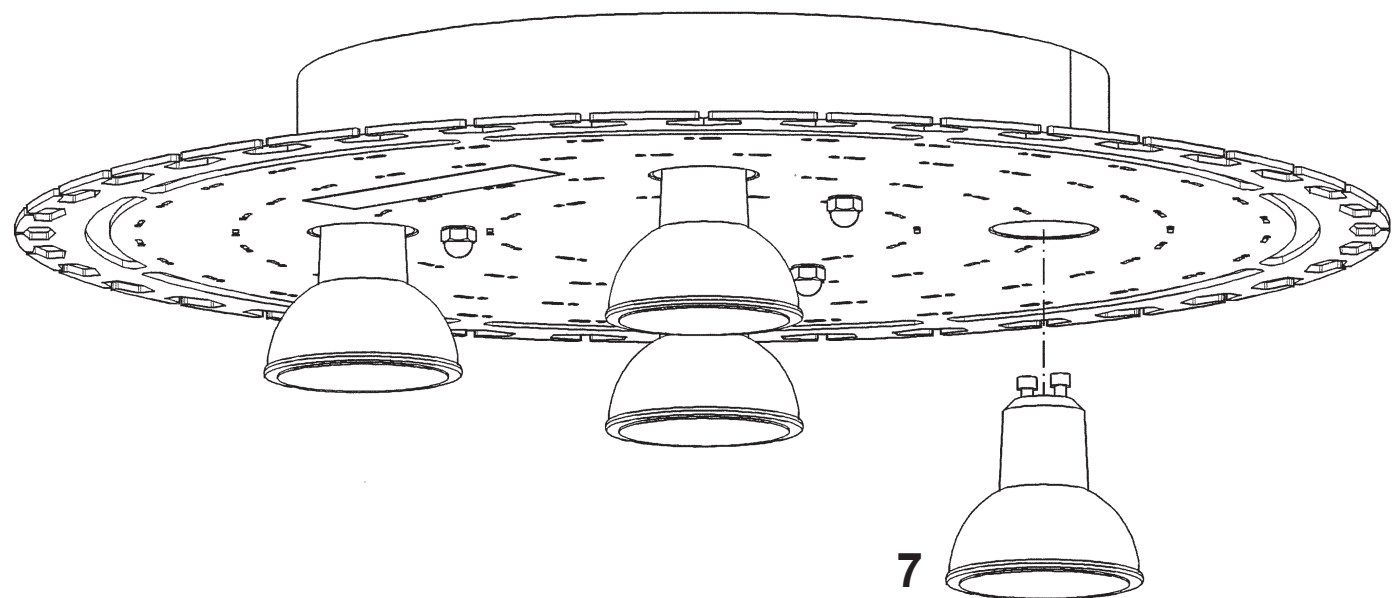

CHANTANT CH1202N- __ _ O

THIS DESIGN IS THE PROPRIETARY
TRADE DRESS/TRADEMARK OF
W SCHONBEK LLC.

4 Lights
Diameter: 14"
Height: 35-1/2"
Hanging Weight: 14lbs.

MAX 35 W	110-120 V						

4 X  : GU10 35W MAX 

THIS DESIGN IS THE PROPRIETARY
TRADE DRESS/TRADEMARK OF
W SCHONBEK LLC.

4 Lights
Diameter: 14"
Height: 35-1/2"
Hanging Weight: 14lbs.

MAX 35 W	110-120 V						

4 X  : GU10 35W MAX 

7

- 8 A1 - A7
- 9 B1 - B8
- 10 C1 - C15
- 11 D1 - D15
- 12 E1 - E18