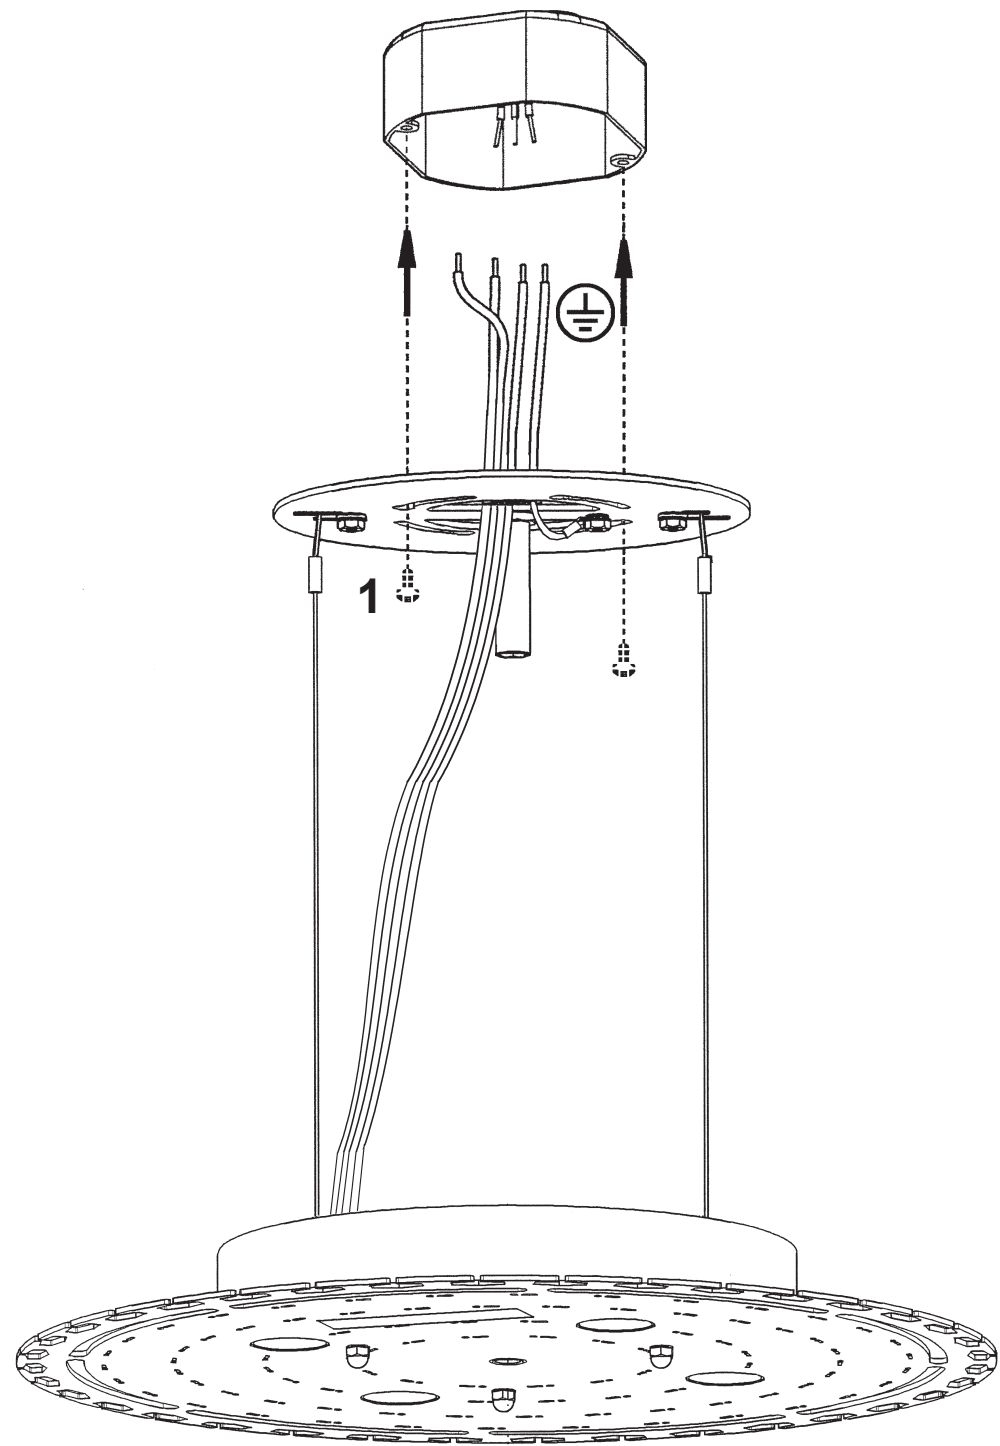

CHANTANT CH1202N- __ _ O

THIS DESIGN IS THE PROPRIETARY
TRADE DRESS/TRADEMARK OF
W SCHONBEK LLC.

4 Lights
Diameter: 14"
Height: 35-1/2"
Hanging Weight: 14lbs.

MAX 35 W	110-120 V						

4 X  : GU10 35W MAX 

7

- 8 A1 - A7
- 9 B1 - B8
- 10 C1 - C15
- 11 D1 - D15
- 12 E1 - E18

After hanging all trim, remove labels from crystals. If residue remains, wipe off crystal with a soft, dry cloth.

CHANTANT CH1202N- __ _R

THIS DESIGN IS THE PROPRIETARY
TRADE DRESS/TRADEMARK OF
W SCHONBEK LLC.

4 Lights
Diameter: 14"
Height: 35-1/2"
Hanging Weight: 14lbs.

MAX 35 W	110-120 V						

4 X  : GU10 35W MAX 

7

- 8 A1 - A7
- 9 B1 - B8
- 10 C1 - C15
- 11 D1 - D15
- 12 E1 - E18

After hanging all trim, remove labels from crystals. If residue remains, wipe off crystal with a soft, dry cloth.