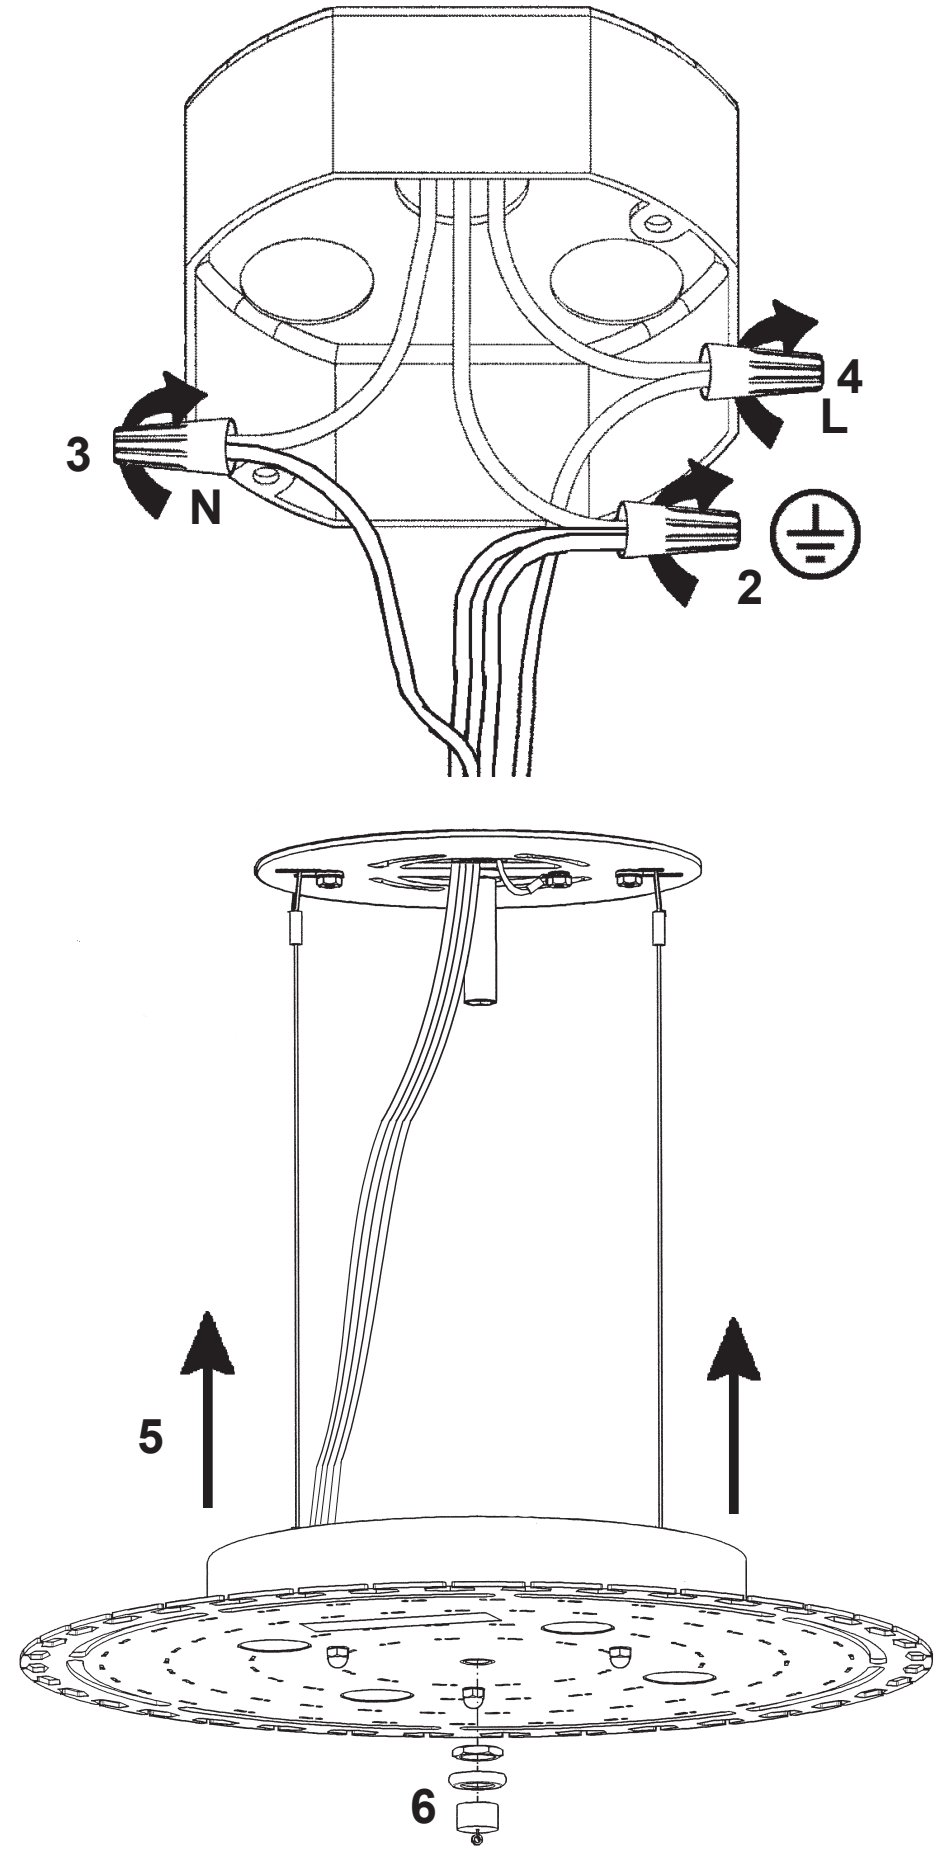

CHANTANT CH1202N- __ _ O

THIS DESIGN IS THE PROPRIETARY
TRADE DRESS/TRADEMARK OF
W SCHONBEK LLC.

4 Lights
Diameter: 14"
Height: 35-1/2"
Hanging Weight: 14lbs.

MAX 35 W	110-120 V						

4 X  : GU10 35W MAX 

7

- 8 A1 - A7
- 9 B1 - B8
- 10 C1 - C15
- 11 D1 - D15
- 12 E1 - E18

After hanging all trim, remove labels from crystals. If residue remains, wipe off crystal with a soft, dry cloth.

CHANTANT CH1202N- __ _R

THIS DESIGN IS THE PROPRIETARY
TRADE DRESS/TRADEMARK OF
W SCHONBEK LLC.

4 Lights
Diameter: 14"
Height: 35-1/2"
Hanging Weight: 14lbs.

MAX 35 W	110-120 V						

4 X  : GU10 35W MAX 

7

- 8 A1 - A7
- 9 B1 - B8
- 10 C1 - C15
- 11 D1 - D15
- 12 E1 - E18