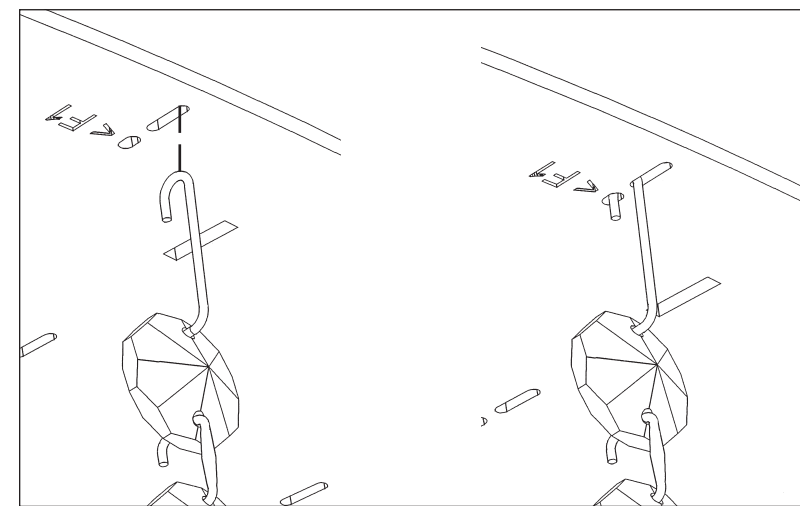

CHANTANT CH1202N- __ _ O

THIS DESIGN IS THE PROPRIETARY
TRADE DRESS/TRADEMARK OF
W SCHONBEK LLC.

4 Lights
Diameter: 14"
Height: 35-1/2"
Hanging Weight: 14lbs.

MAX 35 W	110-120 V						

4 X  : GU10 35W MAX 

7

- 8 A1 - A7
- 9 B1 - B8
- 10 C1 - C15
- 11 D1 - D15
- 12 E1 - E18

After hanging all trim, remove labels from crystals. If residue remains, wipe off crystal with a soft, dry cloth.

CHANTANT CH1202N- __ _R

THIS DESIGN IS THE PROPRIETARY
TRADE DRESS/TRADEMARK OF
W SCHONBEK LLC.

4 Lights
Diameter: 14"
Height: 35-1/2"
Hanging Weight: 14lbs.

MAX 35 W	110-120 V						

4 X  : GU10 35W MAX 

7

- 8 A1 - A7
- 9 B1 - B8
- 10 C1 - C15
- 11 D1 - D15
- 12 E1 - E18