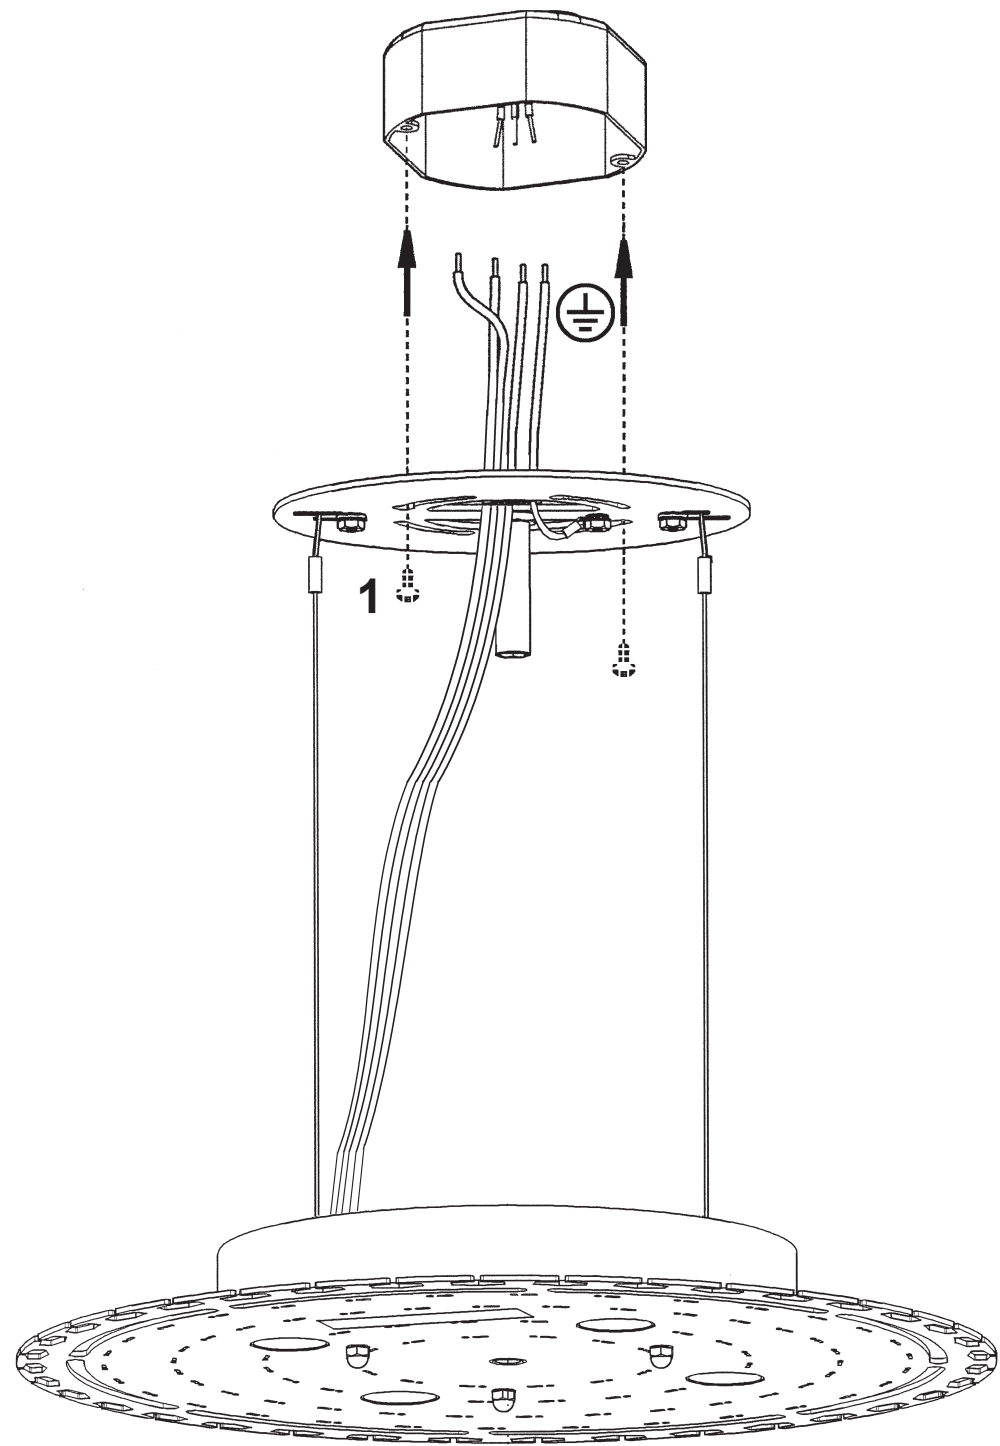

CHANTANT CH1202N- __ _ O

THIS DESIGN IS THE PROPRIETARY
TRADE DRESS/TRADEMARK OF
W SCHONBEK LLC.

4 Lights
Diameter: 14"
Height: 35-1/2"
Hanging Weight: 14lbs.

MAX 35 W	110-120 V						

4 X  : GU10 35W MAX 

7

- 8 A1 - A7
- 9 B1 - B8
- 10 C1 - C15
- 11 D1 - D15
- 12 E1 - E18

After hanging all trim, remove labels from crystals. If residue remains, wipe off crystal with a soft, dry cloth.

CHANTANT CH1202N- __ _R

THIS DESIGN IS THE PROPRIETARY
TRADE DRESS/TRADEMARK OF
W SCHONBEK LLC.

4 Lights
Diameter: 14"
Height: 35-1/2"
Hanging Weight: 14lbs.

MAX 35 W	110-120 V						

4 X  : GU10 35W MAX 

7

- 8 A1 - A7
- 9 B1 - B8
- 10 C1 - C15
- 11 D1 - D15
- 12 E1 - E18