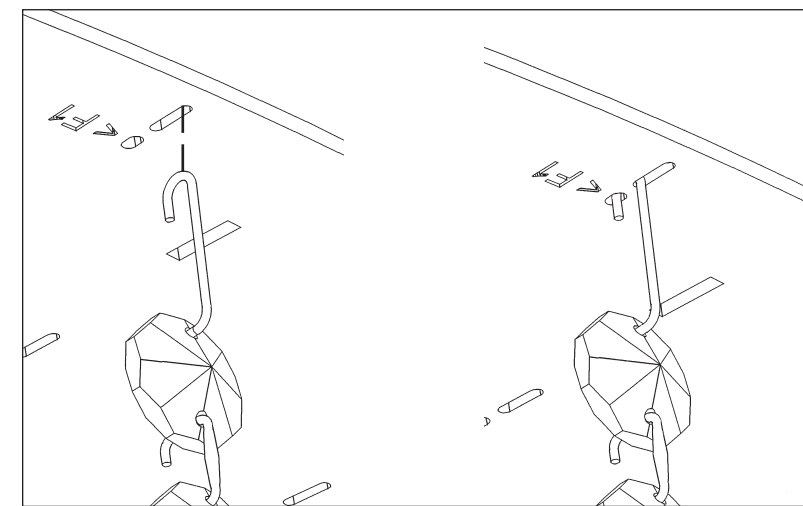

CHANTANT CH1202N- __ _ O

THIS DESIGN IS THE PROPRIETARY
TRADE DRESS/TRADEMARK OF
W SCHONBEK LLC.

4 Lights
Diameter: 14"
Height: 35-1/2"
Hanging Weight: 14lbs.

MAX 35 W	110-120 V						

4 X  : GU10 35W MAX 

THIS DESIGN IS THE PROPRIETARY
TRADE DRESS/TRADEMARK OF
W SCHONBEK LLC.

4 Lights
Diameter: 14"
Height: 35-1/2"
Hanging Weight: 14lbs.

MAX 35 W	110-120 V						

4 X  : GU10 35W MAX 

7

- 8 A1 - A7
- 9 B1 - B8
- 10 C1 - C15
- 11 D1 - D15
- 12 E1 - E18