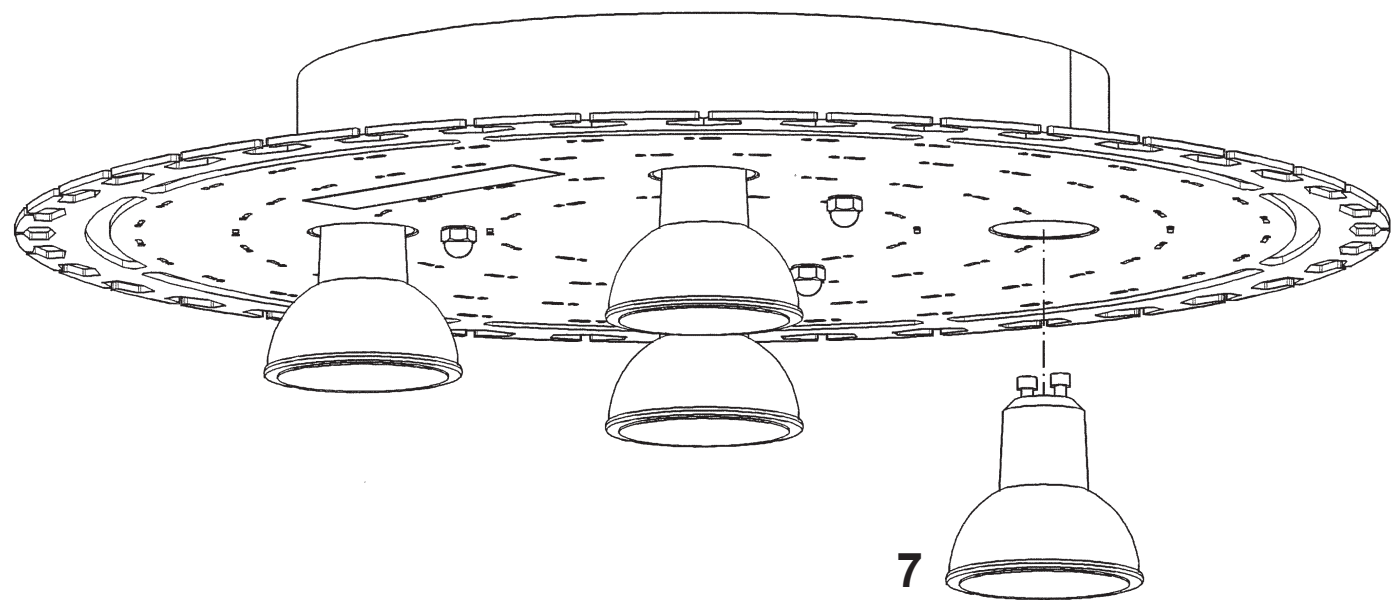

CHANTANT CH1202N- __ _ O

THIS DESIGN IS THE PROPRIETARY
TRADE DRESS/TRADEMARK OF
W SCHONBEK LLC.

4 Lights
Diameter: 14"
Height: 35-1/2"
Hanging Weight: 14lbs.

MAX 35 W	110-120 V						

4 X  : GU10 35W MAX 

7

- 8 A1 - A7
- 9 B1 - B8
- 10 C1 - C15
- 11 D1 - D15
- 12 E1 - E18

After hanging all trim, remove labels from crystals. If residue remains, wipe off crystal with a soft, dry cloth.

CHANTANT CH1202N- __ _R

THIS DESIGN IS THE PROPRIETARY
TRADE DRESS/TRADEMARK OF
W SCHONBEK LLC.

4 Lights
Diameter: 14"
Height: 35-1/2"
Hanging Weight: 14lbs.

MAX 35 W	110-120 V						

4 X  : GU10 35W MAX 

7

- 8 A1 - A7
- 9 B1 - B8
- 10 C1 - C15
- 11 D1 - D15
- 12 E1 - E18