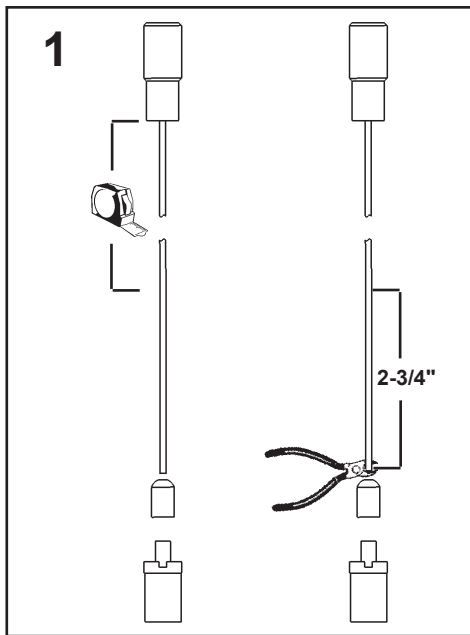

 **SCHONBEK** | 1870

CHANTANT
CH1212N- __ _ O

THIS DESIGN IS THE PROPRIETARY
TRADE DRESS/TRADEMARK OF
W SCHONBEK LLC.

4 Lights
Diameter: 14"
Height: 35"
Hanging Weight: 16lbs.

 **SCHONBEK** | 1870

			S					
MAX 50 W	110-120 V							

1 X  : 1746

1746

4

4 X  : GU10 50W MAX 

- 13** A1 - A7
- 14** B1 - B8
- 15** C1 - C15
- 16** D1 - D15
- 17** E1 - E18

After hanging all trim, remove labels from crystals. If residue remains, wipe off crystal with a soft, dry cloth.

 **SCHONBEK** | 1870

CHANTANT
CH1212N- __ __ R

THIS DESIGN IS THE PROPRIETARY
TRADE DRESS/TRADEMARK OF
W SCHONBEK LLC.

4 Lights
Diameter: 14"
Height: 35"
Hanging Weight: 16lbs.

 **SCHONBEK** | 1870

			S					
MAX 50 W	110-120 V							

1 X  : 1746

1746

3

4

4 X  : GU10 50W MAX 

- 13** A1 - A7
- 14** B1 - B8
- 15** C1 - C15
- 16** D1 - D15
- 17** E1 - E18

After hanging all trim, remove labels from crystals. If residue remains, wipe off crystal with a soft, dry cloth.