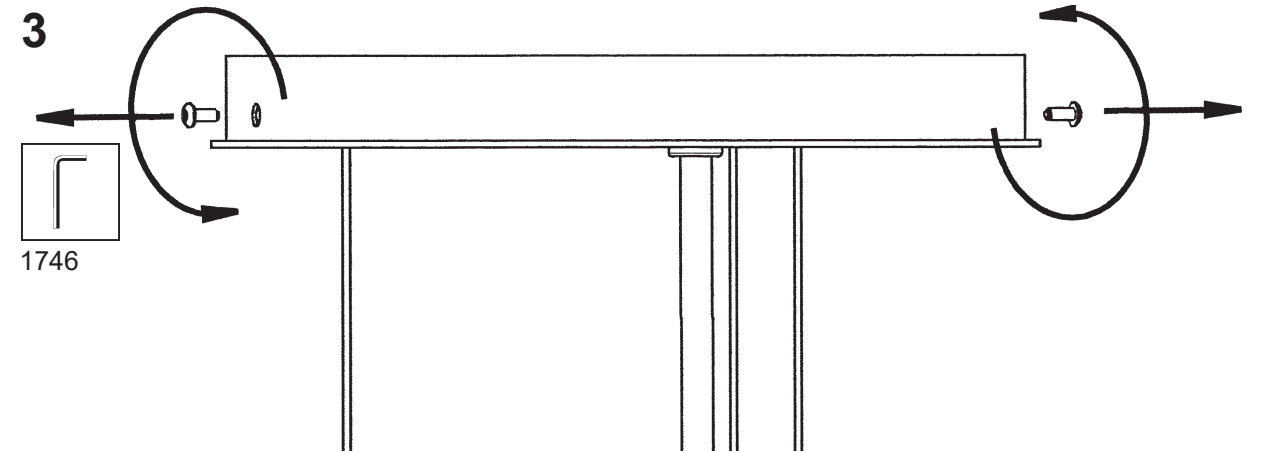

 **SCHONBEK** | 1870

CHANTANT
CH1212N- __ _ O

THIS DESIGN IS THE PROPRIETARY
TRADE DRESS/TRADEMARK OF
W SCHONBEK LLC.

4 Lights
Diameter: 14"
Height: 35"
Hanging Weight: 16lbs.

 **SCHONBEK** | 1870

			S					
MAX 50 W	110-120 V							

1 X  : 1746

1746

4

4 X  : GU10 50W MAX 

- 13** A1 - A7
- 14** B1 - B8
- 15** C1 - C15
- 16** D1 - D15
- 17** E1 - E18

After hanging all trim, remove labels from crystals. If residue remains, wipe off crystal with a soft, dry cloth.

 **SCHONBEK** | 1870

CHANTANT
CH1212N- __ __ R

THIS DESIGN IS THE PROPRIETARY
TRADE DRESS/TRADEMARK OF
W SCHONBEK LLC.

4 Lights
Diameter: 14"
Height: 35"
Hanging Weight: 16lbs.

 **SCHONBEK** | 1870

			S					
MAX 50 W	110-120 V							

1 X  : 1746

1746

3

4

4 X  : GU10 50W MAX 

- 13** A1 - A7
- 14** B1 - B8
- 15** C1 - C15
- 16** D1 - D15
- 17** E1 - E18

After hanging all trim, remove labels from crystals. If residue remains, wipe off crystal with a soft, dry cloth.