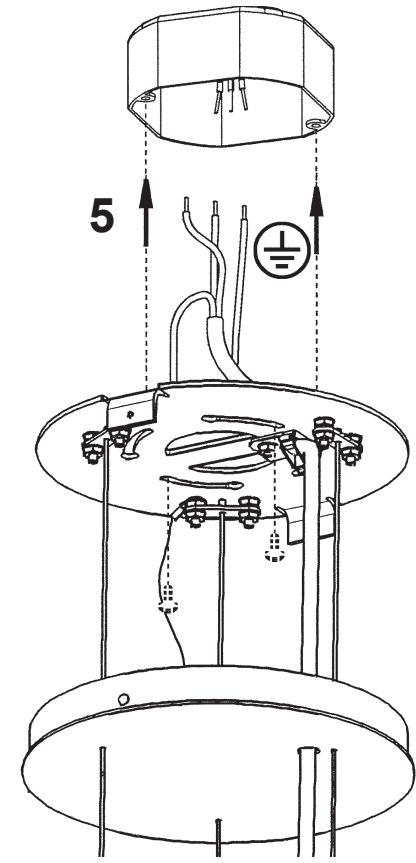

 **SCHONBEK** | 1870

CHANTANT
CH1212N- __ _ O

THIS DESIGN IS THE PROPRIETARY
TRADE DRESS/TRADEMARK OF
W SCHONBEK LLC.

4 Lights
Diameter: 14"
Height: 35"
Hanging Weight: 16lbs.

 **SCHONBEK** | 1870

			S					
MAX 50 W	110-120 V							

1 X  : 1746

1746

4

4 X  : GU10 50W MAX 

- 13** A1 - A7
- 14** B1 - B8
- 15** C1 - C15
- 16** D1 - D15
- 17** E1 - E18

After hanging all trim, remove labels from crystals. If residue remains, wipe off crystal with a soft, dry cloth.

 **SCHONBEK** | 1870

CHANTANT
CH1212N- __ __ R

THIS DESIGN IS THE PROPRIETARY
TRADE DRESS/TRADEMARK OF
W SCHONBEK LLC.

4 Lights
Diameter: 14"
Height: 35"
Hanging Weight: 16lbs.

 **SCHONBEK** | 1870

			S					
MAX 50 W	110-120 V							

1 X  : 1746

1746

3

4

4 X  : GU10 50W MAX 

- 13** A1 - A7
- 14** B1 - B8
- 15** C1 - C15
- 16** D1 - D15
- 17** E1 - E18

After hanging all trim, remove labels from crystals. If residue remains, wipe off crystal with a soft, dry cloth.