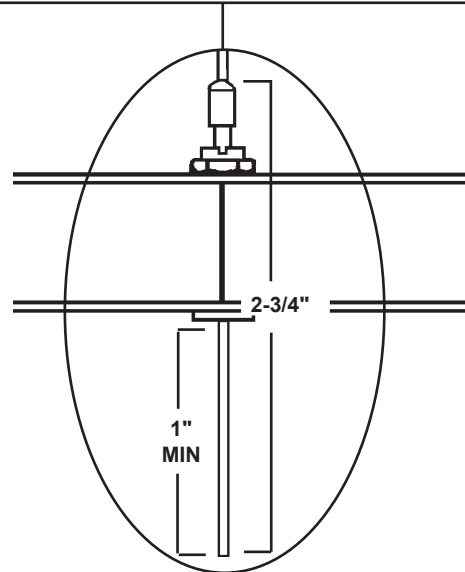

 **SCHONBEK** | 1870

CHANTANT
CH1212N- __ _ O

THIS DESIGN IS THE PROPRIETARY
TRADE DRESS/TRADEMARK OF
W SCHONBEK LLC.

4 Lights
Diameter: 14"
Height: 35"
Hanging Weight: 16lbs.

 **SCHONBEK** | 1870

			S					
MAX 50 W	110-120 V							

1 X  : 1746

1746

4

4 X  : GU10 50W MAX 

- 13** A1 - A7
- 14** B1 - B8
- 15** C1 - C15
- 16** D1 - D15
- 17** E1 - E18

After hanging all trim, remove labels from crystals. If residue remains, wipe off crystal with a soft, dry cloth.

 **SCHONBEK** | 1870

CHANTANT
CH1212N- __ __ R

THIS DESIGN IS THE PROPRIETARY
TRADE DRESS/TRADEMARK OF
W SCHONBEK LLC.

4 Lights
Diameter: 14"
Height: 35"
Hanging Weight: 16lbs.

 **SCHONBEK** | 1870

			S					
MAX 50 W	110-120 V							

1 X  : 1746

1746

3

4

4 X  : GU10 50W MAX 

- 13** A1 - A7
- 14** B1 - B8
- 15** C1 - C15
- 16** D1 - D15
- 17** E1 - E18

After hanging all trim, remove labels from crystals. If residue remains, wipe off crystal with a soft, dry cloth.