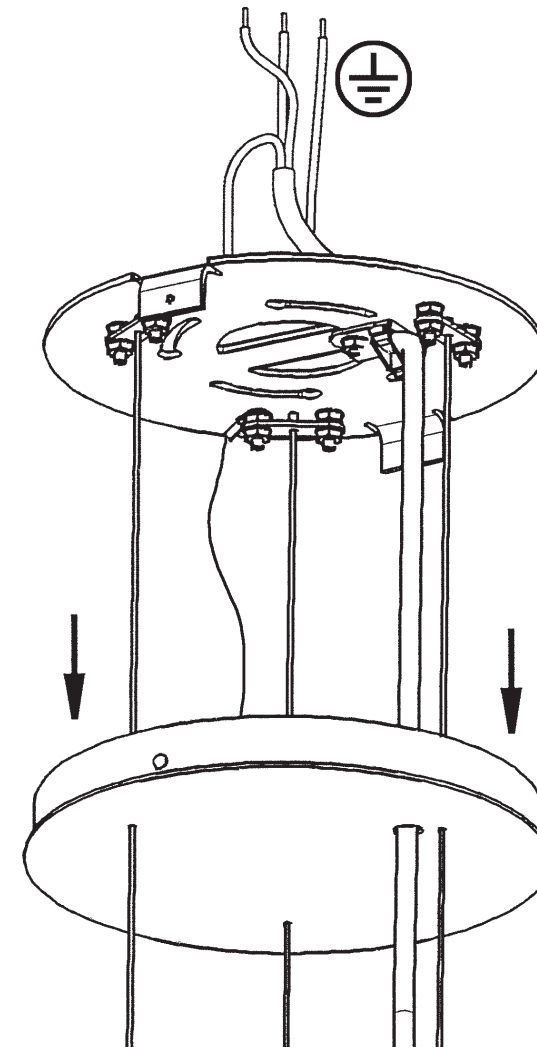

 **SCHONBEK** | 1870

CHANTANT
CH1212N- __ _ O

THIS DESIGN IS THE PROPRIETARY
TRADE DRESS/TRADEMARK OF
W SCHONBEK LLC.

4 Lights
Diameter: 14"
Height: 35"
Hanging Weight: 16lbs.

 **SCHONBEK** | 1870

			S					
MAX 50 W	110-120 V							

1 X  : 1746

1746

4

4 X  : GU10 50W MAX 

- 13** A1 - A7
- 14** B1 - B8
- 15** C1 - C15
- 16** D1 - D15
- 17** E1 - E18

After hanging all trim, remove labels from crystals. If residue remains, wipe off crystal with a soft, dry cloth.

 **SCHONBEK** | 1870

CHANTANT
CH1212N- __ __ R

THIS DESIGN IS THE PROPRIETARY
TRADE DRESS/TRADEMARK OF
W SCHONBEK LLC.

4 Lights
Diameter: 14"
Height: 35"
Hanging Weight: 16lbs.

 **SCHONBEK** | 1870

			S					
MAX 50 W	110-120 V							

1 X  : 1746

1746

3

4

4 X  : GU10 50W MAX 

- 13** A1 - A7
- 14** B1 - B8
- 15** C1 - C15
- 16** D1 - D15
- 17** E1 - E18

After hanging all trim, remove labels from crystals. If residue remains, wipe off crystal with a soft, dry cloth.