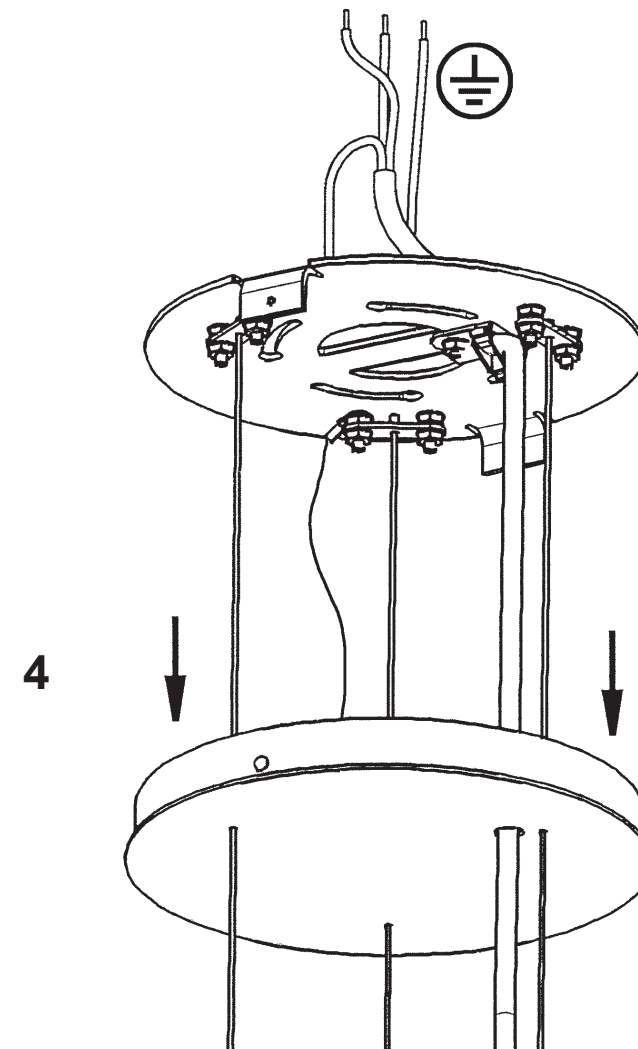

 **SCHONBEK** | 1870

CHANTANT
CH1212N- __ _ O

THIS DESIGN IS THE PROPRIETARY
TRADE DRESS/TRADEMARK OF
W SCHONBEK LLC.

4 Lights
Diameter: 14"
Height: 35"
Hanging Weight: 16lbs.

 **SCHONBEK** | 1870

			S					
MAX 50 W	110-120 V							

1 X  : 1746

1746

4

4 X  : GU10 50W MAX 

- 13** A1 - A7
- 14** B1 - B8
- 15** C1 - C15
- 16** D1 - D15
- 17** E1 - E18

After hanging all trim, remove labels from crystals. If residue remains, wipe off crystal with a soft, dry cloth.

 **SCHONBEK** | 1870

CHANTANT
CH1212N- __ __ R

THIS DESIGN IS THE PROPRIETARY
TRADE DRESS/TRADEMARK OF
W SCHONBEK LLC.

4 Lights
Diameter: 14"
Height: 35"
Hanging Weight: 16lbs.

 **SCHONBEK** | 1870

			S					
MAX 50 W	110-120 V							

1 X  : 1746

1746

3

4

4 X  : GU10 50W MAX 

- 13** A1 - A7
- 14** B1 - B8
- 15** C1 - C15
- 16** D1 - D15
- 17** E1 - E18

After hanging all trim, remove labels from crystals. If residue remains, wipe off crystal with a soft, dry cloth.