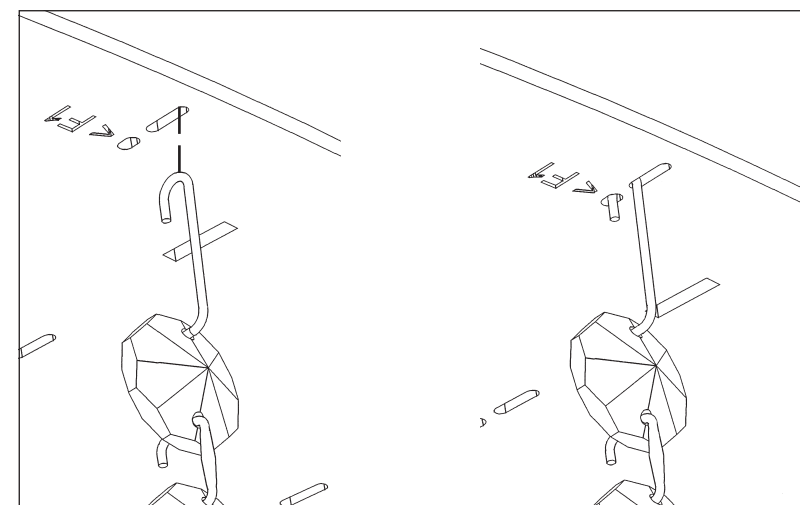

 **SCHONBEK** | 1870

CHANTANT
CH1212N- __ _ O

THIS DESIGN IS THE PROPRIETARY
TRADE DRESS/TRADEMARK OF
W SCHONBEK LLC.

4 Lights
Diameter: 14"
Height: 35"
Hanging Weight: 16lbs.

 **SCHONBEK** | 1870

			S					
MAX 50 W	110-120 V							

 **SCHONBEK** | 1870

CHANTANT
CH1212N- __ __ R

THIS DESIGN IS THE PROPRIETARY
TRADE DRESS/TRADEMARK OF
W SCHONBEK LLC.

4 Lights
Diameter: 14"
Height: 35"
Hanging Weight: 16lbs.

 **SCHONBEK** | 1870

			S					
MAX 50 W	110-120 V							

1 X  : 1746

1746

3

4

4 X  : GU10 50W MAX 

- 13** A1 - A7
- 14** B1 - B8
- 15** C1 - C15
- 16** D1 - D15
- 17** E1 - E18

After hanging all trim, remove labels from crystals. If residue remains, wipe off crystal with a soft, dry cloth.