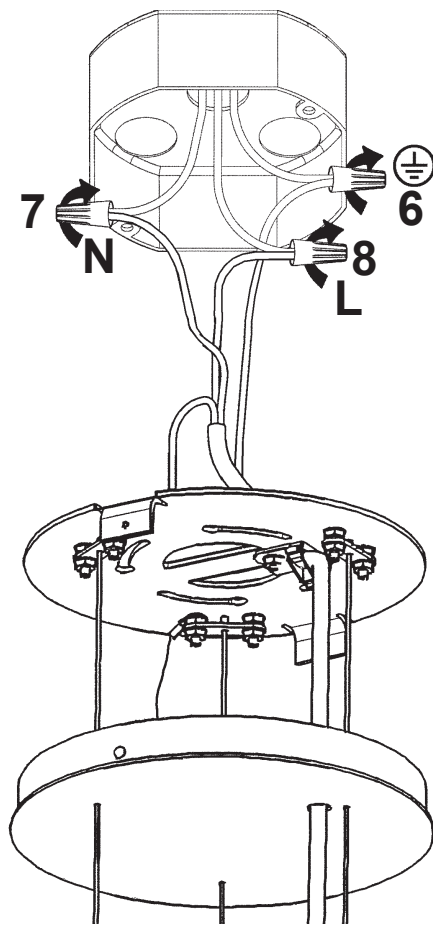

 **SCHONBEK** | 1870

CHANTANT
CH1212N- __ _ O

THIS DESIGN IS THE PROPRIETARY
TRADE DRESS/TRADEMARK OF
W SCHONBEK LLC.

4 Lights
Diameter: 14"
Height: 35"
Hanging Weight: 16lbs.

 **SCHONBEK** | 1870

			S					
MAX 50 W	110-120 V							

1 X  : 1746

1746

4

4 X  : GU10 50W MAX 

- 13** A1 - A7
- 14** B1 - B8
- 15** C1 - C15
- 16** D1 - D15
- 17** E1 - E18

After hanging all trim, remove labels from crystals. If residue remains, wipe off crystal with a soft, dry cloth.

 **SCHONBEK** | 1870

CHANTANT
CH1212N- __ __ R

THIS DESIGN IS THE PROPRIETARY
TRADE DRESS/TRADEMARK OF
W SCHONBEK LLC.

4 Lights
Diameter: 14"
Height: 35"
Hanging Weight: 16lbs.

 **SCHONBEK** | 1870

			S					
MAX 50 W	110-120 V							

1 X  : 1746

1746

3

4

4 X  : GU10 50W MAX 

- 13** A1 - A7
- 14** B1 - B8
- 15** C1 - C15
- 16** D1 - D15
- 17** E1 - E18

After hanging all trim, remove labels from crystals. If residue remains, wipe off crystal with a soft, dry cloth.