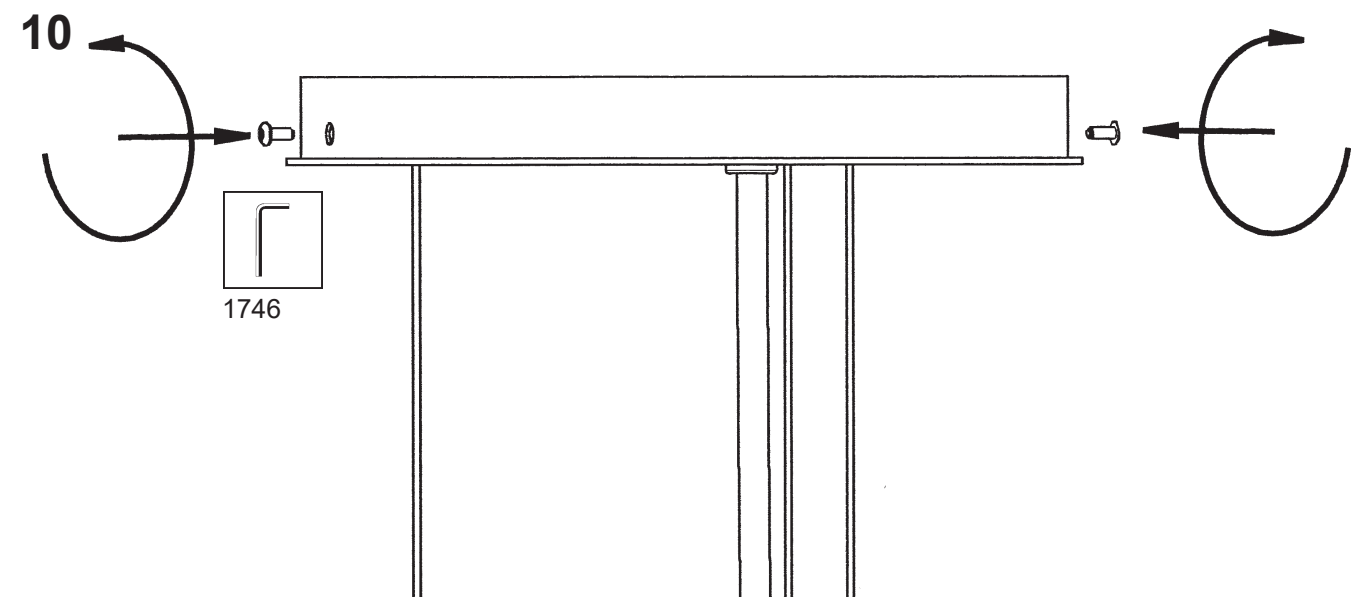

 **SCHONBEK** | 1870

CHANTANT
CH1212N- __ _ O

THIS DESIGN IS THE PROPRIETARY
TRADE DRESS/TRADEMARK OF
W SCHONBEK LLC.

4 Lights
Diameter: 14"
Height: 35"
Hanging Weight: 16lbs.

 **SCHONBEK** | 1870

			S					
MAX 50 W	110-120 V							

 **SCHONBEK** | 1870

CHANTANT
CH1212N- __ __ R

THIS DESIGN IS THE PROPRIETARY
TRADE DRESS/TRADEMARK OF
W SCHONBEK LLC.

4 Lights
Diameter: 14"
Height: 35"
Hanging Weight: 16lbs.

 **SCHONBEK** | 1870

			S					
MAX 50 W	110-120 V							

1 X  : 1746

1746

3

4

4 X  : GU10 50W MAX 

- 13** A1 - A7
- 14** B1 - B8
- 15** C1 - C15
- 16** D1 - D15
- 17** E1 - E18

After hanging all trim, remove labels from crystals. If residue remains, wipe off crystal with a soft, dry cloth.