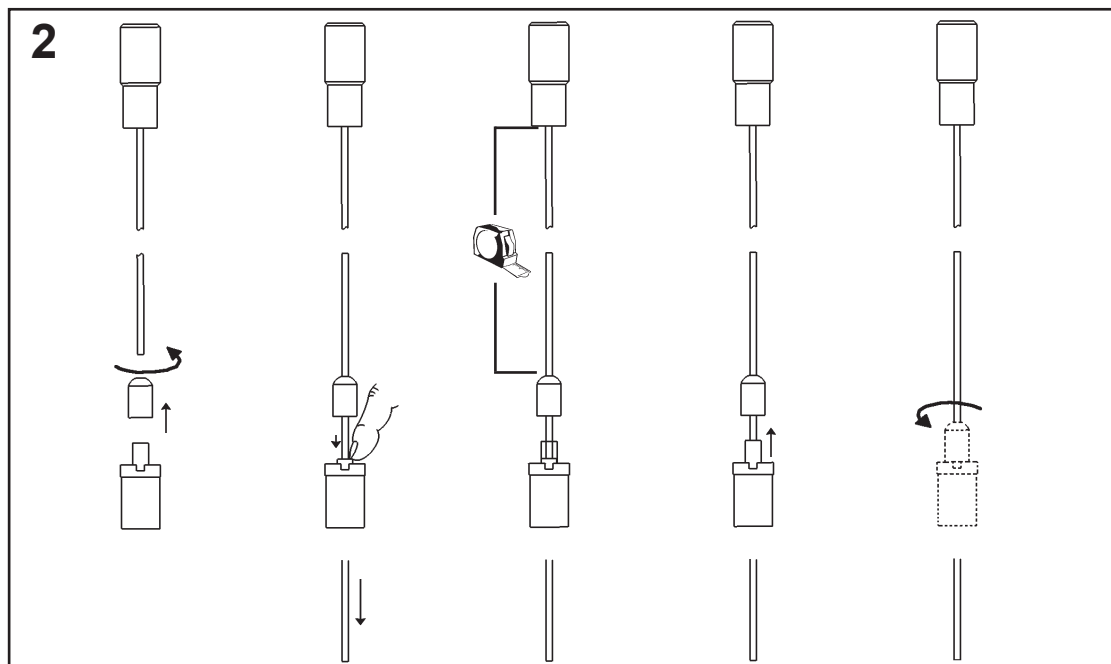

 **SCHONBEK** | 1870

CHANTANT
CH1212N- __ _ O

THIS DESIGN IS THE PROPRIETARY
TRADE DRESS/TRADEMARK OF
W SCHONBEK LLC.

4 Lights
Diameter: 14"
Height: 35"
Hanging Weight: 16lbs.

 **SCHONBEK** | 1870

			S					
MAX 50 W	110-120 V							

1 X  : 1746

1746

4

4 X  : GU10 50W MAX 

- 13** A1 - A7
- 14** B1 - B8
- 15** C1 - C15
- 16** D1 - D15
- 17** E1 - E18

After hanging all trim, remove labels from crystals. If residue remains, wipe off crystal with a soft, dry cloth.

 **SCHONBEK** | 1870

CHANTANT
CH1212N- __ __ R

THIS DESIGN IS THE PROPRIETARY
TRADE DRESS/TRADEMARK OF
W SCHONBEK LLC.

4 Lights
Diameter: 14"
Height: 35"
Hanging Weight: 16lbs.

 **SCHONBEK** | 1870

			S					
MAX 50 W	110-120 V							