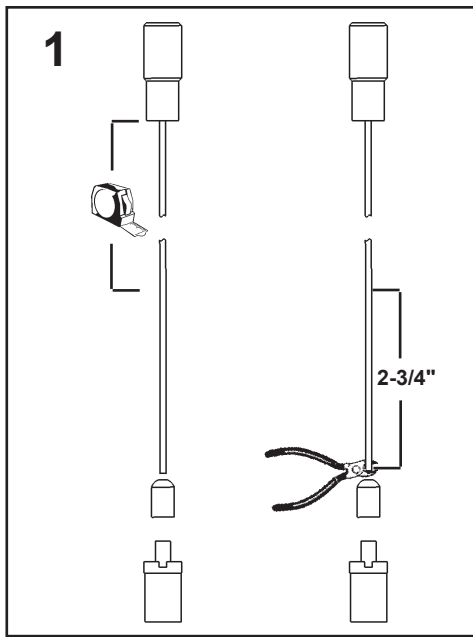

 **SCHONBEK** | 1870

CHANTANT
CH1212N- __ _ O

THIS DESIGN IS THE PROPRIETARY
TRADE DRESS/TRADEMARK OF
W SCHONBEK LLC.

4 Lights
Diameter: 14"
Height: 35"
Hanging Weight: 16lbs.

 **SCHONBEK** | 1870

			S					
MAX 50 W	110-120 V							

1 X  : 1746

1746

4

4 X  : GU10 50W MAX 

- 13** A1 - A7
- 14** B1 - B8
- 15** C1 - C15
- 16** D1 - D15
- 17** E1 - E18

After hanging all trim, remove labels from crystals. If residue remains, wipe off crystal with a soft, dry cloth.

 **SCHONBEK** | 1870

CHANTANT
CH1212N- __ __ R

THIS DESIGN IS THE PROPRIETARY
TRADE DRESS/TRADEMARK OF
W SCHONBEK LLC.

4 Lights
Diameter: 14"
Height: 35"
Hanging Weight: 16lbs.

 **SCHONBEK** | 1870

			S					
MAX 50 W	110-120 V							

1 X  : 1746

1746

3

4

4 X  : GU10 50W MAX 

- 13** A1 - A7
- 14** B1 - B8
- 15** C1 - C15
- 16** D1 - D15
- 17** E1 - E18

After hanging all trim, remove labels from crystals. If residue remains, wipe off crystal with a soft, dry cloth.