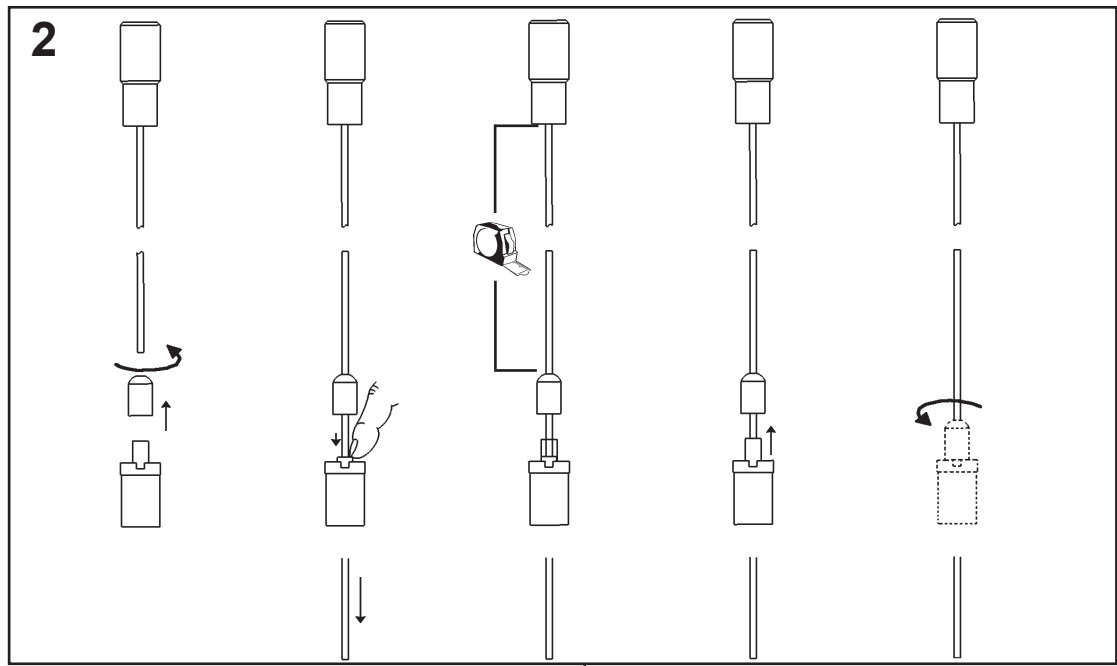

1 X  : 1746

1746

4

4 X  : GU10 50W MAX 

- 13** A1 - A7
- 14** B1 - B8
- 15** C1 - C15
- 16** D1 - D15
- 17** E1 - E18

After hanging all trim, remove labels from crystals. If residue remains, wipe off crystal with a soft, dry cloth.

 **SCHONBEK** | 1870

CHANTANT
CH1212N- __ __ R

THIS DESIGN IS THE PROPRIETARY
TRADE DRESS/TRADEMARK OF
W SCHONBEK LLC.

4 Lights
Diameter: 14"
Height: 35"
Hanging Weight: 16lbs.

 **SCHONBEK** | 1870

			S					
MAX 50 W	110-120 V							

1 X  : 1746

1746

3

4

4 X  : GU10 50W MAX 

- 13** A1 - A7
- 14** B1 - B8
- 15** C1 - C15
- 16** D1 - D15
- 17** E1 - E18

After hanging all trim, remove labels from crystals. If residue remains, wipe off crystal with a soft, dry cloth.