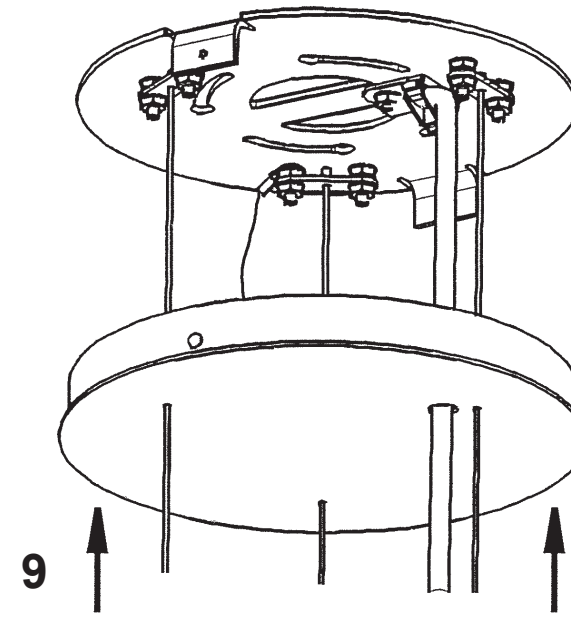

 **SCHONBEK** | 1870

CHANTANT
CH1212N- __ _ O

THIS DESIGN IS THE PROPRIETARY
TRADE DRESS/TRADEMARK OF
W SCHONBEK LLC.

4 Lights
Diameter: 14"
Height: 35"
Hanging Weight: 16lbs.

 **SCHONBEK** | 1870

			S					
MAX 50 W	110-120 V							

1 X  : 1746

1746

4

4 X  : GU10 50W MAX 

- 13** A1 - A7
- 14** B1 - B8
- 15** C1 - C15
- 16** D1 - D15
- 17** E1 - E18

After hanging all trim, remove labels from crystals. If residue remains, wipe off crystal with a soft, dry cloth.

 **SCHONBEK** | 1870

CHANTANT
CH1212N- __ __ R

THIS DESIGN IS THE PROPRIETARY
TRADE DRESS/TRADEMARK OF
W SCHONBEK LLC.

4 Lights
Diameter: 14"
Height: 35"
Hanging Weight: 16lbs.

 **SCHONBEK** | 1870

			S					
MAX 50 W	110-120 V							

1 X  : 1746

1746

3

4

4 X  : GU10 50W MAX 

- 13** A1 - A7
- 14** B1 - B8
- 15** C1 - C15
- 16** D1 - D15
- 17** E1 - E18

After hanging all trim, remove labels from crystals. If residue remains, wipe off crystal with a soft, dry cloth.