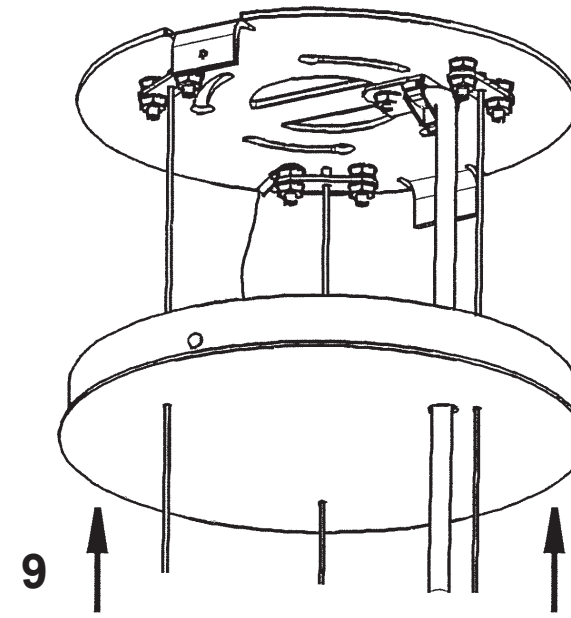

 **SCHONBEK** | 1870

CHANTANT
CH1212N- __ _ O

THIS DESIGN IS THE PROPRIETARY
TRADE DRESS/TRADEMARK OF
W SCHONBEK LLC.

4 Lights
Diameter: 14"
Height: 35"
Hanging Weight: 16lbs.

 **SCHONBEK** | 1870

			S					
MAX 50 W	110-120 V							

 **SCHONBEK** | 1870

CHANTANT
CH1212N- __ __ R

THIS DESIGN IS THE PROPRIETARY
TRADE DRESS/TRADEMARK OF
W SCHONBEK LLC.

4 Lights
Diameter: 14"
Height: 35"
Hanging Weight: 16lbs.

 **SCHONBEK** | 1870

			S					
MAX 50 W	110-120 V							

1 X  : 1746

1746

3

4

4 X  : GU10 50W MAX 

- 13** A1 - A7
- 14** B1 - B8
- 15** C1 - C15
- 16** D1 - D15
- 17** E1 - E18

After hanging all trim, remove labels from crystals. If residue remains, wipe off crystal with a soft, dry cloth.