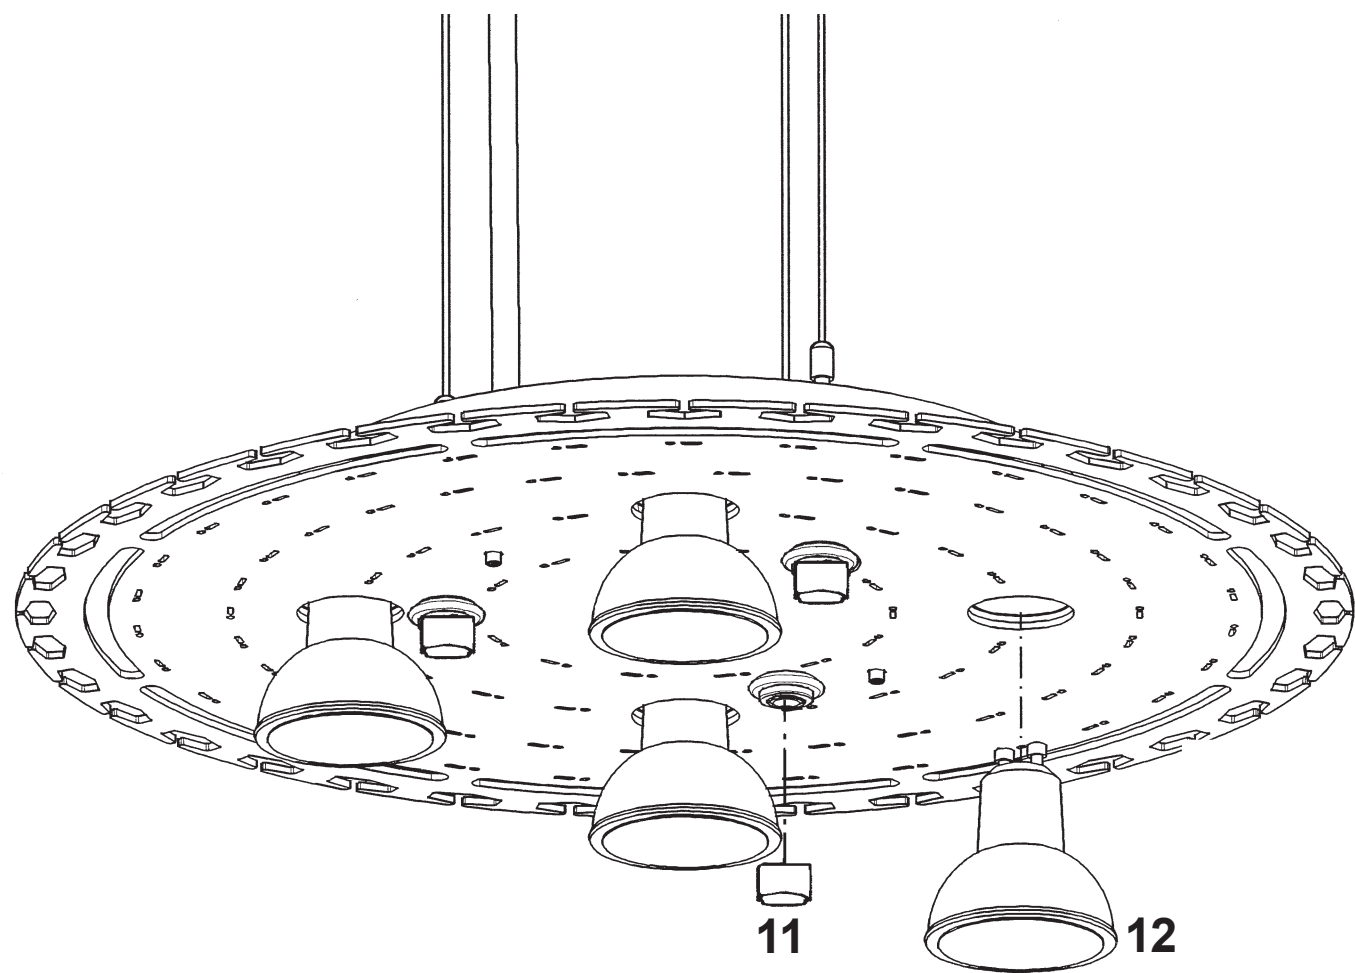

 **SCHONBEK** | 1870

CHANTANT
CH1212N- __ _ O

THIS DESIGN IS THE PROPRIETARY
TRADE DRESS/TRADEMARK OF
W SCHONBEK LLC.

4 Lights
Diameter: 14"
Height: 35"
Hanging Weight: 16lbs.

 **SCHONBEK** | 1870

			S					
MAX 50 W	110-120 V							

1 X  : 1746

1746

4

4 X  : GU10 50W MAX 

- 13** A1 - A7
- 14** B1 - B8
- 15** C1 - C15
- 16** D1 - D15
- 17** E1 - E18

After hanging all trim, remove labels from crystals. If residue remains, wipe off crystal with a soft, dry cloth.

 **SCHONBEK** | 1870

CHANTANT
CH1212N- __ __ R

THIS DESIGN IS THE PROPRIETARY
TRADE DRESS/TRADEMARK OF
W SCHONBEK LLC.

4 Lights
Diameter: 14"
Height: 35"
Hanging Weight: 16lbs.

 **SCHONBEK** | 1870

			S					
MAX 50 W	110-120 V							