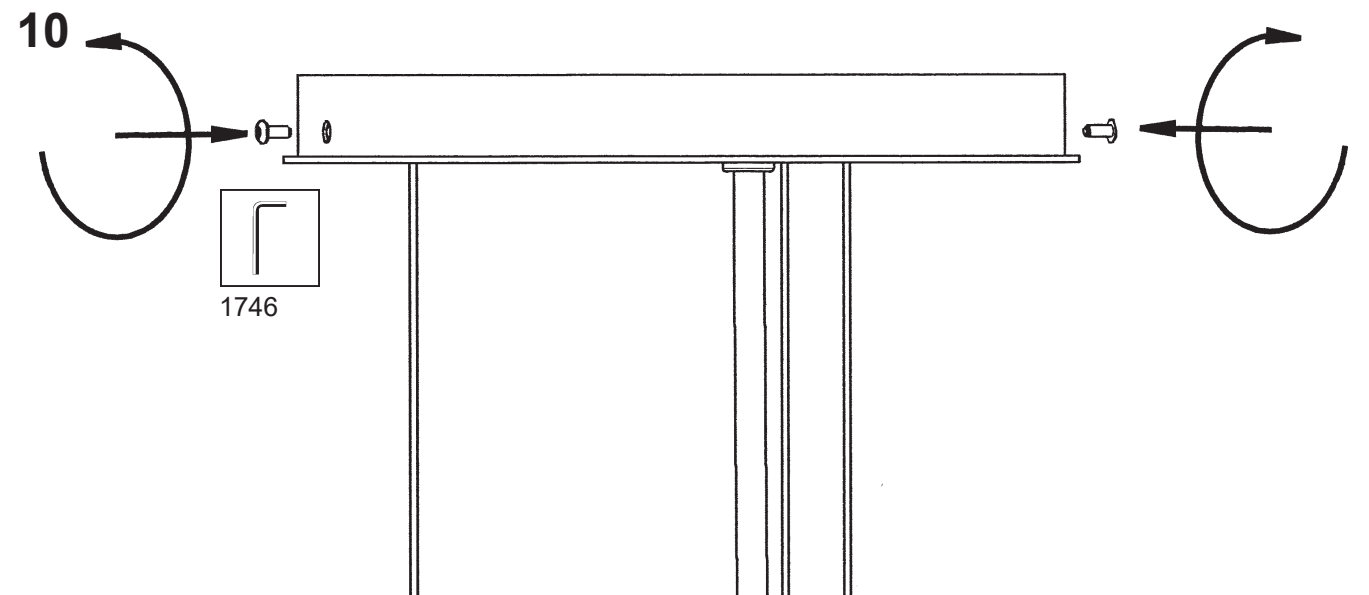

 **SCHONBEK** | 1870

CHANTANT
CH1212N- __ _ O

THIS DESIGN IS THE PROPRIETARY
TRADE DRESS/TRADEMARK OF
W SCHONBEK LLC.

4 Lights
Diameter: 14"
Height: 35"
Hanging Weight: 16lbs.

 **SCHONBEK** | 1870

			S					
MAX 50 W	110-120 V							

1 X  : 1746

1746

4

4 X  : GU10 50W MAX 

- 13** A1 - A7
- 14** B1 - B8
- 15** C1 - C15
- 16** D1 - D15
- 17** E1 - E18

After hanging all trim, remove labels from crystals. If residue remains, wipe off crystal with a soft, dry cloth.

 **SCHONBEK** | 1870

CHANTANT
CH1212N- __ __ R

THIS DESIGN IS THE PROPRIETARY
TRADE DRESS/TRADEMARK OF
W SCHONBEK LLC.

4 Lights
Diameter: 14"
Height: 35"
Hanging Weight: 16lbs.

 **SCHONBEK** | 1870

			S					
MAX 50 W	110-120 V							