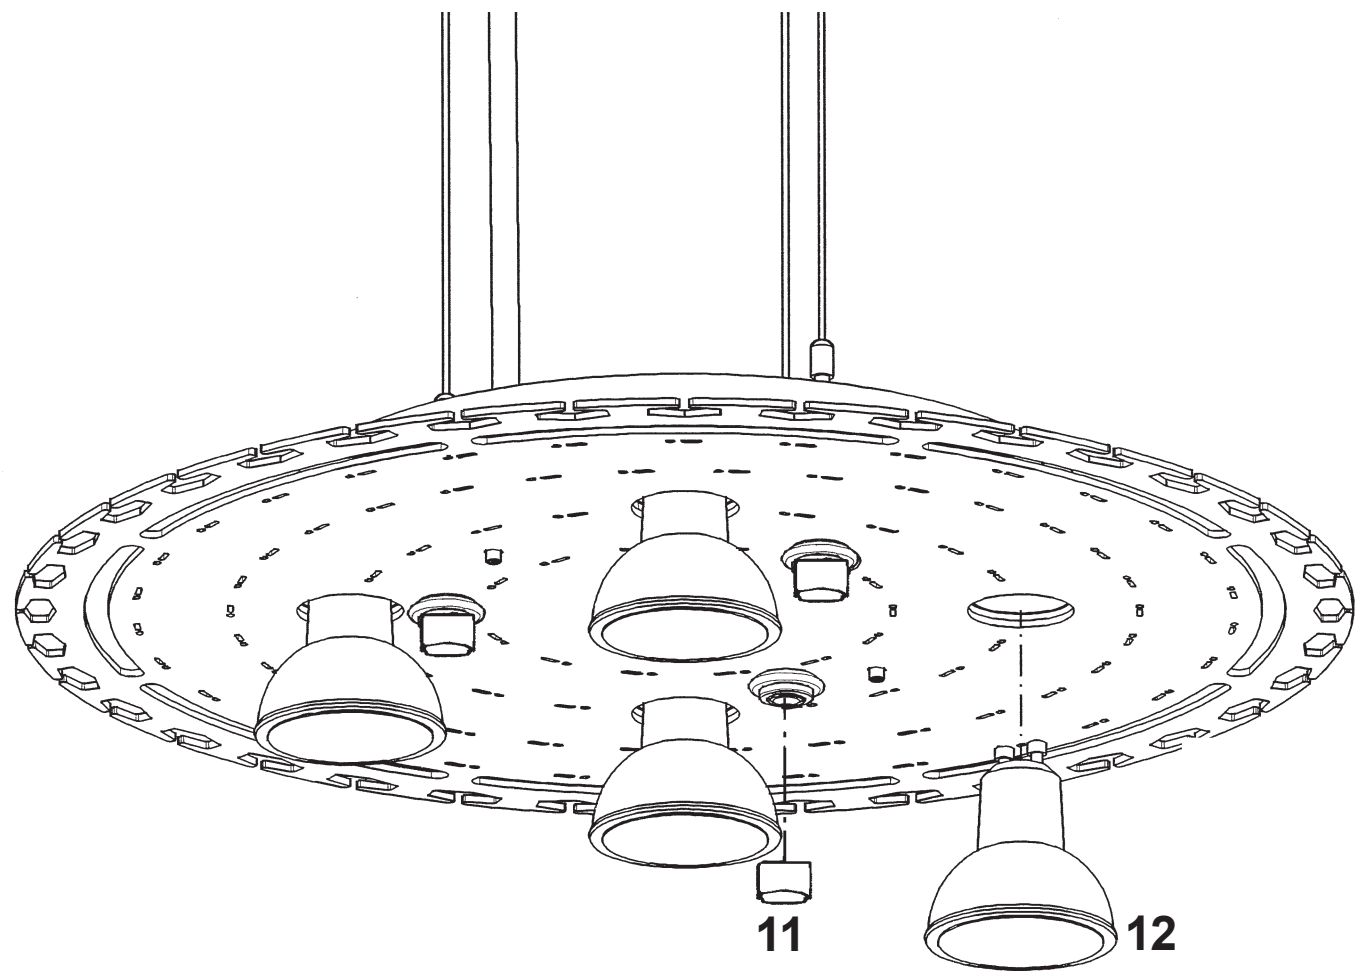

 **SCHONBEK** | 1870

CHANTANT
CH1212N- __ _ O

THIS DESIGN IS THE PROPRIETARY
TRADE DRESS/TRADEMARK OF
W SCHONBEK LLC.

4 Lights
Diameter: 14"
Height: 35"
Hanging Weight: 16lbs.

 **SCHONBEK** | 1870

			S					
MAX 50 W	110-120 V							

 **SCHONBEK** | 1870

CHANTANT
CH1212N- __ __ R

THIS DESIGN IS THE PROPRIETARY
TRADE DRESS/TRADEMARK OF
W SCHONBEK LLC.

4 Lights
Diameter: 14"
Height: 35"
Hanging Weight: 16lbs.

 **SCHONBEK** | 1870

			S					
MAX 50 W	110-120 V							

1 X  : 1746

1746

3

4

4 X  : GU10 50W MAX 

- 13** A1 - A7
- 14** B1 - B8
- 15** C1 - C15
- 16** D1 - D15
- 17** E1 - E18

After hanging all trim, remove labels from crystals. If residue remains, wipe off crystal with a soft, dry cloth.