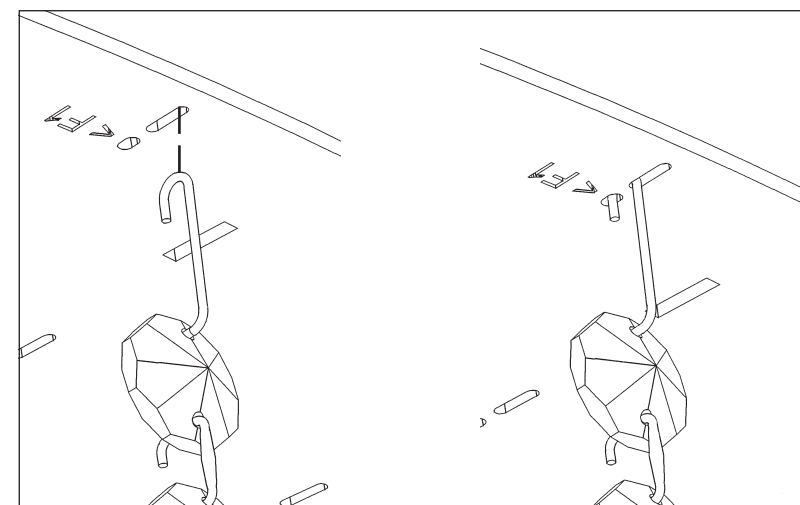

 **SCHONBEK** | 1870

CHANTANT
CH1212N- __ _ O

THIS DESIGN IS THE PROPRIETARY
TRADE DRESS/TRADEMARK OF
W SCHONBEK LLC.

4 Lights
Diameter: 14"
Height: 35"
Hanging Weight: 16lbs.

 **SCHONBEK** | 1870

			S					
MAX 50 W	110-120 V							

1 X  : 1746

1746

4

4 X  : GU10 50W MAX 

- 13** A1 - A7
- 14** B1 - B8
- 15** C1 - C15
- 16** D1 - D15
- 17** E1 - E18

After hanging all trim, remove labels from crystals. If residue remains, wipe off crystal with a soft, dry cloth.

 **SCHONBEK** | 1870

CHANTANT
CH1212N- __ __ R

THIS DESIGN IS THE PROPRIETARY
TRADE DRESS/TRADEMARK OF
W SCHONBEK LLC.

4 Lights
Diameter: 14"
Height: 35"
Hanging Weight: 16lbs.

 **SCHONBEK** | 1870

			S					
MAX 50 W	110-120 V							