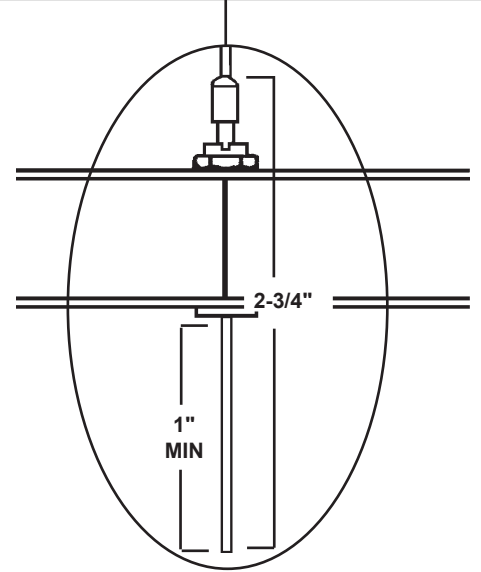

 **SCHONBEK** | 1870

CHANTANT
CH1212N- __ _ O

THIS DESIGN IS THE PROPRIETARY
TRADE DRESS/TRADEMARK OF
W SCHONBEK LLC.

4 Lights
Diameter: 14"
Height: 35"
Hanging Weight: 16lbs.

 **SCHONBEK** | 1870

			S					
MAX 50 W	110-120 V							

1 X  : 1746

1746

4

4 X  : GU10 50W MAX 

- 13** A1 - A7
- 14** B1 - B8
- 15** C1 - C15
- 16** D1 - D15
- 17** E1 - E18

After hanging all trim, remove labels from crystals. If residue remains, wipe off crystal with a soft, dry cloth.

 **SCHONBEK** | 1870

CHANTANT
CH1212N- __ __ R

THIS DESIGN IS THE PROPRIETARY
TRADE DRESS/TRADEMARK OF
W SCHONBEK LLC.

4 Lights
Diameter: 14"
Height: 35"
Hanging Weight: 16lbs.

 **SCHONBEK** | 1870

			S					
MAX 50 W	110-120 V							

1 X  : 1746

1746

3

4

4 X  : GU10 50W MAX 

- 13** A1 - A7
- 14** B1 - B8
- 15** C1 - C15
- 16** D1 - D15
- 17** E1 - E18

After hanging all trim, remove labels from crystals. If residue remains, wipe off crystal with a soft, dry cloth.