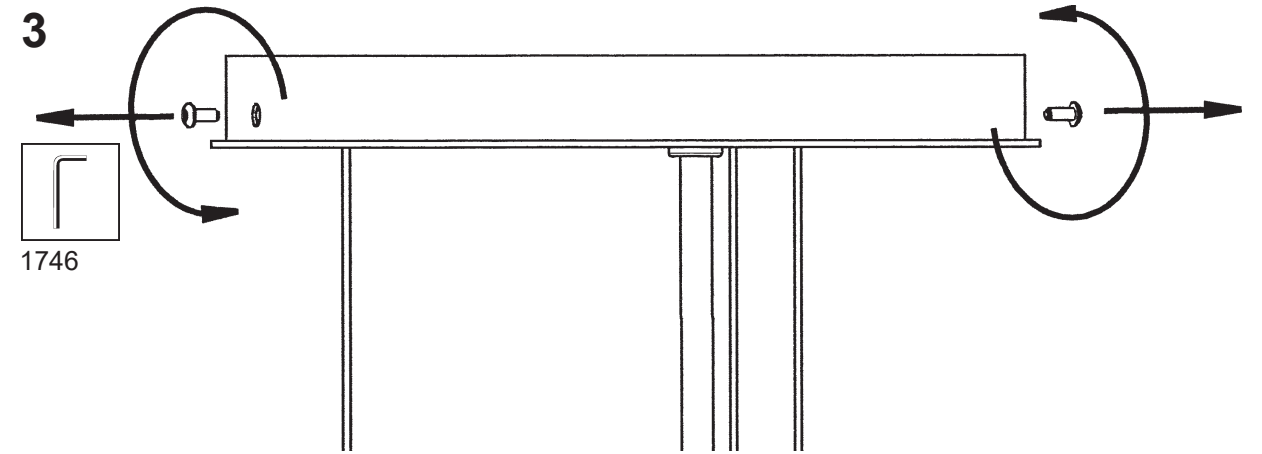

 **SCHONBEK** | 1870

CHANTANT
CH1212N- __ _ O

THIS DESIGN IS THE PROPRIETARY
TRADE DRESS/TRADEMARK OF
W SCHONBEK LLC.

4 Lights
Diameter: 14"
Height: 35"
Hanging Weight: 16lbs.

 **SCHONBEK** | 1870

			S					
MAX 50 W	110-120 V							

1 X  : 1746

1746

4

4 X  : GU10 50W MAX 

- 13** A1 - A7
- 14** B1 - B8
- 15** C1 - C15
- 16** D1 - D15
- 17** E1 - E18

After hanging all trim, remove labels from crystals. If residue remains, wipe off crystal with a soft, dry cloth.

 **SCHONBEK** | 1870

CHANTANT
CH1212N- __ __ R

THIS DESIGN IS THE PROPRIETARY
TRADE DRESS/TRADEMARK OF
W SCHONBEK LLC.

4 Lights
Diameter: 14"
Height: 35"
Hanging Weight: 16lbs.

 **SCHONBEK** | 1870

			S					
MAX 50 W	110-120 V							