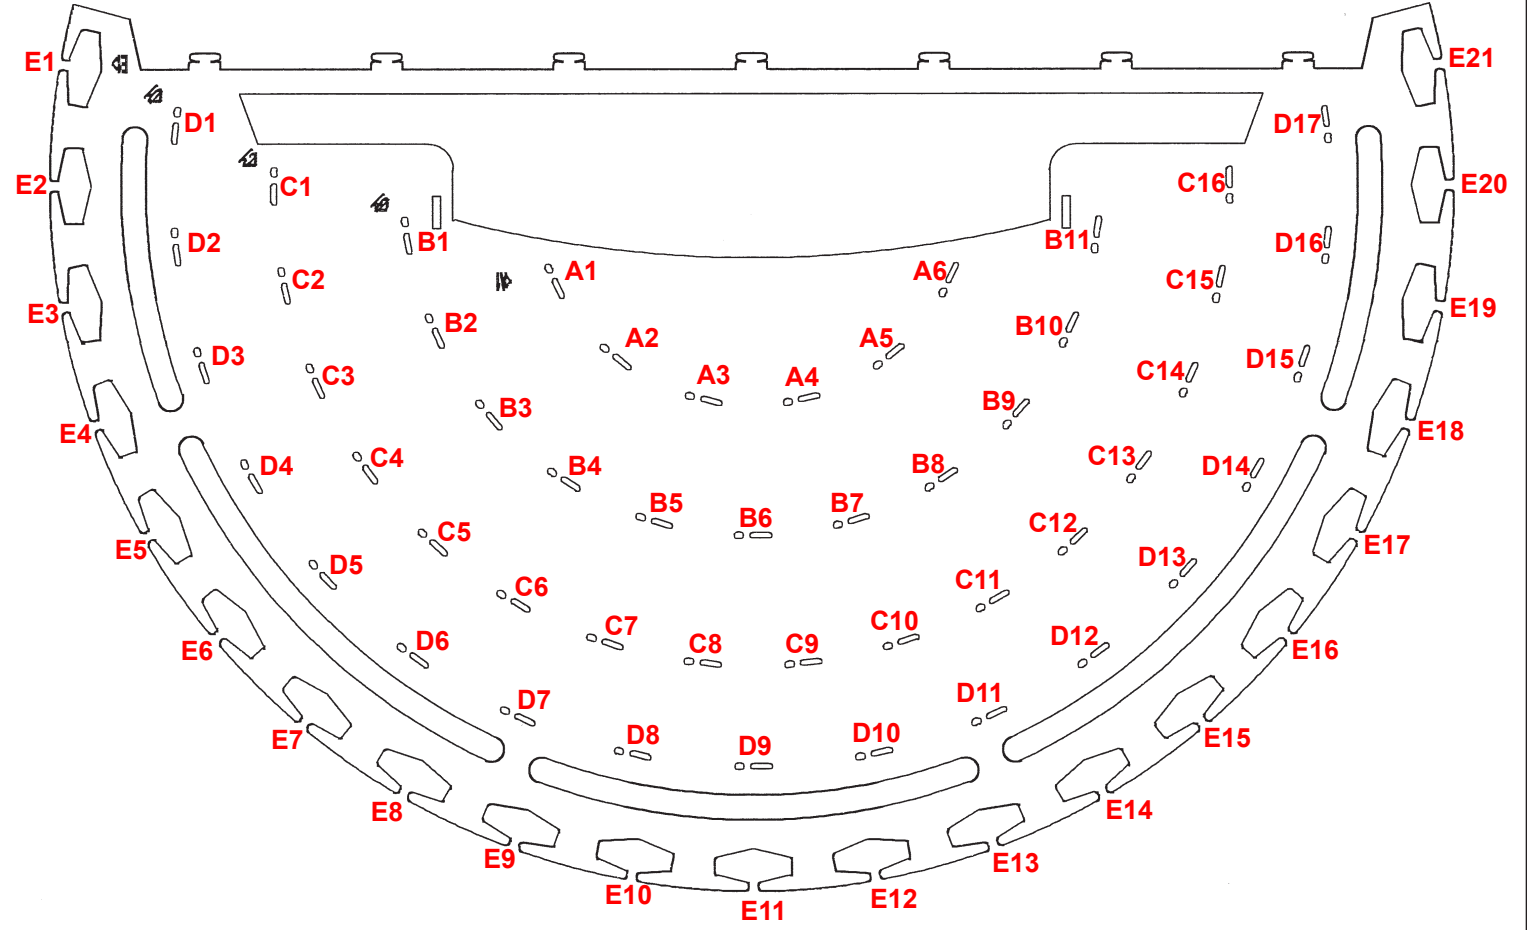

 **SCHONBEK** | 1870

**CHANTANT**  
**CH1232N- \_\_ \_\_ O**

**T**HIS DESIGN IS THE PROPRIETARY  
TRADE DRESS/TRADEMARK OF  
W SCHONBEK LLC.

4 Lights  
Length: 14"  
Height: 18"  
Extension: 9-1/2"  
Hanging Weight: 12 lbs.

- 10** A1 - A6
- 11** B1 - B11
- 12** C1 - C16
- 13** D1 - D17
- 14** E1 - E21

After hanging all trim, remove labels from crystals. If residue remains, wipe off crystal with a soft, dry cloth.

 **SCHONBEK** | 1870

**CHANTANT**  
**CH1232N-\_\_ \_\_R**

**T**HIS DESIGN IS THE PROPRIETARY  
TRADE DRESS/TRADEMARK OF  
W SCHONBEK LLC.

4 Lights  
Length: 14"  
Height: 18"  
Extension: 9-1/2"  
Hanging Weight: 12 lbs.

 **SCHONBEK** | 1870

|   |   |   |   |   |   |   |   |   |
|---|---|---|---|---|---|---|---|---|
|  |  |  |  |  |  |  |  |  |
| MAX <b>40</b> W   | 110-120 V   |  |   |   |   |   |   |   |

4 X  : G9 40W MAX 

- 10** A1 - A6
- 11** B1 - B11
- 12** C1 - C16
- 13** D1 - D17
- 14** E1 - E21