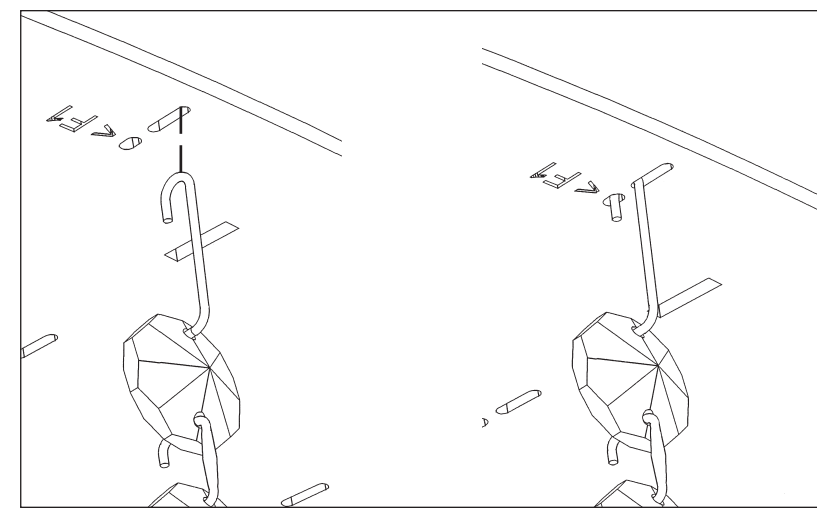

4 X : G9 40W MAX

- **10** A1 - A6
- **11** B1 - B11
- **12** C1 - C16
- **13** D1 - D17
- **14** E1 - E21

After hanging all trim, remove labels from crystals. If residue remains, wipe off crystal with a soft, dry cloth.