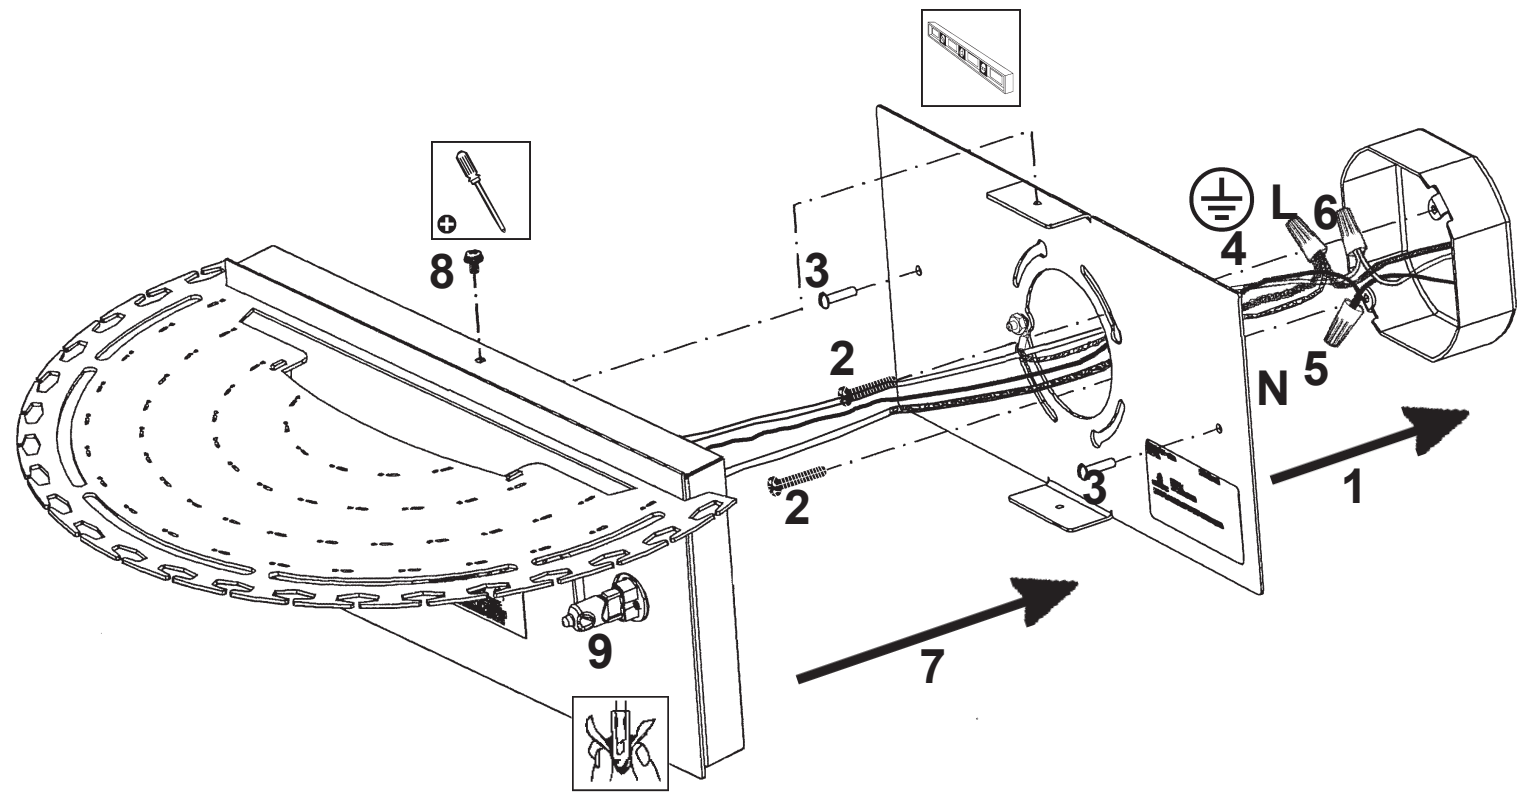

4 X : G9 40W MAX

- **10** A1 - A6
- **11** B1 - B11
- **12** C1 - C16
- **13** D1 - D17
- **14** E1 - E21

After hanging all trim, remove labels from crystals. If residue remains, wipe off crystal with a soft, dry cloth.