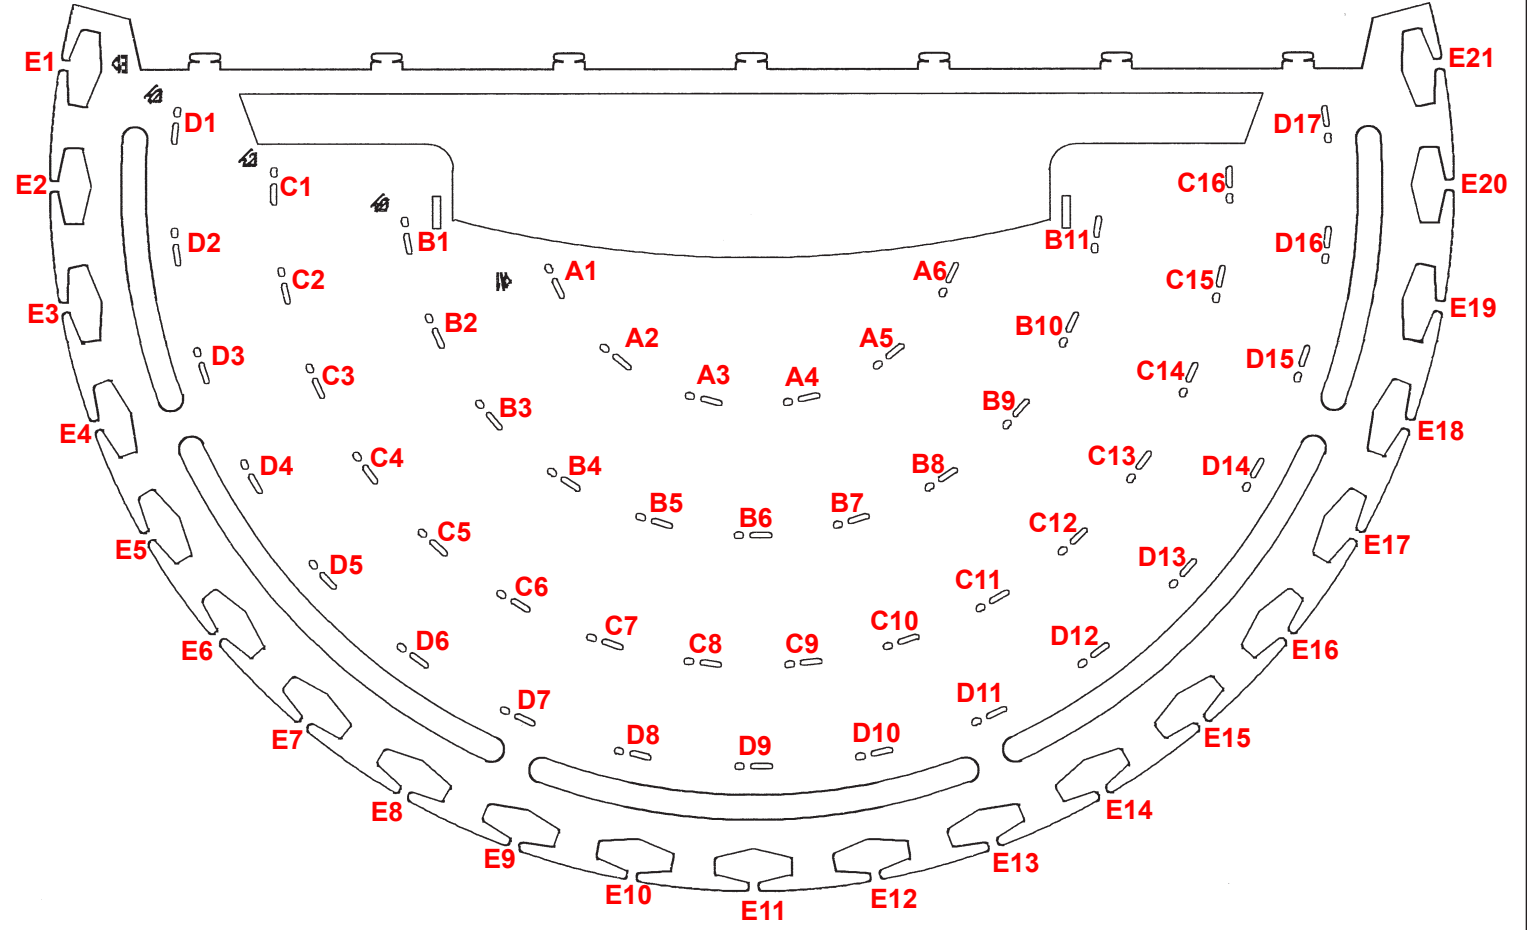

 **SCHONBEK** | 1870

**CHANTANT**  
**CH1232N- \_\_ \_\_ O**

**T**HIS DESIGN IS THE PROPRIETARY  
TRADE DRESS/TRADEMARK OF  
W SCHONBEK LLC.

4 Lights  
Length: 14"  
Height: 18"  
Extension: 9-1/2"  
Hanging Weight: 12 lbs.

 **SCHONBEK** | 1870

|   |   |   |   |   |   |   |   |   |
|---|---|---|---|---|---|---|---|---|
|  |  |  |  |  |  |  |  |  |
| MAX <b>40</b> W   | 110-120 V   |  |   |   |   |   |   |   |

4 X  : G9 40W MAX 

- 10** A1 - A6
- 11** B1 - B11
- 12** C1 - C16
- 13** D1 - D17
- 14** E1 - E21

After hanging all trim, remove labels from crystals. If residue remains, wipe off crystal with a soft, dry cloth.

 **SCHONBEK** | 1870

**CHANTANT**  
**CH1232N-\_\_ \_\_R**

**T**HIS DESIGN IS THE PROPRIETARY  
TRADE DRESS/TRADEMARK OF  
W SCHONBEK LLC.

4 Lights  
Length: 14"  
Height: 18"  
Extension: 9-1/2"  
Hanging Weight: 12 lbs.

 **SCHONBEK** | 1870