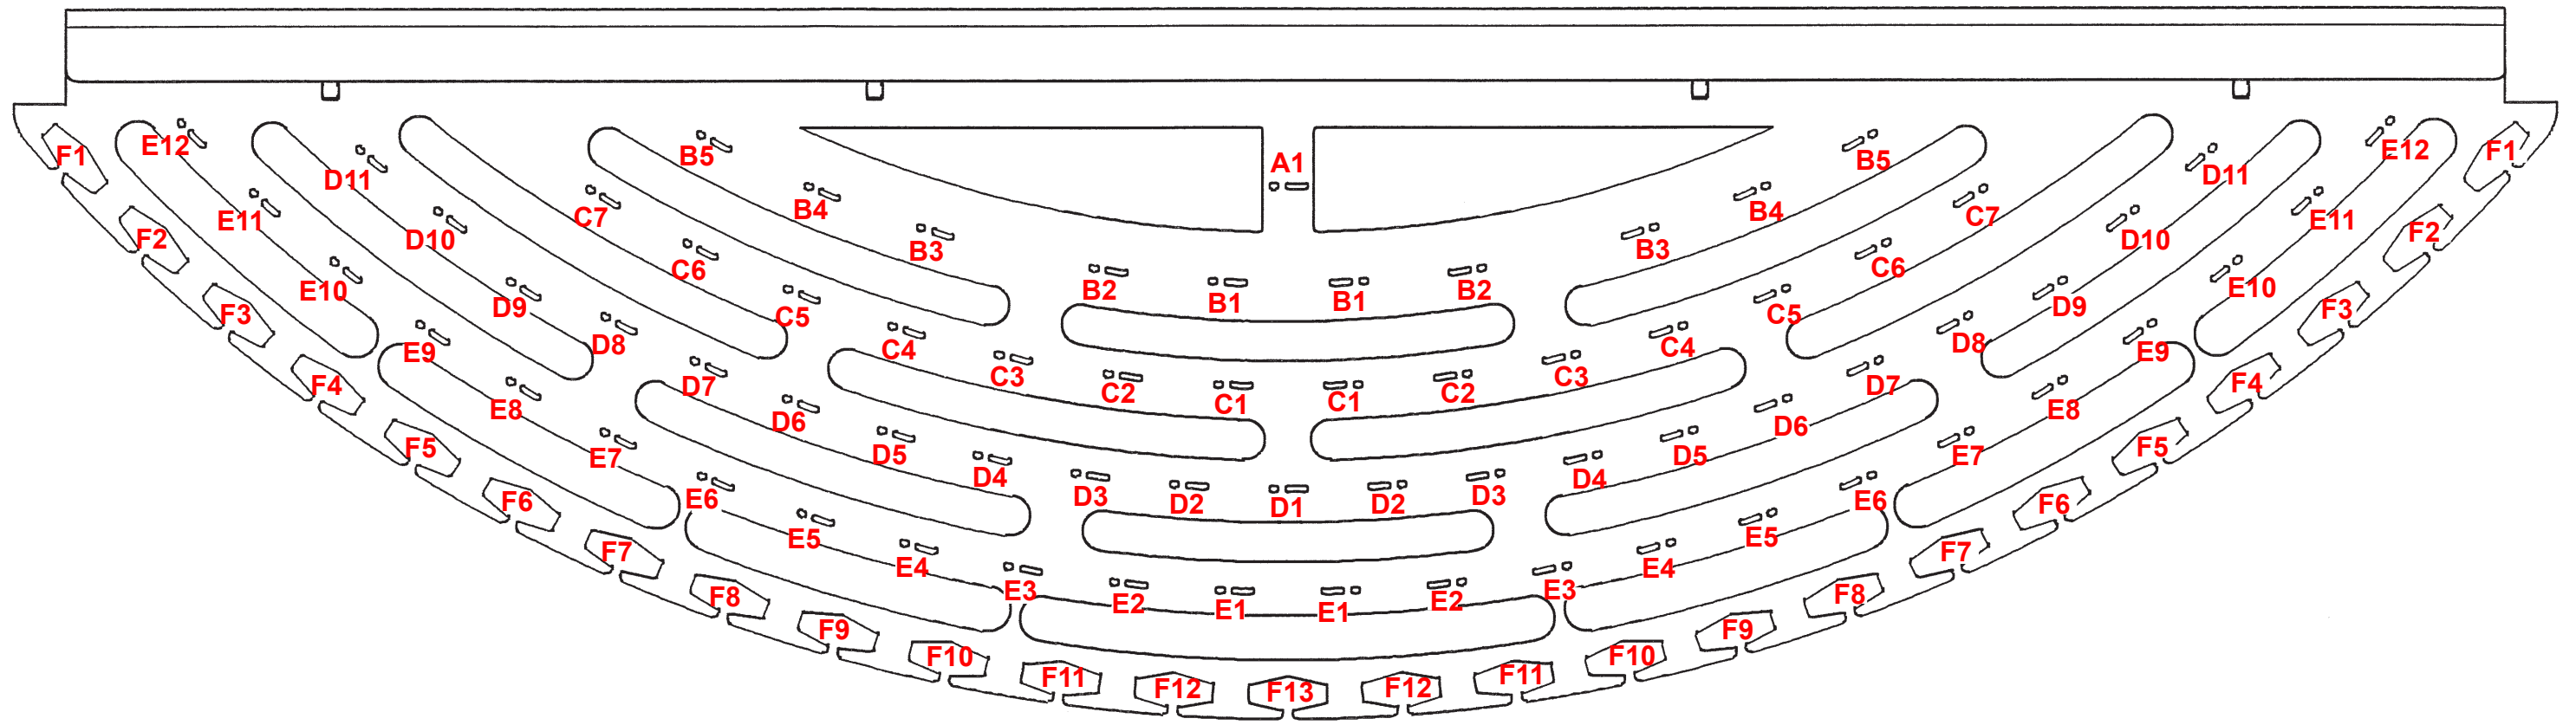

								
MAX 40 W	110-120 V							

4 X  : G9 40W MAX 

- 10** A1
- 11** B1 - B5
- 12** C1 - C7
- 13** D1 - D11
- 14** E1 - E12
- 15** F1 - F13

After hanging all trim, remove labels from crystals. If residue remains, wipe off crystal with a soft, dry cloth.

 **SCHONBEK** | 1870

CHANTANT CH2440N- __ __ R

THIS DESIGN IS THE PROPRIETARY
TRADE DRESS/TRADEMARK OF
W SCHONBEK LLC.

4 Lights
Length: 24-1/2"
Height: 8-1/2"
Extension: 7"
Hanging Weight: 11lbs.

 **SCHONBEK** | 1870

			S					
MAX 40 W	110-120 V							

4 X  : G9 40W MAX 

- 10** A1
- 11** B1 - B5
- 12** C1 - C7
- 13** D1 - D11
- 14** E1 - E12
- 15** F1 - F13

After hanging all trim, remove labels from crystals. If residue remains, wipe off crystal with a soft, dry cloth.