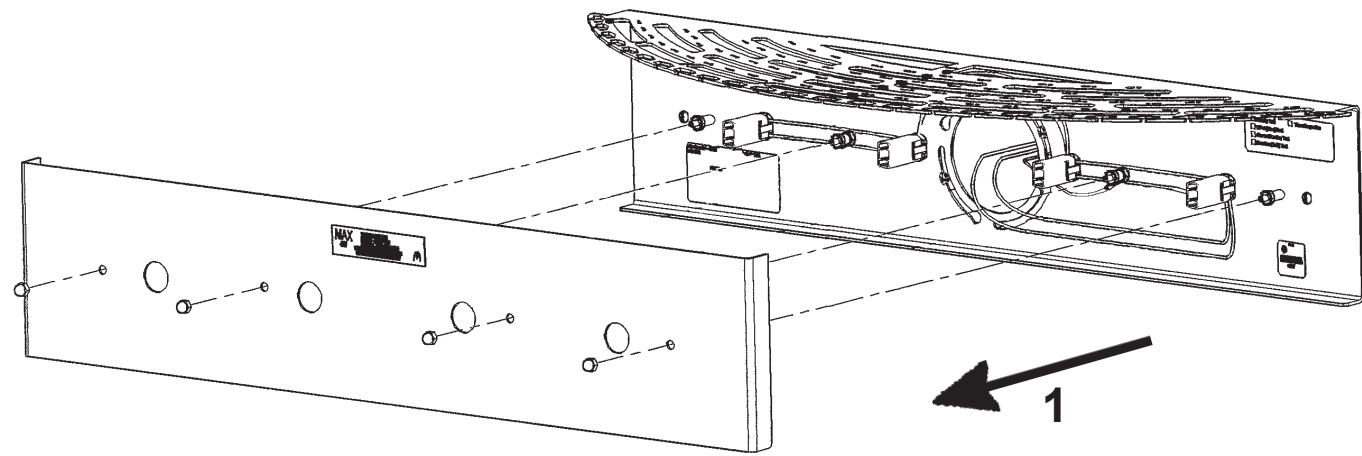

 **SCHONBEK** | 1870

CHANTANT CH2440N- __ __ O

THIS DESIGN IS THE PROPRIETARY
TRADE DRESS/TRADEMARK OF
W SCHONBEK LLC.

4 Lights
Length: 24-1/2"
Height: 8-1/2"
Extension: 7"
Hanging Weight: 11lbs.

 **SCHONBEK** | 1870

								
MAX 40 W	110-120 V							

4 X  : G9 40W MAX 

- 10** A1
- 11** B1 - B5
- 12** C1 - C7
- 13** D1 - D11
- 14** E1 - E12
- 15** F1 - F13

After hanging all trim, remove labels from crystals. If residue remains, wipe off crystal with a soft, dry cloth.

 **SCHONBEK** | 1870

CHANTANT CH2440N- __ __ R

THIS DESIGN IS THE PROPRIETARY
TRADE DRESS/TRADEMARK OF
W SCHONBEK LLC.

4 Lights
Length: 24-1/2"
Height: 8-1/2"
Extension: 7"
Hanging Weight: 11lbs.

 **SCHONBEK** | 1870