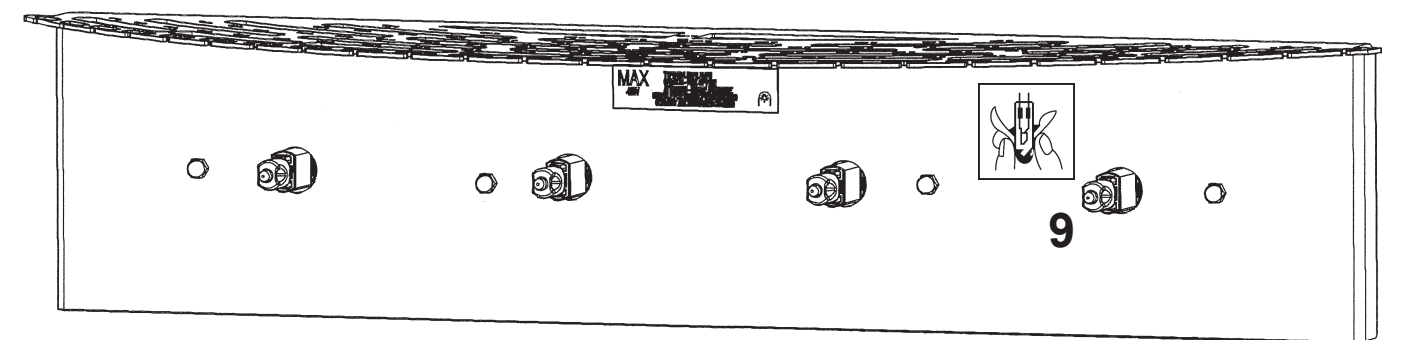

4 X : G9 40W MAX