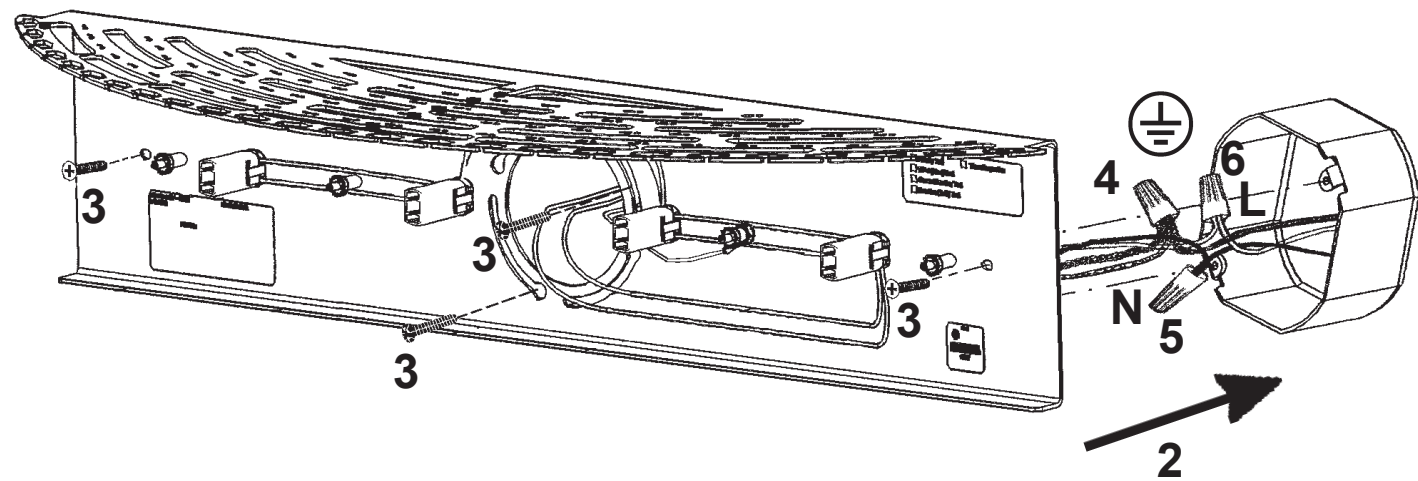

 **SCHONBEK** | 1870

CHANTANT CH2440N- __ __ O

THIS DESIGN IS THE PROPRIETARY
TRADE DRESS/TRADEMARK OF
W SCHONBEK LLC.

4 Lights
Length: 24-1/2"
Height: 8-1/2"
Extension: 7"
Hanging Weight: 11lbs.

 **SCHONBEK** | 1870

								
MAX 40 W	110-120 V							

4 X  : G9 40W MAX 

- 10** A1
- 11** B1 - B5
- 12** C1 - C7
- 13** D1 - D11
- 14** E1 - E12
- 15** F1 - F13

After hanging all trim, remove labels from crystals. If residue remains, wipe off crystal with a soft, dry cloth.

 **SCHONBEK** | 1870

CHANTANT CH2440N- __ __ R

THIS DESIGN IS THE PROPRIETARY
TRADE DRESS/TRADEMARK OF
W SCHONBEK LLC.

4 Lights
Length: 24-1/2"
Height: 8-1/2"
Extension: 7"
Hanging Weight: 11lbs.

 **SCHONBEK** | 1870