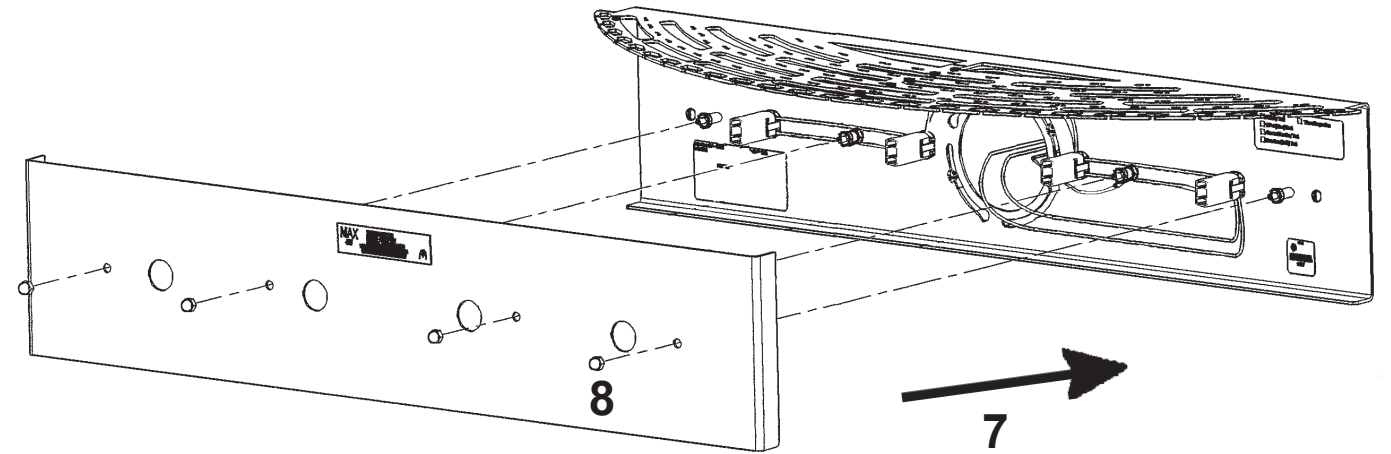

 **SCHONBEK** | 1870

CHANTANT CH2440N- __ __ O

THIS DESIGN IS THE PROPRIETARY
TRADE DRESS/TRADEMARK OF
W SCHONBEK LLC.

4 Lights
Length: 24-1/2"
Height: 8-1/2"
Extension: 7"
Hanging Weight: 11lbs.

 **SCHONBEK** | 1870

								
MAX 40 W	110-120 V							

4 X  : G9 40W MAX 

- 10** A1
- 11** B1 - B5
- 12** C1 - C7
- 13** D1 - D11
- 14** E1 - E12
- 15** F1 - F13

After hanging all trim, remove labels from crystals. If residue remains, wipe off crystal with a soft, dry cloth.

 **SCHONBEK** | 1870

CHANTANT CH2440N- __ __ R

THIS DESIGN IS THE PROPRIETARY
TRADE DRESS/TRADEMARK OF
W SCHONBEK LLC.

4 Lights
Length: 24-1/2"
Height: 8-1/2"
Extension: 7"
Hanging Weight: 11lbs.

 **SCHONBEK** | 1870