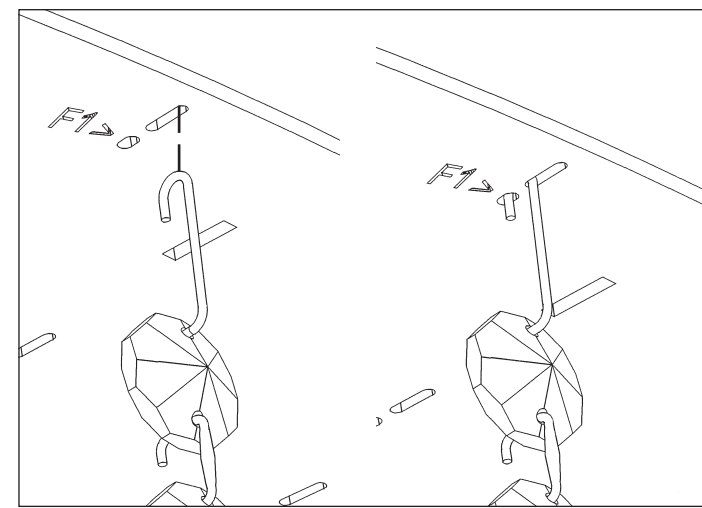

 **SCHONBEK** | 1870

CHANTANT CH2440N- __ __ O

THIS DESIGN IS THE PROPRIETARY
TRADE DRESS/TRADEMARK OF
W SCHONBEK LLC.

4 Lights
Length: 24-1/2"
Height: 8-1/2"
Extension: 7"
Hanging Weight: 11lbs.

 **SCHONBEK** | 1870

								
MAX 40 W	110-120 V							

4 X  : G9 40W MAX 

- 10** A1
- 11** B1 - B5
- 12** C1 - C7
- 13** D1 - D11
- 14** E1 - E12
- 15** F1 - F13

After hanging all trim, remove labels from crystals. If residue remains, wipe off crystal with a soft, dry cloth.

 **SCHONBEK** | 1870

CHANTANT CH2440N- __ __ R

THIS DESIGN IS THE PROPRIETARY
TRADE DRESS/TRADEMARK OF
W SCHONBEK LLC.

4 Lights
Length: 24-1/2"
Height: 8-1/2"
Extension: 7"
Hanging Weight: 11lbs.

 **SCHONBEK** | 1870