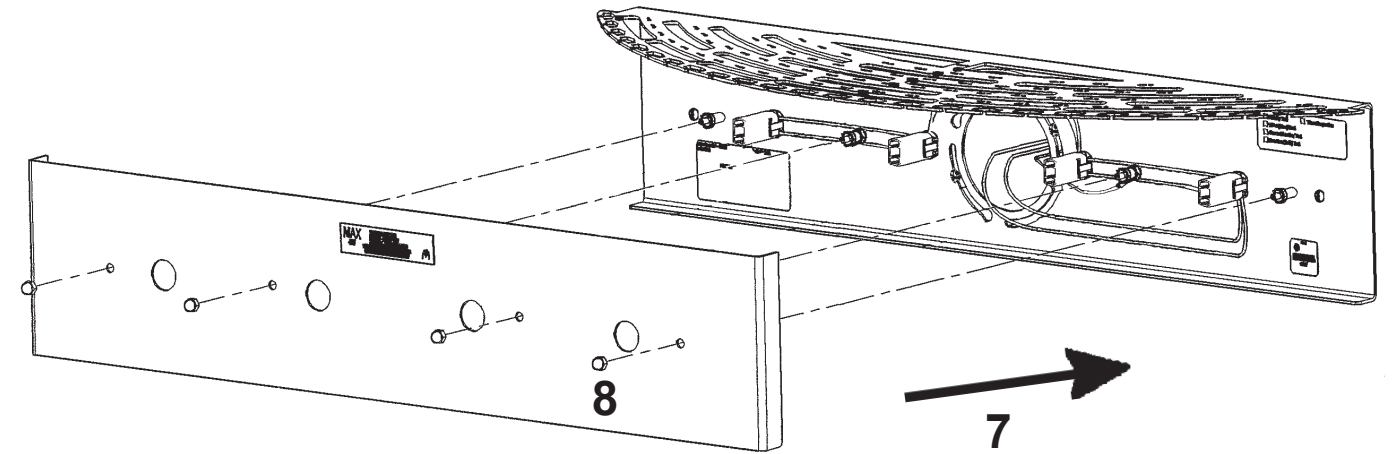

4 X : G9 40W MAX