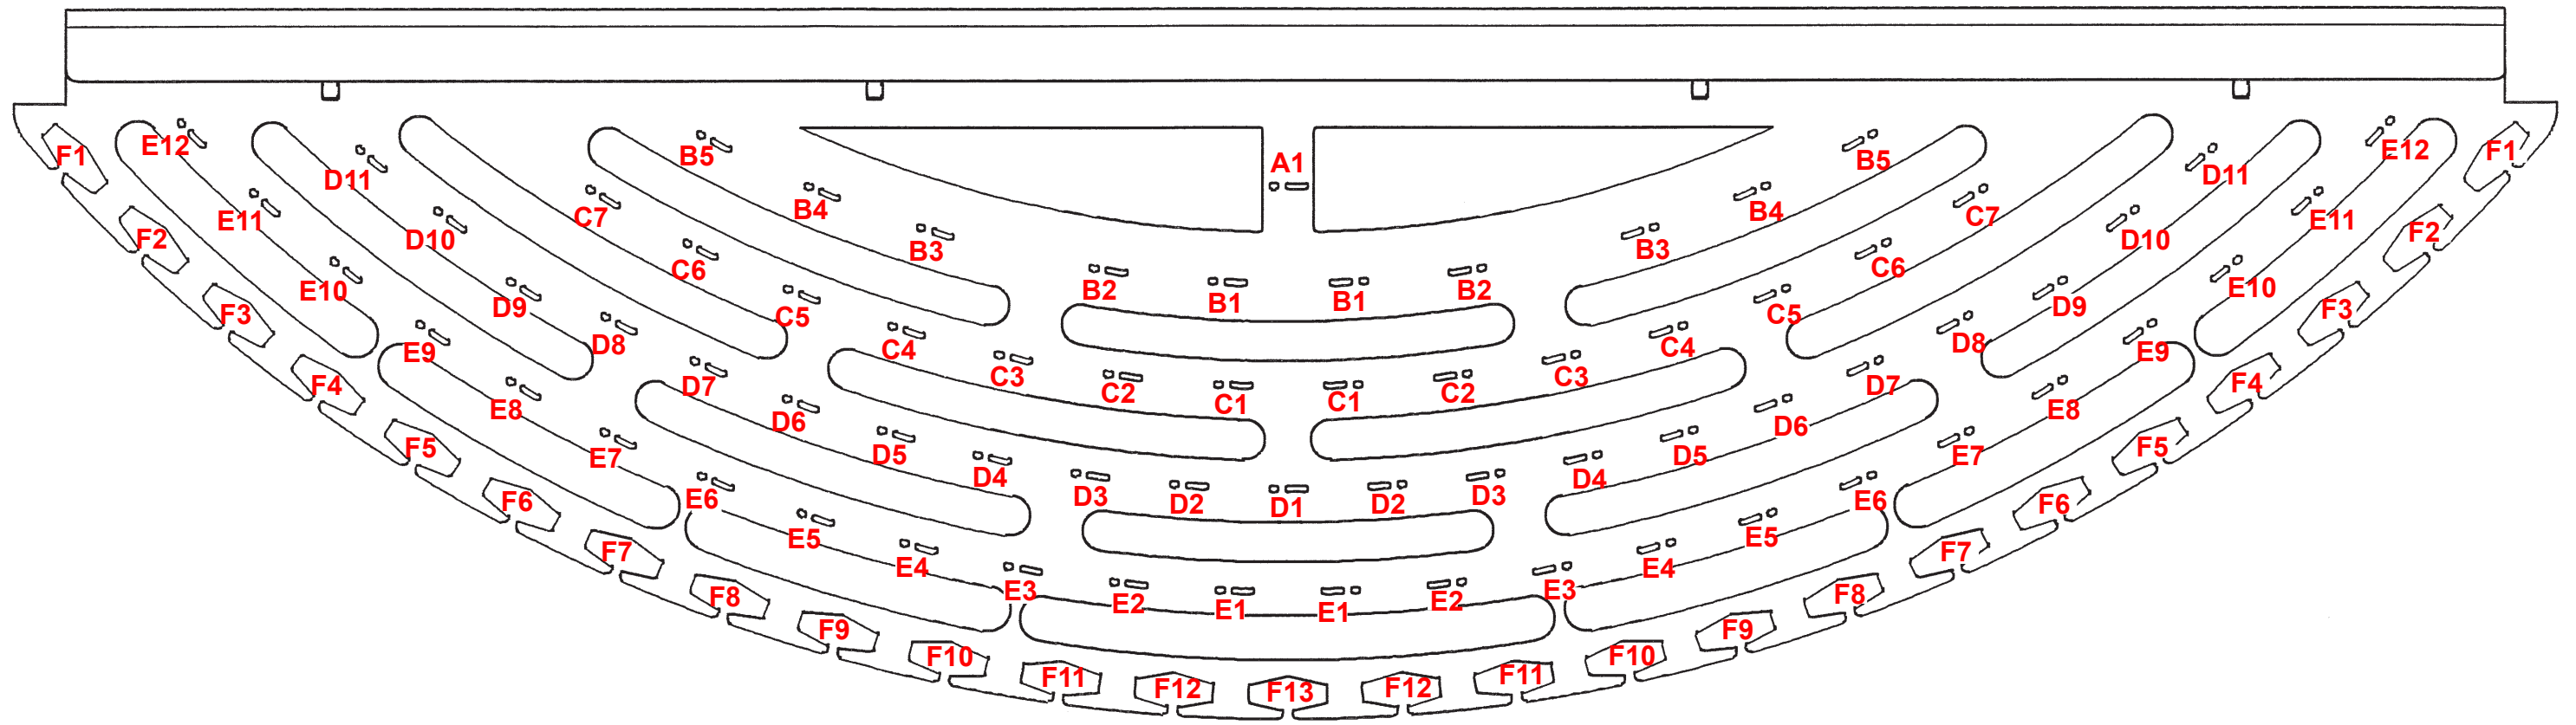

 **SCHONBEK** | 1870

CHANTANT CH2440N- __ __ O

THIS DESIGN IS THE PROPRIETARY
TRADE DRESS/TRADEMARK OF
W SCHONBEK LLC.

4 Lights
Length: 24-1/2"
Height: 8-1/2"
Extension: 7"
Hanging Weight: 11lbs.

 **SCHONBEK** | 1870

								
MAX 40 W	110-120 V							

4 X  : G9 40W MAX 

- 10** A1
- 11** B1 - B5
- 12** C1 - C7
- 13** D1 - D11
- 14** E1 - E12
- 15** F1 - F13

After hanging all trim, remove labels from crystals. If residue remains, wipe off crystal with a soft, dry cloth.

 **SCHONBEK** | 1870

CHANTANT CH2440N- __ __ R

THIS DESIGN IS THE PROPRIETARY
TRADE DRESS/TRADEMARK OF
W SCHONBEK LLC.

4 Lights
Length: 24-1/2"
Height: 8-1/2"
Extension: 7"
Hanging Weight: 11lbs.

 **SCHONBEK** | 1870

			S					
MAX 40 W	110-120 V							

4 X  : G9 40W MAX 

- 10** A1
- 11** B1 - B5
- 12** C1 - C7
- 13** D1 - D11
- 14** E1 - E12
- 15** F1 - F13

After hanging all trim, remove labels from crystals. If residue remains, wipe off crystal with a soft, dry cloth.