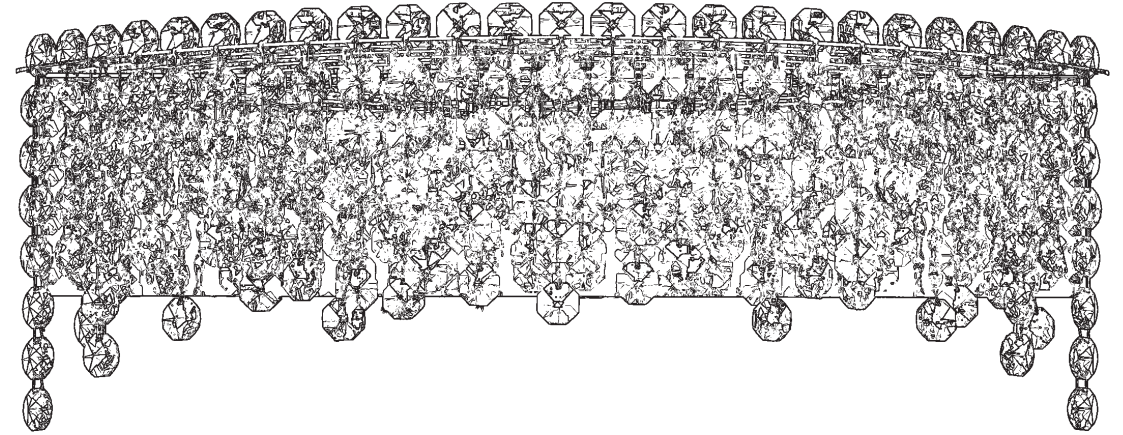

 **SCHONBEK** | 1870

CHANTANT CH2440N- __ __ O

THIS DESIGN IS THE PROPRIETARY
TRADE DRESS/TRADEMARK OF
W SCHONBEK LLC.

4 Lights
Length: 24-1/2"
Height: 8-1/2"
Extension: 7"
Hanging Weight: 11lbs.

 **SCHONBEK** | 1870

								
MAX 40 W	110-120 V							

4 X  : G9 40W MAX 

- 10** A1
- 11** B1 - B5
- 12** C1 - C7
- 13** D1 - D11
- 14** E1 - E12
- 15** F1 - F13

After hanging all trim, remove labels from crystals. If residue remains, wipe off crystal with a soft, dry cloth.

 **SCHONBEK** | 1870

CHANTANT CH2440N- __ __ R

THIS DESIGN IS THE PROPRIETARY
TRADE DRESS/TRADEMARK OF
W SCHONBEK LLC.

4 Lights
Length: 24-1/2"
Height: 8-1/2"
Extension: 7"
Hanging Weight: 11lbs.

 **SCHONBEK** | 1870