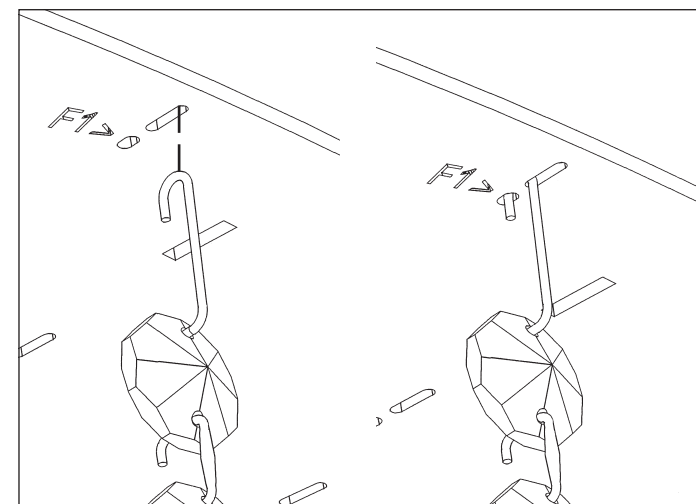

 **SCHONBEK** | 1870

CHANTANT CH2440N- __ __ O

THIS DESIGN IS THE PROPRIETARY
TRADE DRESS/TRADEMARK OF
W SCHONBEK LLC.

4 Lights
Length: 24-1/2"
Height: 8-1/2"
Extension: 7"
Hanging Weight: 11lbs.

 **SCHONBEK** | 1870

 **SCHONBEK** | 1870

CHANTANT CH2440N- __ __ R

THIS DESIGN IS THE PROPRIETARY
TRADE DRESS/TRADEMARK OF
W SCHONBEK LLC.

4 Lights
Length: 24-1/2"
Height: 8-1/2"
Extension: 7"
Hanging Weight: 11lbs.

 **SCHONBEK** | 1870

			S					
MAX 40 W	110-120 V							

4 X  : G9 40W MAX 

- 10** A1
- 11** B1 - B5
- 12** C1 - C7
- 13** D1 - D11
- 14** E1 - E12
- 15** F1 - F13

After hanging all trim, remove labels from crystals. If residue remains, wipe off crystal with a soft, dry cloth.