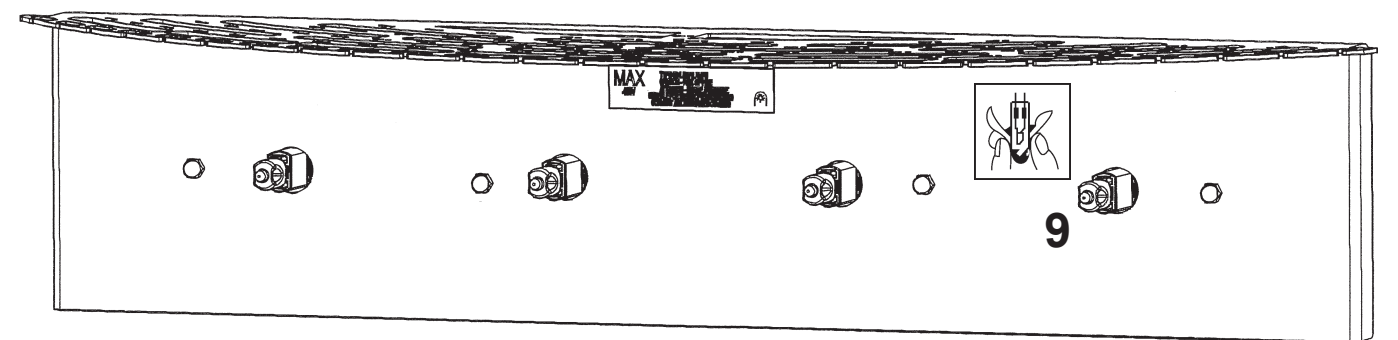

 **SCHONBEK** | 1870

CHANTANT CH2440N- __ __ O

THIS DESIGN IS THE PROPRIETARY
TRADE DRESS/TRADEMARK OF
W SCHONBEK LLC.

4 Lights
Length: 24-1/2"
Height: 8-1/2"
Extension: 7"
Hanging Weight: 11lbs.

 **SCHONBEK** | 1870

								
MAX 40 W	110-120 V							

4 X  : G9 40W MAX 

- 10** A1
- 11** B1 - B5
- 12** C1 - C7
- 13** D1 - D11
- 14** E1 - E12
- 15** F1 - F13

After hanging all trim, remove labels from crystals. If residue remains, wipe off crystal with a soft, dry cloth.

 **SCHONBEK** | 1870

CHANTANT CH2440N- __ __ R

THIS DESIGN IS THE PROPRIETARY
TRADE DRESS/TRADEMARK OF
W SCHONBEK LLC.

4 Lights
Length: 24-1/2"
Height: 8-1/2"
Extension: 7"
Hanging Weight: 11lbs.

 **SCHONBEK** | 1870