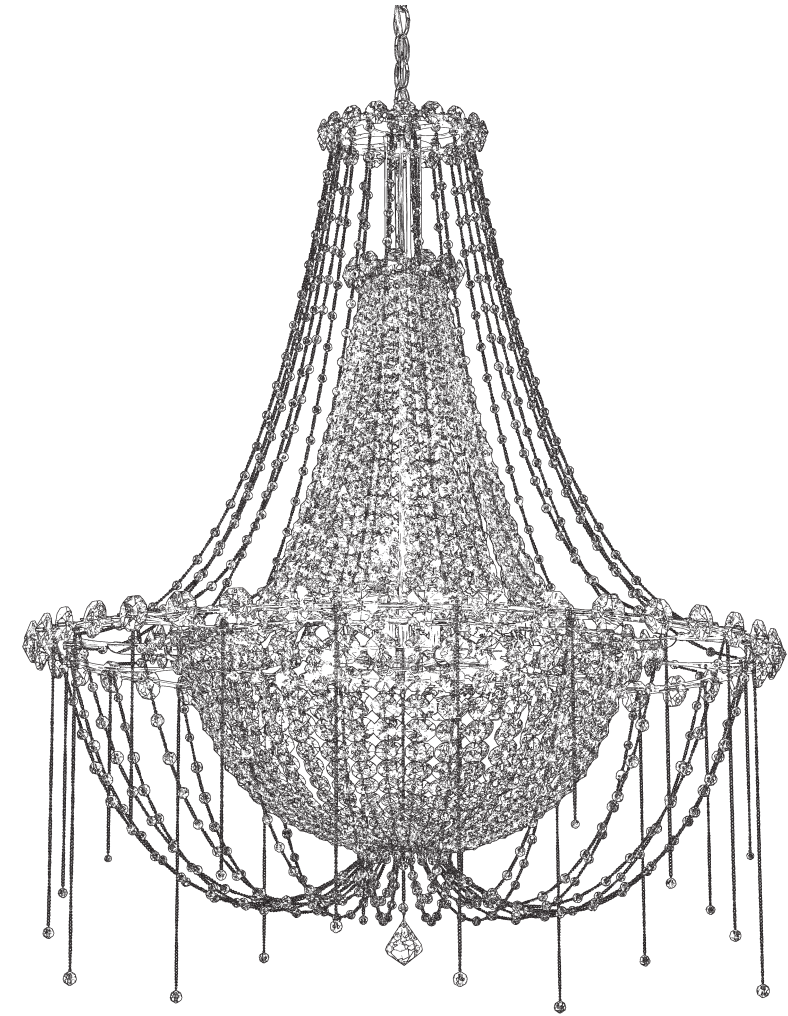

# CHRYSALITA CM8334N-\_\_ \_\_O

8 Lights  
Diameter: 33"  
Height: 35"  
Hanging Weight: 33lbs.

**T**HIS DESIGN IS THE PROPRIETARY  
TRADE DRESS/TRADEMARK OF  
W SCHONBEK LLC.

 **SCHONBEK** | 1870

 **SCHONBEK** | 1870

29

30

87/602/1SO

11249

28

C

31

C

# CHRYSALITA CM8334N-\_\_ \_\_R

8 Lights  
Diameter: 33"  
Height: 35"  
Hanging Weight: 33lbs.

**T**HIS DESIGN IS THE PROPRIETARY  
TRADE DRESS/TRADEMARK OF  
W SCHONBEK LLC.

 **SCHONBEK** | 1870

 **SCHONBEK** | 1870