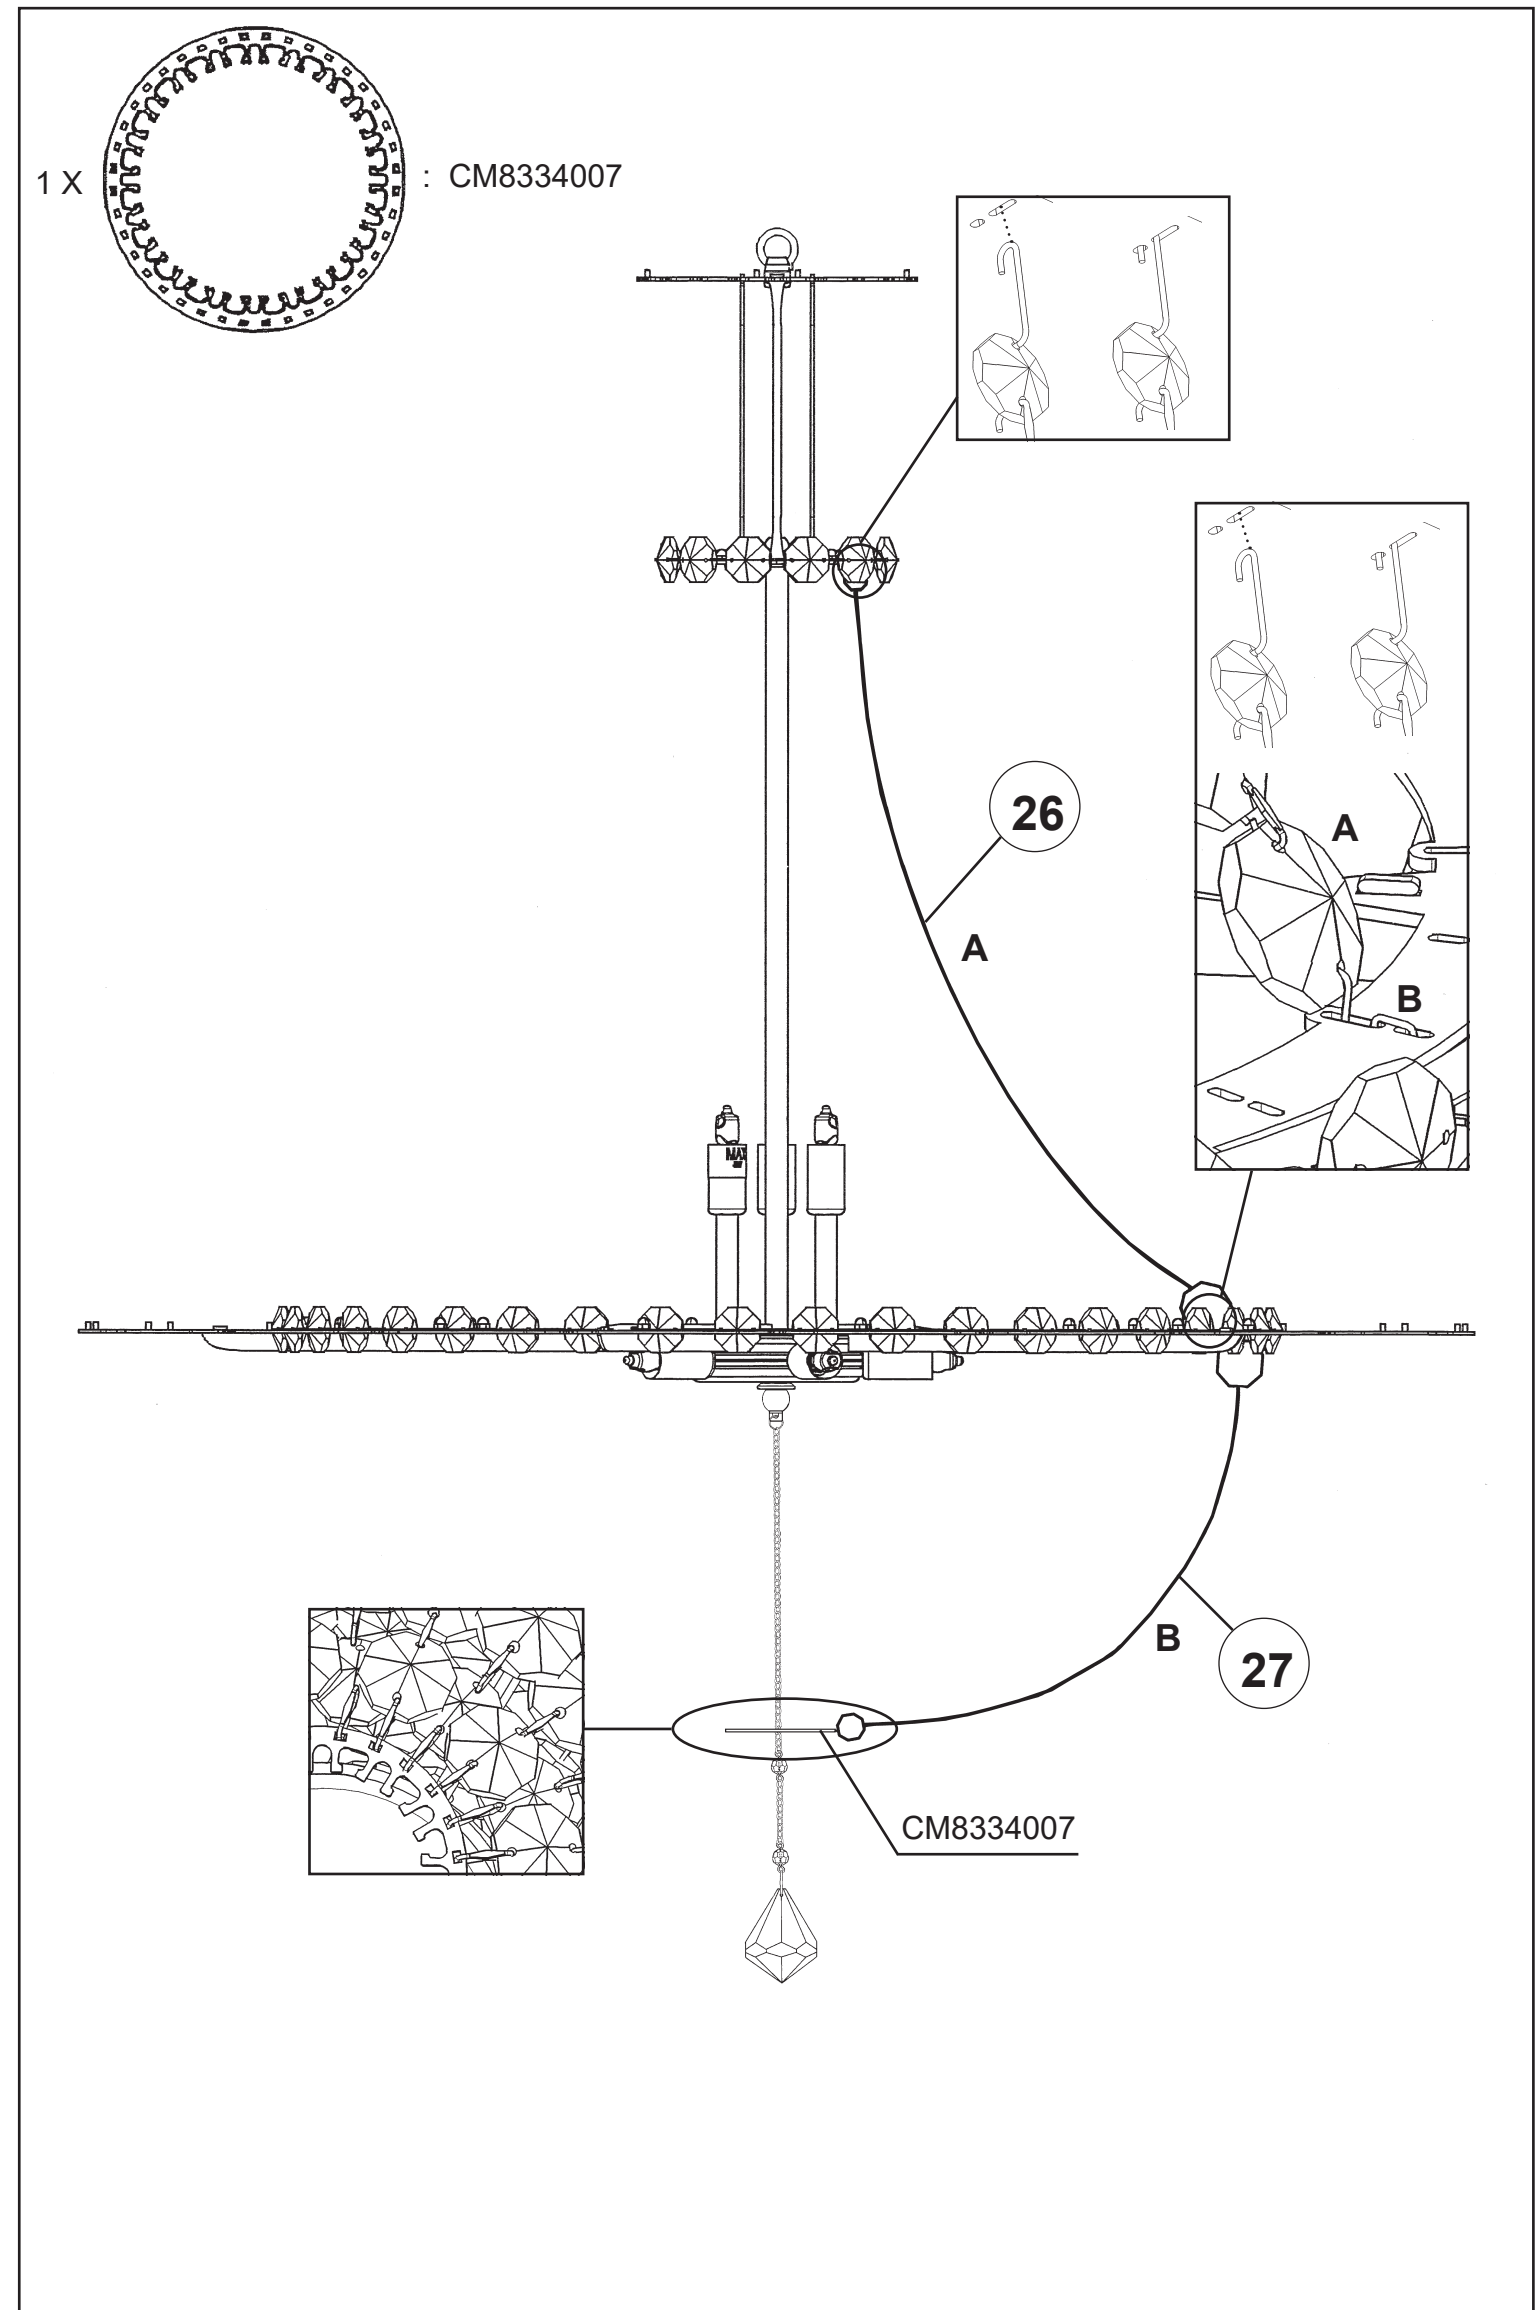

# CHRYSALITA CM8334N-\_\_ \_\_O

8 Lights  
Diameter: 33"  
Height: 35"  
Hanging Weight: 33lbs.

**T**HIS DESIGN IS THE PROPRIETARY  
TRADE DRESS/TRADEMARK OF  
W SCHONBEK LLC.

 **SCHONBEK** | 1870

 **SCHONBEK** | 1870

# CHRYSALITA CM8334N-\_\_ \_\_R

8 Lights  
Diameter: 33"  
Height: 35"  
Hanging Weight: 33lbs.

**T**HIS DESIGN IS THE PROPRIETARY  
TRADE DRESS/TRADEMARK OF  
W SCHONBEK LLC.

 **SCHONBEK** | 1870

 **SCHONBEK** | 1870

8 X  : G9 40W MAX 

50 X  : 11249

2 X  : 87/603/1SR

5 X  : 87/604/1SR

1 X  : 400/16S

5 X  : 87/605/1SR

2 X

: 87/602/1SR

29

87/602/1SR

30

11249