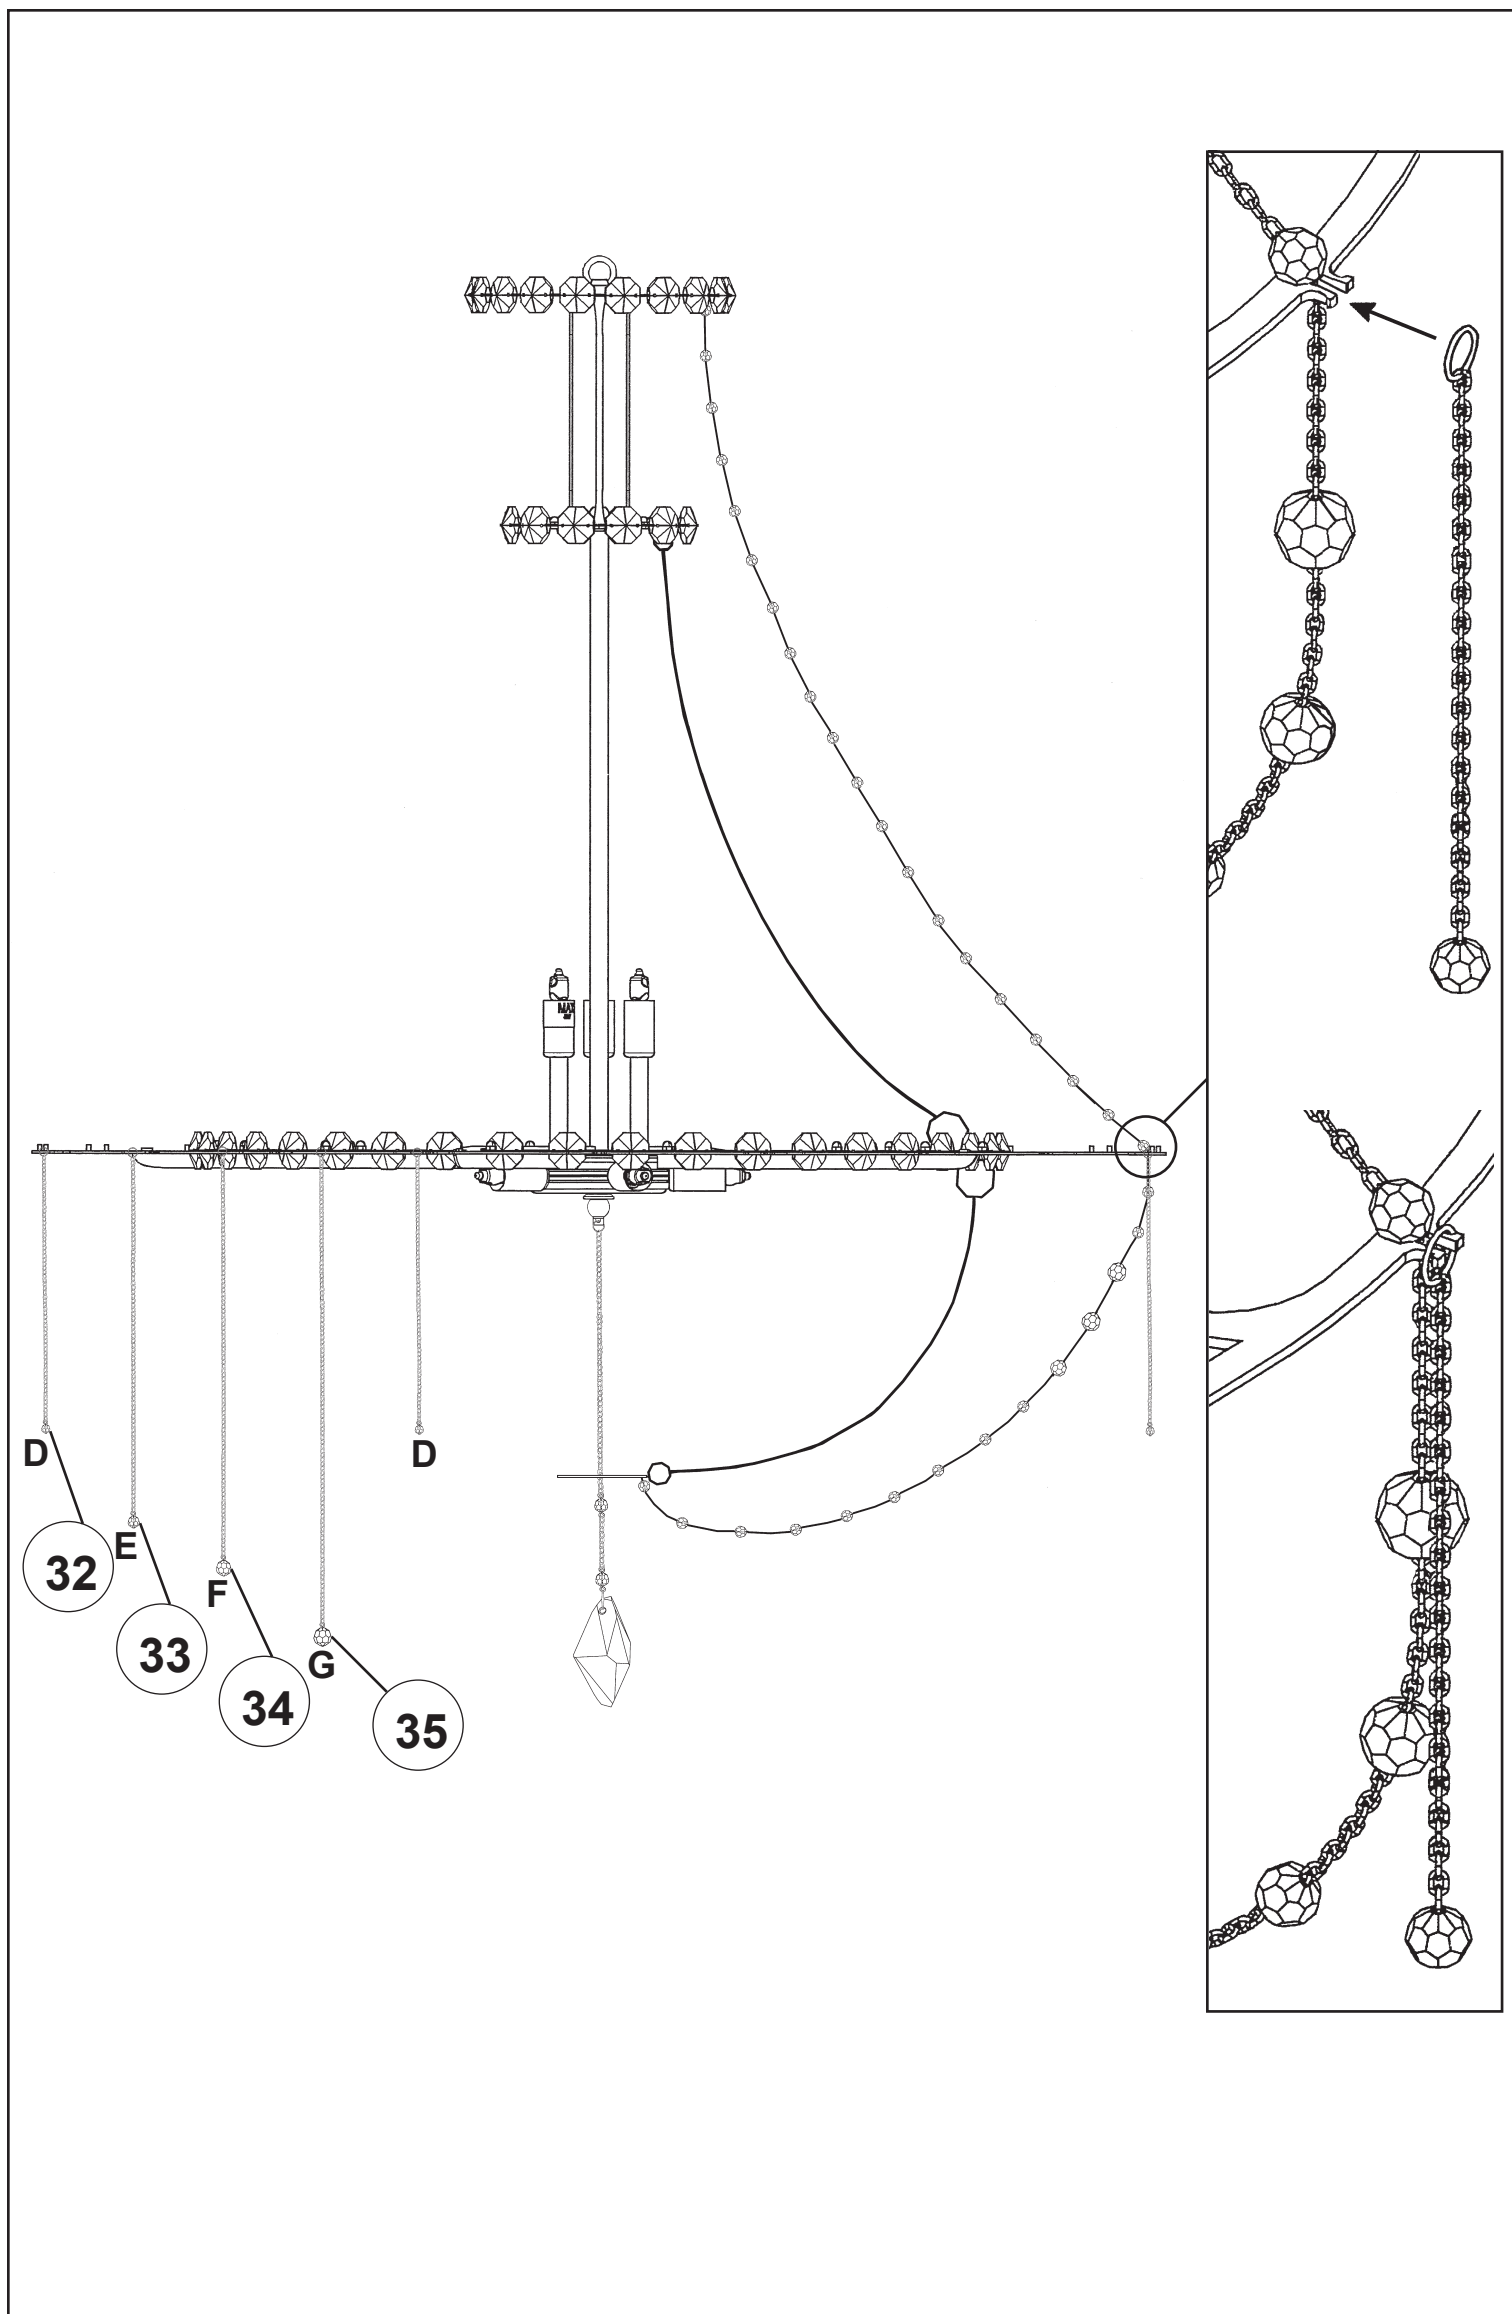

# CHRYSALITA CM8334N-\_\_ \_\_O

8 Lights  
Diameter: 33"  
Height: 35"  
Hanging Weight: 33lbs.

**T**HIS DESIGN IS THE PROPRIETARY  
TRADE DRESS/TRADEMARK OF  
W SCHONBEK LLC.

 **SCHONBEK** | 1870

 **SCHONBEK** | 1870

8 X  : G9 40W MAX 

50 X  : 11249

2 X  : 87/603/1SO

5 X  : 87/604/1SO

1 X  : 400/16S

5 X  : 87/605/1SO

2 X

: 87/602/1SO

# CHRYSALITA CM8334N-\_\_ \_\_R

8 Lights  
Diameter: 33"  
Height: 35"  
Hanging Weight: 33lbs.

**T**HIS DESIGN IS THE PROPRIETARY  
TRADE DRESS/TRADEMARK OF  
W SCHONBEK LLC.

 **SCHONBEK** | 1870

 **SCHONBEK** | 1870