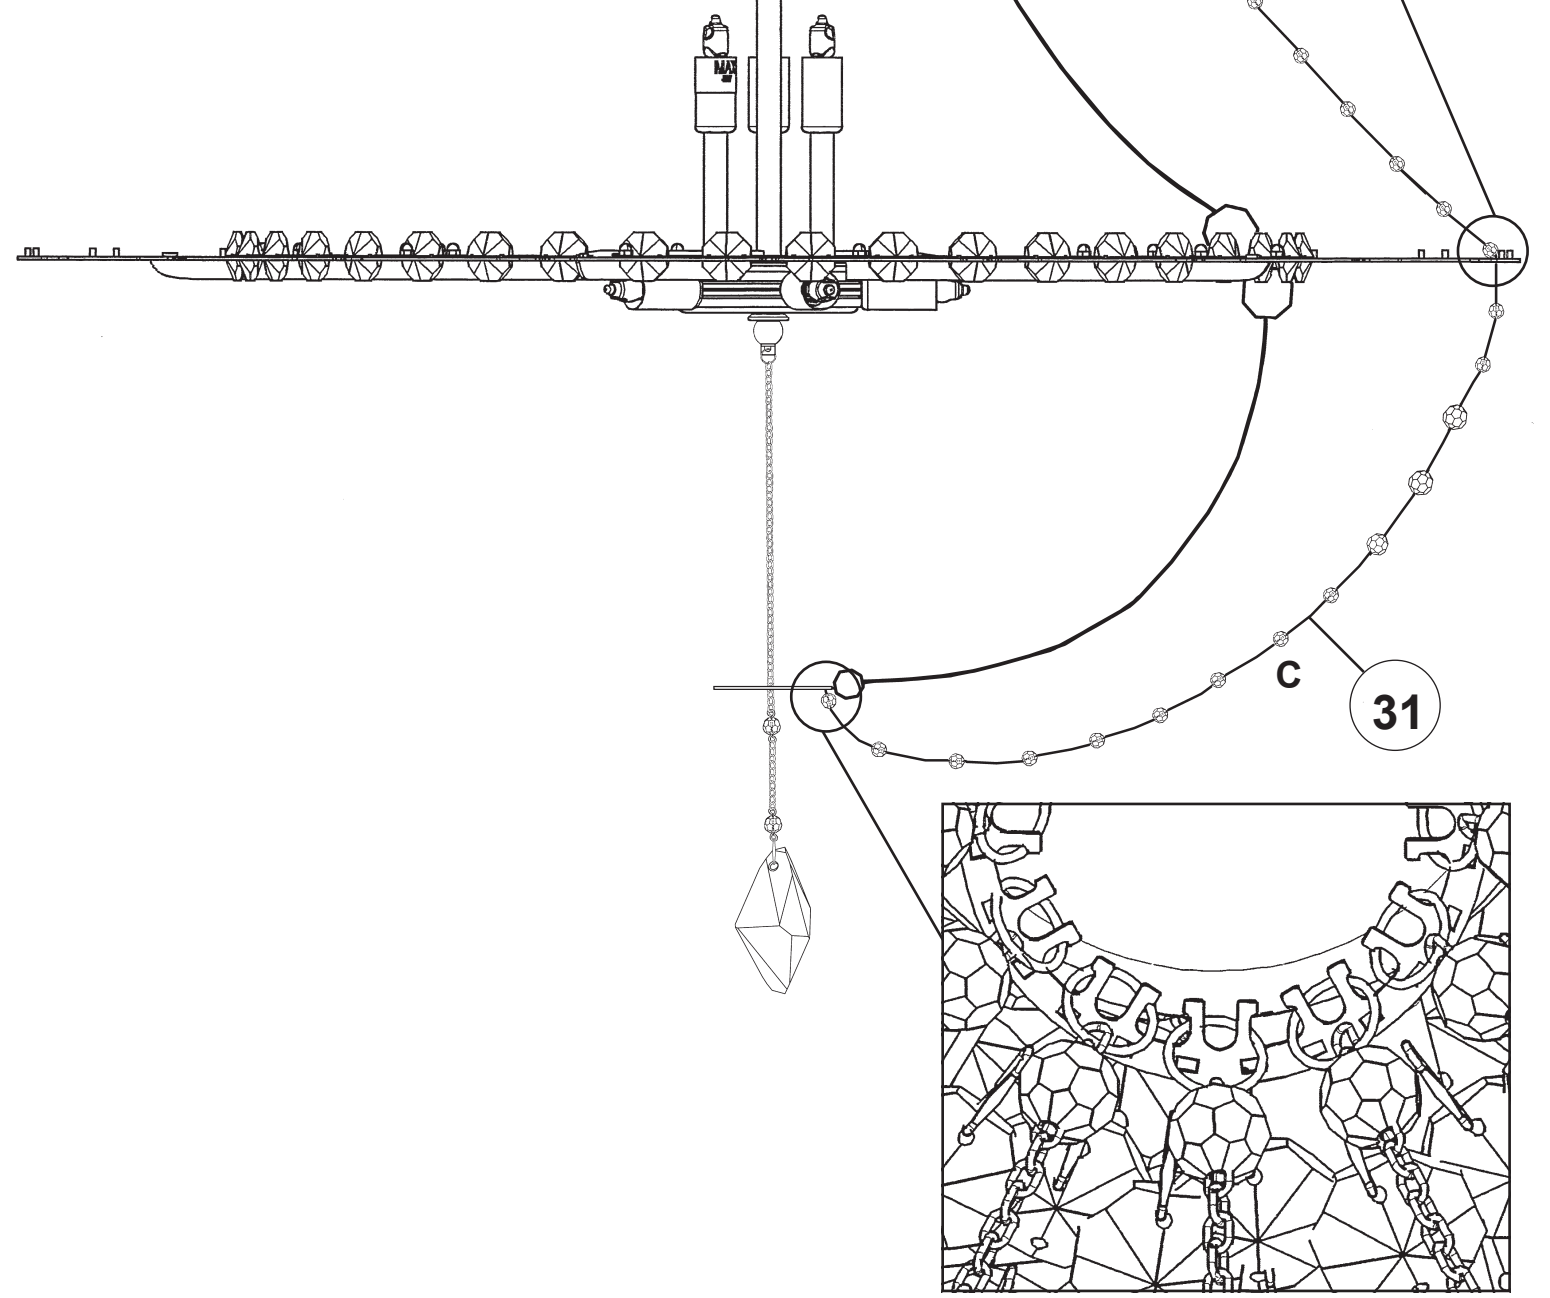

2 X

: 87/602/1SO

29

30

87/602/1SO

11249

28

C

31

C