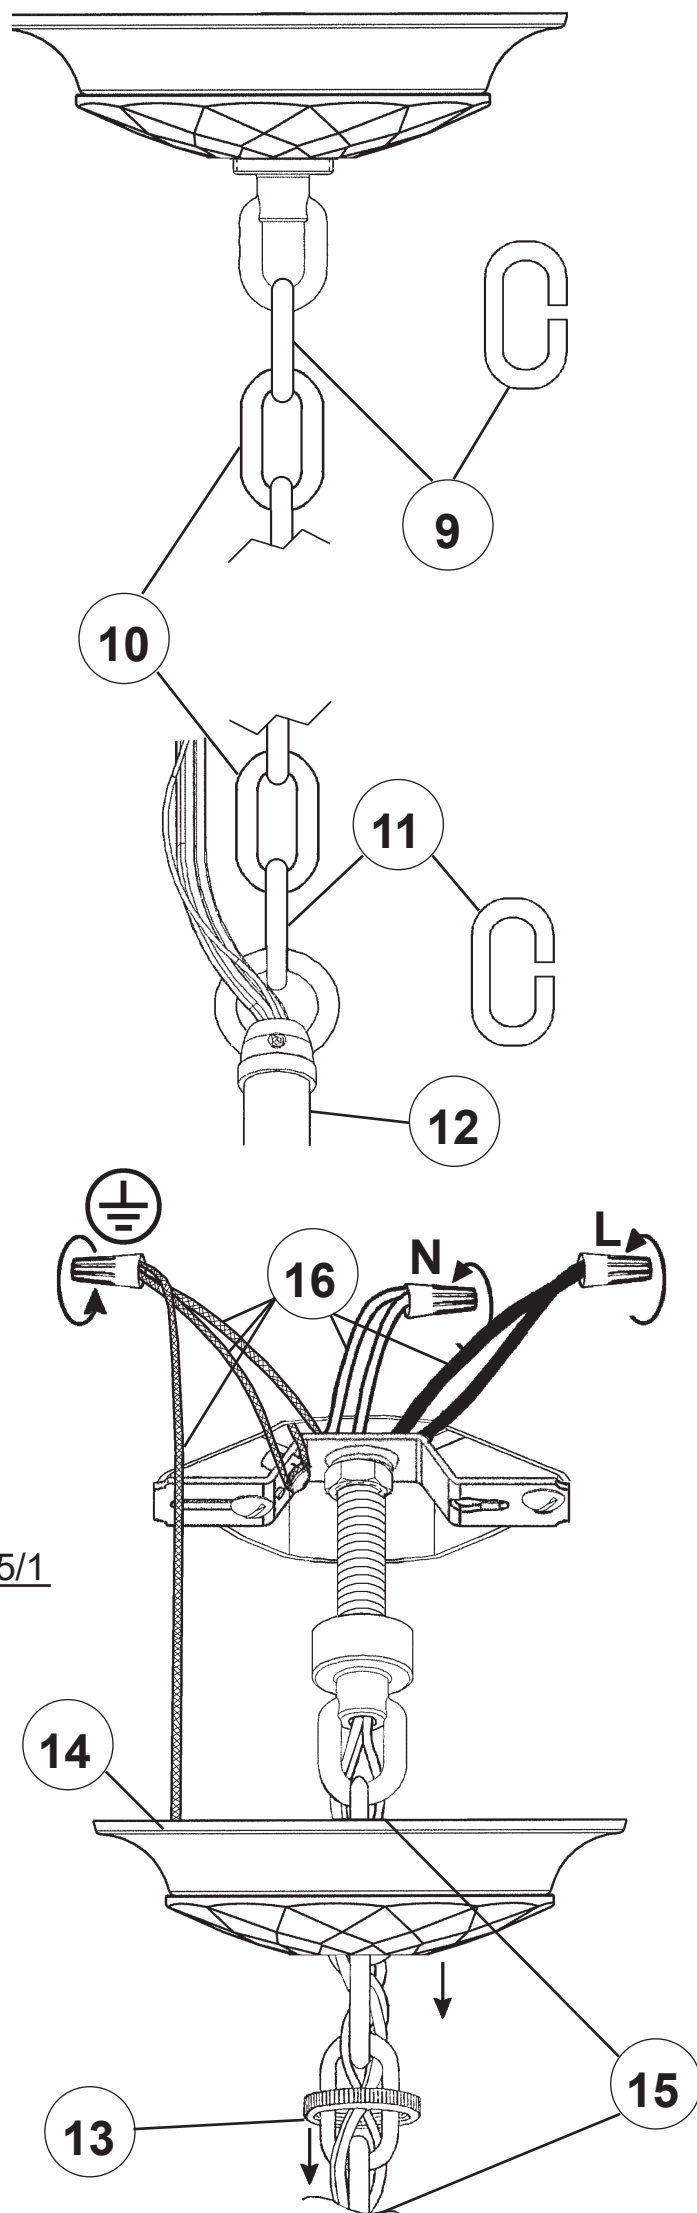

WARNING:

1 Electrical Danger Turn Power Off

All electrical components must be installed by a licensed electrician in accordance with the National Electric Code and the appropriate local electrical codes.