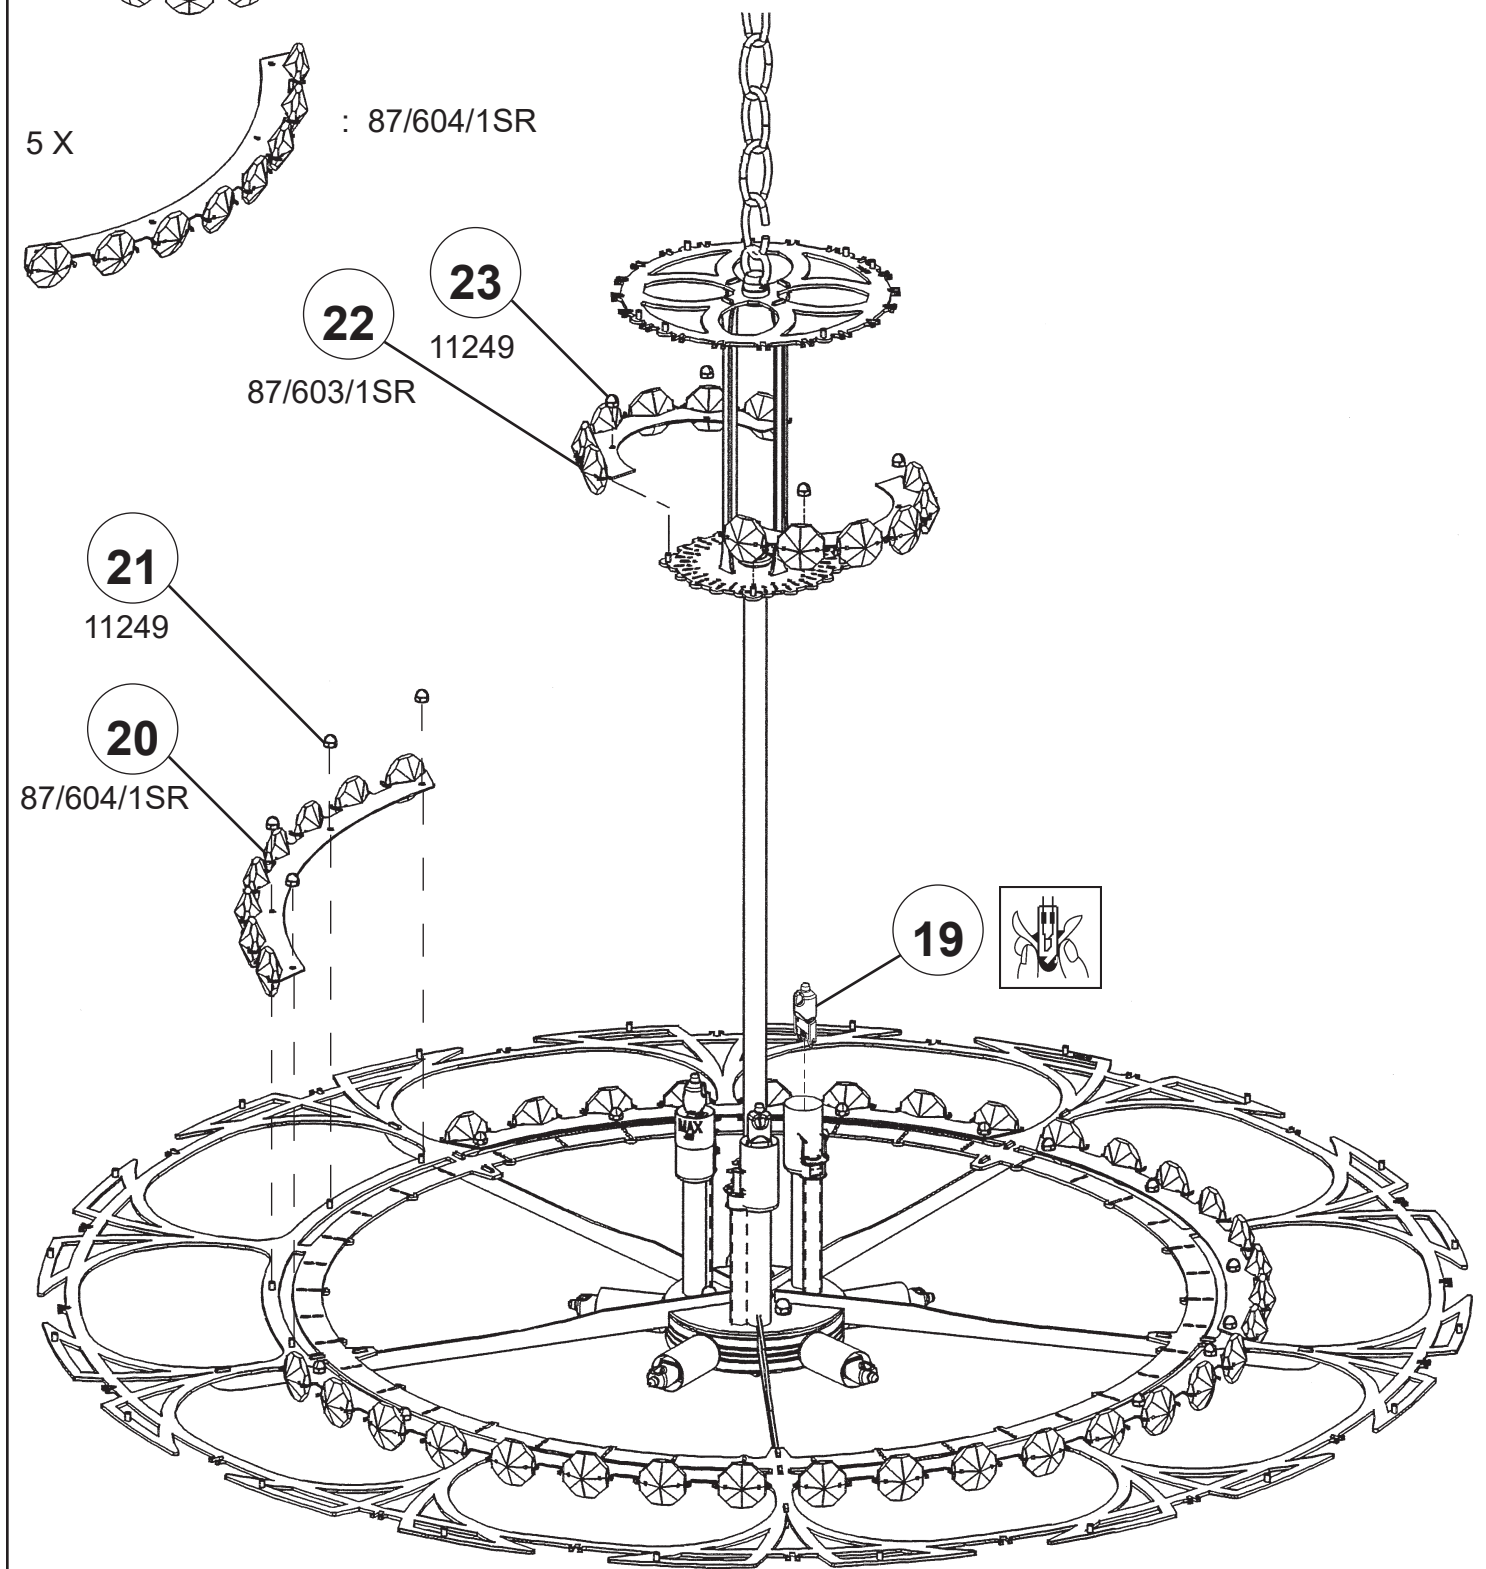

# CHRYSALITA CM8334N-\_\_ \_\_O

8 Lights  
Diameter: 33"  
Height: 35"  
Hanging Weight: 33lbs.

**T**HIS DESIGN IS THE PROPRIETARY  
TRADE DRESS/TRADEMARK OF  
W SCHONBEK LLC.

 **SCHONBEK** | 1870

 **SCHONBEK** | 1870

# CHRYSALITA CM8334N-\_\_ \_\_R

8 Lights  
Diameter: 33"  
Height: 35"  
Hanging Weight: 33lbs.

**T**HIS DESIGN IS THE PROPRIETARY  
TRADE DRESS/TRADEMARK OF  
W SCHONBEK LLC.

 **SCHONBEK** | 1870

 **SCHONBEK** | 1870

								
MAX 40 W	110-120 V							

**WARNING:**

**1** Electrical Danger Turn Power Off

All electrical components must be installed by a licensed electrician in accordance with the National Electric Code and the appropriate local electrical codes.

8 X  : G9 40W MAX 

50 X  : 11249

2 X  : 87/603/1SR

5 X  : 87/604/1SR

1 X  : 400/16S

5 X  : 87/605/1SR

2 X

: 87/602/1SR