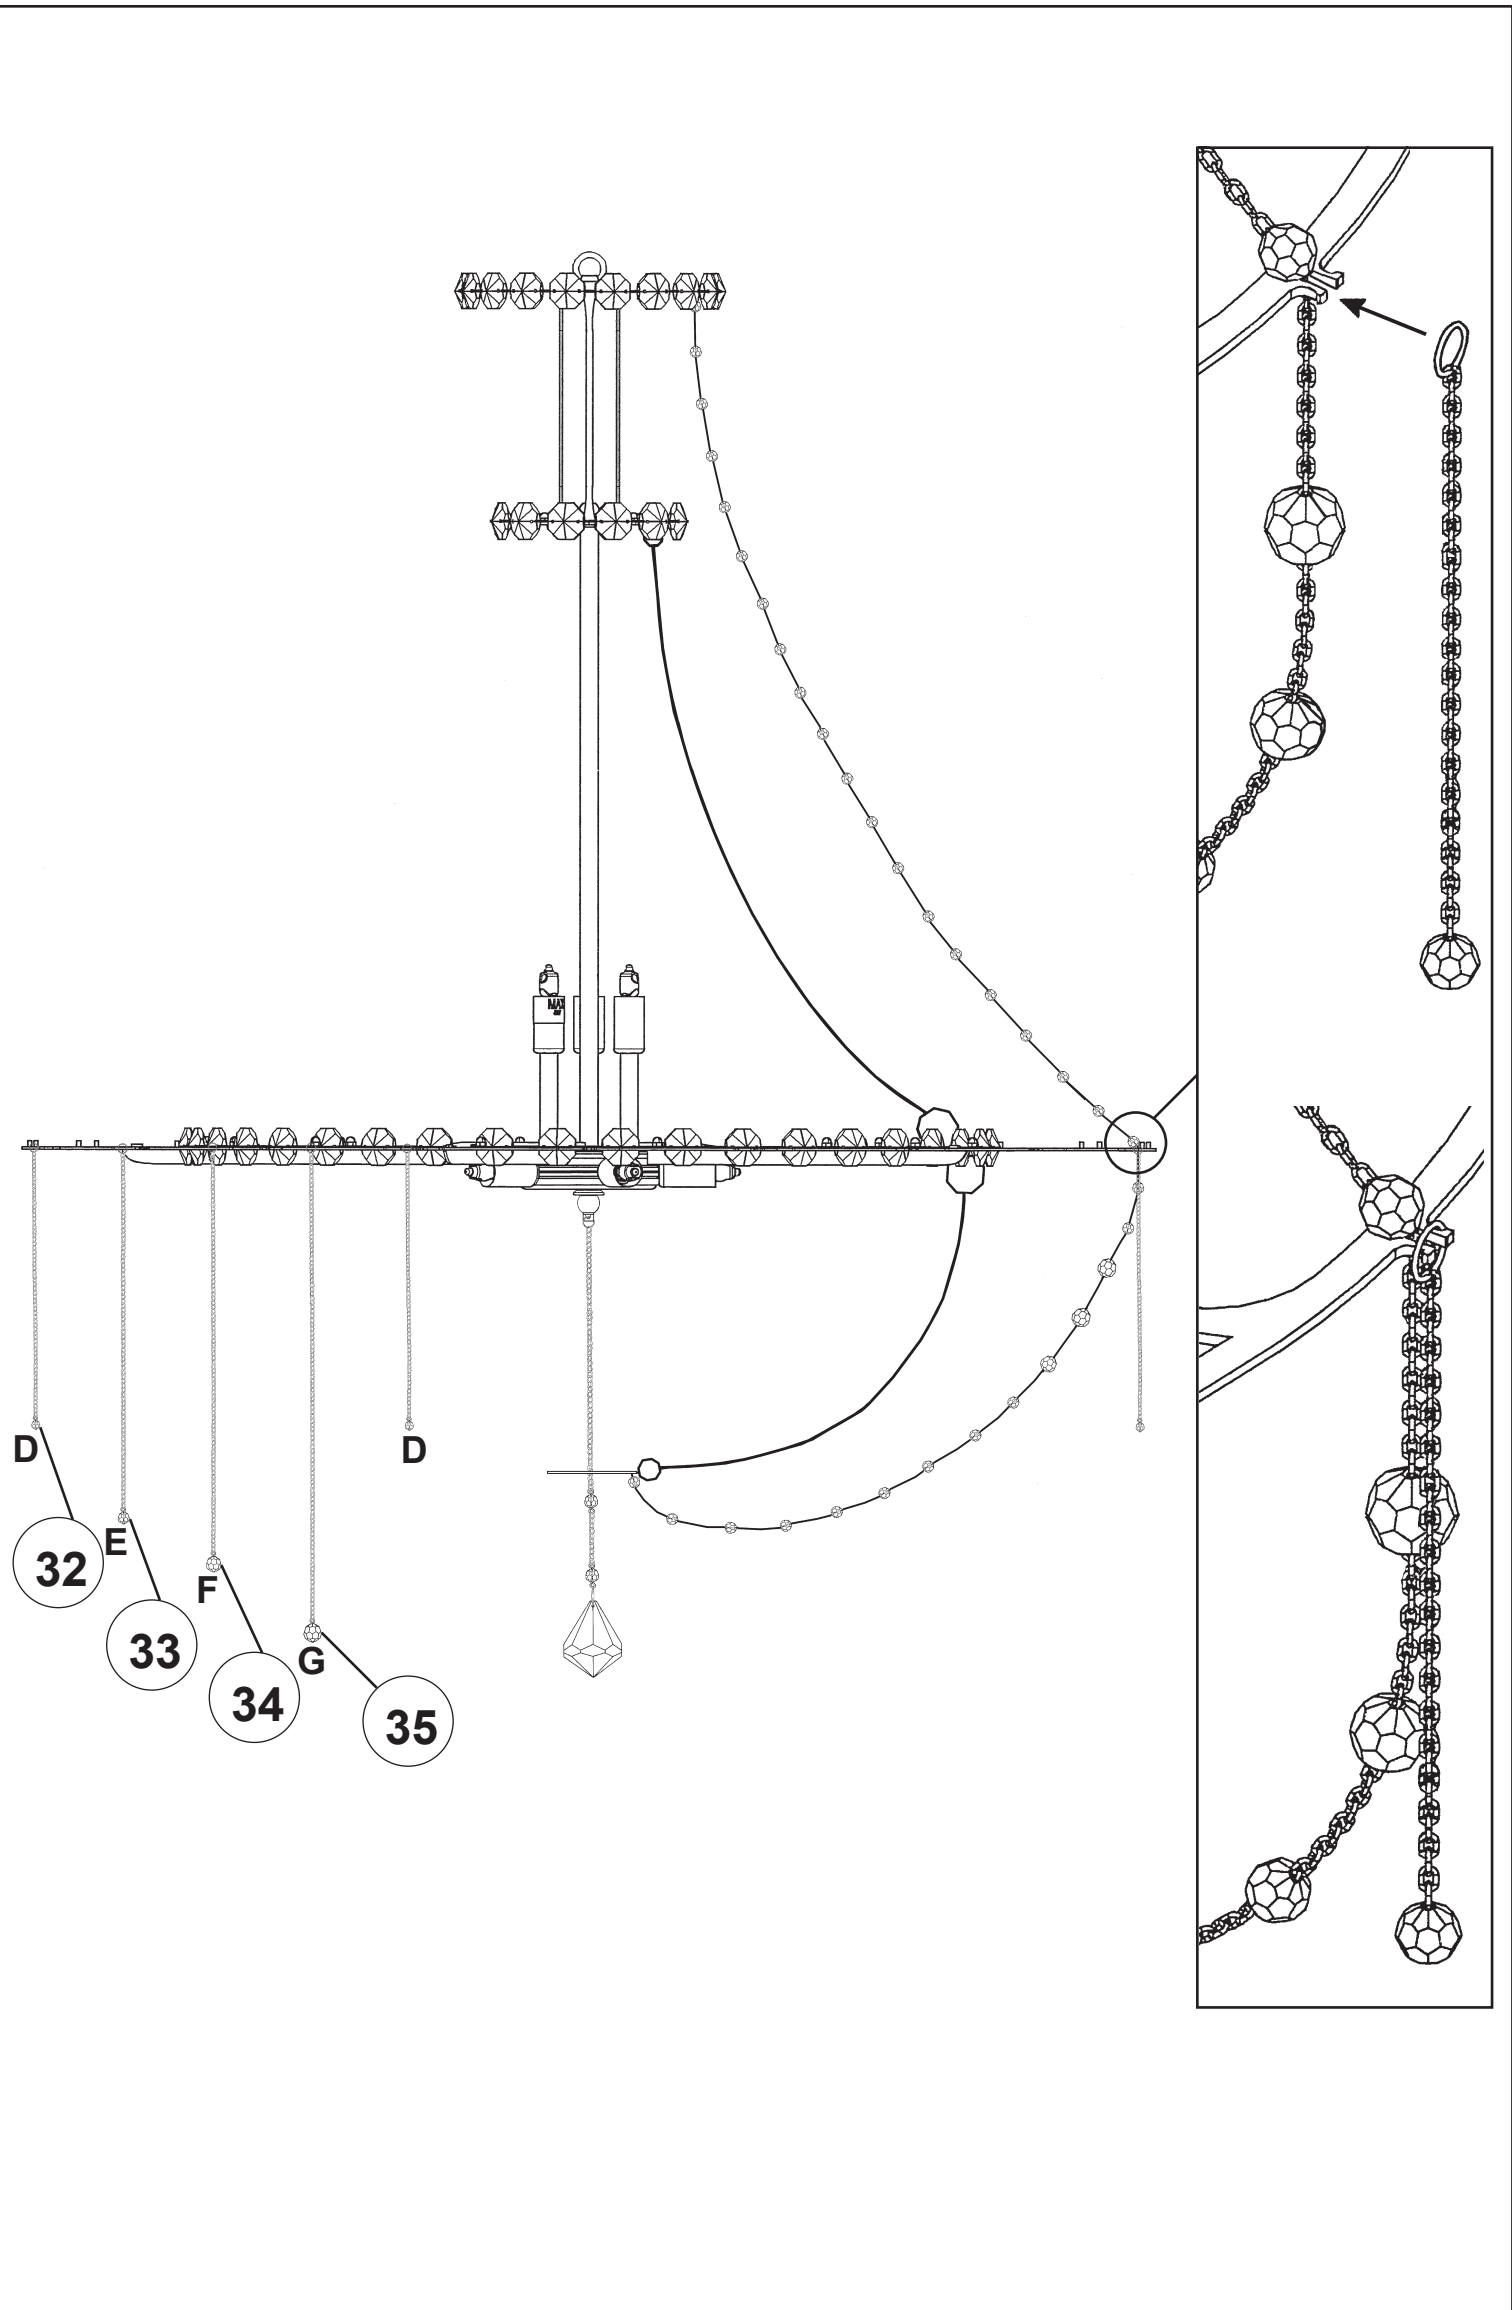

# CHRYSALITA CM8334N-\_\_ \_\_O

8 Lights  
Diameter: 33"  
Height: 35"  
Hanging Weight: 33lbs.

**T**HIS DESIGN IS THE PROPRIETARY  
TRADE DRESS/TRADEMARK OF  
W SCHONBEK LLC.

 **SCHONBEK** | 1870

 **SCHONBEK** | 1870

# CHRYSALITA CM8334N-\_\_ \_\_R

8 Lights  
Diameter: 33"  
Height: 35"  
Hanging Weight: 33lbs.

**T**HIS DESIGN IS THE PROPRIETARY  
TRADE DRESS/TRADEMARK OF  
W SCHONBEK LLC.

 **SCHONBEK** | 1870

 **SCHONBEK** | 1870

8 X  : G9 40W MAX 

50 X  : 11249

2 X  : 87/603/1SR

5 X  : 87/604/1SR

1 X  : 400/16S

5 X  : 87/605/1SR

2 X

: 87/602/1SR

29

87/602/1SR

30

11249