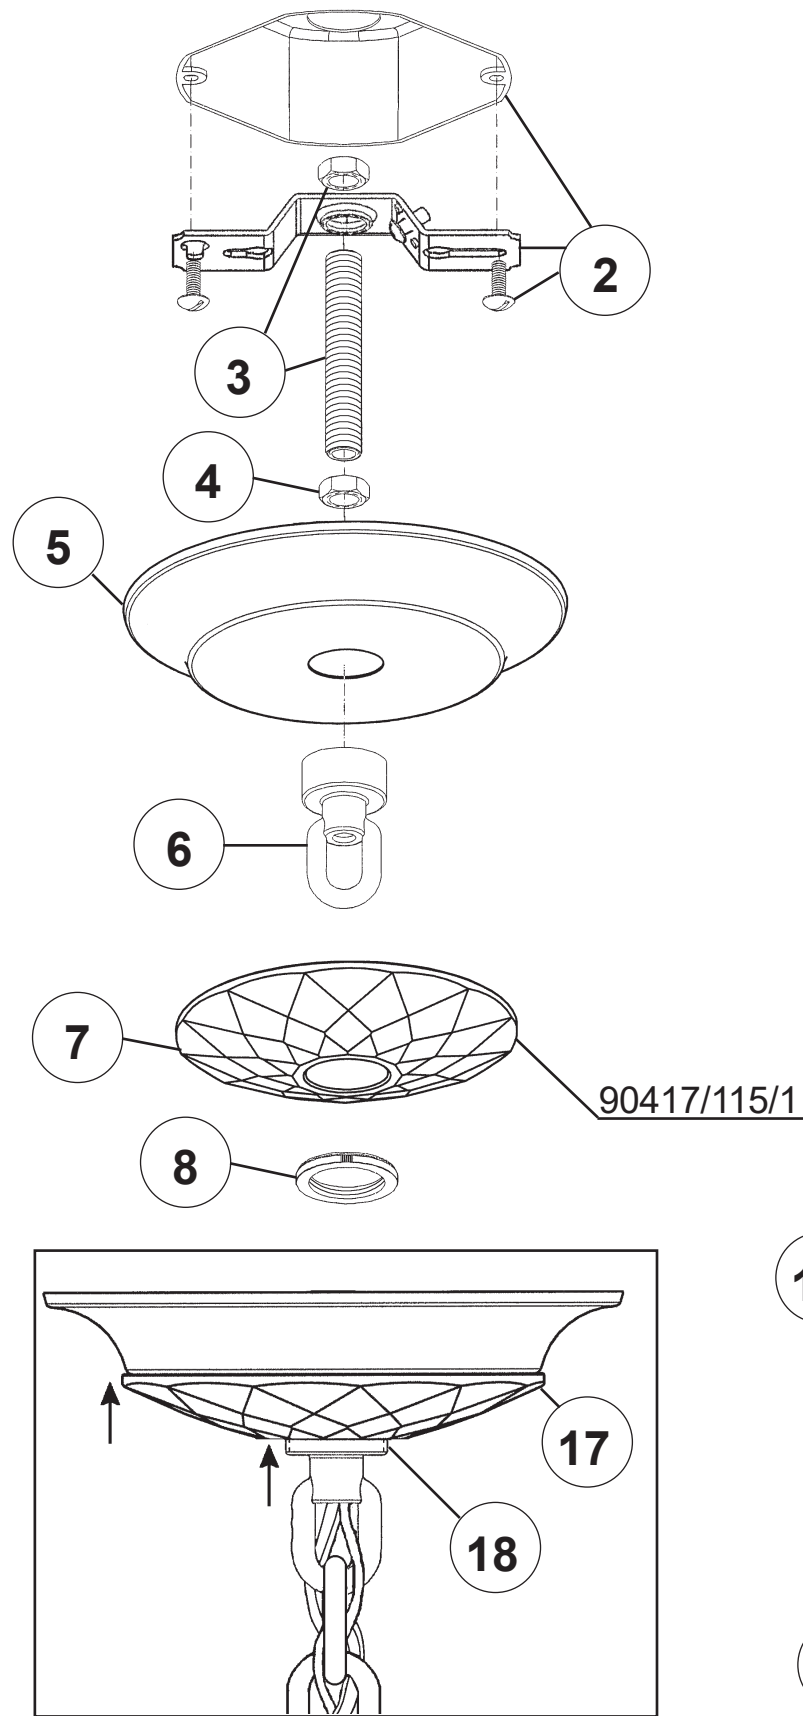

WARNING:

1 Electrical Danger Turn Power Off

All electrical components must be installed by a licensed electrician in accordance with the National Electric Code and the appropriate local electrical codes.