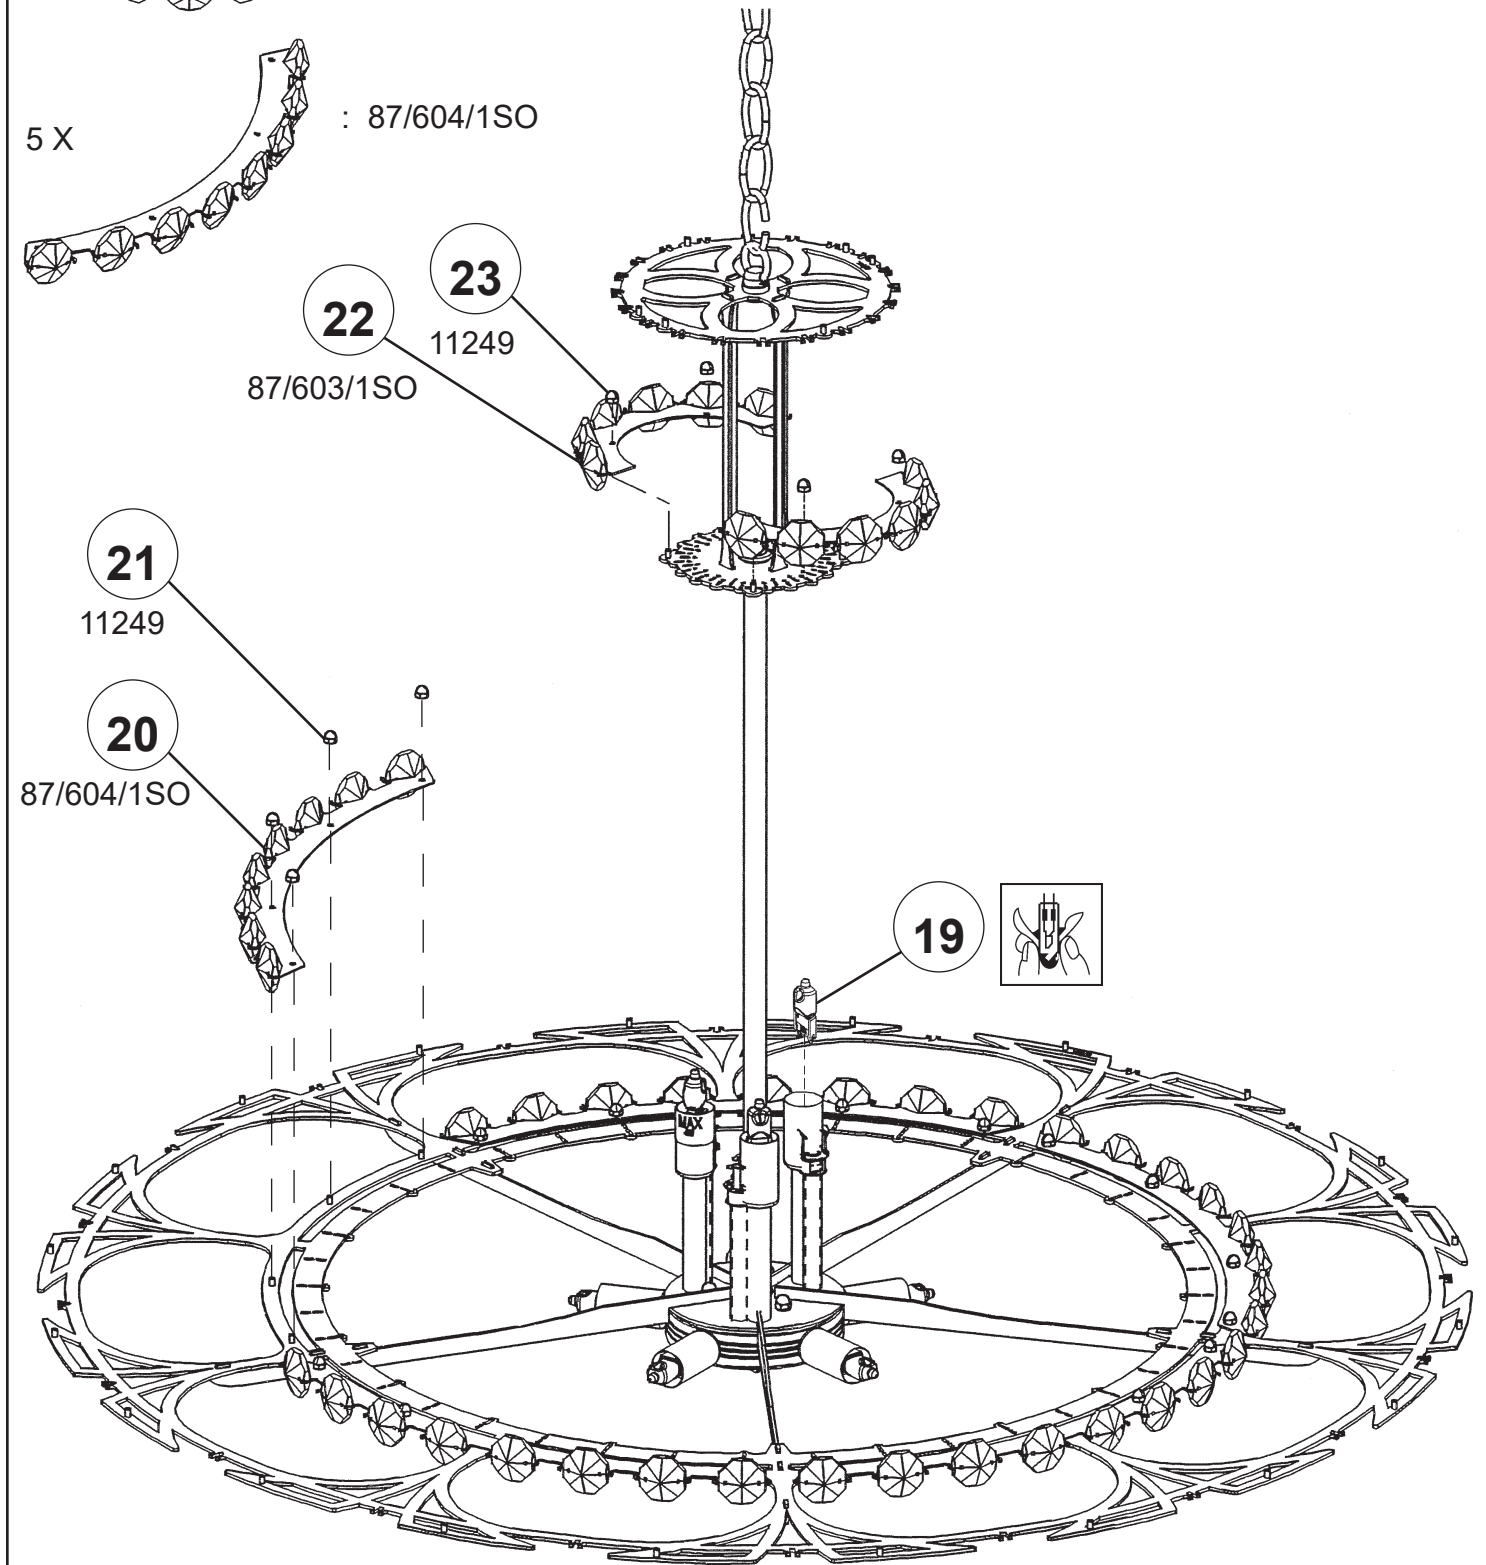

8 X : G9 40W MAX

50 X : 11249

2 X : 87/603/1SO

5 X : 87/604/1SO