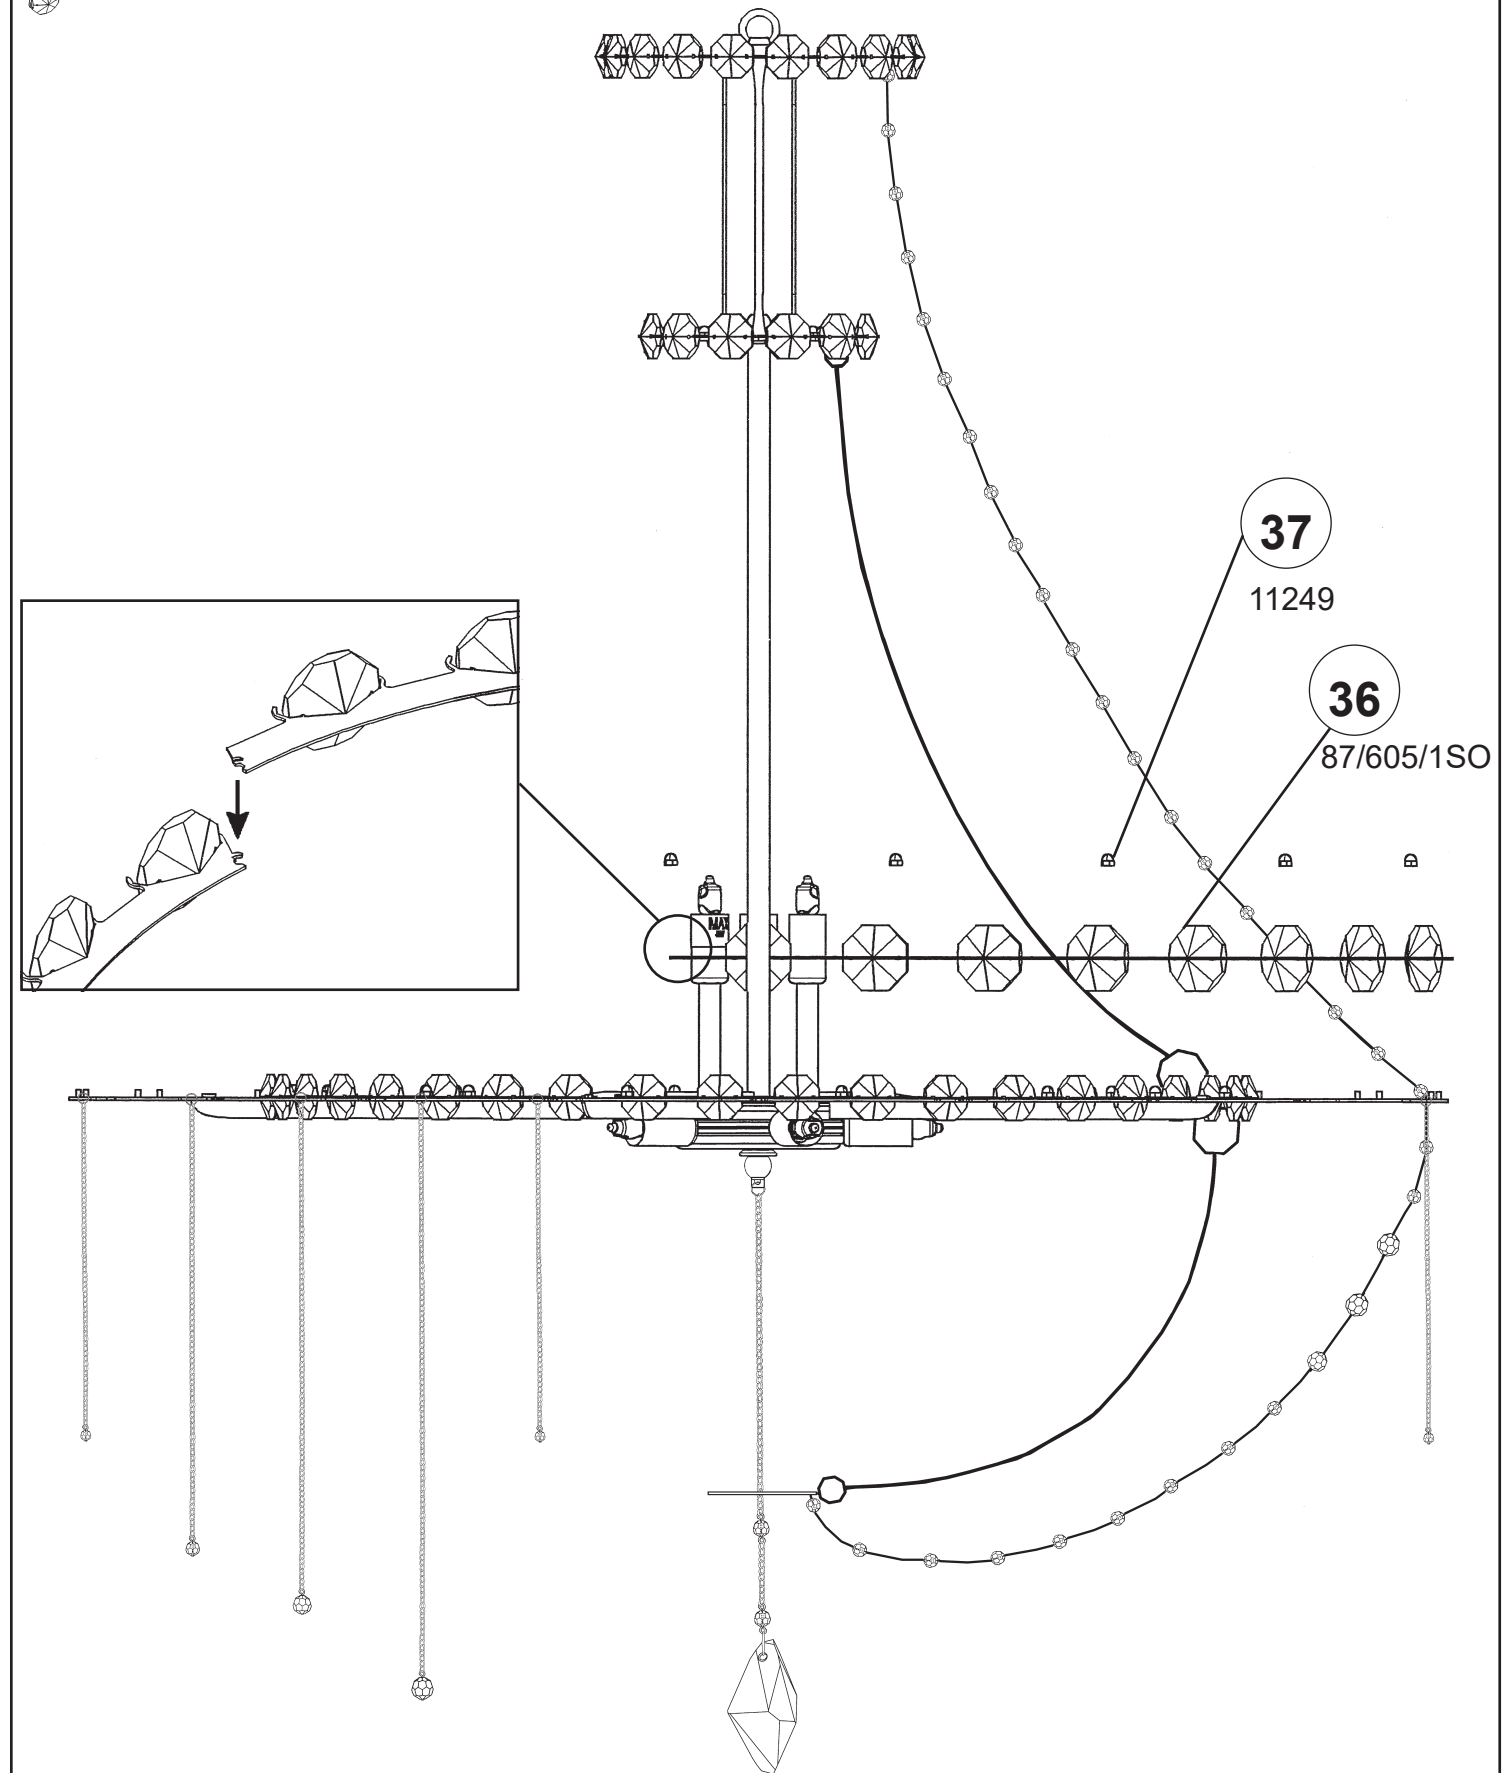

# CHRYSALITA CM8334N-\_\_ \_\_O

8 Lights  
Diameter: 33"  
Height: 35"  
Hanging Weight: 33lbs.

**T**HIS DESIGN IS THE PROPRIETARY  
TRADE DRESS/TRADEMARK OF  
W SCHONBEK LLC.

 **SCHONBEK** | 1870

 **SCHONBEK** | 1870

8 X  : G9 40W MAX 

50 X  : 11249

2 X  : 87/603/1SO

5 X  : 87/604/1SO

1 X  : 400/16S

5 X  : 87/605/1SO

2 X

: 87/602/1SO

29

30

87/602/1SO

11249

28

C

31

C

# CHRYSALITA CM8334N-\_\_ \_\_R

8 Lights  
Diameter: 33"  
Height: 35"  
Hanging Weight: 33lbs.

**T**HIS DESIGN IS THE PROPRIETARY  
TRADE DRESS/TRADEMARK OF  
W SCHONBEK LLC.

 **SCHONBEK** | 1870

 **SCHONBEK** | 1870