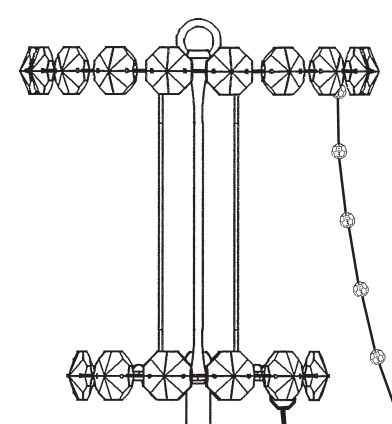

# CHRYSALITA CM8334N-\_\_ \_\_O

8 Lights  
Diameter: 33"  
Height: 35"  
Hanging Weight: 33lbs.

**T**HIS DESIGN IS THE PROPRIETARY  
TRADE DRESS/TRADEMARK OF  
W SCHONBEK LLC.

 **SCHONBEK** | 1870

 **SCHONBEK** | 1870

29

30

87/602/1SO

11249

28

C

31

C

# CHRYSALITA CM8334N-\_\_ \_\_R

8 Lights  
Diameter: 33"  
Height: 35"  
Hanging Weight: 33lbs.

**T**HIS DESIGN IS THE PROPRIETARY  
TRADE DRESS/TRADEMARK OF  
W SCHONBEK LLC.

 **SCHONBEK** | 1870

 **SCHONBEK** | 1870