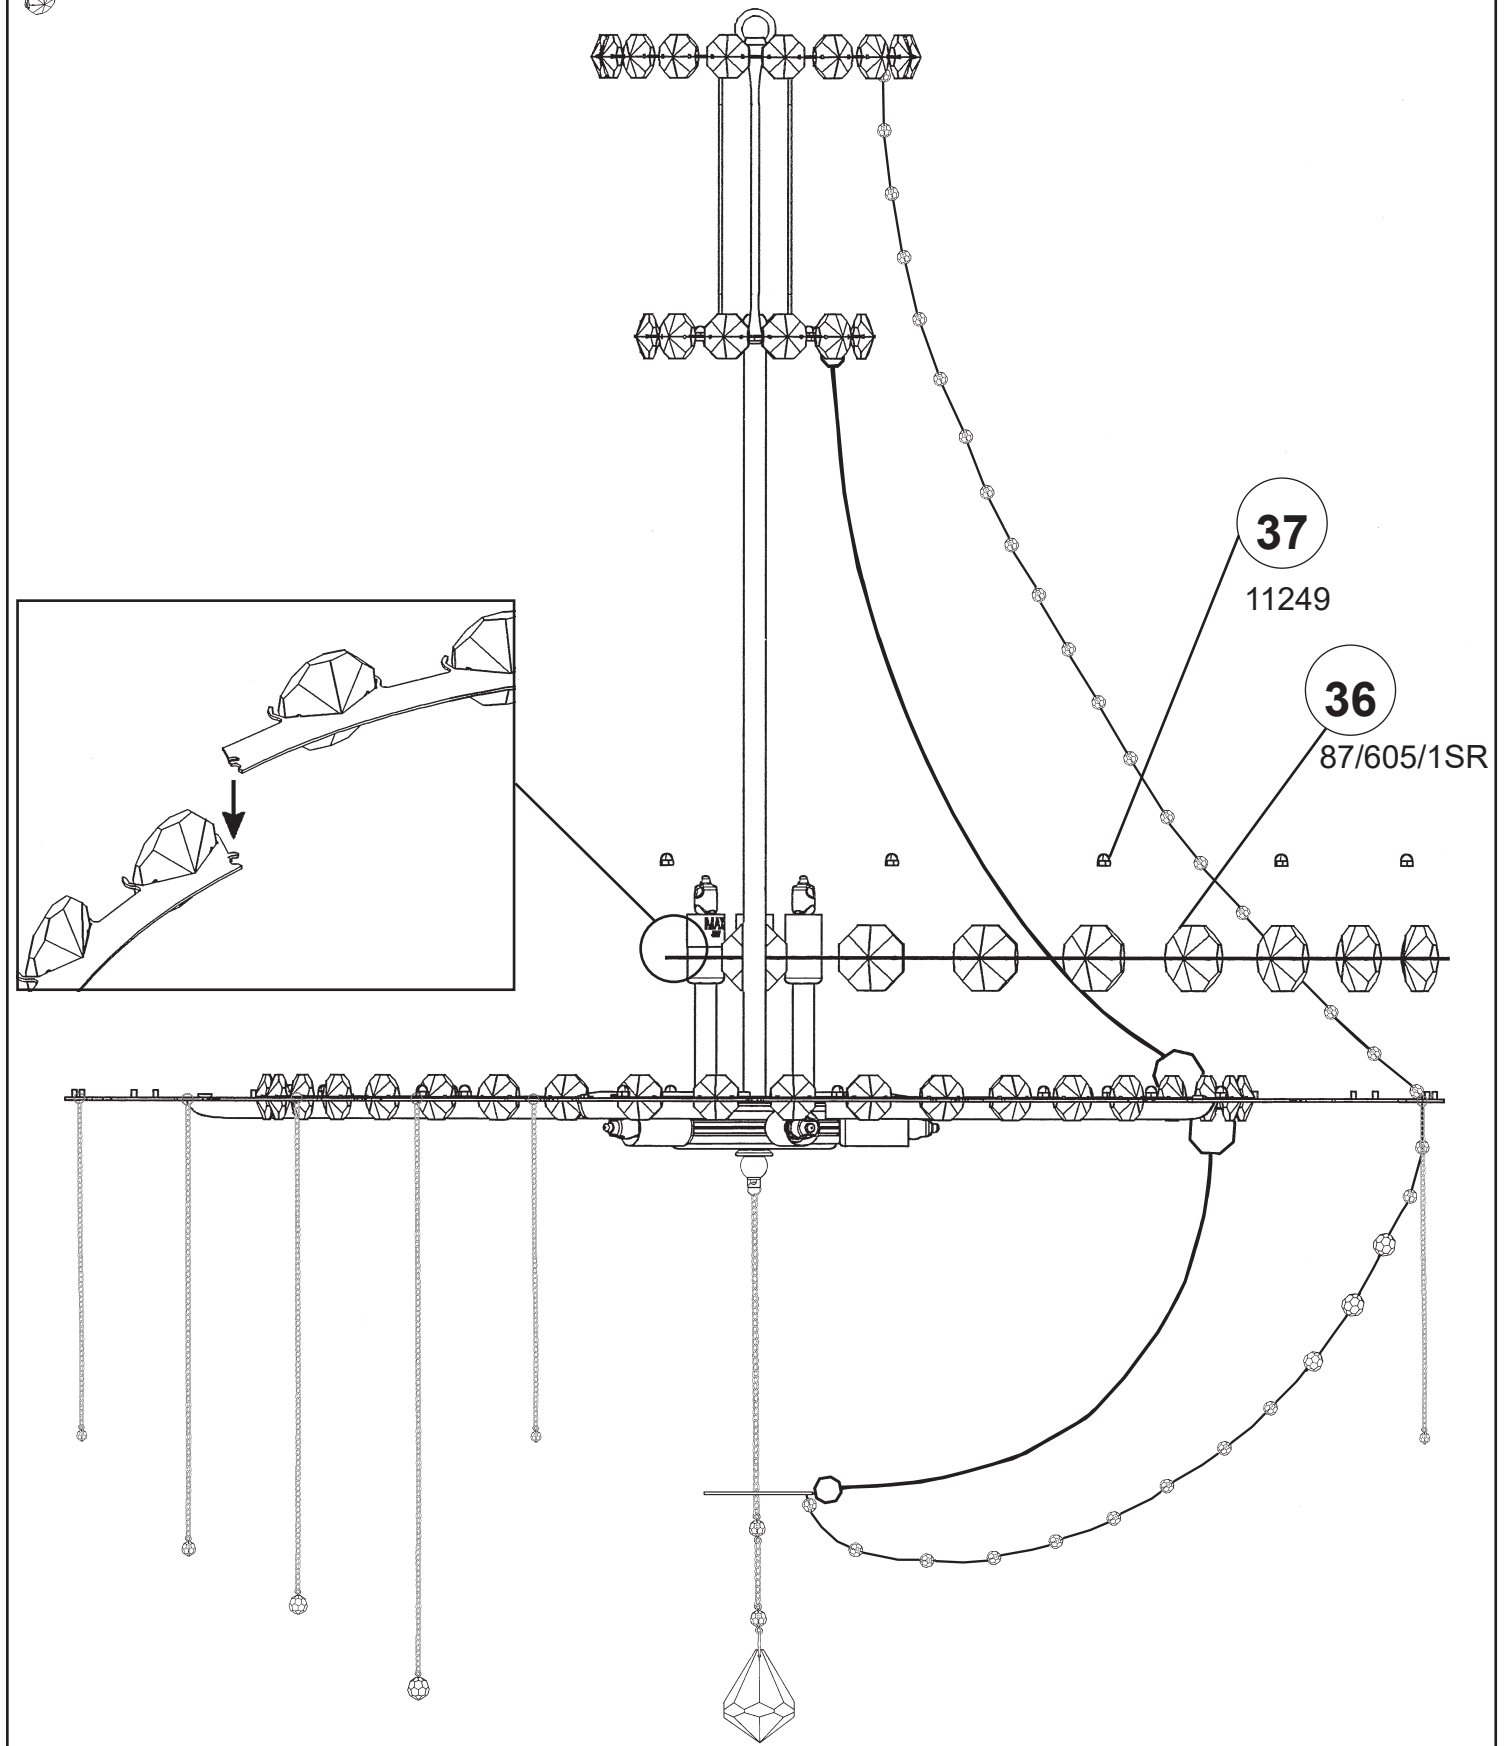

# CHRYSALITA CM8334N-\_\_ \_\_O

8 Lights  
Diameter: 33"  
Height: 35"  
Hanging Weight: 33lbs.

**T**HIS DESIGN IS THE PROPRIETARY  
TRADE DRESS/TRADEMARK OF  
W SCHONBEK LLC.

 **SCHONBEK** | 1870

 **SCHONBEK** | 1870

# CHRYSALITA CM8334N-\_\_ \_\_R

8 Lights  
Diameter: 33"  
Height: 35"  
Hanging Weight: 33lbs.

**T**HIS DESIGN IS THE PROPRIETARY  
TRADE DRESS/TRADEMARK OF  
W SCHONBEK LLC.

 **SCHONBEK** | 1870

 **SCHONBEK** | 1870

8 X  : G9 40W MAX 

50 X  : 11249

2 X  : 87/603/1SR

5 X  : 87/604/1SR

1 X  : 400/16S

5 X  : 87/605/1SR

2 X

: 87/602/1SR

29

87/602/1SR

30

11249