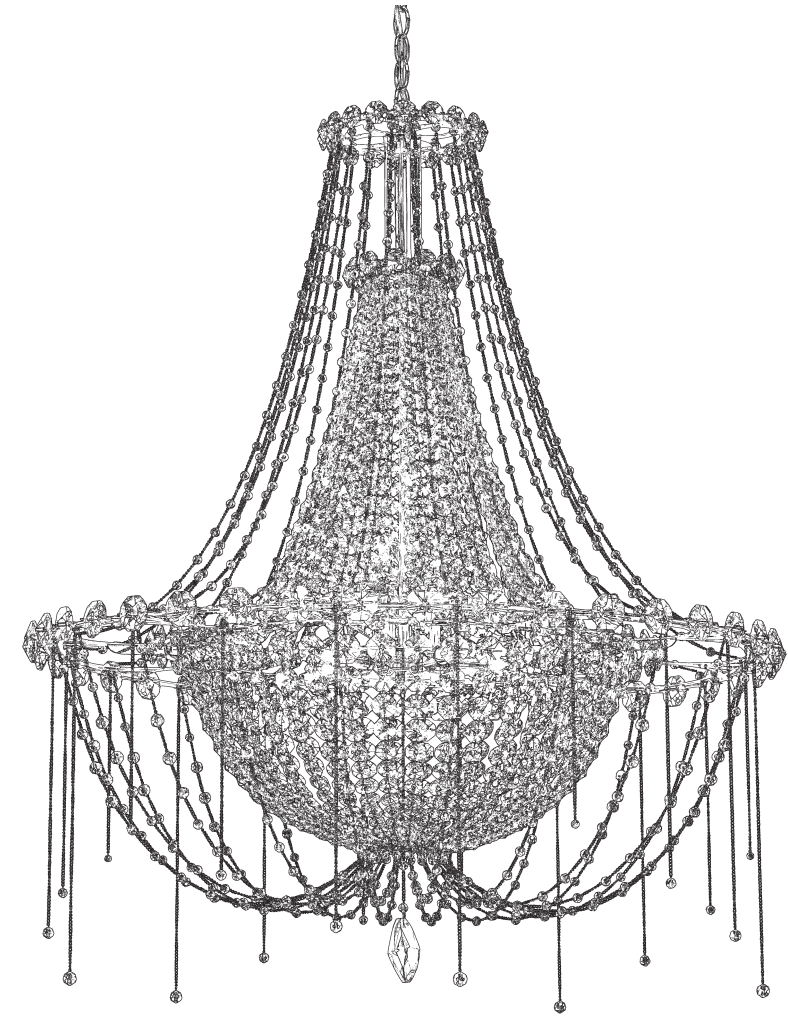

# CHRYSALITA CM8334N-\_\_ \_\_O

8 Lights  
Diameter: 33"  
Height: 35"  
Hanging Weight: 33lbs.

**T**HIS DESIGN IS THE PROPRIETARY  
TRADE DRESS/TRADEMARK OF  
W SCHONBEK LLC.

 **SCHONBEK** | 1870

 **SCHONBEK** | 1870