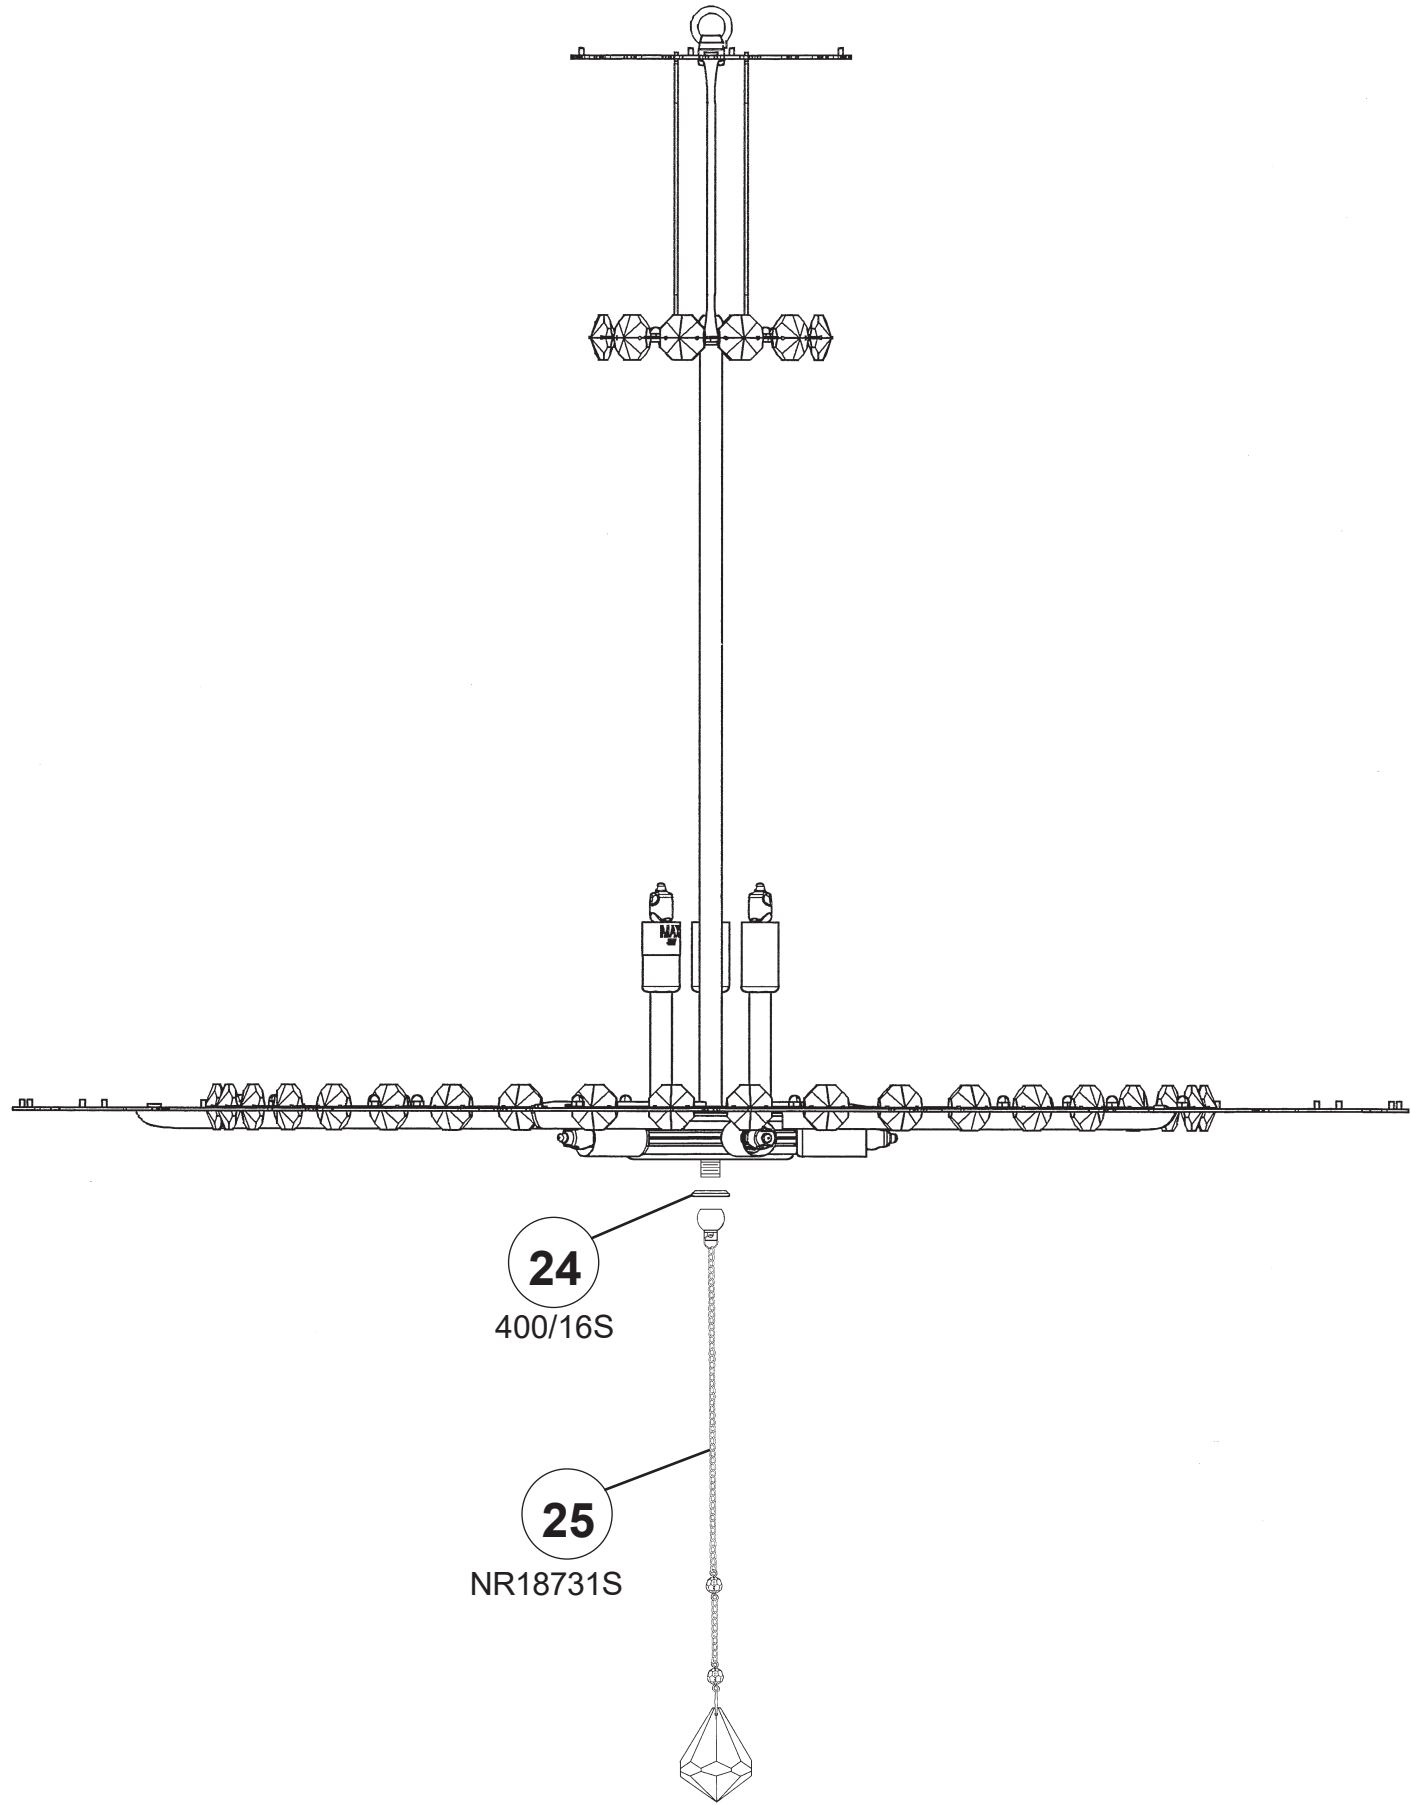

# CHRYSALITA CM8334N-\_\_ \_\_O

8 Lights  
Diameter: 33"  
Height: 35"  
Hanging Weight: 33lbs.

**T**HIS DESIGN IS THE PROPRIETARY  
TRADE DRESS/TRADEMARK OF  
W SCHONBEK LLC.

 **SCHONBEK** | 1870

 **SCHONBEK** | 1870

# CHRYSALITA CM8334N-\_\_ \_\_R

8 Lights  
Diameter: 33"  
Height: 35"  
Hanging Weight: 33lbs.

**T**HIS DESIGN IS THE PROPRIETARY  
TRADE DRESS/TRADEMARK OF  
W SCHONBEK LLC.

 **SCHONBEK** | 1870

 **SCHONBEK** | 1870

8 X  : G9 40W MAX 

50 X  : 11249

2 X  : 87/603/1SR

5 X  : 87/604/1SR

1 X  : 400/16S

5 X  : 87/605/1SR

2 X

: 87/602/1SR

29

87/602/1SR

30

11249