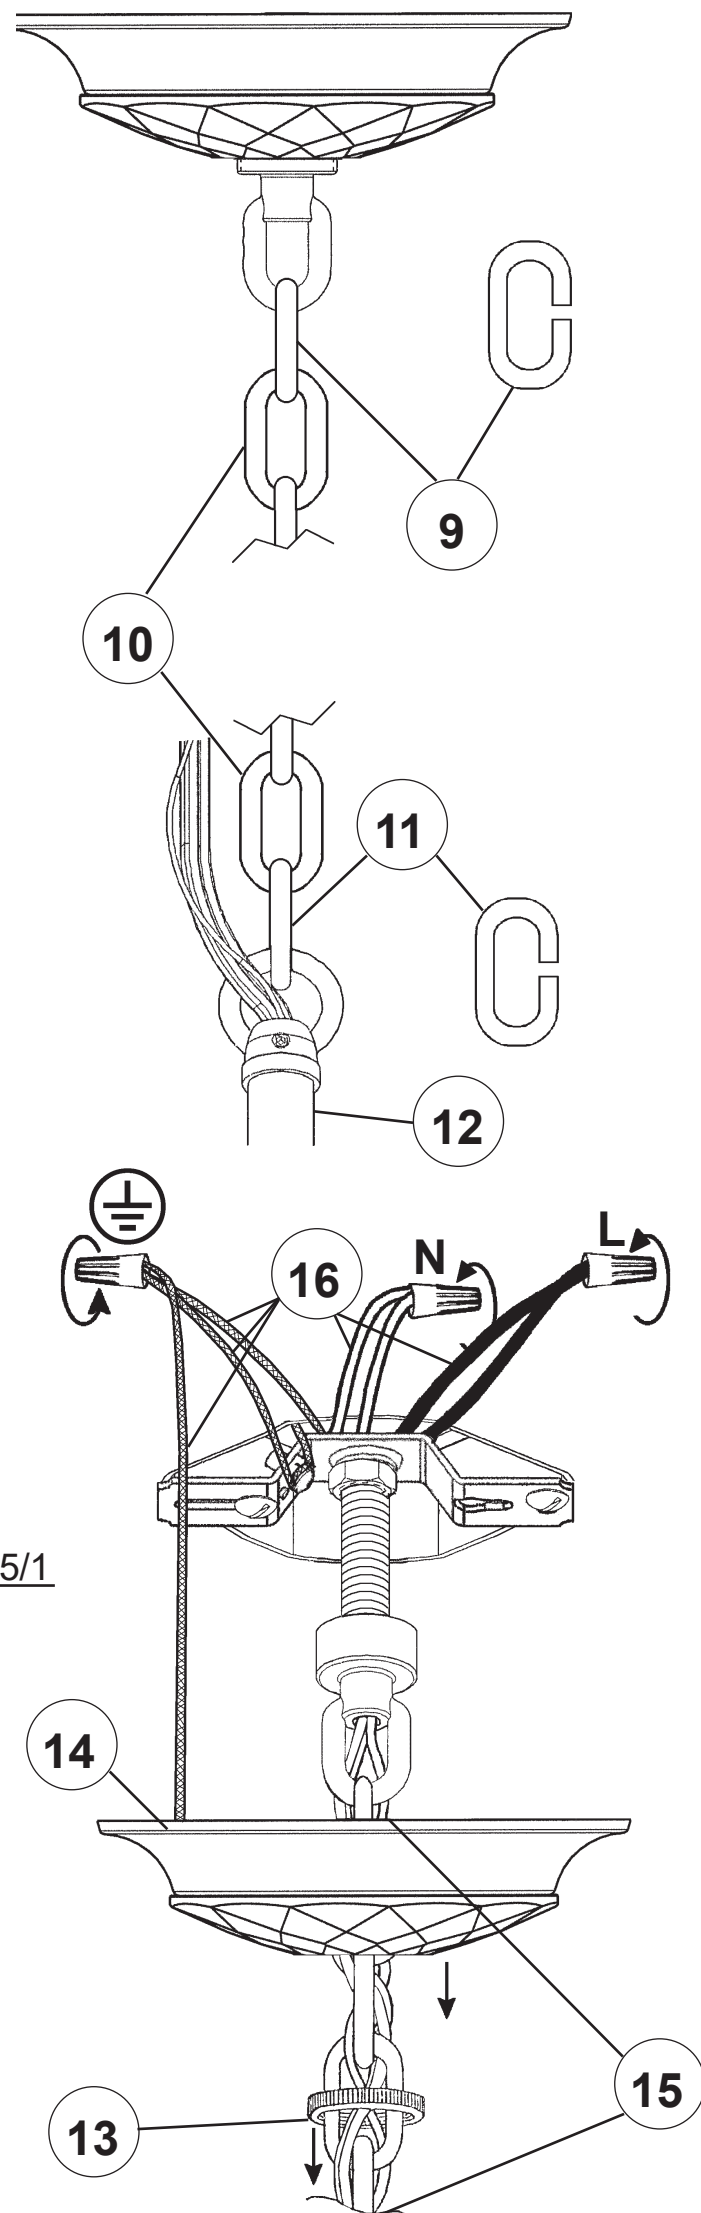

# CHRYSALITA CM8334N-\_\_ \_\_O

8 Lights  
Diameter: 33"  
Height: 35"  
Hanging Weight: 33lbs.

**T**HIS DESIGN IS THE PROPRIETARY  
TRADE DRESS/TRADEMARK OF  
W SCHONBEK LLC.

 **SCHONBEK** | 1870

 **SCHONBEK** | 1870

8 X  : G9 40W MAX 

50 X  : 11249

2 X  : 87/603/1SO

5 X  : 87/604/1SO

1 X  : 400/16S

5 X  : 87/605/1SO

2 X

: 87/602/1SO

# CHRYSALITA CM8334N-\_\_ \_\_R

8 Lights  
Diameter: 33"  
Height: 35"  
Hanging Weight: 33lbs.

**T**HIS DESIGN IS THE PROPRIETARY  
TRADE DRESS/TRADEMARK OF  
W SCHONBEK LLC.

 **SCHONBEK** | 1870

 **SCHONBEK** | 1870