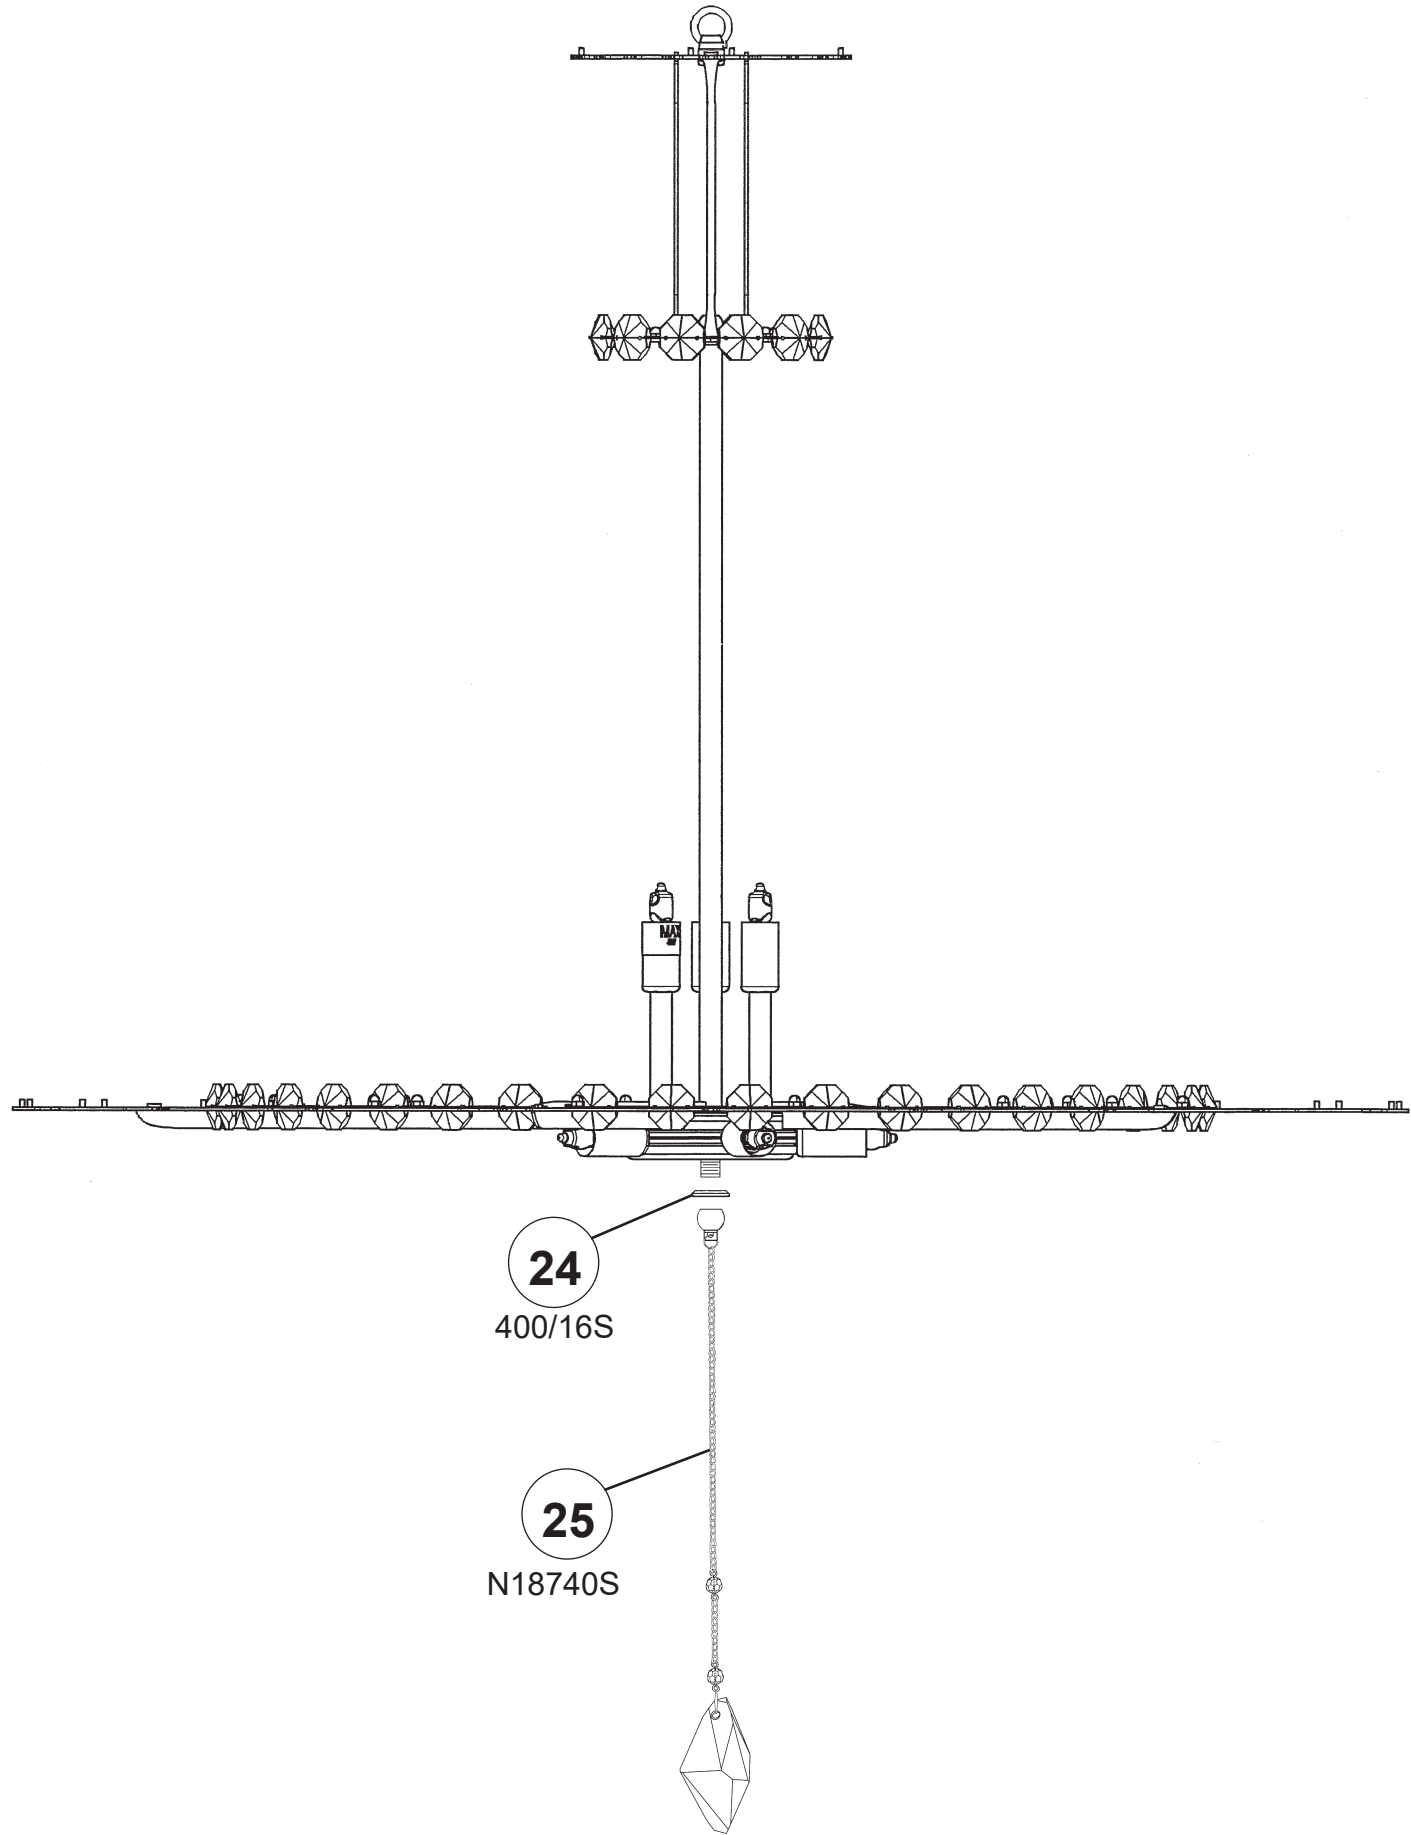

# CHRYSALITA CM8334N-\_\_ \_\_O

8 Lights  
Diameter: 33"  
Height: 35"  
Hanging Weight: 33lbs.

**T**HIS DESIGN IS THE PROPRIETARY  
TRADE DRESS/TRADEMARK OF  
W SCHONBEK LLC.

 **SCHONBEK** | 1870

 **SCHONBEK** | 1870

8 X  : G9 40W MAX 

50 X  : 11249

2 X  : 87/603/1SO

5 X  : 87/604/1SO

1 X  : 400/16S

5 X  : 87/605/1SO

2 X

: 87/602/1SO

# CHRYSALITA CM8334N-\_\_ \_\_R

8 Lights  
Diameter: 33"  
Height: 35"  
Hanging Weight: 33lbs.

**T**HIS DESIGN IS THE PROPRIETARY  
TRADE DRESS/TRADEMARK OF  
W SCHONBEK LLC.

 **SCHONBEK** | 1870

 **SCHONBEK** | 1870

29

87/602/1SR

30

11249