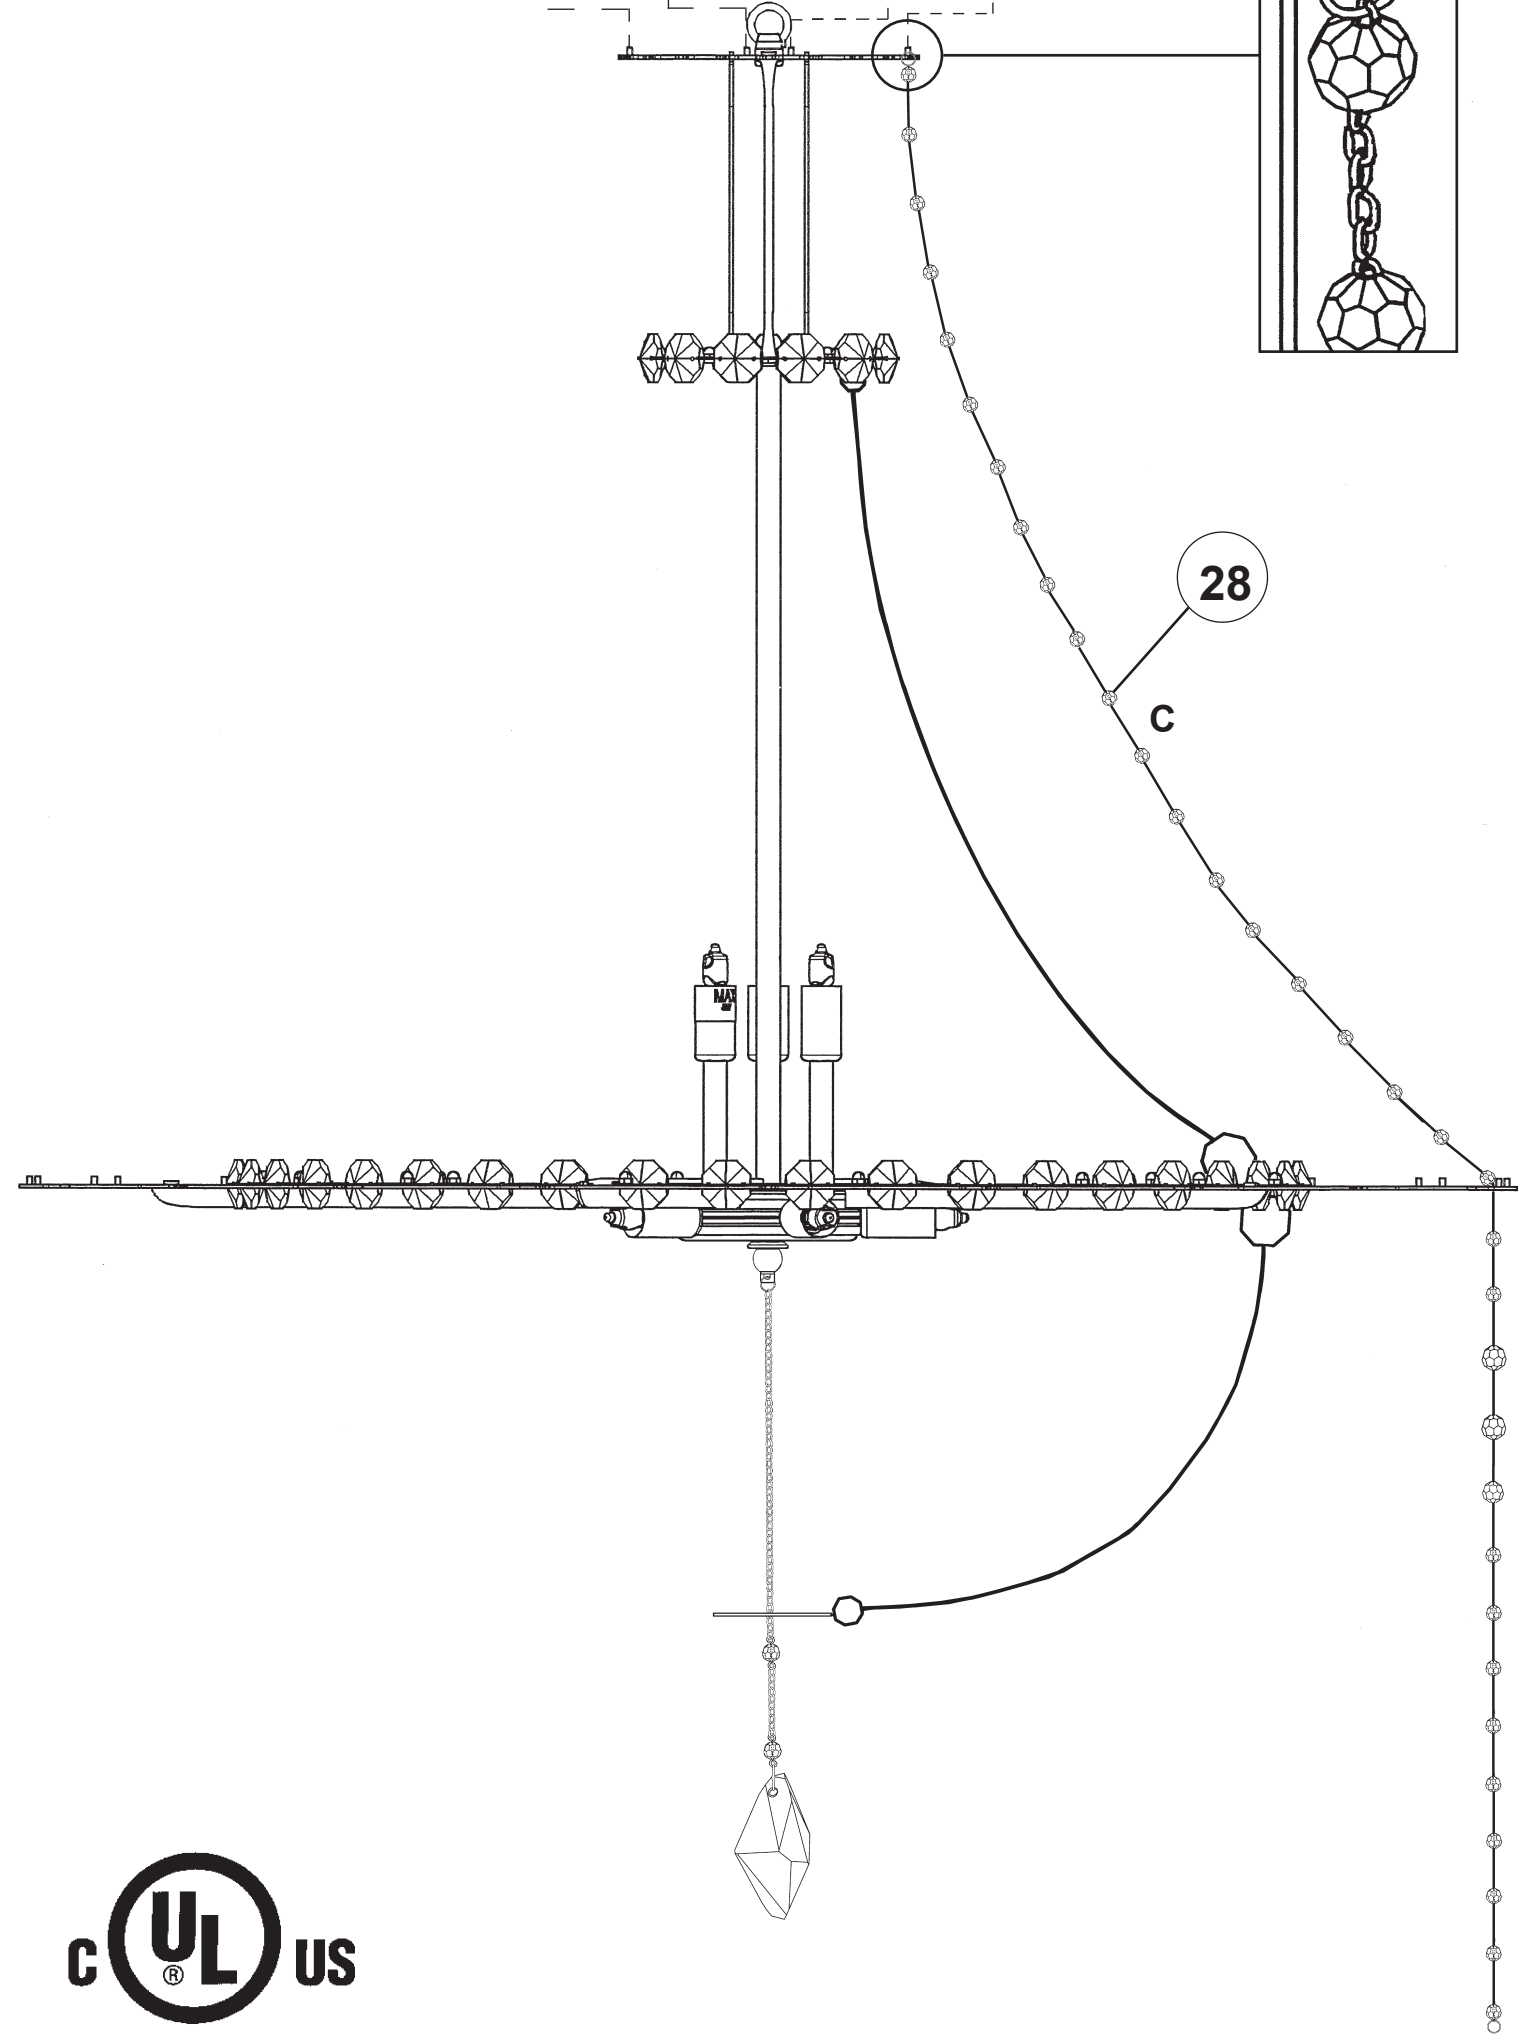

2 X

: 87/602/1SO

29

30

87/602/1SO

11249

28

C