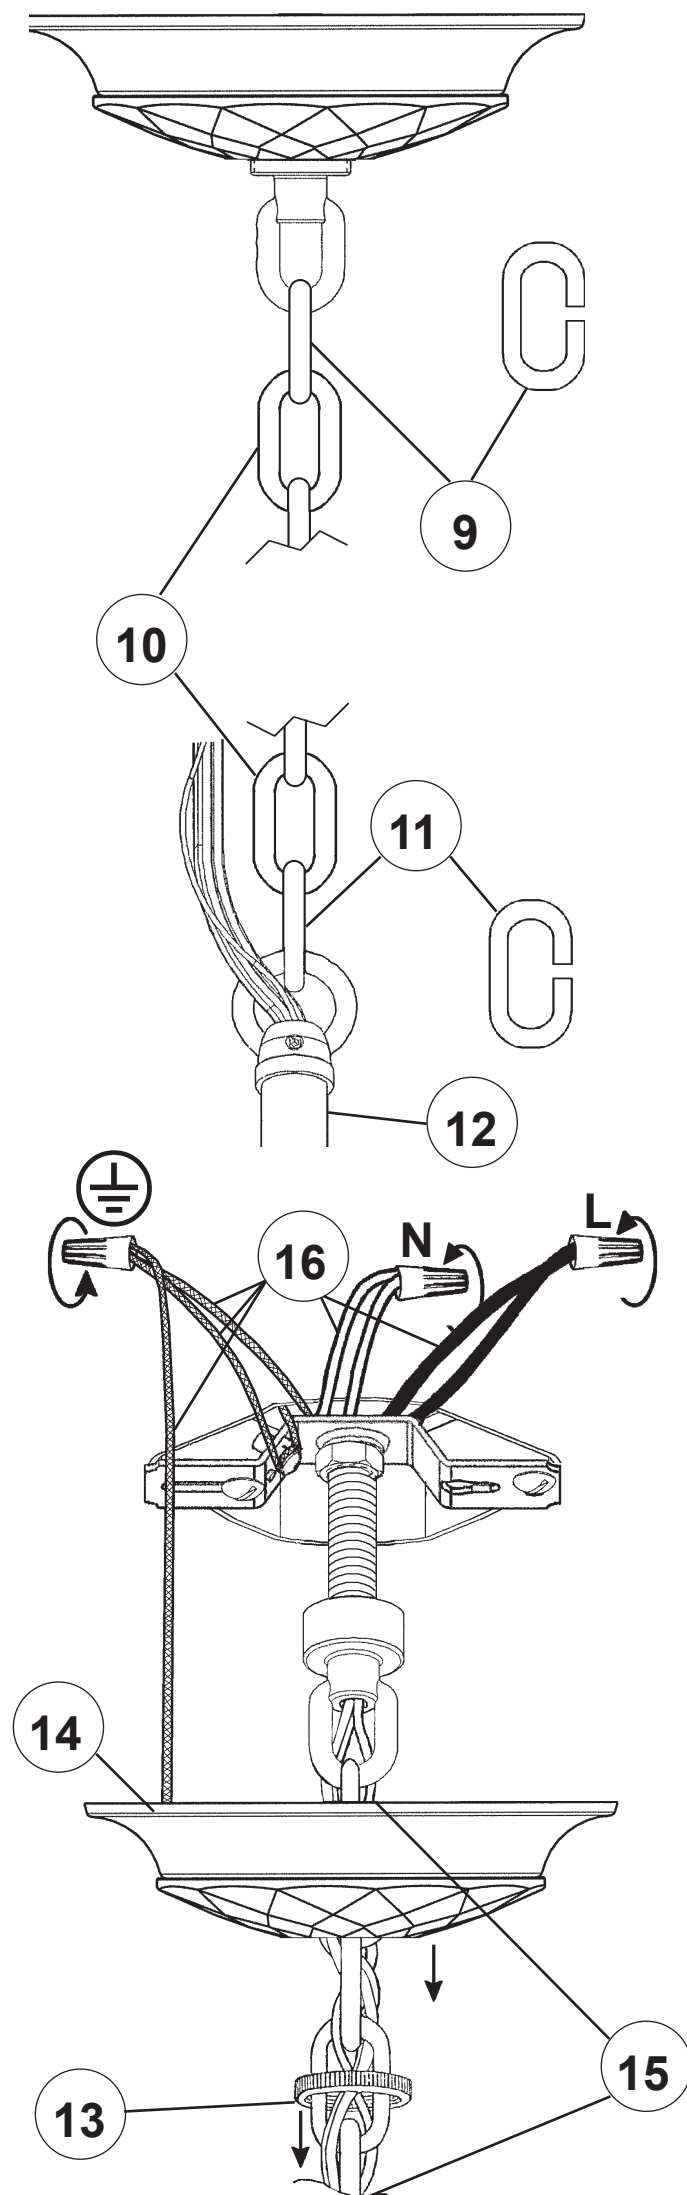

CRYSTAL EMPIRE CY1008N-__ __R

8 Lights
Diameter: 30"
Height: 38"
Hanging Weight: 30lbs.

THIS DESIGN IS THE PROPRIETARY
TRADE DRESS/TRADEMARK OF
W SCHONBEK LLC.

 **SCHONBEK** | 1870

 **SCHONBEK** | 1870

								
MAX 60 W	110-120 V							

You will need 8 - B10
25 Watts Recommended
60 Watts Max

**Install bulbs and be sure
to test fixture BEFORE
trimming.**

1 X  : 400/16-**