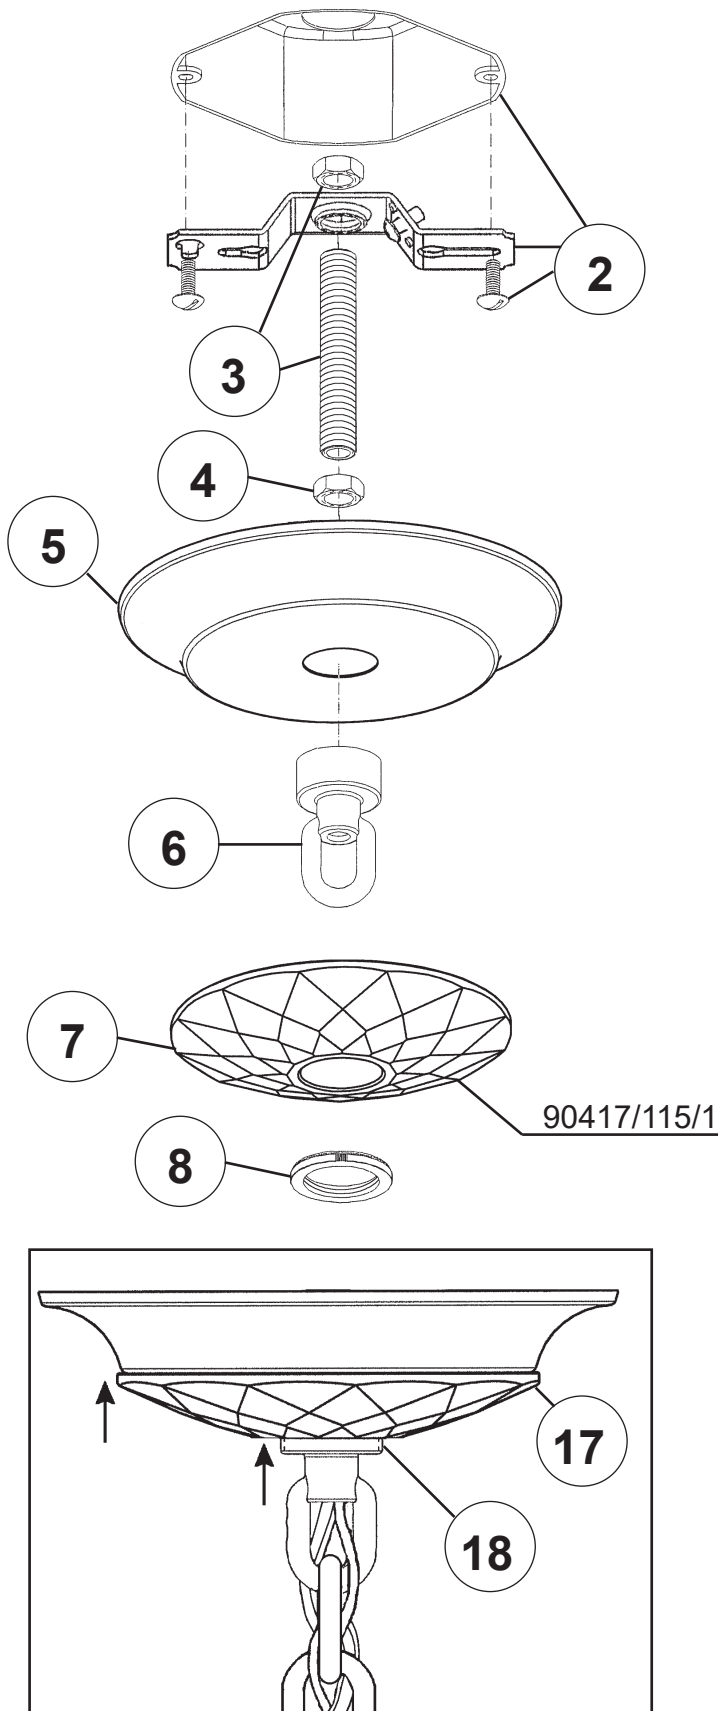

CRYSTAL EMPIRE CY1008N-__ __R

8 Lights
Diameter: 30"
Height: 38"
Hanging Weight: 30lbs.

THIS DESIGN IS THE PROPRIETARY
TRADE DRESS/TRADEMARK OF
W SCHONBEK LLC.

 **SCHONBEK** | 1870

 **SCHONBEK** | 1870

								
MAX 60 W	110-120 V							

You will need 8 - B10
25 Watts Recommended
60 Watts Max

**Install bulbs and be sure
to test fixture BEFORE
trimming.**

1 X  : 400/16-**