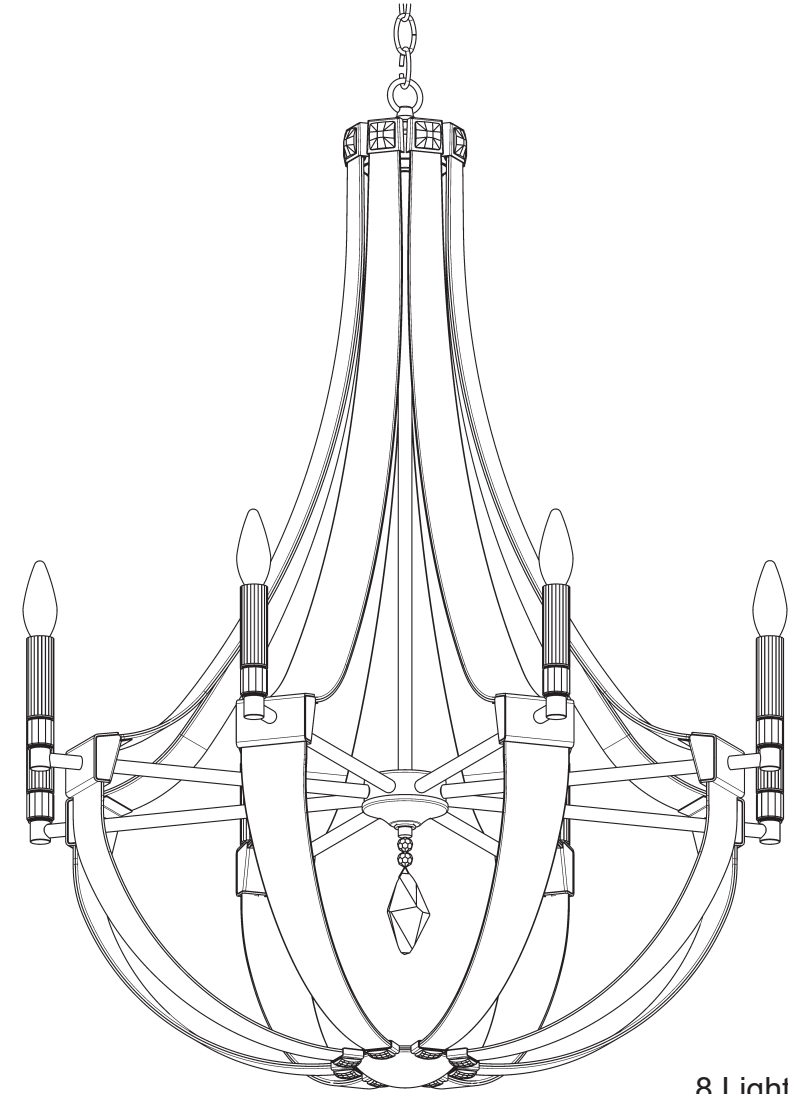

CRYSTAL EMPIRE CY1008N-__ __R

8 Lights
Diameter: 30"
Height: 38"
Hanging Weight: 30lbs.

THIS DESIGN IS THE PROPRIETARY
TRADE DRESS/TRADEMARK OF
W SCHONBEK LLC.

 **SCHONBEK** | 1870

 **SCHONBEK** | 1870

								
MAX 60 W	110-120 V							