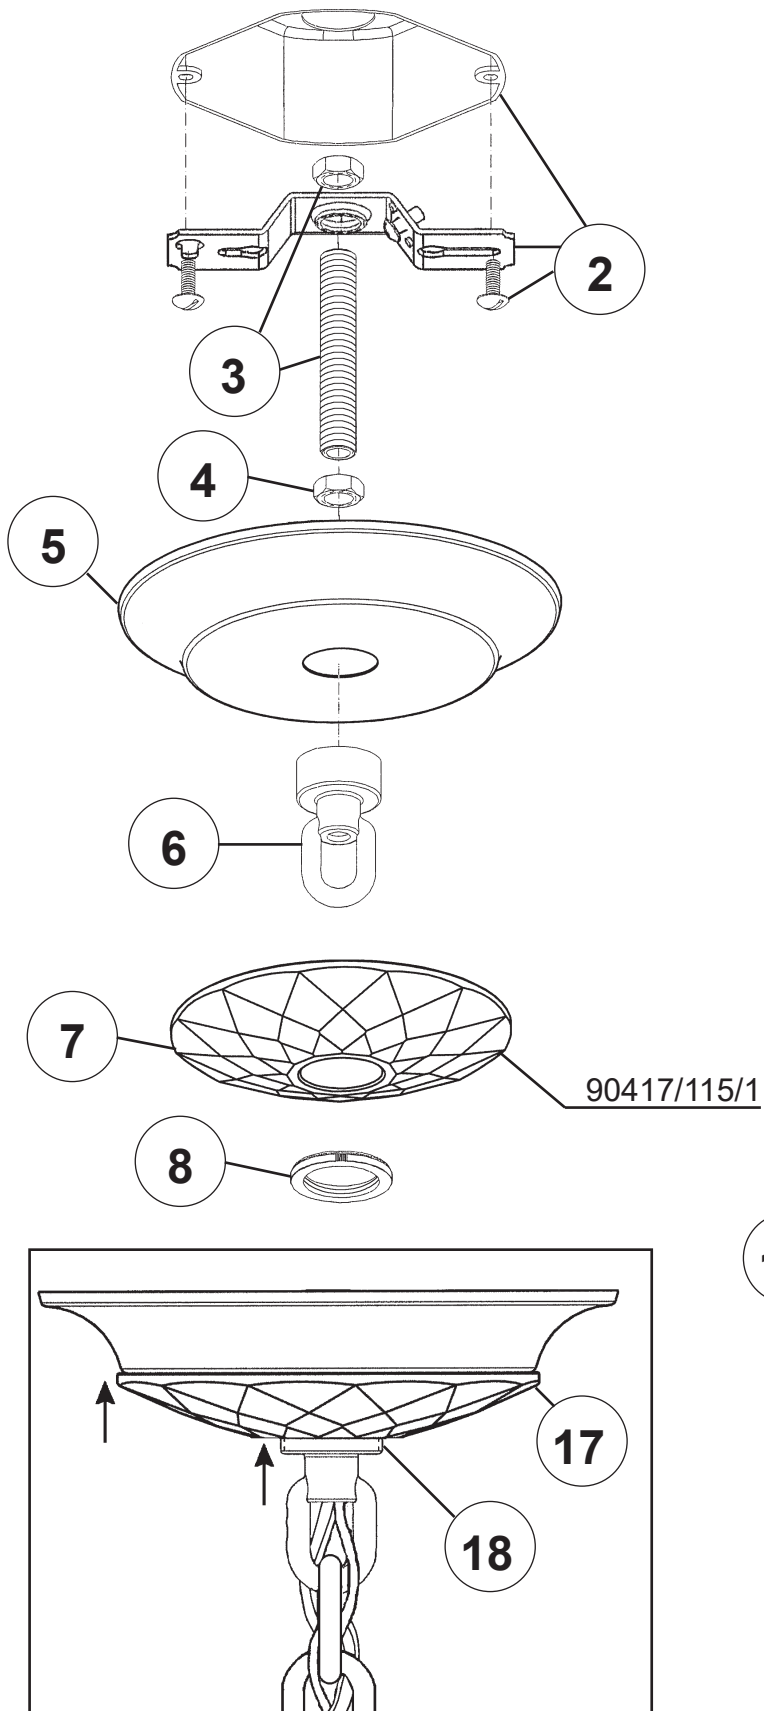

CRYSTAL EMPIRE CY1010N-__ __R

10 Lights
Diameter: 36-1/2"
Height: 46"
Hanging Weight: 34lbs.

THIS DESIGN IS THE PROPRIETARY TRADE DRESS/TRADEMARK OF W SCHONBEK LLC.

 **SCHONBEK** | 1870

 **SCHONBEK** | 1870

								
MAX 60 W	110-120 V							

WARNING:

1 

Electrical Danger Turn Power Off

All electrical components must be installed by a licensed electrician in accordance with the National Electric Code and the appropriate local electrical codes.

You will need 10 - B10
25 Watts Recommended
60 Watts Max

**Install bulbs and be sure
to test fixture BEFORE
trimming.**

1 X  : 400/16-**