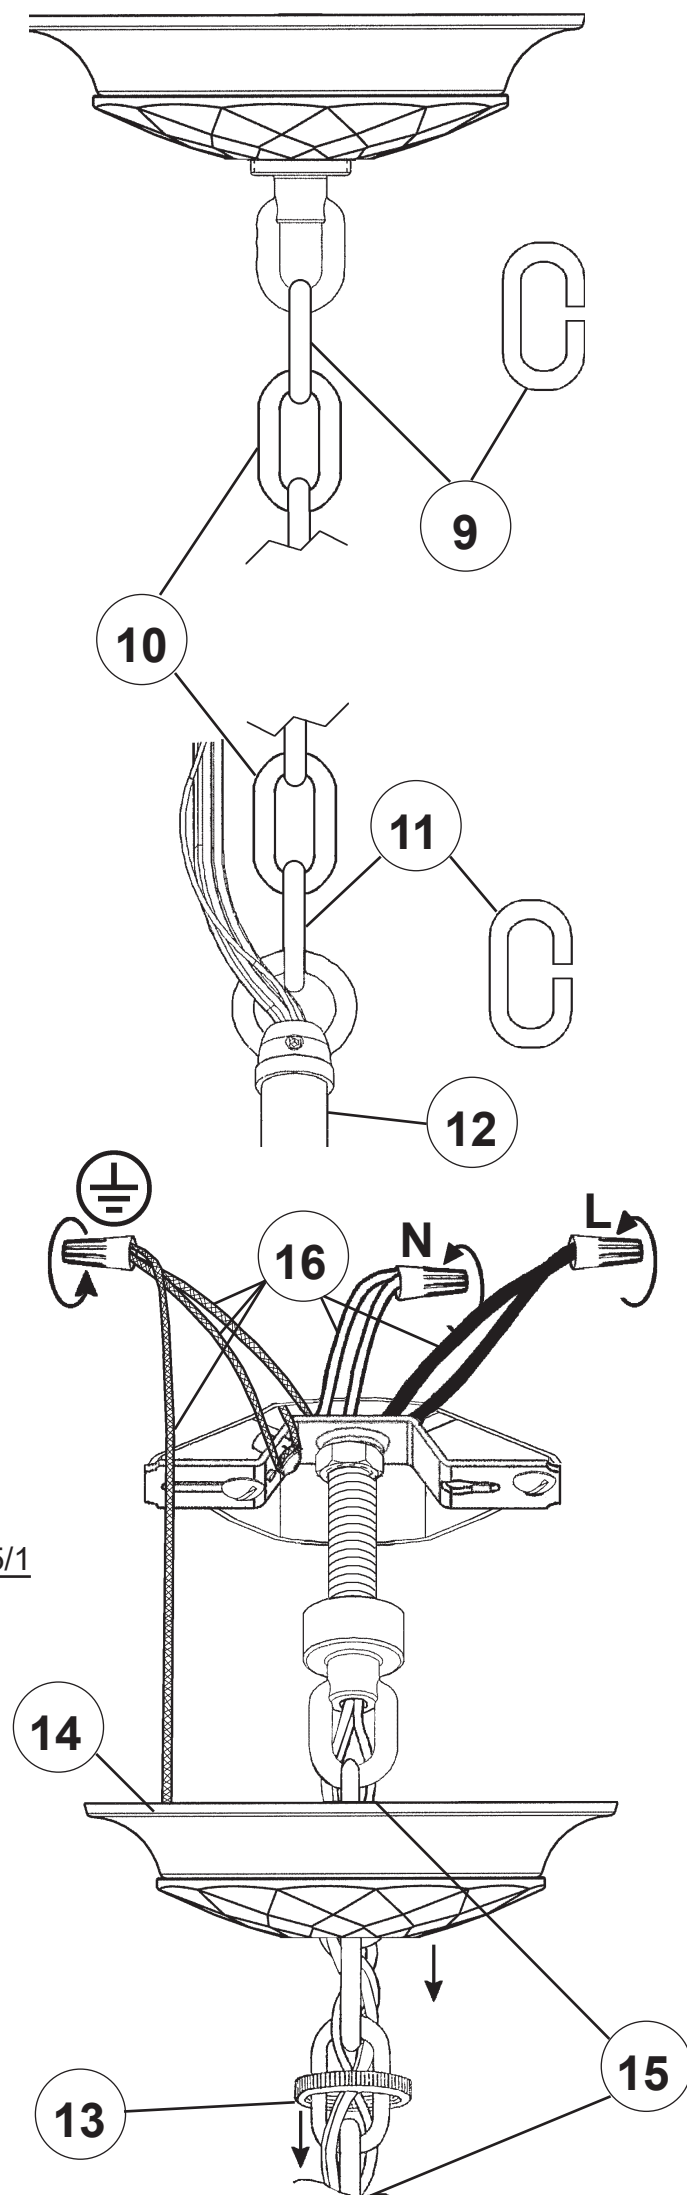

CRYSTAL EMPIRE CY1010N-__ __R

10 Lights
Diameter: 36-1/2"
Height: 46"
Hanging Weight: 34lbs.

THIS DESIGN IS THE PROPRIETARY TRADE DRESS/TRADEMARK OF W SCHONBEK LLC.

 **SCHONBEK** | 1870

 **SCHONBEK** | 1870

								
MAX 60 W	110-120 V							

WARNING:

1 

Electrical Danger Turn Power Off

All electrical components must be installed by a licensed electrician in accordance with the National Electric Code and the appropriate local electrical codes.

You will need 10 - B10
25 Watts Recommended
60 Watts Max

**Install bulbs and be sure
to test fixture BEFORE
trimming.**

1 X  : 400/16-**