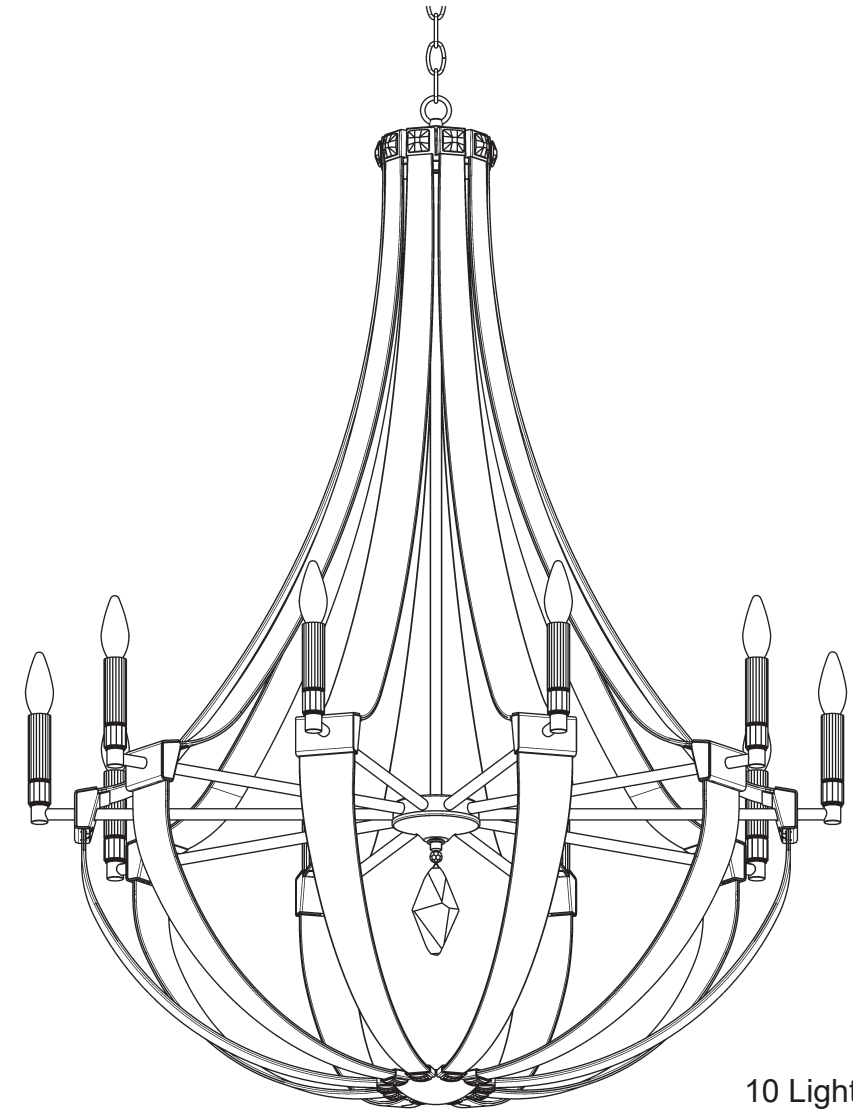

CRYSTAL EMPIRE CY1010N-__ __R

10 Lights
Diameter: 36-1/2"
Height: 46"
Hanging Weight: 34lbs.

THIS DESIGN IS THE PROPRIETARY TRADE DRESS/TRADEMARK OF W SCHONBEK LLC.

 **SCHONBEK** | 1870

 **SCHONBEK** | 1870