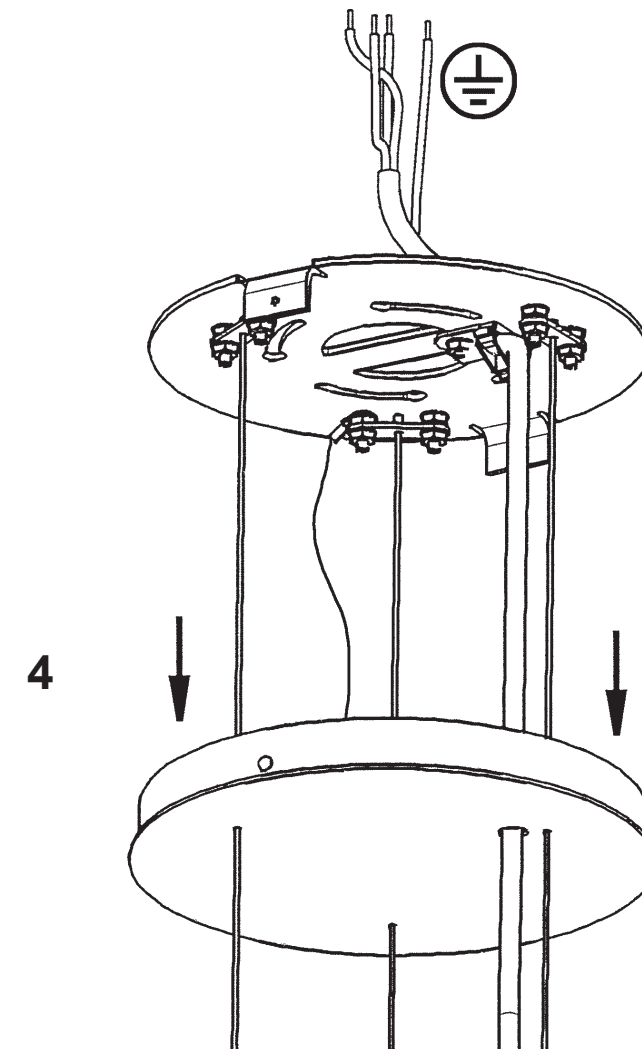

 **SCHONBEK** | 1870

CIRCULUS
DR1412N- __ _ O

THIS DESIGN IS THE PROPRIETARY
TRADE DRESS/TRADEMARK OF
W SCHONBEK LLC.

4 Lights
Diameter: 14"
Height: 24-1/2"
Hanging Weight: 22lbs.

 **SCHONBEK** | 1870

			S					
MAX 50 W	110-120 V							

1 X  : 1746

1746

4

4 X  : GU10 50W MAX 

- 14** A1
- 15** B1 - B6
- 16** C1 - C2
- 17** D1 - D2
- 18** E1 - E2
- 19** F1 - F2

After hanging all trim, remove labels from crystals. If residue remains, wipe off crystal with a soft, dry cloth.