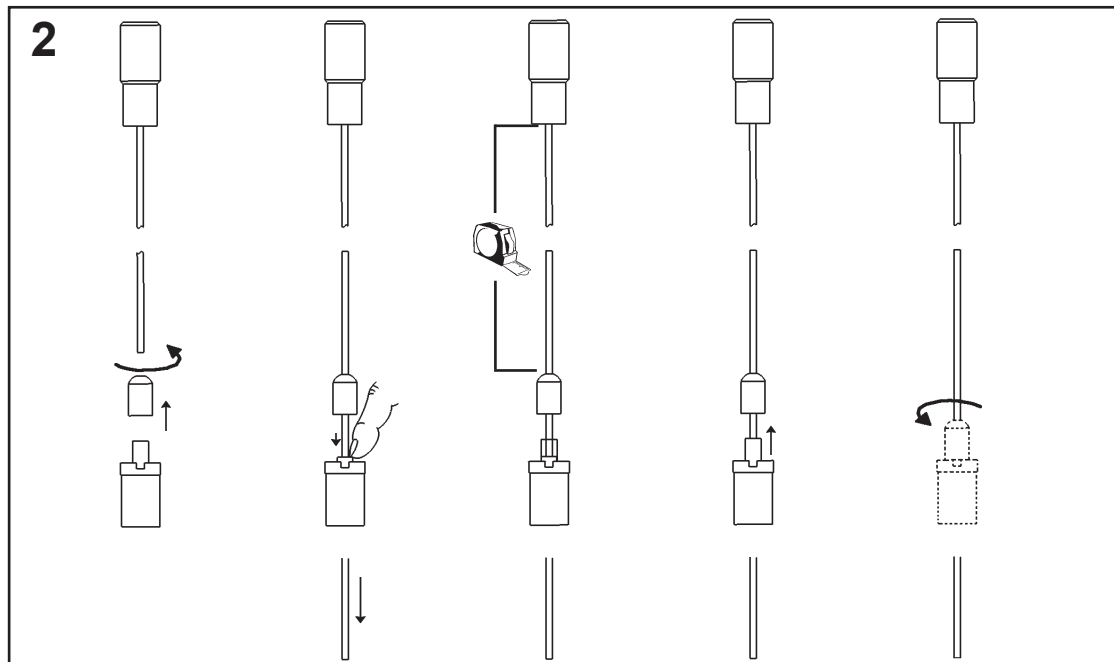

 **SCHONBEK** | 1870

CIRCULUS
DR1412N- __ _ O

THIS DESIGN IS THE PROPRIETARY
TRADE DRESS/TRADEMARK OF
W SCHONBEK LLC.

4 Lights
Diameter: 14"
Height: 24-1/2"
Hanging Weight: 22lbs.

 **SCHONBEK** | 1870

			S					
MAX 50 W	110-120 V							

1 X  : 1746

1746

4

4 X  : GU10 50W MAX 

- 14** A1
- 15** B1 - B6
- 16** C1 - C2
- 17** D1 - D2
- 18** E1 - E2
- 19** F1 - F2

After hanging all trim, remove labels from crystals. If residue remains, wipe off crystal with a soft, dry cloth.