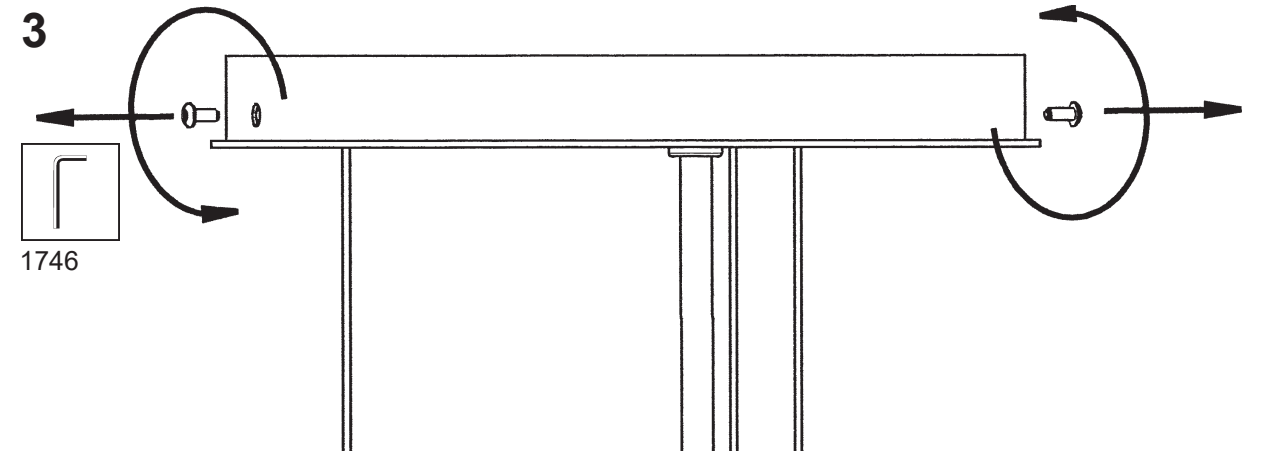

 **SCHONBEK** | 1870

CIRCULUS
DR1412N- __ _ O

THIS DESIGN IS THE PROPRIETARY
TRADE DRESS/TRADEMARK OF
W SCHONBEK LLC.

4 Lights
Diameter: 14"
Height: 24-1/2"
Hanging Weight: 22lbs.

 **SCHONBEK** | 1870

			S					
MAX 50 W	110-120 V							

1 X  : 1746

1746

4

4 X  : GU10 50W MAX 

- 14** A1
- 15** B1 - B6
- 16** C1 - C2
- 17** D1 - D2
- 18** E1 - E2
- 19** F1 - F2

After hanging all trim, remove labels from crystals. If residue remains, wipe off crystal with a soft, dry cloth.