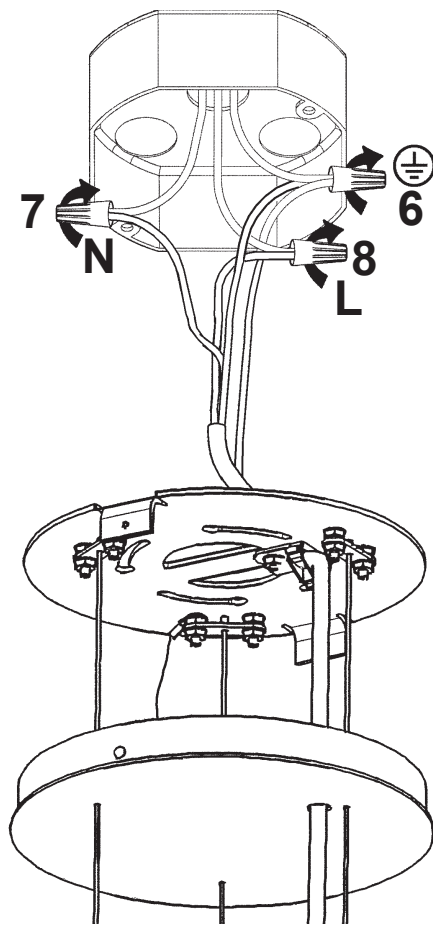

 **SCHONBEK** | 1870

CIRCULUS
DR1412N- __ _ O

THIS DESIGN IS THE PROPRIETARY
TRADE DRESS/TRADEMARK OF
W SCHONBEK LLC.

4 Lights
Diameter: 14"
Height: 24-1/2"
Hanging Weight: 22lbs.

 **SCHONBEK** | 1870

			S					
MAX 50 W	110-120 V							

1 X  : 1746

1746

4

4 X  : GU10 50W MAX 

- 14** A1
- 15** B1 - B6
- 16** C1 - C2
- 17** D1 - D2
- 18** E1 - E2
- 19** F1 - F2

After hanging all trim, remove labels from crystals. If residue remains, wipe off crystal with a soft, dry cloth.