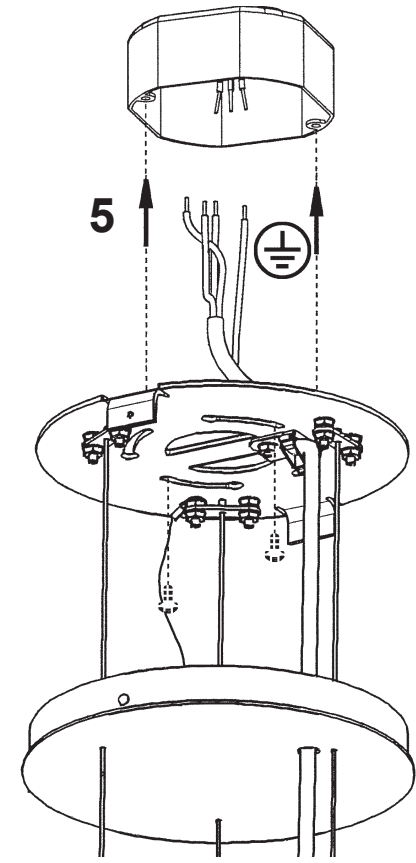

 **SCHONBEK** | 1870

CIRCULUS
DR1412N- __ _ O

THIS DESIGN IS THE PROPRIETARY
TRADE DRESS/TRADEMARK OF
W SCHONBEK LLC.

4 Lights
Diameter: 14"
Height: 24-1/2"
Hanging Weight: 22lbs.

 **SCHONBEK** | 1870

			S					
MAX 50 W	110-120 V							

1 X  : 1746

1746

4

4 X  : GU10 50W MAX 

- 14** A1
- 15** B1 - B6
- 16** C1 - C2
- 17** D1 - D2
- 18** E1 - E2
- 19** F1 - F2

After hanging all trim, remove labels from crystals. If residue remains, wipe off crystal with a soft, dry cloth.