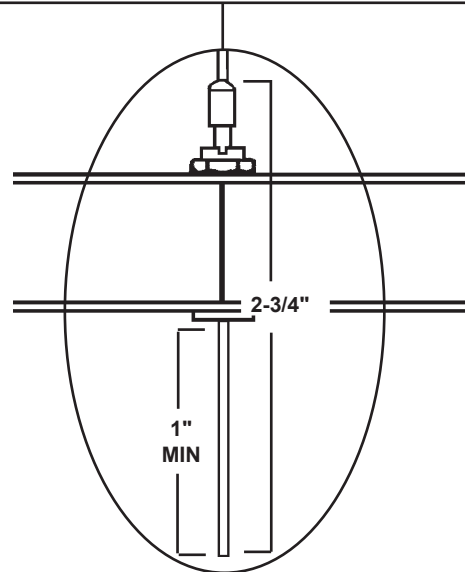

 **SCHONBEK** | 1870

CIRCULUS
DR1412N- __ _ O

THIS DESIGN IS THE PROPRIETARY
TRADE DRESS/TRADEMARK OF
W SCHONBEK LLC.

4 Lights
Diameter: 14"
Height: 24-1/2"
Hanging Weight: 22lbs.

 **SCHONBEK** | 1870

			S					
MAX 50 W	110-120 V							

1 X  : 1746

1746

4

4 X  : GU10 50W MAX 

- 14** A1
- 15** B1 - B6
- 16** C1 - C2
- 17** D1 - D2
- 18** E1 - E2
- 19** F1 - F2

After hanging all trim, remove labels from crystals. If residue remains, wipe off crystal with a soft, dry cloth.