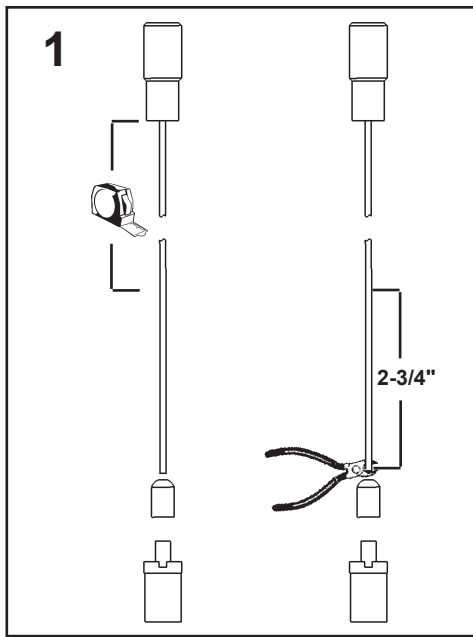

 **SCHONBEK** | 1870

CIRCULUS
DR1412N- __ _ O

THIS DESIGN IS THE PROPRIETARY
TRADE DRESS/TRADEMARK OF
W SCHONBEK LLC.

4 Lights
Diameter: 14"
Height: 24-1/2"
Hanging Weight: 22lbs.

 **SCHONBEK** | 1870

			S					
MAX 50 W	110-120 V							

1 X  : 1746

1746

4

4 X  : GU10 50W MAX 

- 14** A1
- 15** B1 - B6
- 16** C1 - C2
- 17** D1 - D2
- 18** E1 - E2
- 19** F1 - F2

After hanging all trim, remove labels from crystals. If residue remains, wipe off crystal with a soft, dry cloth.