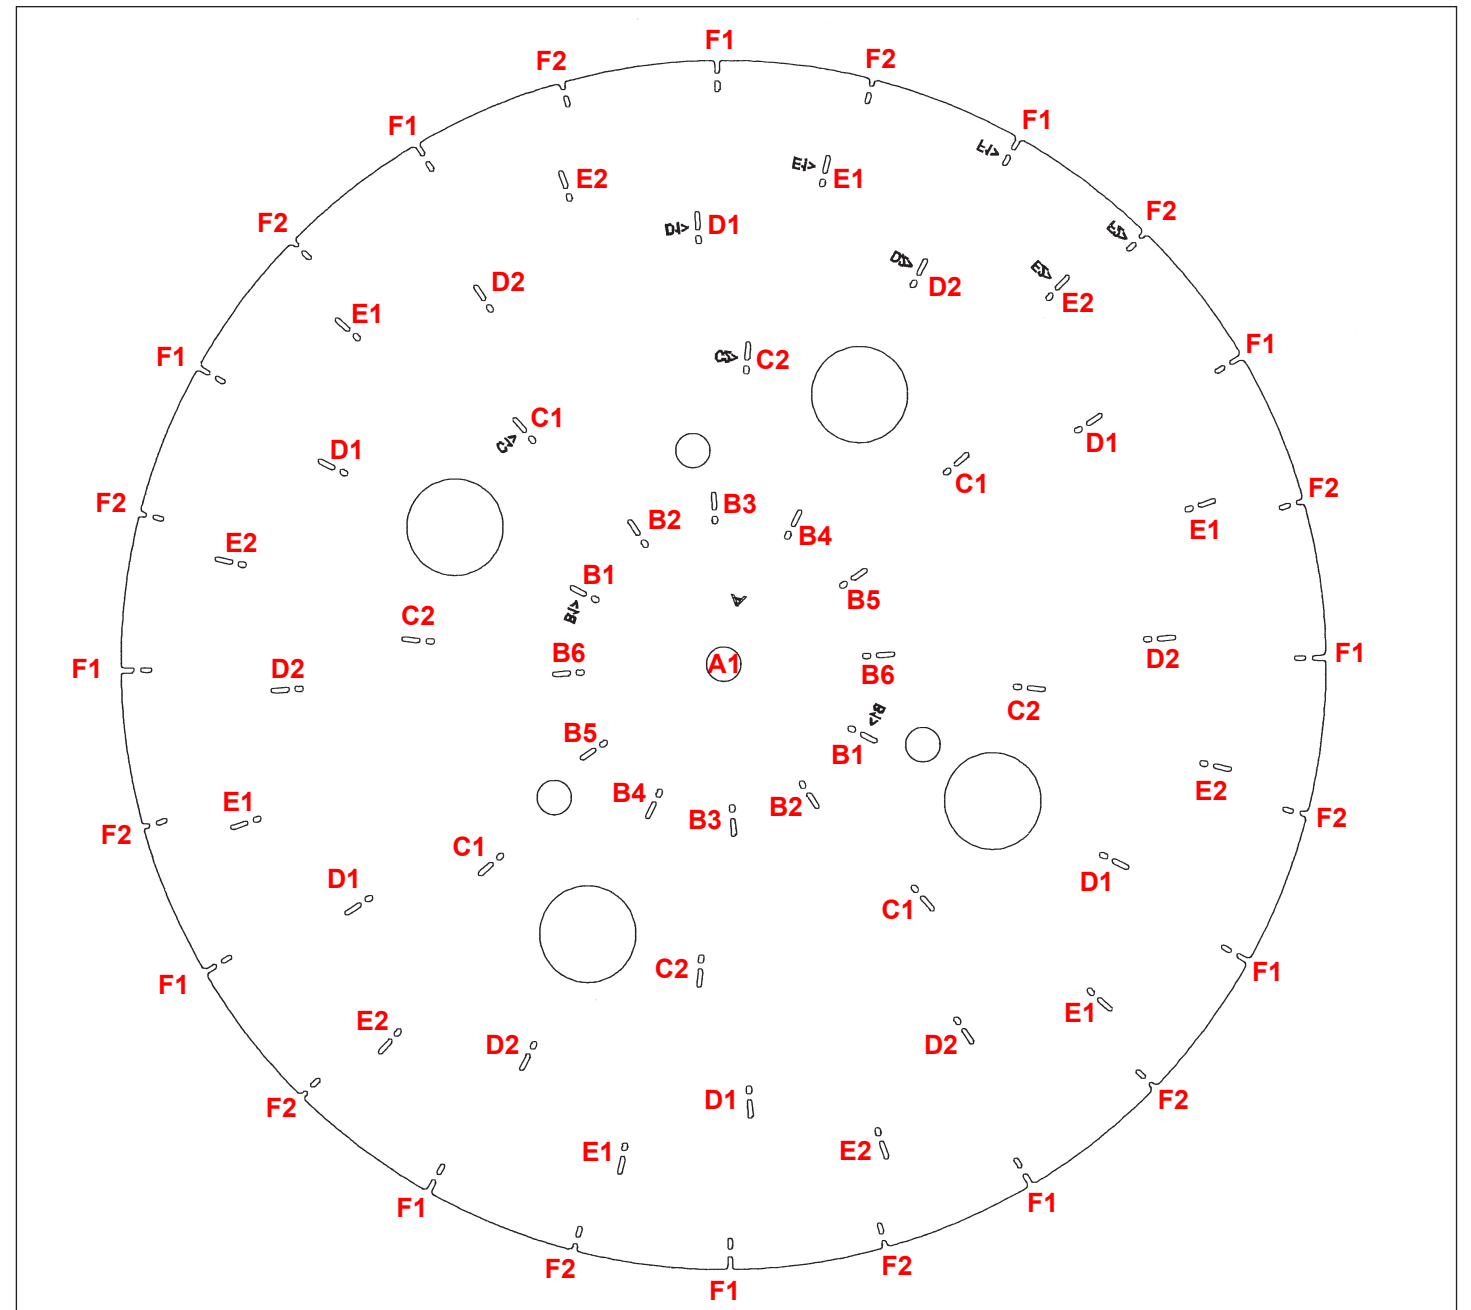

 **SCHONBEK** | 1870

CIRCULUS
DR1412N- __ _ O

THIS DESIGN IS THE PROPRIETARY
TRADE DRESS/TRADEMARK OF
W SCHONBEK LLC.

4 Lights
Diameter: 14"
Height: 24-1/2"
Hanging Weight: 22lbs.

 **SCHONBEK** | 1870

			S					
MAX 50 W	110-120 V							

1 X  : 1746

1746

4

4 X  : GU10 50W MAX 

- 14** A1
- 15** B1 - B6
- 16** C1 - C2
- 17** D1 - D2
- 18** E1 - E2
- 19** F1 - F2

After hanging all trim, remove labels from crystals. If residue remains, wipe off crystal with a soft, dry cloth.