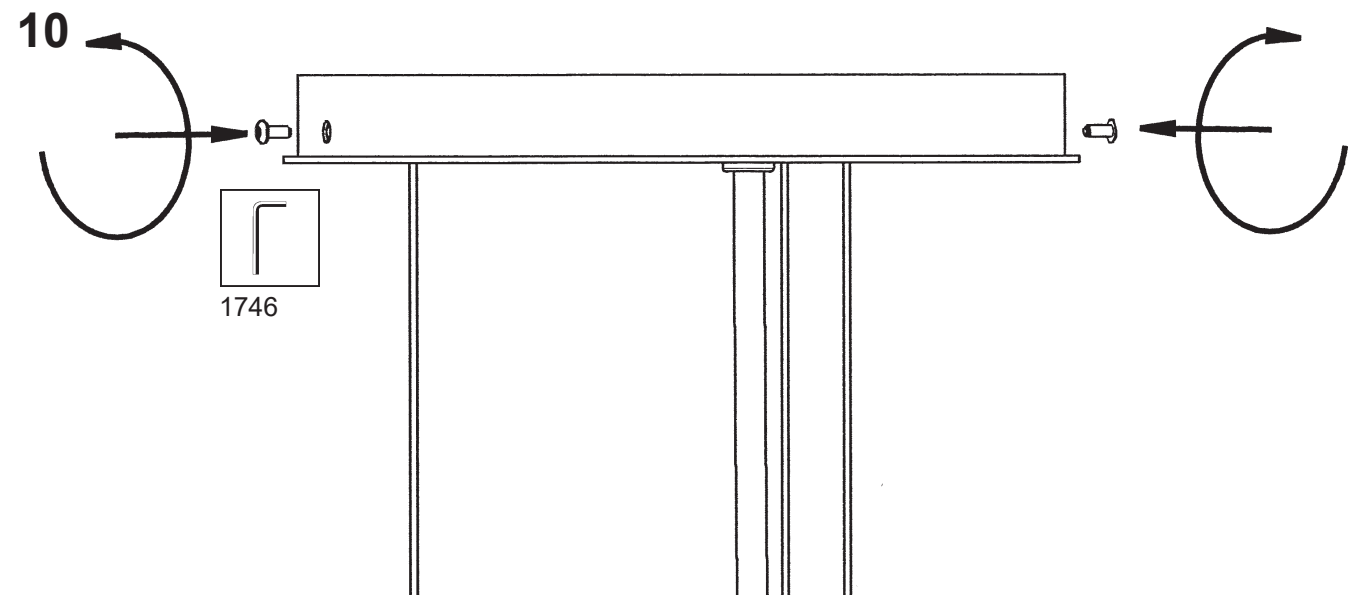

 **SCHONBEK** | 1870

CIRCULUS
DR1412N- __ _ O

THIS DESIGN IS THE PROPRIETARY
TRADE DRESS/TRADEMARK OF
W SCHONBEK LLC.

4 Lights
Diameter: 14"
Height: 24-1/2"
Hanging Weight: 22lbs.

 **SCHONBEK** | 1870

			S					
MAX 50 W	110-120 V							

1 X  : 1746

1746

4

4 X  : GU10 50W MAX 

- 14** A1
- 15** B1 - B6
- 16** C1 - C2
- 17** D1 - D2
- 18** E1 - E2
- 19** F1 - F2

After hanging all trim, remove labels from crystals. If residue remains, wipe off crystal with a soft, dry cloth.