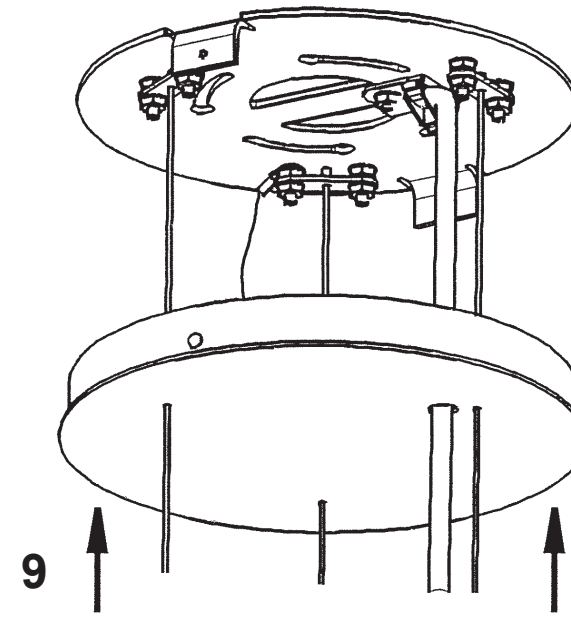

 **SCHONBEK** | 1870

CIRCULUS
DR1412N- __ _ O

THIS DESIGN IS THE PROPRIETARY
TRADE DRESS/TRADEMARK OF
W SCHONBEK LLC.

4 Lights
Diameter: 14"
Height: 24-1/2"
Hanging Weight: 22lbs.

 **SCHONBEK** | 1870

			S					
MAX 50 W	110-120 V							

1 X  : 1746

1746

4

4 X  : GU10 50W MAX 

- 14** A1
- 15** B1 - B6
- 16** C1 - C2
- 17** D1 - D2
- 18** E1 - E2
- 19** F1 - F2

After hanging all trim, remove labels from crystals. If residue remains, wipe off crystal with a soft, dry cloth.