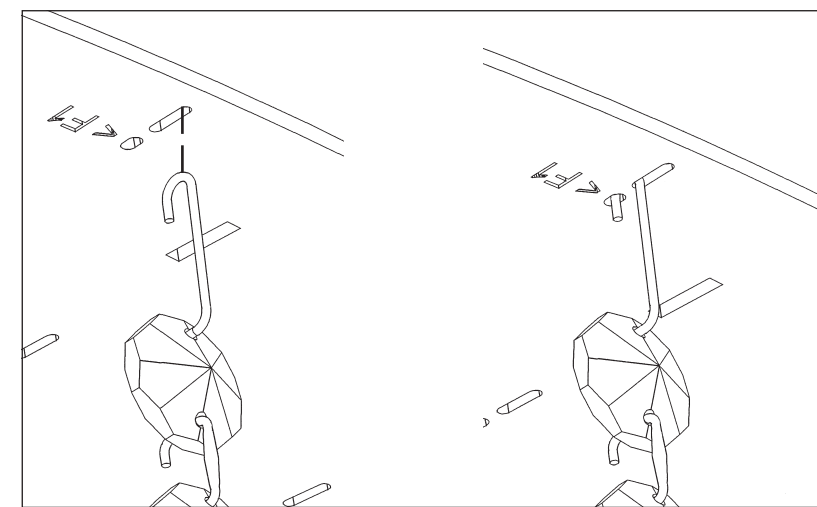

 **SCHONBEK** | 1870

CIRCULUS
DR1412N- __ _ O

THIS DESIGN IS THE PROPRIETARY
TRADE DRESS/TRADEMARK OF
W SCHONBEK LLC.

4 Lights
Diameter: 14"
Height: 24-1/2"
Hanging Weight: 22lbs.

 **SCHONBEK** | 1870

			S					
MAX 50 W	110-120 V							

1 X  : 1746

1746

4

4 X  : GU10 50W MAX 

- 14** A1
- 15** B1 - B6
- 16** C1 - C2
- 17** D1 - D2
- 18** E1 - E2
- 19** F1 - F2

After hanging all trim, remove labels from crystals. If residue remains, wipe off crystal with a soft, dry cloth.