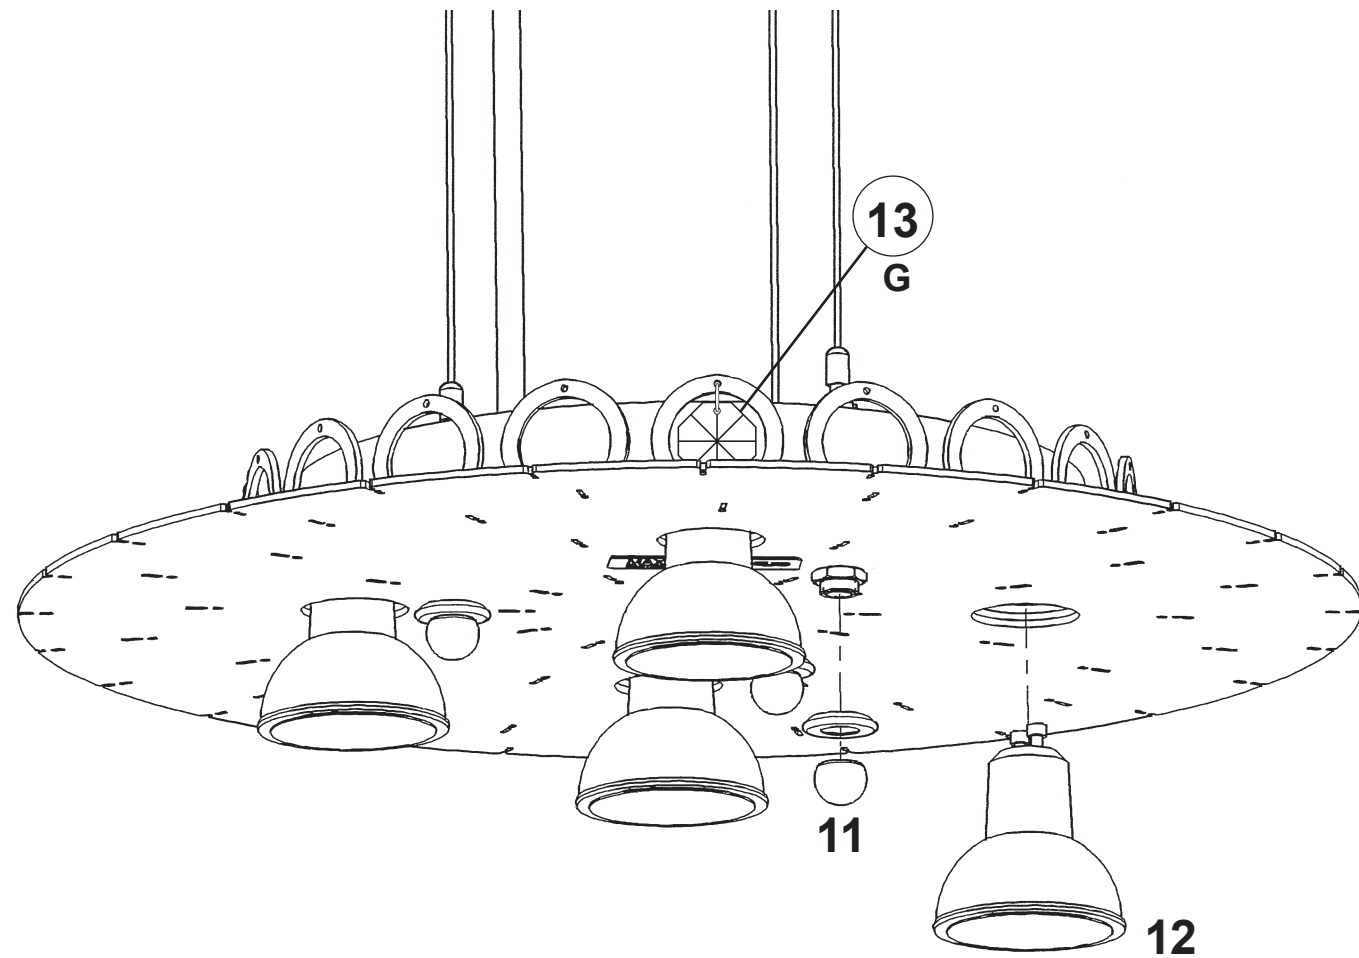

 **SCHONBEK** | 1870

CIRCULUS
DR1412N- __ _ O

THIS DESIGN IS THE PROPRIETARY
TRADE DRESS/TRADEMARK OF
W SCHONBEK LLC.

4 Lights
Diameter: 14"
Height: 24-1/2"
Hanging Weight: 22lbs.

 **SCHONBEK** | 1870

			S					
MAX 50 W	110-120 V							

1 X  : 1746

1746

4

4 X  : GU10 50W MAX 

- 14** A1
- 15** B1 - B6
- 16** C1 - C2
- 17** D1 - D2
- 18** E1 - E2
- 19** F1 - F2

After hanging all trim, remove labels from crystals. If residue remains, wipe off crystal with a soft, dry cloth.