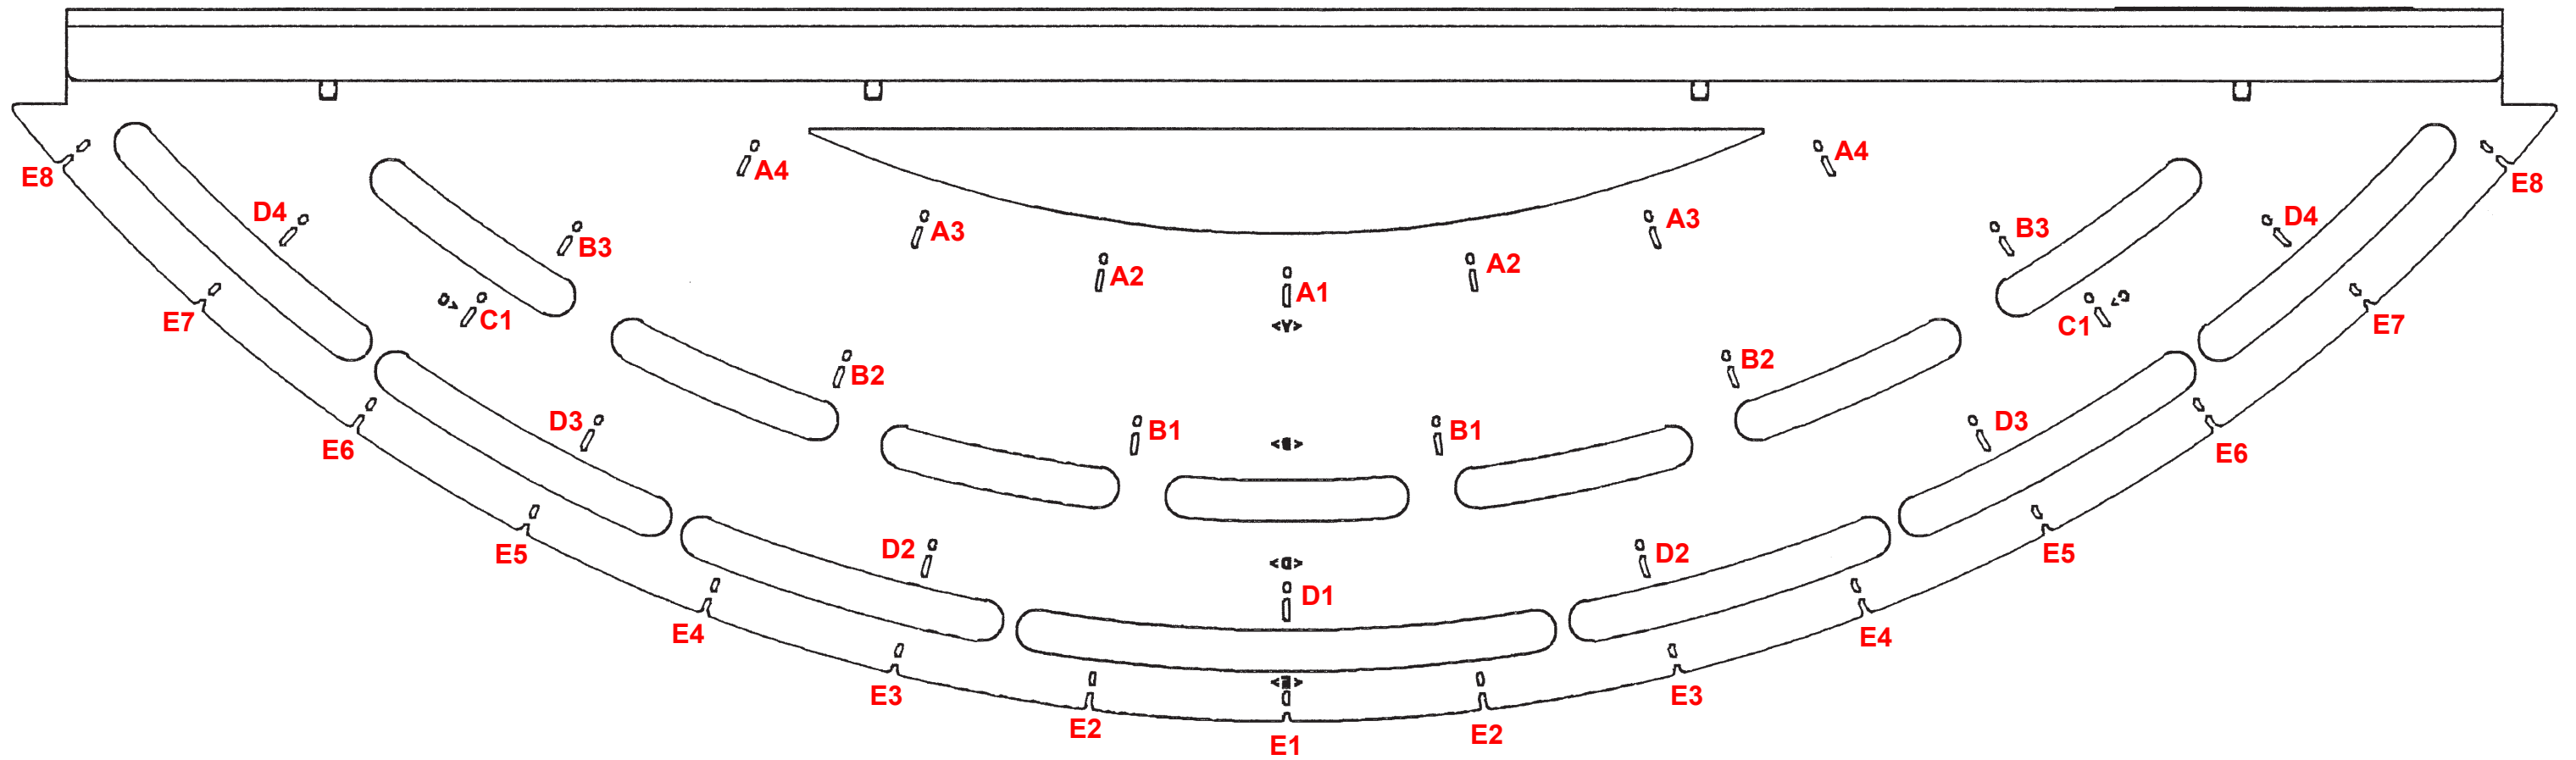

 **SCHONBEK** | 1870

CIRCULUS
DR2440N- __ _ O

THIS DESIGN IS THE PROPRIETARY
TRADE DRESS/TRADEMARK OF
W SCHONBEK LLC.

4 Lights
Length: 25-1/2"
Height: 16-1/2"
Extension: 7"
Hanging Weight: 13lbs.

 **SCHONBEK** | 1870

								
MAX 40 W	110-120 V							

4 X  : G9 40W MAX 

- 11** A1 - A4
- 12** B1 - B3
- 13** C1
- 14** D1 - D4
- 15** E1 - E8

After hanging all trim, remove labels from crystals. If residue remains, wipe off crystal with a soft, dry cloth.