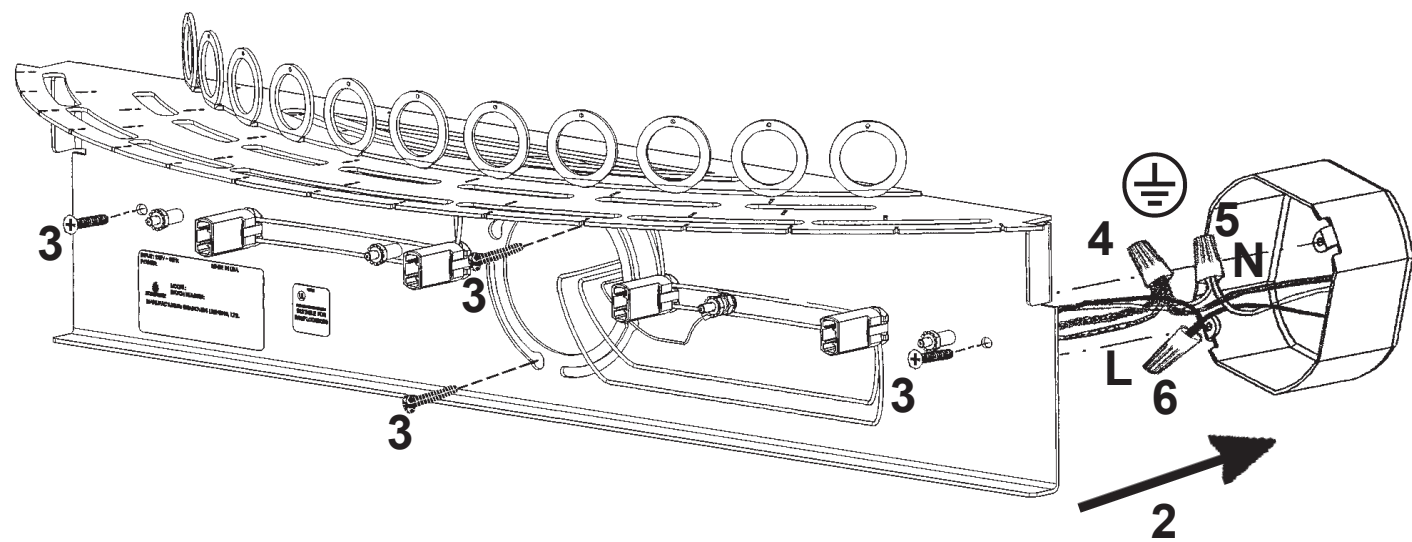

 **SCHONBEK** | 1870

CIRCULUS
DR2440N- __ _ O

THIS DESIGN IS THE PROPRIETARY
TRADE DRESS/TRADEMARK OF
W SCHONBEK LLC.

4 Lights
Length: 25-1/2"
Height: 16-1/2"
Extension: 7"
Hanging Weight: 13lbs.

 **SCHONBEK** | 1870

								
MAX 40 W	110-120 V							

4 X  : G9 40W MAX 

- 11** A1 - A4
- 12** B1 - B3
- 13** C1
- 14** D1 - D4
- 15** E1 - E8

After hanging all trim, remove labels from crystals. If residue remains, wipe off crystal with a soft, dry cloth.