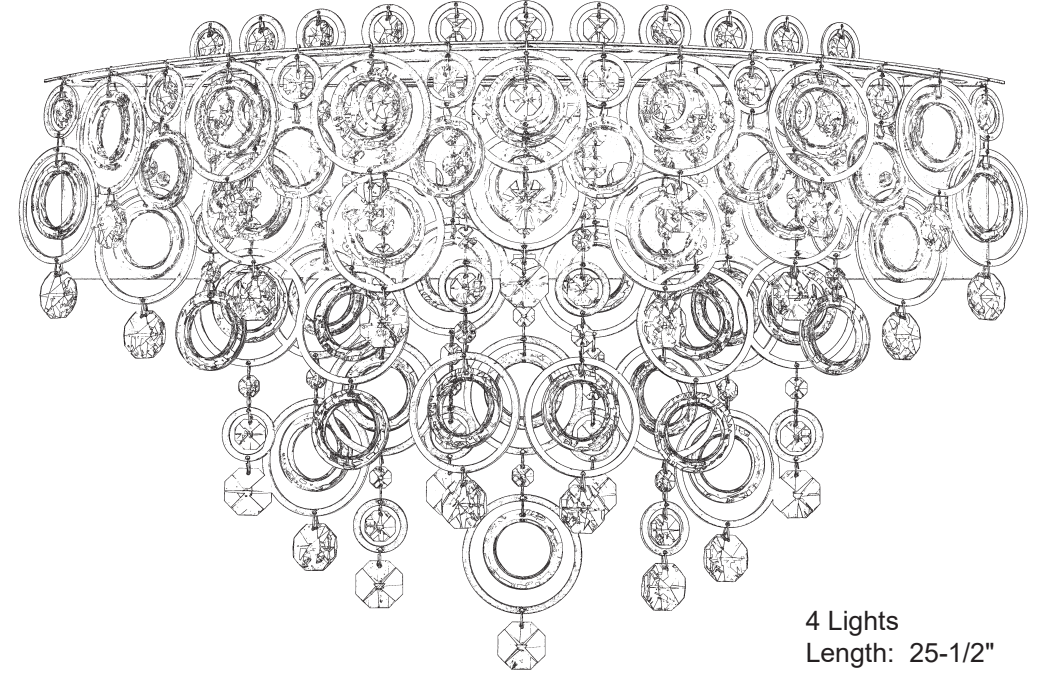

 **SCHONBEK** | 1870

CIRCULUS
DR2440N- __ _ O

THIS DESIGN IS THE PROPRIETARY
TRADE DRESS/TRADEMARK OF
W SCHONBEK LLC.

4 Lights
Length: 25-1/2"
Height: 16-1/2"
Extension: 7"
Hanging Weight: 13lbs.

 **SCHONBEK** | 1870

								
MAX 40 W	110-120 V							

4 X  : G9 40W MAX 

- 11** A1 - A4
- 12** B1 - B3
- 13** C1
- 14** D1 - D4
- 15** E1 - E8

After hanging all trim, remove labels from crystals. If residue remains, wipe off crystal with a soft, dry cloth.