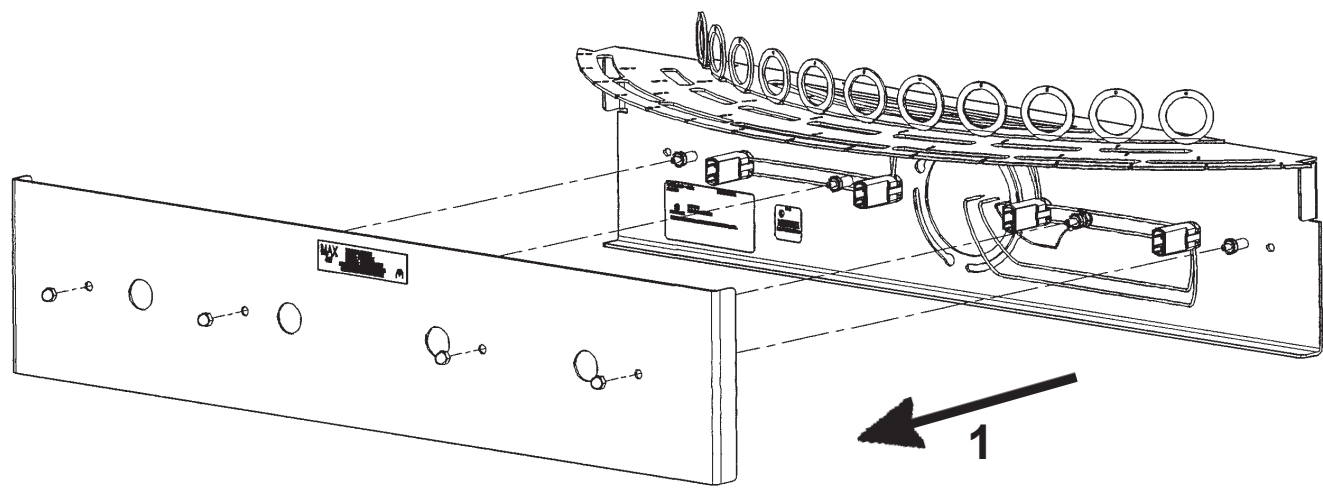

 **SCHONBEK** | 1870

CIRCULUS
DR2440N- __ _ O

THIS DESIGN IS THE PROPRIETARY
TRADE DRESS/TRADEMARK OF
W SCHONBEK LLC.

4 Lights
Length: 25-1/2"
Height: 16-1/2"
Extension: 7"
Hanging Weight: 13lbs.

 **SCHONBEK** | 1870

								
MAX 40 W	110-120 V							

4 X  : G9 40W MAX 

- 11** A1 - A4
- 12** B1 - B3
- 13** C1
- 14** D1 - D4
- 15** E1 - E8

After hanging all trim, remove labels from crystals. If residue remains, wipe off crystal with a soft, dry cloth.