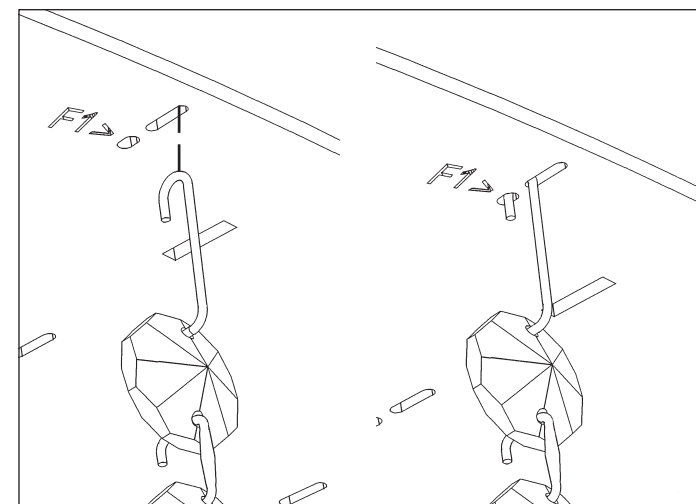

 **SCHONBEK** | 1870

CIRCULUS
DR2440N- __ _ O

THIS DESIGN IS THE PROPRIETARY
TRADE DRESS/TRADEMARK OF
W SCHONBEK LLC.

4 Lights
Length: 25-1/2"
Height: 16-1/2"
Extension: 7"
Hanging Weight: 13lbs.

 **SCHONBEK** | 1870

								
MAX 40 W	110-120 V							

4 X  : G9 40W MAX 

- 11** A1 - A4
- 12** B1 - B3
- 13** C1
- 14** D1 - D4
- 15** E1 - E8

After hanging all trim, remove labels from crystals. If residue remains, wipe off crystal with a soft, dry cloth.