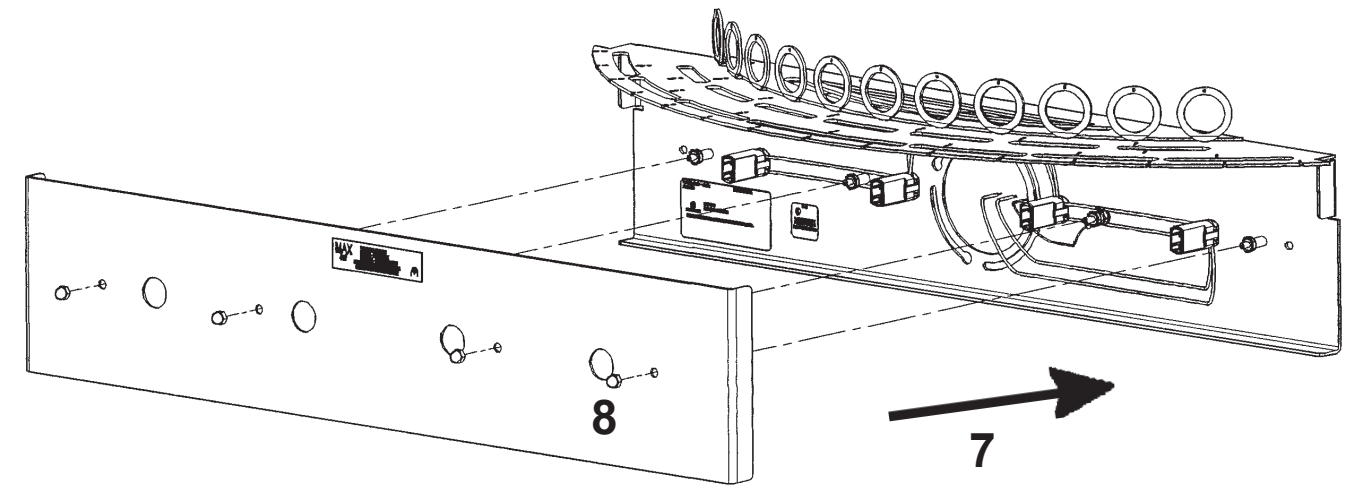

 **SCHONBEK** | 1870

CIRCULUS
DR2440N- __ _ O

THIS DESIGN IS THE PROPRIETARY
TRADE DRESS/TRADEMARK OF
W SCHONBEK LLC.

4 Lights
Length: 25-1/2"
Height: 16-1/2"
Extension: 7"
Hanging Weight: 13lbs.

 **SCHONBEK** | 1870

								
MAX 40 W	110-120 V							

4 X  : G9 40W MAX 

- 11** A1 - A4
- 12** B1 - B3
- 13** C1
- 14** D1 - D4
- 15** E1 - E8

After hanging all trim, remove labels from crystals. If residue remains, wipe off crystal with a soft, dry cloth.