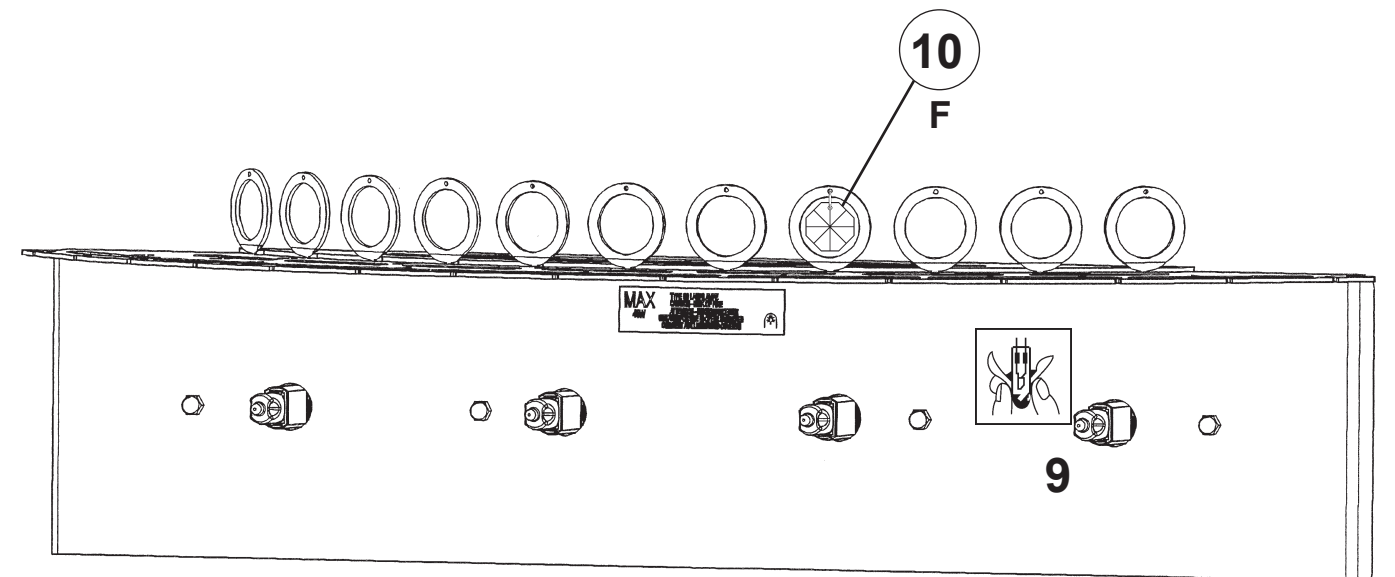

 **SCHONBEK** | 1870

CIRCULUS
DR2440N- __ _ O

THIS DESIGN IS THE PROPRIETARY
TRADE DRESS/TRADEMARK OF
W SCHONBEK LLC.

4 Lights
Length: 25-1/2"
Height: 16-1/2"
Extension: 7"
Hanging Weight: 13lbs.

 **SCHONBEK** | 1870

								
MAX 40 W	110-120 V							

4 X  : G9 40W MAX 

- 11** A1 - A4
- 12** B1 - B3
- 13** C1
- 14** D1 - D4
- 15** E1 - E8

After hanging all trim, remove labels from crystals. If residue remains, wipe off crystal with a soft, dry cloth.