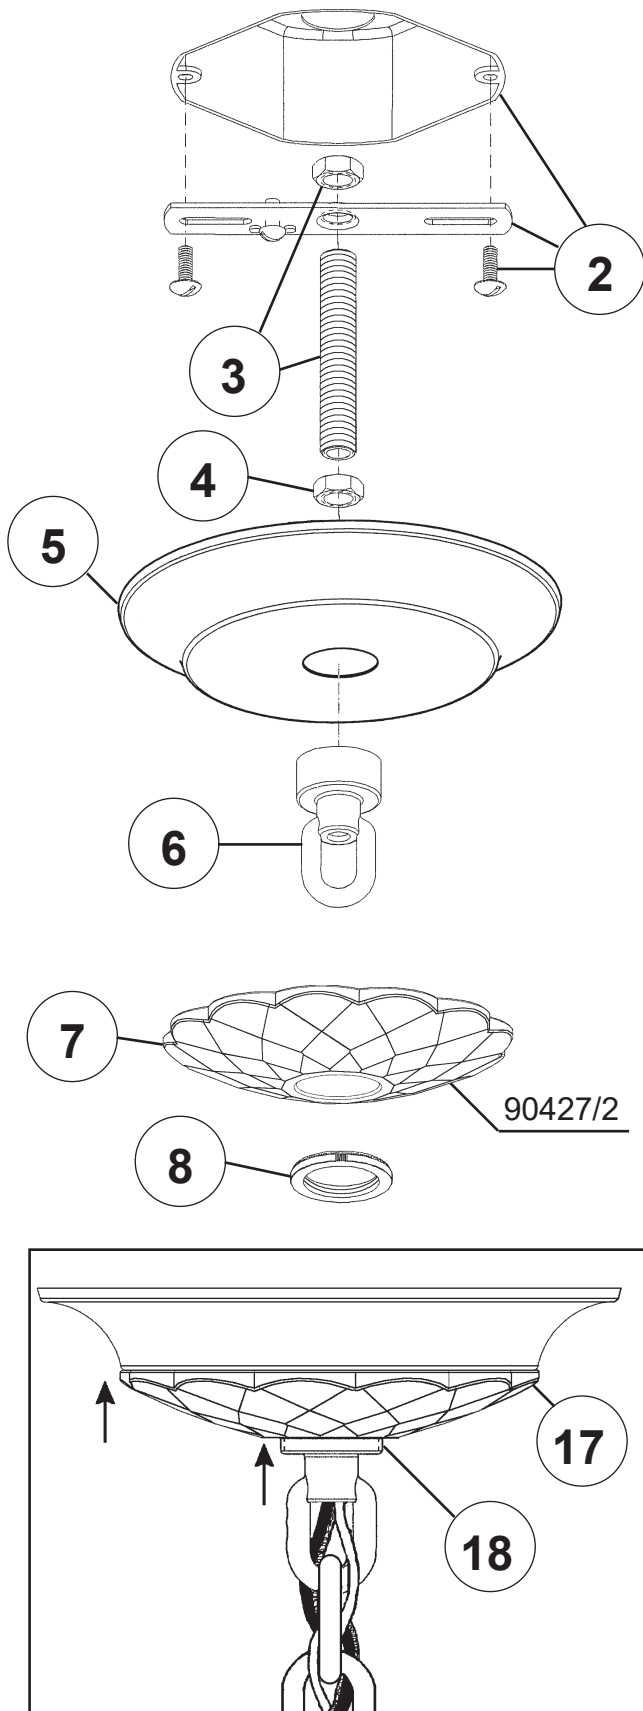

FILIGRAE FE7006N- __ __ H

6 Lights
Diameter: 22-1/2"
Height: 26"
Hanging Weight: 16lbs.

THIS DESIGN IS THE PROPRIETARY
TRADE DRESS/TRADEMARK OF
W SCHONBEK LLC.

 **SCHONBEK** | 1870

 **SCHONBEK** | 1870

								
MAX <u>60</u> W	110-120 V							

19

You will need 6 - B10
25 Watts Recommended
60 Watts Max

**Install bulbs and be sure
to test fixture BEFORE
trimming.**

20