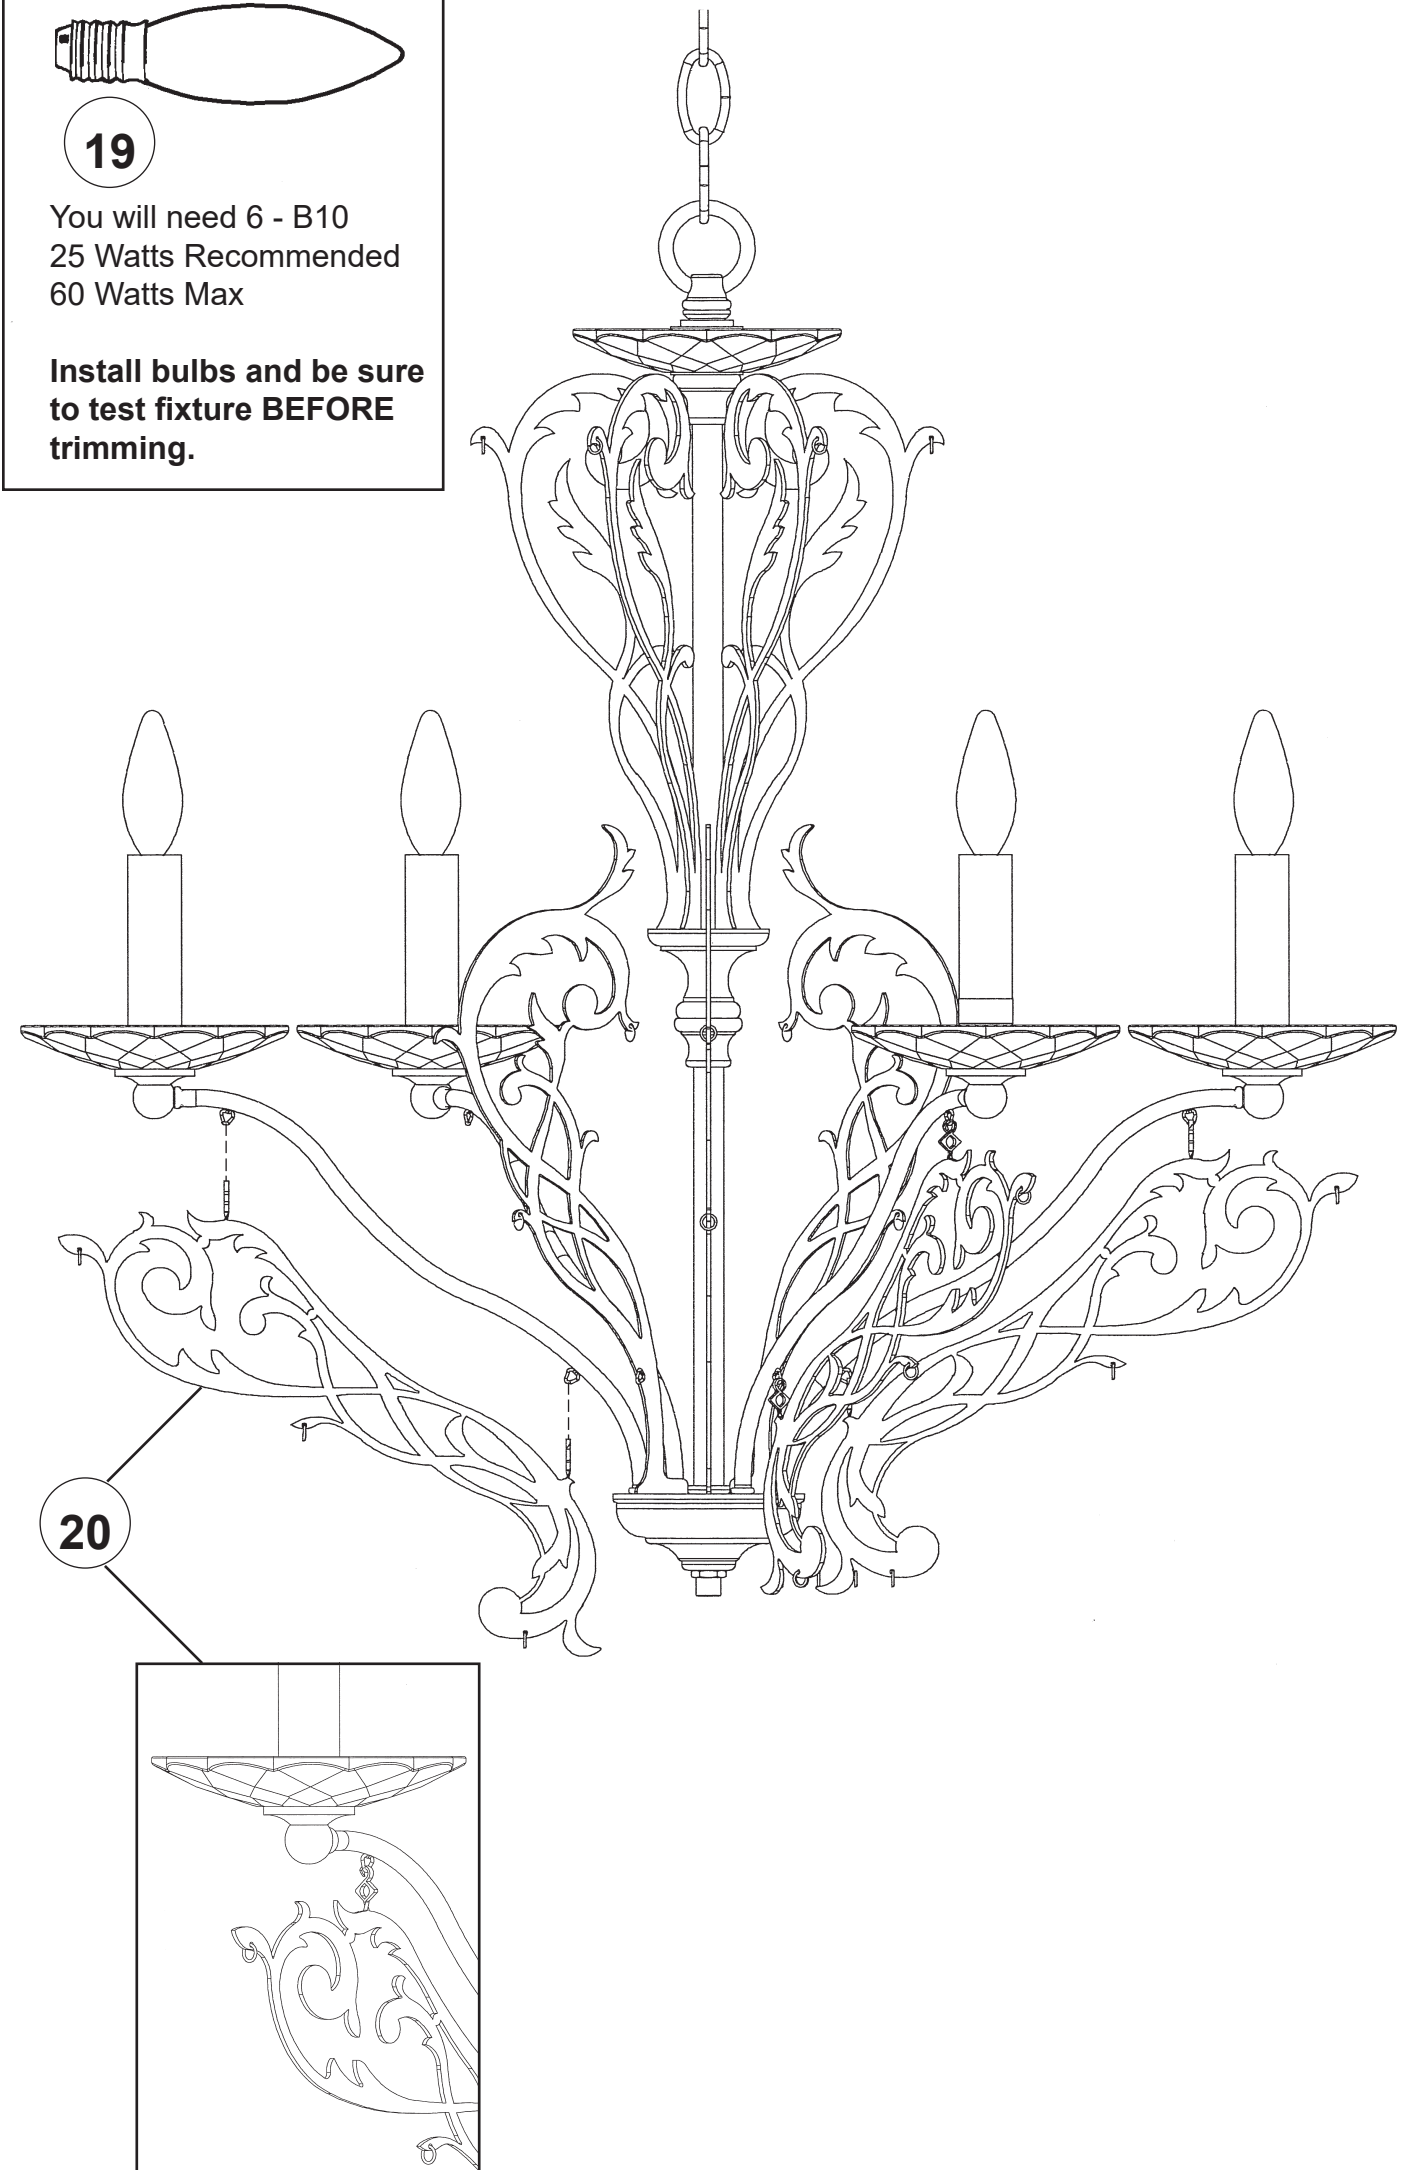

19

You will need 6 - B10
25 Watts Recommended
60 Watts Max

**Install bulbs and be sure
to test fixture BEFORE
trimming.**

20