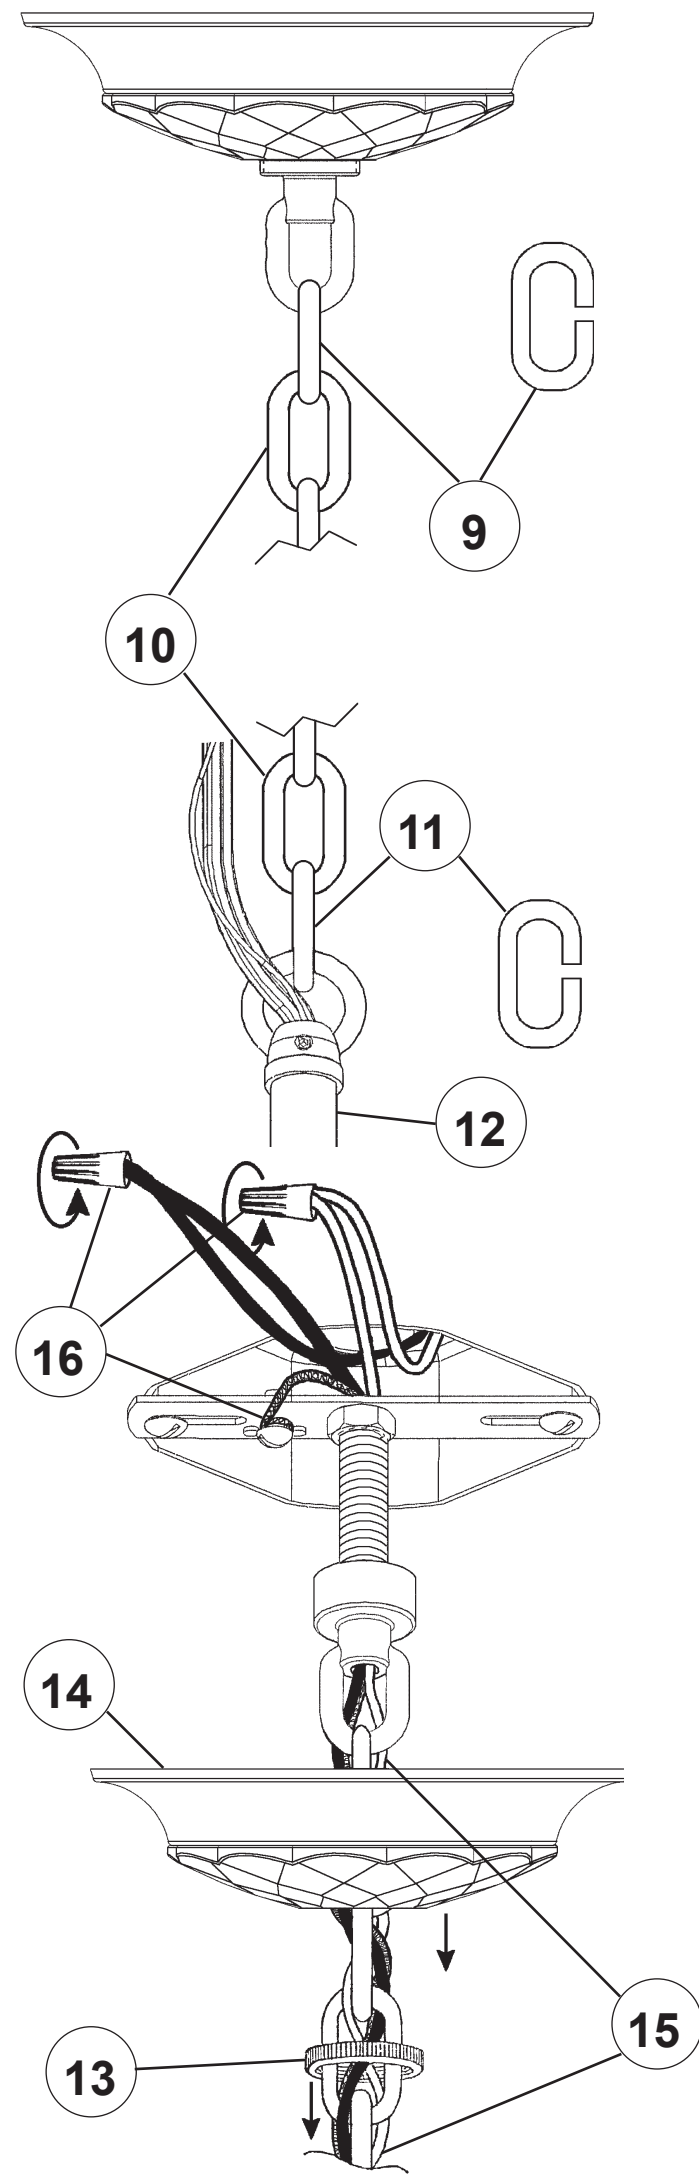

WARNING:

1

Electrical Danger Turn Power Off

All electrical components must be installed by a licensed electrician in accordance with the National Electric Code and the appropriate local electrical codes.