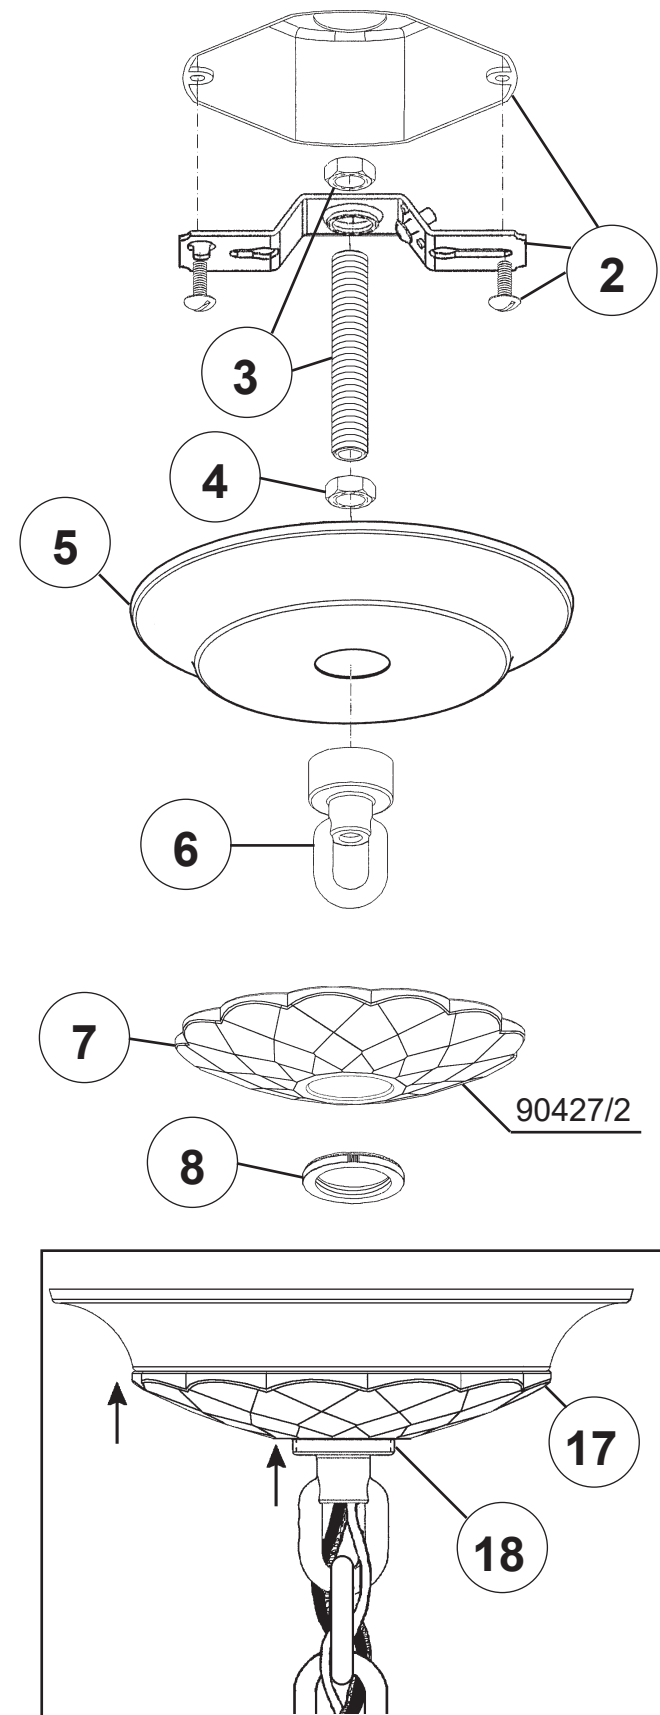

FILIGRAE FE7018N- __ __ H

12 + 6 Lights
Diameter: 39"
Height: 38"
Hanging Weight: 42lbs.

THIS DESIGN IS THE PROPRIETARY
TRADE DRESS/TRADEMARK OF
W SCHONBEK LLC.

 **SCHONBEK** | 1870

 **SCHONBEK** | 1870

								
MAX <u>60</u> W		110-120 V						

19

You will need 18 - B10
25 Watts Recommended
60 Watts Max

**Install bulbs and be sure
to test fixture BEFORE
trimming.**

20