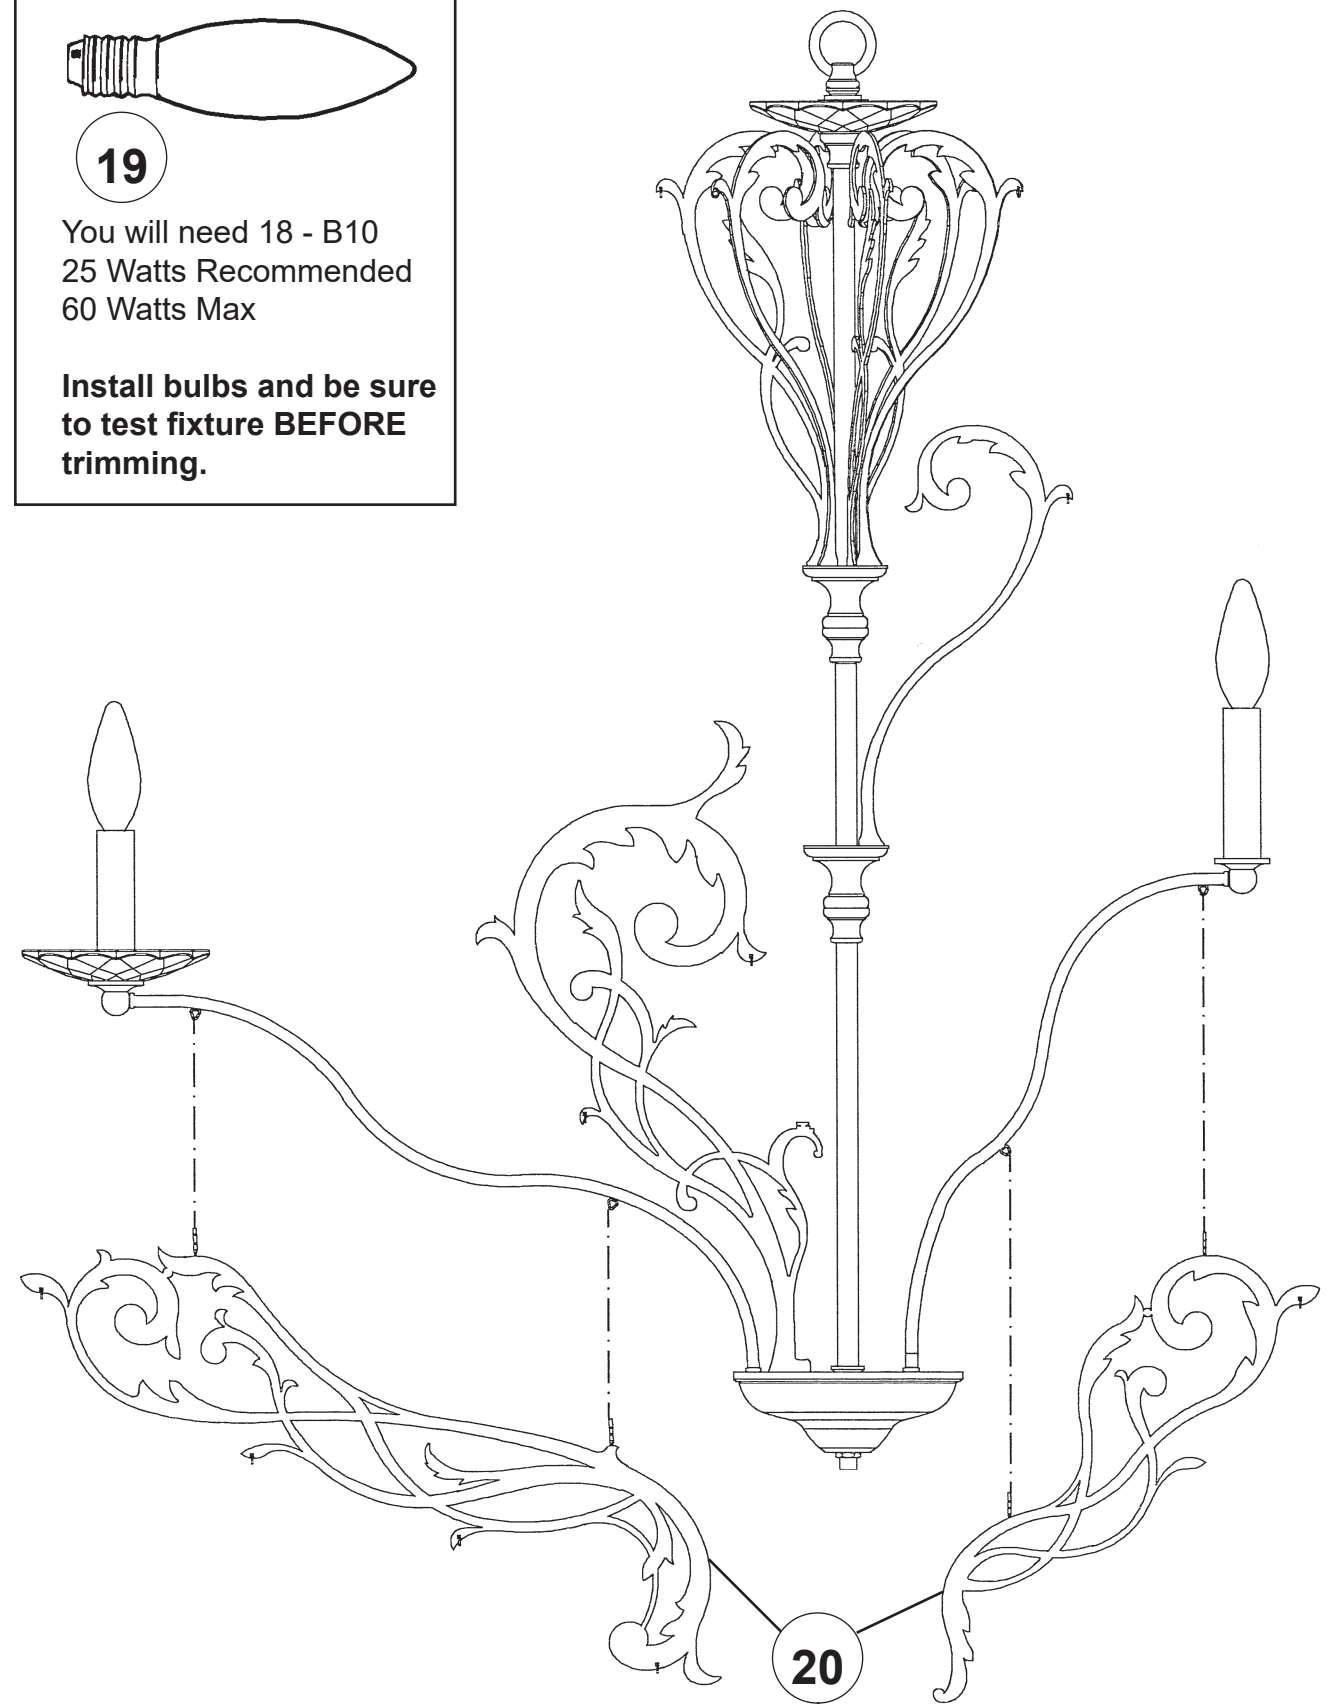

FILIGRAE FE7018N- __ __ H

12 + 6 Lights
Diameter: 39"
Height: 38"
Hanging Weight: 42lbs.

THIS DESIGN IS THE PROPRIETARY
TRADE DRESS/TRADEMARK OF
W SCHONBEK LLC.

 **SCHONBEK** | 1870

 **SCHONBEK** | 1870

								
MAX <u>60</u> W		110-120 V						

WARNING:

1 

Electrical Danger Turn Power Off

All electrical components must be installed by a licensed electrician in accordance with the National Electric Code and the appropriate local electrical codes.

19

You will need 18 - B10
25 Watts Recommended
60 Watts Max

**Install bulbs and be sure
to test fixture BEFORE
trimming.**

20