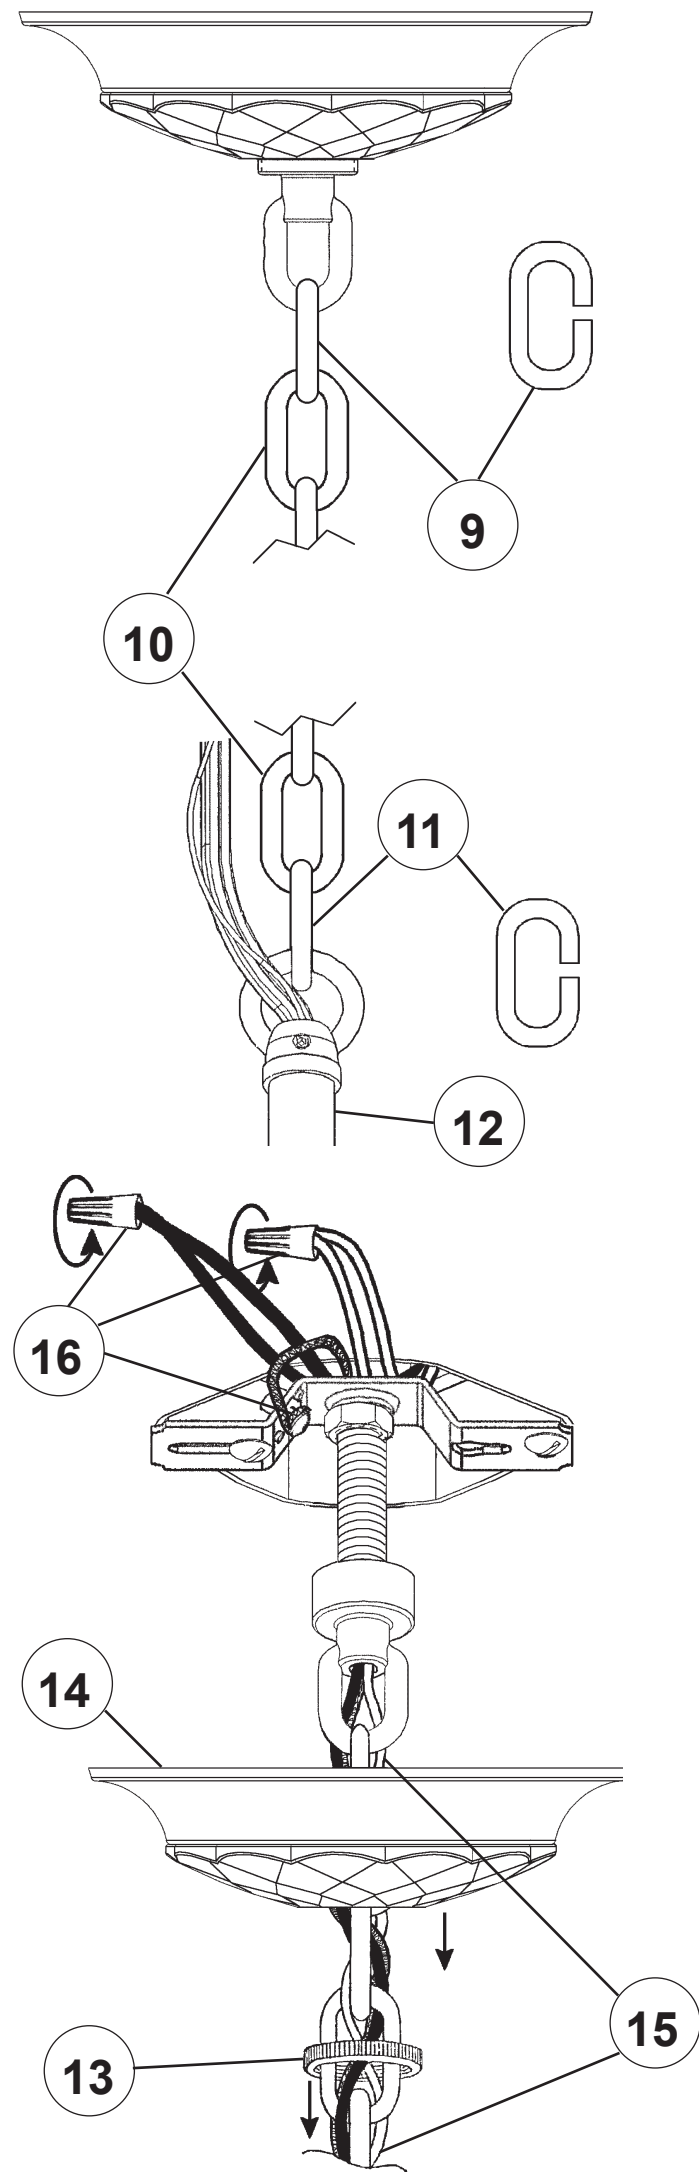

FILIGRAE FE7018N- __ __ H

12 + 6 Lights
Diameter: 39"
Height: 38"
Hanging Weight: 42lbs.

THIS DESIGN IS THE PROPRIETARY
TRADE DRESS/TRADEMARK OF
W SCHONBEK LLC.

 **SCHONBEK** | 1870

 **SCHONBEK** | 1870

								
MAX <u>60</u> W		110-120 V						

19

You will need 18 - B10
25 Watts Recommended
60 Watts Max

**Install bulbs and be sure
to test fixture BEFORE
trimming.**

20