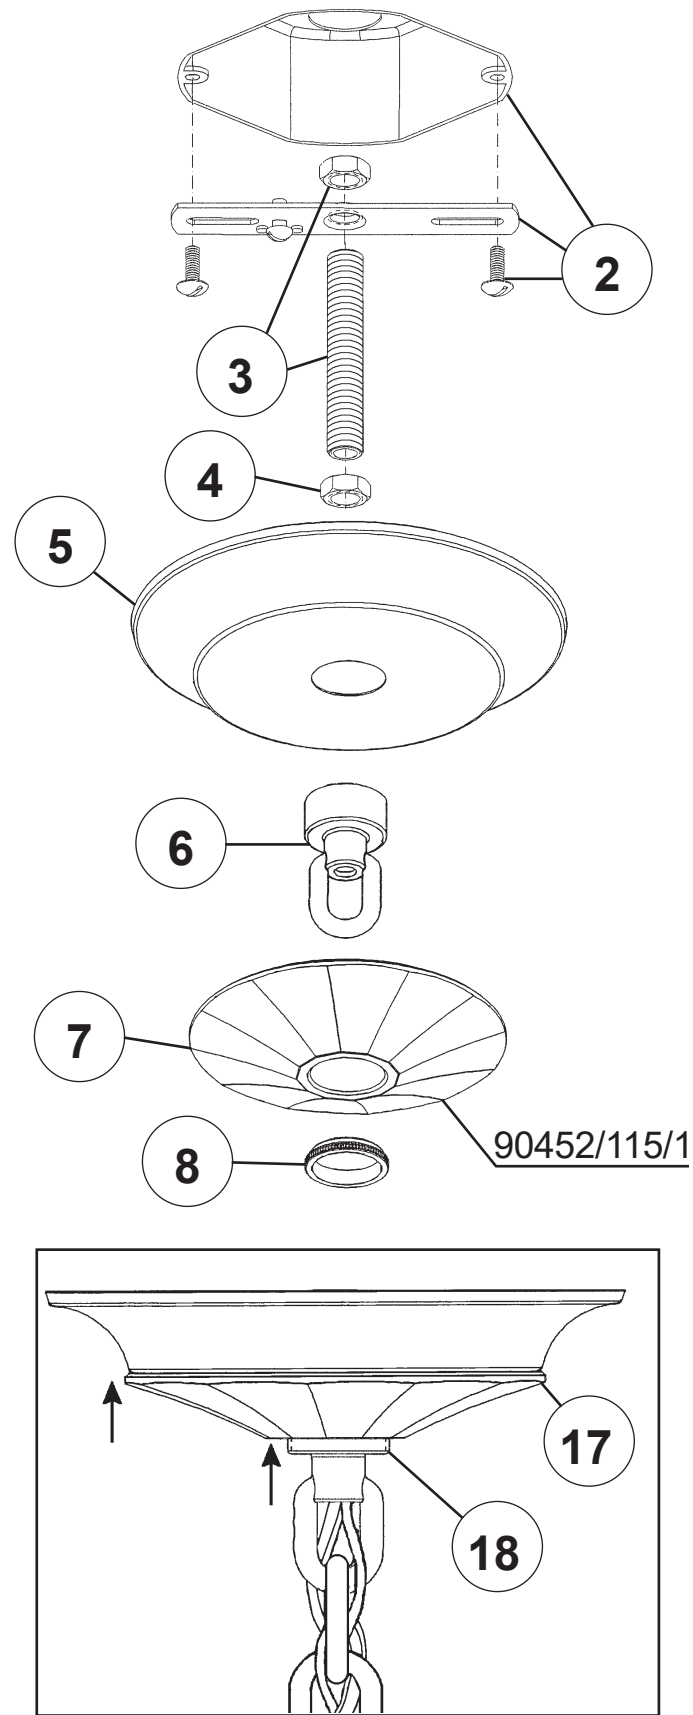

EMILEA MA1004N- \_\_ \_\_ O

THIS DESIGN IS THE PROPRIETARY TRADE DRESS/TRADEMARK OF W SCHONBEK LLC.

4 Lights  
Diameter: 16-1/2"  
Height: 23-1/2"  
Hanging Weight: 11lbs.

MAX 40 W		110-120 V						

**WARNING:**

1 

**Electrical Danger Turn Power Off**

All electrical components must be installed by a licensed electrician in accordance with the National Electric Code and the appropriate local electrical codes.

You will need 4 - B10  
25 Watts Recommended  
40 Watts Max

**Install bulbs and be sure  
to test fixture BEFORE  
trimming.**