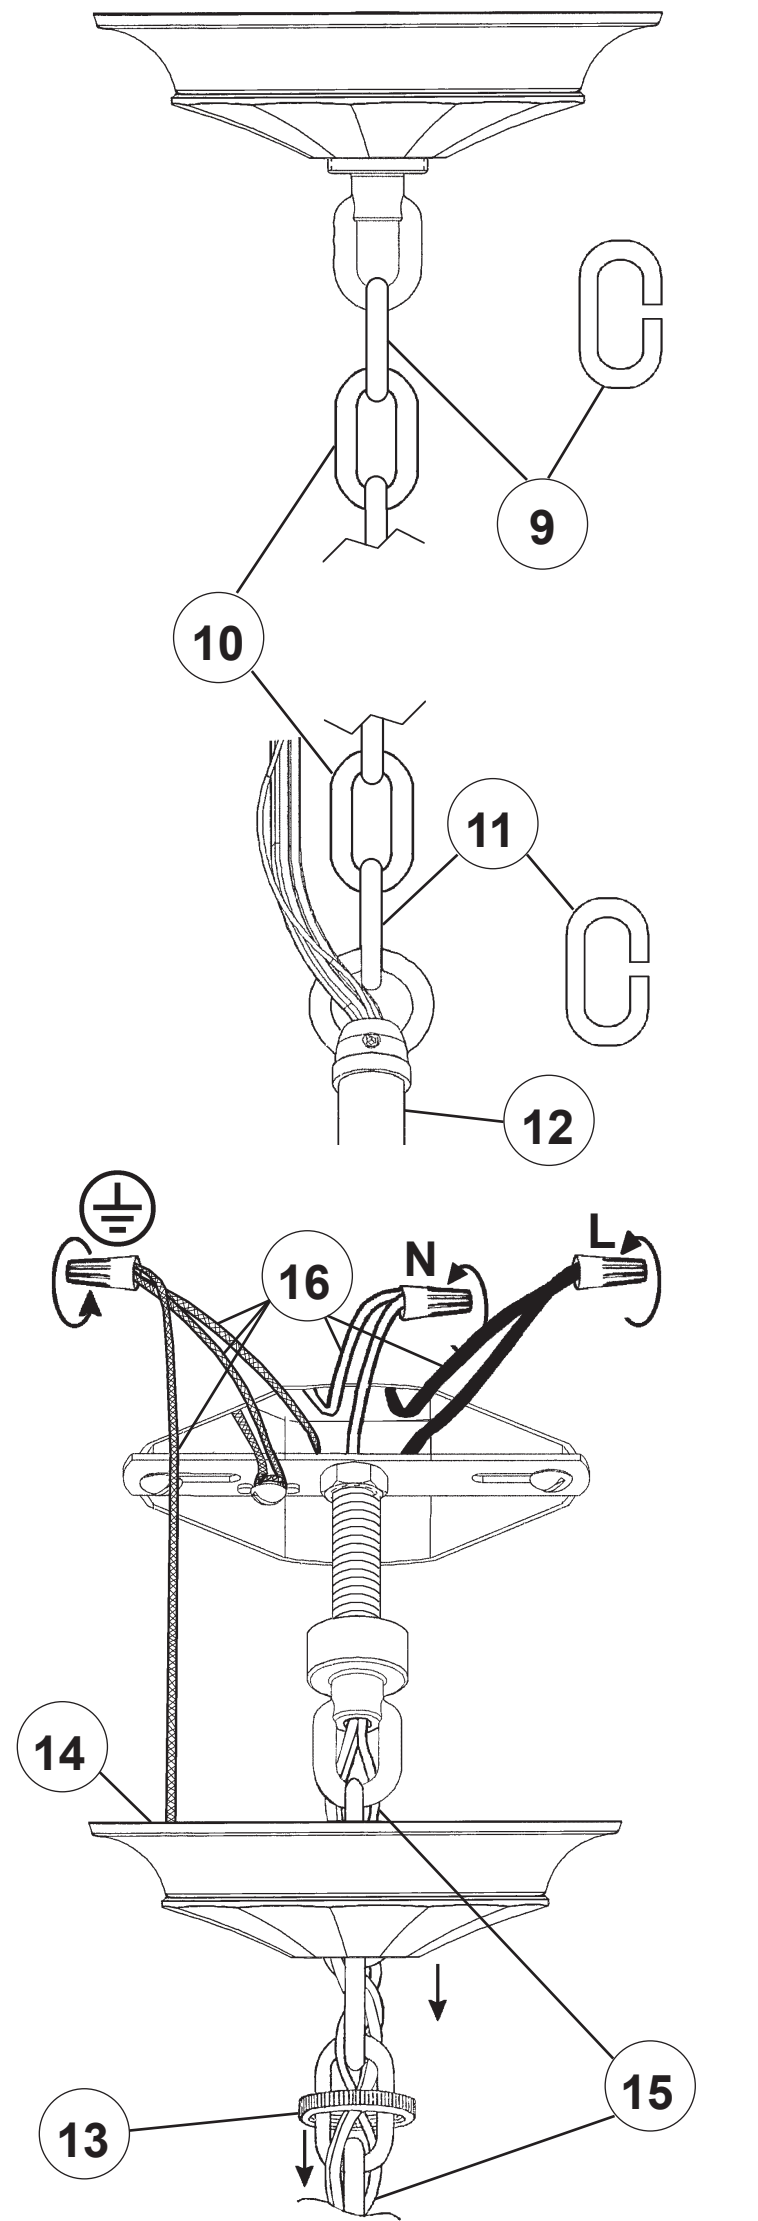

EMILEA MA1004N- \_\_ \_\_ O

THIS DESIGN IS THE PROPRIETARY TRADE DRESS/TRADEMARK OF W SCHONBEK LLC.

4 Lights  
Diameter: 16-1/2"  
Height: 23-1/2"  
Hanging Weight: 11lbs.

MAX 40 W		110-120 V						

**WARNING:**

1 

**Electrical Danger Turn Power Off**

All electrical components must be installed by a licensed electrician in accordance with the National Electric Code and the appropriate local electrical codes.

You will need 4 - B10  
25 Watts Recommended  
40 Watts Max

**Install bulbs and be sure  
to test fixture BEFORE  
trimming.**