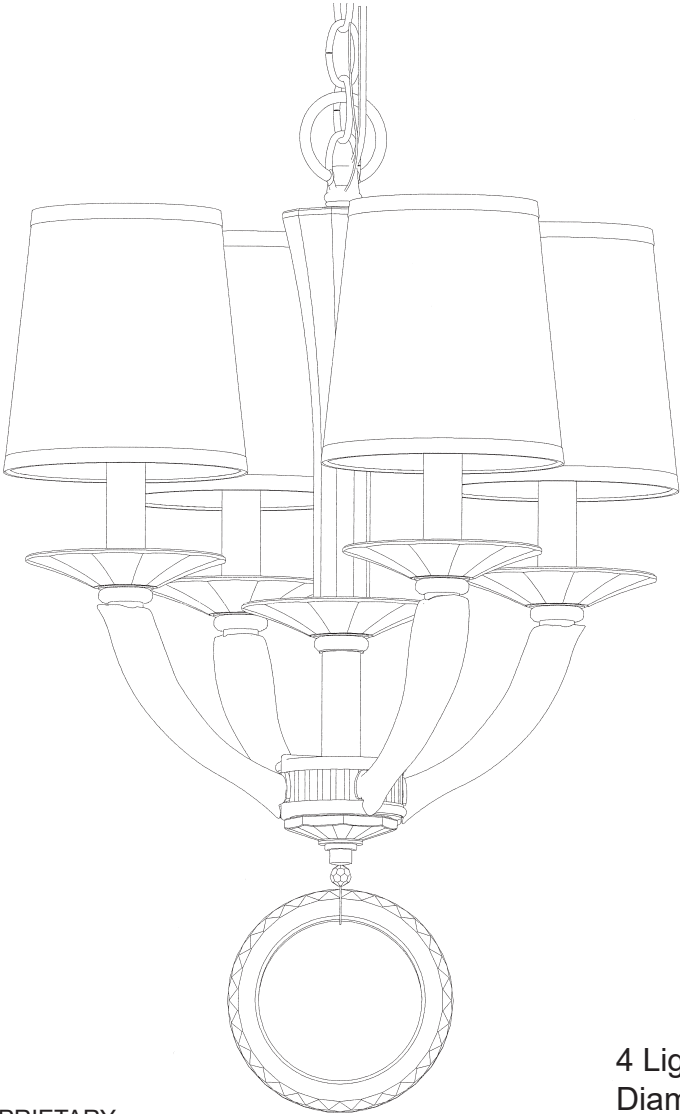

EMILEA MA1004N- \_\_ \_\_ O

THIS DESIGN IS THE PROPRIETARY TRADE DRESS/TRADEMARK OF W SCHONBEK LLC.

4 Lights  
Diameter: 16-1/2"  
Height: 23-1/2"  
Hanging Weight: 11lbs.

MAX 40 W		110-120 V						

**WARNING:**