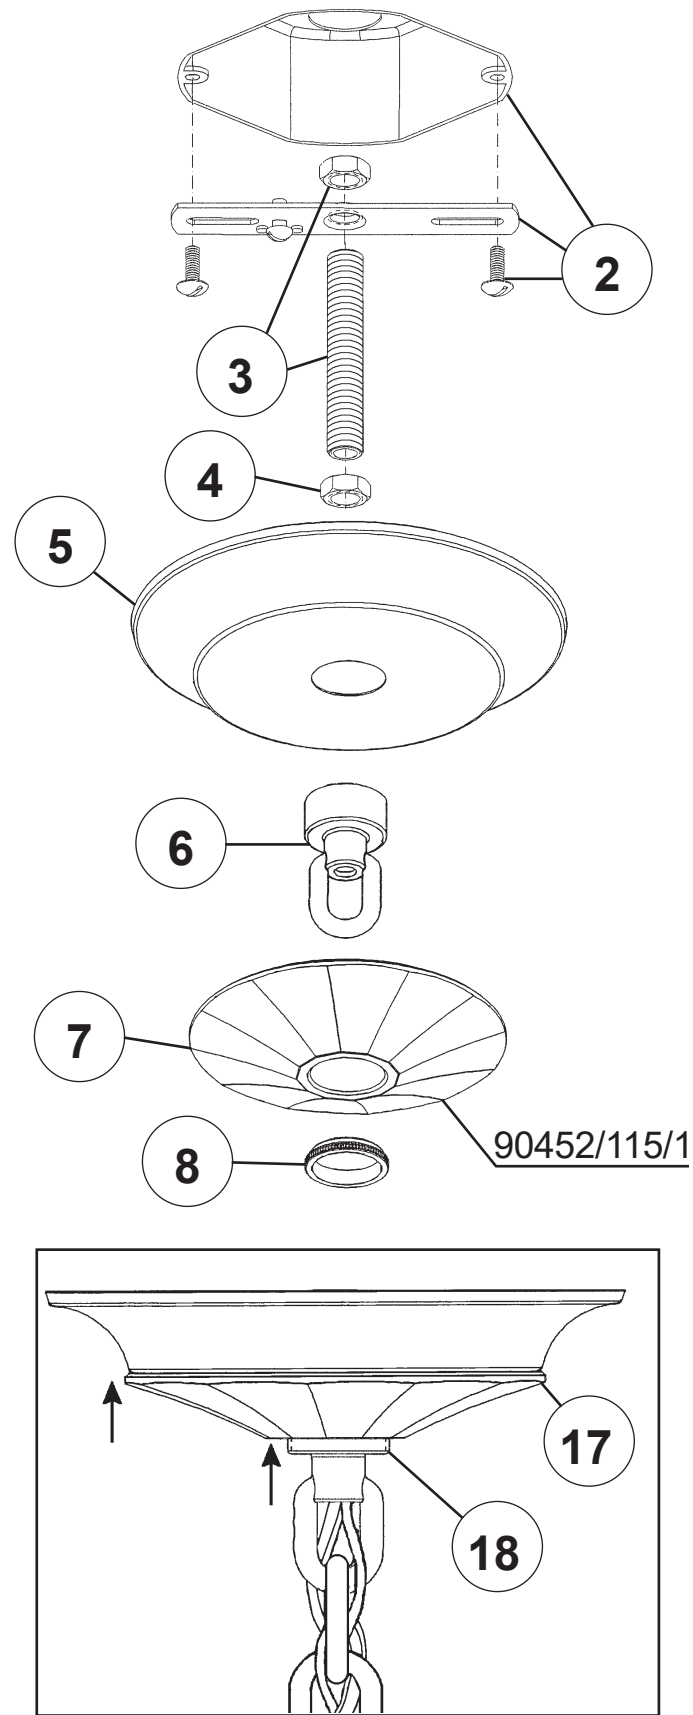

WARNING:

1

Electrical Danger Turn Power Off

All electrical components must be installed by a licensed electrician in accordance with the National Electric Code and the appropriate local electrical codes.