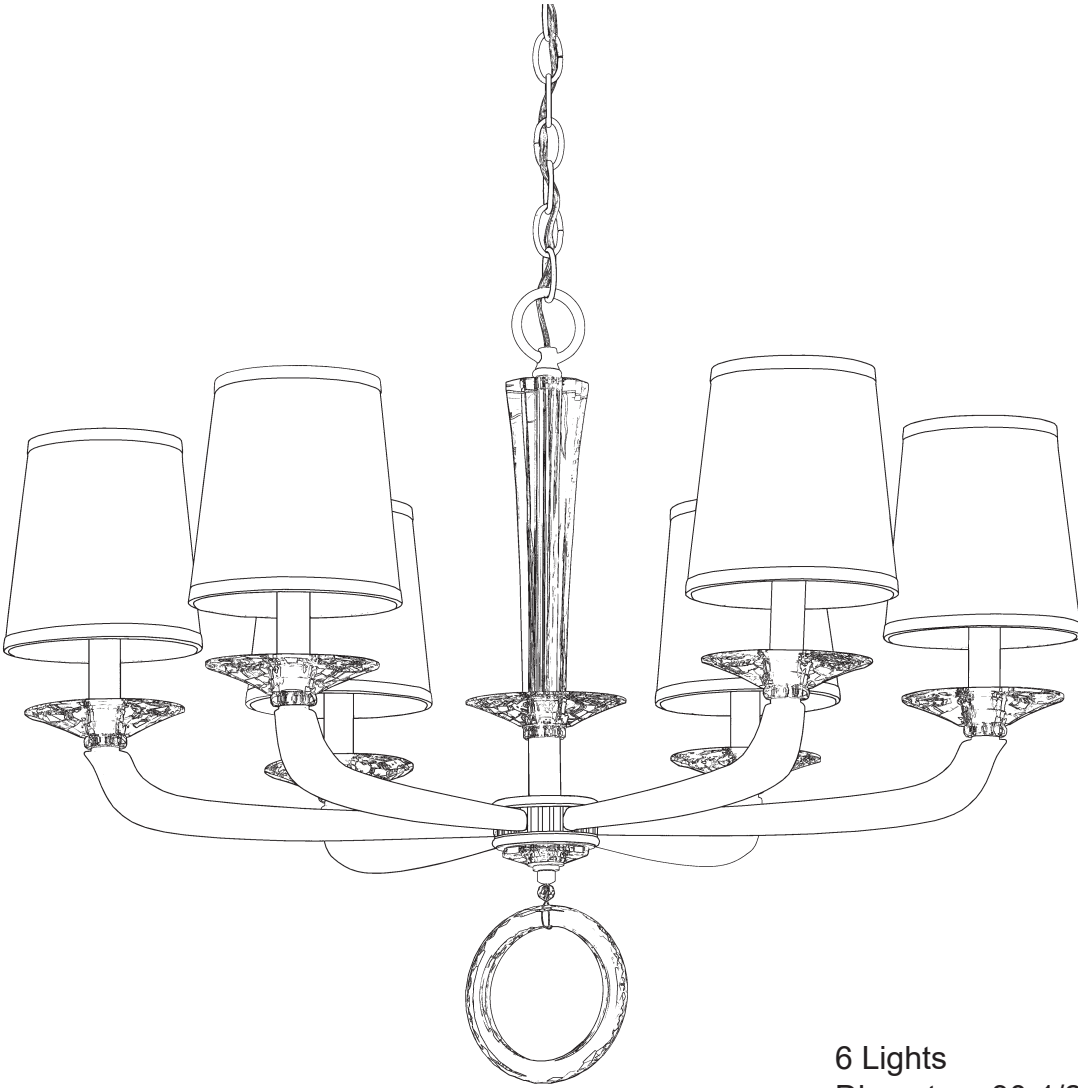

EMILEA MA1006N- __ __ O

6 Lights
Diameter: 30-1/2"
Height: 22-1/2"
Hanging Weight: 21lbs.

THIS DESIGN IS THE PROPRIETARY
TRADE DRESS/TRADEMARK OF
W SCHONBEK LLC.

MAX 40 W	110-120 V							

WARNING:

1 

Electrical Danger Turn Power Off