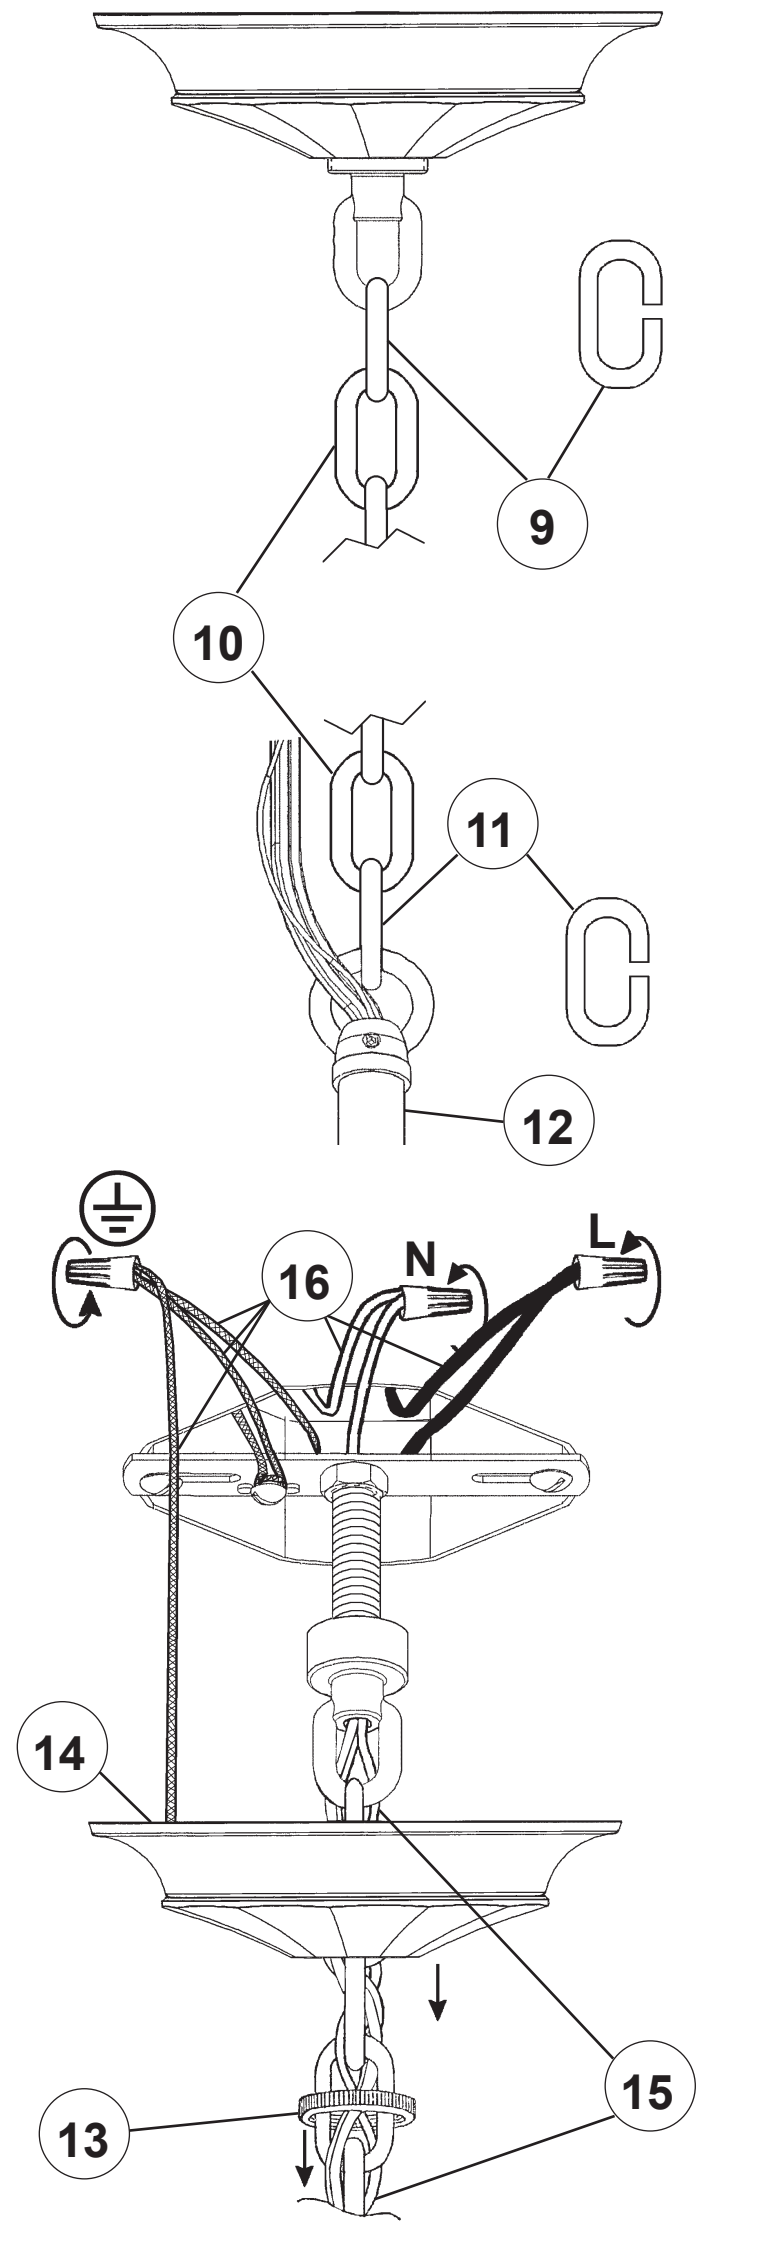

WARNING:

1

Electrical Danger Turn Power Off

All electrical components must be installed by a licensed electrician in accordance with the National Electric Code and the appropriate local electrical codes.