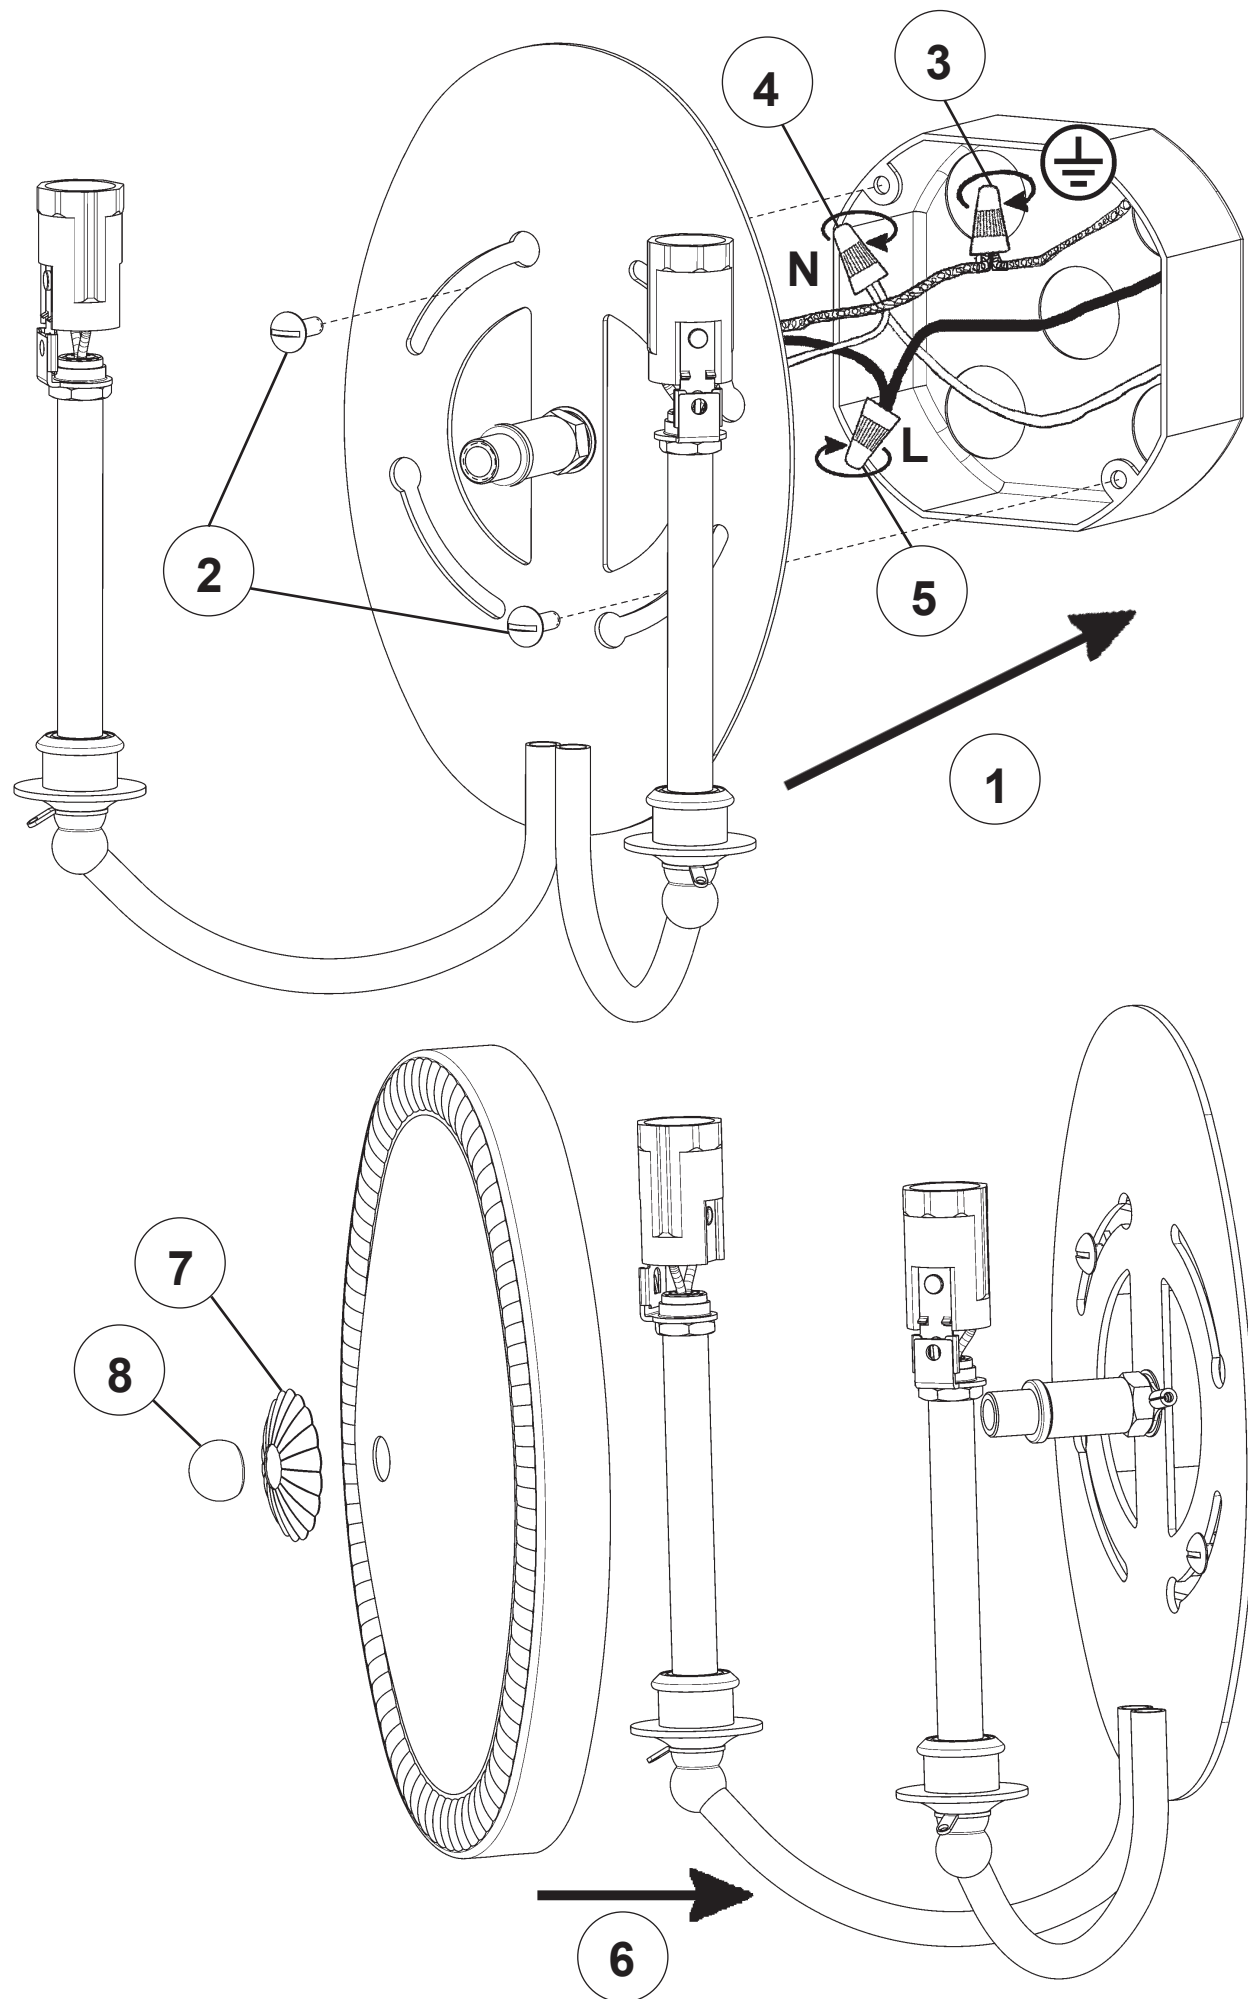

 **SCHONBEK** | 1870

MODIQUE MD1002N- __ __ H

2 Lights
Diameter: 10"
Height: 11-1/2"
Extension: 5"
Hanging Weight: 3lbs.

THIS DESIGN IS THE PROPRIETARY
TRADE DRESS/TRADEMARK OF
W SCHONBEK LLC.

 **SCHONBEK** | 1870

			S					
MAX 60 W	110-120 V							

All electrical components must be installed by a licensed electrician in accordance with the National Electric Code and the appropriate local electrical codes.

9

You will need 2 - B10
25 Watts Recommended
60 Watts Max

**Install bulbs and be sure
to test fixture BEFORE
trimming.**