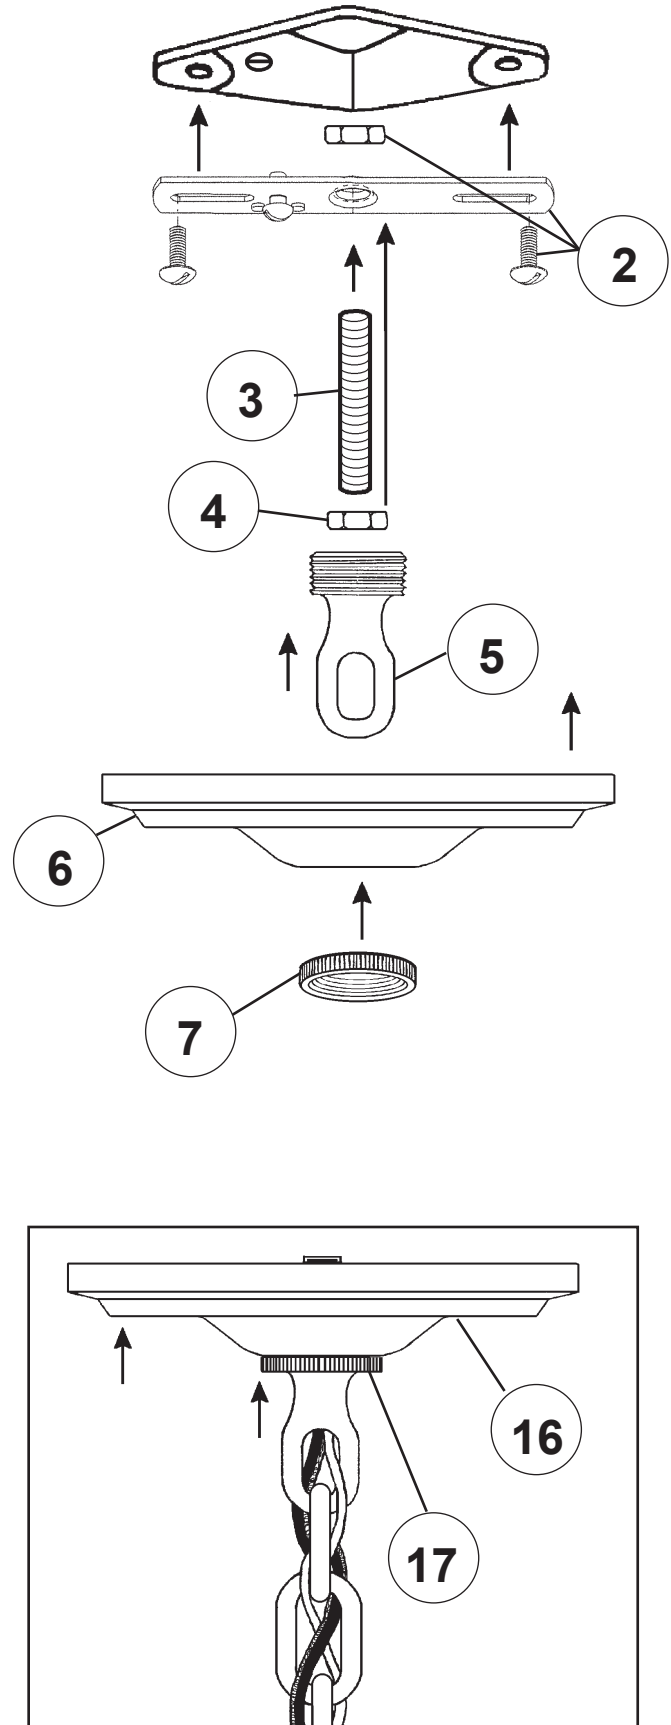

MODIQUE MD1006N-__ __H

6 Lights
Diameter: 32"
Height: 15-1/2"
Hanging Weight: 12lbs.

THIS DESIGN IS THE PROPRIETARY
TRADE DRESS/TRADEMARK OF
W SCHONBEK LLC.

 **SCHONBEK** | 1870

 **SCHONBEK** | 1870

								
MAX <u>60</u> W	110-120 V							

18

You will need 6 - B10
25 Watts Recommended
60 Watts Max

Install bulbs and be sure
to test fixture **BEFORE**
trimming.