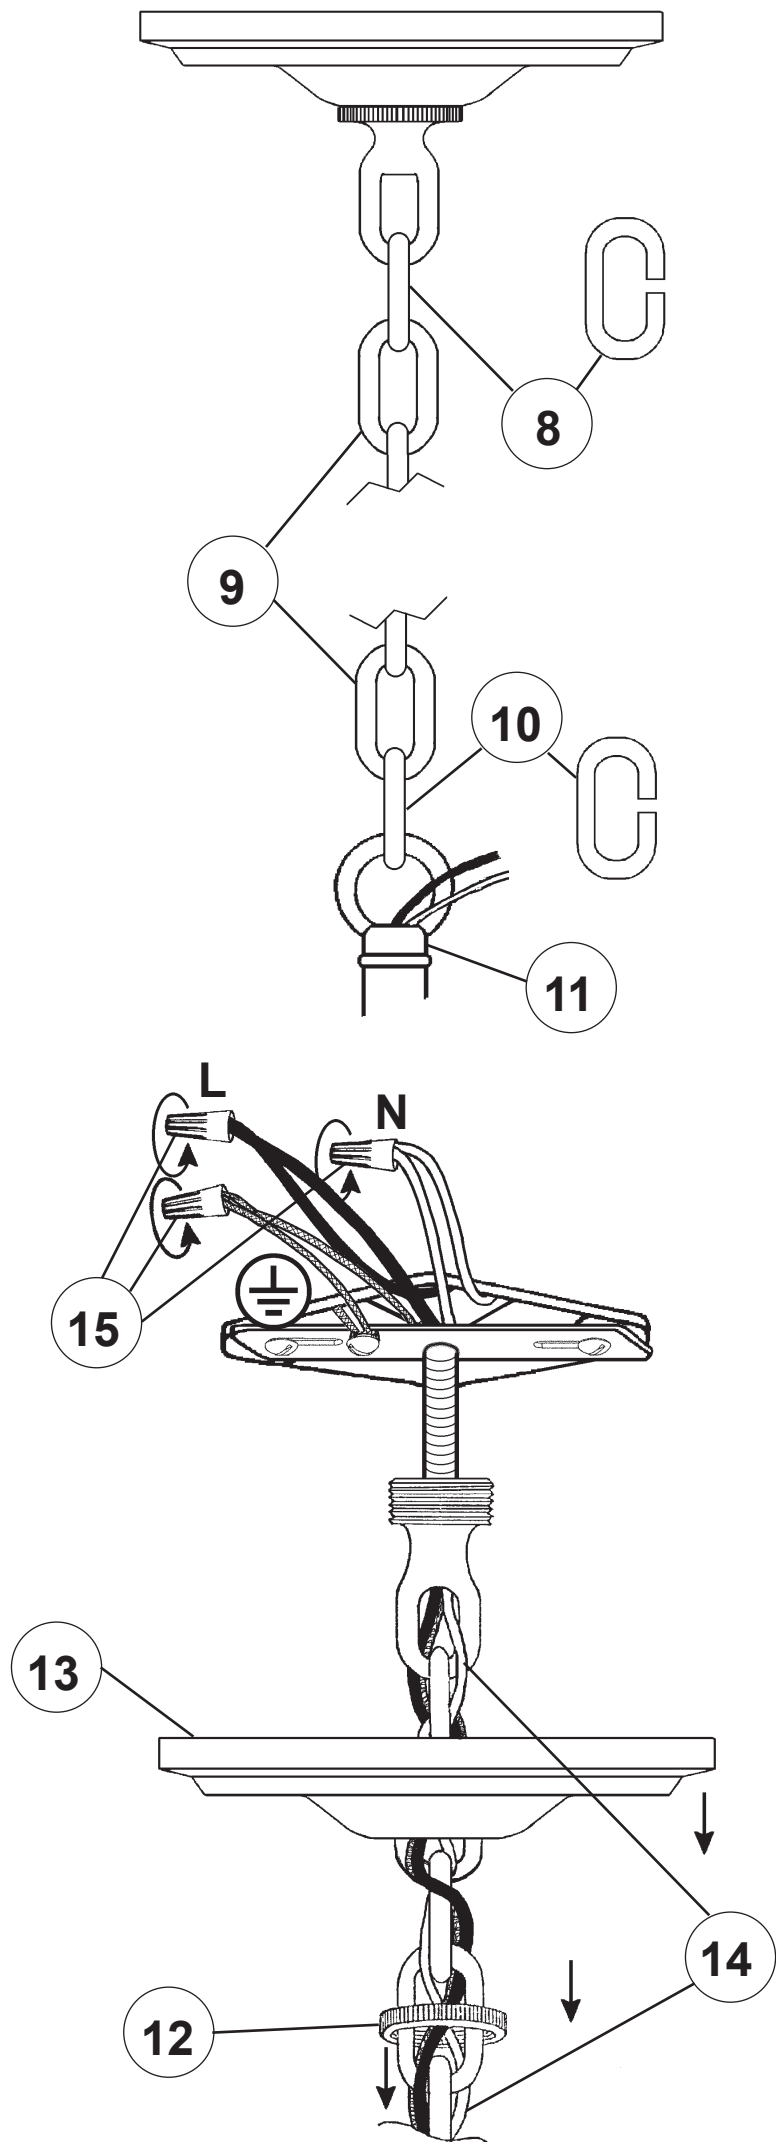

MODIQUE MD1006N-__ __H

6 Lights
Diameter: 32"
Height: 15-1/2"
Hanging Weight: 12lbs.

THIS DESIGN IS THE PROPRIETARY
TRADE DRESS/TRADEMARK OF
W SCHONBEK LLC.

 **SCHONBEK** | 1870

 **SCHONBEK** | 1870

								
MAX <u>60</u> W	110-120 V							

WARNING:

1 

Electrical Danger Turn Power Off

All electrical components must be installed by a licensed electrician in accordance with the National Electric Code and the appropriate local electrical codes.

18

You will need 6 - B10
25 Watts Recommended
60 Watts Max

Install bulbs and be sure
to test fixture **BEFORE**
trimming.