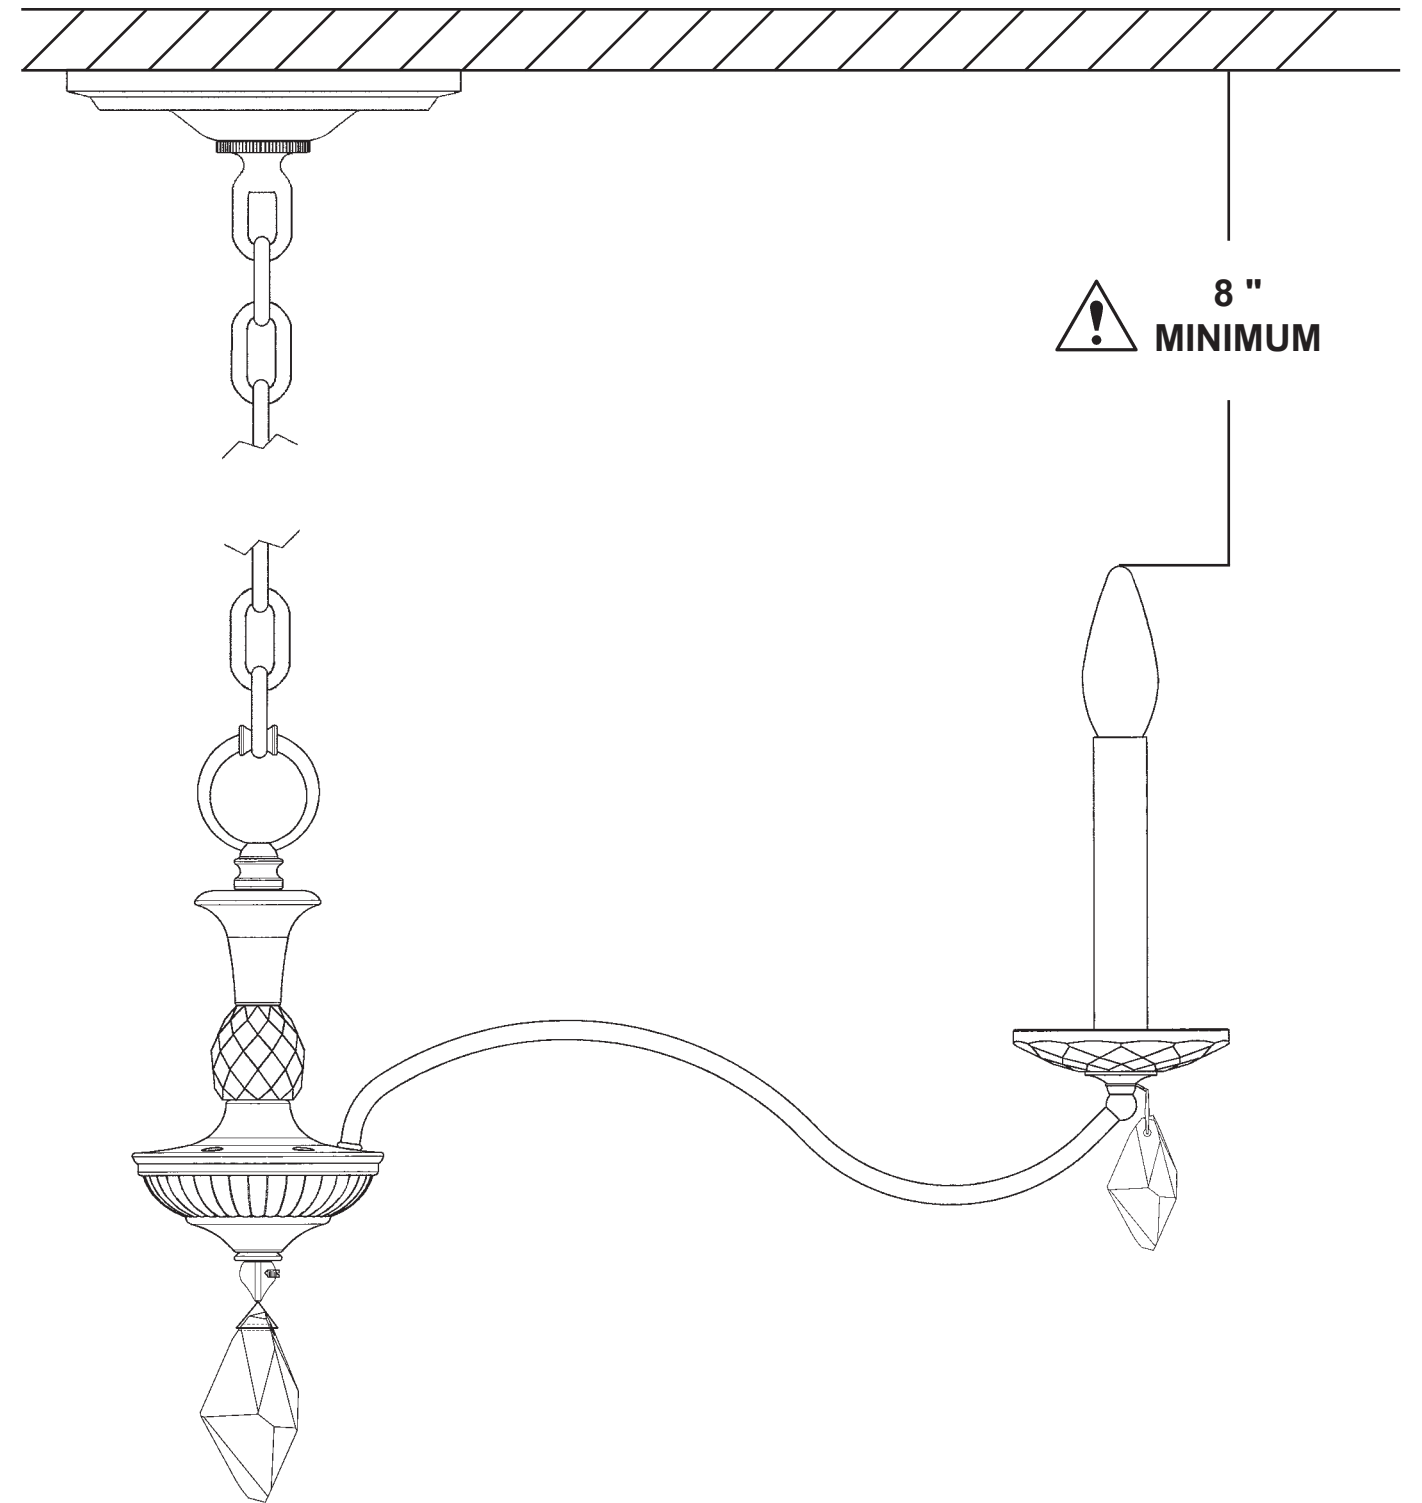

MODIQUE MD1006N-__ __H

6 Lights
Diameter: 32"
Height: 15-1/2"
Hanging Weight: 12lbs.

THIS DESIGN IS THE PROPRIETARY
TRADE DRESS/TRADEMARK OF
W SCHONBEK LLC.

 **SCHONBEK** | 1870

 **SCHONBEK** | 1870

								
MAX <u>60</u> W	110-120 V							

WARNING:

1 

Electrical Danger Turn Power Off

All electrical components must be installed by a licensed electrician in accordance with the National Electric Code and the appropriate local electrical codes.