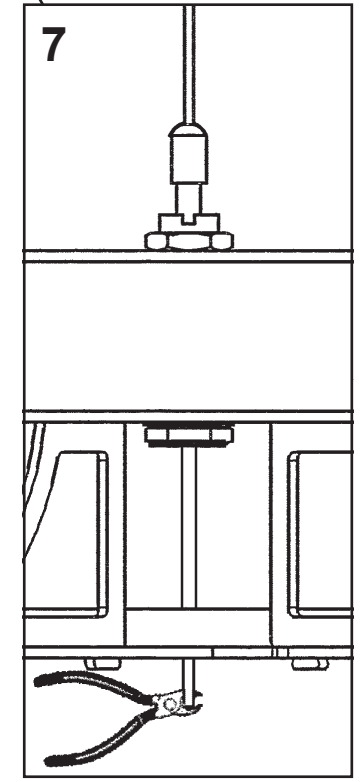

 **SCHONBEK** | 1870

CHATTER
MX8340N- __ _ O

THIS DESIGN IS THE PROPRIETARY
TRADE DRESS/TRADEMARK OF
W SCHONBEK LLC.

12 Lights
Length: 36"
Width: 12"
Height: 10"
Hanging Weight: 28lbs.

 **SCHONBEK** | 1870

			S					
MAX 40 W	110-120 V							

You will need 12 - G16-1/2 Bulbs
40 Watts Max

**Install bulbs and be sure to
test fixture BEFORE trimming.**

 **SCHONBEK** | 1870

CHATTER MX8340N- __ __ R

THIS DESIGN IS THE PROPRIETARY
TRADE DRESS/TRADEMARK OF
W SCHONBEK LLC.

12 Lights
Length: 36"
Width: 12"
Height: 10"
Hanging Weight: 28lbs.

 **SCHONBEK** | 1870

			S					
MAX 40 W	110-120 V							

You will need 12 - G16-1/2 Bulbs
40 Watts Max

**Install bulbs and be sure to
test fixture BEFORE trimming.**