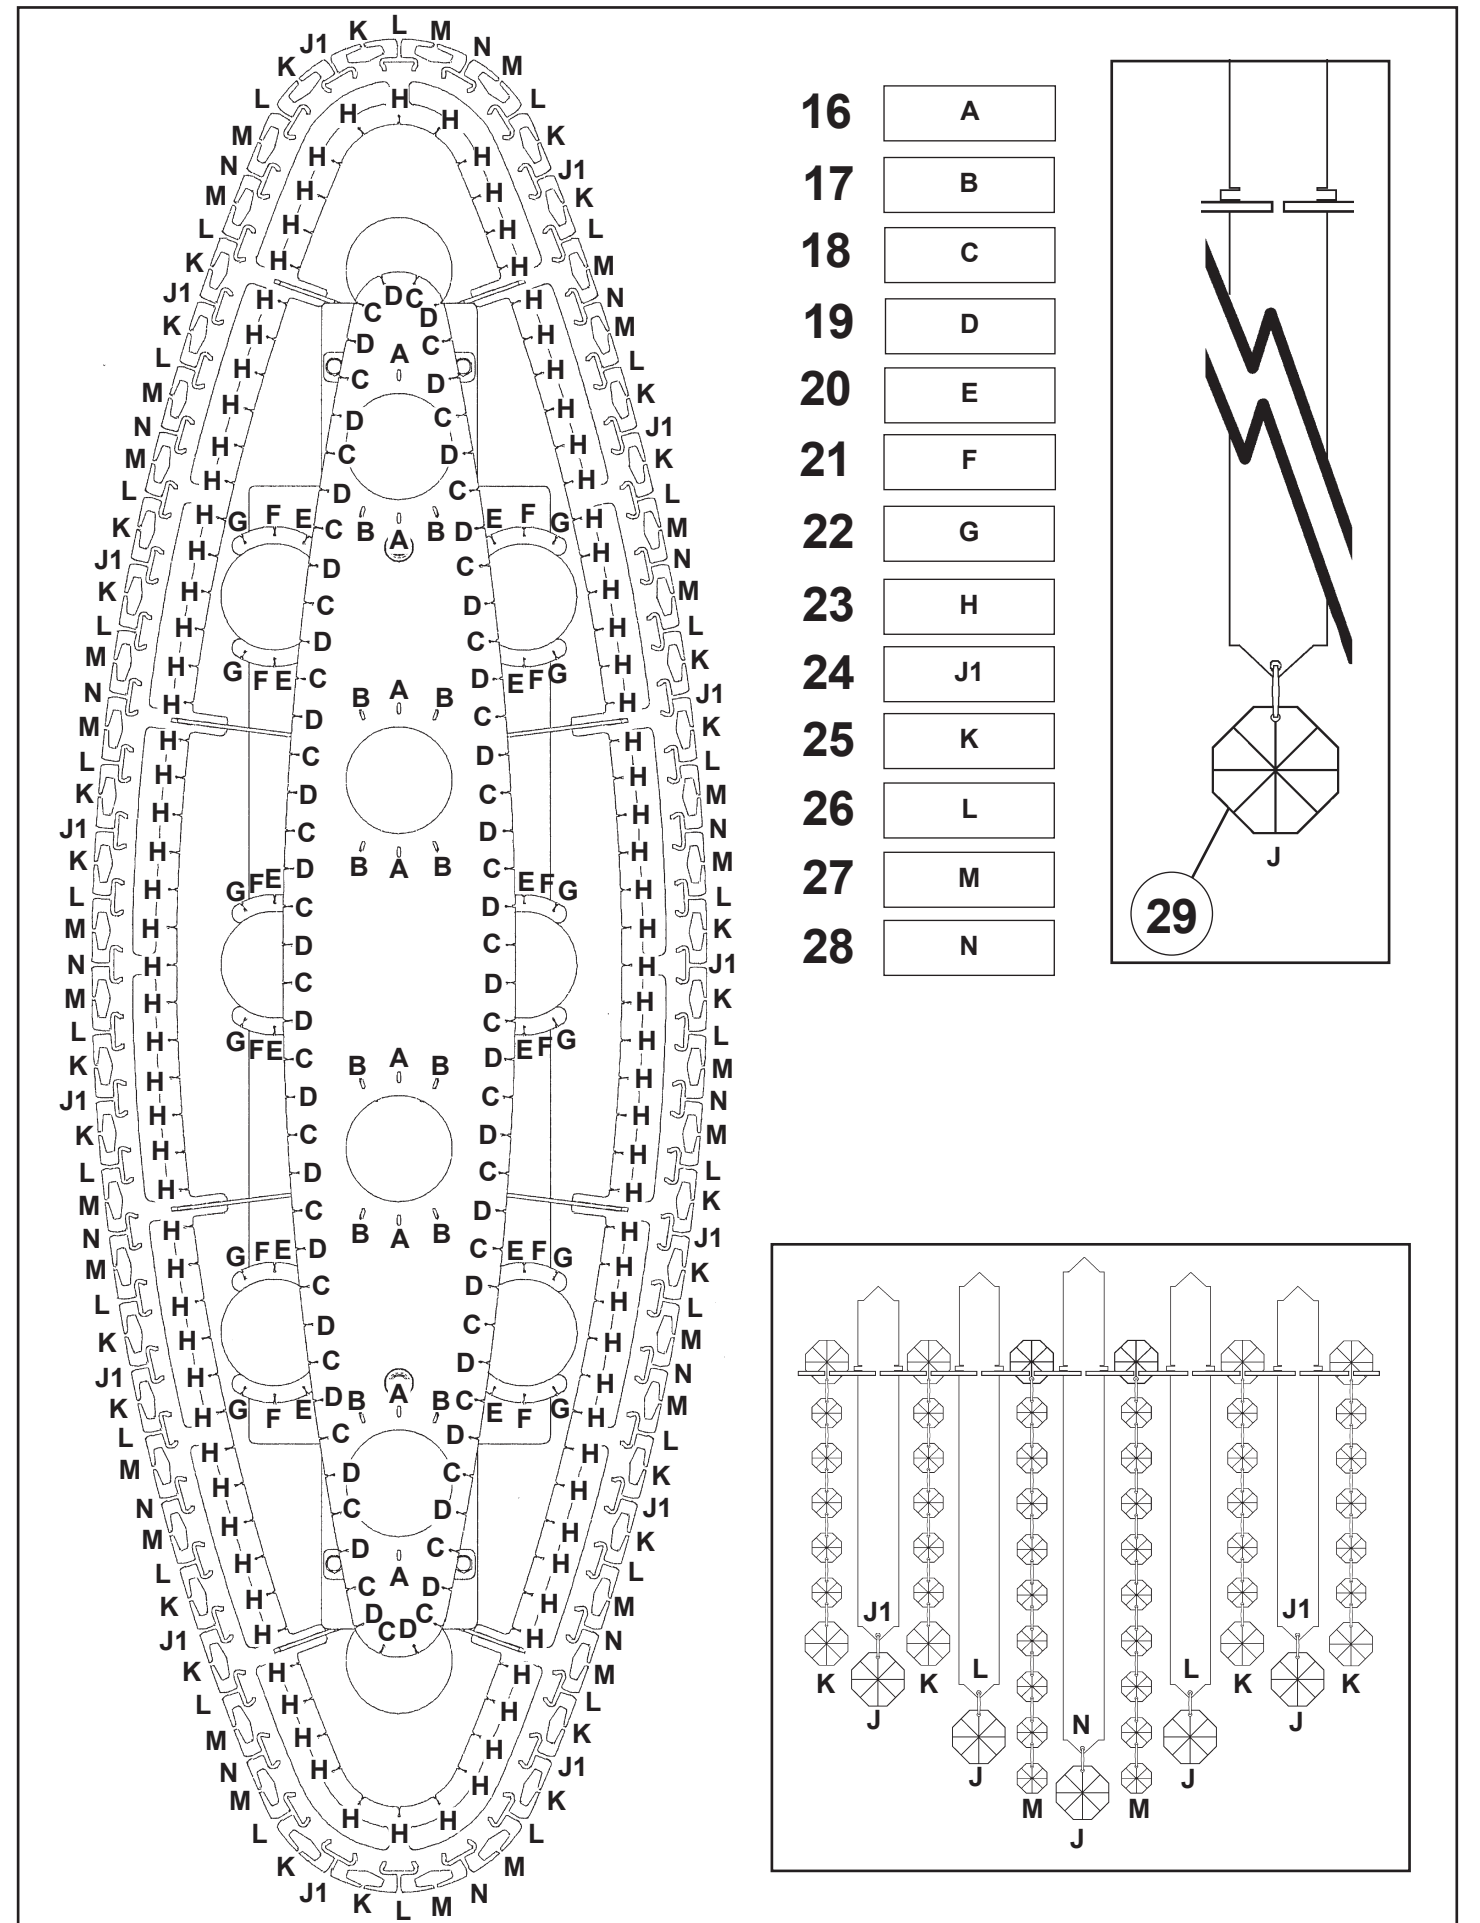

 **SCHONBEK** | 1870

CHATTER
MX8340N- __ _ O

THIS DESIGN IS THE PROPRIETARY
TRADE DRESS/TRADEMARK OF
W SCHONBEK LLC.

12 Lights
Length: 36"
Width: 12"
Height: 10"
Hanging Weight: 28lbs.

 **SCHONBEK** | 1870

			S					
MAX 40 W	110-120 V							

You will need 12 - G16-1/2 Bulbs
40 Watts Max

**Install bulbs and be sure to
test fixture BEFORE trimming.**

 **SCHONBEK** | 1870

CHATTER MX8340N- __ __ R

THIS DESIGN IS THE PROPRIETARY
TRADE DRESS/TRADEMARK OF
W SCHONBEK LLC.

12 Lights
Length: 36"
Width: 12"
Height: 10"
Hanging Weight: 28lbs.

 **SCHONBEK** | 1870

			S					
MAX 40 W	110-120 V							

You will need 12 - G16-1/2 Bulbs
40 Watts Max

**Install bulbs and be sure to
test fixture BEFORE trimming.**

 **SCHONBEK** | 1870

CHATTER MX8340N- __ __ S

THIS DESIGN IS THE PROPRIETARY
TRADE DRESS/TRADEMARK OF
W SCHONBEK LLC.

12 Lights
Length: 36"
Width: 12"
Height: 10"
Hanging Weight: 28lbs.

 **SCHONBEK** | 1870