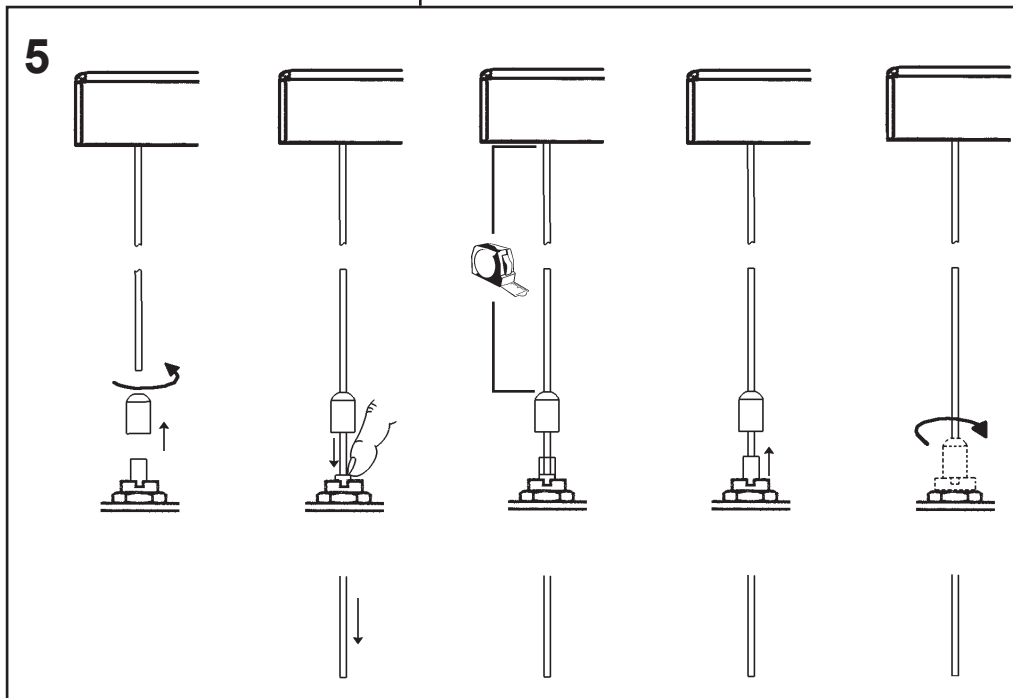

 **SCHONBEK** | 1870

CHATTER
MX8340N- __ _ O

THIS DESIGN IS THE PROPRIETARY
TRADE DRESS/TRADEMARK OF
W SCHONBEK LLC.

12 Lights
Length: 36"
Width: 12"
Height: 10"
Hanging Weight: 28lbs.

 **SCHONBEK** | 1870

			S					
MAX 40 W	110-120 V							

You will need 12 - G16-1/2 Bulbs
40 Watts Max

**Install bulbs and be sure to
test fixture BEFORE trimming.**

 **SCHONBEK** | 1870

CHATTER MX8340N- __ __ R

THIS DESIGN IS THE PROPRIETARY
TRADE DRESS/TRADEMARK OF
W SCHONBEK LLC.

12 Lights
Length: 36"
Width: 12"
Height: 10"
Hanging Weight: 28lbs.

 **SCHONBEK** | 1870

			S					
MAX 40 W	110-120 V							

You will need 12 - G16-1/2 Bulbs
40 Watts Max

**Install bulbs and be sure to
test fixture BEFORE trimming.**

 **SCHONBEK** | 1870

CHATTER MX8340N- __ __ S

THIS DESIGN IS THE PROPRIETARY
TRADE DRESS/TRADEMARK OF
W SCHONBEK LLC.

12 Lights
Length: 36"
Width: 12"
Height: 10"
Hanging Weight: 28lbs.

 **SCHONBEK** | 1870