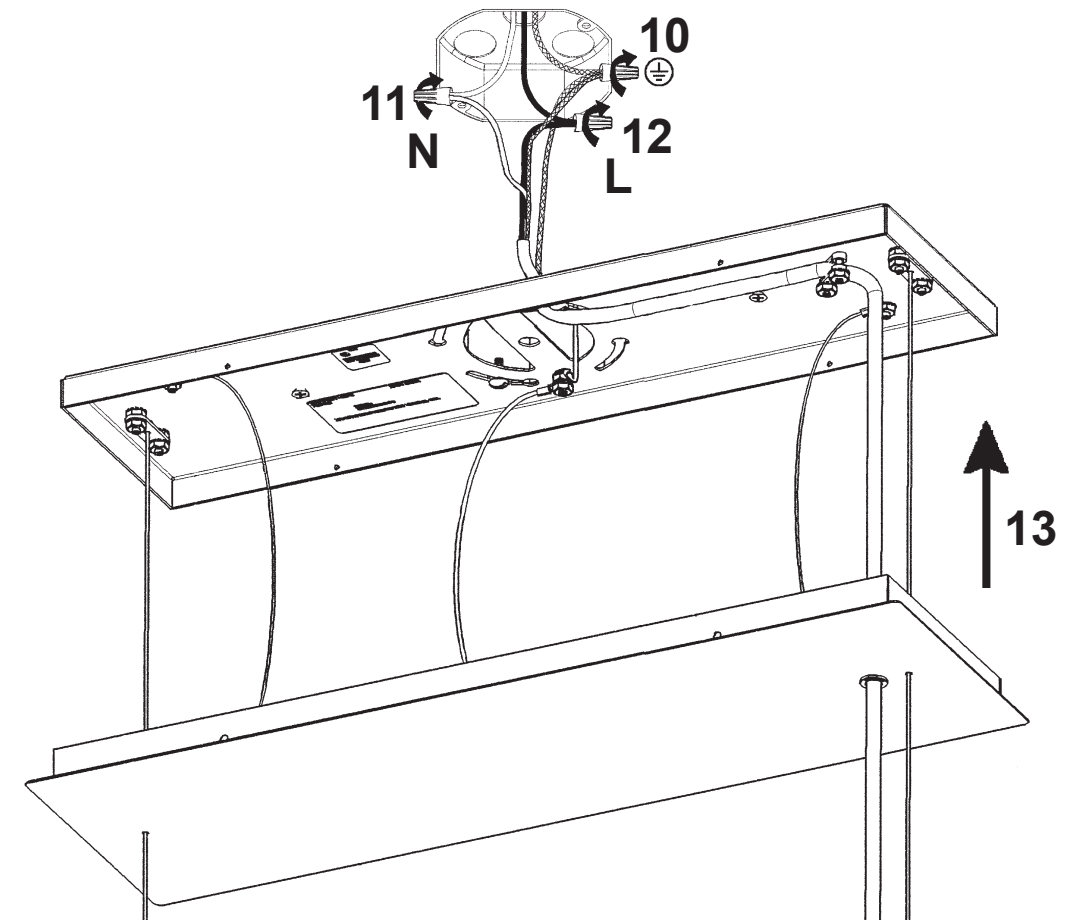

 **SCHONBEK** | 1870

CHATTER
MX8340N- __ _ O

THIS DESIGN IS THE PROPRIETARY
TRADE DRESS/TRADEMARK OF
W SCHONBEK LLC.

12 Lights
Length: 36"
Width: 12"
Height: 10"
Hanging Weight: 28lbs.

 **SCHONBEK** | 1870

			S					
MAX 40 W	110-120 V							

You will need 12 - G16-1/2 Bulbs
40 Watts Max

**Install bulbs and be sure to
test fixture BEFORE trimming.**

 **SCHONBEK** | 1870

CHATTER MX8340N- __ __ R

THIS DESIGN IS THE PROPRIETARY
TRADE DRESS/TRADEMARK OF
W SCHONBEK LLC.

12 Lights
Length: 36"
Width: 12"
Height: 10"
Hanging Weight: 28lbs.

 **SCHONBEK** | 1870

			S					
MAX 40 W	110-120 V							

You will need 12 - G16-1/2 Bulbs
40 Watts Max

**Install bulbs and be sure to
test fixture BEFORE trimming.**

 **SCHONBEK** | 1870

CHATTER MX8340N- __ __ S

THIS DESIGN IS THE PROPRIETARY
TRADE DRESS/TRADEMARK OF
W SCHONBEK LLC.

12 Lights
Length: 36"
Width: 12"
Height: 10"
Hanging Weight: 28lbs.

 **SCHONBEK** | 1870