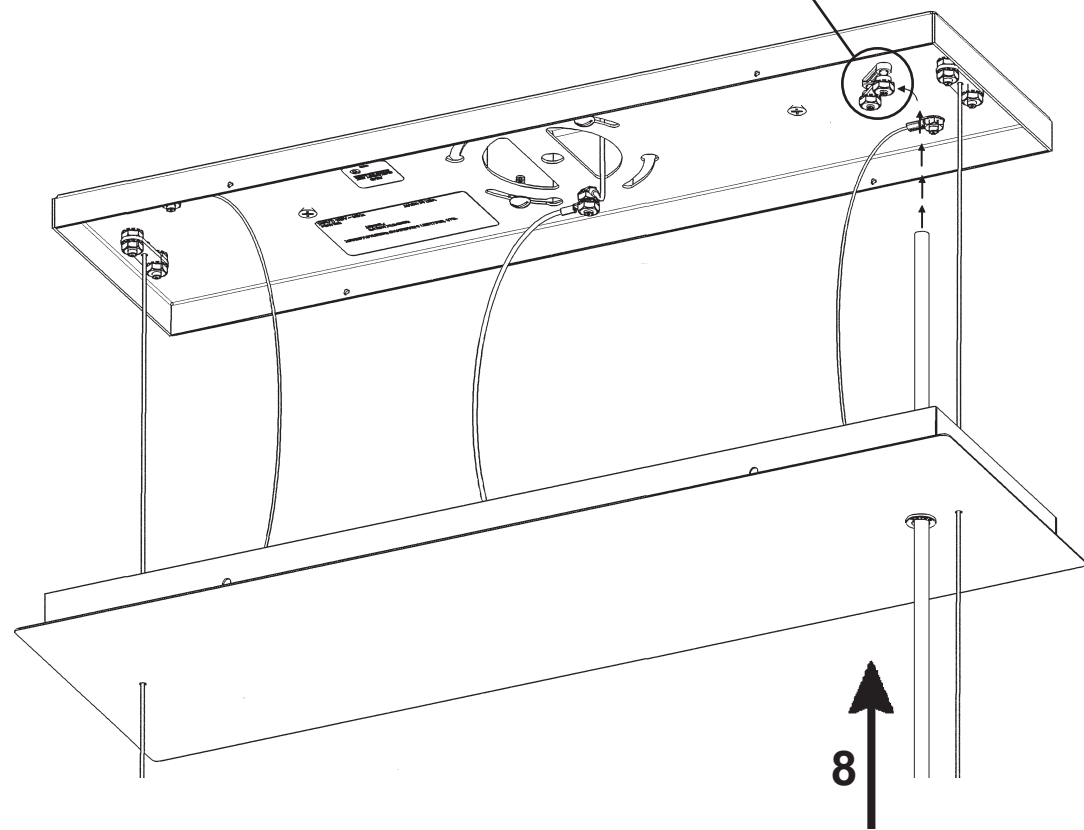

 **SCHONBEK** | 1870

CHATTER
MX8340N- __ _ O

THIS DESIGN IS THE PROPRIETARY
TRADE DRESS/TRADEMARK OF
W SCHONBEK LLC.

12 Lights
Length: 36"
Width: 12"
Height: 10"
Hanging Weight: 28lbs.

 **SCHONBEK** | 1870

			S					
MAX 40 W	110-120 V							

You will need 12 - G16-1/2 Bulbs
40 Watts Max

**Install bulbs and be sure to
test fixture BEFORE trimming.**

 **SCHONBEK** | 1870

CHATTER MX8340N- __ __ R

THIS DESIGN IS THE PROPRIETARY
TRADE DRESS/TRADEMARK OF
W SCHONBEK LLC.

12 Lights
Length: 36"
Width: 12"
Height: 10"
Hanging Weight: 28lbs.

 **SCHONBEK** | 1870

			S					
MAX 40 W	110-120 V							

You will need 12 - G16-1/2 Bulbs
40 Watts Max

**Install bulbs and be sure to
test fixture BEFORE trimming.**

 **SCHONBEK** | 1870

CHATTER MX8340N- __ __ S

THIS DESIGN IS THE PROPRIETARY
TRADE DRESS/TRADEMARK OF
W SCHONBEK LLC.

12 Lights
Length: 36"
Width: 12"
Height: 10"
Hanging Weight: 28lbs.

 **SCHONBEK** | 1870