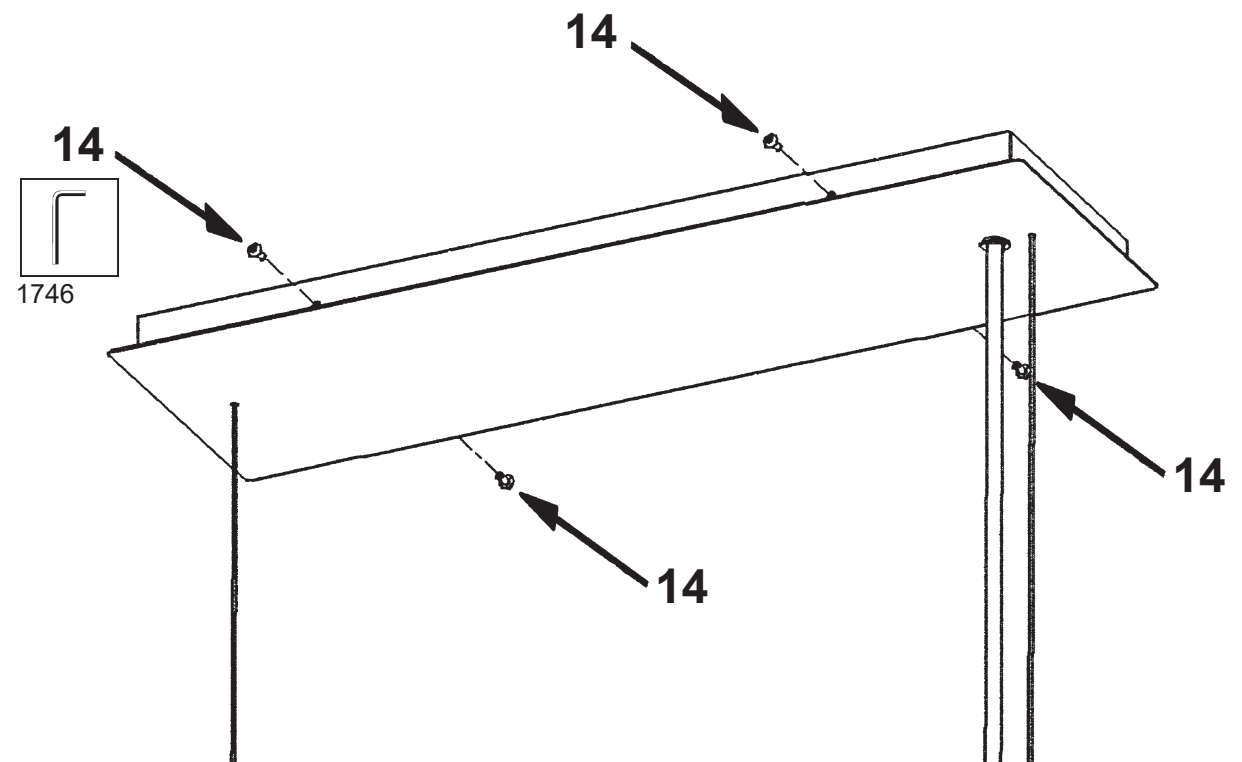

 **SCHONBEK** | 1870

CHATTER
MX8340N- __ _ O

THIS DESIGN IS THE PROPRIETARY
TRADE DRESS/TRADEMARK OF
W SCHONBEK LLC.

12 Lights
Length: 36"
Width: 12"
Height: 10"
Hanging Weight: 28lbs.

 **SCHONBEK** | 1870

			S					
MAX 40 W	110-120 V							

You will need 12 - G16-1/2 Bulbs
40 Watts Max

**Install bulbs and be sure to
test fixture BEFORE trimming.**

 **SCHONBEK** | 1870

CHATTER MX8340N- __ __ R

THIS DESIGN IS THE PROPRIETARY
TRADE DRESS/TRADEMARK OF
W SCHONBEK LLC.

12 Lights
Length: 36"
Width: 12"
Height: 10"
Hanging Weight: 28lbs.

 **SCHONBEK** | 1870

			S					
MAX 40 W	110-120 V							

You will need 12 - G16-1/2 Bulbs
40 Watts Max

**Install bulbs and be sure to
test fixture BEFORE trimming.**

 **SCHONBEK** | 1870

CHATTER MX8340N- __ __ S

THIS DESIGN IS THE PROPRIETARY
TRADE DRESS/TRADEMARK OF
W SCHONBEK LLC.

12 Lights
Length: 36"
Width: 12"
Height: 10"
Hanging Weight: 28lbs.

 **SCHONBEK** | 1870