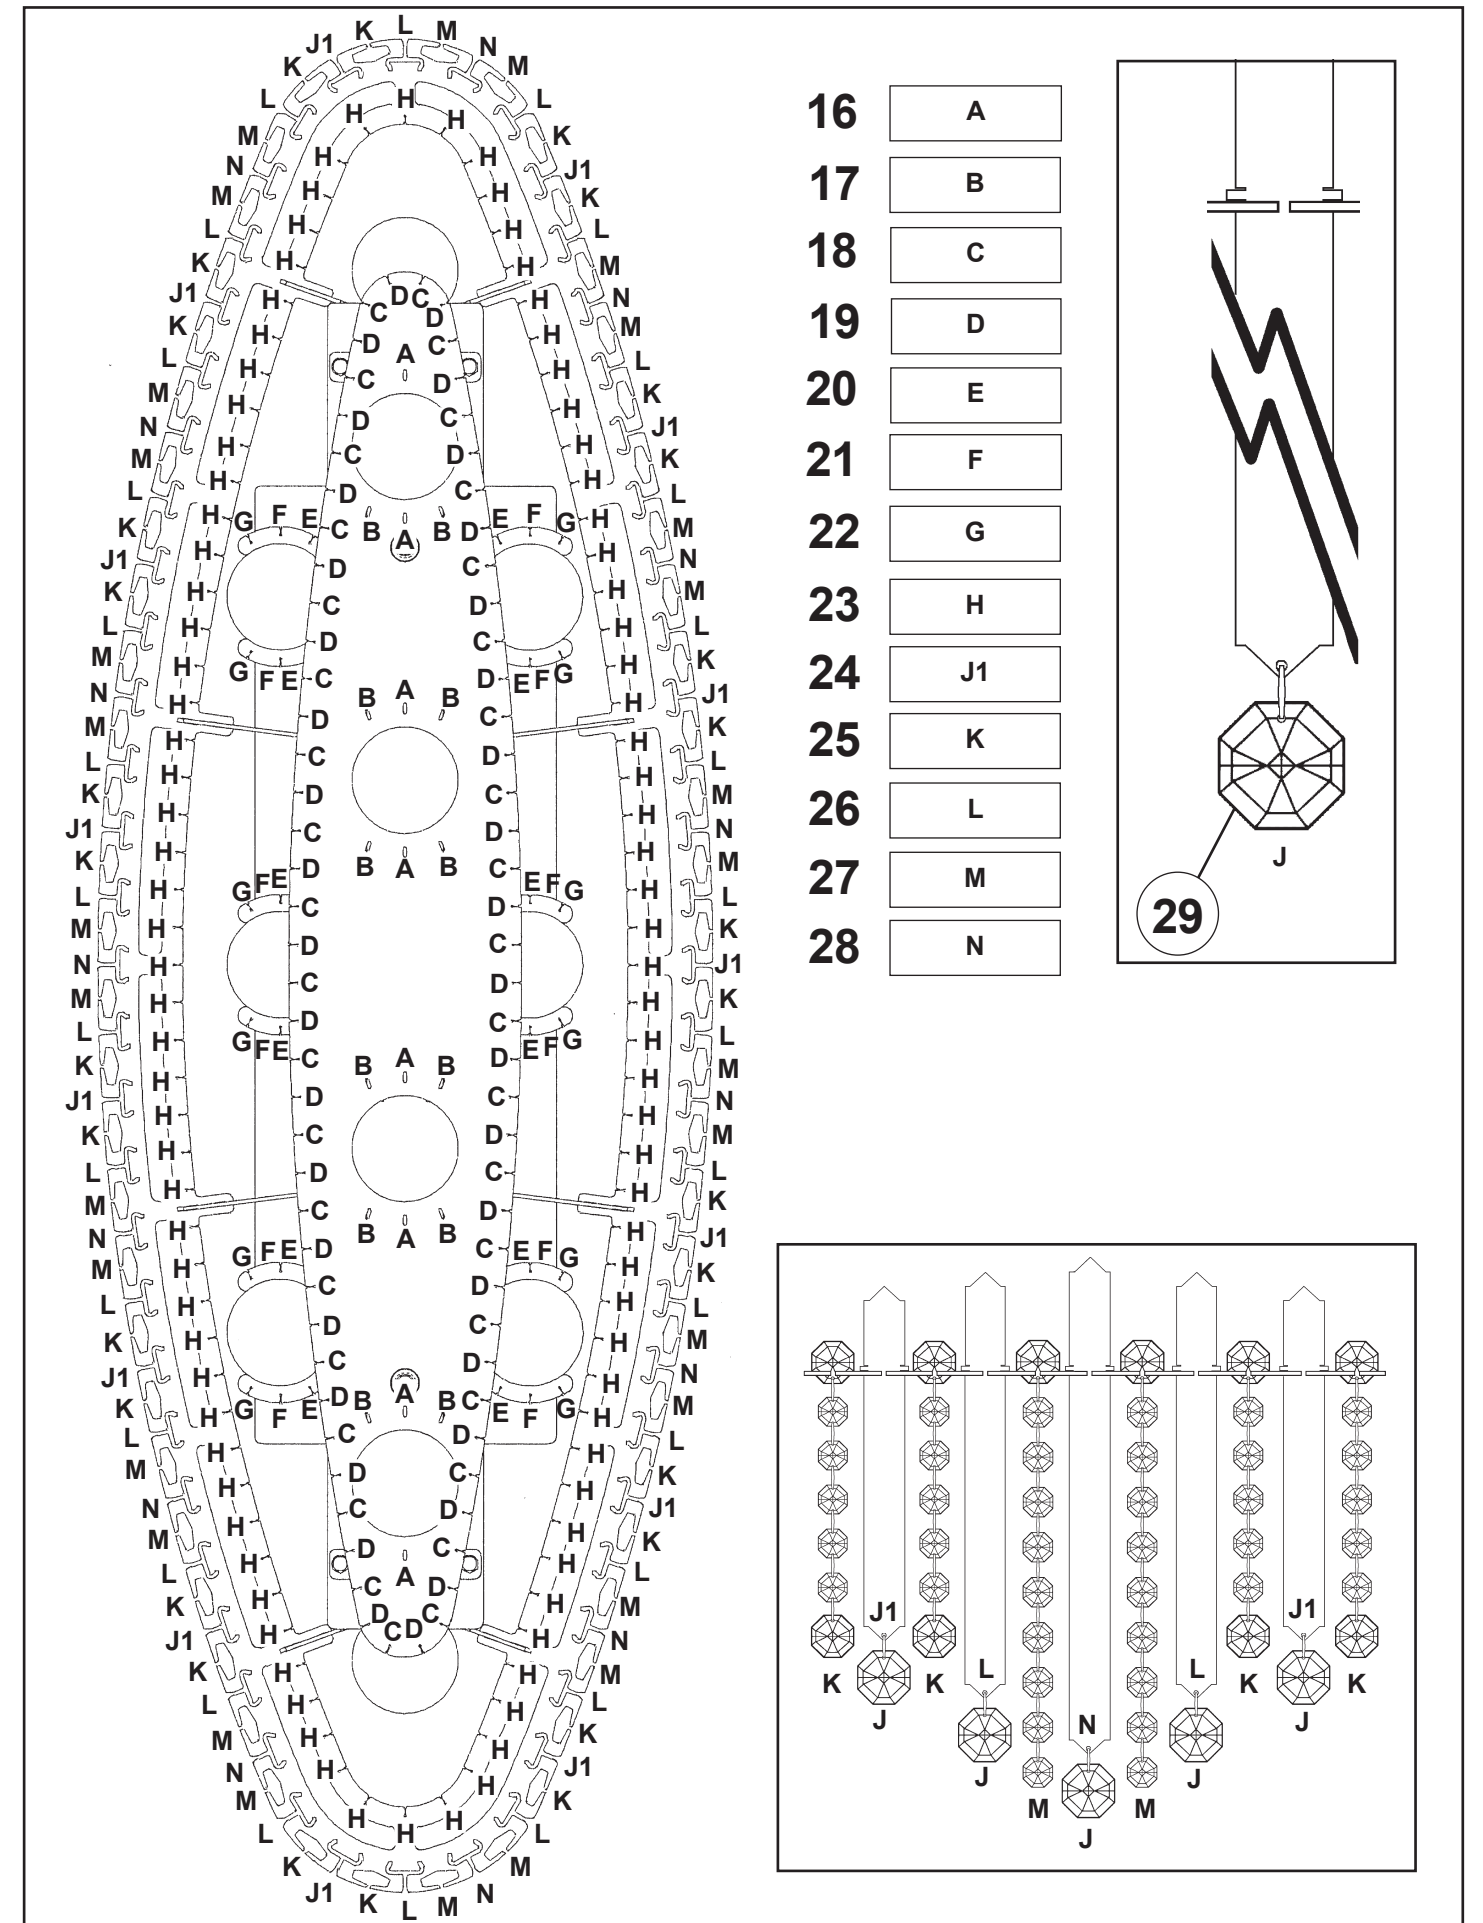

 **SCHONBEK** | 1870

CHATTER
MX8340N- __ _ O

THIS DESIGN IS THE PROPRIETARY
TRADE DRESS/TRADEMARK OF
W SCHONBEK LLC.

12 Lights
Length: 36"
Width: 12"
Height: 10"
Hanging Weight: 28lbs.

 **SCHONBEK** | 1870

			S					
MAX 40 W	110-120 V							

You will need 12 - G16-1/2 Bulbs
40 Watts Max

**Install bulbs and be sure to
test fixture BEFORE trimming.**

 **SCHONBEK** | 1870

CHATTER MX8340N- __ __ R

THIS DESIGN IS THE PROPRIETARY
TRADE DRESS/TRADEMARK OF
W SCHONBEK LLC.

12 Lights
Length: 36"
Width: 12"
Height: 10"
Hanging Weight: 28lbs.

 **SCHONBEK** | 1870

			S					
MAX 40 W	110-120 V							

You will need 12 - G16-1/2 Bulbs
40 Watts Max

**Install bulbs and be sure to
test fixture BEFORE trimming.**

 **SCHONBEK** | 1870

CHATTER MX8340N- __ __ S

THIS DESIGN IS THE PROPRIETARY
TRADE DRESS/TRADEMARK OF
W SCHONBEK LLC.

12 Lights
Length: 36"
Width: 12"
Height: 10"
Hanging Weight: 28lbs.

 **SCHONBEK** | 1870