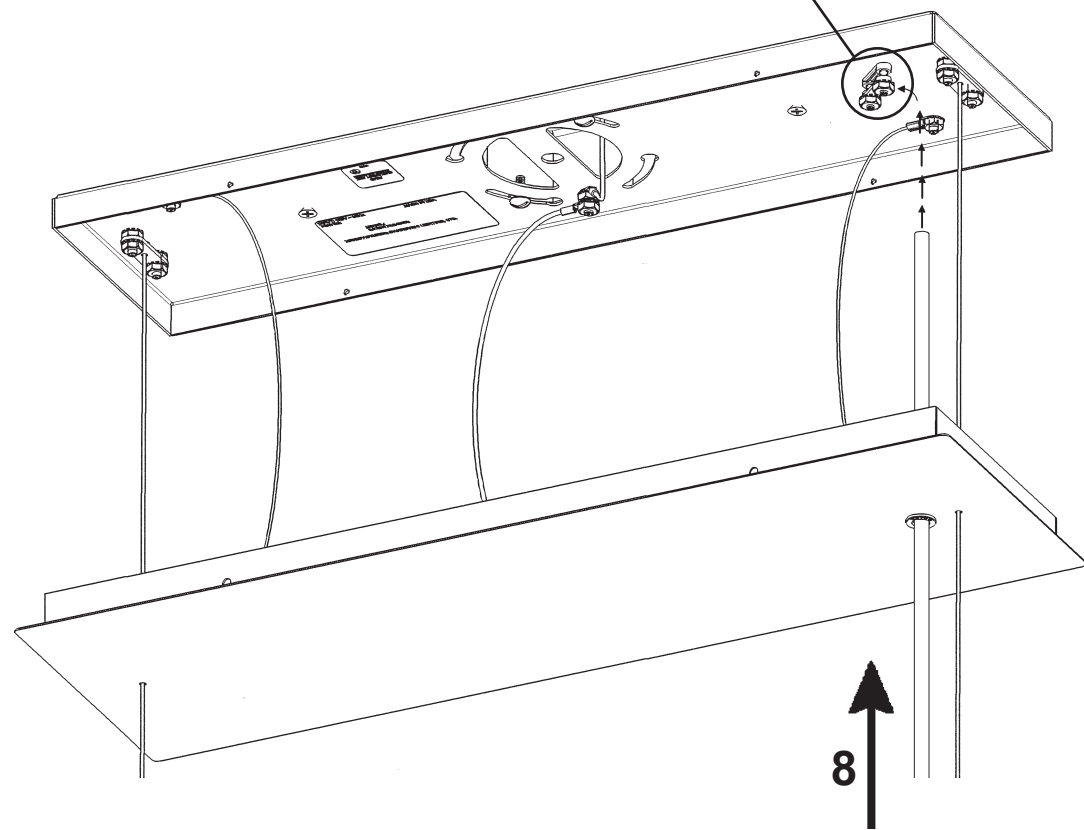

12 Lights
Length: 36"
Width: 12"
Height: 10"
Hanging Weight: 28lbs.

 **SCHONBEK** | 1870

			S					
MAX 40 W	110-120 V							

You will need 12 - G16-1/2 Bulbs
40 Watts Max

**Install bulbs and be sure to
test fixture BEFORE trimming.**

 **SCHONBEK** | 1870

CHATTER MX8340N- __ __ S

THIS DESIGN IS THE PROPRIETARY
TRADE DRESS/TRADEMARK OF
W SCHONBEK LLC.

12 Lights
Length: 36"
Width: 12"
Height: 10"
Hanging Weight: 28lbs.

 **SCHONBEK** | 1870