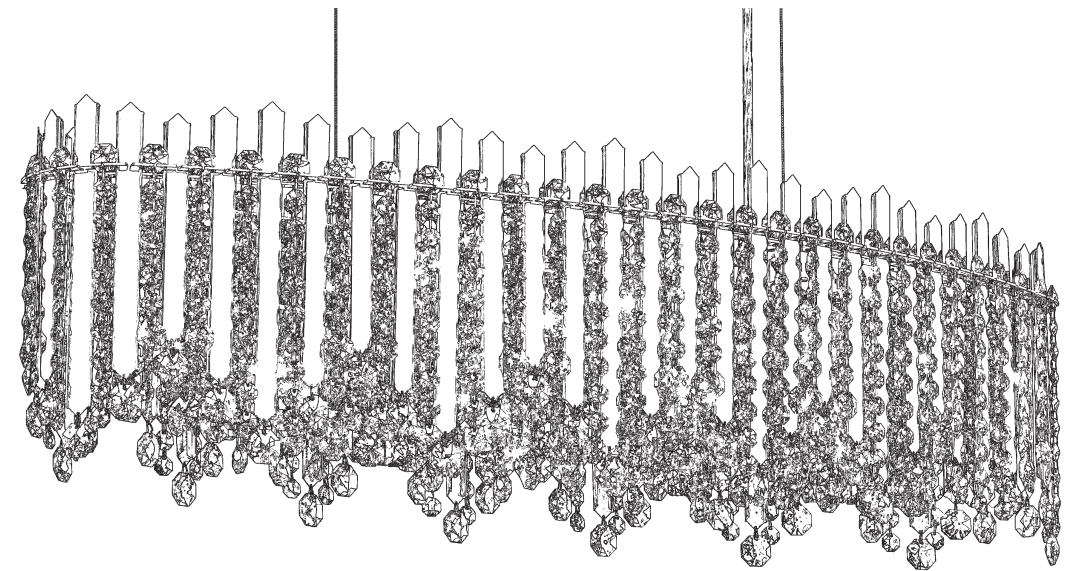

 **SCHONBEK** | 1870

CHATTER
MX8340N- __ _ O

THIS DESIGN IS THE PROPRIETARY
TRADE DRESS/TRADEMARK OF
W SCHONBEK LLC.

12 Lights
Length: 36"
Width: 12"
Height: 10"
Hanging Weight: 28lbs.

 **SCHONBEK** | 1870

			S					
MAX 40 W	110-120 V							

You will need 12 - G16-1/2 Bulbs
40 Watts Max

**Install bulbs and be sure to
test fixture BEFORE trimming.**

 **SCHONBEK** | 1870

CHATTER MX8340N- __ __ R

THIS DESIGN IS THE PROPRIETARY
TRADE DRESS/TRADEMARK OF
W SCHONBEK LLC.

12 Lights
Length: 36"
Width: 12"
Height: 10"
Hanging Weight: 28lbs.

 **SCHONBEK** | 1870

			S					
MAX 40 W	110-120 V							

You will need 12 - G16-1/2 Bulbs
40 Watts Max

**Install bulbs and be sure to
test fixture BEFORE trimming.**

 **SCHONBEK** | 1870

CHATTER MX8340N- __ __ S

THIS DESIGN IS THE PROPRIETARY
TRADE DRESS/TRADEMARK OF
W SCHONBEK LLC.

12 Lights
Length: 36"
Width: 12"
Height: 10"
Hanging Weight: 28lbs.

 **SCHONBEK** | 1870