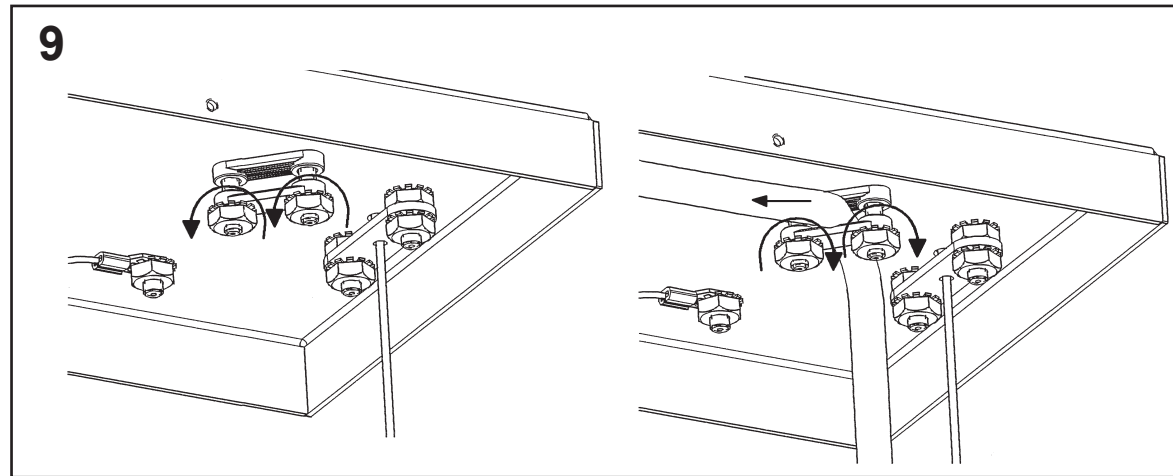

 **SCHONBEK** | 1870

CHATTER
MX8340N- __ _ O

THIS DESIGN IS THE PROPRIETARY
TRADE DRESS/TRADEMARK OF
W SCHONBEK LLC.

12 Lights
Length: 36"
Width: 12"
Height: 10"
Hanging Weight: 28lbs.

 **SCHONBEK** | 1870

			S					
MAX 40 W	110-120 V							

You will need 12 - G16-1/2 Bulbs
40 Watts Max

**Install bulbs and be sure to
test fixture BEFORE trimming.**

 **SCHONBEK** | 1870

CHATTER MX8340N- __ __ R

THIS DESIGN IS THE PROPRIETARY
TRADE DRESS/TRADEMARK OF
W SCHONBEK LLC.

12 Lights
Length: 36"
Width: 12"
Height: 10"
Hanging Weight: 28lbs.

 **SCHONBEK** | 1870

			S					
MAX 40 W	110-120 V							

You will need 12 - G16-1/2 Bulbs
40 Watts Max

**Install bulbs and be sure to
test fixture BEFORE trimming.**

 **SCHONBEK** | 1870

CHATTER MX8340N- __ __ S

THIS DESIGN IS THE PROPRIETARY
TRADE DRESS/TRADEMARK OF
W SCHONBEK LLC.

12 Lights
Length: 36"
Width: 12"
Height: 10"
Hanging Weight: 28lbs.

 **SCHONBEK** | 1870