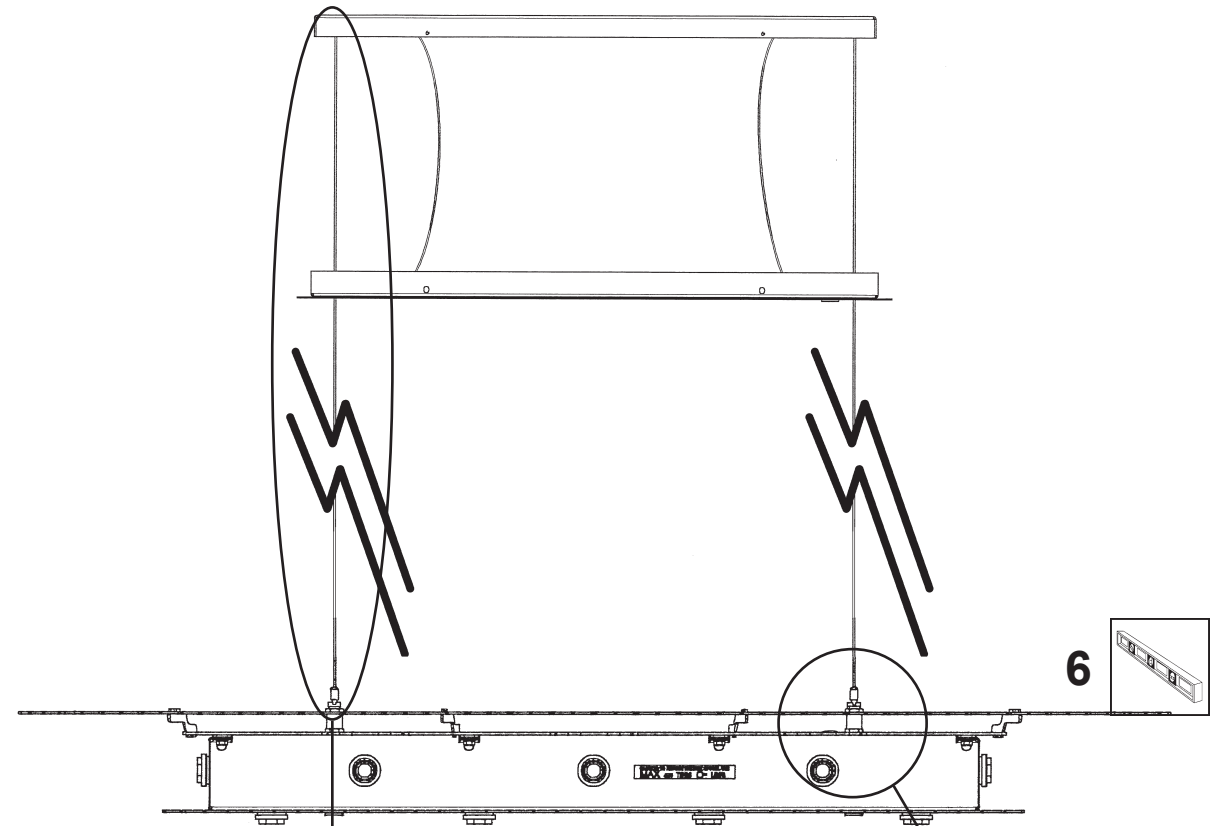

 **SCHONBEK** | 1870

CHATTER
MX8340N- __ _ O

THIS DESIGN IS THE PROPRIETARY
TRADE DRESS/TRADEMARK OF
W SCHONBEK LLC.

12 Lights
Length: 36"
Width: 12"
Height: 10"
Hanging Weight: 28lbs.

 **SCHONBEK** | 1870

			S					
MAX 40 W	110-120 V							

You will need 12 - G16-1/2 Bulbs
40 Watts Max

**Install bulbs and be sure to
test fixture BEFORE trimming.**

 **SCHONBEK** | 1870

CHATTER MX8340N- __ __ R

THIS DESIGN IS THE PROPRIETARY
TRADE DRESS/TRADEMARK OF
W SCHONBEK LLC.

12 Lights
Length: 36"
Width: 12"
Height: 10"
Hanging Weight: 28lbs.

 **SCHONBEK** | 1870

			S					
MAX 40 W	110-120 V							

You will need 12 - G16-1/2 Bulbs
40 Watts Max

**Install bulbs and be sure to
test fixture BEFORE trimming.**

 **SCHONBEK** | 1870

CHATTER MX8340N- __ __ S

THIS DESIGN IS THE PROPRIETARY
TRADE DRESS/TRADEMARK OF
W SCHONBEK LLC.

12 Lights
Length: 36"
Width: 12"
Height: 10"
Hanging Weight: 28lbs.

 **SCHONBEK** | 1870