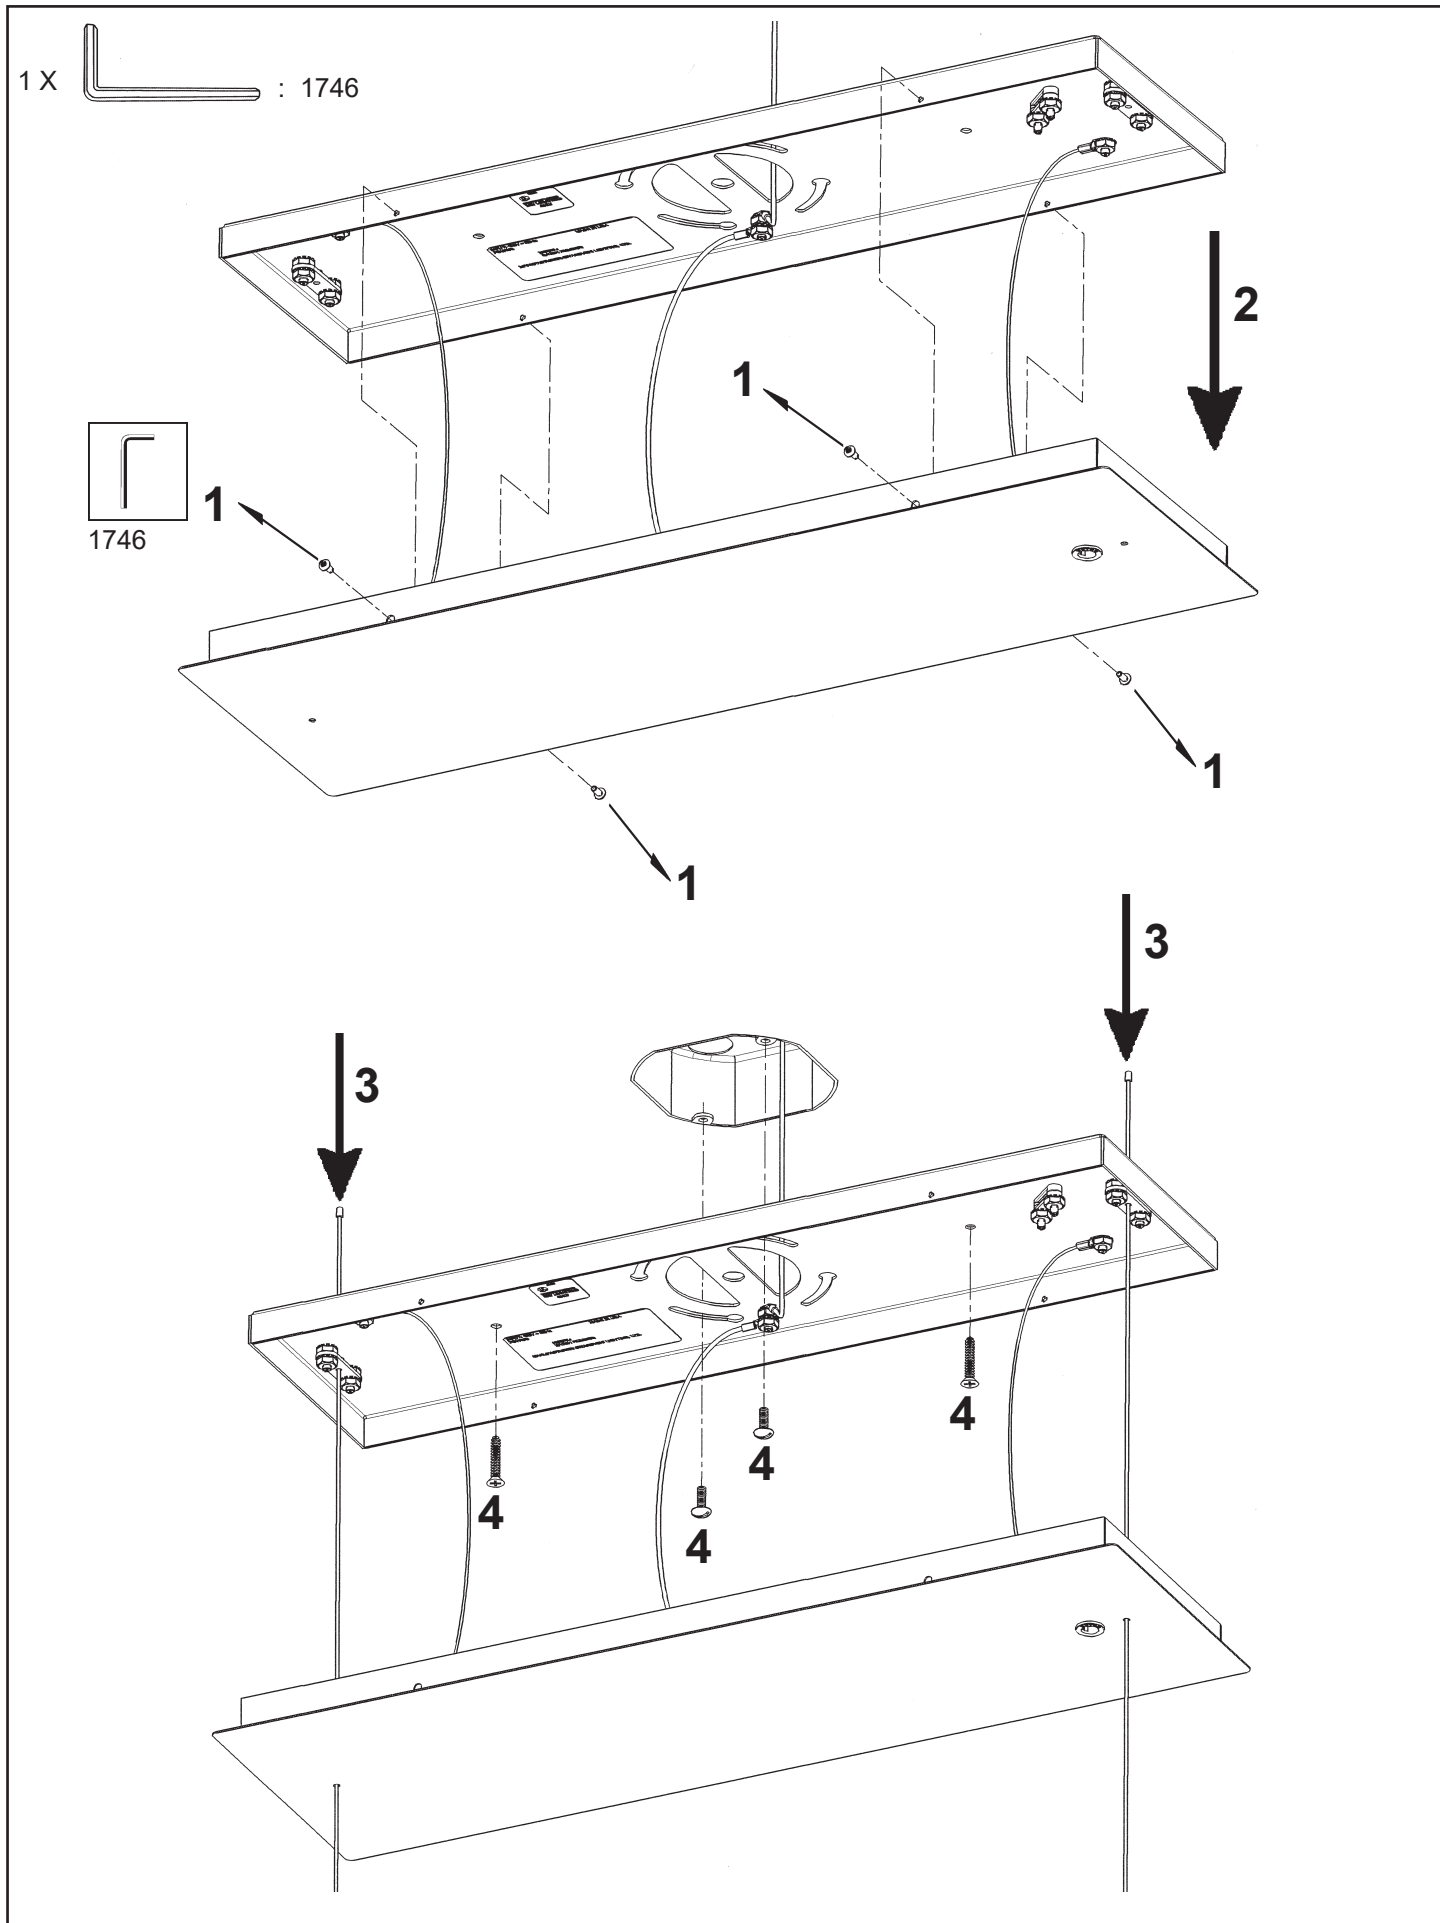

 **SCHONBEK** | 1870

CHATTER
MX8340N- __ _ O

THIS DESIGN IS THE PROPRIETARY
TRADE DRESS/TRADEMARK OF
W SCHONBEK LLC.

12 Lights
Length: 36"
Width: 12"
Height: 10"
Hanging Weight: 28lbs.

 **SCHONBEK** | 1870

			S					
MAX 40 W	110-120 V							

You will need 12 - G16-1/2 Bulbs
40 Watts Max

**Install bulbs and be sure to
test fixture BEFORE trimming.**

 **SCHONBEK** | 1870

CHATTER MX8340N- __ __ R

THIS DESIGN IS THE PROPRIETARY
TRADE DRESS/TRADEMARK OF
W SCHONBEK LLC.

12 Lights
Length: 36"
Width: 12"
Height: 10"
Hanging Weight: 28lbs.

 **SCHONBEK** | 1870

			S					
MAX 40 W	110-120 V							

You will need 12 - G16-1/2 Bulbs
40 Watts Max

**Install bulbs and be sure to
test fixture BEFORE trimming.**

 **SCHONBEK** | 1870

CHATTER MX8340N- __ __ S

THIS DESIGN IS THE PROPRIETARY
TRADE DRESS/TRADEMARK OF
W SCHONBEK LLC.

12 Lights
Length: 36"
Width: 12"
Height: 10"
Hanging Weight: 28lbs.

 **SCHONBEK** | 1870