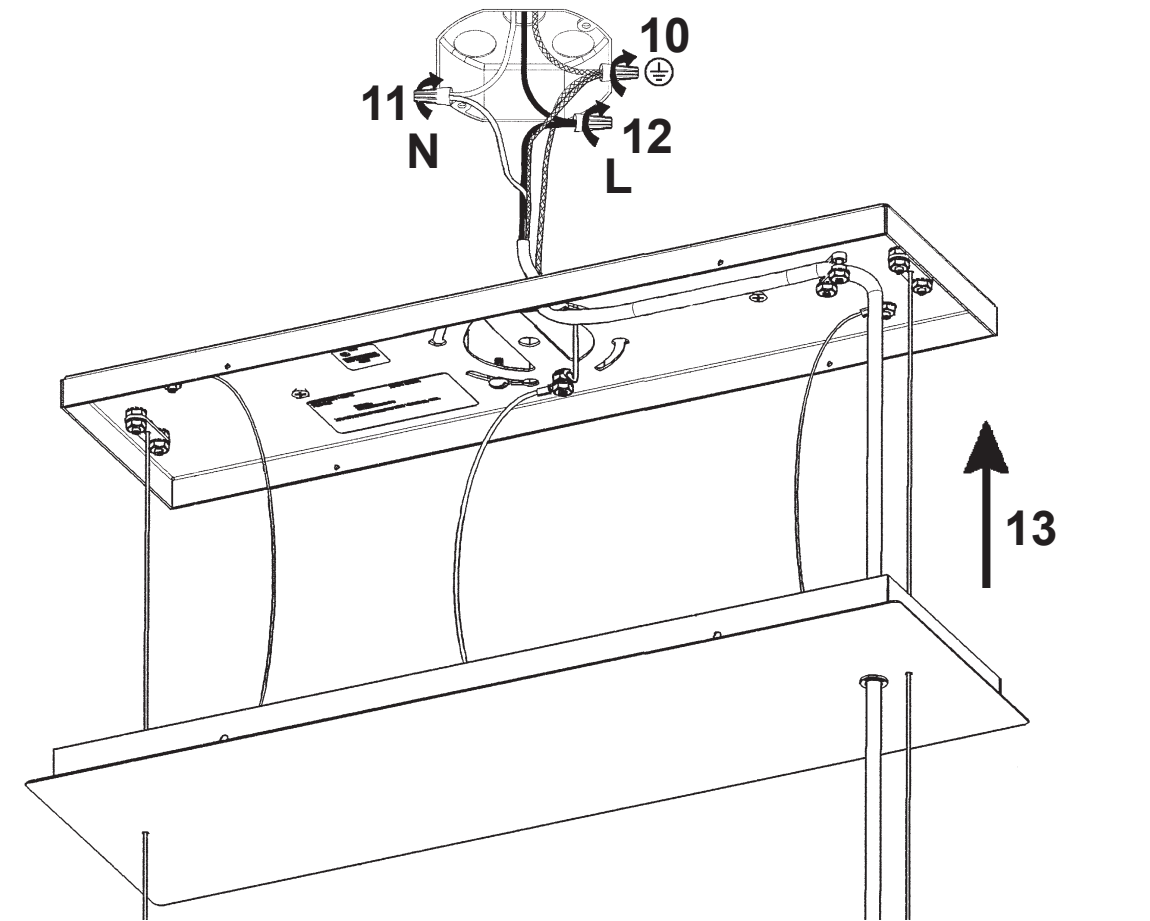

12 Lights
Length: 36"
Width: 12"
Height: 10"
Hanging Weight: 28lbs.

 **SCHONBEK** | 1870

			S					
MAX 40 W	110-120 V							

You will need 12 - G16-1/2 Bulbs
40 Watts Max

**Install bulbs and be sure to
test fixture BEFORE trimming.**

 **SCHONBEK** | 1870

CHATTER MX8340N- __ __ S

THIS DESIGN IS THE PROPRIETARY
TRADE DRESS/TRADEMARK OF
W SCHONBEK LLC.

12 Lights
Length: 36"
Width: 12"
Height: 10"
Hanging Weight: 28lbs.

 **SCHONBEK** | 1870