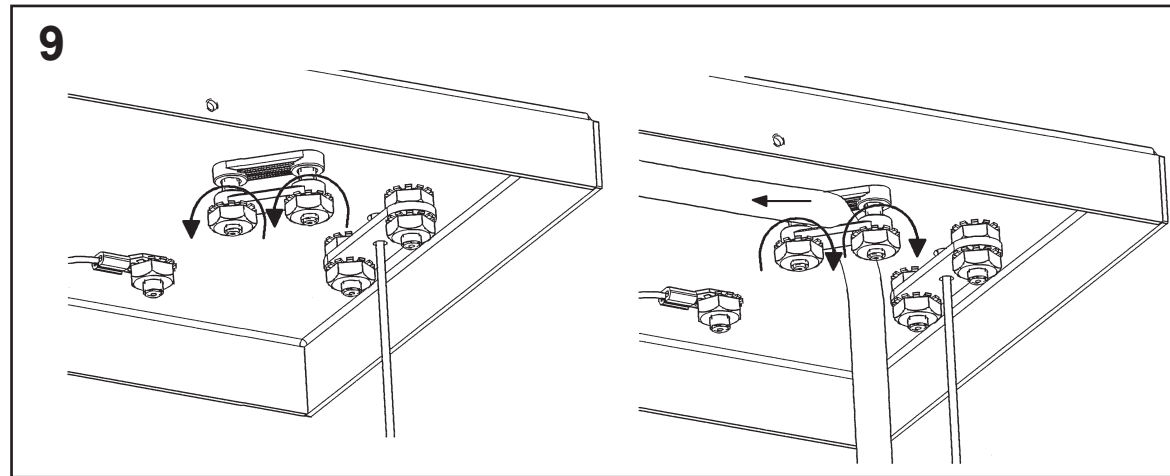

			S					
MAX 40 W	110-120 V							

You will need 12 - G16-1/2 Bulbs
40 Watts Max

**Install bulbs and be sure to
test fixture BEFORE trimming.**

 **SCHONBEK** | 1870

CHATTER MX8340N- __ __ R

THIS DESIGN IS THE PROPRIETARY
TRADE DRESS/TRADEMARK OF
W SCHONBEK LLC.

12 Lights
Length: 36"
Width: 12"
Height: 10"
Hanging Weight: 28lbs.

 **SCHONBEK** | 1870

			S					
MAX 40 W	110-120 V							

You will need 12 - G16-1/2 Bulbs
40 Watts Max

**Install bulbs and be sure to
test fixture BEFORE trimming.**

 **SCHONBEK** | 1870

CHATTER MX8340N- __ __ S

THIS DESIGN IS THE PROPRIETARY
TRADE DRESS/TRADEMARK OF
W SCHONBEK LLC.

12 Lights
Length: 36"
Width: 12"
Height: 10"
Hanging Weight: 28lbs.

 **SCHONBEK** | 1870