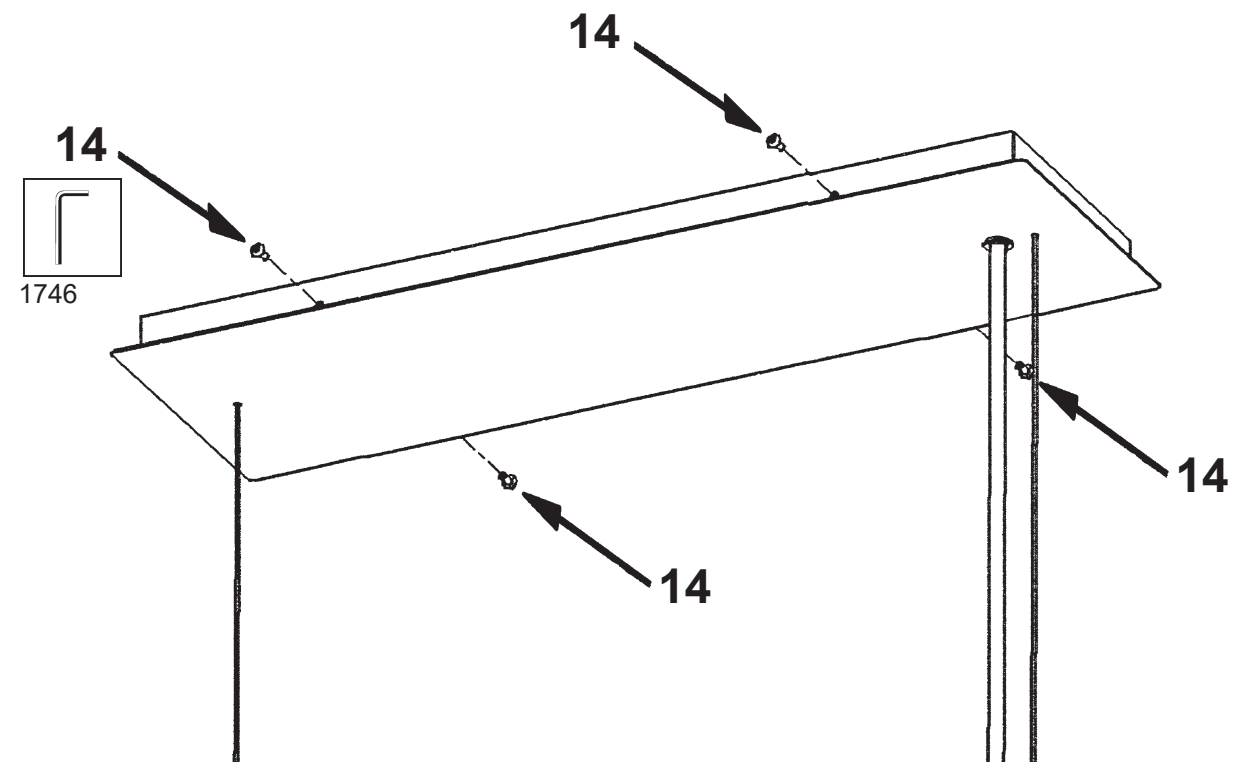

12 Lights
Length: 36"
Width: 12"
Height: 10"
Hanging Weight: 28lbs.

 **SCHONBEK** | 1870

			S					
MAX 40 W	110-120 V							

You will need 12 - G16-1/2 Bulbs
40 Watts Max

**Install bulbs and be sure to
test fixture BEFORE trimming.**

 **SCHONBEK** | 1870

CHATTER MX8340N- __ __ S

THIS DESIGN IS THE PROPRIETARY
TRADE DRESS/TRADEMARK OF
W SCHONBEK LLC.

12 Lights
Length: 36"
Width: 12"
Height: 10"
Hanging Weight: 28lbs.

 **SCHONBEK** | 1870