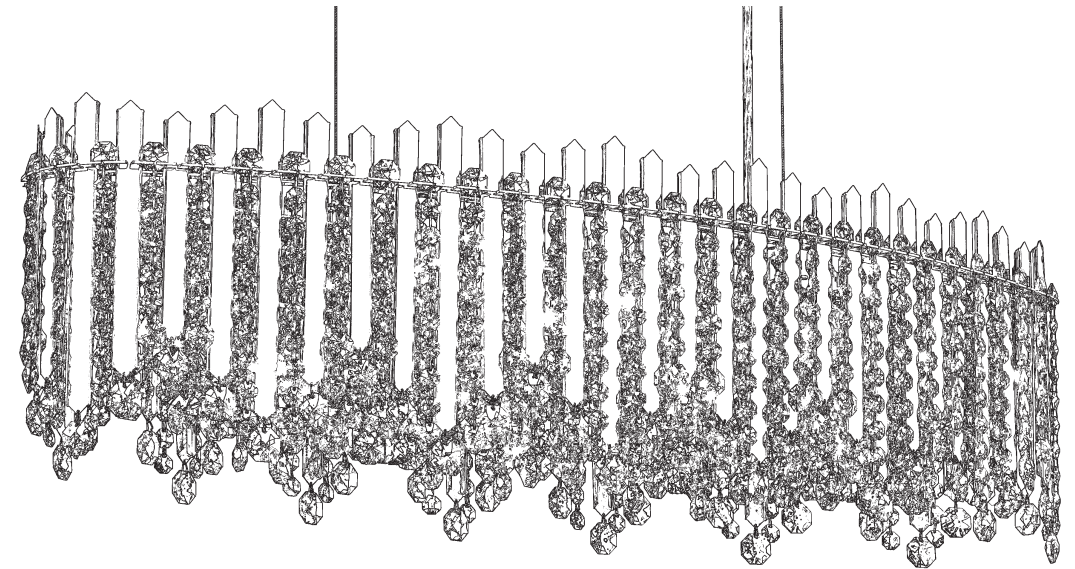

 **SCHONBEK** | 1870

CHATTER
MX8340N- __ _ O

THIS DESIGN IS THE PROPRIETARY
TRADE DRESS/TRADEMARK OF
W SCHONBEK LLC.

12 Lights
Length: 36"
Width: 12"
Height: 10"
Hanging Weight: 28lbs.

 **SCHONBEK** | 1870

			S					
MAX 40 W	110-120 V							

You will need 12 - G16-1/2 Bulbs
40 Watts Max

**Install bulbs and be sure to
test fixture BEFORE trimming.**

 **SCHONBEK** | 1870

CHATTER MX8340N- __ __ R

THIS DESIGN IS THE PROPRIETARY
TRADE DRESS/TRADEMARK OF
W SCHONBEK LLC.

12 Lights
Length: 36"
Width: 12"
Height: 10"
Hanging Weight: 28lbs.

 **SCHONBEK** | 1870

			S					
MAX 40 W	110-120 V							

You will need 12 - G16-1/2 Bulbs
40 Watts Max

**Install bulbs and be sure to
test fixture BEFORE trimming.**

 **SCHONBEK** | 1870

CHATTER MX8340N- __ __ S

THIS DESIGN IS THE PROPRIETARY
TRADE DRESS/TRADEMARK OF
W SCHONBEK LLC.

12 Lights
Length: 36"
Width: 12"
Height: 10"
Hanging Weight: 28lbs.

 **SCHONBEK** | 1870