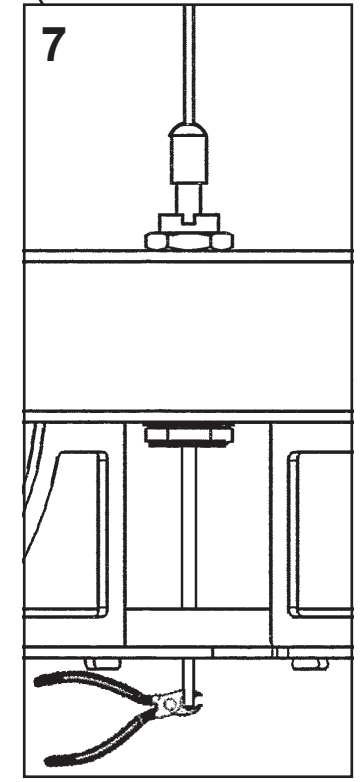

12 Lights
Length: 36"
Width: 12"
Height: 10"
Hanging Weight: 28lbs.

 **SCHONBEK** | 1870

			S					
MAX 40 W	110-120 V							

You will need 12 - G16-1/2 Bulbs
40 Watts Max

**Install bulbs and be sure to
test fixture BEFORE trimming.**

 **SCHONBEK** | 1870

CHATTER MX8340N- __ __ S

THIS DESIGN IS THE PROPRIETARY
TRADE DRESS/TRADEMARK OF
W SCHONBEK LLC.

12 Lights
Length: 36"
Width: 12"
Height: 10"
Hanging Weight: 28lbs.

 **SCHONBEK** | 1870