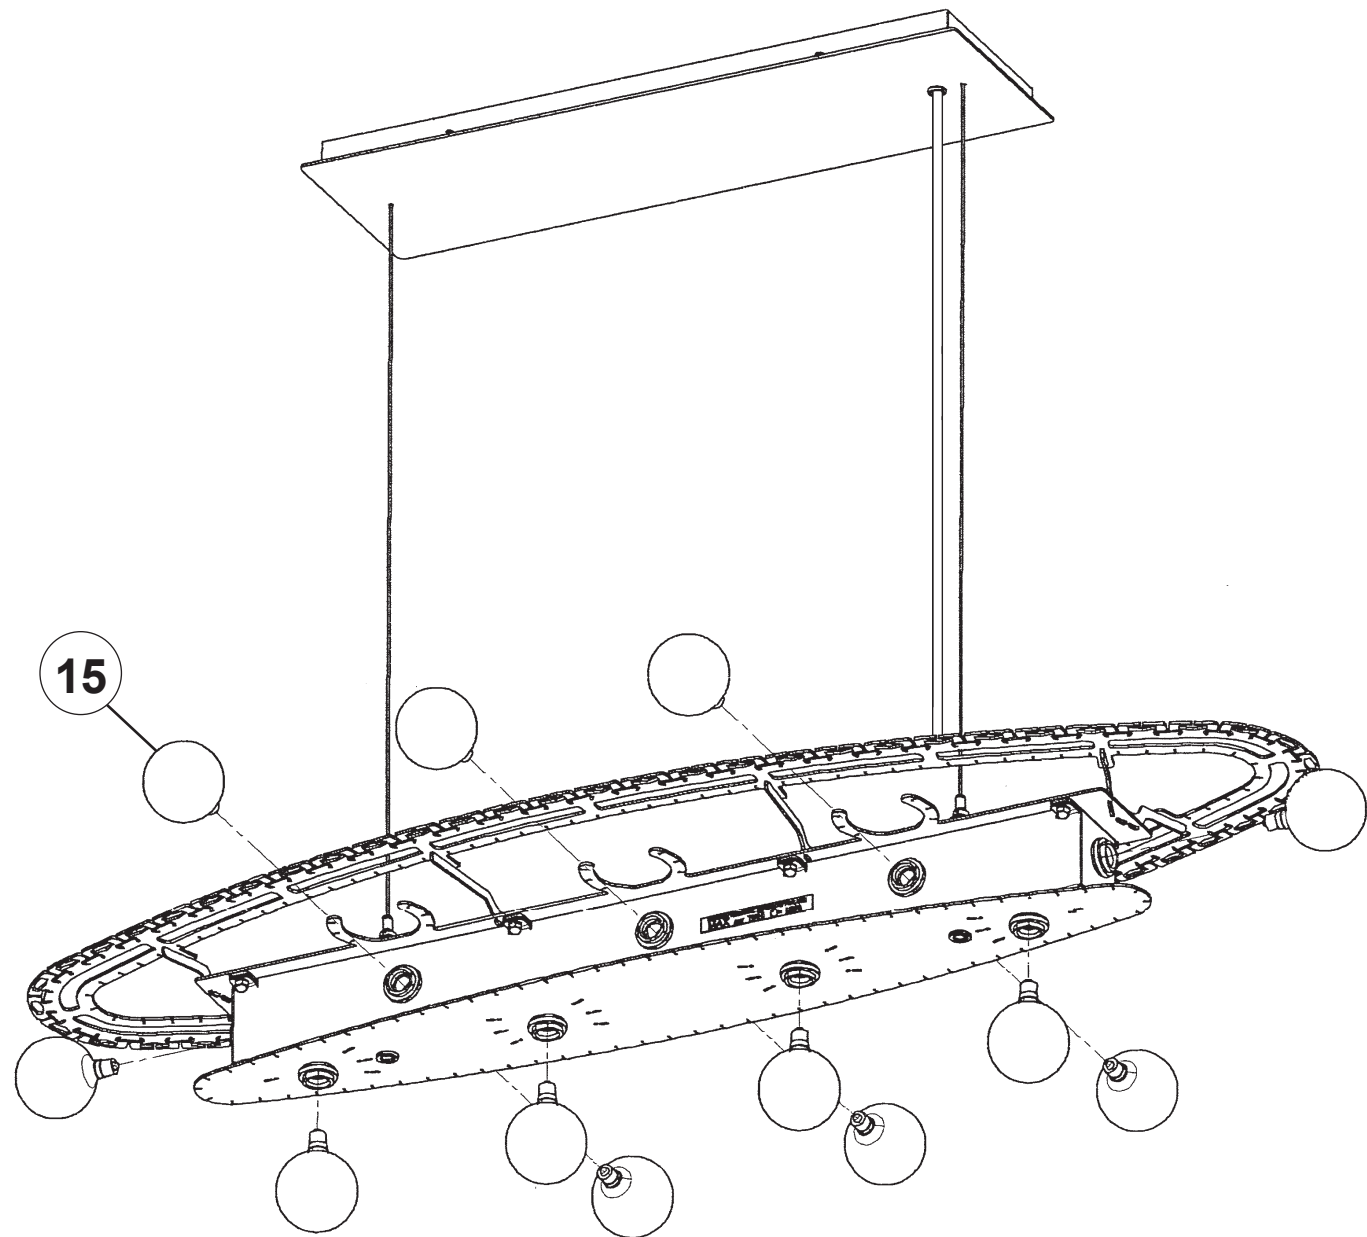

 **SCHONBEK** | 1870

CHATTER
MX8340N- __ _ O

THIS DESIGN IS THE PROPRIETARY
TRADE DRESS/TRADEMARK OF
W SCHONBEK LLC.

12 Lights
Length: 36"
Width: 12"
Height: 10"
Hanging Weight: 28lbs.

 **SCHONBEK** | 1870

12 Lights
Length: 36"
Width: 12"
Height: 10"
Hanging Weight: 28lbs.

 **SCHONBEK** | 1870

			S					
MAX 40 W	110-120 V							

You will need 12 - G16-1/2 Bulbs
40 Watts Max

**Install bulbs and be sure to
test fixture BEFORE trimming.**

 **SCHONBEK** | 1870

CHATTER MX8340N- __ __ S

THIS DESIGN IS THE PROPRIETARY
TRADE DRESS/TRADEMARK OF
W SCHONBEK LLC.

12 Lights
Length: 36"
Width: 12"
Height: 10"
Hanging Weight: 28lbs.

 **SCHONBEK** | 1870