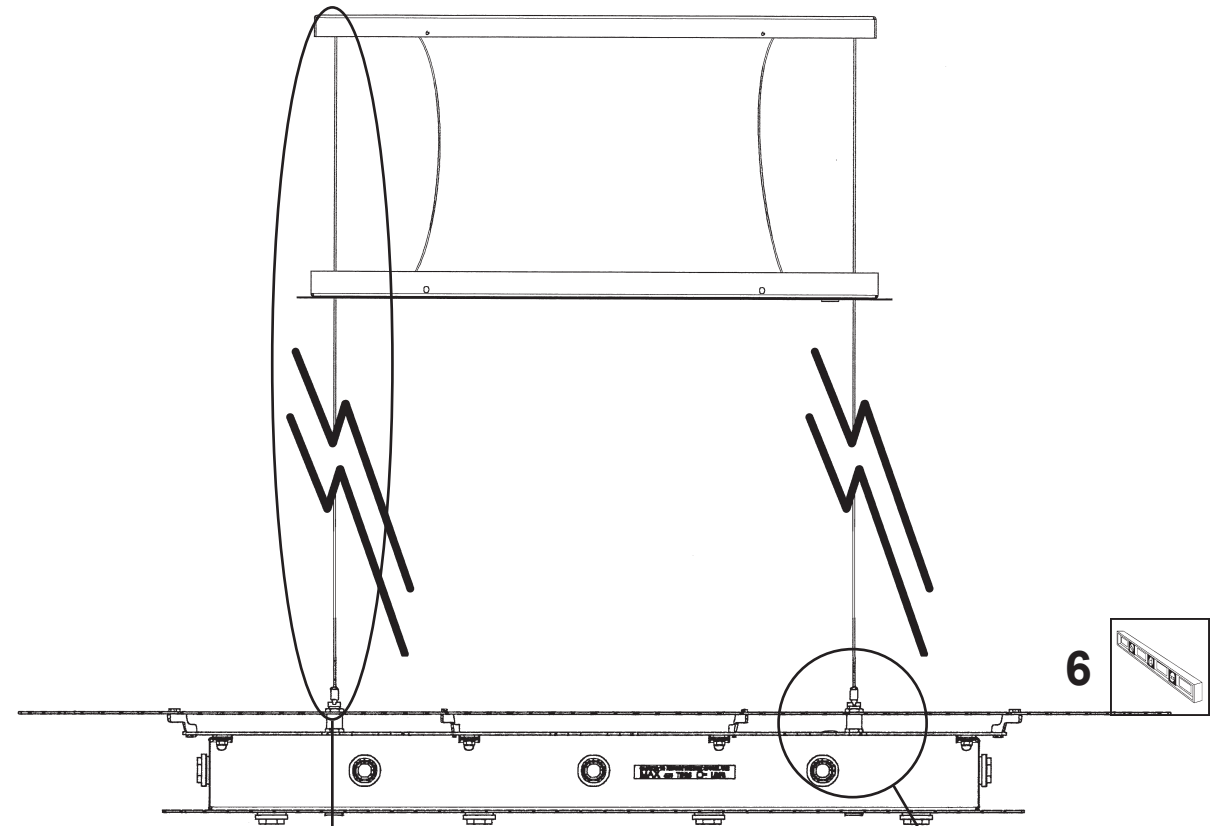

			S					
MAX 40 W	110-120 V							

You will need 12 - G16-1/2 Bulbs
40 Watts Max

**Install bulbs and be sure to
test fixture BEFORE trimming.**

 **SCHONBEK** | 1870

CHATTER MX8340N- __ __ R

THIS DESIGN IS THE PROPRIETARY
TRADE DRESS/TRADEMARK OF
W SCHONBEK LLC.

12 Lights
Length: 36"
Width: 12"
Height: 10"
Hanging Weight: 28lbs.

 **SCHONBEK** | 1870

			S					
MAX 40 W	110-120 V							

You will need 12 - G16-1/2 Bulbs
40 Watts Max

**Install bulbs and be sure to
test fixture BEFORE trimming.**

 **SCHONBEK** | 1870

CHATTER MX8340N- __ __ S

THIS DESIGN IS THE PROPRIETARY
TRADE DRESS/TRADEMARK OF
W SCHONBEK LLC.

12 Lights
Length: 36"
Width: 12"
Height: 10"
Hanging Weight: 28lbs.

 **SCHONBEK** | 1870