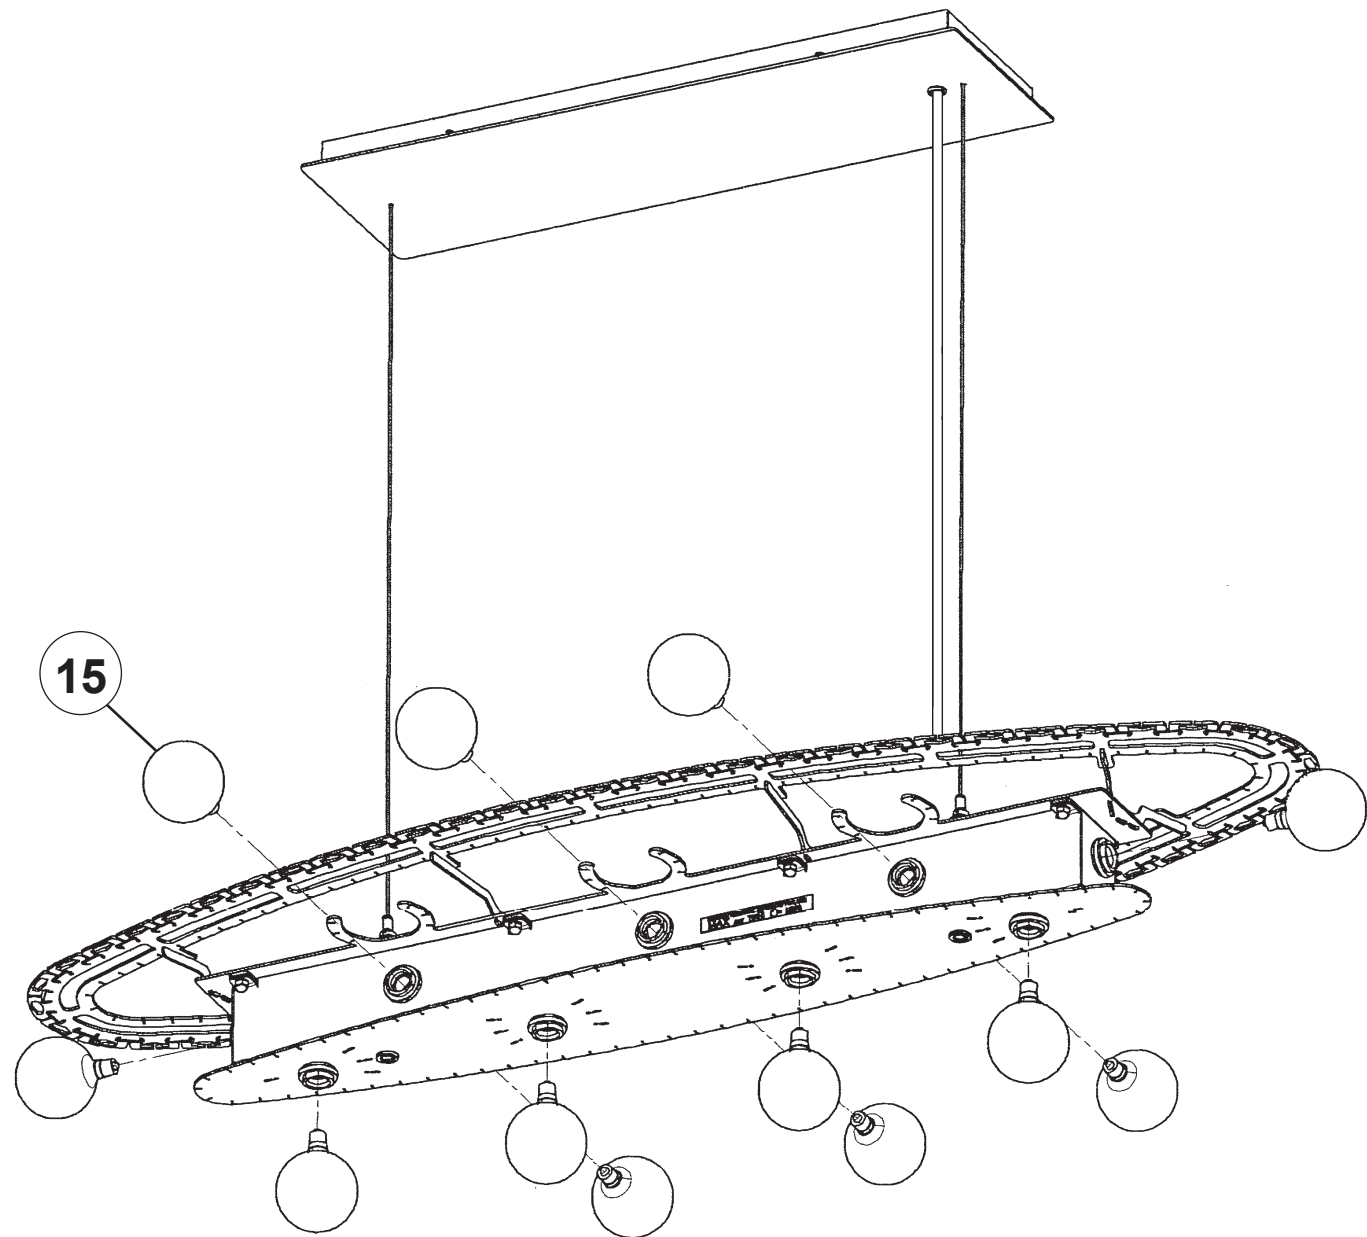

 **SCHONBEK** | 1870

CHATTER
MX8340N- __ _ O

THIS DESIGN IS THE PROPRIETARY
TRADE DRESS/TRADEMARK OF
W SCHONBEK LLC.

12 Lights
Length: 36"
Width: 12"
Height: 10"
Hanging Weight: 28lbs.

 **SCHONBEK** | 1870

			S					
MAX 40 W	110-120 V							

You will need 12 - G16-1/2 Bulbs
40 Watts Max

**Install bulbs and be sure to
test fixture BEFORE trimming.**

 **SCHONBEK** | 1870

CHATTER MX8340N- __ __ R

THIS DESIGN IS THE PROPRIETARY
TRADE DRESS/TRADEMARK OF
W SCHONBEK LLC.

12 Lights
Length: 36"
Width: 12"
Height: 10"
Hanging Weight: 28lbs.

 **SCHONBEK** | 1870

			S					
MAX 40 W	110-120 V							

You will need 12 - G16-1/2 Bulbs
40 Watts Max

**Install bulbs and be sure to
test fixture BEFORE trimming.**

 **SCHONBEK** | 1870

CHATTER MX8340N- __ __ S

THIS DESIGN IS THE PROPRIETARY
TRADE DRESS/TRADEMARK OF
W SCHONBEK LLC.

12 Lights
Length: 36"
Width: 12"
Height: 10"
Hanging Weight: 28lbs.

 **SCHONBEK** | 1870