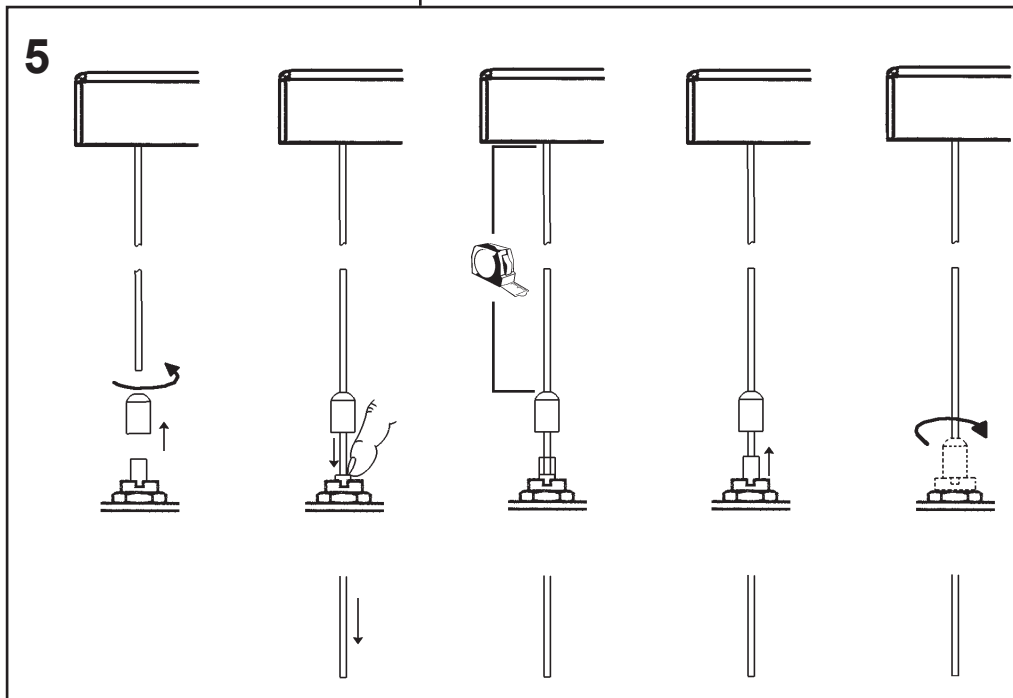

			S					
MAX 40 W	110-120 V							

You will need 12 - G16-1/2 Bulbs
40 Watts Max

**Install bulbs and be sure to
test fixture BEFORE trimming.**

 **SCHONBEK** | 1870

CHATTER MX8340N- __ __ R

THIS DESIGN IS THE PROPRIETARY
TRADE DRESS/TRADEMARK OF
W SCHONBEK LLC.

12 Lights
Length: 36"
Width: 12"
Height: 10"
Hanging Weight: 28lbs.

 **SCHONBEK** | 1870

			S					
MAX 40 W	110-120 V							

You will need 12 - G16-1/2 Bulbs
40 Watts Max

**Install bulbs and be sure to
test fixture BEFORE trimming.**

 **SCHONBEK** | 1870

CHATTER MX8340N- __ __ S

THIS DESIGN IS THE PROPRIETARY
TRADE DRESS/TRADEMARK OF
W SCHONBEK LLC.

12 Lights
Length: 36"
Width: 12"
Height: 10"
Hanging Weight: 28lbs.

 **SCHONBEK** | 1870