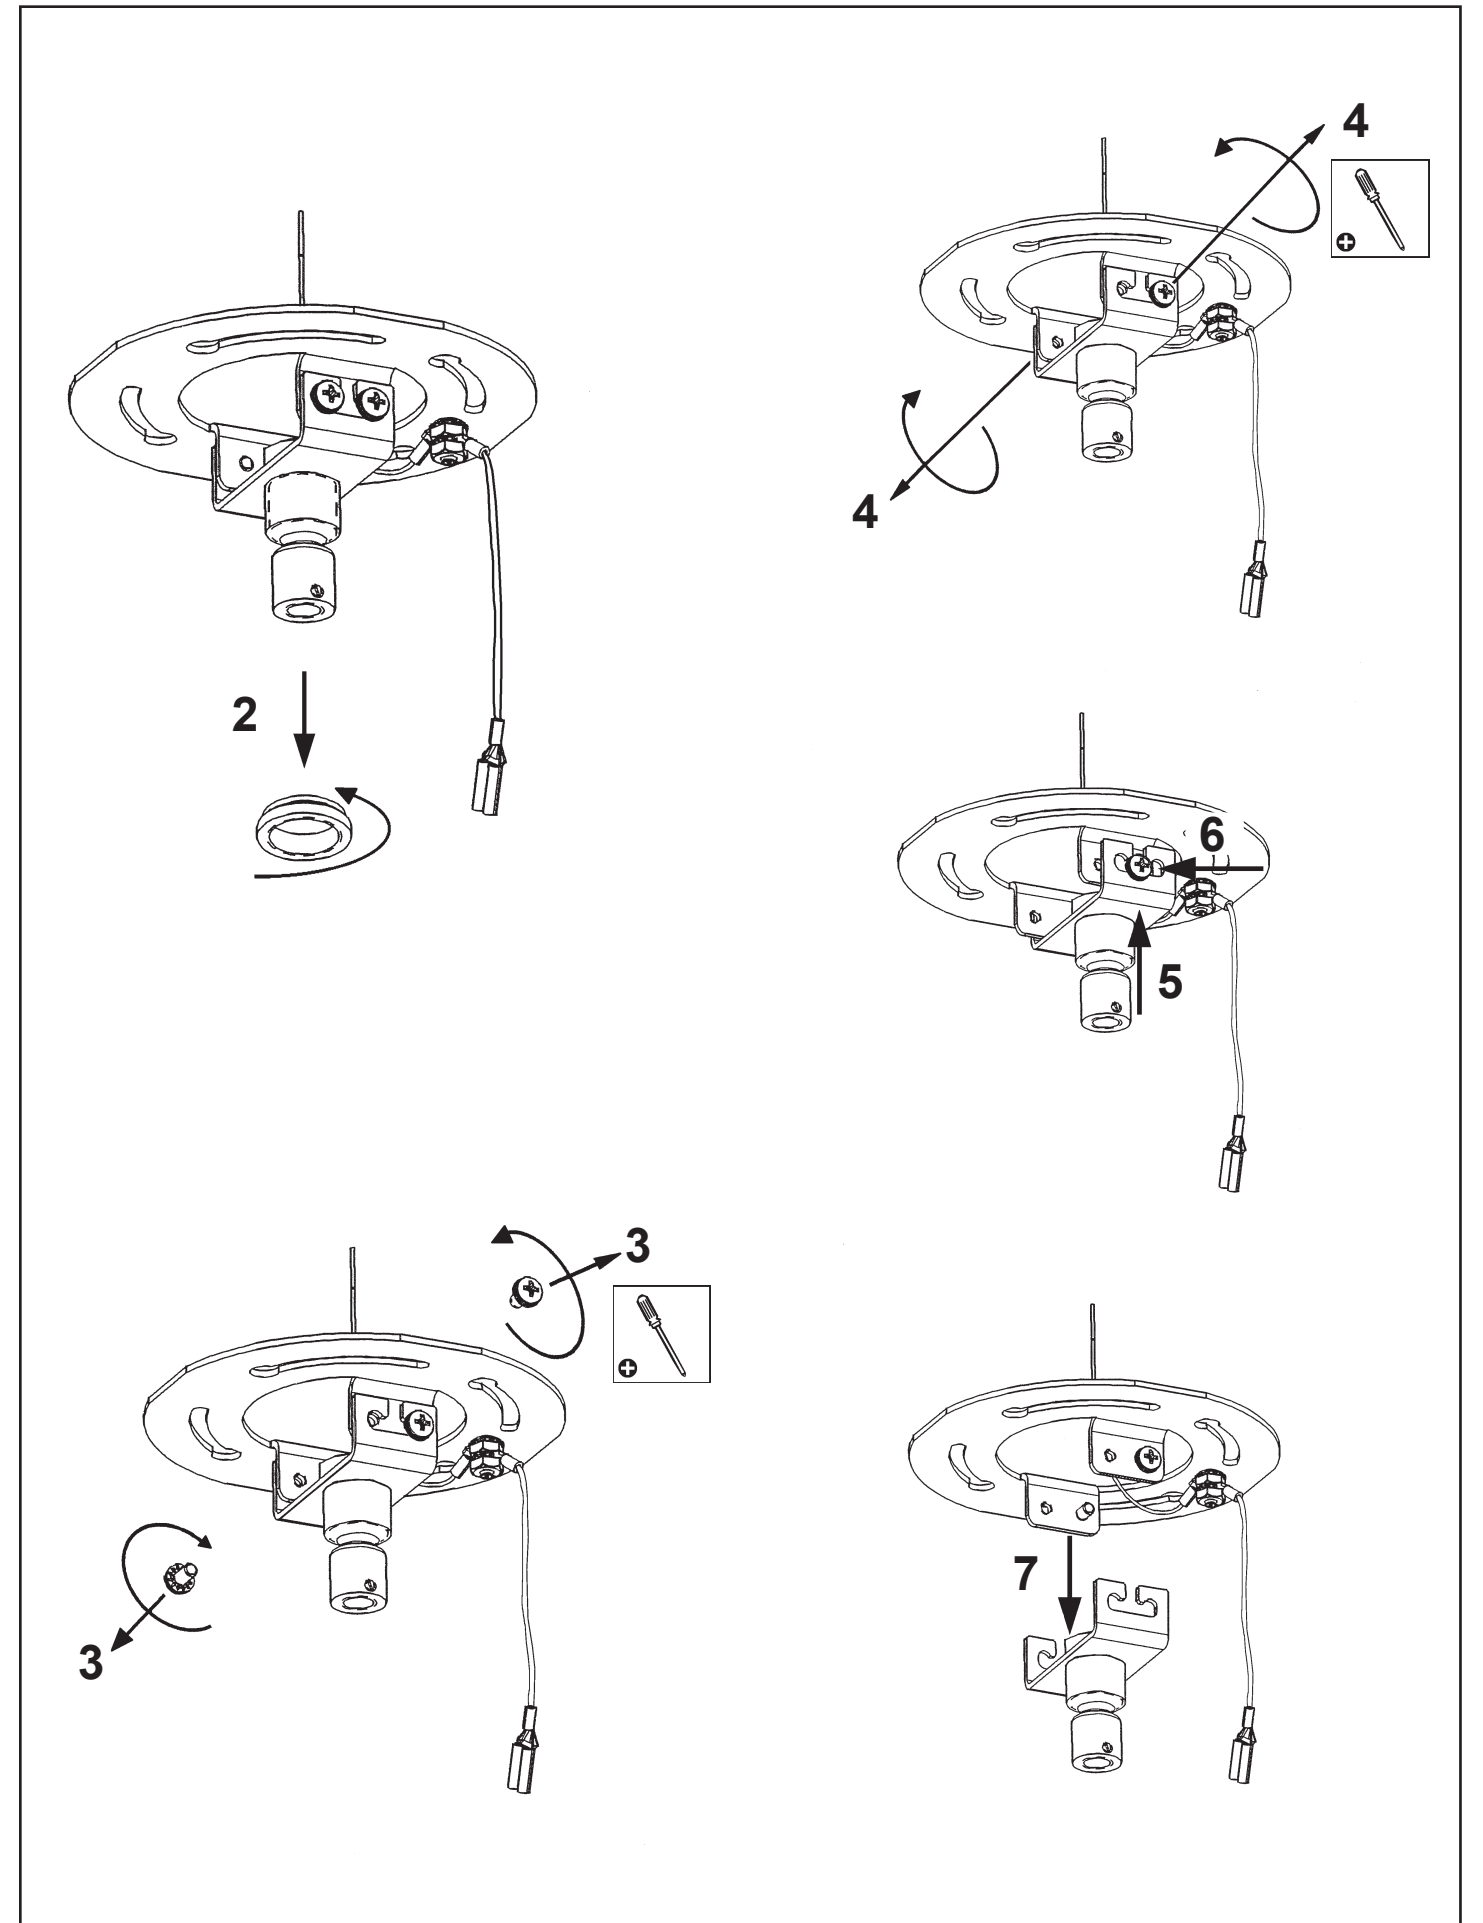

 **SCHONBEK** | 1870

SARELLA
RS83101N-__ __H

THIS DESIGN IS THE PROPRIETARY
TRADE DRESS/TRADEMARK OF
W SCHONBEK LLC.

10 Lights
Length: 40-1/2"
Width: 24-1/2"
Height: 30"
Hanging Weight: 25lbs.

 **SCHONBEK** | 1870

			S					
MAX 60 W	110-120 V							

1

1 X  : 400/16S

1 X  : 11384S

 **SCHONBEK** | 1870

SARELLA
RS83101N-__ __R

THIS DESIGN IS THE PROPRIETARY
TRADE DRESS/TRADEMARK OF
W SCHONBEK LLC.

10 Lights
Length: 40-1/2"
Width: 24-1/2"
Height: 30"
Hanging Weight: 25lbs.

 **SCHONBEK** | 1870

			S					
MAX 60 W	110-120 V							

1

1 X  : 400/16S

 **SCHONBEK** | 1870

SARELLA
RS83101N-__ __S

THIS DESIGN IS THE PROPRIETARY
TRADE DRESS/TRADEMARK OF
W SCHONBEK LLC.

10 Lights
Length: 40-1/2"
Width: 24-1/2"
Height: 30"
Hanging Weight: 25lbs.