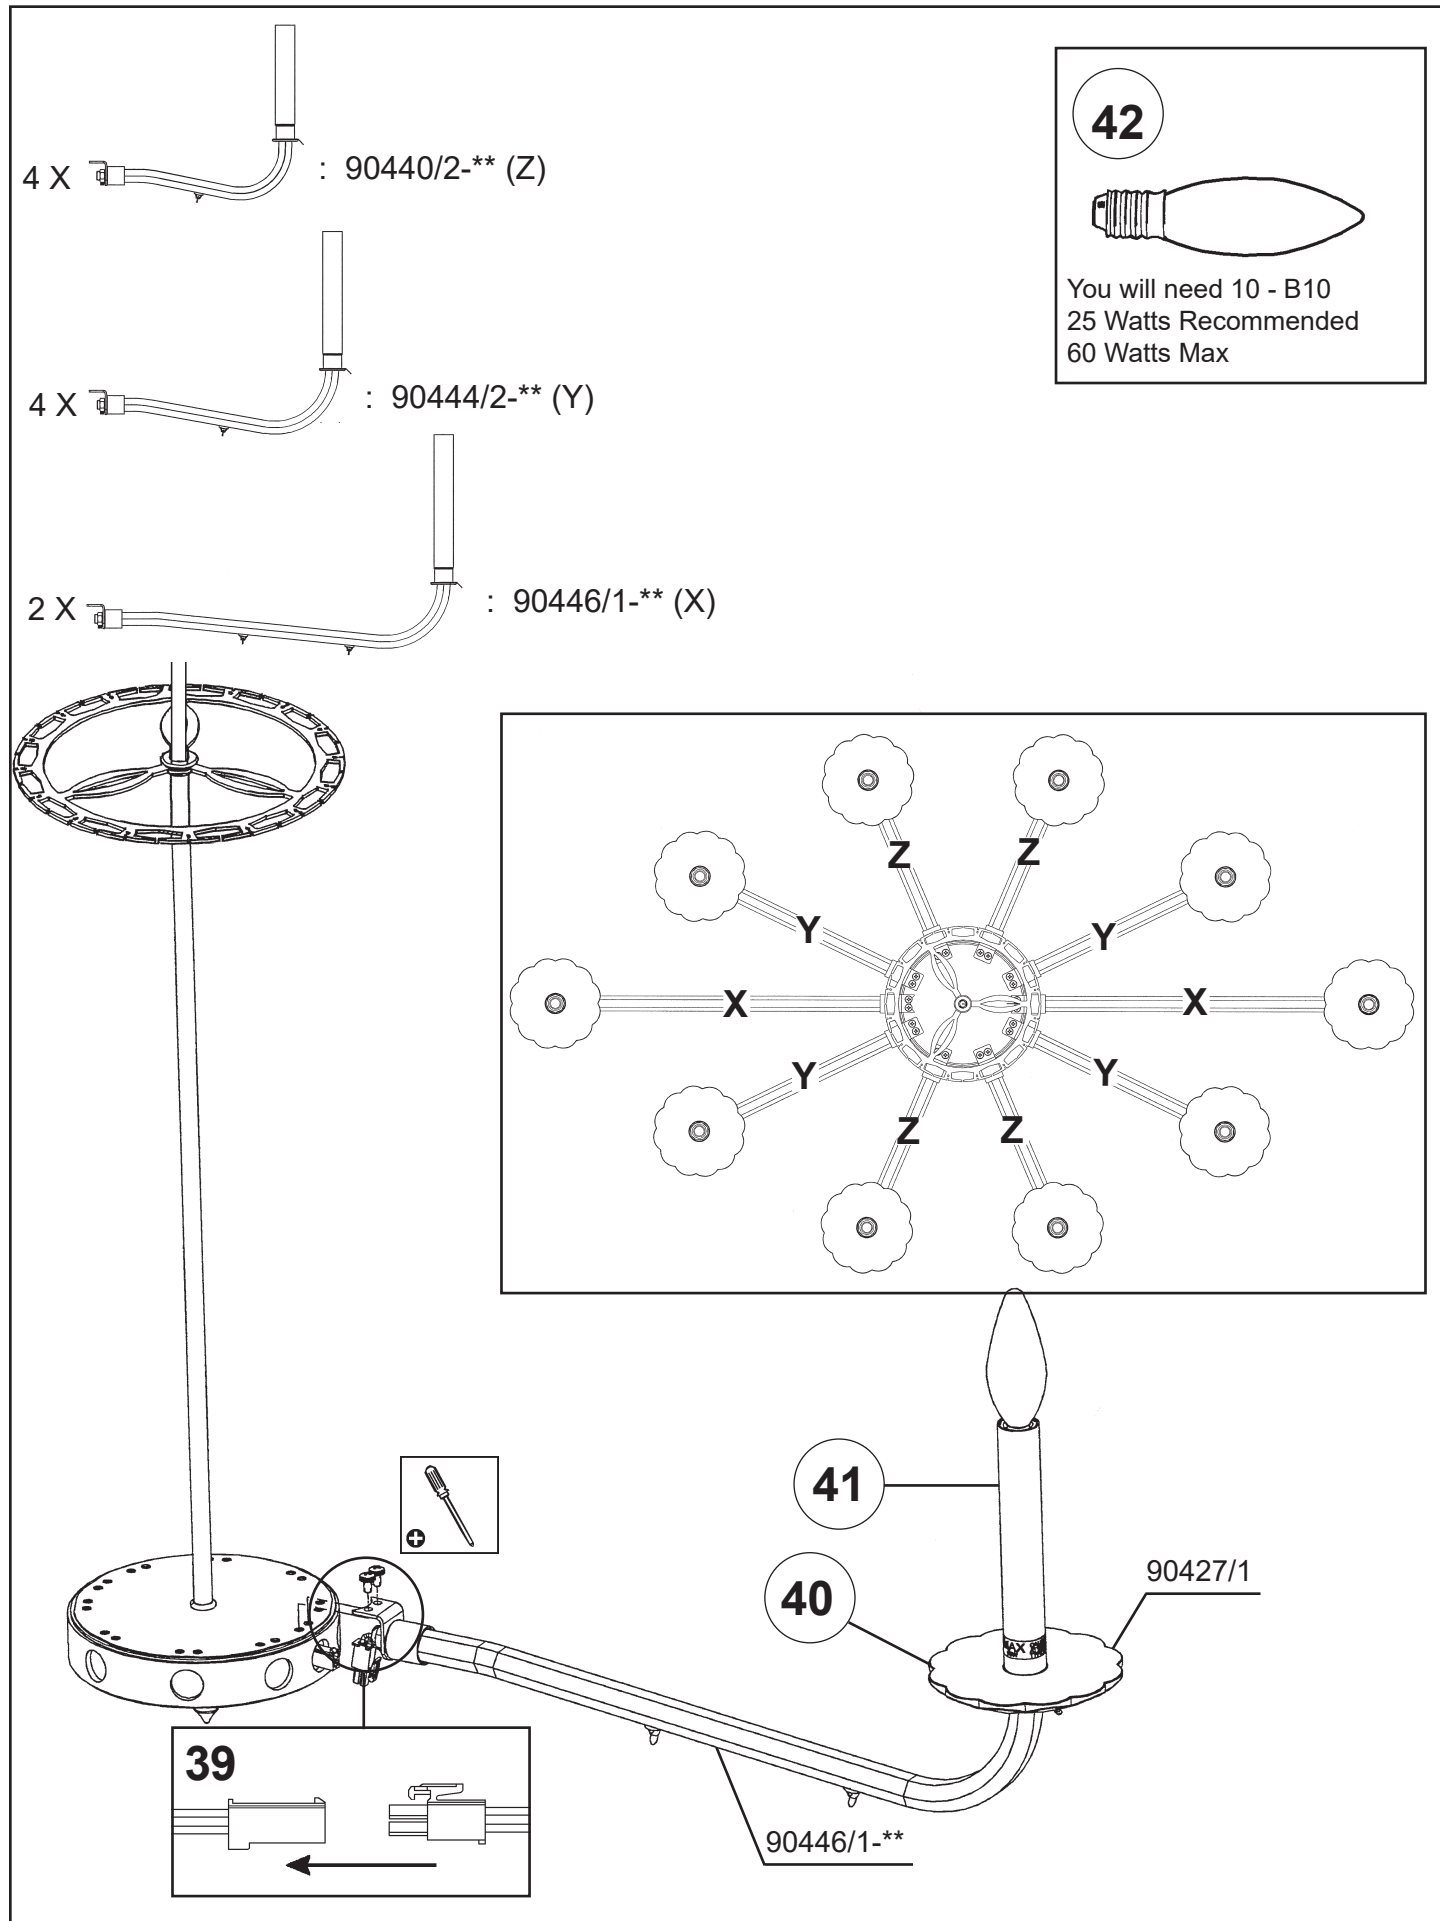

 **SCHONBEK** | 1870

SARELLA
RS83101N-__ __H

THIS DESIGN IS THE PROPRIETARY
TRADE DRESS/TRADEMARK OF
W SCHONBEK LLC.

10 Lights
Length: 40-1/2"
Width: 24-1/2"
Height: 30"
Hanging Weight: 25lbs.

 **SCHONBEK** | 1870

			S					
MAX 60 W	110-120 V							

1

1 X  : 400/16S

1 X  : 11384S

 **SCHONBEK** | 1870

SARELLA
RS83101N-__ __R

THIS DESIGN IS THE PROPRIETARY
TRADE DRESS/TRADEMARK OF
W SCHONBEK LLC.

10 Lights
Length: 40-1/2"
Width: 24-1/2"
Height: 30"
Hanging Weight: 25lbs.

 **SCHONBEK** | 1870

			S					
MAX 60 W	110-120 V							

1

1 X  : 400/16S

 **SCHONBEK** | 1870

SARELLA
RS83101N-__ __S

THIS DESIGN IS THE PROPRIETARY
TRADE DRESS/TRADEMARK OF
W SCHONBEK LLC.

10 Lights
Length: 40-1/2"
Width: 24-1/2"
Height: 30"
Hanging Weight: 25lbs.

 **SCHONBEK** | 1870

			S					
MAX 60 W	110-120 V							

1

1 X  : 400/16S