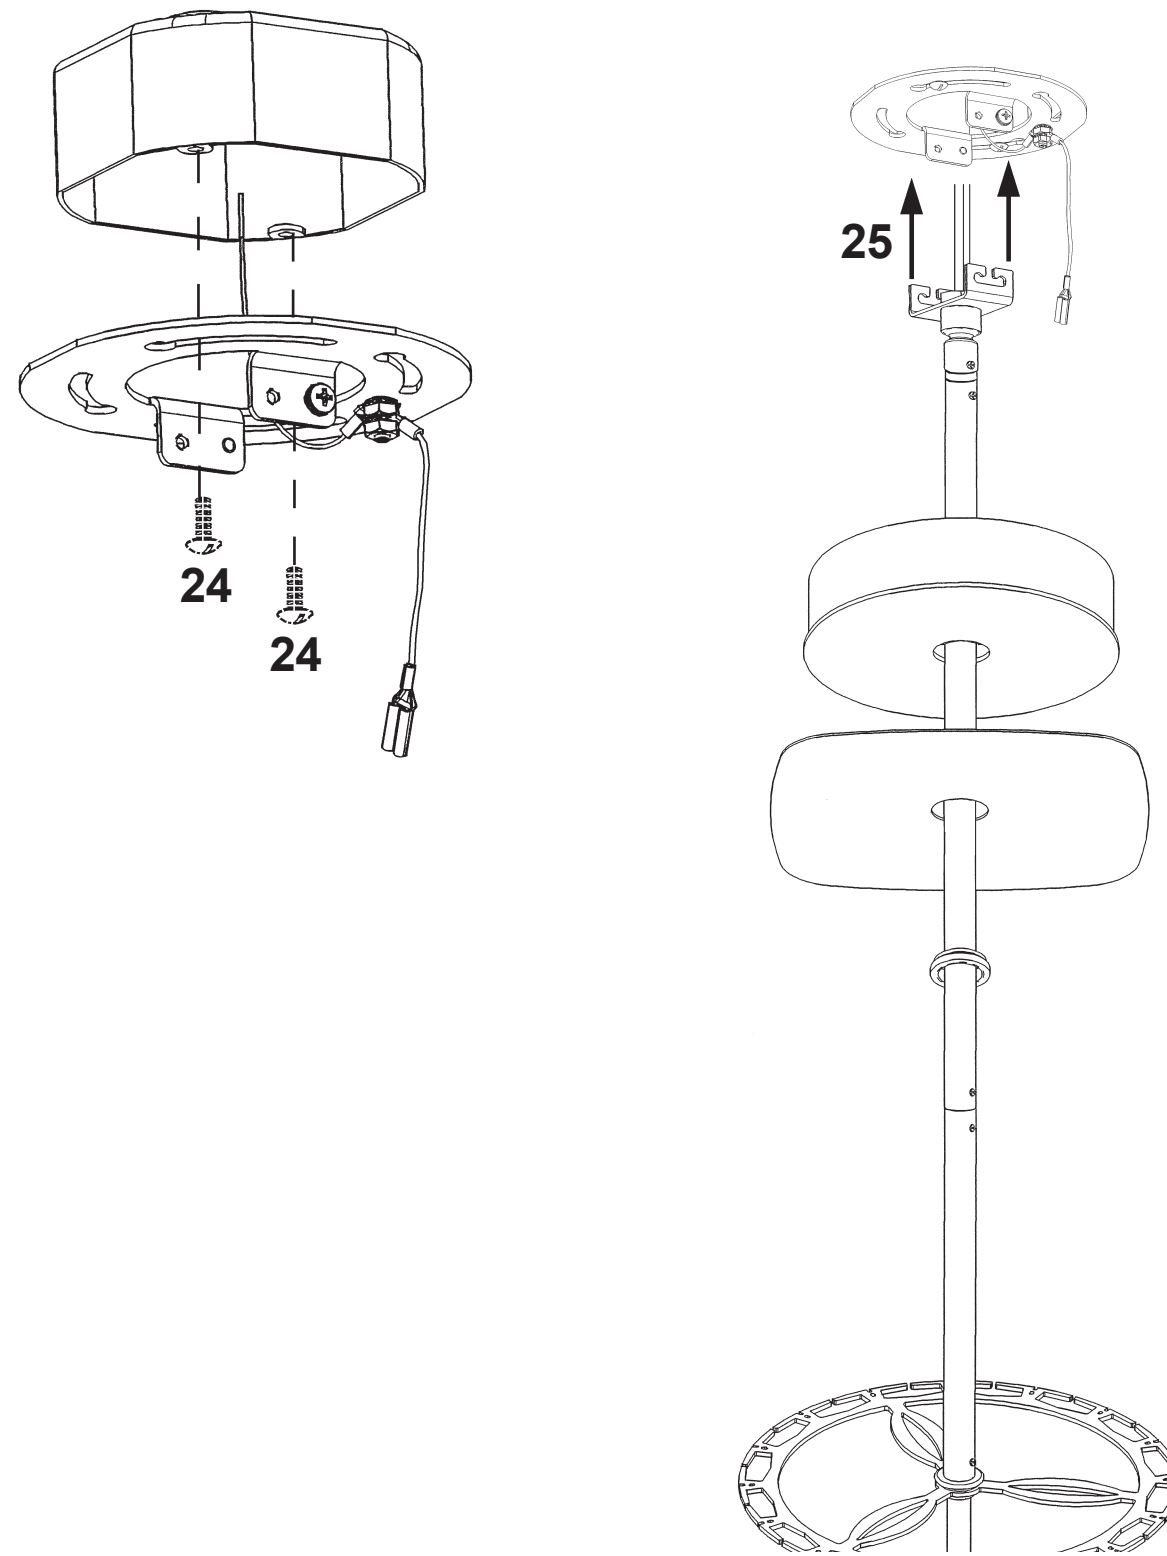

 **SCHONBEK** | 1870

SARELLA
RS83101N-__ __H

THIS DESIGN IS THE PROPRIETARY
TRADE DRESS/TRADEMARK OF
W SCHONBEK LLC.

10 Lights
Length: 40-1/2"
Width: 24-1/2"
Height: 30"
Hanging Weight: 25lbs.

 **SCHONBEK** | 1870

			S					
MAX 60 W	110-120 V							

1

1 X  : 400/16S

1 X  : 11384S

 **SCHONBEK** | 1870

SARELLA
RS83101N-__ __R

THIS DESIGN IS THE PROPRIETARY
TRADE DRESS/TRADEMARK OF
W SCHONBEK LLC.

10 Lights
Length: 40-1/2"
Width: 24-1/2"
Height: 30"
Hanging Weight: 25lbs.

 **SCHONBEK** | 1870

			S					
MAX 60 W	110-120 V							

1

1 X  : 400/16S

 **SCHONBEK** | 1870

SARELLA
RS83101N-__ __S

THIS DESIGN IS THE PROPRIETARY
TRADE DRESS/TRADEMARK OF
W SCHONBEK LLC.

10 Lights
Length: 40-1/2"
Width: 24-1/2"
Height: 30"
Hanging Weight: 25lbs.

 **SCHONBEK** | 1870

			S					
MAX 60 W	110-120 V							

1

1 X  : 400/16S