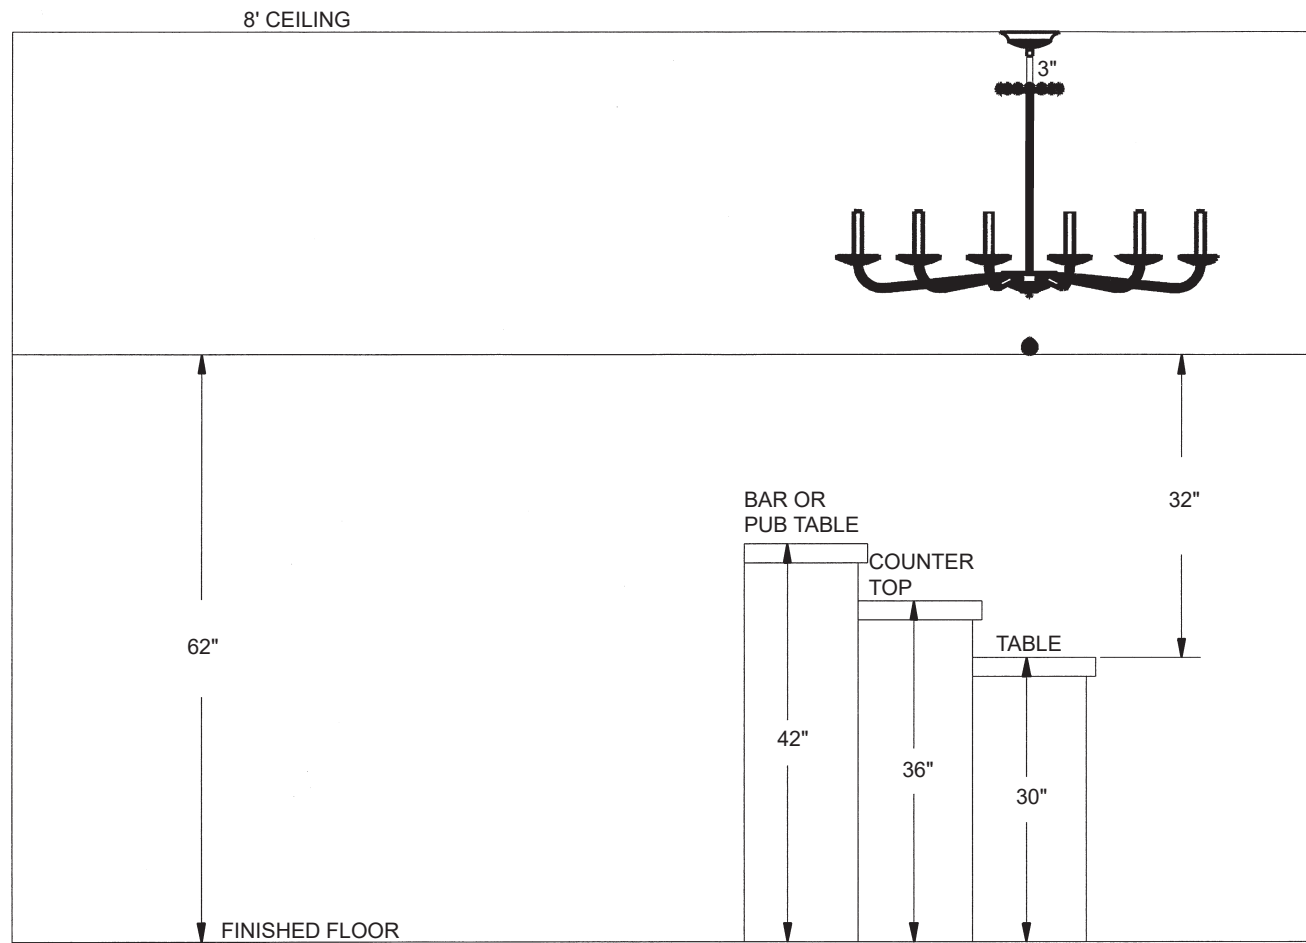

 **SCHONBEK** | 1870

SARELLA
RS83101N-__ __H

THIS DESIGN IS THE PROPRIETARY
TRADE DRESS/TRADEMARK OF
W SCHONBEK LLC.

10 Lights
Length: 40-1/2"
Width: 24-1/2"
Height: 30"
Hanging Weight: 25lbs.

 **SCHONBEK** | 1870

			S					
MAX 60 W	110-120 V							

1

1 X  : 400/16S

1 X  : 11384S

 **SCHONBEK** | 1870

SARELLA
RS83101N-__ __R

THIS DESIGN IS THE PROPRIETARY
TRADE DRESS/TRADEMARK OF
W SCHONBEK LLC.

10 Lights
Length: 40-1/2"
Width: 24-1/2"
Height: 30"
Hanging Weight: 25lbs.

 **SCHONBEK** | 1870

			S					
MAX 60 W	110-120 V							

1

1 X  : 400/16S

 **SCHONBEK** | 1870

SARELLA
RS83101N-__ __S

THIS DESIGN IS THE PROPRIETARY
TRADE DRESS/TRADEMARK OF
W SCHONBEK LLC.

10 Lights
Length: 40-1/2"
Width: 24-1/2"
Height: 30"
Hanging Weight: 25lbs.