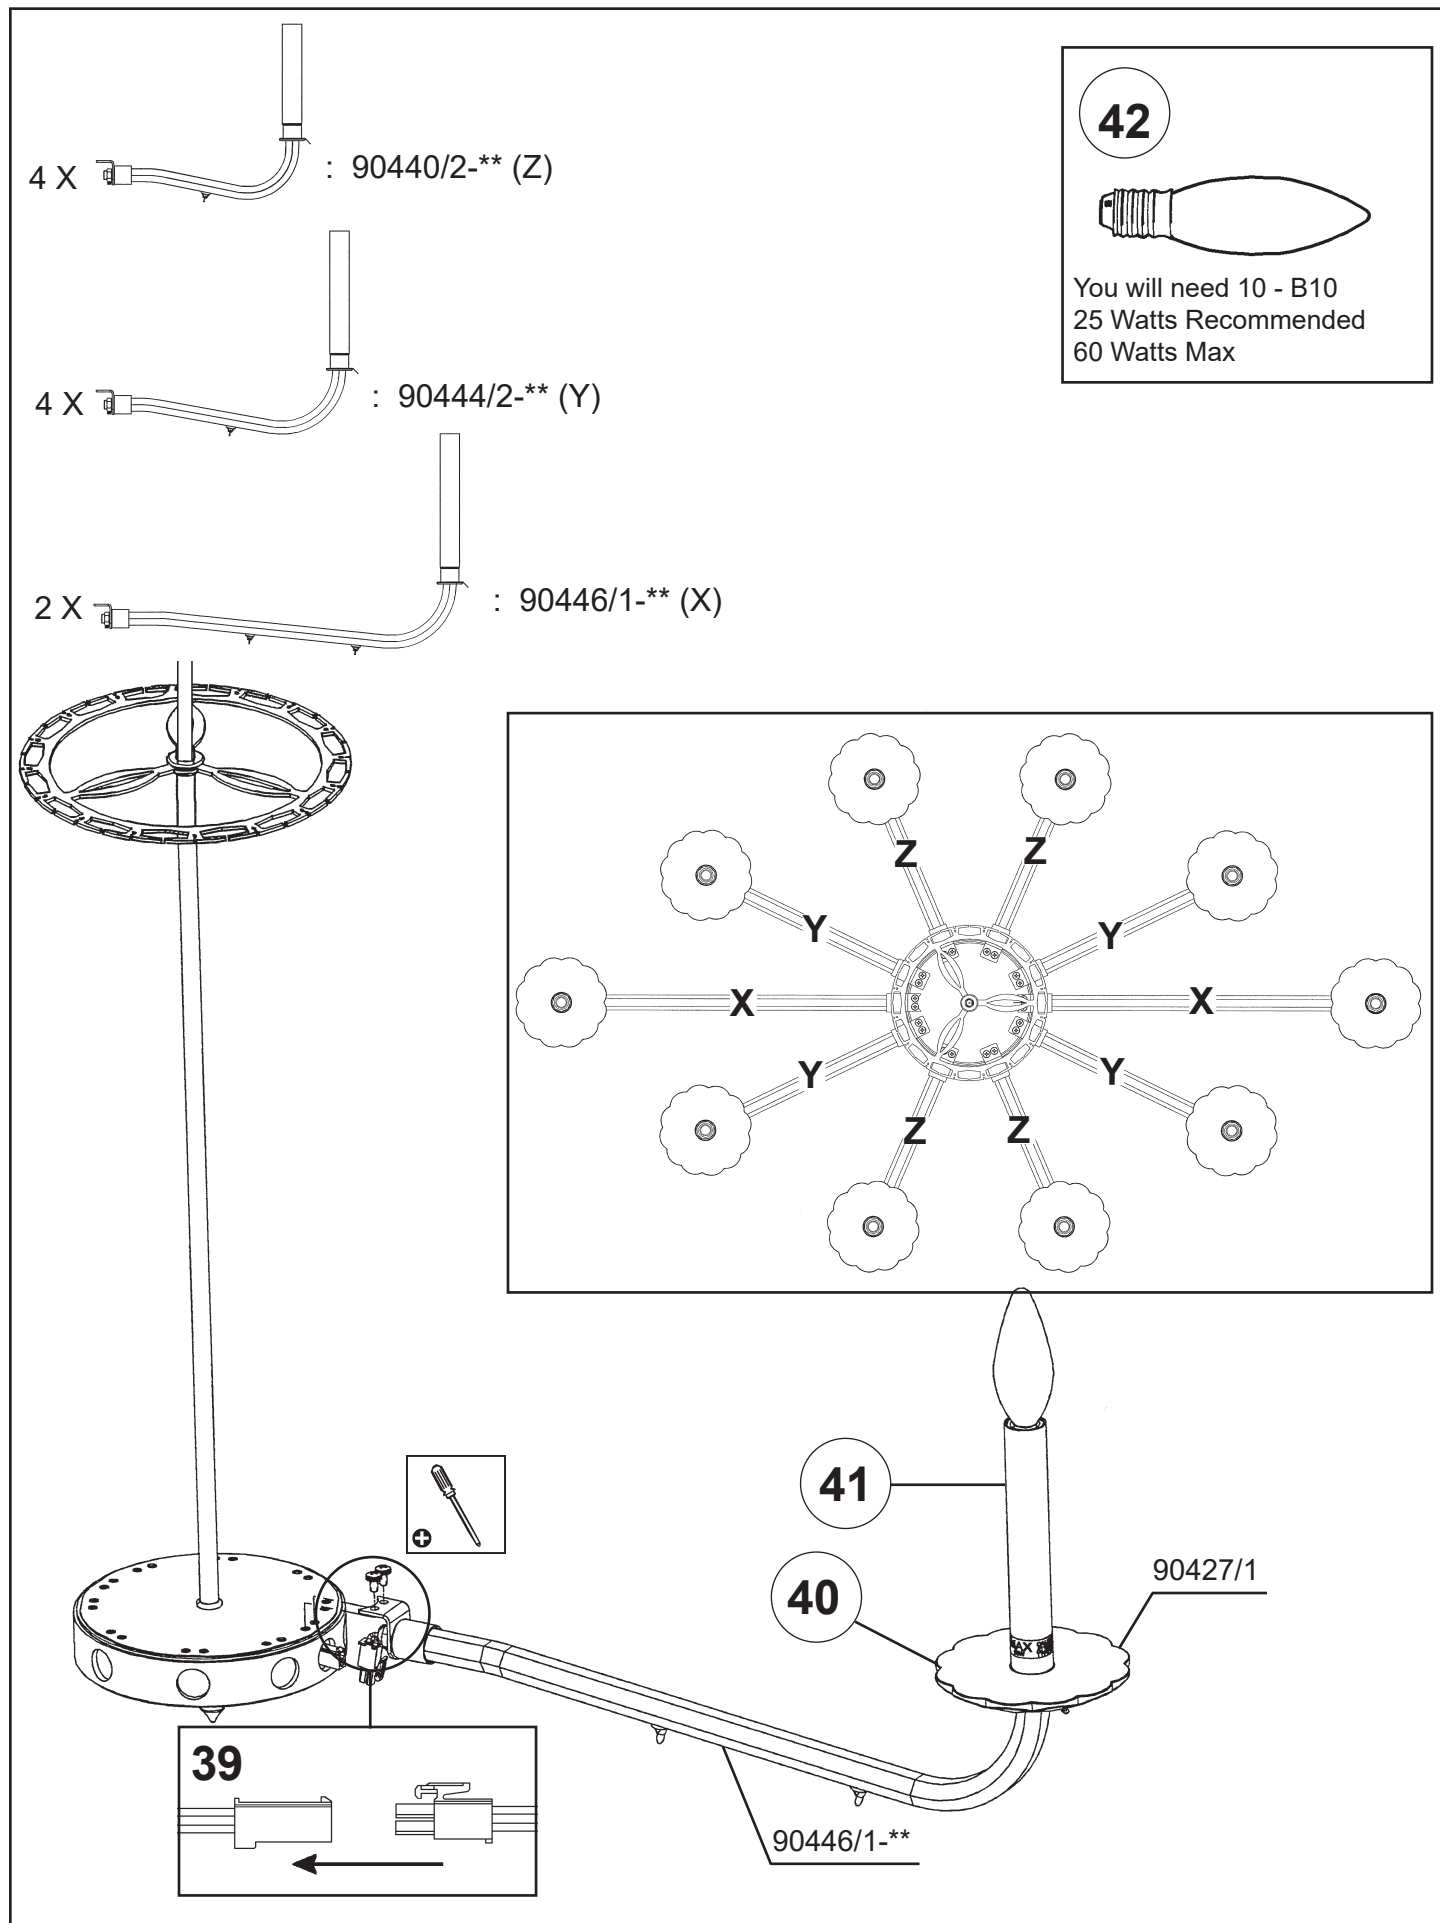

 **SCHONBEK** | 1870

SARELLA
RS83101N-__ __H

THIS DESIGN IS THE PROPRIETARY
TRADE DRESS/TRADEMARK OF
W SCHONBEK LLC.

10 Lights
Length: 40-1/2"
Width: 24-1/2"
Height: 30"
Hanging Weight: 25lbs.

 **SCHONBEK** | 1870

			S					
MAX 60 W	110-120 V							

1

1 X  : 400/16S

1 X  : 11384S

 **SCHONBEK** | 1870

SARELLA
RS83101N-__ __R

THIS DESIGN IS THE PROPRIETARY
TRADE DRESS/TRADEMARK OF
W SCHONBEK LLC.

10 Lights
Length: 40-1/2"
Width: 24-1/2"
Height: 30"
Hanging Weight: 25lbs.

 **SCHONBEK** | 1870

			S					
MAX 60 W	110-120 V							

1

1 X  : 400/16S

 **SCHONBEK** | 1870

SARELLA
RS83101N-__ __S

THIS DESIGN IS THE PROPRIETARY
TRADE DRESS/TRADEMARK OF
W SCHONBEK LLC.

10 Lights
Length: 40-1/2"
Width: 24-1/2"
Height: 30"
Hanging Weight: 25lbs.

 **SCHONBEK** | 1870

			S					
MAX 60 W	110-120 V							

1

1 X  : 400/16S