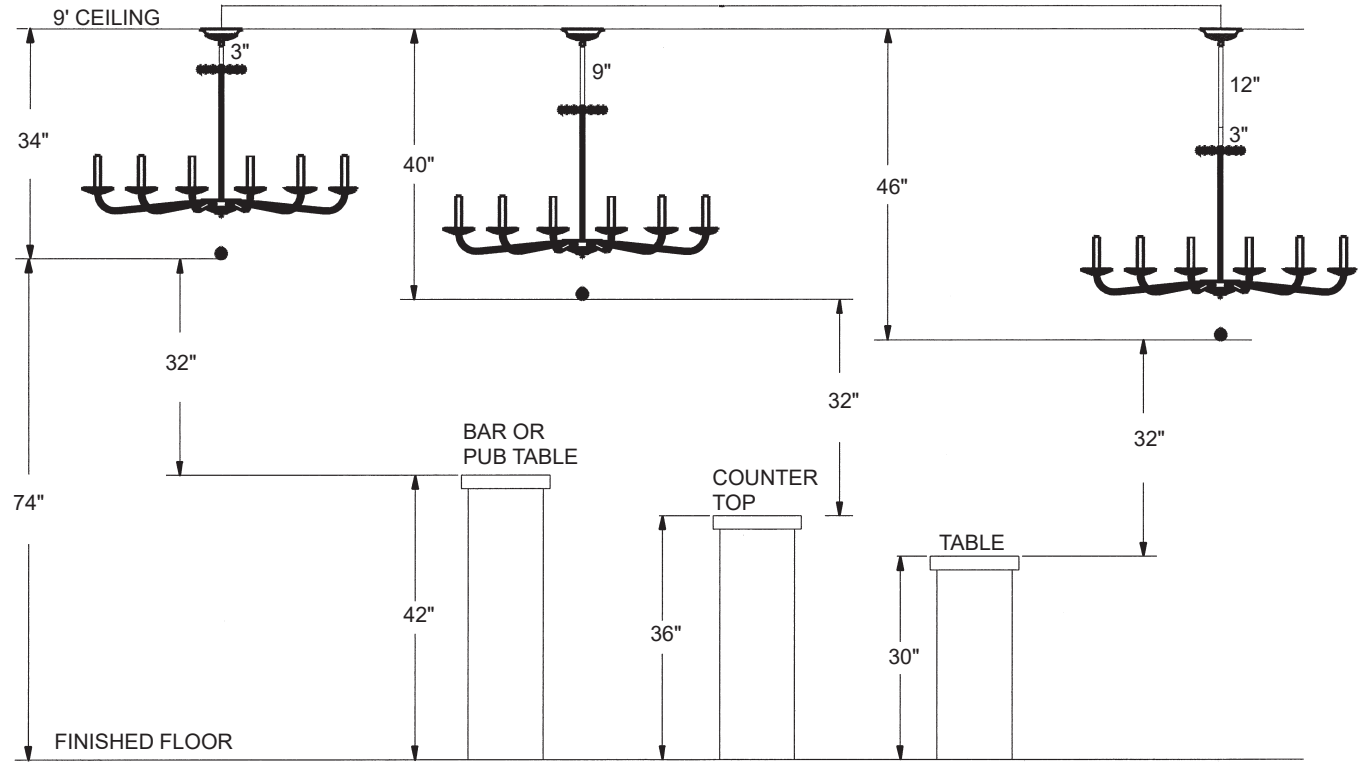

 **SCHONBEK** | 1870

SARELLA
RS83101N-__ __H

THIS DESIGN IS THE PROPRIETARY
TRADE DRESS/TRADEMARK OF
W SCHONBEK LLC.

10 Lights
Length: 40-1/2"
Width: 24-1/2"
Height: 30"
Hanging Weight: 25lbs.

 **SCHONBEK** | 1870

			S					
MAX 60 W	110-120 V							

1

1 X  : 400/16S

1 X  : 11384S

 **SCHONBEK** | 1870

SARELLA
RS83101N-__ __R

THIS DESIGN IS THE PROPRIETARY
TRADE DRESS/TRADEMARK OF
W SCHONBEK LLC.

10 Lights
Length: 40-1/2"
Width: 24-1/2"
Height: 30"
Hanging Weight: 25lbs.

 **SCHONBEK** | 1870

			S					
MAX 60 W	110-120 V							

1

1 X  : 400/16S

 **SCHONBEK** | 1870

SARELLA
RS83101N-__ __S

THIS DESIGN IS THE PROPRIETARY
TRADE DRESS/TRADEMARK OF
W SCHONBEK LLC.

10 Lights
Length: 40-1/2"
Width: 24-1/2"
Height: 30"
Hanging Weight: 25lbs.