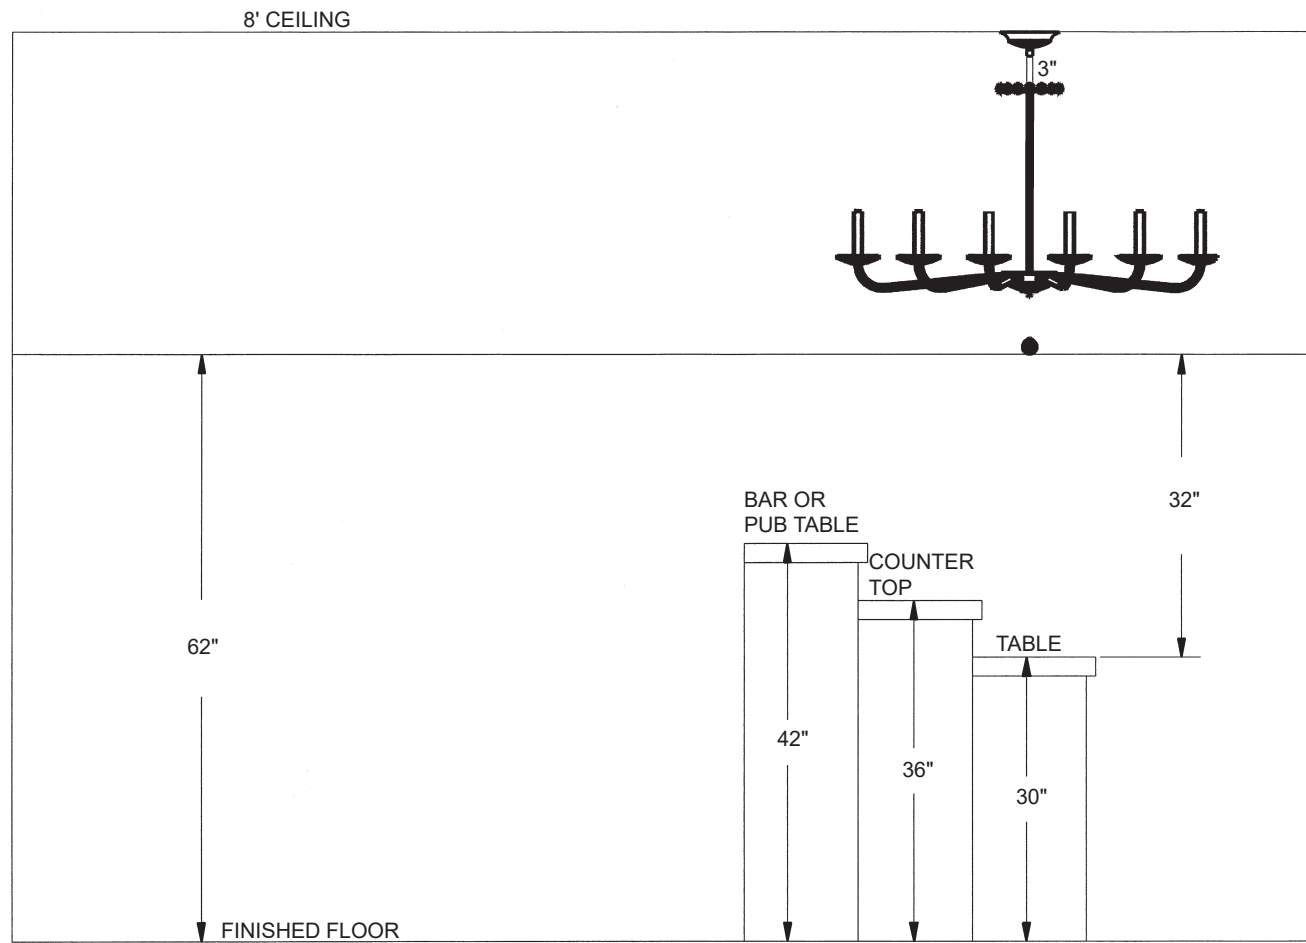

 **SCHONBEK** | 1870

SARELLA
RS83101N-__ __H

THIS DESIGN IS THE PROPRIETARY
TRADE DRESS/TRADEMARK OF
W SCHONBEK LLC.

10 Lights
Length: 40-1/2"
Width: 24-1/2"
Height: 30"
Hanging Weight: 25lbs.

 **SCHONBEK** | 1870

			S					
MAX 60 W	110-120 V							

1

1 X  : 400/16S

1 X  : 11384S

 **SCHONBEK** | 1870

SARELLA
RS83101N-__ __R

THIS DESIGN IS THE PROPRIETARY
TRADE DRESS/TRADEMARK OF
W SCHONBEK LLC.

10 Lights
Length: 40-1/2"
Width: 24-1/2"
Height: 30"
Hanging Weight: 25lbs.

 **SCHONBEK** | 1870

			S					
MAX 60 W	110-120 V							

1

1 X  : 400/16S

 **SCHONBEK** | 1870

SARELLA
RS83101N-__ __S

THIS DESIGN IS THE PROPRIETARY
TRADE DRESS/TRADEMARK OF
W SCHONBEK LLC.

10 Lights
Length: 40-1/2"
Width: 24-1/2"
Height: 30"
Hanging Weight: 25lbs.

 **SCHONBEK** | 1870

			S					
MAX 60 W	110-120 V							

1

1 X  : 400/16S