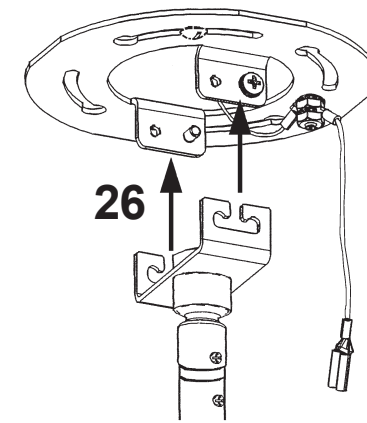

 **SCHONBEK** | 1870

SARELLA
RS83101N-__ __H

THIS DESIGN IS THE PROPRIETARY
TRADE DRESS/TRADEMARK OF
W SCHONBEK LLC.

10 Lights
Length: 40-1/2"
Width: 24-1/2"
Height: 30"
Hanging Weight: 25lbs.

 **SCHONBEK** | 1870

			S					
MAX 60 W	110-120 V							

1

1 X  : 400/16S

1 X  : 11384S

 **SCHONBEK** | 1870

SARELLA
RS83101N-__ __R

THIS DESIGN IS THE PROPRIETARY
TRADE DRESS/TRADEMARK OF
W SCHONBEK LLC.

10 Lights
Length: 40-1/2"
Width: 24-1/2"
Height: 30"
Hanging Weight: 25lbs.

 **SCHONBEK** | 1870

			S					
MAX 60 W	110-120 V							

1

1 X  : 400/16S

 **SCHONBEK** | 1870

SARELLA
RS83101N-__ __S

THIS DESIGN IS THE PROPRIETARY
TRADE DRESS/TRADEMARK OF
W SCHONBEK LLC.

10 Lights
Length: 40-1/2"
Width: 24-1/2"
Height: 30"
Hanging Weight: 25lbs.