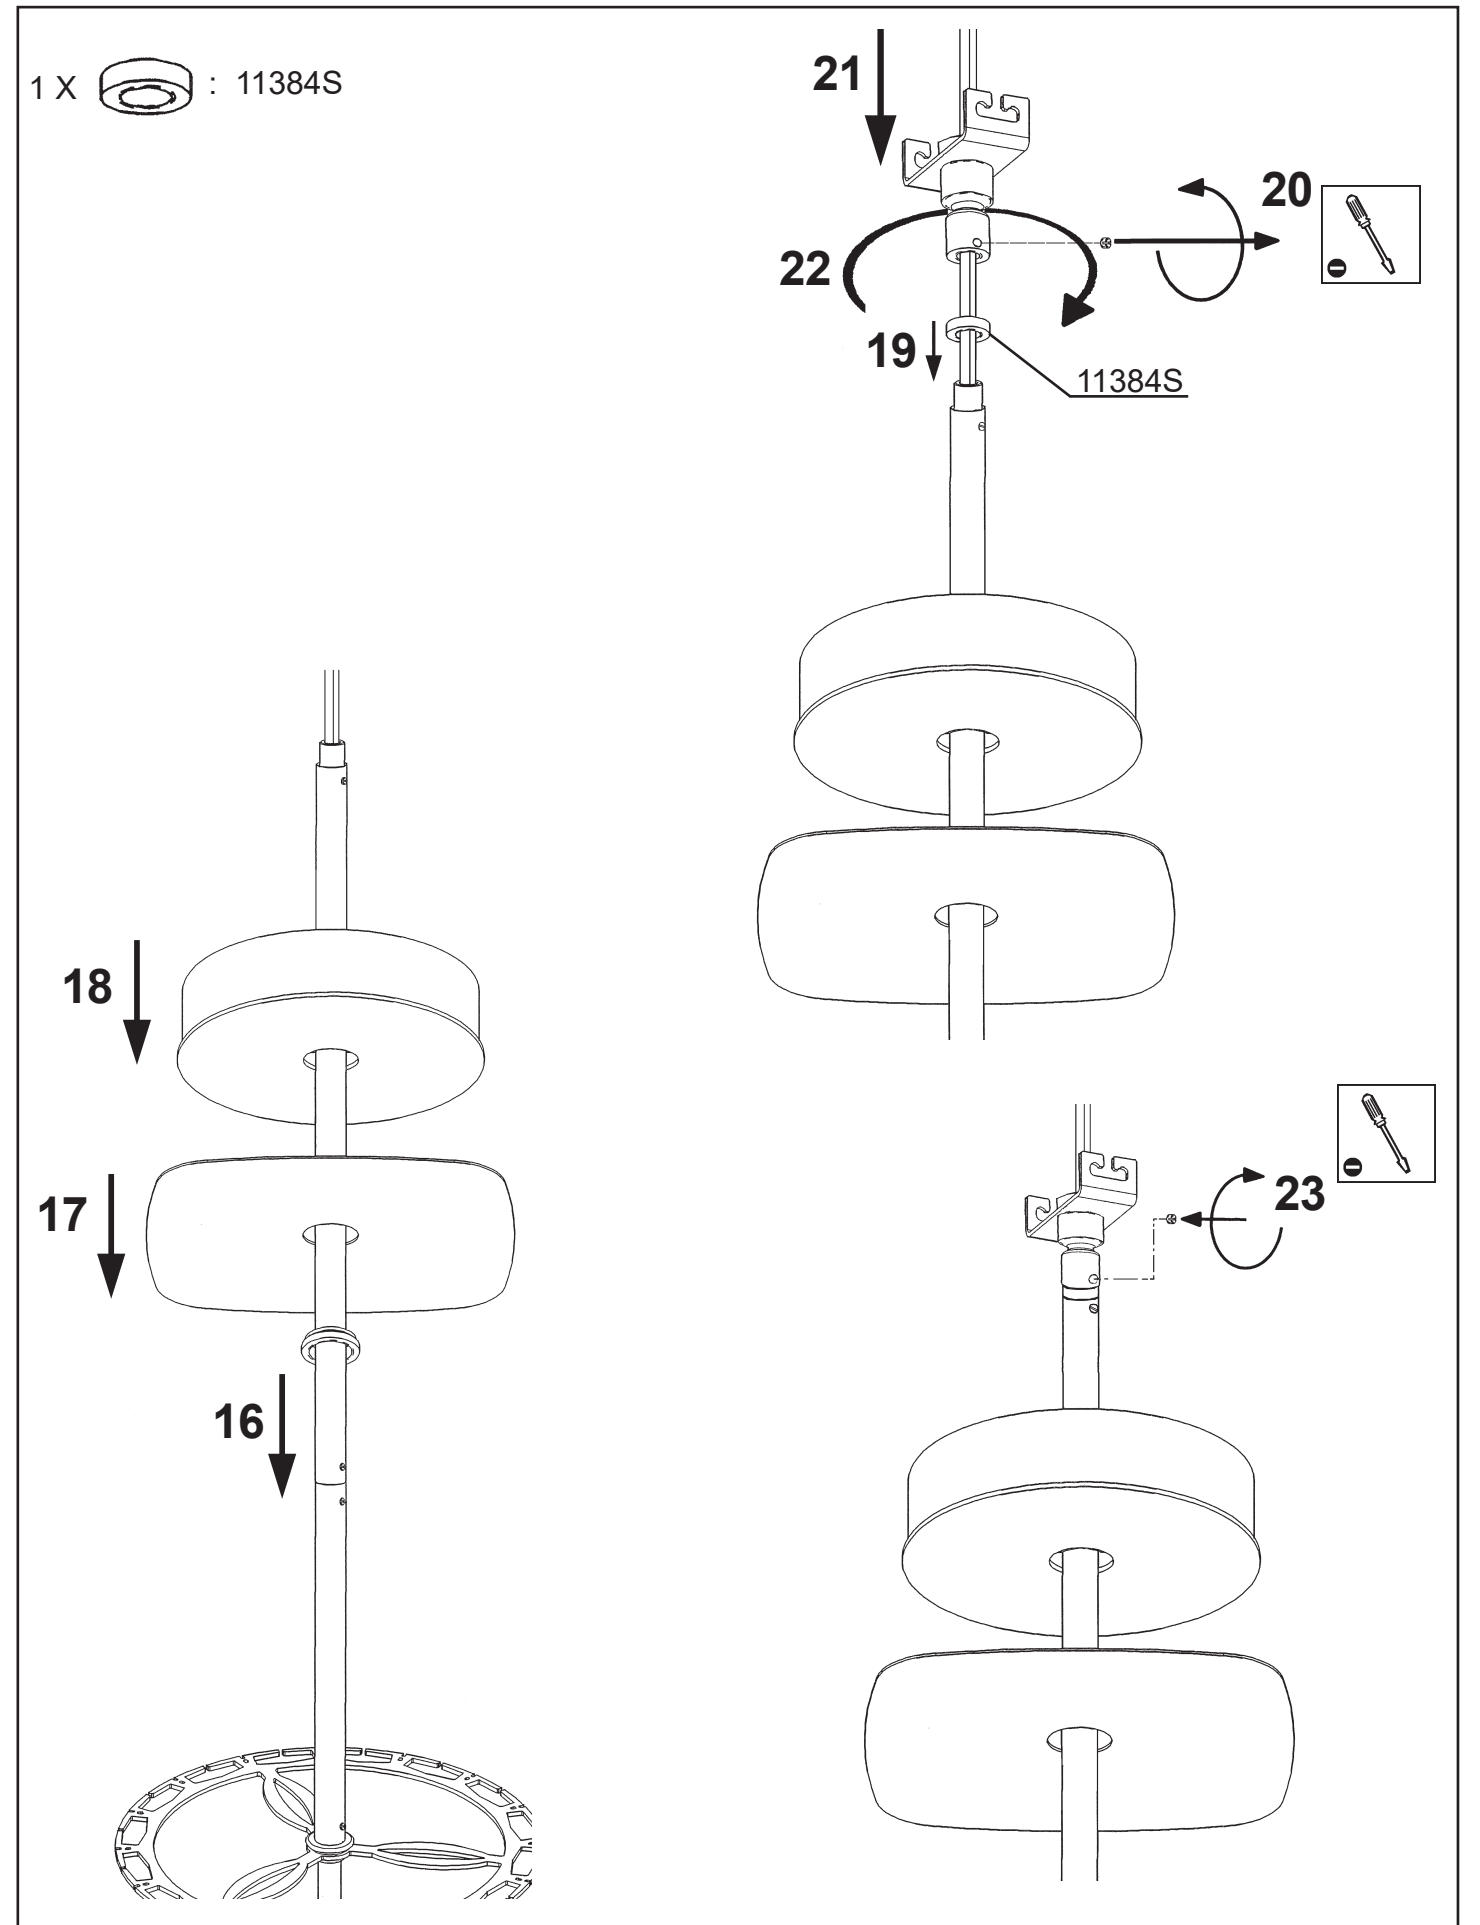

 **SCHONBEK** | 1870

SARELLA
RS83101N-__ __H

THIS DESIGN IS THE PROPRIETARY
TRADE DRESS/TRADEMARK OF
W SCHONBEK LLC.

10 Lights
Length: 40-1/2"
Width: 24-1/2"
Height: 30"
Hanging Weight: 25lbs.

 **SCHONBEK** | 1870

			S					
MAX 60 W	110-120 V							

1

1 X  : 400/16S

1 X  : 11384S

 **SCHONBEK** | 1870

SARELLA
RS83101N-__ __R

THIS DESIGN IS THE PROPRIETARY
TRADE DRESS/TRADEMARK OF
W SCHONBEK LLC.

10 Lights
Length: 40-1/2"
Width: 24-1/2"
Height: 30"
Hanging Weight: 25lbs.

 **SCHONBEK** | 1870

			S					
MAX 60 W	110-120 V							

1

1 X  : 400/16S

 **SCHONBEK** | 1870

SARELLA
RS83101N-__ __S

THIS DESIGN IS THE PROPRIETARY
TRADE DRESS/TRADEMARK OF
W SCHONBEK LLC.

10 Lights
Length: 40-1/2"
Width: 24-1/2"
Height: 30"
Hanging Weight: 25lbs.