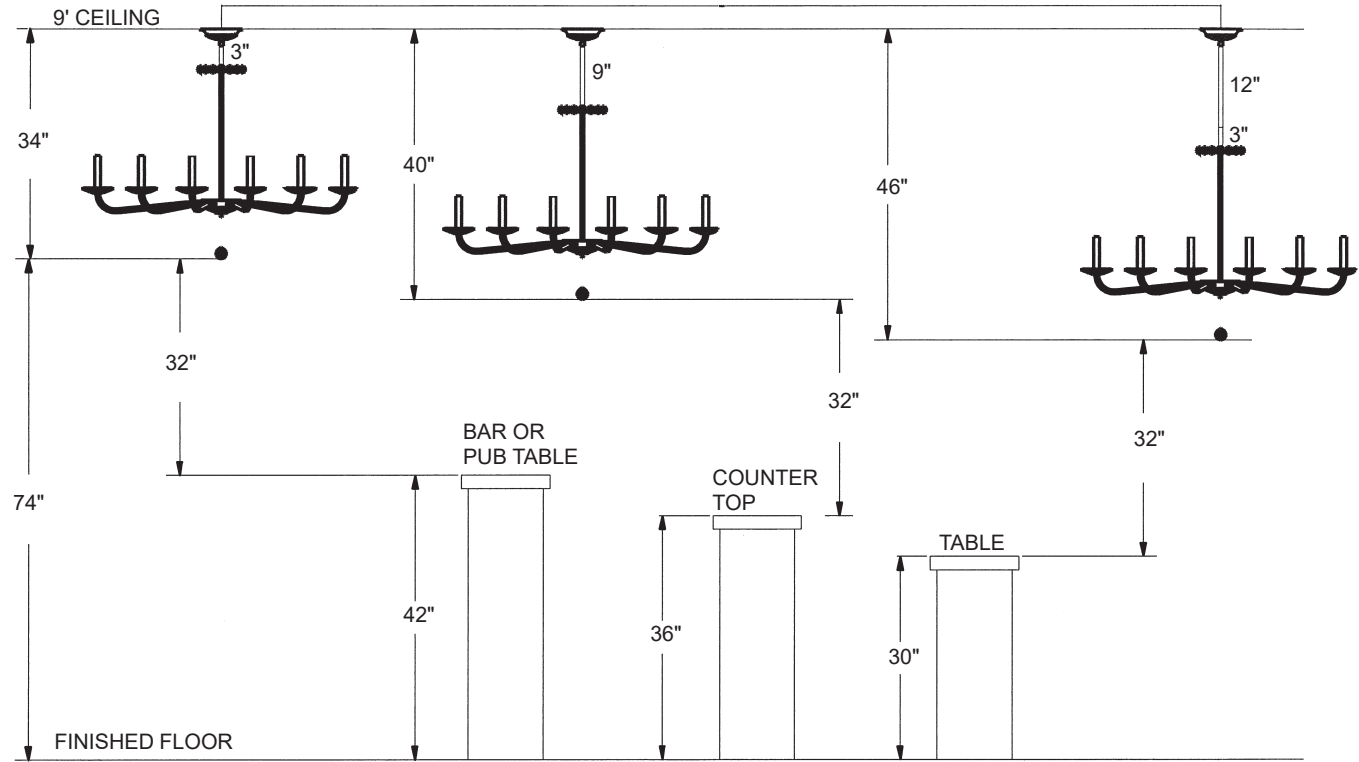

 **SCHONBEK** | 1870

SARELLA
RS83101N-__ __H

THIS DESIGN IS THE PROPRIETARY
TRADE DRESS/TRADEMARK OF
W SCHONBEK LLC.

10 Lights
Length: 40-1/2"
Width: 24-1/2"
Height: 30"
Hanging Weight: 25lbs.

 **SCHONBEK** | 1870

			S					
MAX 60 W	110-120 V							

1

1 X  : 400/16S

1 X  : 11384S

 **SCHONBEK** | 1870

SARELLA
RS83101N-__ __R

THIS DESIGN IS THE PROPRIETARY
TRADE DRESS/TRADEMARK OF
W SCHONBEK LLC.

10 Lights
Length: 40-1/2"
Width: 24-1/2"
Height: 30"
Hanging Weight: 25lbs.

 **SCHONBEK** | 1870

			S					
MAX 60 W	110-120 V							

1

1 X  : 400/16S

 **SCHONBEK** | 1870

SARELLA
RS83101N-__ __S

THIS DESIGN IS THE PROPRIETARY
TRADE DRESS/TRADEMARK OF
W SCHONBEK LLC.

10 Lights
Length: 40-1/2"
Width: 24-1/2"
Height: 30"
Hanging Weight: 25lbs.

 **SCHONBEK** | 1870

			S					
MAX 60 W	110-120 V							

1

1 X  : 400/16S