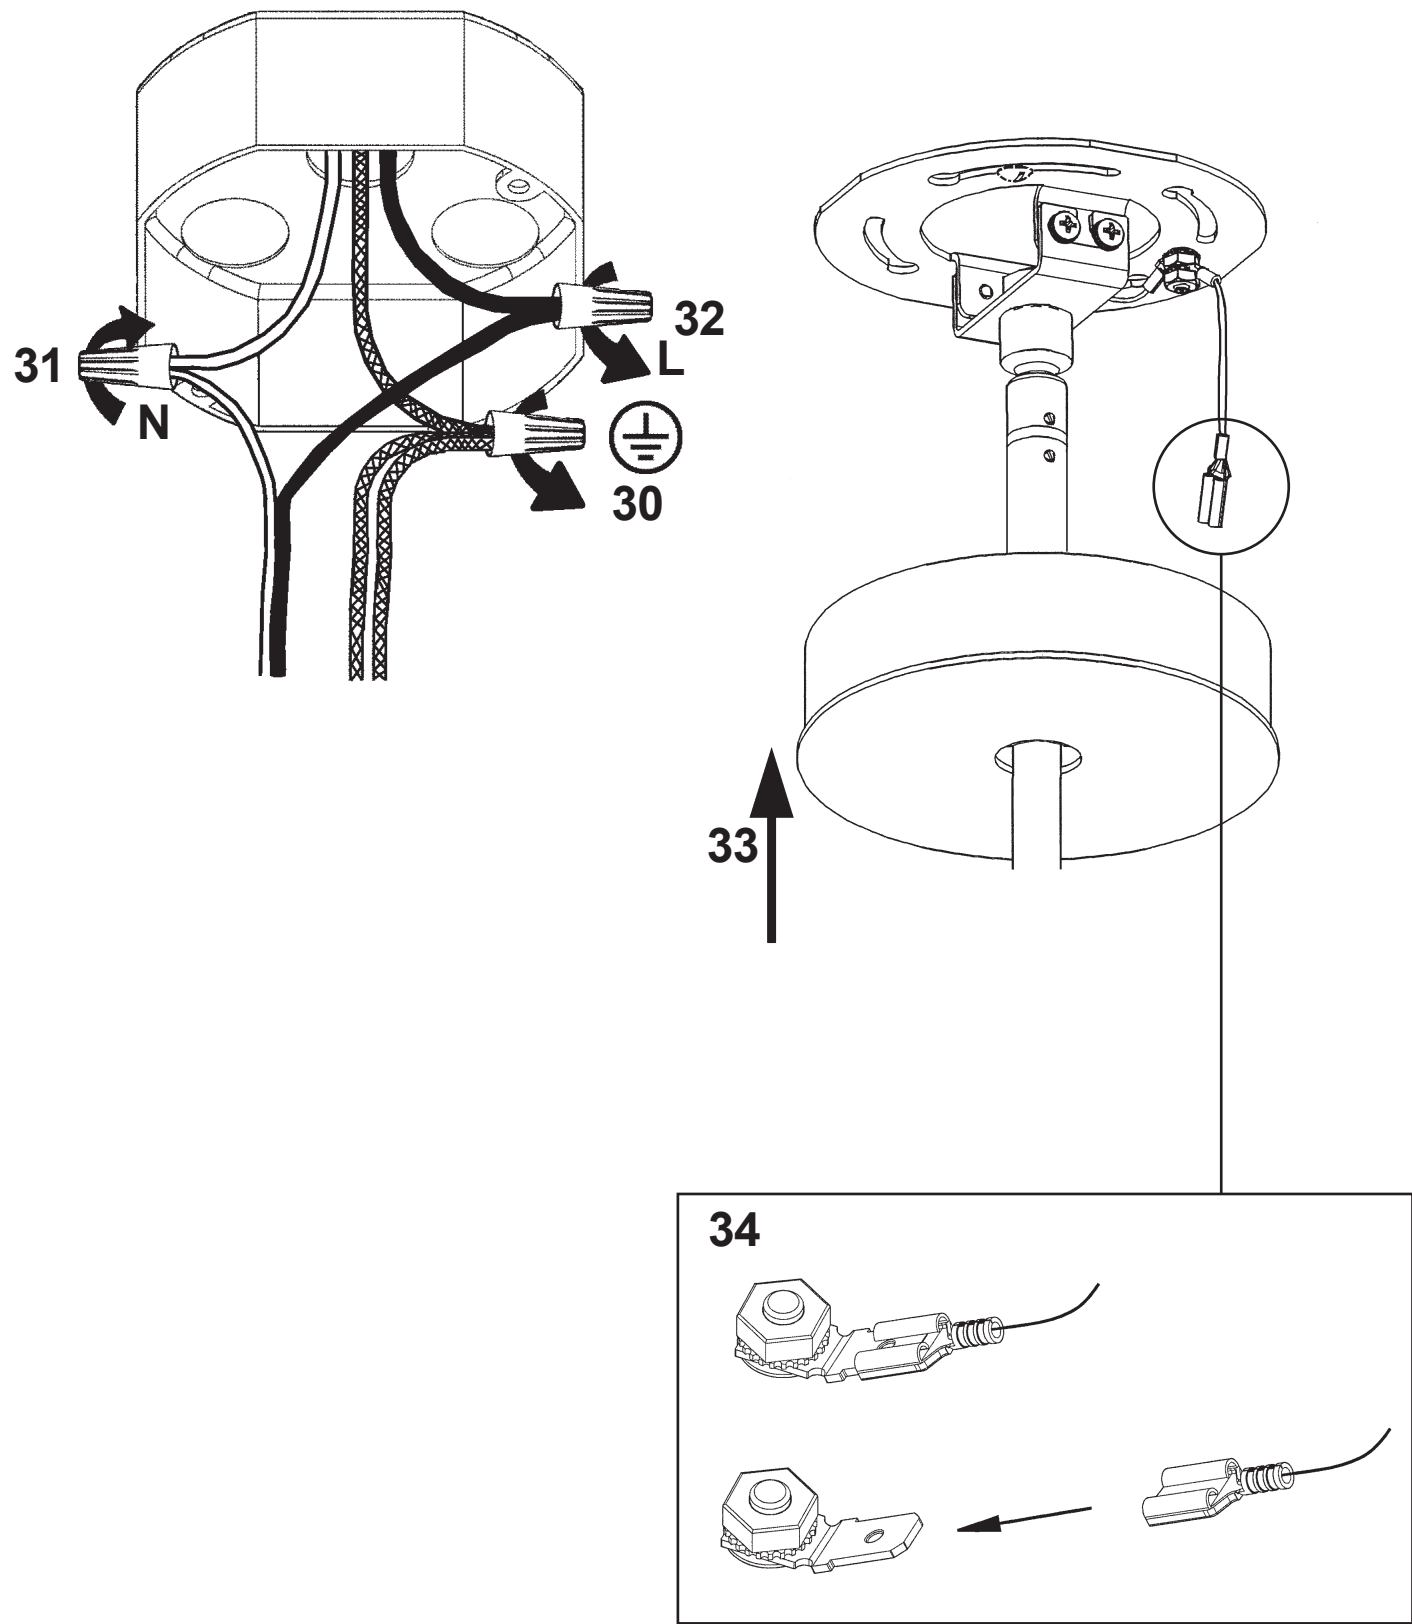

 **SCHONBEK** | 1870

SARELLA
RS83101N-__ __H

THIS DESIGN IS THE PROPRIETARY
TRADE DRESS/TRADEMARK OF
W SCHONBEK LLC.

10 Lights
Length: 40-1/2"
Width: 24-1/2"
Height: 30"
Hanging Weight: 25lbs.

 **SCHONBEK** | 1870

			S					
MAX 60 W	110-120 V							

1

1 X  : 400/16S

1 X  : 11384S

 **SCHONBEK** | 1870

SARELLA
RS83101N-__ __R

THIS DESIGN IS THE PROPRIETARY
TRADE DRESS/TRADEMARK OF
W SCHONBEK LLC.

10 Lights
Length: 40-1/2"
Width: 24-1/2"
Height: 30"
Hanging Weight: 25lbs.

 **SCHONBEK** | 1870

			S					
MAX 60 W	110-120 V							

1

1 X  : 400/16S

 **SCHONBEK** | 1870

SARELLA
RS83101N-__ __S

THIS DESIGN IS THE PROPRIETARY
TRADE DRESS/TRADEMARK OF
W SCHONBEK LLC.

10 Lights
Length: 40-1/2"
Width: 24-1/2"
Height: 30"
Hanging Weight: 25lbs.

 **SCHONBEK** | 1870

			S					
MAX 60 W	110-120 V							

1

1 X  : 400/16S