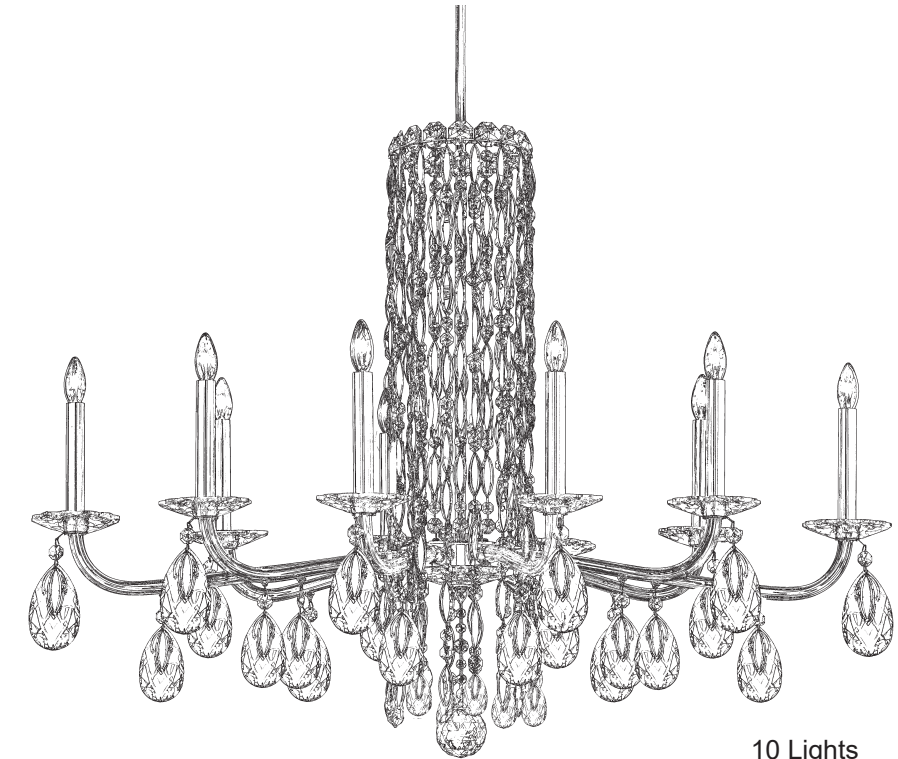

 **SCHONBEK** | 1870

SARELLA
RS83101N-__ __H

THIS DESIGN IS THE PROPRIETARY
TRADE DRESS/TRADEMARK OF
W SCHONBEK LLC.

10 Lights
Length: 40-1/2"
Width: 24-1/2"
Height: 30"
Hanging Weight: 25lbs.

 **SCHONBEK** | 1870

			S					
MAX 60 W	110-120 V							

1

1 X  : 400/16S

1 X  : 11384S

 **SCHONBEK** | 1870

SARELLA
RS83101N-__ __R

THIS DESIGN IS THE PROPRIETARY
TRADE DRESS/TRADEMARK OF
W SCHONBEK LLC.

10 Lights
Length: 40-1/2"
Width: 24-1/2"
Height: 30"
Hanging Weight: 25lbs.

 **SCHONBEK** | 1870

			S					
MAX 60 W	110-120 V							

1

1 X  : 400/16S

 **SCHONBEK** | 1870

SARELLA
RS83101N-__ __S

THIS DESIGN IS THE PROPRIETARY
TRADE DRESS/TRADEMARK OF
W SCHONBEK LLC.

10 Lights
Length: 40-1/2"
Width: 24-1/2"
Height: 30"
Hanging Weight: 25lbs.