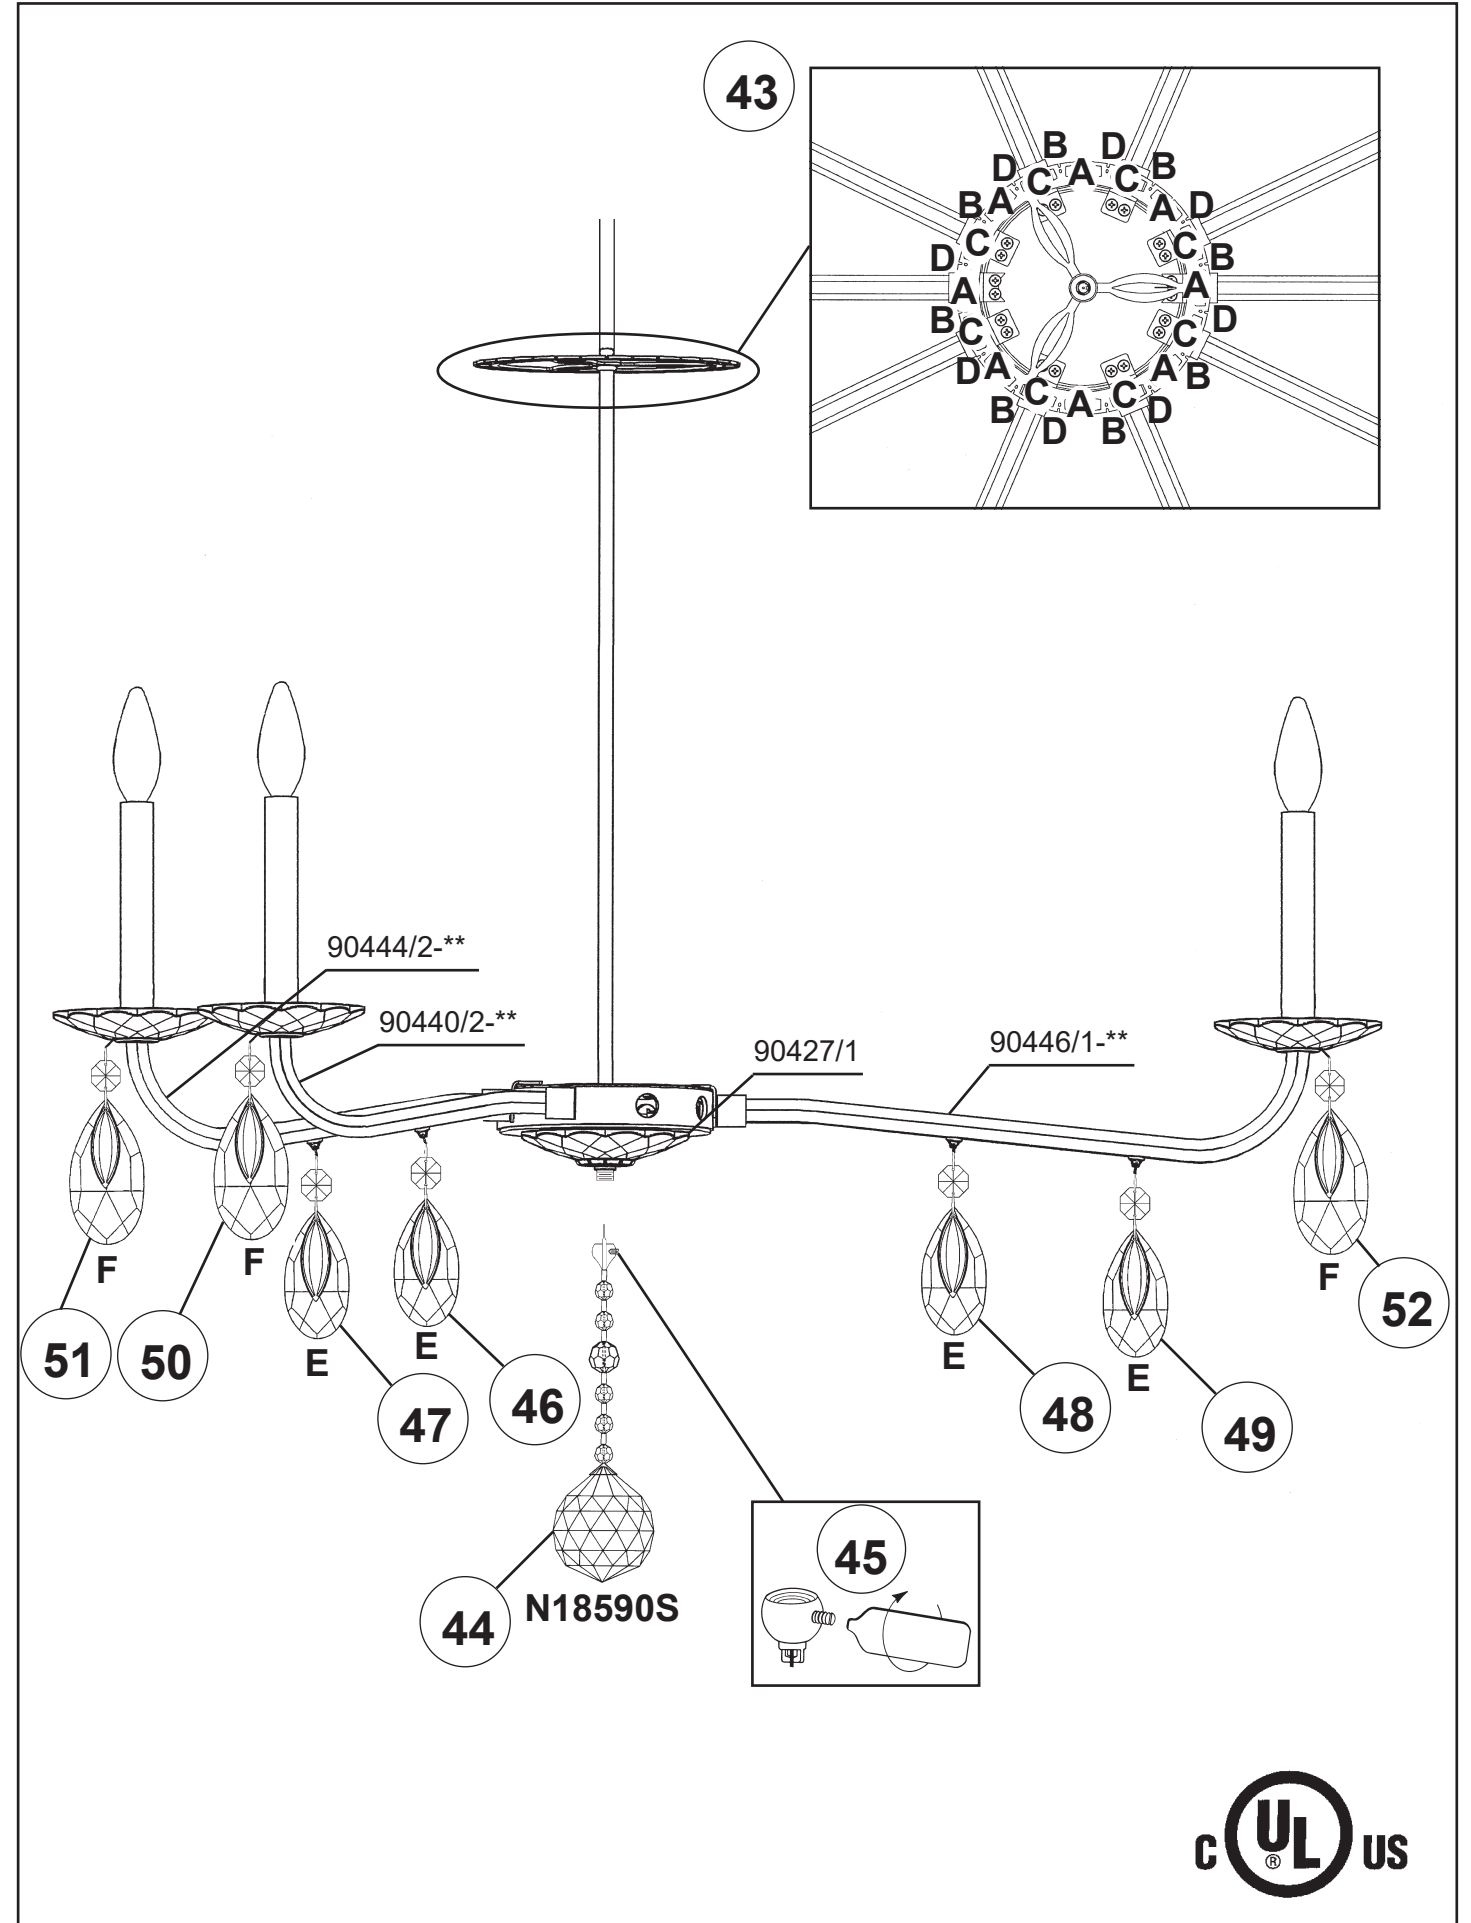

 **SCHONBEK** | 1870

SARELLA
RS83101N-__ __H

THIS DESIGN IS THE PROPRIETARY
TRADE DRESS/TRADEMARK OF
W SCHONBEK LLC.

10 Lights
Length: 40-1/2"
Width: 24-1/2"
Height: 30"
Hanging Weight: 25lbs.

 **SCHONBEK** | 1870

			S					
MAX 60 W	110-120 V							

1

1 X  : 400/16S

1 X  : 11384S

 **SCHONBEK** | 1870

SARELLA
RS83101N-__ __R

THIS DESIGN IS THE PROPRIETARY
TRADE DRESS/TRADEMARK OF
W SCHONBEK LLC.

10 Lights
Length: 40-1/2"
Width: 24-1/2"
Height: 30"
Hanging Weight: 25lbs.

 **SCHONBEK** | 1870

			S					
MAX 60 W	110-120 V							

1

1 X  : 400/16S

 **SCHONBEK** | 1870

SARELLA
RS83101N-__ __S

THIS DESIGN IS THE PROPRIETARY
TRADE DRESS/TRADEMARK OF
W SCHONBEK LLC.

10 Lights
Length: 40-1/2"
Width: 24-1/2"
Height: 30"
Hanging Weight: 25lbs.

 **SCHONBEK** | 1870

			S					
MAX 60 W	110-120 V							

1

1 X  : 400/16S