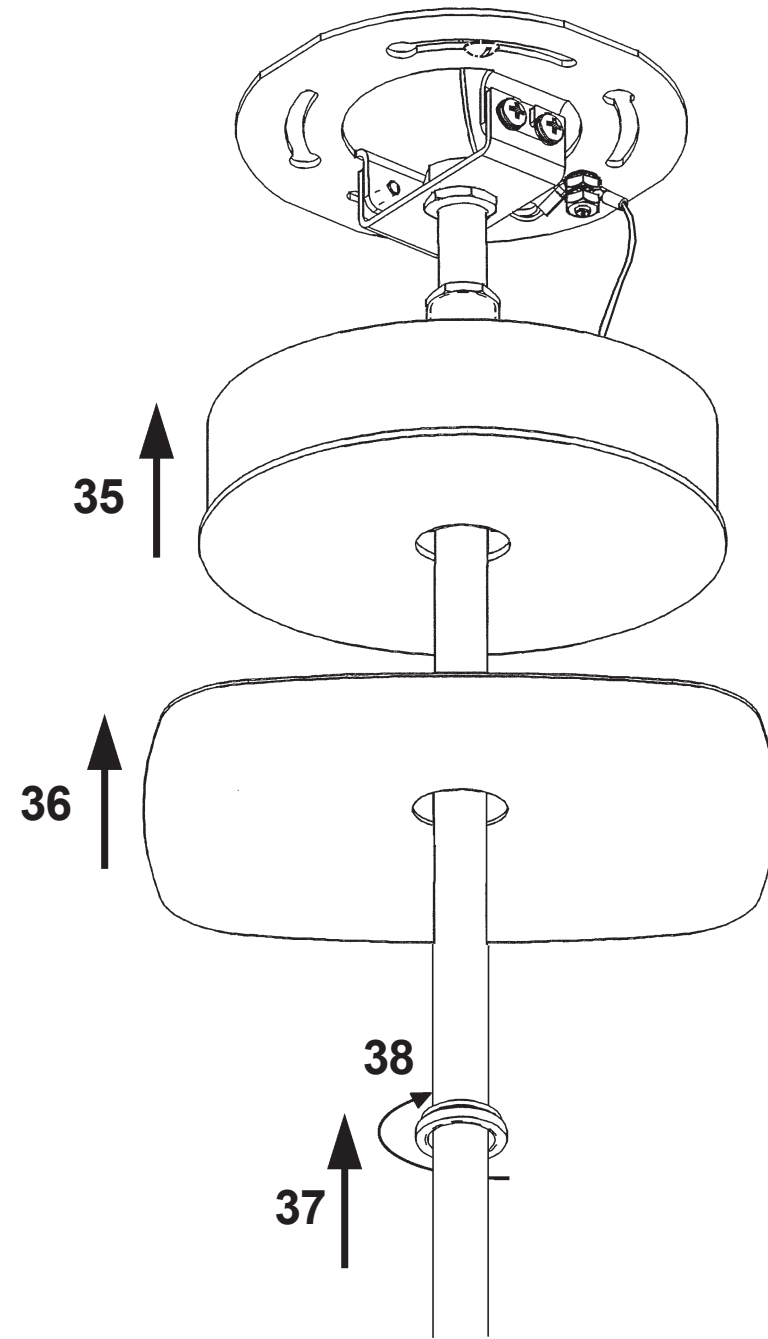

 **SCHONBEK** | 1870

SARELLA
RS83101N-__ __H

THIS DESIGN IS THE PROPRIETARY
TRADE DRESS/TRADEMARK OF
W SCHONBEK LLC.

10 Lights
Length: 40-1/2"
Width: 24-1/2"
Height: 30"
Hanging Weight: 25lbs.

 **SCHONBEK** | 1870

			S					
MAX 60 W	110-120 V							

1

1 X  : 400/16S

1 X  : 11384S

 **SCHONBEK** | 1870

SARELLA
RS83101N-__ __R

THIS DESIGN IS THE PROPRIETARY
TRADE DRESS/TRADEMARK OF
W SCHONBEK LLC.

10 Lights
Length: 40-1/2"
Width: 24-1/2"
Height: 30"
Hanging Weight: 25lbs.

 **SCHONBEK** | 1870

			S					
MAX 60 W	110-120 V							

1

1 X  : 400/16S

 **SCHONBEK** | 1870

SARELLA
RS83101N-__ __S

THIS DESIGN IS THE PROPRIETARY
TRADE DRESS/TRADEMARK OF
W SCHONBEK LLC.

10 Lights
Length: 40-1/2"
Width: 24-1/2"
Height: 30"
Hanging Weight: 25lbs.

 **SCHONBEK** | 1870

			S					
MAX 60 W	110-120 V							

1

1 X  : 400/16S