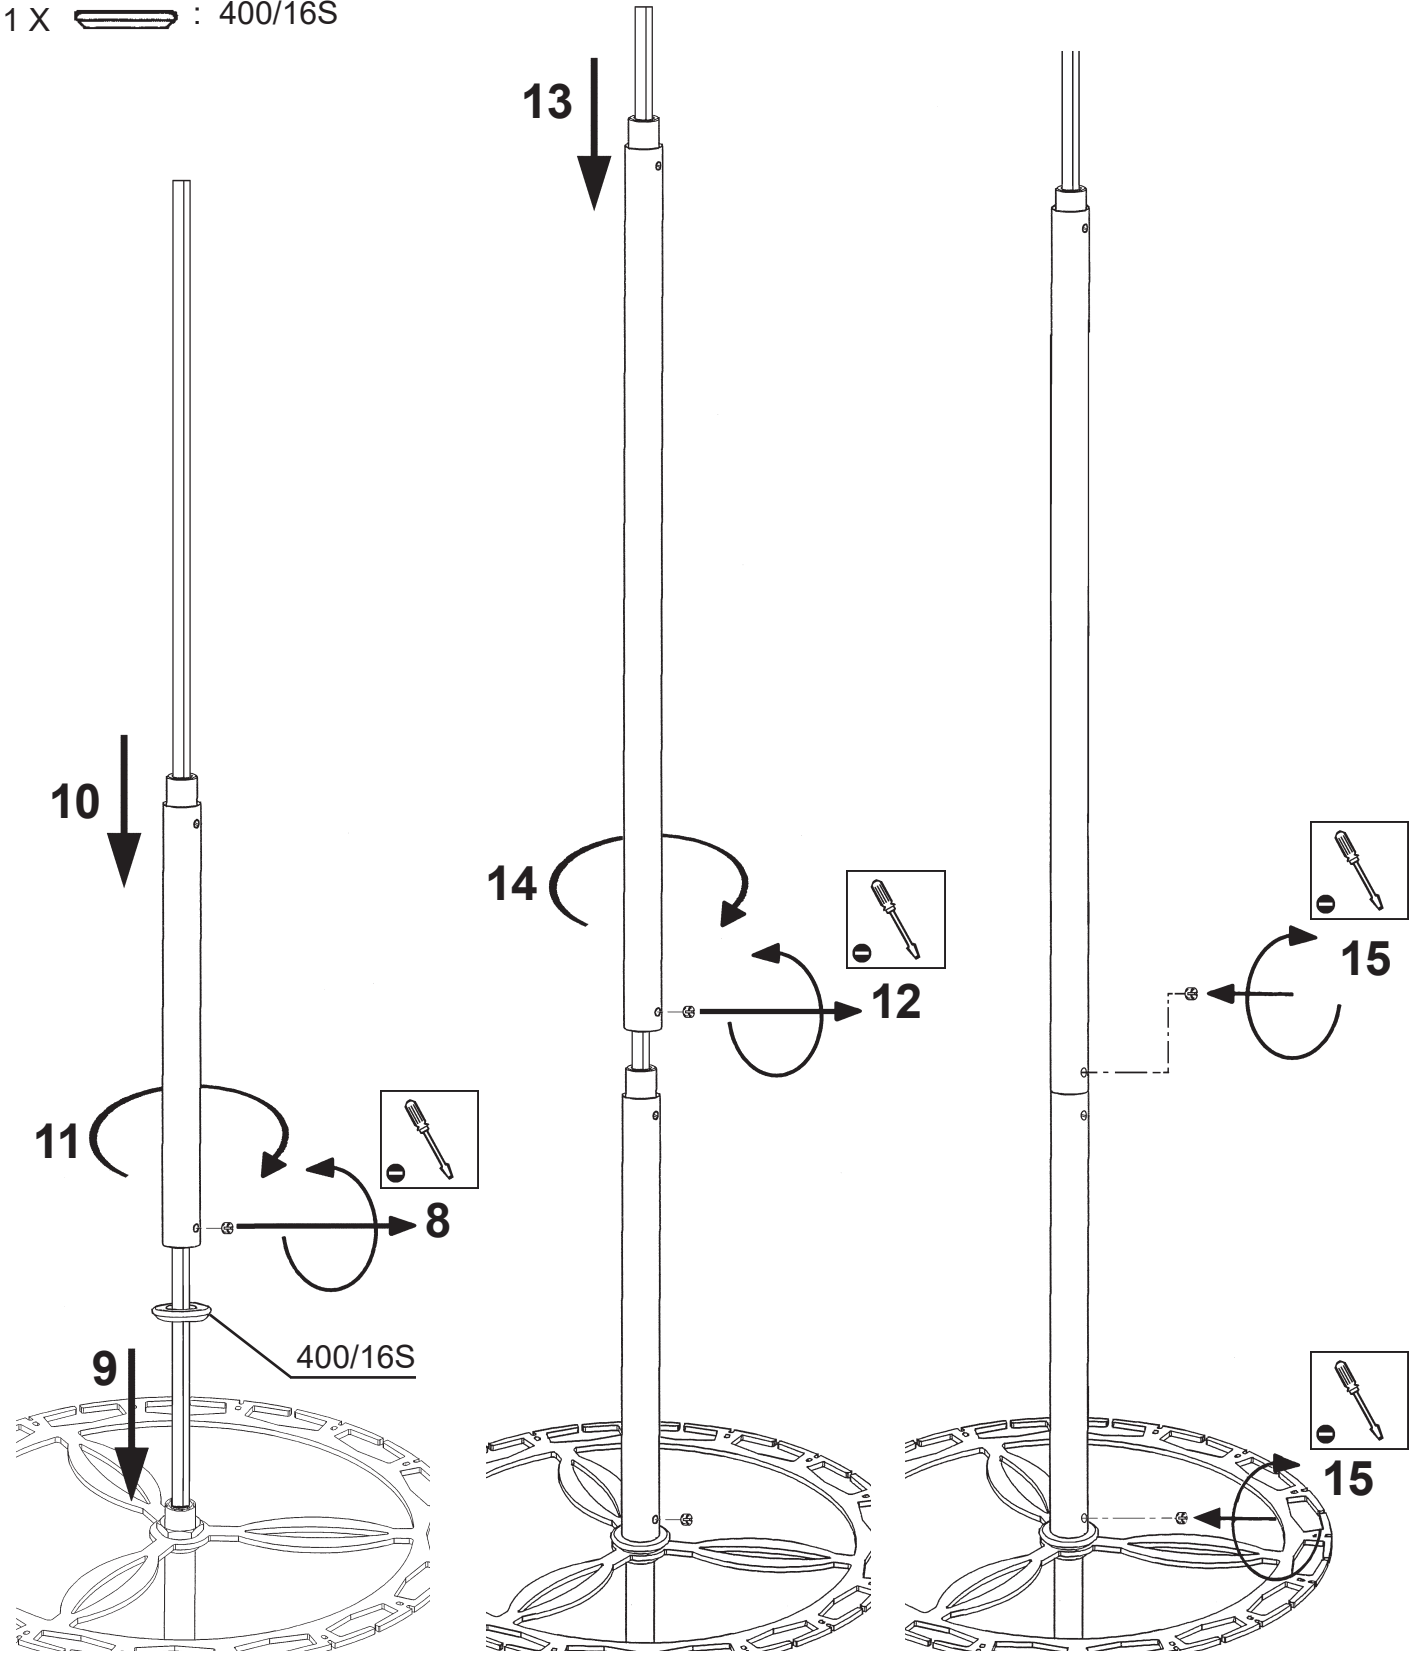

 **SCHONBEK** | 1870

SARELLA
RS83101N-__ __H

THIS DESIGN IS THE PROPRIETARY
TRADE DRESS/TRADEMARK OF
W SCHONBEK LLC.

10 Lights
Length: 40-1/2"
Width: 24-1/2"
Height: 30"
Hanging Weight: 25lbs.

 **SCHONBEK** | 1870

			S					
MAX 60 W	110-120 V							

1

1 X  : 400/16S

1 X  : 11384S

 **SCHONBEK** | 1870

SARELLA
RS83101N-__ __R

THIS DESIGN IS THE PROPRIETARY
TRADE DRESS/TRADEMARK OF
W SCHONBEK LLC.

10 Lights
Length: 40-1/2"
Width: 24-1/2"
Height: 30"
Hanging Weight: 25lbs.

 **SCHONBEK** | 1870

			S					
MAX 60 W	110-120 V							

1

1 X  : 400/16S

 **SCHONBEK** | 1870

SARELLA
RS83101N-__ __S

THIS DESIGN IS THE PROPRIETARY
TRADE DRESS/TRADEMARK OF
W SCHONBEK LLC.

10 Lights
Length: 40-1/2"
Width: 24-1/2"
Height: 30"
Hanging Weight: 25lbs.

 **SCHONBEK** | 1870

			S					
MAX 60 W	110-120 V							

1

1 X  : 400/16S