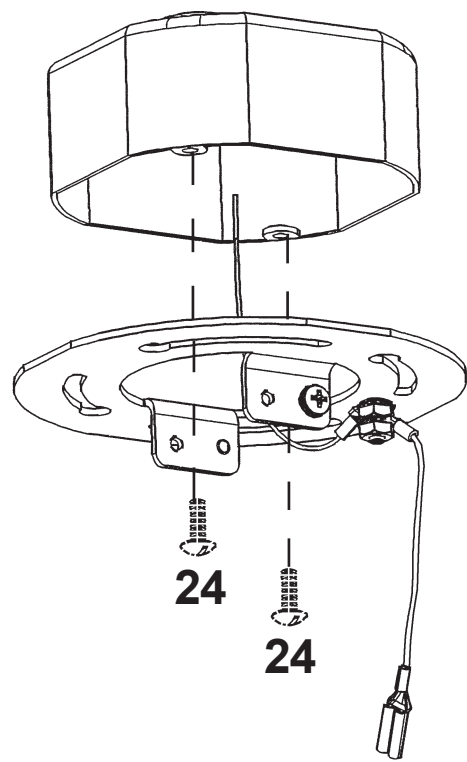

 **SCHONBEK** | 1870

SARELLA
RS83101N-__ __H

THIS DESIGN IS THE PROPRIETARY
TRADE DRESS/TRADEMARK OF
W SCHONBEK LLC.

10 Lights
Length: 40-1/2"
Width: 24-1/2"
Height: 30"
Hanging Weight: 25lbs.

 **SCHONBEK** | 1870

			S					
MAX 60 W	110-120 V							

1

1 X  : 400/16S

1 X  : 11384S

 **SCHONBEK** | 1870

SARELLA
RS83101N-__ __R

THIS DESIGN IS THE PROPRIETARY
TRADE DRESS/TRADEMARK OF
W SCHONBEK LLC.

10 Lights
Length: 40-1/2"
Width: 24-1/2"
Height: 30"
Hanging Weight: 25lbs.

 **SCHONBEK** | 1870

			S					
MAX 60 W	110-120 V							

1

1 X  : 400/16S

 **SCHONBEK** | 1870

SARELLA
RS83101N-__ __S

THIS DESIGN IS THE PROPRIETARY
TRADE DRESS/TRADEMARK OF
W SCHONBEK LLC.

10 Lights
Length: 40-1/2"
Width: 24-1/2"
Height: 30"
Hanging Weight: 25lbs.