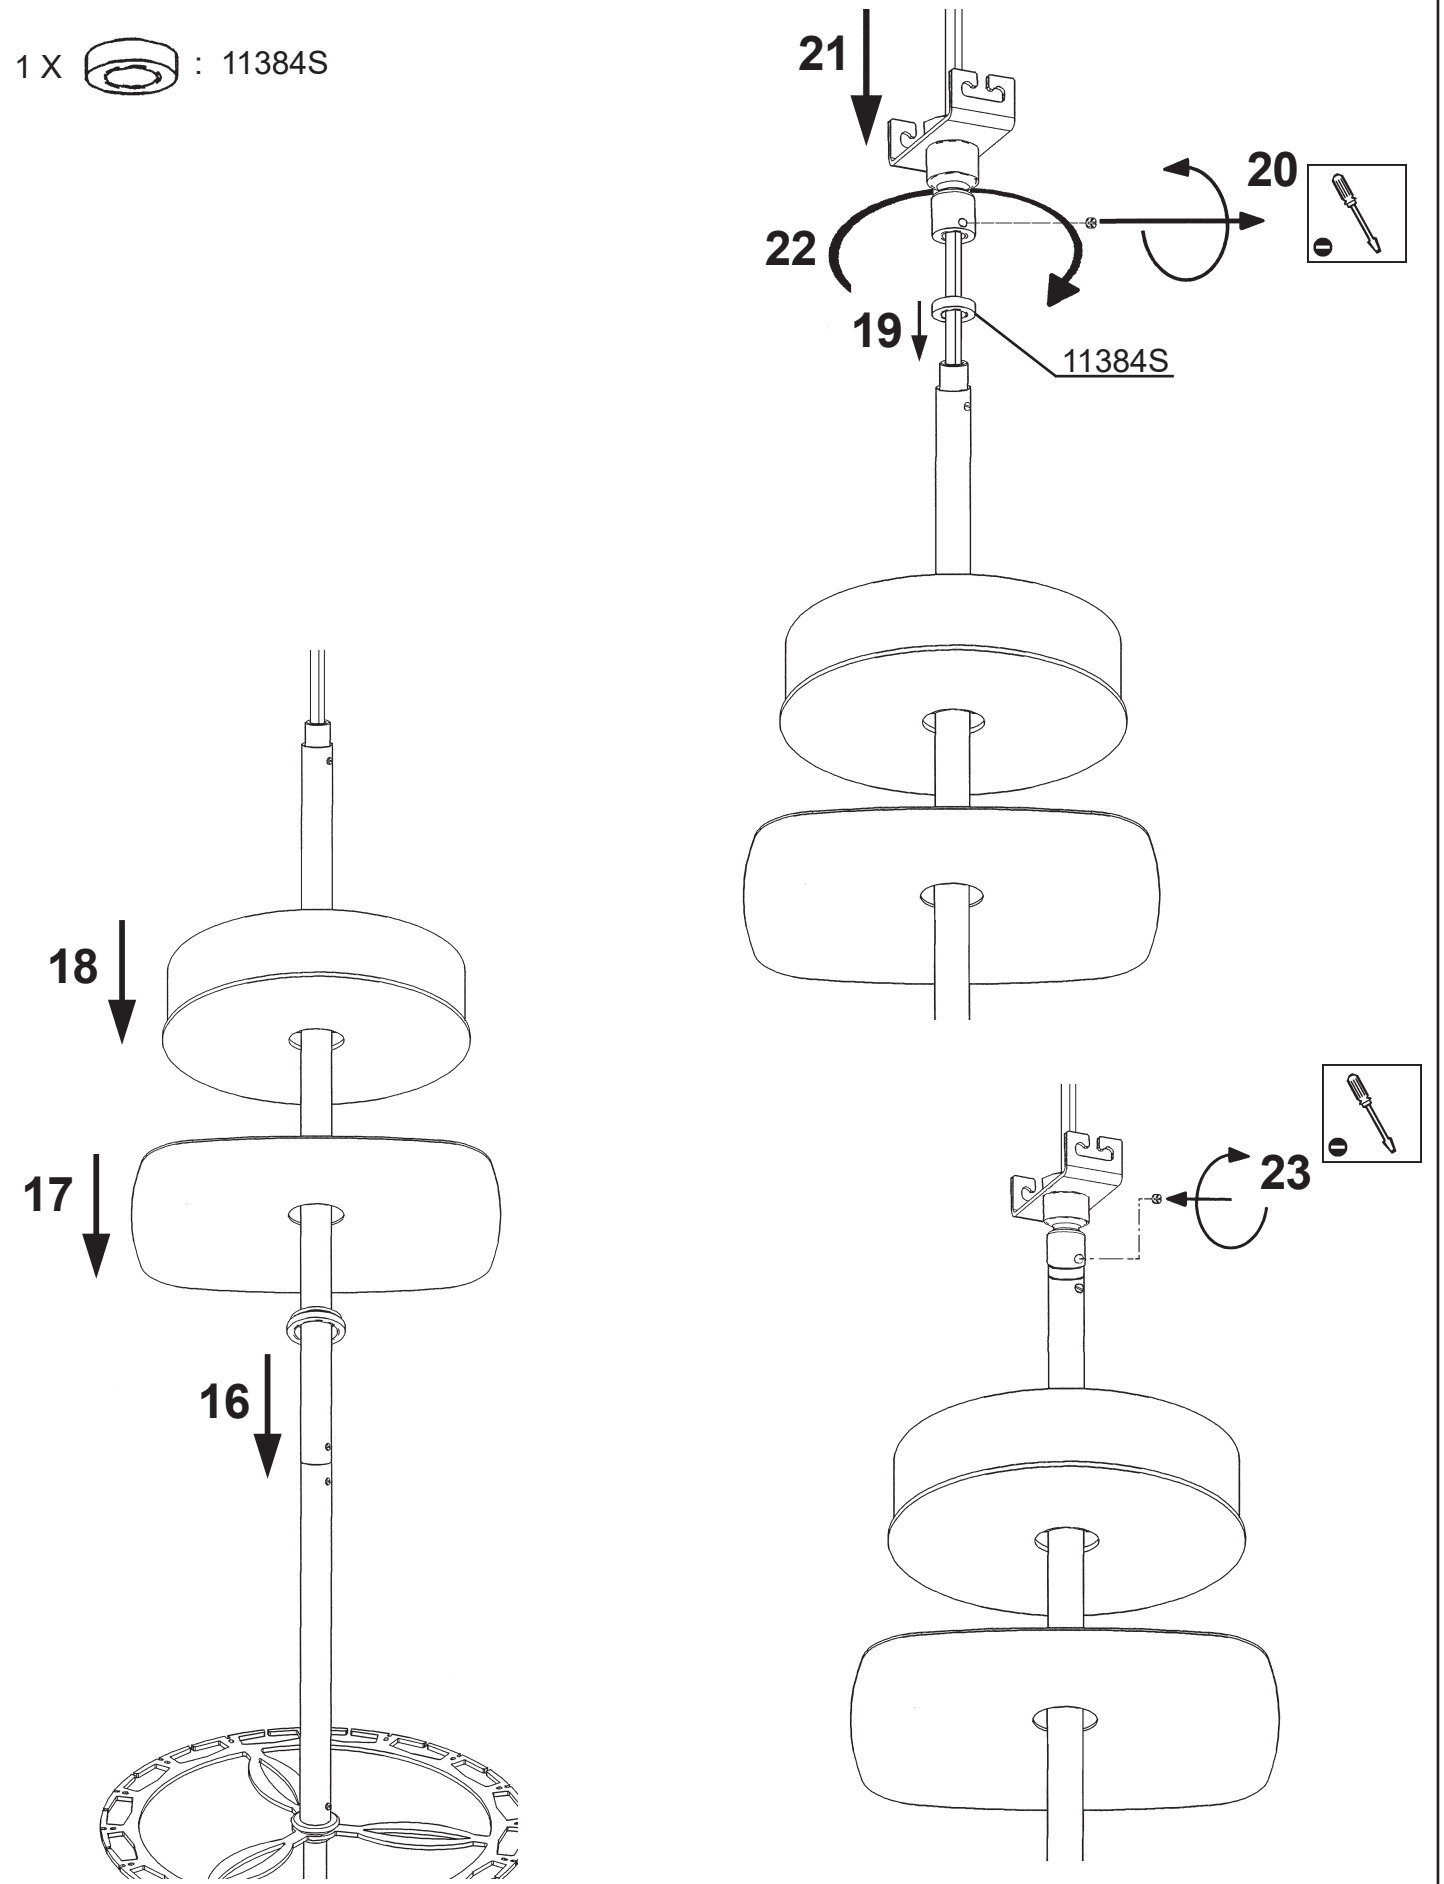

 **SCHONBEK** | 1870

SARELLA
RS83101N-__ __H

THIS DESIGN IS THE PROPRIETARY
TRADE DRESS/TRADEMARK OF
W SCHONBEK LLC.

10 Lights
Length: 40-1/2"
Width: 24-1/2"
Height: 30"
Hanging Weight: 25lbs.

 **SCHONBEK** | 1870

			S					
MAX 60 W	110-120 V							

1

1 X  : 400/16S

1 X  : 11384S

 **SCHONBEK** | 1870

SARELLA
RS83101N-__ __R

THIS DESIGN IS THE PROPRIETARY
TRADE DRESS/TRADEMARK OF
W SCHONBEK LLC.

10 Lights
Length: 40-1/2"
Width: 24-1/2"
Height: 30"
Hanging Weight: 25lbs.

 **SCHONBEK** | 1870

			S					
MAX 60 W	110-120 V							

1

1 X  : 400/16S

 **SCHONBEK** | 1870

SARELLA
RS83101N-__ __S

THIS DESIGN IS THE PROPRIETARY
TRADE DRESS/TRADEMARK OF
W SCHONBEK LLC.

10 Lights
Length: 40-1/2"
Width: 24-1/2"
Height: 30"
Hanging Weight: 25lbs.