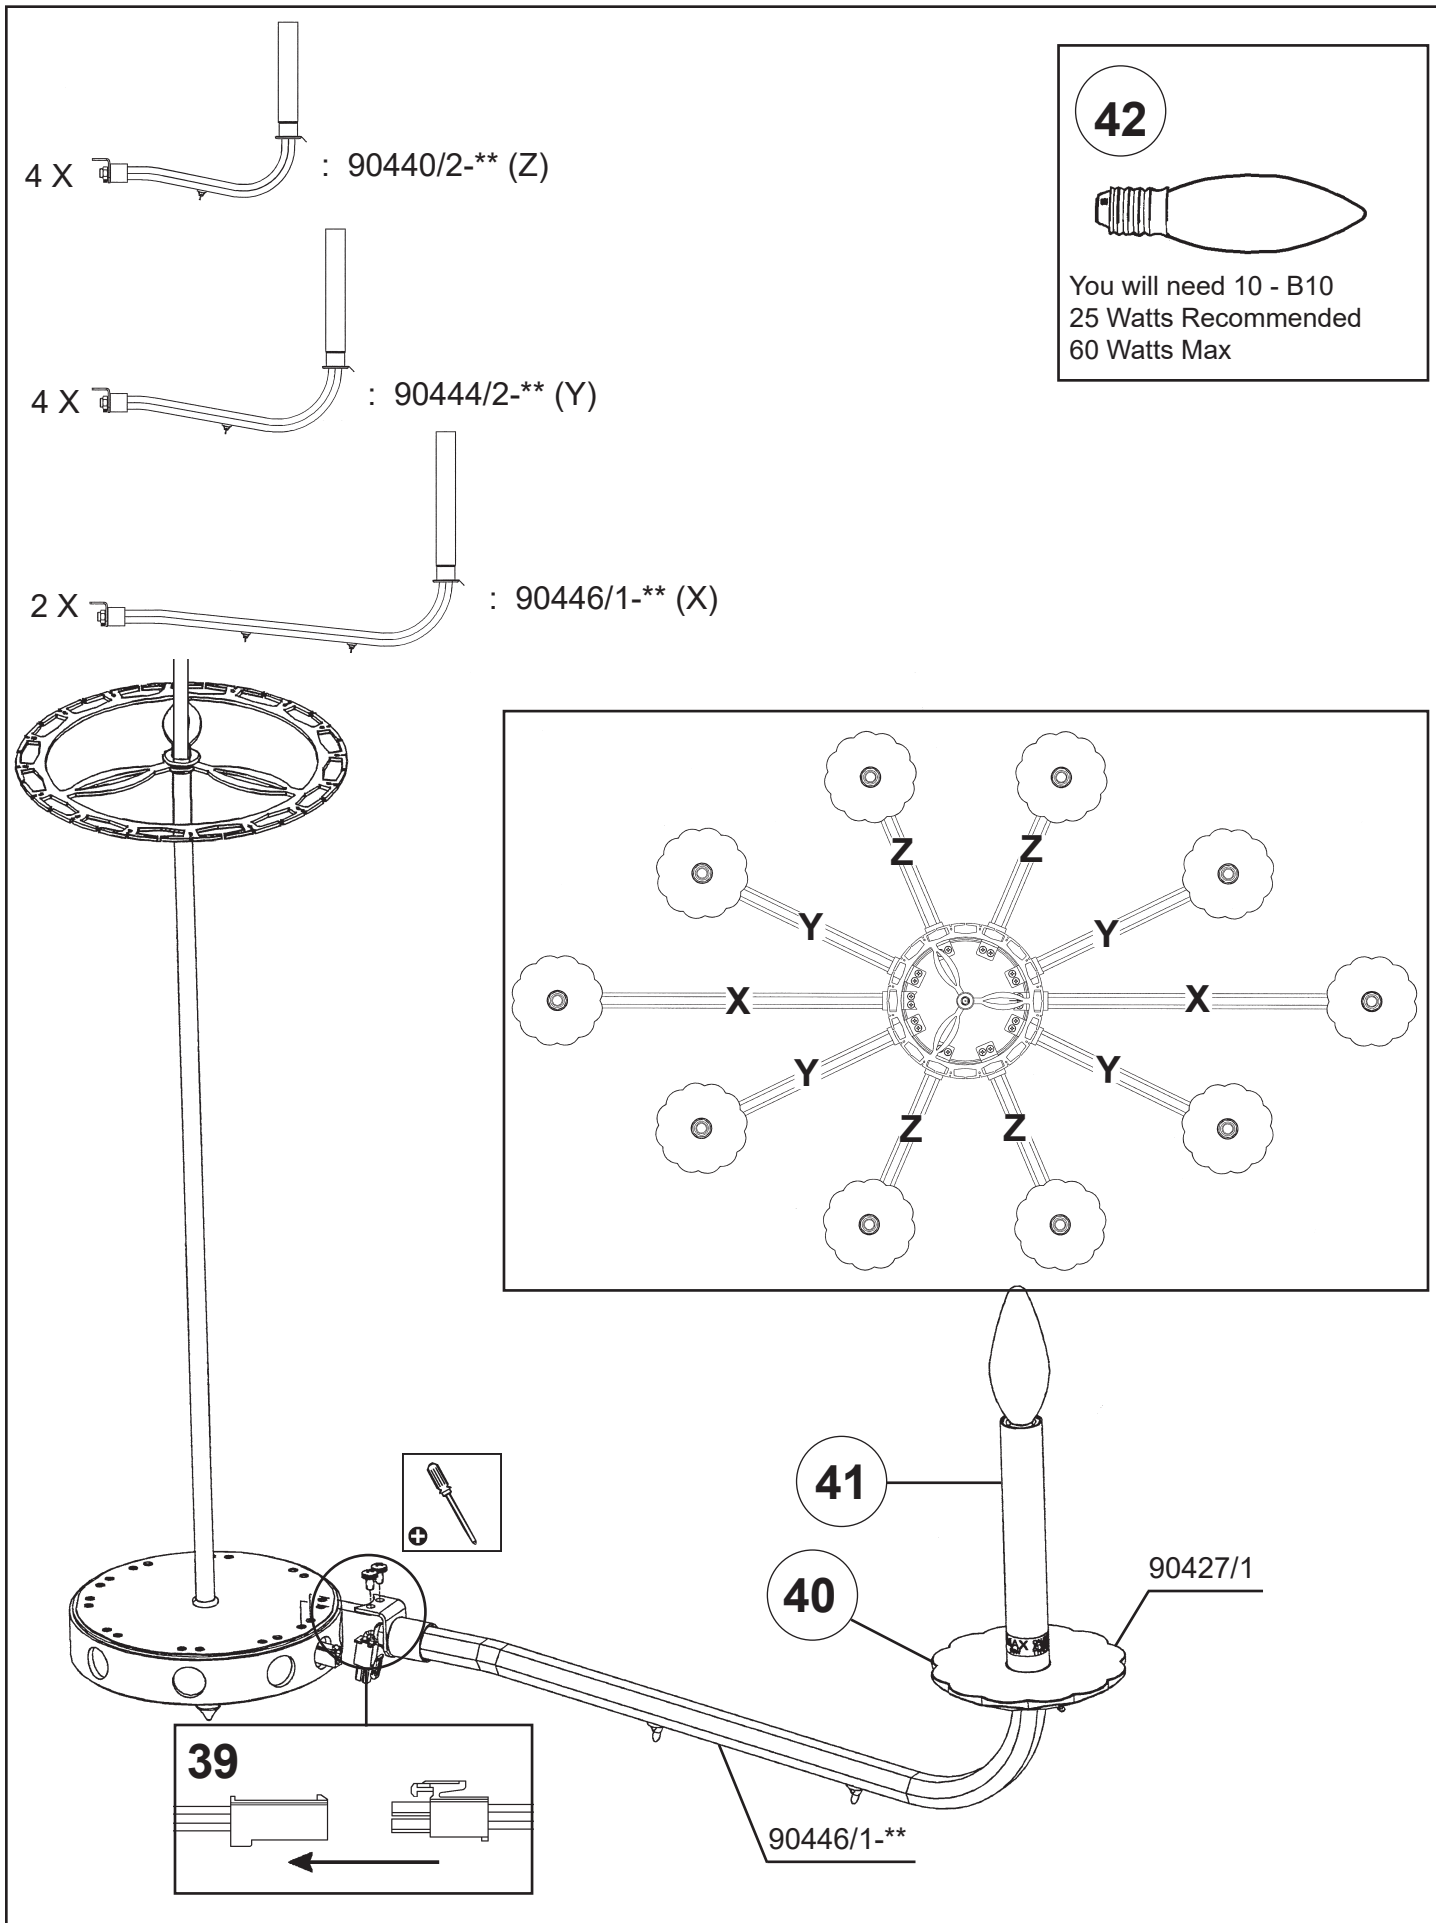

 **SCHONBEK** | 1870

SARELLA
RS83101N-__ __H

THIS DESIGN IS THE PROPRIETARY
TRADE DRESS/TRADEMARK OF
W SCHONBEK LLC.

10 Lights
Length: 40-1/2"
Width: 24-1/2"
Height: 30"
Hanging Weight: 25lbs.

 **SCHONBEK** | 1870

			S					
MAX 60 W	110-120 V							

1

1 X  : 400/16S

1 X  : 11384S

 **SCHONBEK** | 1870

SARELLA
RS83101N-__ __R

THIS DESIGN IS THE PROPRIETARY
TRADE DRESS/TRADEMARK OF
W SCHONBEK LLC.

10 Lights
Length: 40-1/2"
Width: 24-1/2"
Height: 30"
Hanging Weight: 25lbs.

 **SCHONBEK** | 1870

			S					
MAX 60 W	110-120 V							

1

1 X  : 400/16S

 **SCHONBEK** | 1870

SARELLA
RS83101N-__ __S

THIS DESIGN IS THE PROPRIETARY
TRADE DRESS/TRADEMARK OF
W SCHONBEK LLC.

10 Lights
Length: 40-1/2"
Width: 24-1/2"
Height: 30"
Hanging Weight: 25lbs.

 **SCHONBEK** | 1870

			S					
MAX 60 W	110-120 V							

1

1 X  : 400/16S