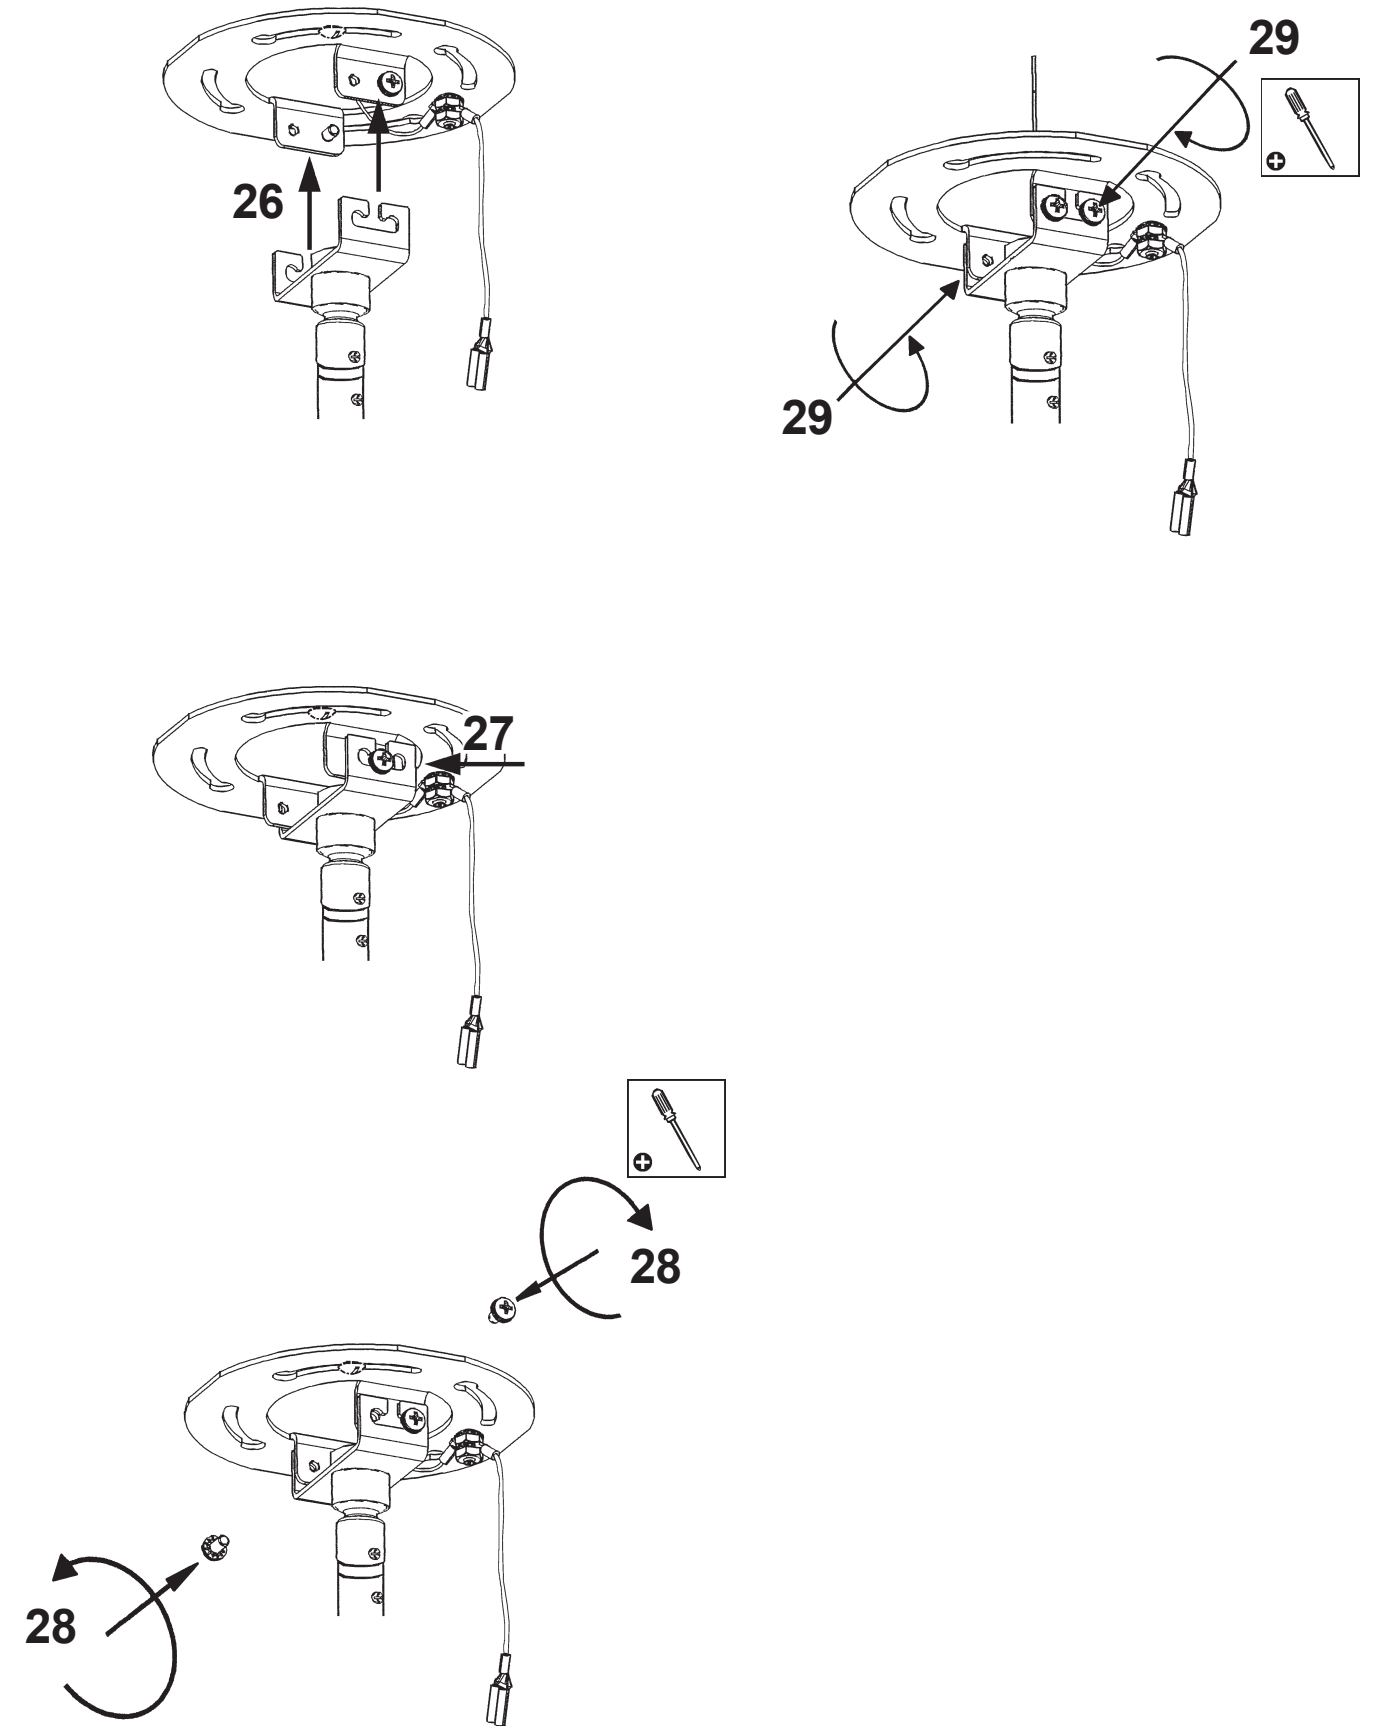

 **SCHONBEK** | 1870

SARELLA
RS83101N-__ __H

THIS DESIGN IS THE PROPRIETARY
TRADE DRESS/TRADEMARK OF
W SCHONBEK LLC.

10 Lights
Length: 40-1/2"
Width: 24-1/2"
Height: 30"
Hanging Weight: 25lbs.

 **SCHONBEK** | 1870

			S					
MAX 60 W	110-120 V							

1

1 X  : 400/16S

1 X  : 11384S

 **SCHONBEK** | 1870

SARELLA
RS83101N-__ __R

THIS DESIGN IS THE PROPRIETARY
TRADE DRESS/TRADEMARK OF
W SCHONBEK LLC.

10 Lights
Length: 40-1/2"
Width: 24-1/2"
Height: 30"
Hanging Weight: 25lbs.

 **SCHONBEK** | 1870

			S					
MAX 60 W	110-120 V							

1

1 X  : 400/16S

 **SCHONBEK** | 1870

SARELLA
RS83101N-__ __S

THIS DESIGN IS THE PROPRIETARY
TRADE DRESS/TRADEMARK OF
W SCHONBEK LLC.

10 Lights
Length: 40-1/2"
Width: 24-1/2"
Height: 30"
Hanging Weight: 25lbs.