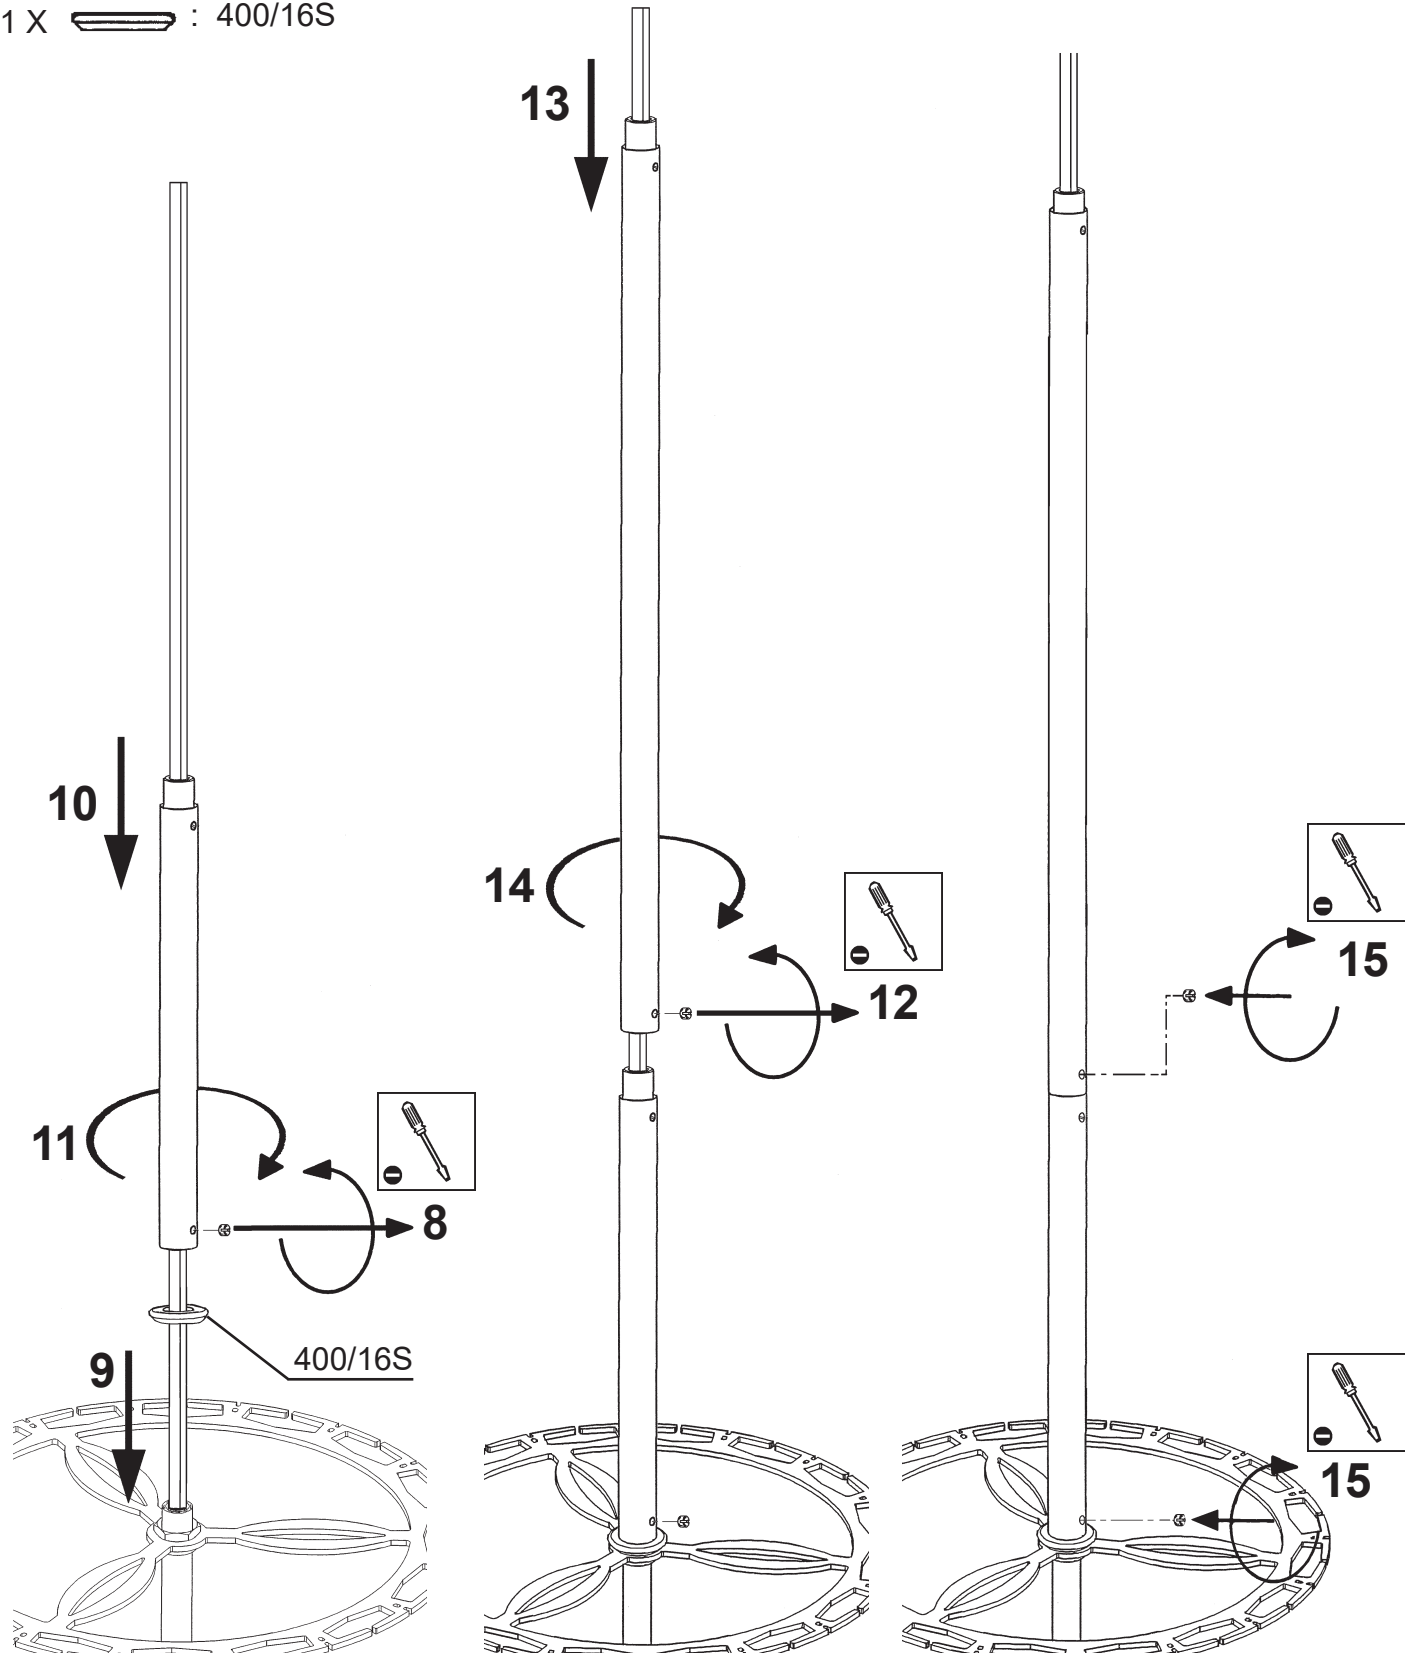

 **SCHONBEK** | 1870

SARELLA
RS83101N-__ __H

THIS DESIGN IS THE PROPRIETARY
TRADE DRESS/TRADEMARK OF
W SCHONBEK LLC.

10 Lights
Length: 40-1/2"
Width: 24-1/2"
Height: 30"
Hanging Weight: 25lbs.

 **SCHONBEK** | 1870

			S					
MAX 60 W	110-120 V							

1

1 X  : 400/16S

1 X  : 11384S

 **SCHONBEK** | 1870

SARELLA
RS83101N-__ __R

THIS DESIGN IS THE PROPRIETARY
TRADE DRESS/TRADEMARK OF
W SCHONBEK LLC.

10 Lights
Length: 40-1/2"
Width: 24-1/2"
Height: 30"
Hanging Weight: 25lbs.

 **SCHONBEK** | 1870

			S					
MAX 60 W	110-120 V							

1

1 X  : 400/16S

 **SCHONBEK** | 1870

SARELLA
RS83101N-__ __S

THIS DESIGN IS THE PROPRIETARY
TRADE DRESS/TRADEMARK OF
W SCHONBEK LLC.

10 Lights
Length: 40-1/2"
Width: 24-1/2"
Height: 30"
Hanging Weight: 25lbs.

 **SCHONBEK** | 1870

			S					
MAX 60 W	110-120 V							

1

1 X  : 400/16S