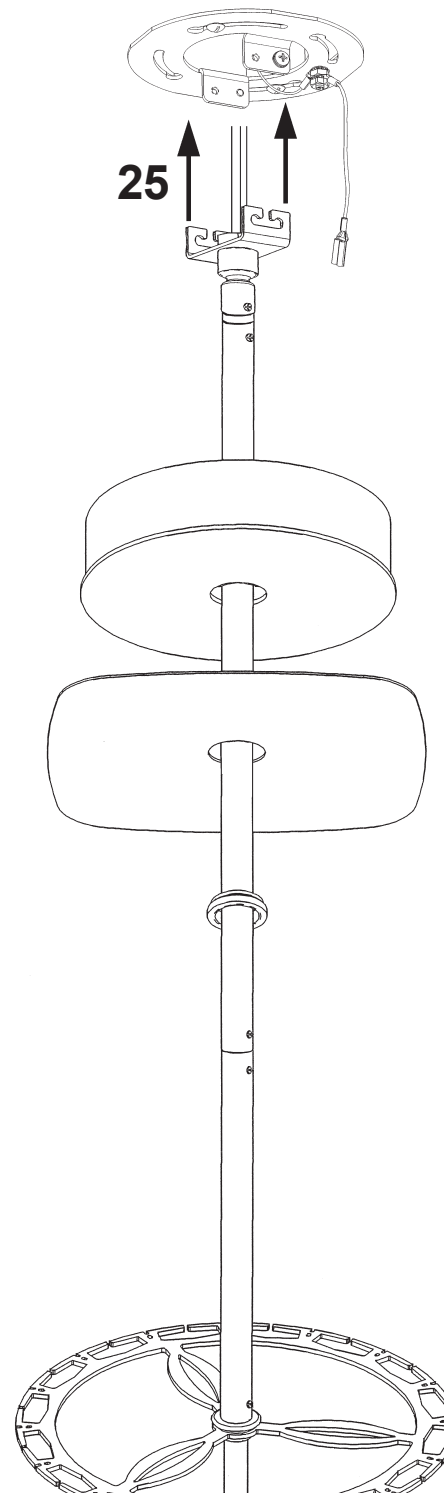

 **SCHONBEK** | 1870

SARELLA
RS83101N-__ __H

THIS DESIGN IS THE PROPRIETARY
TRADE DRESS/TRADEMARK OF
W SCHONBEK LLC.

10 Lights
Length: 40-1/2"
Width: 24-1/2"
Height: 30"
Hanging Weight: 25lbs.

 **SCHONBEK** | 1870

			S					
MAX 60 W	110-120 V							

1

1 X  : 400/16S

1 X  : 11384S

 **SCHONBEK** | 1870

SARELLA
RS83101N-__ __R

THIS DESIGN IS THE PROPRIETARY
TRADE DRESS/TRADEMARK OF
W SCHONBEK LLC.

10 Lights
Length: 40-1/2"
Width: 24-1/2"
Height: 30"
Hanging Weight: 25lbs.

 **SCHONBEK** | 1870

			S					
MAX 60 W	110-120 V							

1

1 X  : 400/16S

 **SCHONBEK** | 1870

SARELLA
RS83101N-__ __S

THIS DESIGN IS THE PROPRIETARY
TRADE DRESS/TRADEMARK OF
W SCHONBEK LLC.

10 Lights
Length: 40-1/2"
Width: 24-1/2"
Height: 30"
Hanging Weight: 25lbs.

 **SCHONBEK** | 1870

			S					
MAX 60 W	110-120 V							

1

1 X  : 400/16S