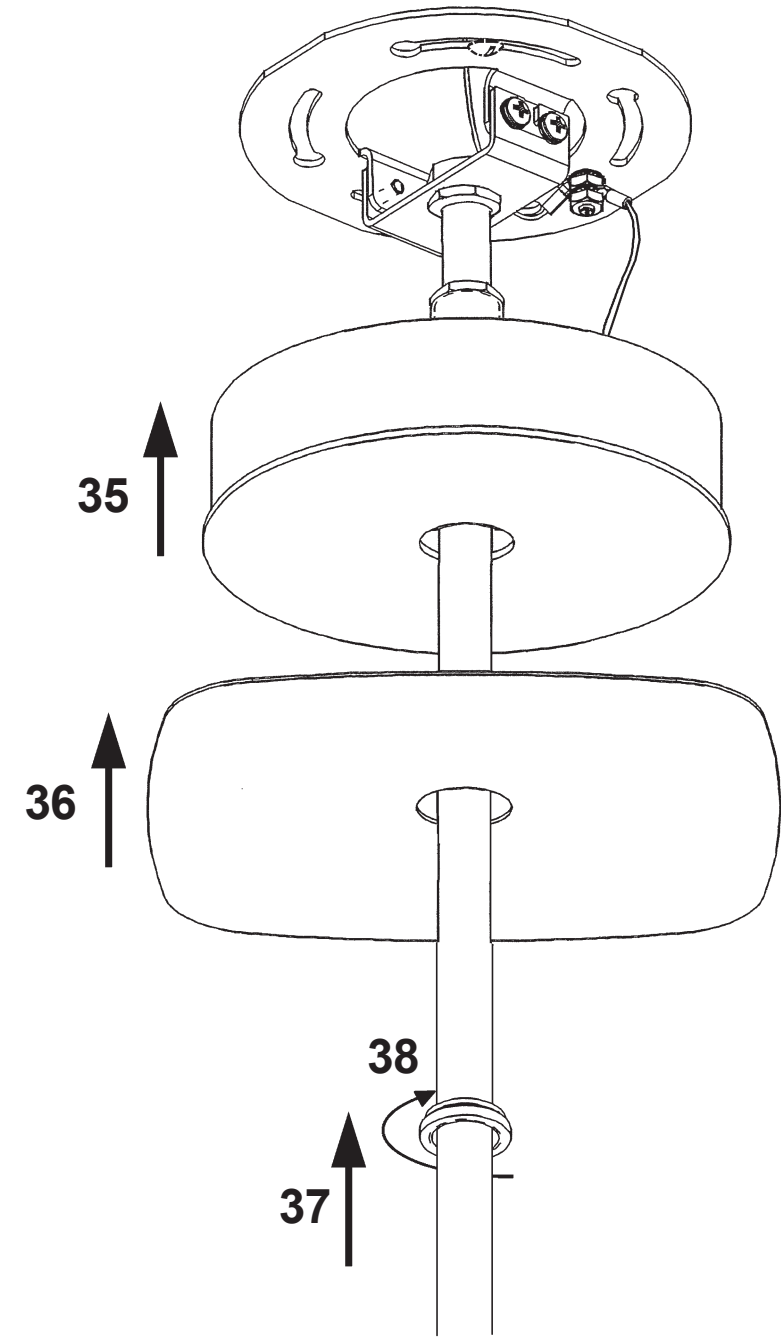

 **SCHONBEK** | 1870

SARELLA
RS83101N-__ __H

THIS DESIGN IS THE PROPRIETARY
TRADE DRESS/TRADEMARK OF
W SCHONBEK LLC.

10 Lights
Length: 40-1/2"
Width: 24-1/2"
Height: 30"
Hanging Weight: 25lbs.

 **SCHONBEK** | 1870

			S					
MAX 60 W	110-120 V							

1

1 X  : 400/16S

1 X  : 11384S

 **SCHONBEK** | 1870

SARELLA
RS83101N-__ __R

THIS DESIGN IS THE PROPRIETARY
TRADE DRESS/TRADEMARK OF
W SCHONBEK LLC.

10 Lights
Length: 40-1/2"
Width: 24-1/2"
Height: 30"
Hanging Weight: 25lbs.

 **SCHONBEK** | 1870

			S					
MAX 60 W	110-120 V							

1

1 X  : 400/16S

 **SCHONBEK** | 1870

SARELLA
RS83101N-__ __S

THIS DESIGN IS THE PROPRIETARY
TRADE DRESS/TRADEMARK OF
W SCHONBEK LLC.

10 Lights
Length: 40-1/2"
Width: 24-1/2"
Height: 30"
Hanging Weight: 25lbs.