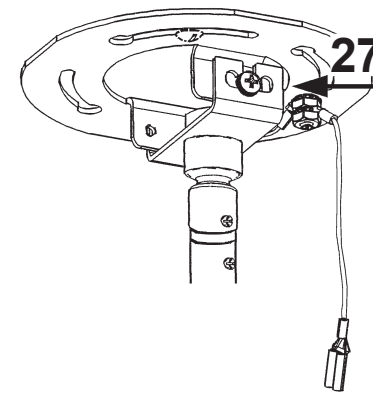

 **SCHONBEK** | 1870

SARELLA
RS83101N-__ __H

THIS DESIGN IS THE PROPRIETARY
TRADE DRESS/TRADEMARK OF
W SCHONBEK LLC.

10 Lights
Length: 40-1/2"
Width: 24-1/2"
Height: 30"
Hanging Weight: 25lbs.

 **SCHONBEK** | 1870

			S					
MAX 60 W	110-120 V							

1

1 X  : 400/16S

1 X  : 11384S

 **SCHONBEK** | 1870

SARELLA
RS83101N-__ __R

THIS DESIGN IS THE PROPRIETARY
TRADE DRESS/TRADEMARK OF
W SCHONBEK LLC.

10 Lights
Length: 40-1/2"
Width: 24-1/2"
Height: 30"
Hanging Weight: 25lbs.

 **SCHONBEK** | 1870

			S					
MAX 60 W	110-120 V							

1

1 X  : 400/16S

 **SCHONBEK** | 1870

SARELLA
RS83101N-__ __S

THIS DESIGN IS THE PROPRIETARY
TRADE DRESS/TRADEMARK OF
W SCHONBEK LLC.

10 Lights
Length: 40-1/2"
Width: 24-1/2"
Height: 30"
Hanging Weight: 25lbs.