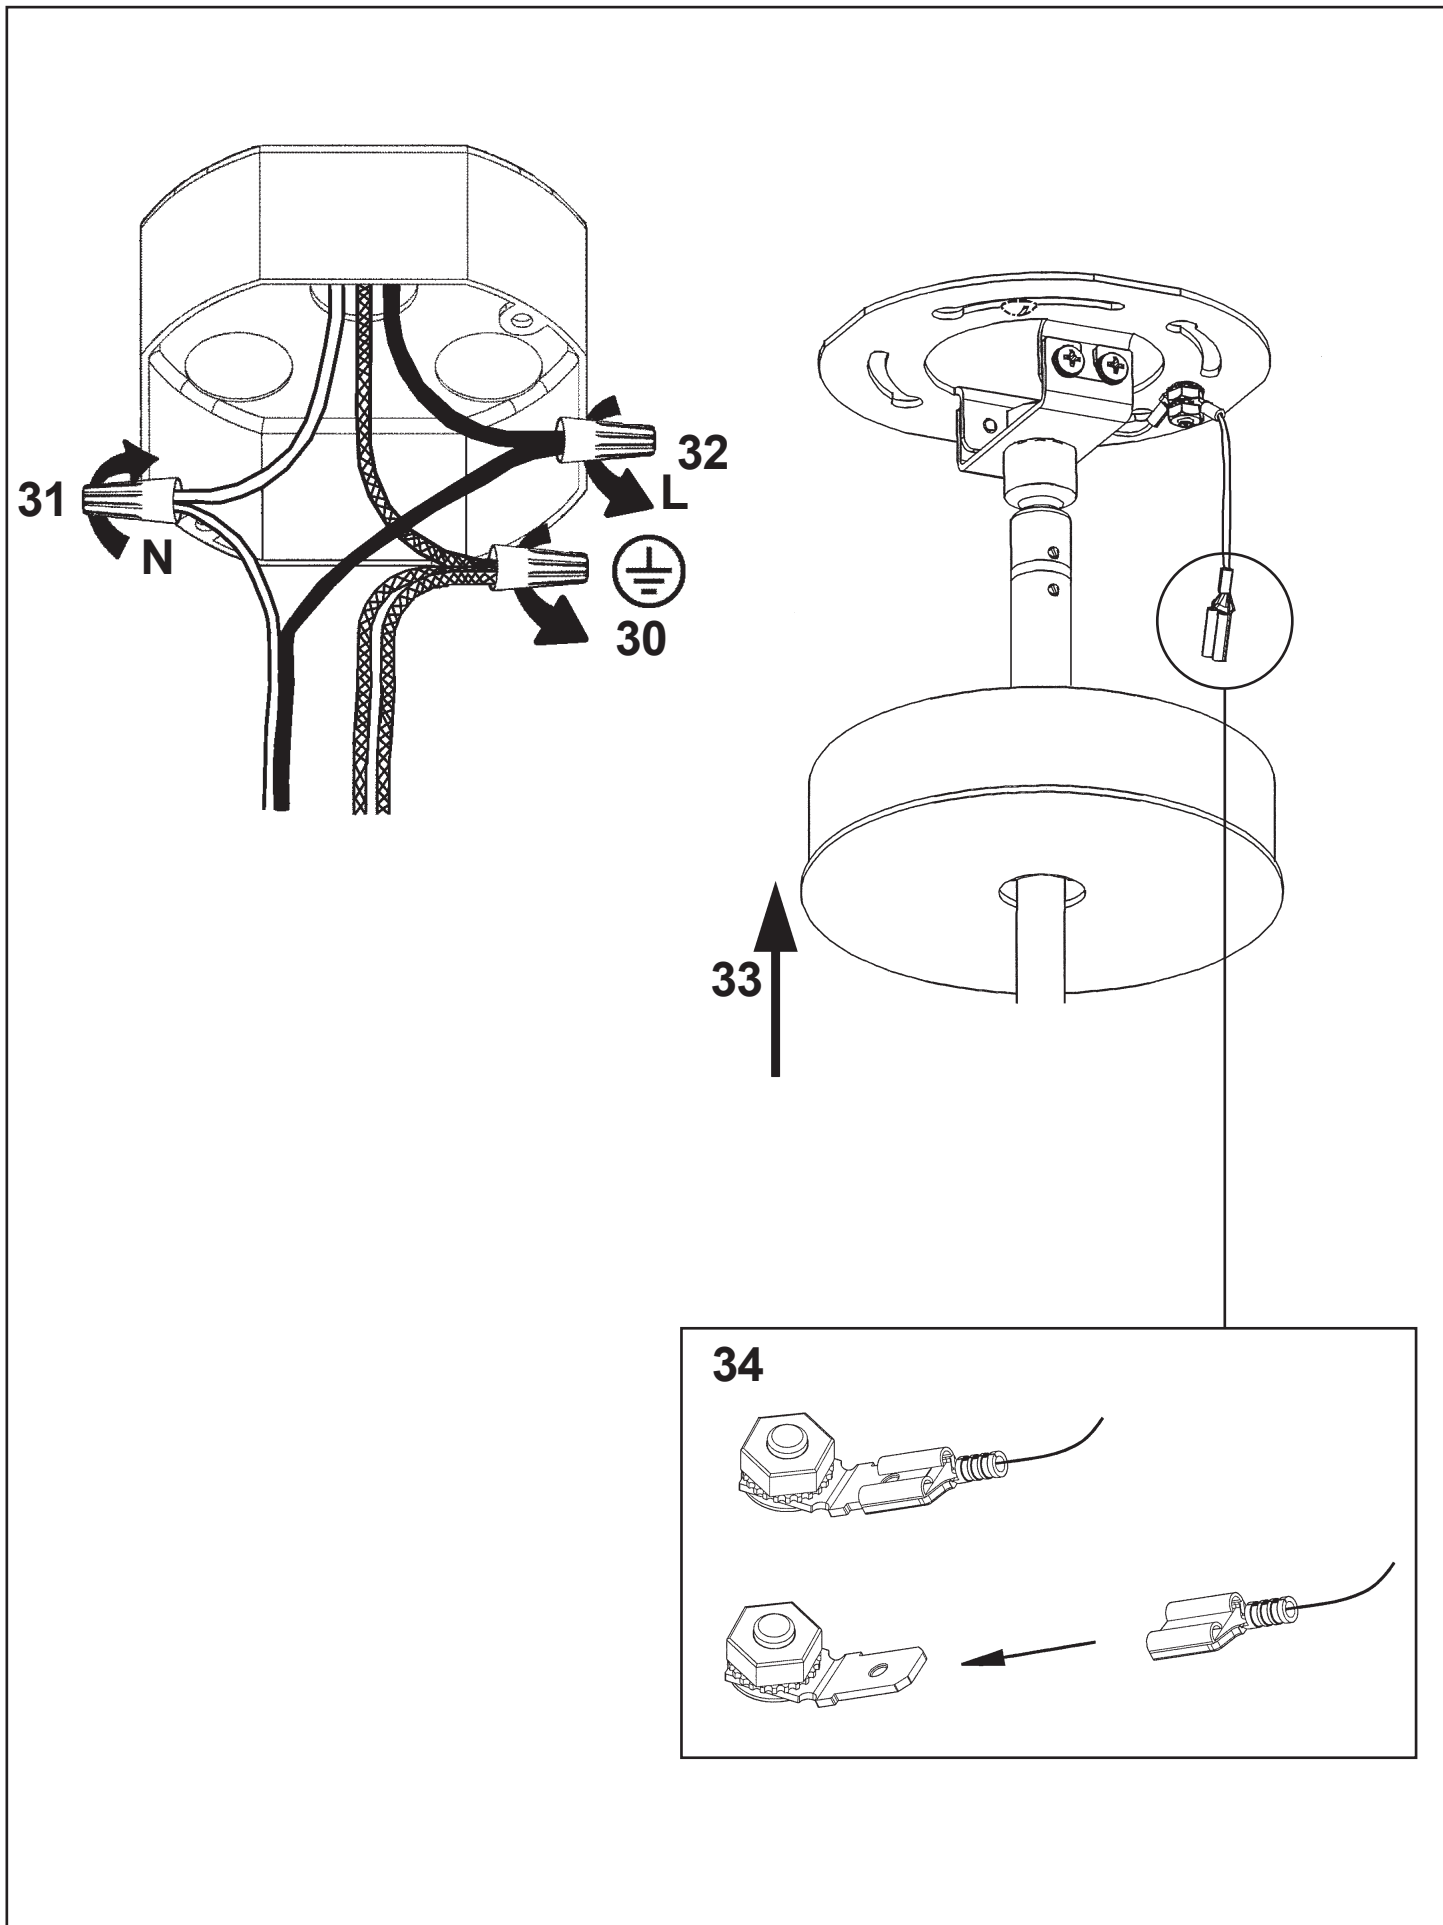

 **SCHONBEK** | 1870

SARELLA
RS83101N-__ __H

THIS DESIGN IS THE PROPRIETARY
TRADE DRESS/TRADEMARK OF
W SCHONBEK LLC.

10 Lights
Length: 40-1/2"
Width: 24-1/2"
Height: 30"
Hanging Weight: 25lbs.

 **SCHONBEK** | 1870

			S					
MAX 60 W	110-120 V							

1

1 X  : 400/16S

1 X  : 11384S

 **SCHONBEK** | 1870

SARELLA
RS83101N-__ __R

THIS DESIGN IS THE PROPRIETARY
TRADE DRESS/TRADEMARK OF
W SCHONBEK LLC.

10 Lights
Length: 40-1/2"
Width: 24-1/2"
Height: 30"
Hanging Weight: 25lbs.

 **SCHONBEK** | 1870

			S					
MAX 60 W	110-120 V							

1

1 X  : 400/16S

 **SCHONBEK** | 1870

SARELLA
RS83101N-__ __S

THIS DESIGN IS THE PROPRIETARY
TRADE DRESS/TRADEMARK OF
W SCHONBEK LLC.

10 Lights
Length: 40-1/2"
Width: 24-1/2"
Height: 30"
Hanging Weight: 25lbs.