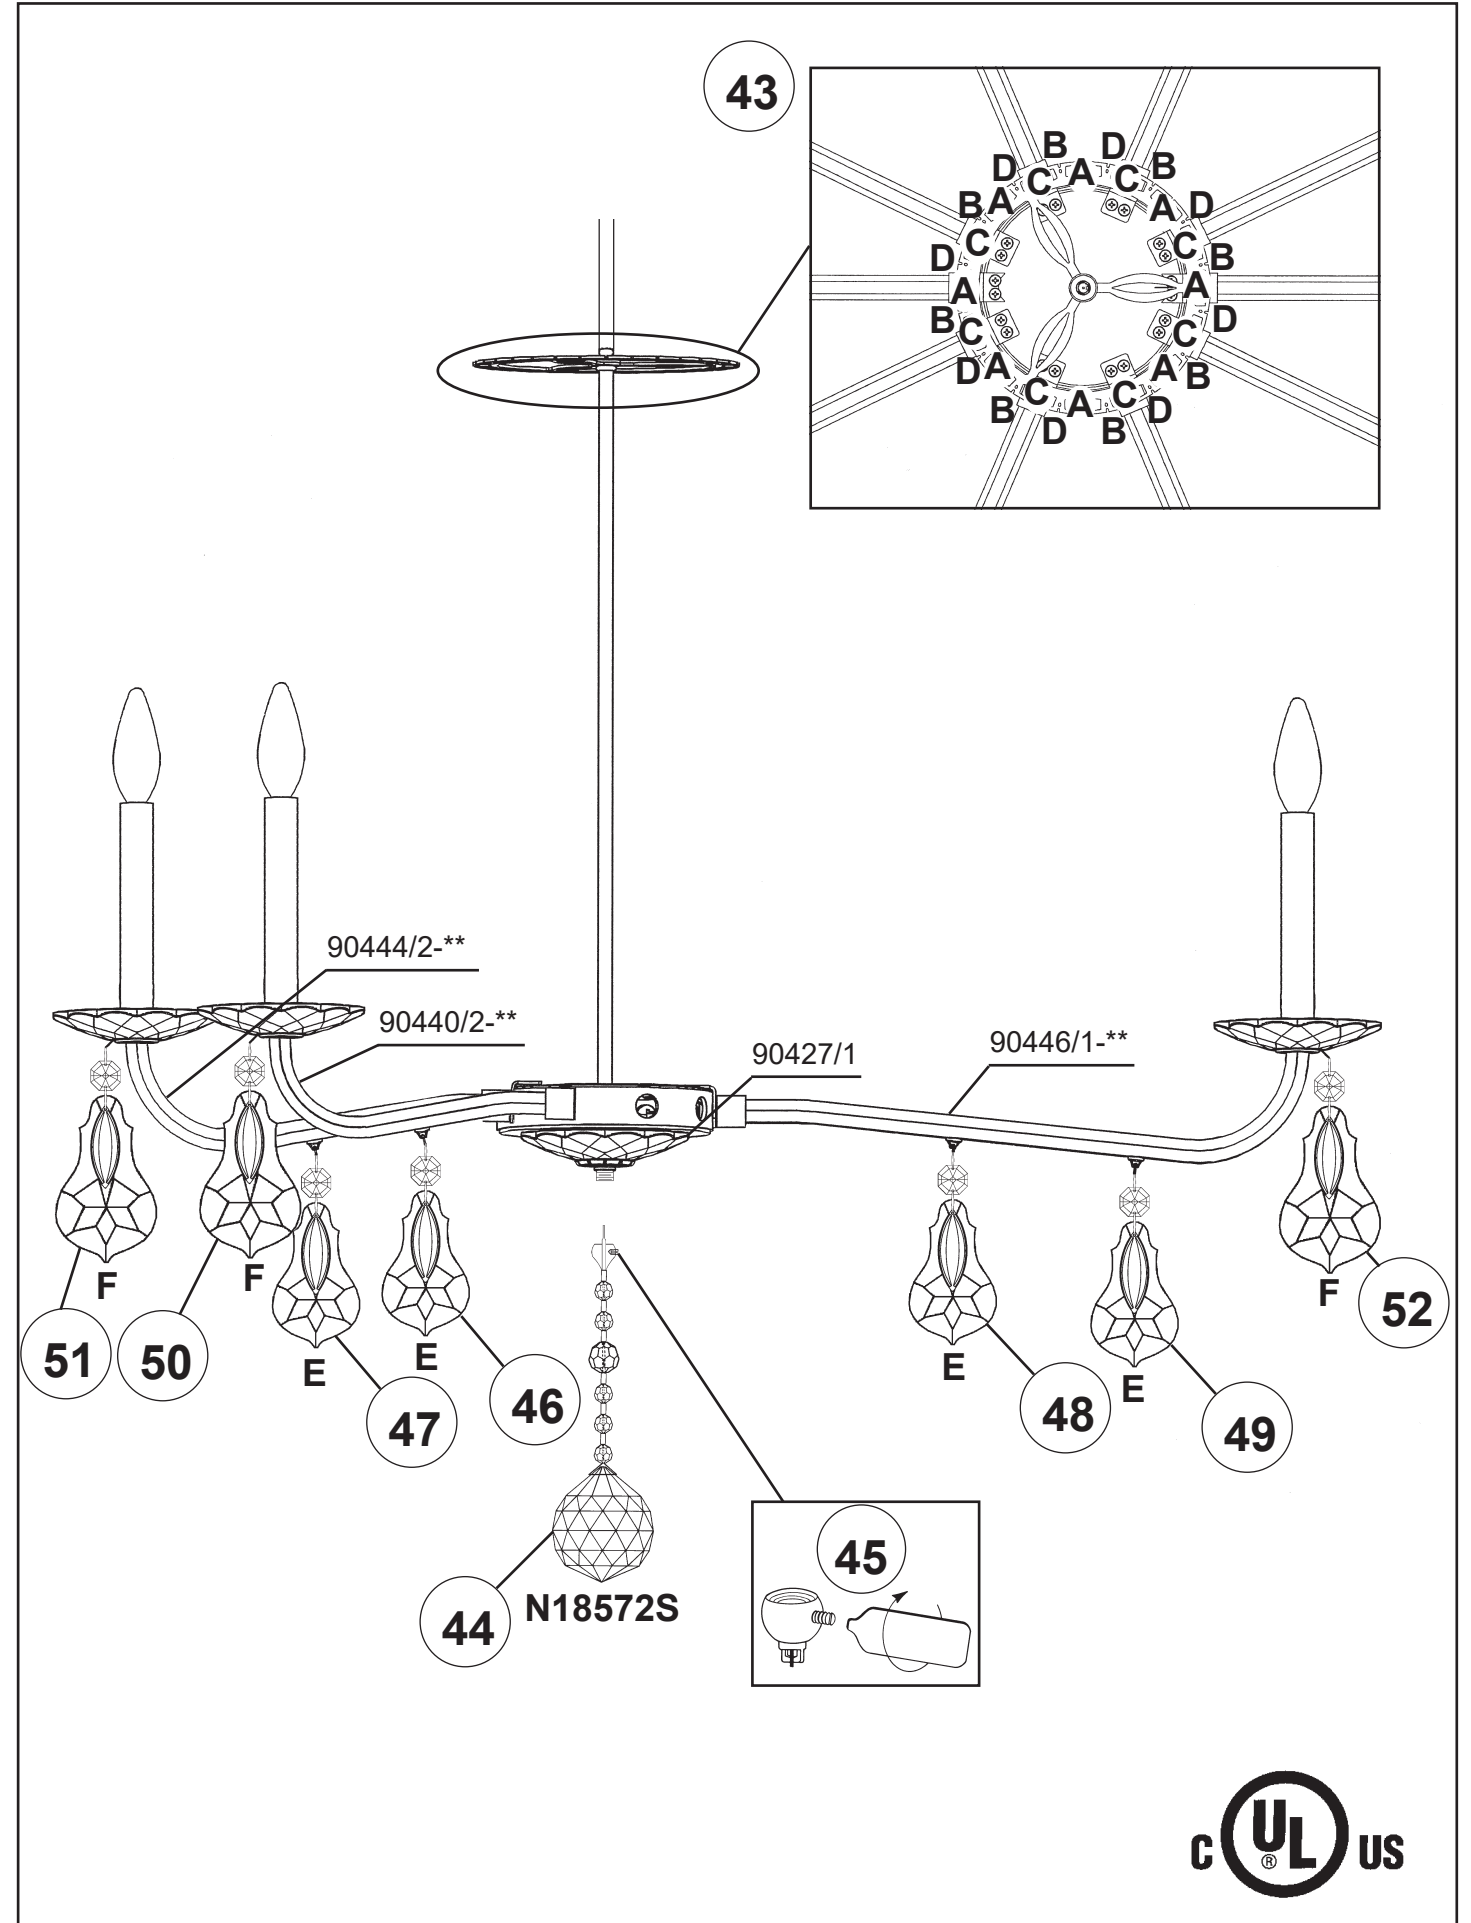

 **SCHONBEK** | 1870

SARELLA
RS83101N-__ __H

THIS DESIGN IS THE PROPRIETARY
TRADE DRESS/TRADEMARK OF
W SCHONBEK LLC.

10 Lights
Length: 40-1/2"
Width: 24-1/2"
Height: 30"
Hanging Weight: 25lbs.

 **SCHONBEK** | 1870

			S					
MAX 60 W	110-120 V							

1

1 X  : 400/16S

1 X  : 11384S

 **SCHONBEK** | 1870

SARELLA
RS83101N-__ __R

THIS DESIGN IS THE PROPRIETARY
TRADE DRESS/TRADEMARK OF
W SCHONBEK LLC.

10 Lights
Length: 40-1/2"
Width: 24-1/2"
Height: 30"
Hanging Weight: 25lbs.

 **SCHONBEK** | 1870

			S					
MAX 60 W	110-120 V							

1

1 X  : 400/16S

 **SCHONBEK** | 1870

SARELLA
RS83101N-__ __S

THIS DESIGN IS THE PROPRIETARY
TRADE DRESS/TRADEMARK OF
W SCHONBEK LLC.

10 Lights
Length: 40-1/2"
Width: 24-1/2"
Height: 30"
Hanging Weight: 25lbs.

 **SCHONBEK** | 1870

			S					
MAX 60 W	110-120 V							

1

1 X  : 400/16S