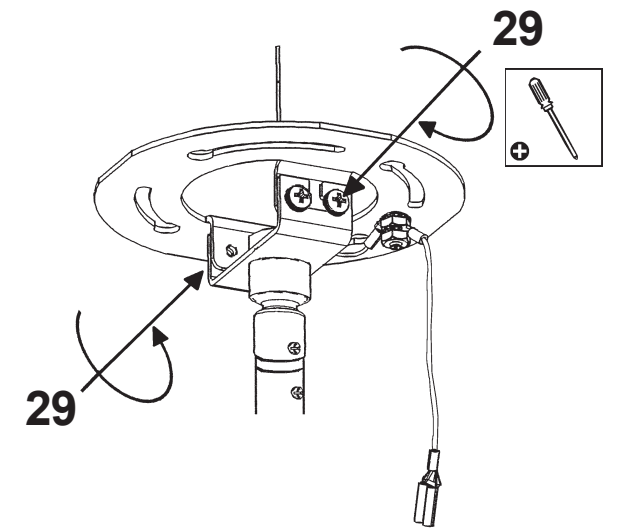

 **SCHONBEK** | 1870

SARELLA
RS83101N-__ __H

THIS DESIGN IS THE PROPRIETARY
TRADE DRESS/TRADEMARK OF
W SCHONBEK LLC.

10 Lights
Length: 40-1/2"
Width: 24-1/2"
Height: 30"
Hanging Weight: 25lbs.

 **SCHONBEK** | 1870

			S					
MAX 60 W	110-120 V							

1

1 X  : 400/16S

1 X  : 11384S

 **SCHONBEK** | 1870

SARELLA
RS83101N-__ __R

THIS DESIGN IS THE PROPRIETARY
TRADE DRESS/TRADEMARK OF
W SCHONBEK LLC.

10 Lights
Length: 40-1/2"
Width: 24-1/2"
Height: 30"
Hanging Weight: 25lbs.

 **SCHONBEK** | 1870

			S					
MAX 60 W	110-120 V							

1

1 X  : 400/16S

 **SCHONBEK** | 1870

SARELLA
RS83101N-__ __S

THIS DESIGN IS THE PROPRIETARY
TRADE DRESS/TRADEMARK OF
W SCHONBEK LLC.

10 Lights
Length: 40-1/2"
Width: 24-1/2"
Height: 30"
Hanging Weight: 25lbs.