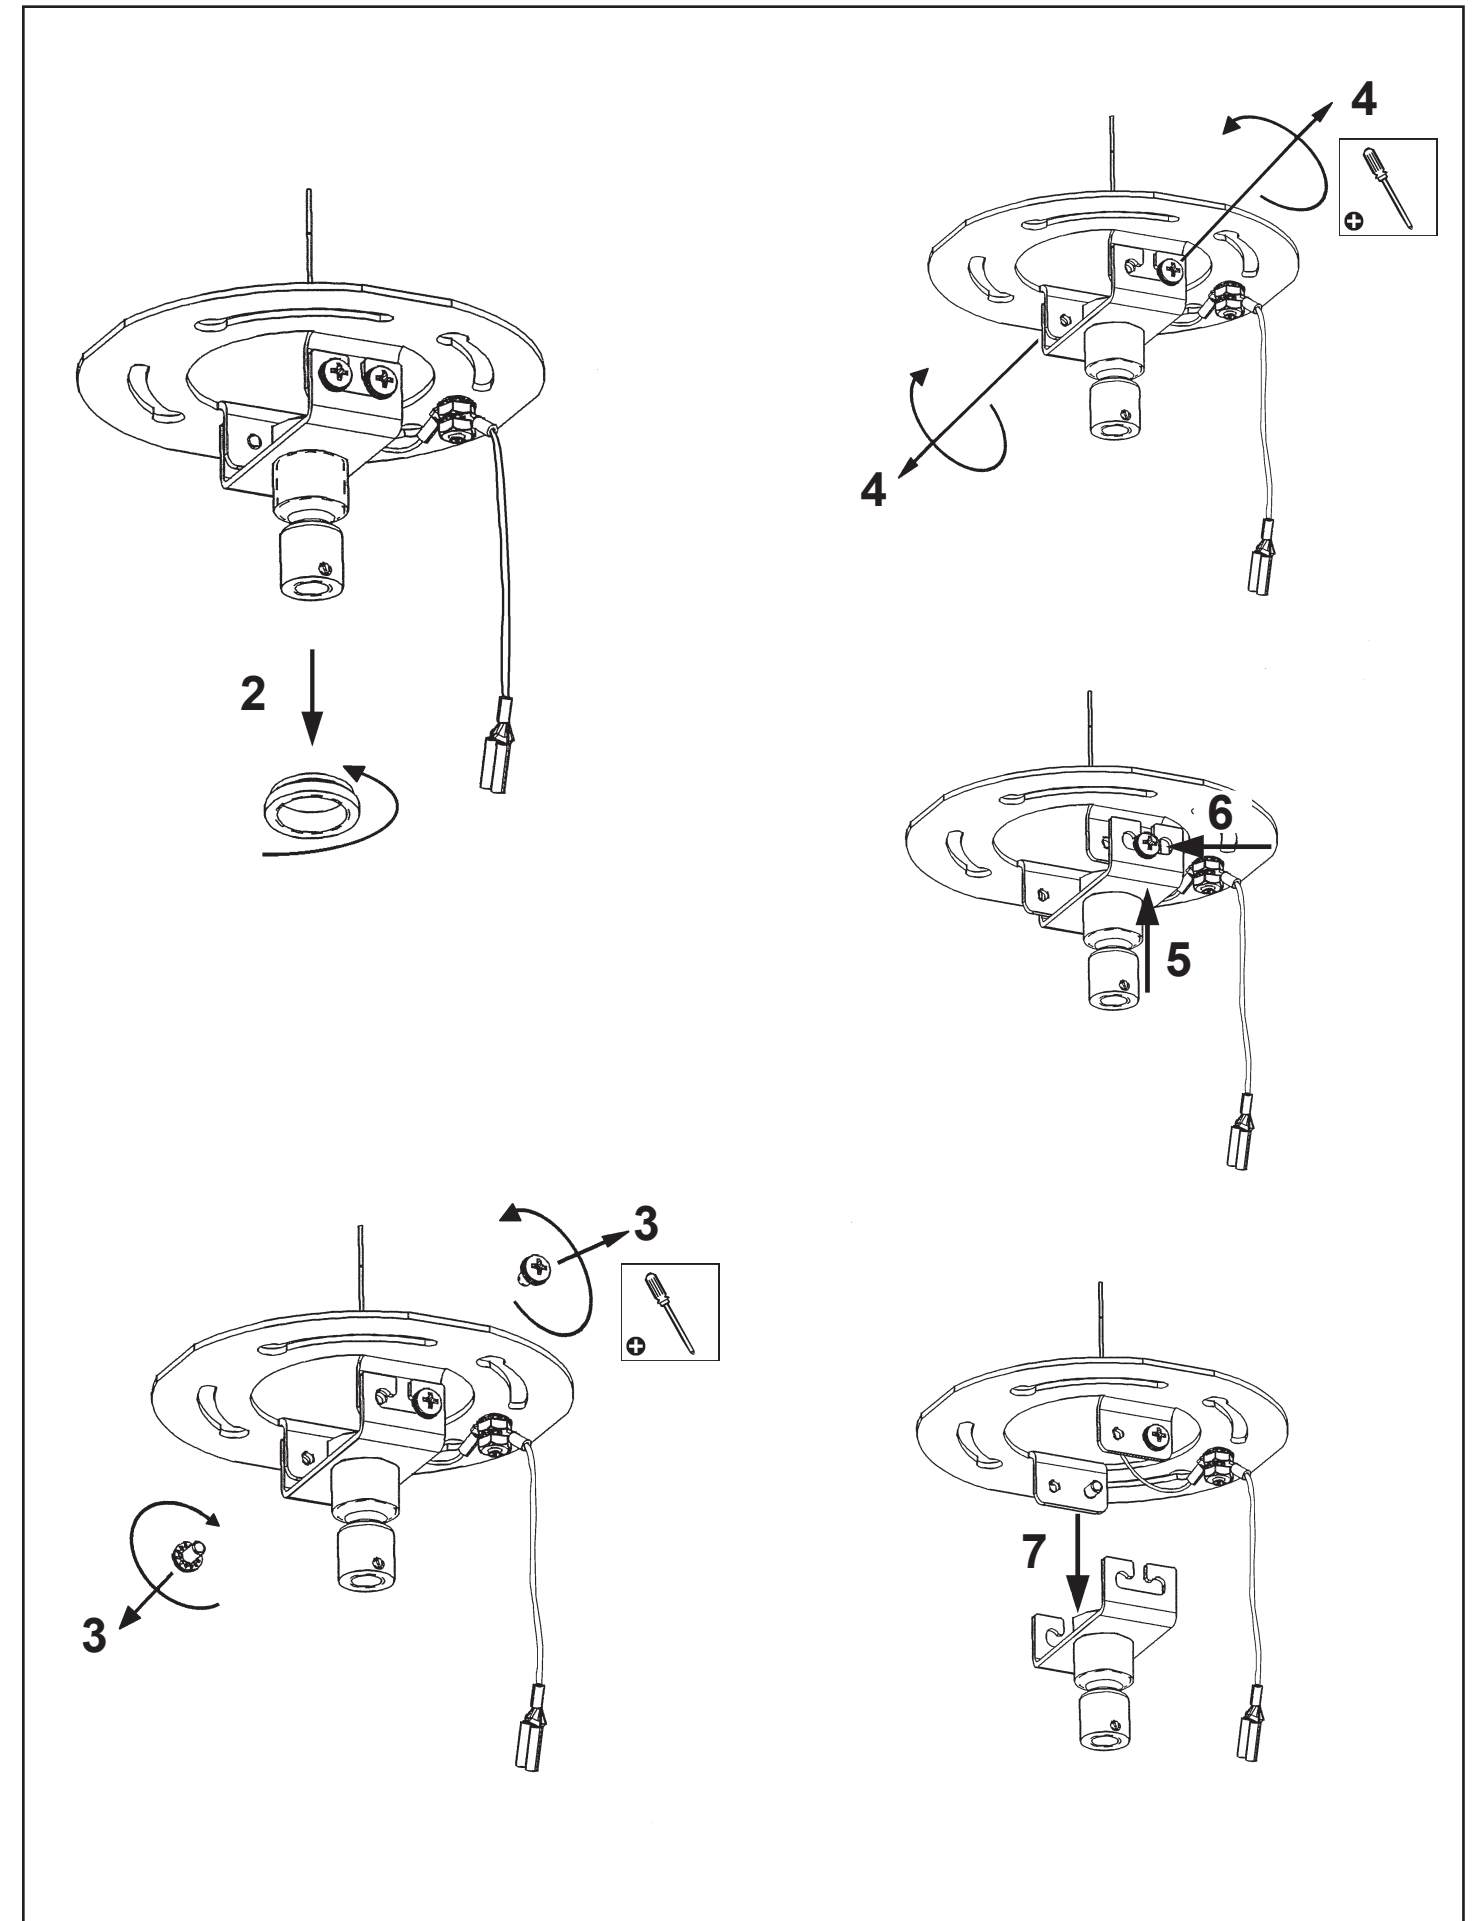

 **SCHONBEK** | 1870

SARELLA
RS83101N-__ __H

THIS DESIGN IS THE PROPRIETARY
TRADE DRESS/TRADEMARK OF
W SCHONBEK LLC.

10 Lights
Length: 40-1/2"
Width: 24-1/2"
Height: 30"
Hanging Weight: 25lbs.

 **SCHONBEK** | 1870

			S					
MAX 60 W	110-120 V							

1

1 X  : 400/16S

1 X  : 11384S

 **SCHONBEK** | 1870

SARELLA
RS83101N-__ __R

THIS DESIGN IS THE PROPRIETARY
TRADE DRESS/TRADEMARK OF
W SCHONBEK LLC.

10 Lights
Length: 40-1/2"
Width: 24-1/2"
Height: 30"
Hanging Weight: 25lbs.

 **SCHONBEK** | 1870

			S					
MAX 60 W	110-120 V							

1

1 X  : 400/16S

 **SCHONBEK** | 1870

SARELLA
RS83101N-__ __S

THIS DESIGN IS THE PROPRIETARY
TRADE DRESS/TRADEMARK OF
W SCHONBEK LLC.

10 Lights
Length: 40-1/2"
Width: 24-1/2"
Height: 30"
Hanging Weight: 25lbs.