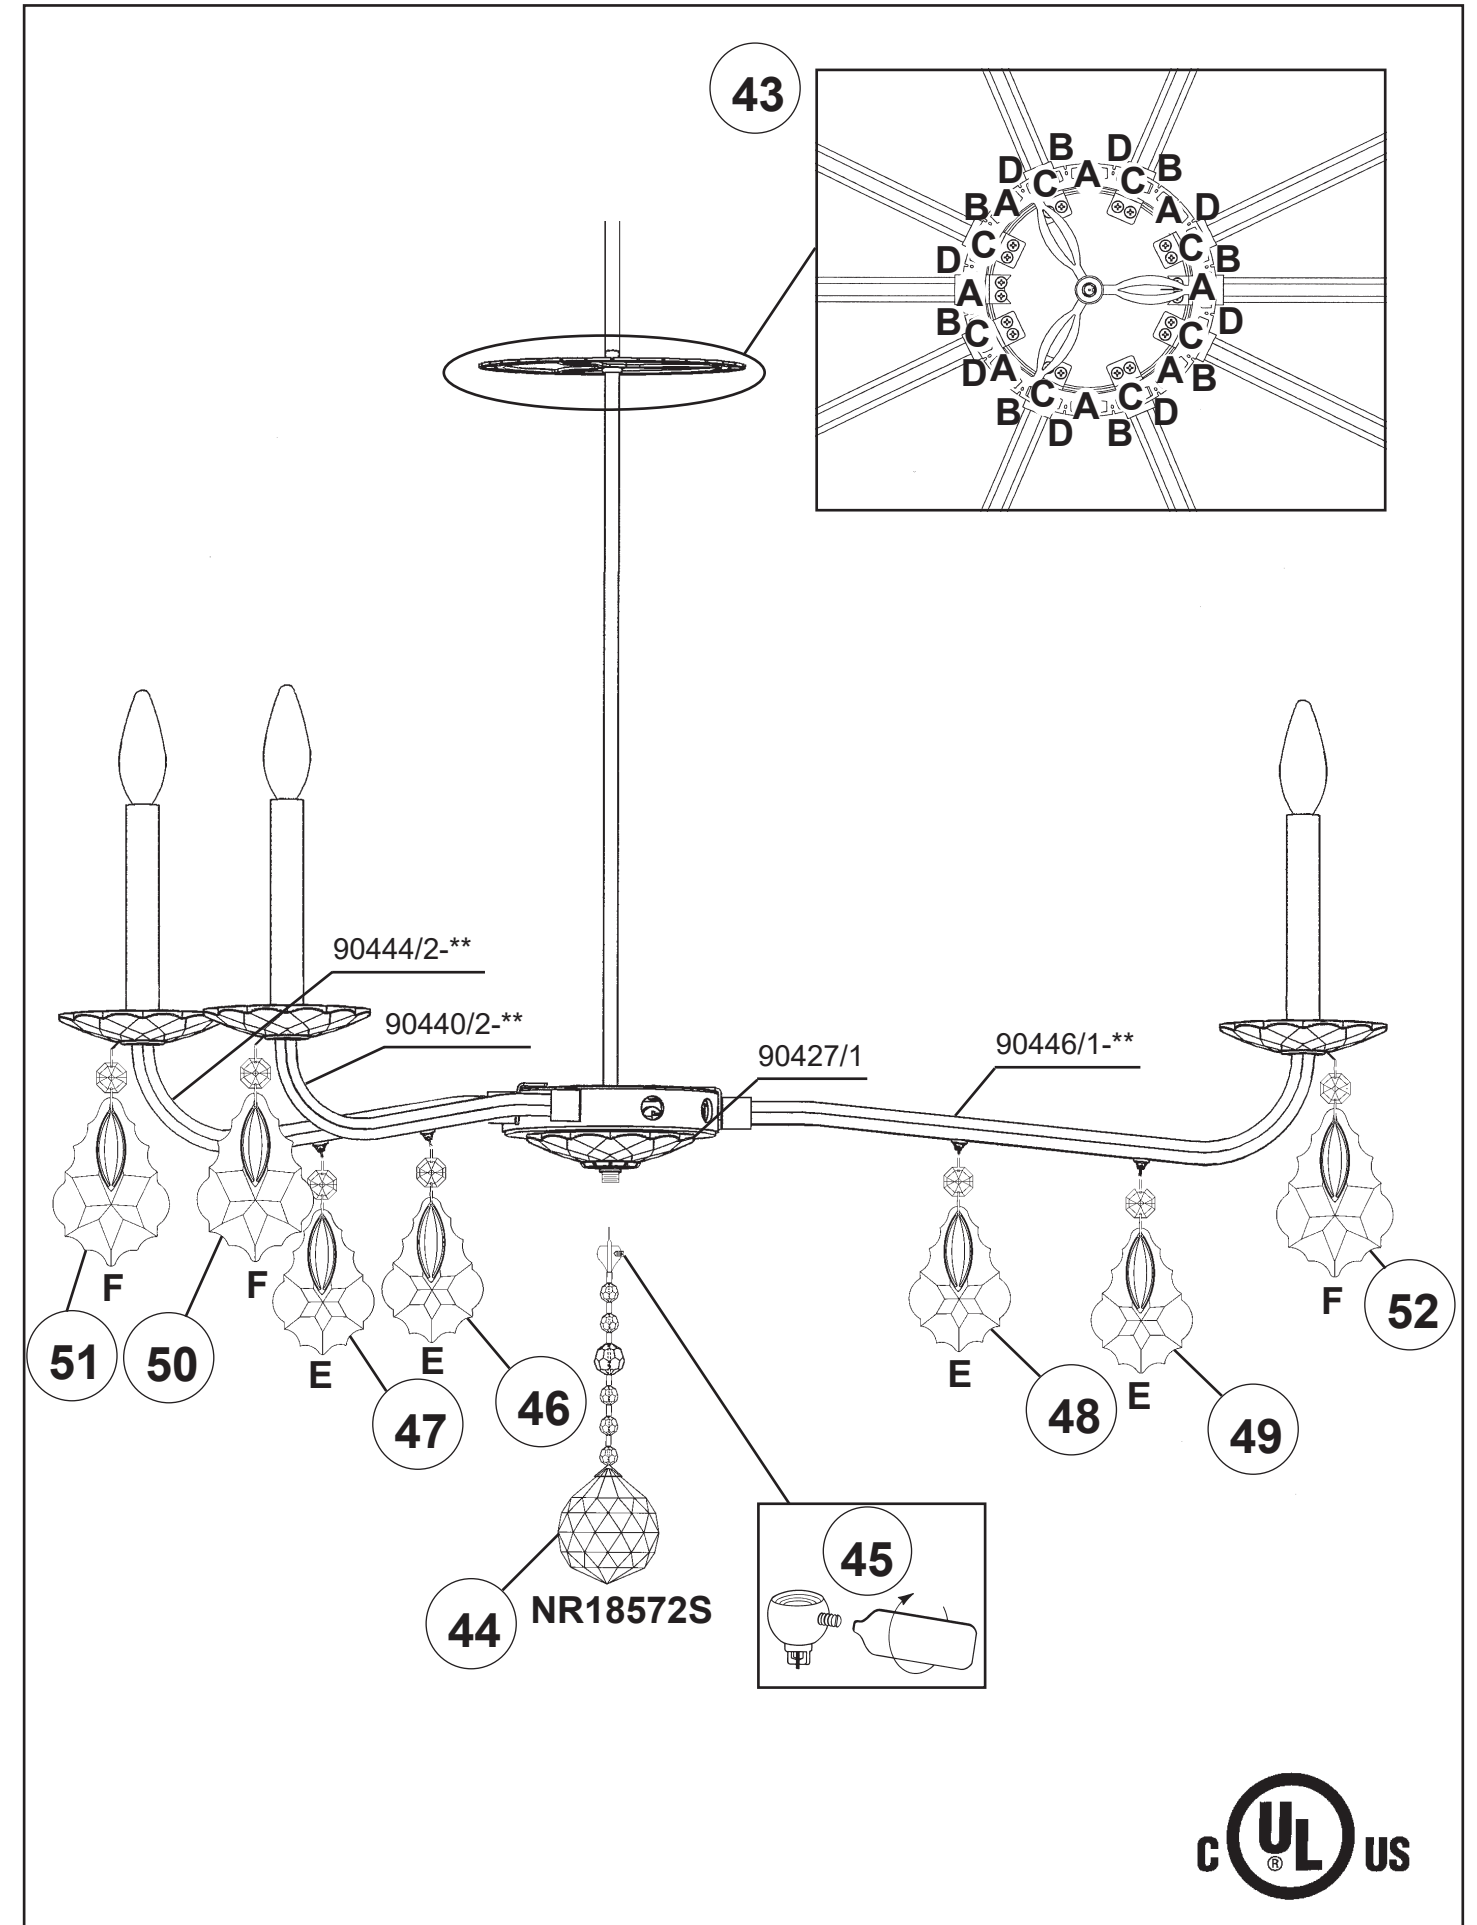

 **SCHONBEK** | 1870

SARELLA
RS83101N-__ __H

THIS DESIGN IS THE PROPRIETARY
TRADE DRESS/TRADEMARK OF
W SCHONBEK LLC.

10 Lights
Length: 40-1/2"
Width: 24-1/2"
Height: 30"
Hanging Weight: 25lbs.

 **SCHONBEK** | 1870

			S					
MAX 60 W	110-120 V							

1

1 X  : 400/16S

1 X  : 11384S

 **SCHONBEK** | 1870

SARELLA
RS83101N-__ __R

THIS DESIGN IS THE PROPRIETARY
TRADE DRESS/TRADEMARK OF
W SCHONBEK LLC.

10 Lights
Length: 40-1/2"
Width: 24-1/2"
Height: 30"
Hanging Weight: 25lbs.

 **SCHONBEK** | 1870

			S					
MAX 60 W	110-120 V							

1

1 X  : 400/16S

 **SCHONBEK** | 1870

SARELLA
RS83101N-__ __S

THIS DESIGN IS THE PROPRIETARY
TRADE DRESS/TRADEMARK OF
W SCHONBEK LLC.

10 Lights
Length: 40-1/2"
Width: 24-1/2"
Height: 30"
Hanging Weight: 25lbs.

 **SCHONBEK** | 1870

			S					
MAX 60 W	110-120 V							

1

1 X  : 400/16S