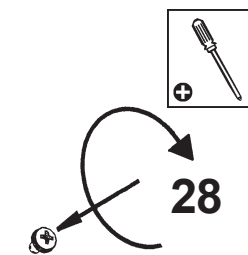

 **SCHONBEK** | 1870

SARELLA
RS83101N-__ __H

THIS DESIGN IS THE PROPRIETARY
TRADE DRESS/TRADEMARK OF
W SCHONBEK LLC.

10 Lights
Length: 40-1/2"
Width: 24-1/2"
Height: 30"
Hanging Weight: 25lbs.

 **SCHONBEK** | 1870

			S					
MAX 60 W	110-120 V							

1

1 X  : 400/16S

1 X  : 11384S

 **SCHONBEK** | 1870

SARELLA
RS83101N-__ __R

THIS DESIGN IS THE PROPRIETARY
TRADE DRESS/TRADEMARK OF
W SCHONBEK LLC.

10 Lights
Length: 40-1/2"
Width: 24-1/2"
Height: 30"
Hanging Weight: 25lbs.

 **SCHONBEK** | 1870

			S					
MAX 60 W	110-120 V							

1

1 X  : 400/16S

 **SCHONBEK** | 1870

SARELLA
RS83101N-__ __S

THIS DESIGN IS THE PROPRIETARY
TRADE DRESS/TRADEMARK OF
W SCHONBEK LLC.

10 Lights
Length: 40-1/2"
Width: 24-1/2"
Height: 30"
Hanging Weight: 25lbs.