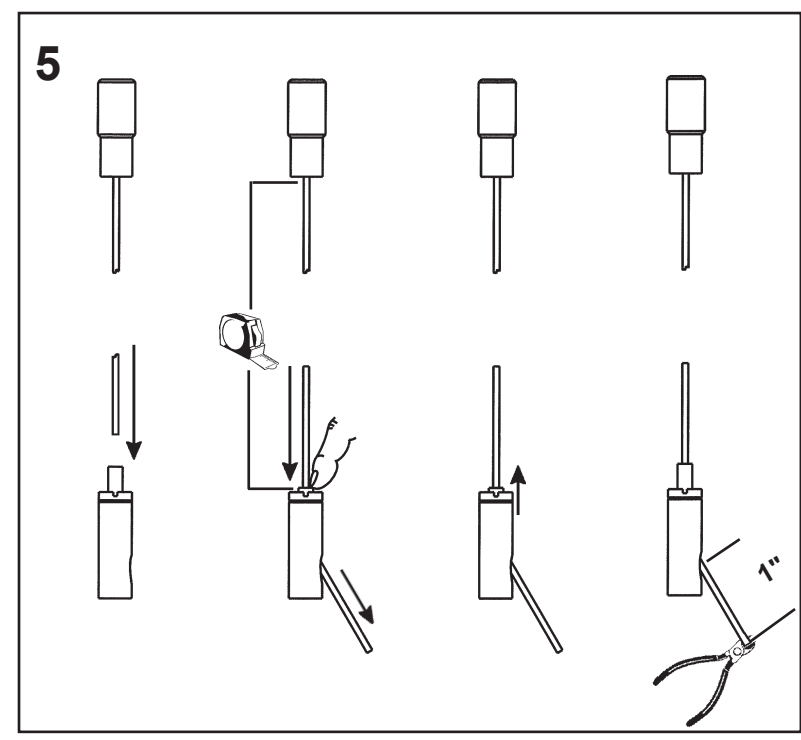

 **SCHONBEK** | 1870

SARELLA
RS8343N- __ __ H

THIS DESIGN IS THE PROPRIETARY
TRADE DRESS/TRADEMARK OF
W SCHONBEK LLC.

12 Lights
Length: 24"
Height: 5-1/2"
Hanging Weight: 24lbs.

 **SCHONBEK** | 1870

								
MAX 40 W	110-120 V							

1 X  : 1746

- 13 A
- 14 B
- 15 C
- 16 D

You will need 12 - G16-1/2 Bulbs
40 Watts Max

**Install bulbs and be sure to
test fixture BEFORE trimming.**

 **SCHONBEK** | 1870

SARELLA
RS8343N- __ __ R

THIS DESIGN IS THE PROPRIETARY
TRADE DRESS/TRADemark OF
W SCHONBEK LLC.

12 Lights
Length: 24"
Height: 5-1/2"
Hanging Weight: 24lbs.

 **SCHONBEK** | 1870

								
MAX <u>40</u> W	110-120 V							

1 X  : 1746

- 13 A
- 14 B
- 15 C
- 16 D

You will need 12 - G16-1/2 Bulbs
40 Watts Max

**Install bulbs and be sure to
test fixture BEFORE trimming.**

 **SCHONBEK** | 1870

SARELLA
RS8343N- __ __ S

THIS DESIGN IS THE PROPRIETARY
TRADE DRESS/TRADEMARK OF
W SCHONBEK LLC.

12 Lights
Length: 24"
Height: 5-1/2"
Hanging Weight: 24lbs.