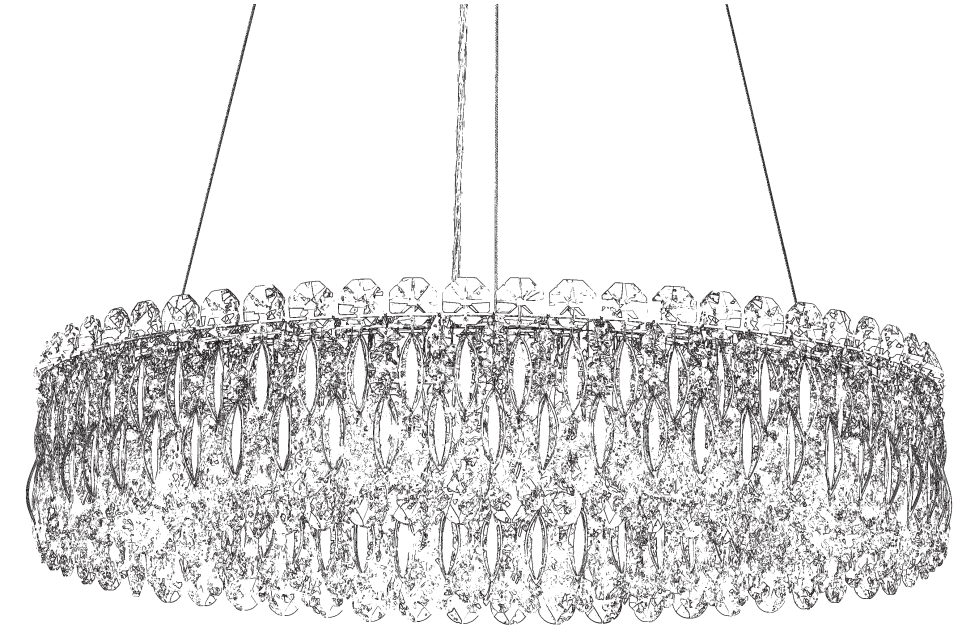

 **SCHONBEK** | 1870

SARELLA
RS8343N- __ __ H

THIS DESIGN IS THE PROPRIETARY
TRADE DRESS/TRADEMARK OF
W SCHONBEK LLC.

12 Lights
Length: 24"
Height: 5-1/2"
Hanging Weight: 24lbs.

 **SCHONBEK** | 1870

								
MAX 40 W	110-120 V							

1 X  : 1746

- 13 A
- 14 B
- 15 C
- 16 D

You will need 12 - G16-1/2 Bulbs
40 Watts Max

**Install bulbs and be sure to
test fixture BEFORE trimming.**

 **SCHONBEK** | 1870

SARELLA
RS8343N- __ __ R

THIS DESIGN IS THE PROPRIETARY
TRADE DRESS/TRADemark OF
W SCHONBEK LLC.

12 Lights
Length: 24"
Height: 5-1/2"
Hanging Weight: 24lbs.

 **SCHONBEK** | 1870

								
MAX <u>40</u> W	110-120 V							

1 X  : 1746

- 13 A
- 14 B
- 15 C
- 16 D

You will need 12 - G16-1/2 Bulbs
40 Watts Max

**Install bulbs and be sure to
test fixture BEFORE trimming.**

 **SCHONBEK** | 1870

SARELLA
RS8343N- __ __ S

THIS DESIGN IS THE PROPRIETARY
TRADE DRESS/TRADEMARK OF
W SCHONBEK LLC.

12 Lights
Length: 24"
Height: 5-1/2"
Hanging Weight: 24lbs.