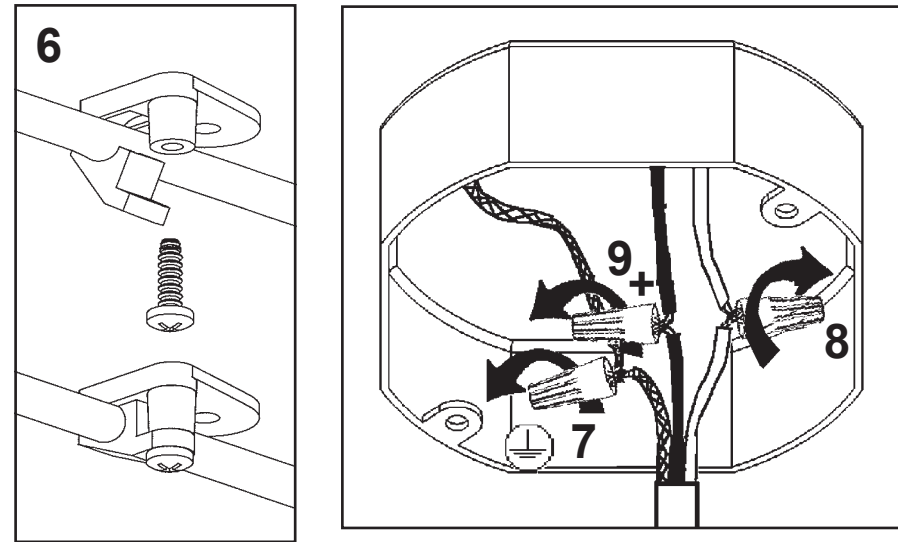

1 X  : 1746

- 13 A
- 14 B
- 15 C
- 16 D

You will need 12 - G16-1/2 Bulbs
40 Watts Max

**Install bulbs and be sure to
test fixture BEFORE trimming.**

 **SCHONBEK** | 1870

SARELLA
RS8343N- __ __ R

THIS DESIGN IS THE PROPRIETARY
TRADE DRESS/TRADemark OF
W SCHONBEK LLC.

12 Lights
Length: 24"
Height: 5-1/2"
Hanging Weight: 24lbs.

 **SCHONBEK** | 1870

								
MAX <u>40</u> W	110-120 V							

1 X  : 1746

- 13 A
- 14 B
- 15 C
- 16 D

You will need 12 - G16-1/2 Bulbs
40 Watts Max

**Install bulbs and be sure to
test fixture BEFORE trimming.**

 **SCHONBEK** | 1870

SARELLA
RS8343N- __ __ S

THIS DESIGN IS THE PROPRIETARY
TRADE DRESS/TRADEMARK OF
W SCHONBEK LLC.

12 Lights
Length: 24"
Height: 5-1/2"
Hanging Weight: 24lbs.