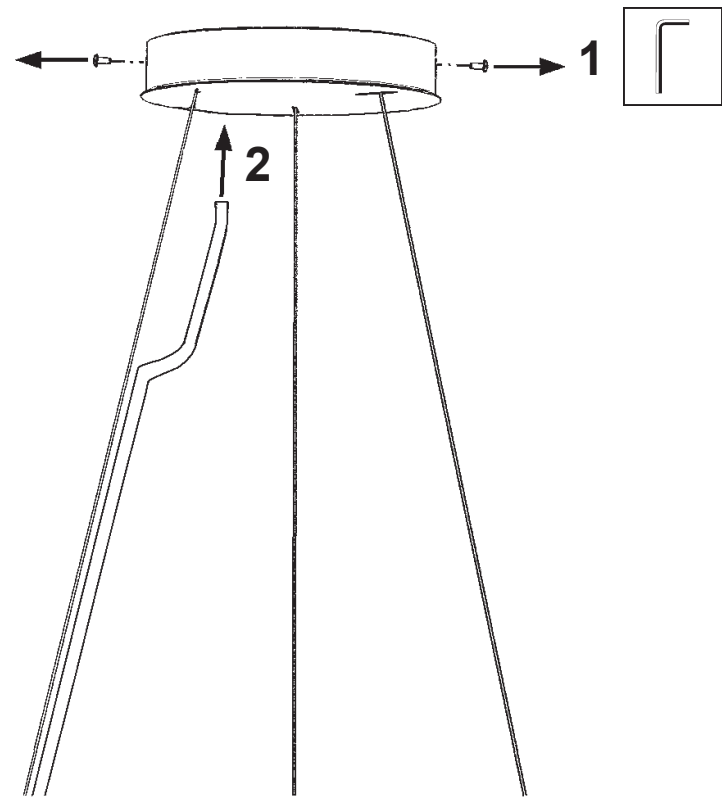

 **SCHONBEK** | 1870

SARELLA
RS8343N- __ __ H

THIS DESIGN IS THE PROPRIETARY
TRADE DRESS/TRADEMARK OF
W SCHONBEK LLC.

12 Lights
Length: 24"
Height: 5-1/2"
Hanging Weight: 24lbs.

 **SCHONBEK** | 1870

								
MAX 40 W	110-120 V							

1 X  : 1746

- 13 A
- 14 B
- 15 C
- 16 D

You will need 12 - G16-1/2 Bulbs
40 Watts Max

**Install bulbs and be sure to
test fixture BEFORE trimming.**

 **SCHONBEK** | 1870

SARELLA
RS8343N- __ __ R

THIS DESIGN IS THE PROPRIETARY
TRADE DRESS/TRADemark OF
W SCHONBEK LLC.

12 Lights
Length: 24"
Height: 5-1/2"
Hanging Weight: 24lbs.

 **SCHONBEK** | 1870

								
MAX <u>40</u> W	110-120 V							

1 X  : 1746

- 13 A
- 14 B
- 15 C
- 16 D

You will need 12 - G16-1/2 Bulbs
40 Watts Max

**Install bulbs and be sure to
test fixture BEFORE trimming.**

 **SCHONBEK** | 1870

SARELLA
RS8343N- __ __ S

THIS DESIGN IS THE PROPRIETARY
TRADE DRESS/TRADEMARK OF
W SCHONBEK LLC.

12 Lights
Length: 24"
Height: 5-1/2"
Hanging Weight: 24lbs.