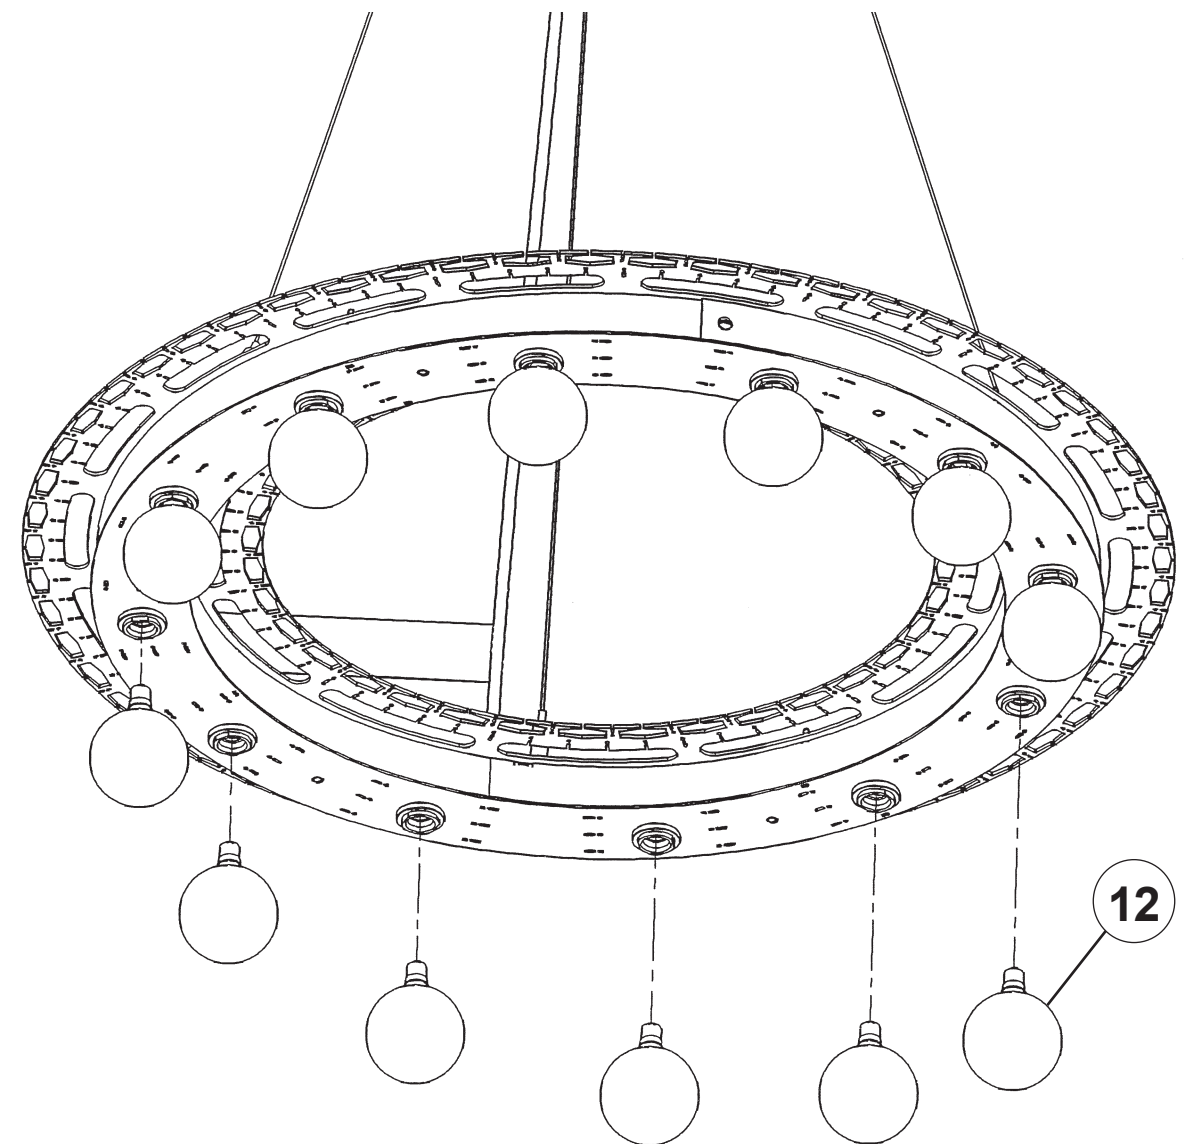

 **SCHONBEK** | 1870

SARELLA
RS8343N- __ __ H

THIS DESIGN IS THE PROPRIETARY
TRADE DRESS/TRADEMARK OF
W SCHONBEK LLC.

12 Lights
Length: 24"
Height: 5-1/2"
Hanging Weight: 24lbs.

 **SCHONBEK** | 1870

								
MAX 40 W	110-120 V							

1 X  : 1746

- 13 A
- 14 B
- 15 C
- 16 D

You will need 12 - G16-1/2 Bulbs
40 Watts Max

**Install bulbs and be sure to
test fixture BEFORE trimming.**

 **SCHONBEK** | 1870

SARELLA
RS8343N- __ __ R

THIS DESIGN IS THE PROPRIETARY
TRADE DRESS/TRADemark OF
W SCHONBEK LLC.

12 Lights
Length: 24"
Height: 5-1/2"
Hanging Weight: 24lbs.

 **SCHONBEK** | 1870

								
MAX <u>40</u> W	110-120 V							

1 X  : 1746

- 13 A
- 14 B
- 15 C
- 16 D

You will need 12 - G16-1/2 Bulbs
40 Watts Max

**Install bulbs and be sure to
test fixture BEFORE trimming.**

 **SCHONBEK** | 1870

SARELLA
RS8343N- __ __ S

THIS DESIGN IS THE PROPRIETARY
TRADE DRESS/TRADEMARK OF
W SCHONBEK LLC.

12 Lights
Length: 24"
Height: 5-1/2"
Hanging Weight: 24lbs.