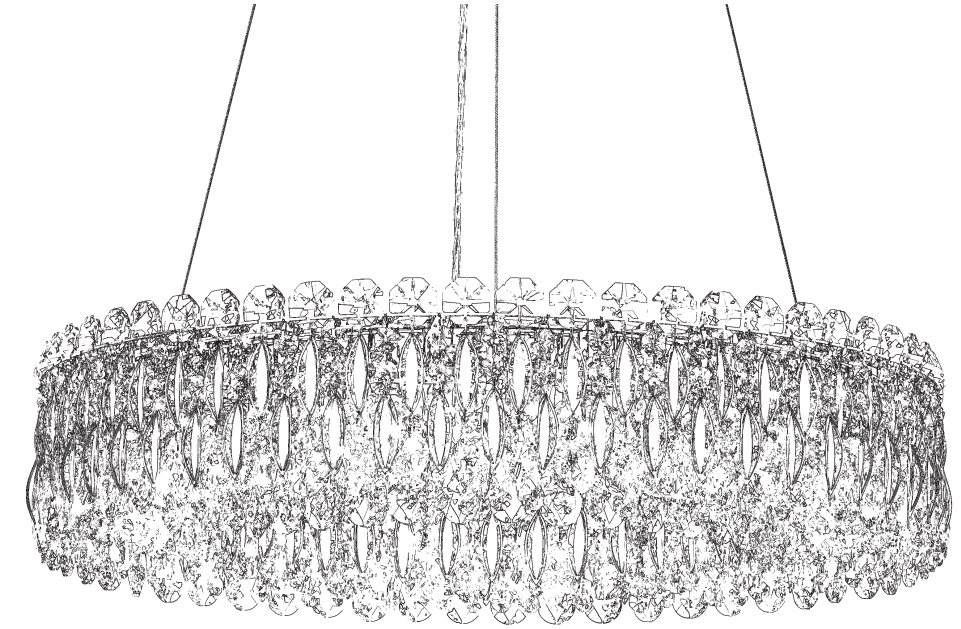

 **SCHONBEK** | 1870

SARELLA
RS8343N- __ __ H

THIS DESIGN IS THE PROPRIETARY
TRADE DRESS/TRADEMARK OF
W SCHONBEK LLC.

12 Lights
Length: 24"
Height: 5-1/2"
Hanging Weight: 24lbs.

 **SCHONBEK** | 1870

								
MAX 40 W	110-120 V							

1 X  : 1746

- 13 A
- 14 B
- 15 C
- 16 D

You will need 12 - G16-1/2 Bulbs
40 Watts Max

**Install bulbs and be sure to
test fixture BEFORE trimming.**

 **SCHONBEK** | 1870

SARELLA
RS8343N- __ __ R

THIS DESIGN IS THE PROPRIETARY
TRADE DRESS/TRADemark OF
W SCHONBEK LLC.

12 Lights
Length: 24"
Height: 5-1/2"
Hanging Weight: 24lbs.

 **SCHONBEK** | 1870

								
MAX <u>40</u> W	110-120 V							

1 X  : 1746

- 13 A
- 14 B
- 15 C
- 16 D

You will need 12 - G16-1/2 Bulbs
40 Watts Max

**Install bulbs and be sure to
test fixture BEFORE trimming.**

 **SCHONBEK** | 1870

SARELLA
RS8343N- __ __ S

THIS DESIGN IS THE PROPRIETARY
TRADE DRESS/TRADEMARK OF
W SCHONBEK LLC.

12 Lights
Length: 24"
Height: 5-1/2"
Hanging Weight: 24lbs.