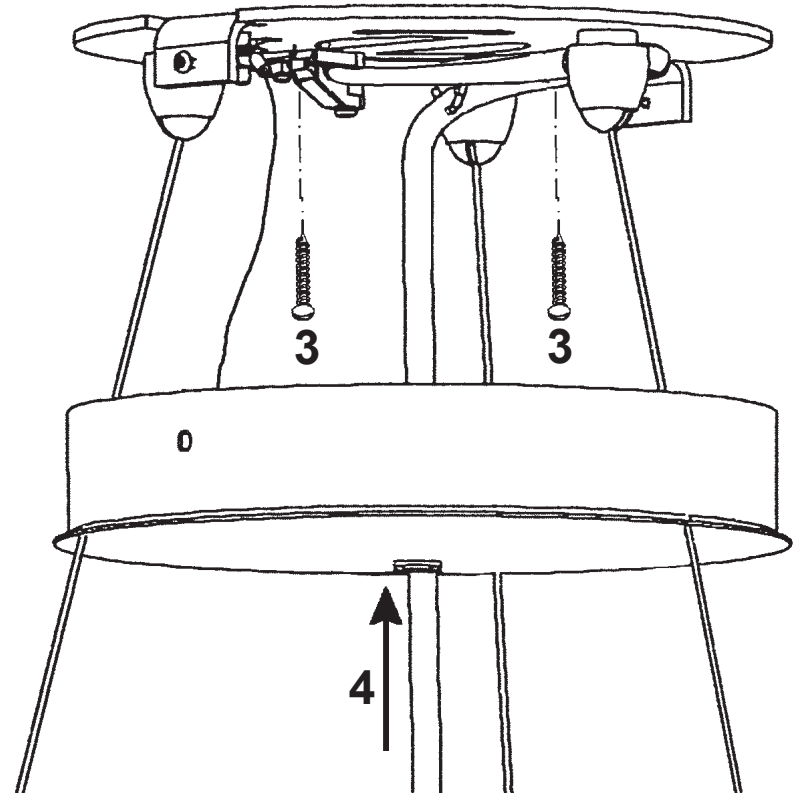

12 Lights
Length: 24"
Height: 5-1/2"
Hanging Weight: 24lbs.

 **SCHONBEK** | 1870

								
MAX <u>40</u> W	110-120 V							

1 X  : 1746

- 13 A
- 14 B
- 15 C
- 16 D

You will need 12 - G16-1/2 Bulbs
40 Watts Max

**Install bulbs and be sure to
test fixture BEFORE trimming.**

 **SCHONBEK** | 1870

SARELLA
RS8343N- __ __ S

THIS DESIGN IS THE PROPRIETARY
TRADE DRESS/TRADEMARK OF
W SCHONBEK LLC.

12 Lights
Length: 24"
Height: 5-1/2"
Hanging Weight: 24lbs.