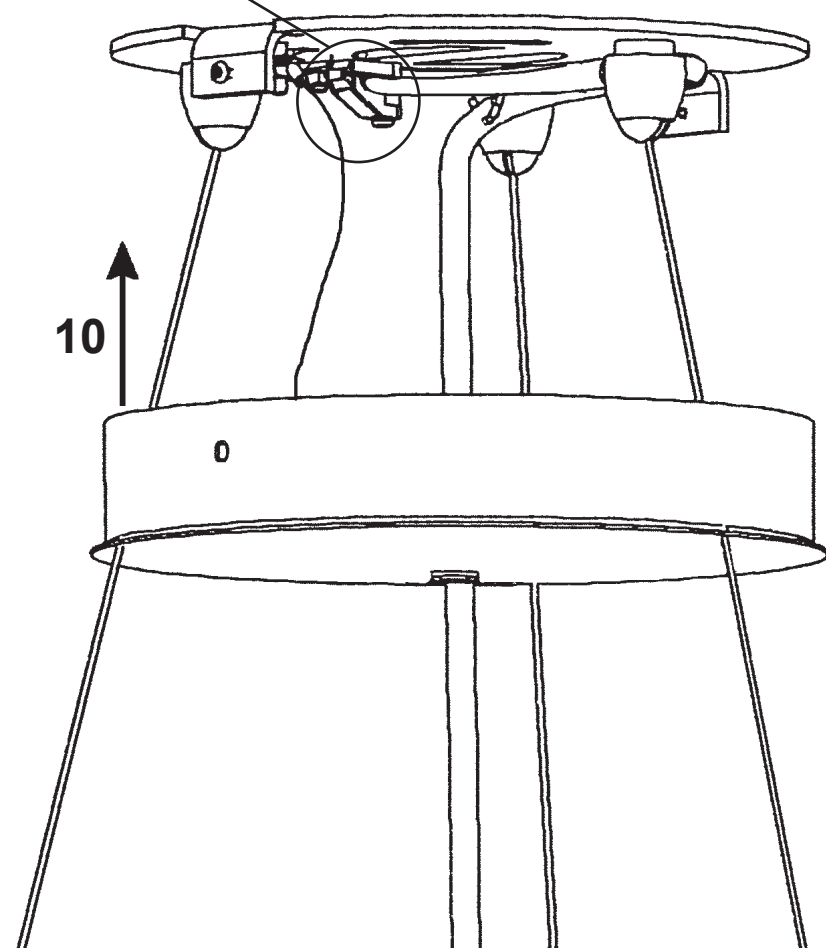

 **SCHONBEK** | 1870

SARELLA
RS8343N- __ __ H

THIS DESIGN IS THE PROPRIETARY
TRADE DRESS/TRADEMARK OF
W SCHONBEK LLC.

12 Lights
Length: 24"
Height: 5-1/2"
Hanging Weight: 24lbs.

 **SCHONBEK** | 1870

								
MAX 40 W	110-120 V							

12 Lights
Length: 24"
Height: 5-1/2"
Hanging Weight: 24lbs.

 **SCHONBEK** | 1870

								
MAX <u>40</u> W	110-120 V							

1 X  : 1746

- 13 A
- 14 B
- 15 C
- 16 D

You will need 12 - G16-1/2 Bulbs
40 Watts Max

**Install bulbs and be sure to
test fixture BEFORE trimming.**

 **SCHONBEK** | 1870

SARELLA
RS8343N- __ __ S

THIS DESIGN IS THE PROPRIETARY
TRADE DRESS/TRADEMARK OF
W SCHONBEK LLC.

12 Lights
Length: 24"
Height: 5-1/2"
Hanging Weight: 24lbs.

 **SCHONBEK** | 1870

								
MAX 40 W	110-120 V							

1 X  : 1746

- 13** A
- 14** B
- 15** C
- 16** D

You will need 12 - G16-1/2 Bulbs
40 Watts Max

**Install bulbs and be sure to
test fixture BEFORE trimming.**