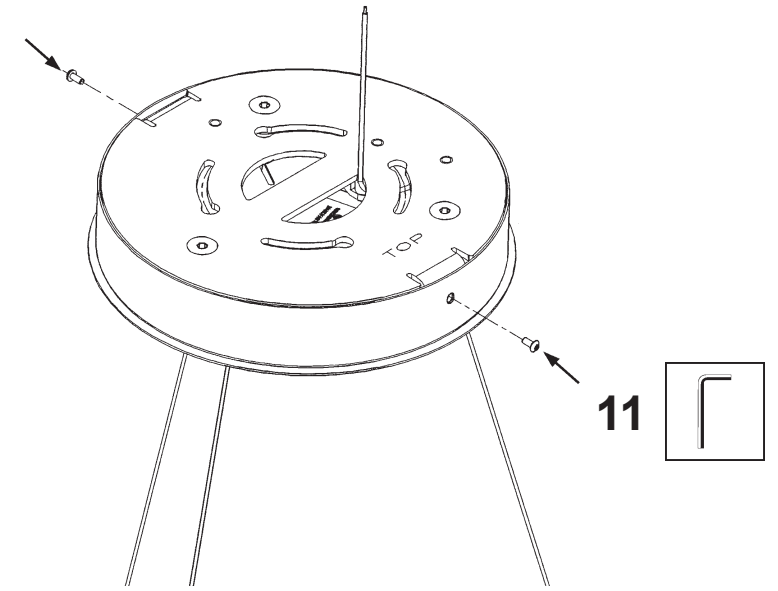

12 Lights
Length: 24"
Height: 5-1/2"
Hanging Weight: 24lbs.

 **SCHONBEK** | 1870

								
MAX <u>40</u> W	110-120 V							

1 X  : 1746

- 13 A
- 14 B
- 15 C
- 16 D

You will need 12 - G16-1/2 Bulbs
40 Watts Max

**Install bulbs and be sure to
test fixture BEFORE trimming.**

 **SCHONBEK** | 1870

SARELLA
RS8343N- __ __ S

THIS DESIGN IS THE PROPRIETARY
TRADE DRESS/TRADEMARK OF
W SCHONBEK LLC.

12 Lights
Length: 24"
Height: 5-1/2"
Hanging Weight: 24lbs.