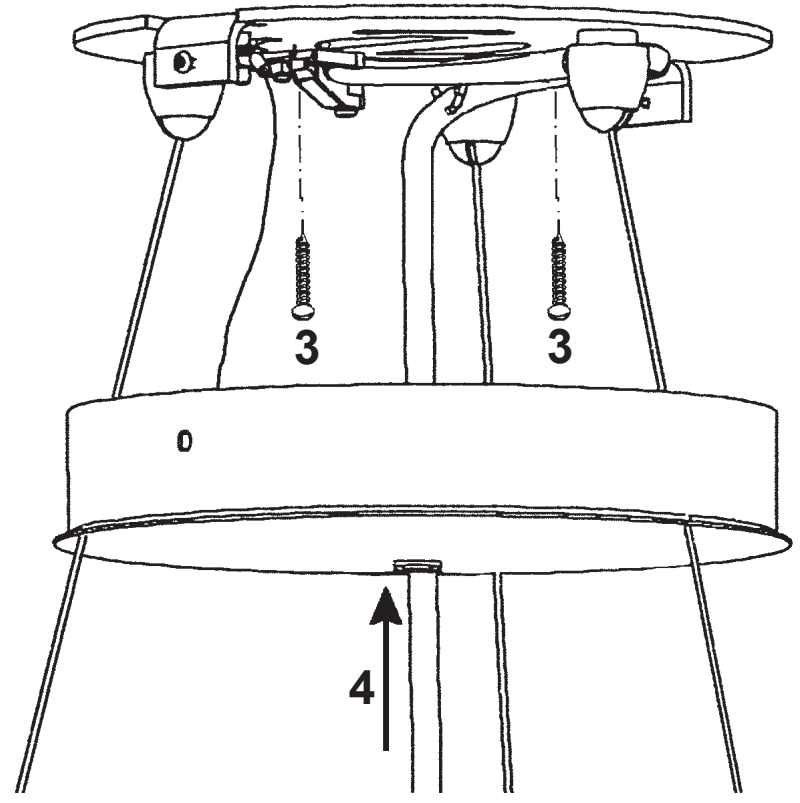

 **SCHONBEK** | 1870

SARELLA
RS8343N- __ __ H

THIS DESIGN IS THE PROPRIETARY
TRADE DRESS/TRADEMARK OF
W SCHONBEK LLC.

12 Lights
Length: 24"
Height: 5-1/2"
Hanging Weight: 24lbs.

 **SCHONBEK** | 1870

								
MAX 40 W	110-120 V							

1 X  : 1746

- 13 A
- 14 B
- 15 C
- 16 D

You will need 12 - G16-1/2 Bulbs
40 Watts Max

**Install bulbs and be sure to
test fixture BEFORE trimming.**

 **SCHONBEK** | 1870

SARELLA
RS8343N- __ __ R

THIS DESIGN IS THE PROPRIETARY
TRADE DRESS/TRADemark OF
W SCHONBEK LLC.

12 Lights
Length: 24"
Height: 5-1/2"
Hanging Weight: 24lbs.

 **SCHONBEK** | 1870

								
MAX <u>40</u> W	110-120 V							

1 X  : 1746

- 13 A
- 14 B
- 15 C
- 16 D

You will need 12 - G16-1/2 Bulbs
40 Watts Max

**Install bulbs and be sure to
test fixture BEFORE trimming.**

 **SCHONBEK** | 1870

SARELLA
RS8343N- __ __ S

THIS DESIGN IS THE PROPRIETARY
TRADE DRESS/TRADEMARK OF
W SCHONBEK LLC.

12 Lights
Length: 24"
Height: 5-1/2"
Hanging Weight: 24lbs.