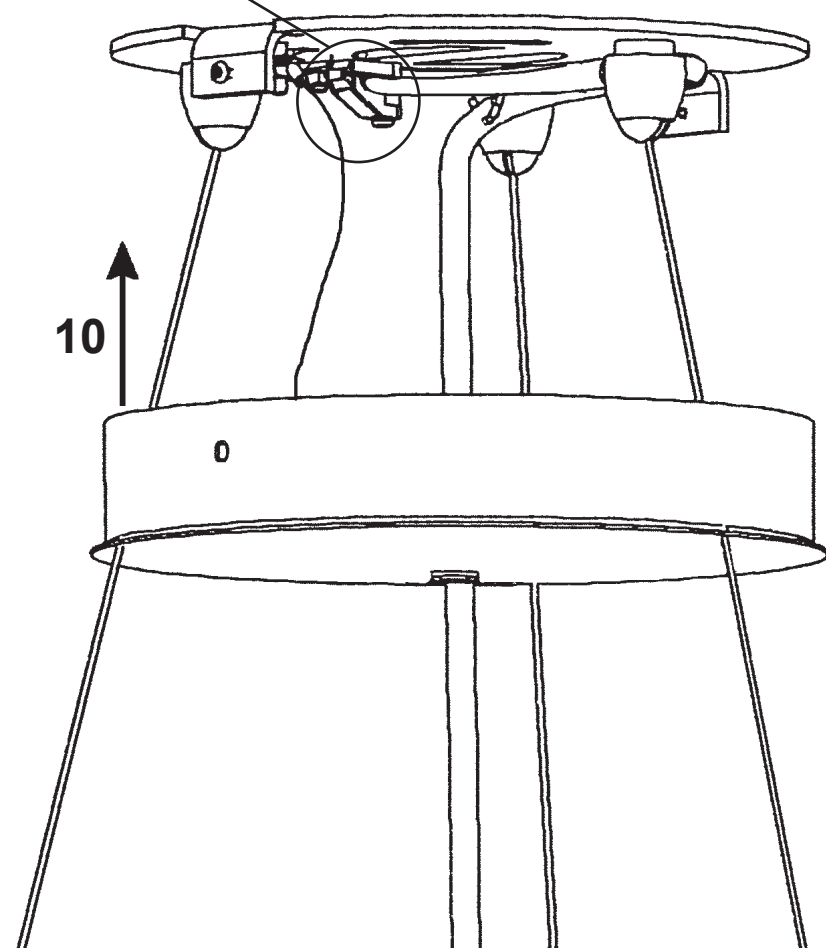

 **SCHONBEK** | 1870

SARELLA
RS8343N- __ __ H

THIS DESIGN IS THE PROPRIETARY
TRADE DRESS/TRADEMARK OF
W SCHONBEK LLC.

12 Lights
Length: 24"
Height: 5-1/2"
Hanging Weight: 24lbs.

 **SCHONBEK** | 1870

								
MAX 40 W	110-120 V							

1 X  : 1746

- 13 A
- 14 B
- 15 C
- 16 D

You will need 12 - G16-1/2 Bulbs
40 Watts Max

**Install bulbs and be sure to
test fixture BEFORE trimming.**

 **SCHONBEK** | 1870

SARELLA
RS8343N- __ __ R

THIS DESIGN IS THE PROPRIETARY
TRADE DRESS/TRADemark OF
W SCHONBEK LLC.

12 Lights
Length: 24"
Height: 5-1/2"
Hanging Weight: 24lbs.

 **SCHONBEK** | 1870

								
MAX <u>40</u> W	110-120 V							

1 X  : 1746

- 13 A
- 14 B
- 15 C
- 16 D

You will need 12 - G16-1/2 Bulbs
40 Watts Max

**Install bulbs and be sure to
test fixture BEFORE trimming.**

 **SCHONBEK** | 1870

SARELLA
RS8343N- __ __ S

THIS DESIGN IS THE PROPRIETARY
TRADE DRESS/TRADEMARK OF
W SCHONBEK LLC.

12 Lights
Length: 24"
Height: 5-1/2"
Hanging Weight: 24lbs.