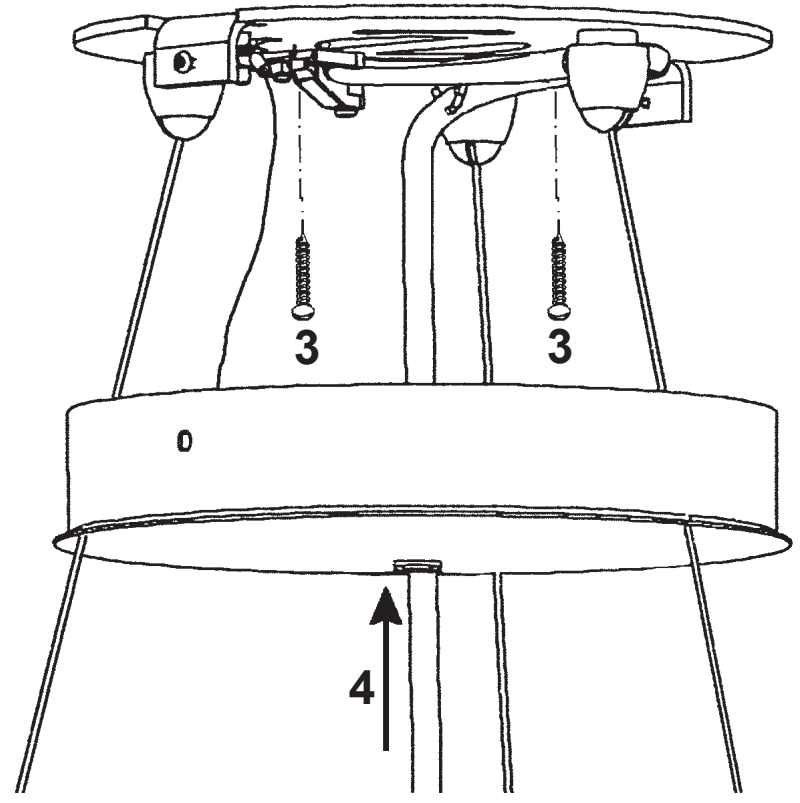

12 Lights
Length: 24"
Height: 5-1/2"
Hanging Weight: 24lbs.

 **SCHONBEK** | 1870

								
MAX <u>40</u> W	110-120 V							

1 X  : 1746

- 13 A
- 14 B
- 15 C
- 16 D

You will need 12 - G16-1/2 Bulbs
40 Watts Max

**Install bulbs and be sure to
test fixture BEFORE trimming.**

 **SCHONBEK** | 1870

SARELLA
RS8343N- __ __ S

THIS DESIGN IS THE PROPRIETARY
TRADE DRESS/TRADEMARK OF
W SCHONBEK LLC.

12 Lights
Length: 24"
Height: 5-1/2"
Hanging Weight: 24lbs.

 **SCHONBEK** | 1870

								
MAX 40 W	110-120 V							

1 X  : 1746

- 13** A
- 14** B
- 15** C
- 16** D

You will need 12 - G16-1/2 Bulbs
40 Watts Max

**Install bulbs and be sure to
test fixture BEFORE trimming.**