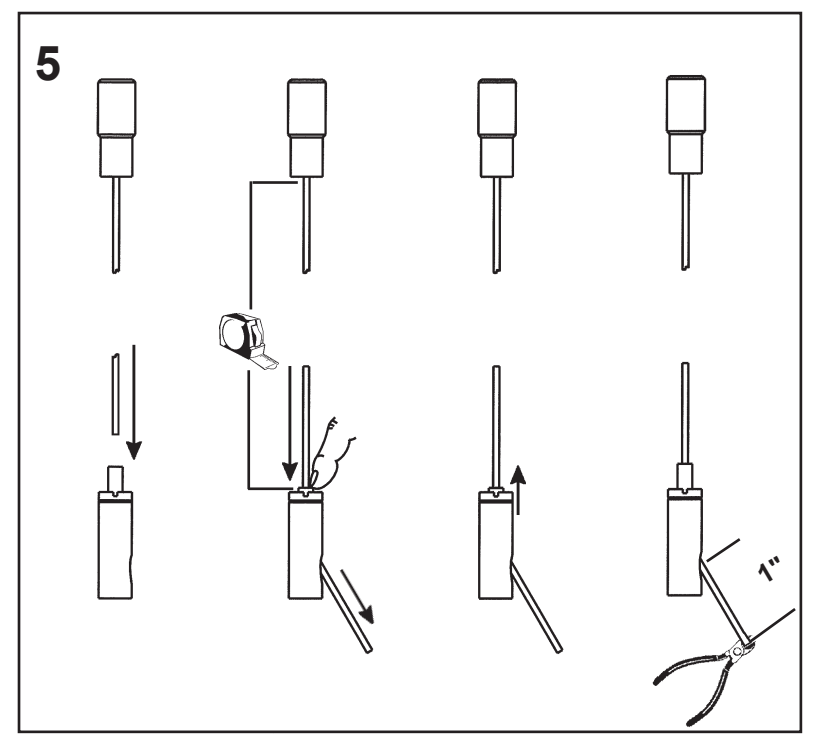

12 Lights
Length: 24"
Height: 5-1/2"
Hanging Weight: 24lbs.

 **SCHONBEK** | 1870

								
MAX <u>40</u> W	110-120 V							

1 X  : 1746

- 13 A
- 14 B
- 15 C
- 16 D

You will need 12 - G16-1/2 Bulbs
40 Watts Max

**Install bulbs and be sure to
test fixture BEFORE trimming.**

 **SCHONBEK** | 1870

SARELLA
RS8343N- __ __ S

THIS DESIGN IS THE PROPRIETARY
TRADE DRESS/TRADEMARK OF
W SCHONBEK LLC.

12 Lights
Length: 24"
Height: 5-1/2"
Hanging Weight: 24lbs.

 **SCHONBEK** | 1870

								
MAX 40 W	110-120 V							

1 X  : 1746

- 13** A
- 14** B
- 15** C
- 16** D

You will need 12 - G16-1/2 Bulbs
40 Watts Max

**Install bulbs and be sure to
test fixture BEFORE trimming.**