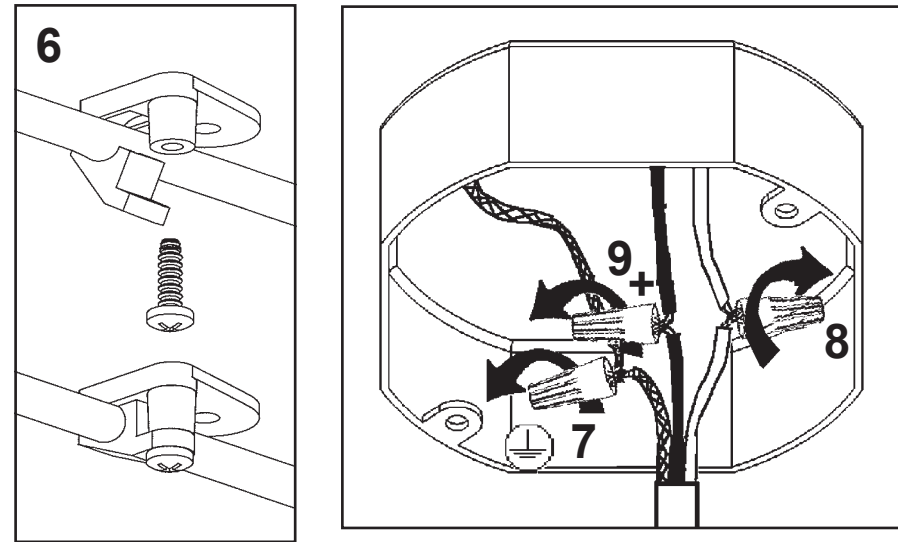

12 Lights
Length: 24"
Height: 5-1/2"
Hanging Weight: 24lbs.

 **SCHONBEK** | 1870

								
MAX <u>40</u> W	110-120 V							

1 X  : 1746

- 13 A
- 14 B
- 15 C
- 16 D

You will need 12 - G16-1/2 Bulbs
40 Watts Max

**Install bulbs and be sure to
test fixture BEFORE trimming.**

 **SCHONBEK** | 1870

SARELLA
RS8343N- __ __ S

THIS DESIGN IS THE PROPRIETARY
TRADE DRESS/TRADEMARK OF
W SCHONBEK LLC.

12 Lights
Length: 24"
Height: 5-1/2"
Hanging Weight: 24lbs.

 **SCHONBEK** | 1870

								
MAX 40 W	110-120 V							

1 X  : 1746

- 13** A
- 14** B
- 15** C
- 16** D

You will need 12 - G16-1/2 Bulbs
40 Watts Max

**Install bulbs and be sure to
test fixture BEFORE trimming.**