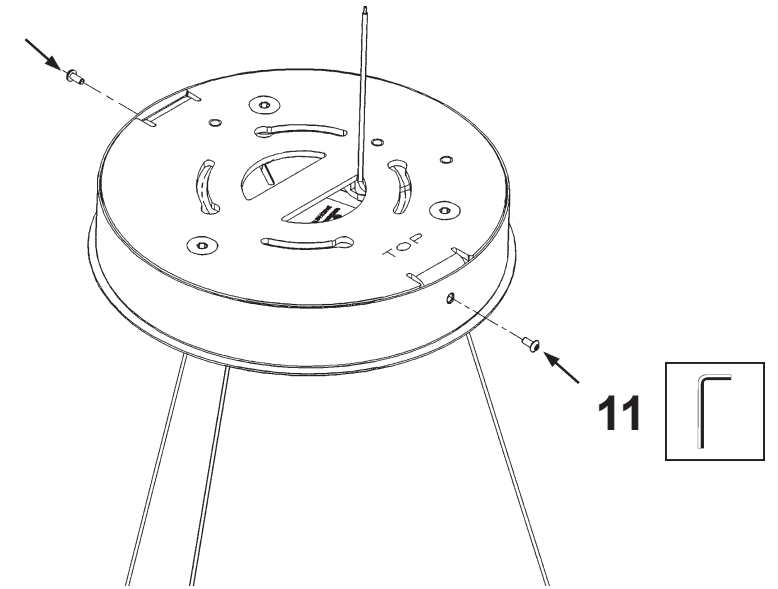

 **SCHONBEK** | 1870

SARELLA
RS8343N- __ __ H

THIS DESIGN IS THE PROPRIETARY
TRADE DRESS/TRADEMARK OF
W SCHONBEK LLC.

12 Lights
Length: 24"
Height: 5-1/2"
Hanging Weight: 24lbs.

 **SCHONBEK** | 1870

								
MAX 40 W	110-120 V							

1 X  : 1746

- 13 A
- 14 B
- 15 C
- 16 D

You will need 12 - G16-1/2 Bulbs
40 Watts Max

**Install bulbs and be sure to
test fixture BEFORE trimming.**

 **SCHONBEK** | 1870

SARELLA
RS8343N- __ __ R

THIS DESIGN IS THE PROPRIETARY
TRADE DRESS/TRADemark OF
W SCHONBEK LLC.

12 Lights
Length: 24"
Height: 5-1/2"
Hanging Weight: 24lbs.

 **SCHONBEK** | 1870

								
MAX <u>40</u> W	110-120 V							

1 X  : 1746

- 13 A
- 14 B
- 15 C
- 16 D

You will need 12 - G16-1/2 Bulbs
40 Watts Max

**Install bulbs and be sure to
test fixture BEFORE trimming.**

 **SCHONBEK** | 1870

SARELLA
RS8343N- __ __ S

THIS DESIGN IS THE PROPRIETARY
TRADE DRESS/TRADEMARK OF
W SCHONBEK LLC.

12 Lights
Length: 24"
Height: 5-1/2"
Hanging Weight: 24lbs.