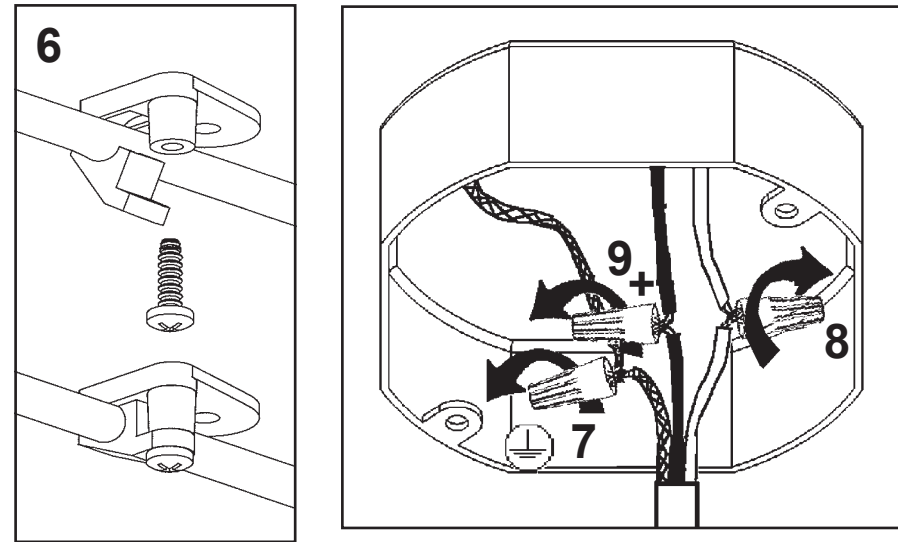

 **SCHONBEK** | 1870

SARELLA
RS8343N- __ __ H

THIS DESIGN IS THE PROPRIETARY
TRADE DRESS/TRADEMARK OF
W SCHONBEK LLC.

12 Lights
Length: 24"
Height: 5-1/2"
Hanging Weight: 24lbs.

 **SCHONBEK** | 1870

								
MAX 40 W	110-120 V							

1 X  : 1746

- 13 A
- 14 B
- 15 C
- 16 D

You will need 12 - G16-1/2 Bulbs
40 Watts Max

**Install bulbs and be sure to
test fixture BEFORE trimming.**

 **SCHONBEK** | 1870

SARELLA
RS8343N- __ __ R

THIS DESIGN IS THE PROPRIETARY
TRADE DRESS/TRADemark OF
W SCHONBEK LLC.

12 Lights
Length: 24"
Height: 5-1/2"
Hanging Weight: 24lbs.

 **SCHONBEK** | 1870

								
MAX <u>40</u> W	110-120 V							

1 X  : 1746

- 13 A
- 14 B
- 15 C
- 16 D

You will need 12 - G16-1/2 Bulbs
40 Watts Max

**Install bulbs and be sure to
test fixture BEFORE trimming.**

 **SCHONBEK** | 1870

SARELLA
RS8343N- __ __ S

THIS DESIGN IS THE PROPRIETARY
TRADE DRESS/TRADEMARK OF
W SCHONBEK LLC.

12 Lights
Length: 24"
Height: 5-1/2"
Hanging Weight: 24lbs.