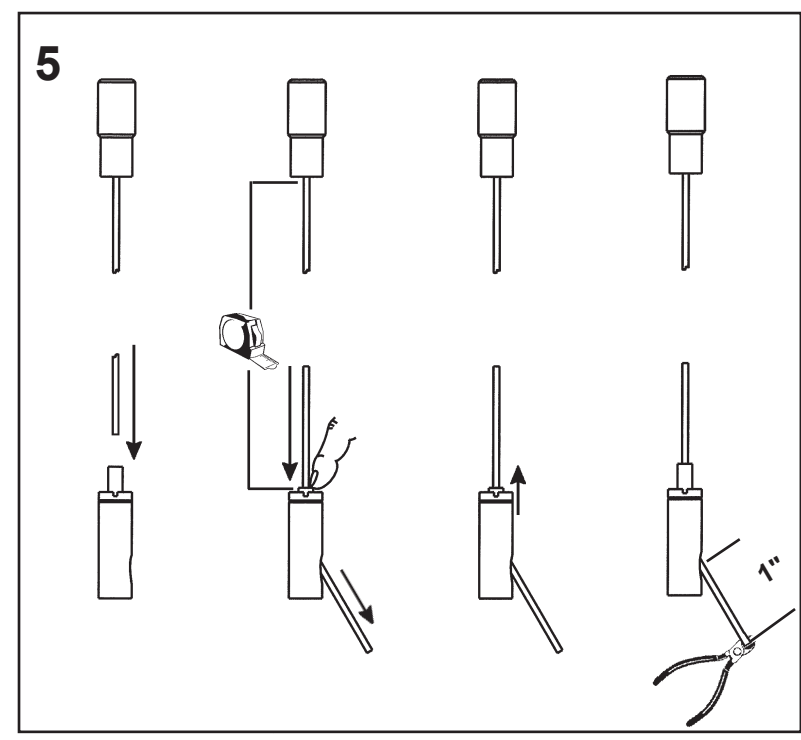

1 X  : 1746

- 13 A
- 14 B
- 15 C
- 16 D

You will need 12 - G16-1/2 Bulbs
40 Watts Max

**Install bulbs and be sure to
test fixture BEFORE trimming.**

 **SCHONBEK** | 1870

SARELLA
RS8343N- __ __ R

THIS DESIGN IS THE PROPRIETARY
TRADE DRESS/TRADemark OF
W SCHONBEK LLC.

12 Lights
Length: 24"
Height: 5-1/2"
Hanging Weight: 24lbs.

 **SCHONBEK** | 1870

								
MAX <u>40</u> W	110-120 V							

1 X  : 1746

- 13 A
- 14 B
- 15 C
- 16 D

You will need 12 - G16-1/2 Bulbs
40 Watts Max

**Install bulbs and be sure to
test fixture BEFORE trimming.**

 **SCHONBEK** | 1870

SARELLA
RS8343N- __ __ S

THIS DESIGN IS THE PROPRIETARY
TRADE DRESS/TRADEMARK OF
W SCHONBEK LLC.

12 Lights
Length: 24"
Height: 5-1/2"
Hanging Weight: 24lbs.