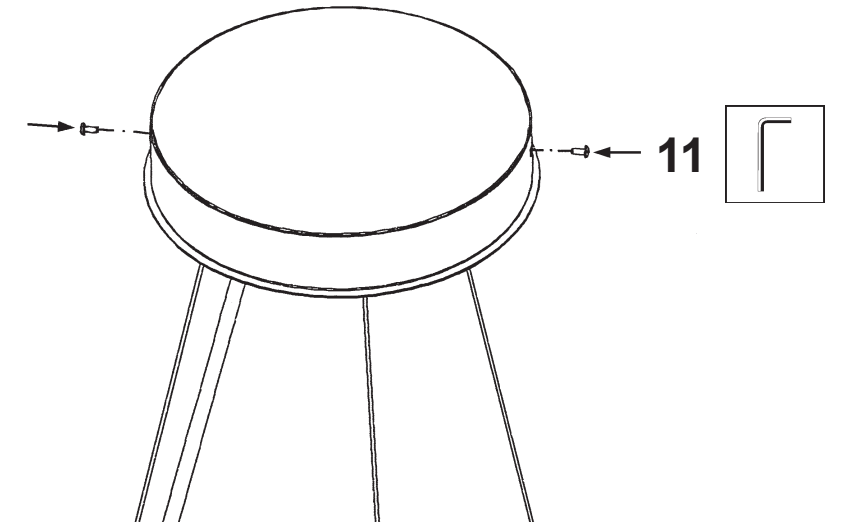

 **SCHONBEK** | 1870

SARELLA
RS8349N- __ __ H

THIS DESIGN IS THE PROPRIETARY
TRADE DRESS/TRADEMARK OF
W SCHONBEK LLC.

18 Lights
Length: 36"
Height: 6-1/2"
Hanging Weight: 41lbs.

 **SCHONBEK** | 1870

			S						
MAX 40 W	110-120 V								

1 X  : 1746

- 13 A
- 14 B
- 15 C
- 16 D
- 17 E

You will need 18 - G16-1/2 Bulbs
40 Watts Max

**Install bulbs and be sure to
test fixture BEFORE trimming.**

 **SCHONBEK** | 1870

SARELLA
RS8349N- __ __ R

THIS DESIGN IS THE PROPRIETARY
TRADE DRESS/TRADEMARK OF
W SCHONBEK LLC.

18 Lights
Length: 36"
Height: 6-1/2"
Hanging Weight: 41lbs.

 **SCHONBEK** | 1870

			S					
MAX 40 W	110-120 V							

1 X  : 1746

- 13 A
- 14 B
- 15 C
- 16 D
- 17 E

You will need 18 - G16-1/2 Bulbs
40 Watts Max

Install bulbs and be sure to
test fixture **BEFORE** trimming.

 **SCHONBEK** | 1870

SARELLA
RS8349N- ___ _ S

THIS DESIGN IS THE PROPRIETARY
TRADE DRESS/TRADEMARK OF
W SCHONBEK LLC.

18 Lights
Length: 36"
Height: 6-1/2"
Hanging Weight: 41lbs.