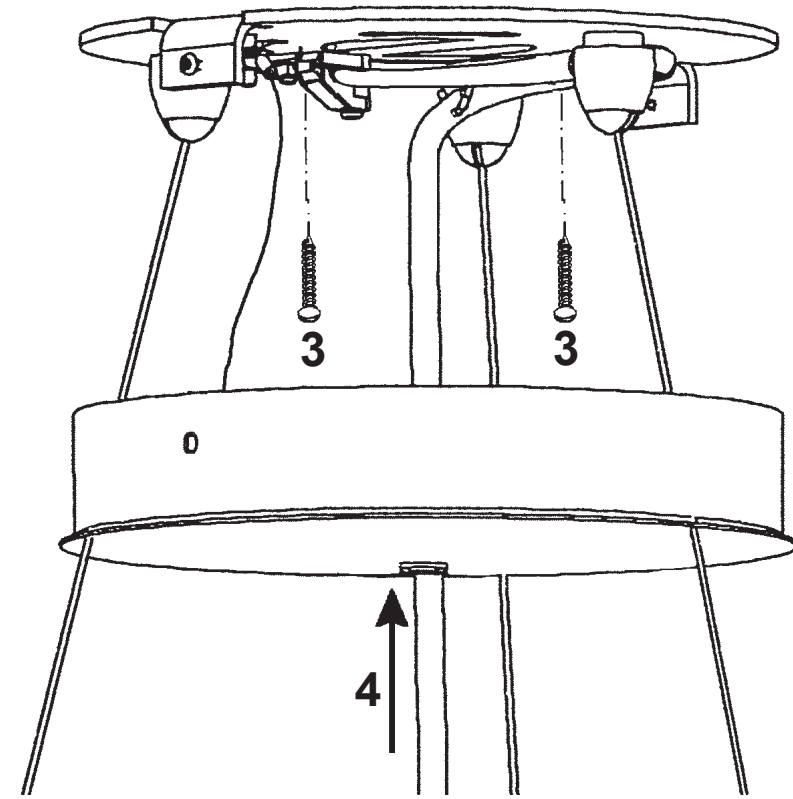

 **SCHONBEK** | 1870

SARELLA
RS8349N- __ __ H

THIS DESIGN IS THE PROPRIETARY
TRADE DRESS/TRADEMARK OF
W SCHONBEK LLC.

18 Lights
Length: 36"
Height: 6-1/2"
Hanging Weight: 41lbs.

 **SCHONBEK** | 1870

			S						
MAX 40 W	110-120 V								

1 X  : 1746

- 13 A
- 14 B
- 15 C
- 16 D
- 17 E

You will need 18 - G16-1/2 Bulbs
40 Watts Max

**Install bulbs and be sure to
test fixture BEFORE trimming.**

 **SCHONBEK** | 1870

SARELLA
RS8349N- __ __ R

THIS DESIGN IS THE PROPRIETARY
TRADE DRESS/TRADEMARK OF
W SCHONBEK LLC.

18 Lights
Length: 36"
Height: 6-1/2"
Hanging Weight: 41lbs.

 **SCHONBEK** | 1870

			S					
MAX 40 W	110-120 V							

1 X  : 1746

- 13 A
- 14 B
- 15 C
- 16 D
- 17 E

You will need 18 - G16-1/2 Bulbs
40 Watts Max

Install bulbs and be sure to
test fixture **BEFORE** trimming.

 **SCHONBEK** | 1870

SARELLA
RS8349N- ___ _ S

THIS DESIGN IS THE PROPRIETARY
TRADE DRESS/TRADEMARK OF
W SCHONBEK LLC.

18 Lights
Length: 36"
Height: 6-1/2"
Hanging Weight: 41lbs.