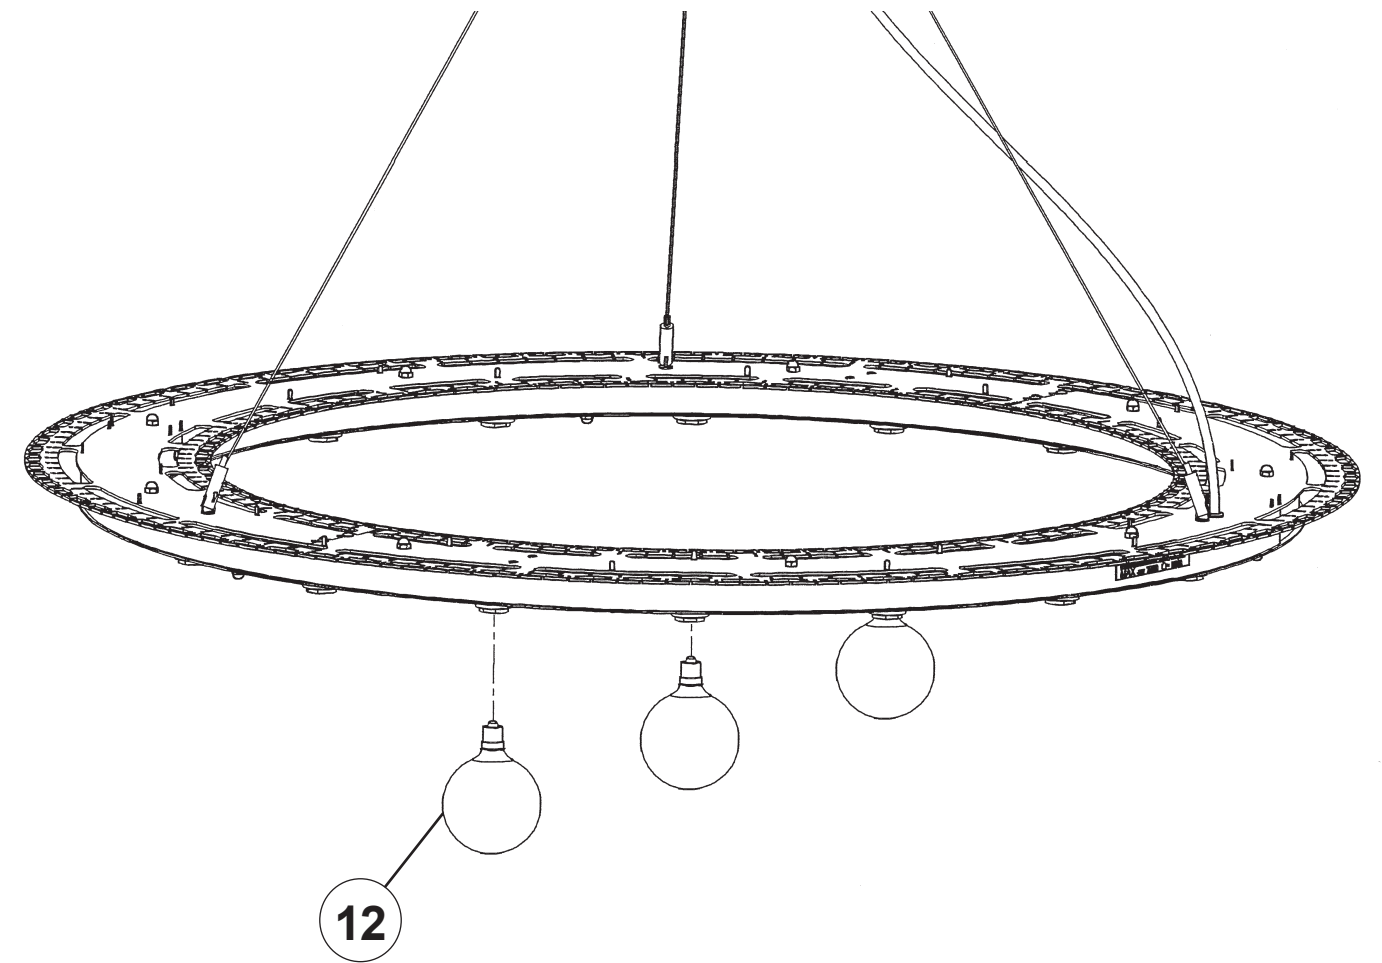

 **SCHONBEK** | 1870

SARELLA
RS8349N- __ __ H

THIS DESIGN IS THE PROPRIETARY
TRADE DRESS/TRADEMARK OF
W SCHONBEK LLC.

18 Lights
Length: 36"
Height: 6-1/2"
Hanging Weight: 41lbs.

 **SCHONBEK** | 1870

			S						
MAX 40 W	110-120 V								

1 X  : 1746

- 13 A
- 14 B
- 15 C
- 16 D
- 17 E

You will need 18 - G16-1/2 Bulbs
40 Watts Max

**Install bulbs and be sure to
test fixture BEFORE trimming.**

 **SCHONBEK** | 1870

SARELLA
RS8349N- __ __ R

THIS DESIGN IS THE PROPRIETARY
TRADE DRESS/TRADEMARK OF
W SCHONBEK LLC.

18 Lights
Length: 36"
Height: 6-1/2"
Hanging Weight: 41lbs.

 **SCHONBEK** | 1870

			S					
MAX 40 W	110-120 V							

1 X  : 1746

- 13 A
- 14 B
- 15 C
- 16 D
- 17 E

You will need 18 - G16-1/2 Bulbs
40 Watts Max

Install bulbs and be sure to
test fixture **BEFORE** trimming.

 **SCHONBEK** | 1870

SARELLA
RS8349N- ___ _ S

THIS DESIGN IS THE PROPRIETARY
TRADE DRESS/TRADEMARK OF
W SCHONBEK LLC.

18 Lights
Length: 36"
Height: 6-1/2"
Hanging Weight: 41lbs.