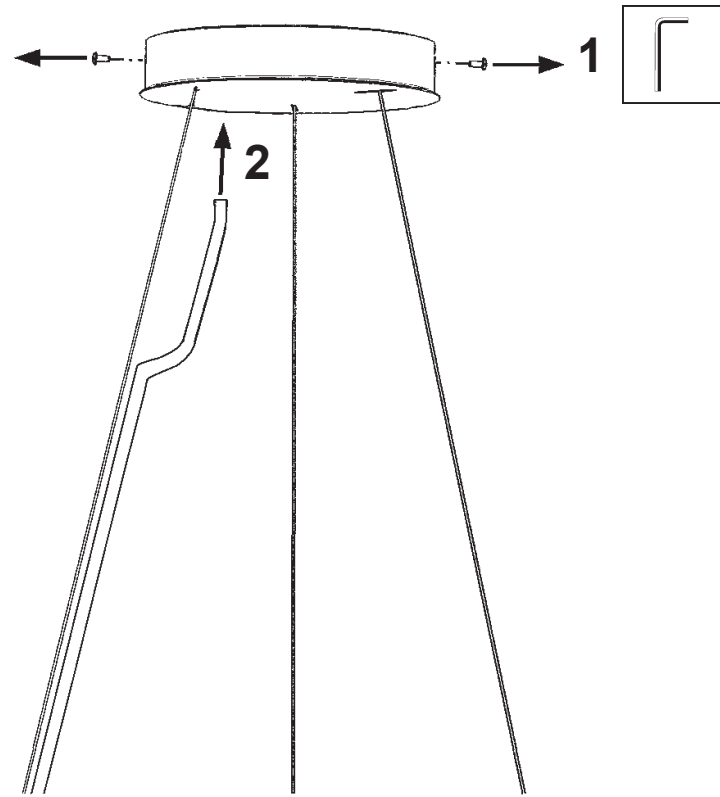

 **SCHONBEK** | 1870

SARELLA
RS8349N- __ __ H

THIS DESIGN IS THE PROPRIETARY
TRADE DRESS/TRADEMARK OF
W SCHONBEK LLC.

18 Lights
Length: 36"
Height: 6-1/2"
Hanging Weight: 41lbs.

 **SCHONBEK** | 1870

			S						
MAX 40 W	110-120 V								

1 X  : 1746

- 13 A
- 14 B
- 15 C
- 16 D
- 17 E

You will need 18 - G16-1/2 Bulbs
40 Watts Max

**Install bulbs and be sure to
test fixture BEFORE trimming.**

 **SCHONBEK** | 1870

SARELLA
RS8349N- __ __ R

THIS DESIGN IS THE PROPRIETARY
TRADE DRESS/TRADEMARK OF
W SCHONBEK LLC.

18 Lights
Length: 36"
Height: 6-1/2"
Hanging Weight: 41lbs.

 **SCHONBEK** | 1870

			S					
MAX 40 W	110-120 V							

1 X  : 1746

- 13 A
- 14 B
- 15 C
- 16 D
- 17 E

You will need 18 - G16-1/2 Bulbs
40 Watts Max

Install bulbs and be sure to
test fixture **BEFORE** trimming.

 **SCHONBEK** | 1870

SARELLA
RS8349N- ___ _ S

THIS DESIGN IS THE PROPRIETARY
TRADE DRESS/TRADEMARK OF
W SCHONBEK LLC.

18 Lights
Length: 36"
Height: 6-1/2"
Hanging Weight: 41lbs.