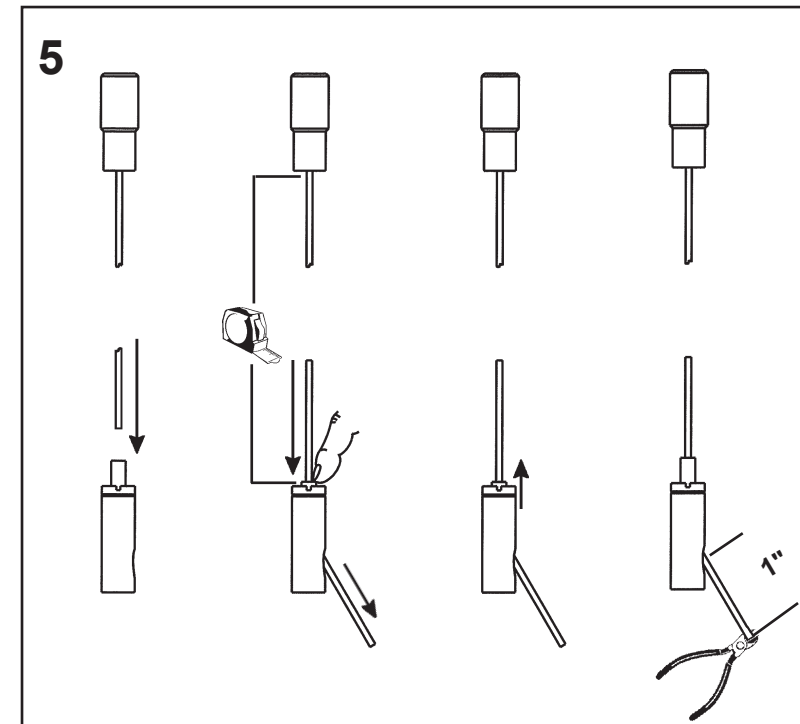

 **SCHONBEK** | 1870

SARELLA
RS8349N- __ __ H

THIS DESIGN IS THE PROPRIETARY
TRADE DRESS/TRADEMARK OF
W SCHONBEK LLC.

18 Lights
Length: 36"
Height: 6-1/2"
Hanging Weight: 41lbs.

 **SCHONBEK** | 1870

			S						
MAX 40 W	110-120 V								

1 X  : 1746

- 13 A
- 14 B
- 15 C
- 16 D
- 17 E

You will need 18 - G16-1/2 Bulbs
40 Watts Max

**Install bulbs and be sure to
test fixture BEFORE trimming.**

 **SCHONBEK** | 1870

SARELLA
RS8349N- __ __ R

THIS DESIGN IS THE PROPRIETARY
TRADE DRESS/TRADEMARK OF
W SCHONBEK LLC.

18 Lights
Length: 36"
Height: 6-1/2"
Hanging Weight: 41lbs.

 **SCHONBEK** | 1870

			S					
MAX 40 W	110-120 V							

1 X  : 1746

- 13 A
- 14 B
- 15 C
- 16 D
- 17 E

You will need 18 - G16-1/2 Bulbs
40 Watts Max

Install bulbs and be sure to
test fixture **BEFORE** trimming.

 **SCHONBEK** | 1870

SARELLA
RS8349N- ___ _ S

THIS DESIGN IS THE PROPRIETARY
TRADE DRESS/TRADEMARK OF
W SCHONBEK LLC.

18 Lights
Length: 36"
Height: 6-1/2"
Hanging Weight: 41lbs.