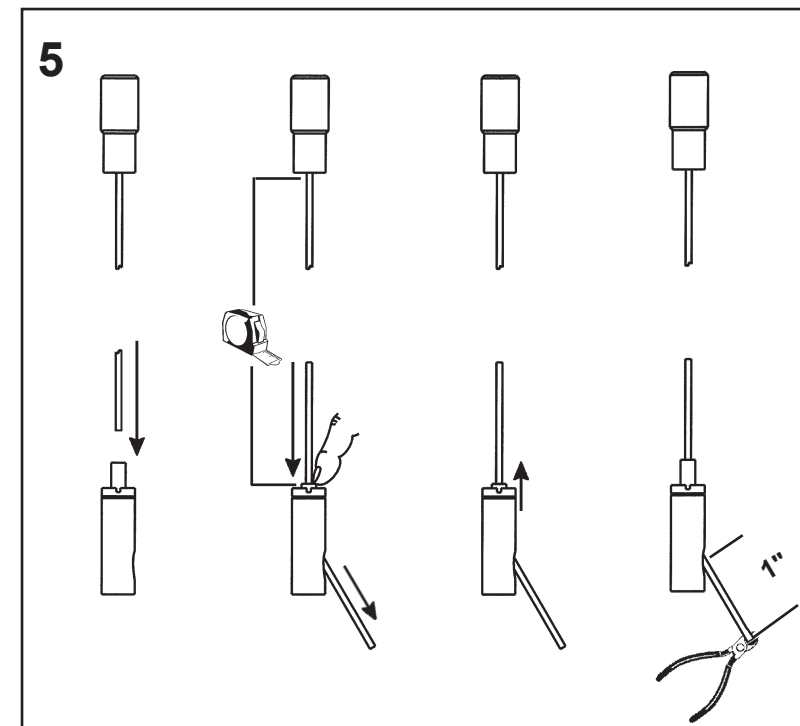

18 Lights
Length: 36"
Height: 6-1/2"
Hanging Weight: 41lbs.

 **SCHONBEK** | 1870

			S					
MAX 40 W	110-120 V							

1 X  : 1746

- 13 A
- 14 B
- 15 C
- 16 D
- 17 E

You will need 18 - G16-1/2 Bulbs
40 Watts Max

Install bulbs and be sure to
test fixture **BEFORE** trimming.

 **SCHONBEK** | 1870

SARELLA
RS8349N- ___ _ S

THIS DESIGN IS THE PROPRIETARY
TRADE DRESS/TRADEMARK OF
W SCHONBEK LLC.

18 Lights
Length: 36"
Height: 6-1/2"
Hanging Weight: 41lbs.