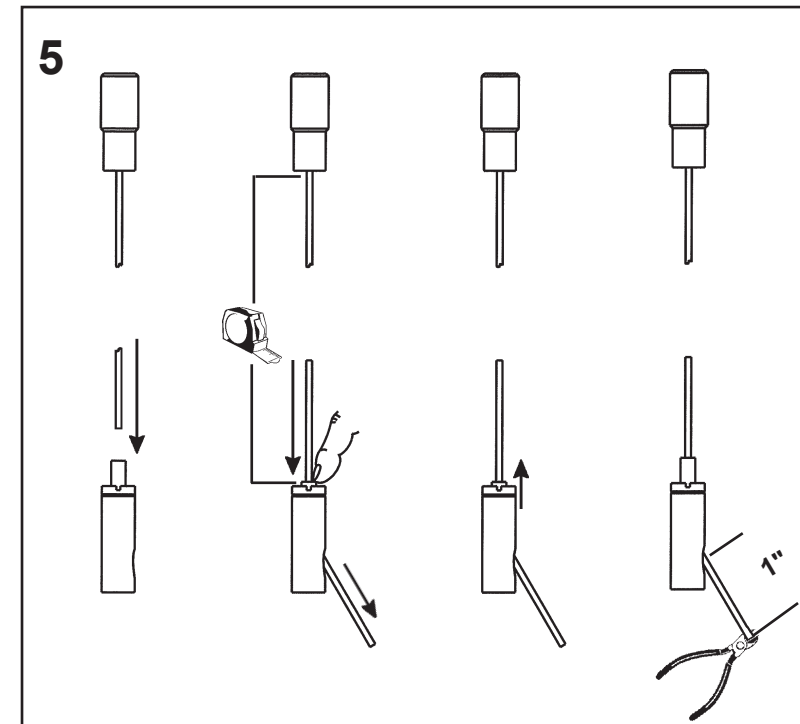

18 Lights
Length: 36"
Height: 6-1/2"
Hanging Weight: 41lbs.

 **SCHONBEK** | 1870

			S					
MAX 40 W	110-120 V							

1 X  : 1746

- 13 A
- 14 B
- 15 C
- 16 D
- 17 E

You will need 18 - G16-1/2 Bulbs
40 Watts Max

Install bulbs and be sure to
test fixture **BEFORE** trimming.

 **SCHONBEK** | 1870

SARELLA
RS8349N- ___ _ S

THIS DESIGN IS THE PROPRIETARY
TRADE DRESS/TRADEMARK OF
W SCHONBEK LLC.

18 Lights
Length: 36"
Height: 6-1/2"
Hanging Weight: 41lbs.

 **SCHONBEK** | 1870

			S					
MAX 40 W	110-120 V							

1 X  : 1746

- 13 A
- 14 B
- 15 C
- 16 D
- 17 E

You will need 18 - G16-1/2 Bulbs
40 Watts Max

**Install bulbs and be sure to
test fixture BEFORE trimming.**