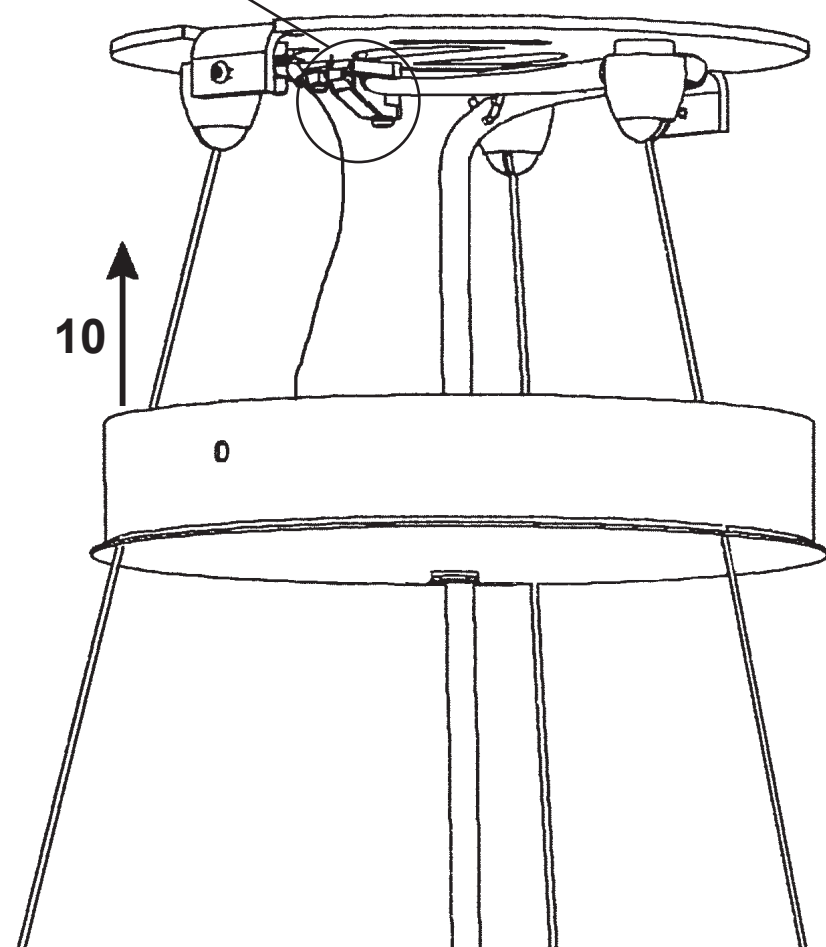

 **SCHONBEK** | 1870

SARELLA
RS8349N- __ __ H

THIS DESIGN IS THE PROPRIETARY
TRADE DRESS/TRADEMARK OF
W SCHONBEK LLC.

18 Lights
Length: 36"
Height: 6-1/2"
Hanging Weight: 41lbs.

 **SCHONBEK** | 1870

			S						
MAX 40 W	110-120 V								

1 X  : 1746

- 13 A
- 14 B
- 15 C
- 16 D
- 17 E

You will need 18 - G16-1/2 Bulbs
40 Watts Max

**Install bulbs and be sure to
test fixture BEFORE trimming.**

 **SCHONBEK** | 1870

SARELLA
RS8349N- __ __ R

THIS DESIGN IS THE PROPRIETARY
TRADE DRESS/TRADEMARK OF
W SCHONBEK LLC.

18 Lights
Length: 36"
Height: 6-1/2"
Hanging Weight: 41lbs.

 **SCHONBEK** | 1870

			S					
MAX 40 W	110-120 V							

1 X  : 1746

- 13 A
- 14 B
- 15 C
- 16 D
- 17 E

You will need 18 - G16-1/2 Bulbs
40 Watts Max

Install bulbs and be sure to
test fixture **BEFORE** trimming.

 **SCHONBEK** | 1870

SARELLA
RS8349N- ___ _ S

THIS DESIGN IS THE PROPRIETARY
TRADE DRESS/TRADEMARK OF
W SCHONBEK LLC.

18 Lights
Length: 36"
Height: 6-1/2"
Hanging Weight: 41lbs.