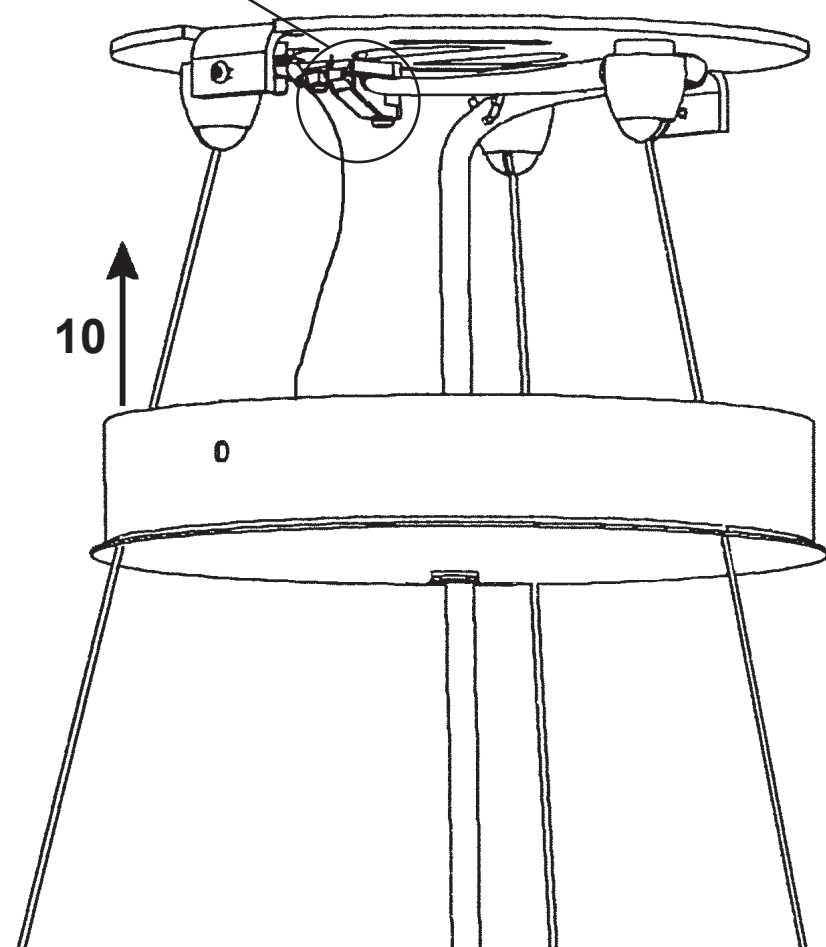

 **SCHONBEK** | 1870

SARELLA
RS8349N- __ __ H

THIS DESIGN IS THE PROPRIETARY
TRADE DRESS/TRADEMARK OF
W SCHONBEK LLC.

18 Lights
Length: 36"
Height: 6-1/2"
Hanging Weight: 41lbs.

 **SCHONBEK** | 1870

			S						
MAX 40 W	110-120 V								

18 Lights
Length: 36"
Height: 6-1/2"
Hanging Weight: 41lbs.

 **SCHONBEK** | 1870

			S					
MAX 40 W	110-120 V							

1 X  : 1746

- 13 A
- 14 B
- 15 C
- 16 D
- 17 E

You will need 18 - G16-1/2 Bulbs
40 Watts Max

Install bulbs and be sure to
test fixture **BEFORE** trimming.

 **SCHONBEK** | 1870

SARELLA
RS8349N- ___ _ S

THIS DESIGN IS THE PROPRIETARY
TRADE DRESS/TRADEMARK OF
W SCHONBEK LLC.

18 Lights
Length: 36"
Height: 6-1/2"
Hanging Weight: 41lbs.

 **SCHONBEK** | 1870

			S					
MAX 40 W	110-120 V							

1 X  : 1746

- 13 A
- 14 B
- 15 C
- 16 D
- 17 E

You will need 18 - G16-1/2 Bulbs
40 Watts Max

**Install bulbs and be sure to
test fixture BEFORE trimming.**