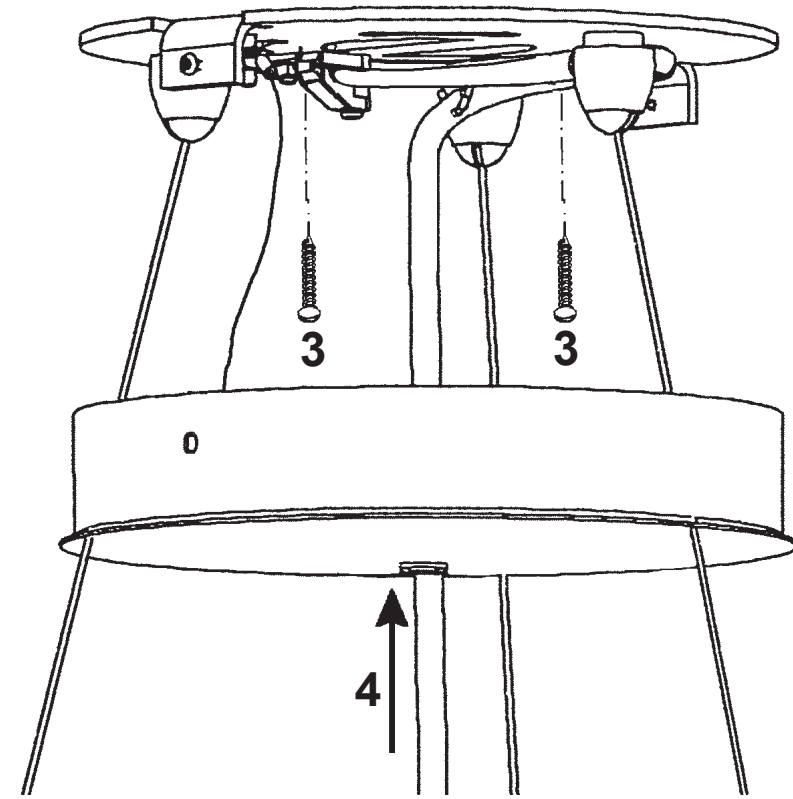

18 Lights
Length: 36"
Height: 6-1/2"
Hanging Weight: 41lbs.

 **SCHONBEK** | 1870

			S					
MAX 40 W	110-120 V							

1 X  : 1746

- 13 A
- 14 B
- 15 C
- 16 D
- 17 E

You will need 18 - G16-1/2 Bulbs
40 Watts Max

Install bulbs and be sure to
test fixture **BEFORE** trimming.

 **SCHONBEK** | 1870

SARELLA
RS8349N- ___ _ S

THIS DESIGN IS THE PROPRIETARY
TRADE DRESS/TRADEMARK OF
W SCHONBEK LLC.

18 Lights
Length: 36"
Height: 6-1/2"
Hanging Weight: 41lbs.

 **SCHONBEK** | 1870

			S					
MAX 40 W	110-120 V							

1 X  : 1746

- 13 A
- 14 B
- 15 C
- 16 D
- 17 E

You will need 18 - G16-1/2 Bulbs
40 Watts Max

**Install bulbs and be sure to
test fixture BEFORE trimming.**