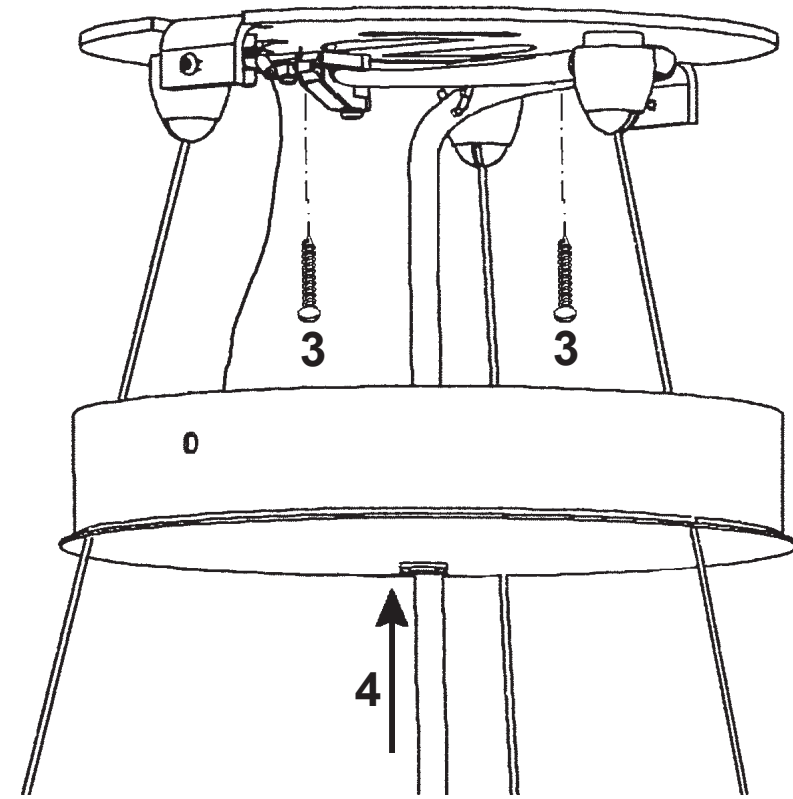

1 X  : 1746

- 13 A
- 14 B
- 15 C
- 16 D
- 17 E

You will need 18 - G16-1/2 Bulbs
40 Watts Max

**Install bulbs and be sure to
test fixture BEFORE trimming.**

 **SCHONBEK** | 1870

SARELLA
RS8349N- __ __ R

THIS DESIGN IS THE PROPRIETARY
TRADE DRESS/TRADEMARK OF
W SCHONBEK LLC.

18 Lights
Length: 36"
Height: 6-1/2"
Hanging Weight: 41lbs.

 **SCHONBEK** | 1870

			S					
MAX 40 W	110-120 V							

1 X  : 1746

- 13 A
- 14 B
- 15 C
- 16 D
- 17 E

You will need 18 - G16-1/2 Bulbs
40 Watts Max

Install bulbs and be sure to
test fixture **BEFORE** trimming.

 **SCHONBEK** | 1870

SARELLA
RS8349N- ___ _ S

THIS DESIGN IS THE PROPRIETARY
TRADE DRESS/TRADEMARK OF
W SCHONBEK LLC.

18 Lights
Length: 36"
Height: 6-1/2"
Hanging Weight: 41lbs.

 **SCHONBEK** | 1870

			S					
MAX 40 W	110-120 V							

1 X  : 1746

- 13 A
- 14 B
- 15 C
- 16 D
- 17 E

You will need 18 - G16-1/2 Bulbs
40 Watts Max

**Install bulbs and be sure to
test fixture BEFORE trimming.**