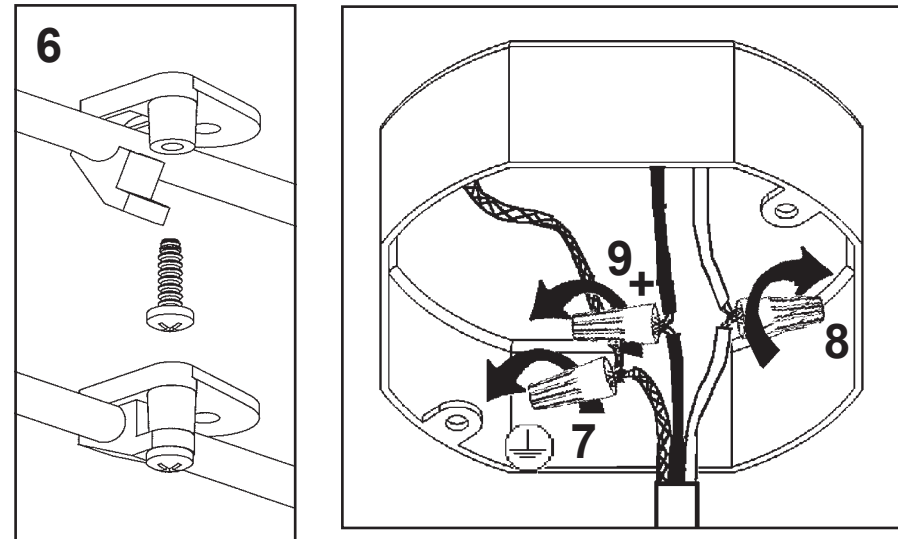

1 X  : 1746

- 13 A
- 14 B
- 15 C
- 16 D
- 17 E

You will need 18 - G16-1/2 Bulbs
40 Watts Max

**Install bulbs and be sure to
test fixture BEFORE trimming.**

 **SCHONBEK** | 1870

SARELLA
RS8349N- __ __ R

THIS DESIGN IS THE PROPRIETARY
TRADE DRESS/TRADEMARK OF
W SCHONBEK LLC.

18 Lights
Length: 36"
Height: 6-1/2"
Hanging Weight: 41lbs.

 **SCHONBEK** | 1870

			S					
MAX 40 W	110-120 V							

1 X  : 1746

- 13 A
- 14 B
- 15 C
- 16 D
- 17 E

You will need 18 - G16-1/2 Bulbs
40 Watts Max

Install bulbs and be sure to
test fixture **BEFORE** trimming.

 **SCHONBEK** | 1870

SARELLA
RS8349N- ___ _ S

THIS DESIGN IS THE PROPRIETARY
TRADE DRESS/TRADEMARK OF
W SCHONBEK LLC.

18 Lights
Length: 36"
Height: 6-1/2"
Hanging Weight: 41lbs.