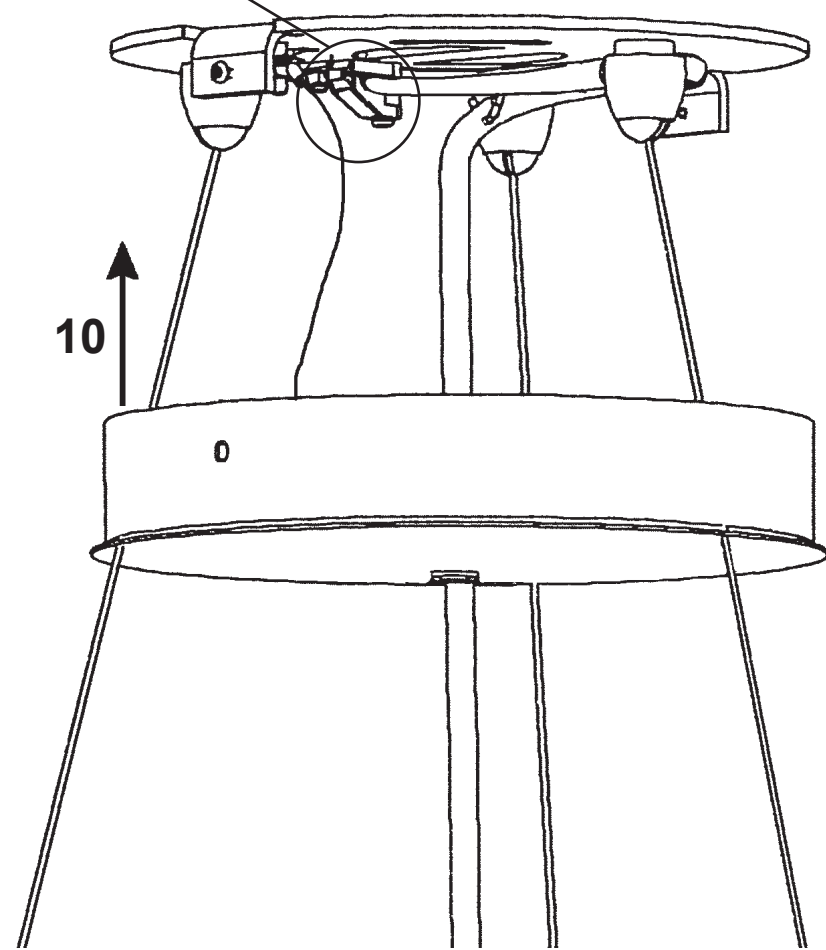

 **SCHONBEK** | 1870

SARELLA
RS8349N- __ __ H

THIS DESIGN IS THE PROPRIETARY
TRADE DRESS/TRADEMARK OF
W SCHONBEK LLC.

18 Lights
Length: 36"
Height: 6-1/2"
Hanging Weight: 41lbs.

 **SCHONBEK** | 1870

			S						
MAX 40 W	110-120 V								

1 X  : 1746

- 13 A
- 14 B
- 15 C
- 16 D
- 17 E

You will need 18 - G16-1/2 Bulbs
40 Watts Max

**Install bulbs and be sure to
test fixture BEFORE trimming.**

 **SCHONBEK** | 1870

SARELLA
RS8349N- __ __ R

THIS DESIGN IS THE PROPRIETARY
TRADE DRESS/TRADEMARK OF
W SCHONBEK LLC.

18 Lights
Length: 36"
Height: 6-1/2"
Hanging Weight: 41lbs.

 **SCHONBEK** | 1870

			S					
MAX 40 W	110-120 V							

1 X  : 1746

- 13 A
- 14 B
- 15 C
- 16 D
- 17 E

You will need 18 - G16-1/2 Bulbs
40 Watts Max

Install bulbs and be sure to
test fixture **BEFORE** trimming.

 **SCHONBEK** | 1870

SARELLA
RS8349N- ___ _ S

THIS DESIGN IS THE PROPRIETARY
TRADE DRESS/TRADEMARK OF
W SCHONBEK LLC.

18 Lights
Length: 36"
Height: 6-1/2"
Hanging Weight: 41lbs.