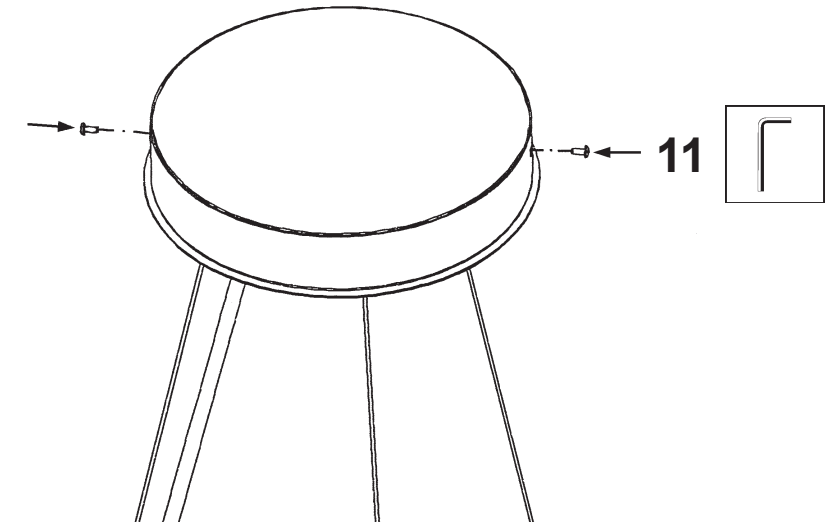

18 Lights
Length: 36"
Height: 6-1/2"
Hanging Weight: 41lbs.

 **SCHONBEK** | 1870

			S					
MAX 40 W	110-120 V							

1 X  : 1746

- 13 A
- 14 B
- 15 C
- 16 D
- 17 E

You will need 18 - G16-1/2 Bulbs
40 Watts Max

Install bulbs and be sure to
test fixture **BEFORE** trimming.

 **SCHONBEK** | 1870

SARELLA
RS8349N- ___ _ S

THIS DESIGN IS THE PROPRIETARY
TRADE DRESS/TRADEMARK OF
W SCHONBEK LLC.

18 Lights
Length: 36"
Height: 6-1/2"
Hanging Weight: 41lbs.