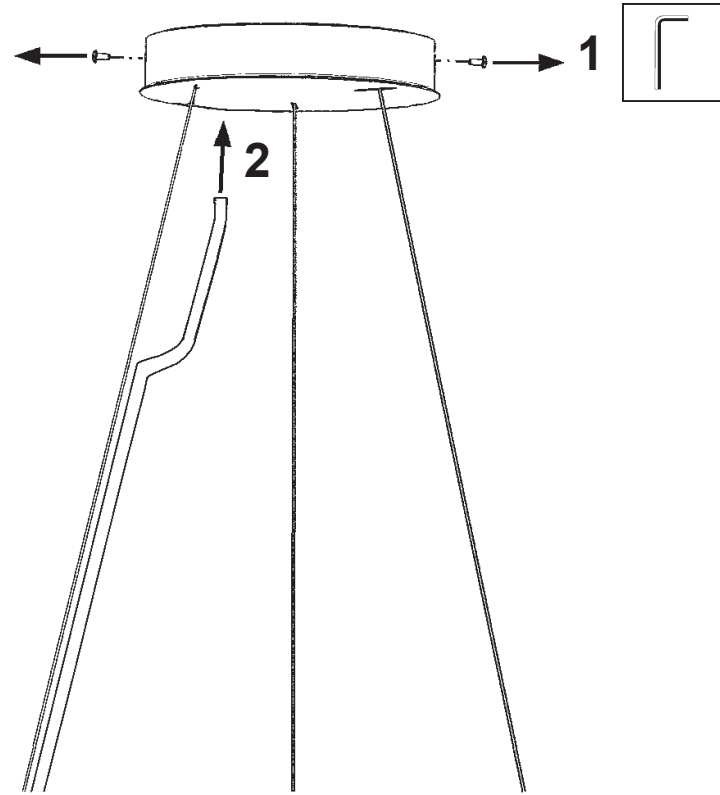

 **SCHONBEK** | 1870

SARELLA
RS8349N- __ __ H

THIS DESIGN IS THE PROPRIETARY
TRADE DRESS/TRADEMARK OF
W SCHONBEK LLC.

18 Lights
Length: 36"
Height: 6-1/2"
Hanging Weight: 41lbs.

 **SCHONBEK** | 1870

			S						
MAX 40 W	110-120 V								

1 X  : 1746

- 13 A
- 14 B
- 15 C
- 16 D
- 17 E

You will need 18 - G16-1/2 Bulbs
40 Watts Max

**Install bulbs and be sure to
test fixture BEFORE trimming.**

 **SCHONBEK** | 1870

SARELLA
RS8349N- __ __ R

THIS DESIGN IS THE PROPRIETARY
TRADE DRESS/TRADEMARK OF
W SCHONBEK LLC.

18 Lights
Length: 36"
Height: 6-1/2"
Hanging Weight: 41lbs.

 **SCHONBEK** | 1870

			S					
MAX 40 W	110-120 V							

1 X  : 1746

- 13 A
- 14 B
- 15 C
- 16 D
- 17 E

You will need 18 - G16-1/2 Bulbs
40 Watts Max

Install bulbs and be sure to
test fixture **BEFORE** trimming.

 **SCHONBEK** | 1870

SARELLA
RS8349N- ___ _ S

THIS DESIGN IS THE PROPRIETARY
TRADE DRESS/TRADEMARK OF
W SCHONBEK LLC.

18 Lights
Length: 36"
Height: 6-1/2"
Hanging Weight: 41lbs.