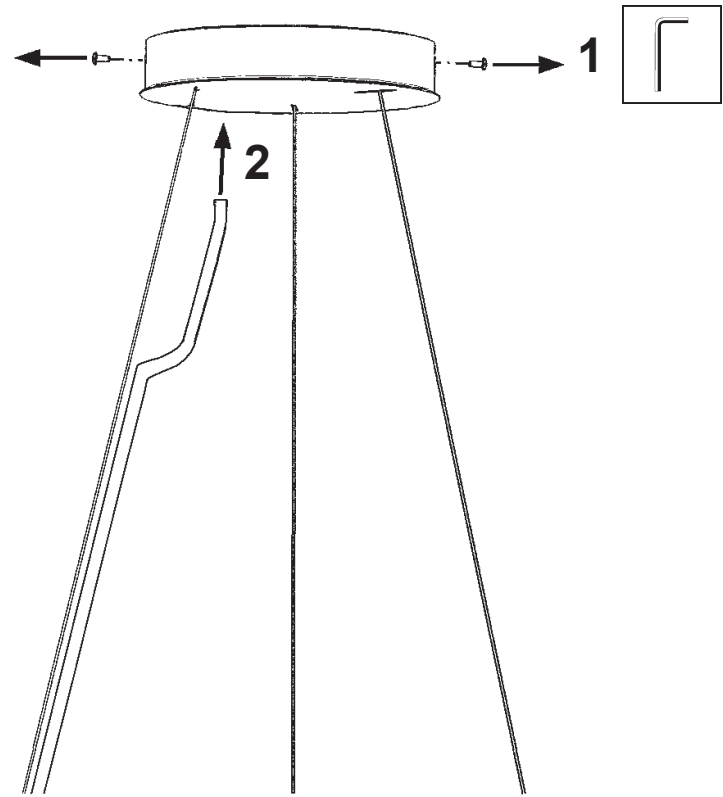

18 Lights
Length: 36"
Height: 6-1/2"
Hanging Weight: 41lbs.

 **SCHONBEK** | 1870

			S					
MAX 40 W	110-120 V							

1 X  : 1746

- 13 A
- 14 B
- 15 C
- 16 D
- 17 E

You will need 18 - G16-1/2 Bulbs
40 Watts Max

Install bulbs and be sure to
test fixture **BEFORE** trimming.

 **SCHONBEK** | 1870

SARELLA
RS8349N- ___ _ S

THIS DESIGN IS THE PROPRIETARY
TRADE DRESS/TRADEMARK OF
W SCHONBEK LLC.

18 Lights
Length: 36"
Height: 6-1/2"
Hanging Weight: 41lbs.

 **SCHONBEK** | 1870

			S					
MAX 40 W	110-120 V							

1 X  : 1746

- 13 A
- 14 B
- 15 C
- 16 D
- 17 E

You will need 18 - G16-1/2 Bulbs
40 Watts Max

**Install bulbs and be sure to
test fixture BEFORE trimming.**