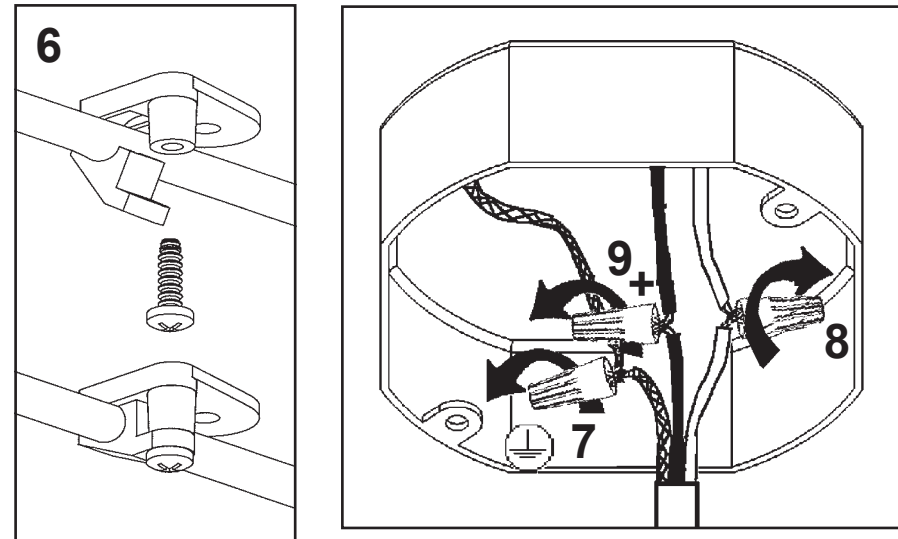

18 Lights
Length: 36"
Height: 6-1/2"
Hanging Weight: 41lbs.

 **SCHONBEK** | 1870

			S					
MAX 40 W	110-120 V							

1 X  : 1746

- 13 A
- 14 B
- 15 C
- 16 D
- 17 E

You will need 18 - G16-1/2 Bulbs
40 Watts Max

Install bulbs and be sure to
test fixture **BEFORE** trimming.

 **SCHONBEK** | 1870

SARELLA
RS8349N- ___ _ S

THIS DESIGN IS THE PROPRIETARY
TRADE DRESS/TRADEMARK OF
W SCHONBEK LLC.

18 Lights
Length: 36"
Height: 6-1/2"
Hanging Weight: 41lbs.

 **SCHONBEK** | 1870

			S					
MAX 40 W	110-120 V							

1 X  : 1746

- 13 A
- 14 B
- 15 C
- 16 D
- 17 E

You will need 18 - G16-1/2 Bulbs
40 Watts Max

**Install bulbs and be sure to
test fixture BEFORE trimming.**