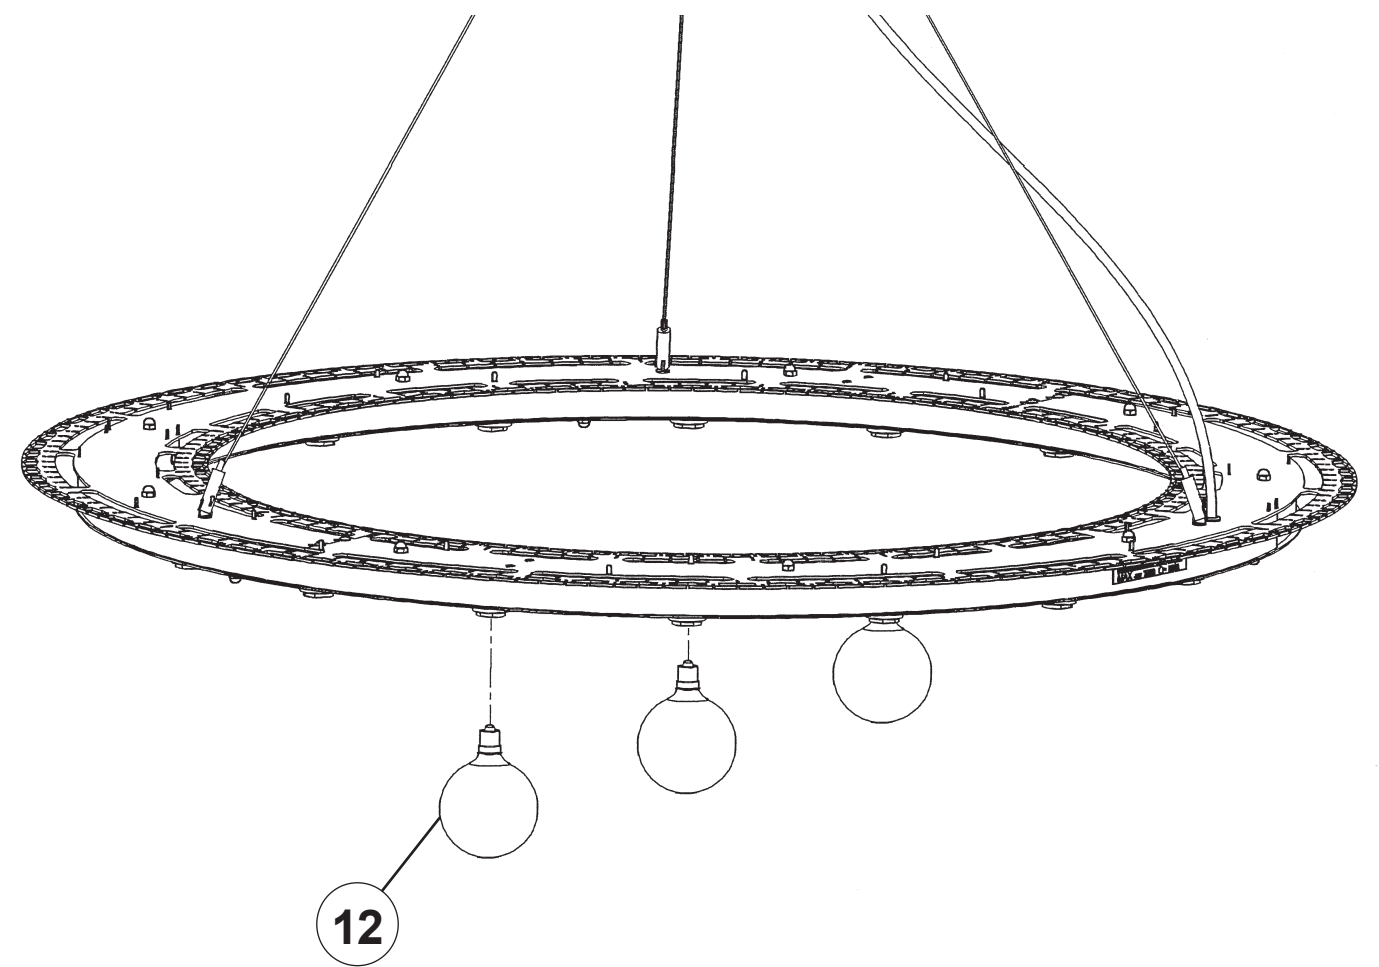

 **SCHONBEK** | 1870

SARELLA
RS8349N- __ __ H

THIS DESIGN IS THE PROPRIETARY
TRADE DRESS/TRADEMARK OF
W SCHONBEK LLC.

18 Lights
Length: 36"
Height: 6-1/2"
Hanging Weight: 41lbs.

 **SCHONBEK** | 1870

			S						
MAX 40 W	110-120 V								

18 Lights
Length: 36"
Height: 6-1/2"
Hanging Weight: 41lbs.

 **SCHONBEK** | 1870

			S					
MAX 40 W	110-120 V							

1 X  : 1746

- 13 A
- 14 B
- 15 C
- 16 D
- 17 E

You will need 18 - G16-1/2 Bulbs
40 Watts Max

Install bulbs and be sure to
test fixture **BEFORE** trimming.

 **SCHONBEK** | 1870

SARELLA
RS8349N- ___ _ S

THIS DESIGN IS THE PROPRIETARY
TRADE DRESS/TRADEMARK OF
W SCHONBEK LLC.

18 Lights
Length: 36"
Height: 6-1/2"
Hanging Weight: 41lbs.