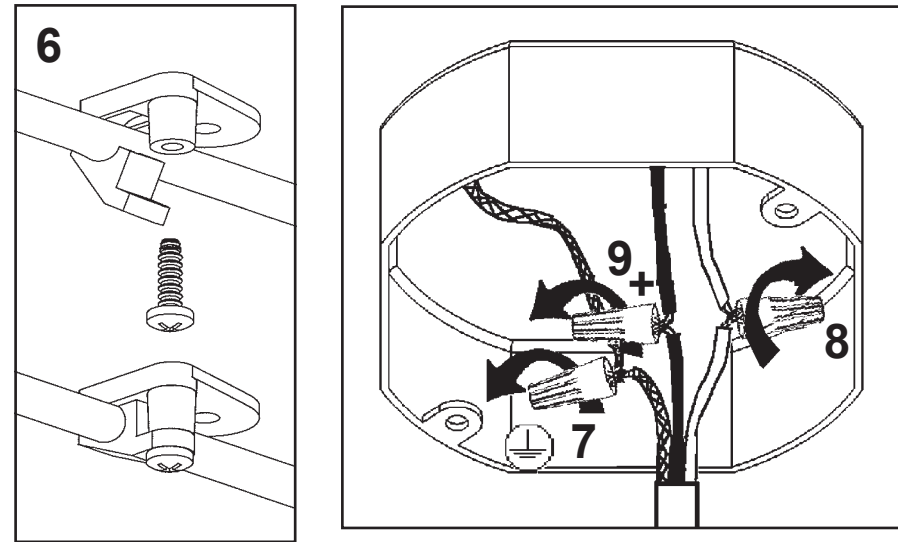

 **SCHONBEK** | 1870

SARELLA
RS8349N- __ __ H

THIS DESIGN IS THE PROPRIETARY
TRADE DRESS/TRADEMARK OF
W SCHONBEK LLC.

18 Lights
Length: 36"
Height: 6-1/2"
Hanging Weight: 41lbs.

 **SCHONBEK** | 1870

			S						
MAX 40 W	110-120 V								

1 X  : 1746

- 13 A
- 14 B
- 15 C
- 16 D
- 17 E

You will need 18 - G16-1/2 Bulbs
40 Watts Max

**Install bulbs and be sure to
test fixture BEFORE trimming.**

 **SCHONBEK** | 1870

SARELLA
RS8349N- __ __ R

THIS DESIGN IS THE PROPRIETARY
TRADE DRESS/TRADEMARK OF
W SCHONBEK LLC.

18 Lights
Length: 36"
Height: 6-1/2"
Hanging Weight: 41lbs.

 **SCHONBEK** | 1870

			S					
MAX 40 W	110-120 V							

1 X  : 1746

- 13 A
- 14 B
- 15 C
- 16 D
- 17 E

You will need 18 - G16-1/2 Bulbs
40 Watts Max

Install bulbs and be sure to
test fixture **BEFORE** trimming.

 **SCHONBEK** | 1870

SARELLA
RS8349N- ___ _ S

THIS DESIGN IS THE PROPRIETARY
TRADE DRESS/TRADEMARK OF
W SCHONBEK LLC.

18 Lights
Length: 36"
Height: 6-1/2"
Hanging Weight: 41lbs.