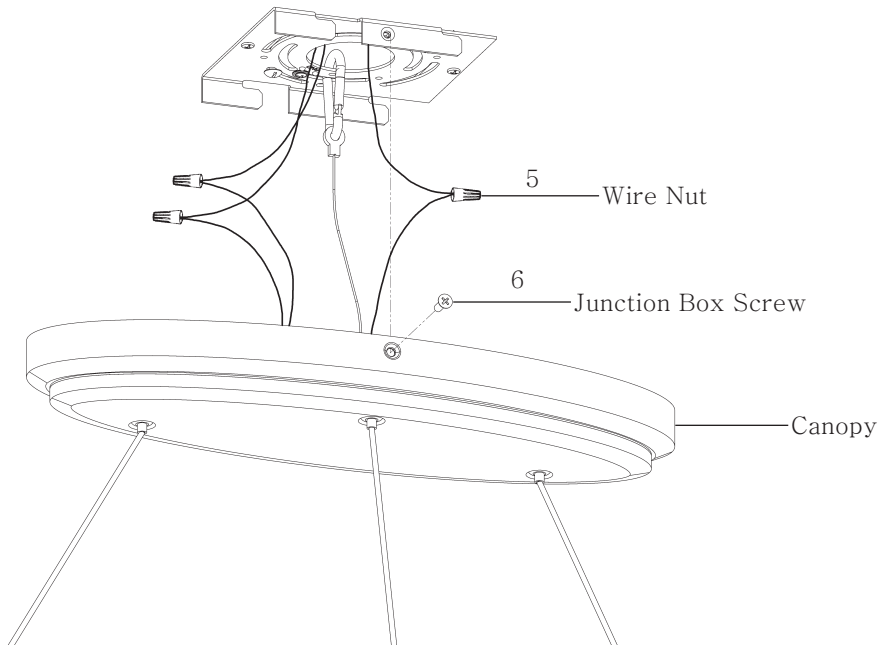

SCHONBEK  
*Signature*<sup>TM</sup>

Secret Garden  
S2434- \_\_ \_\_ OH

**T**HIS DESIGN IS THE PROPRIETARY  
TRADE DRESS/TRADEMARK OF  
W SCHONBEK LLC.

SCHONBEK  
*Signature*<sup>TM</sup>

All electrical components must be installed by a licensed electrician in accordance with the National Electric Code and the appropriate local electrical codes.

Adjust the fixture cable length by pushing the cable gripper on the canopy and pulling cable as desired.

Crystal Bud  
RPL-GLA-2434