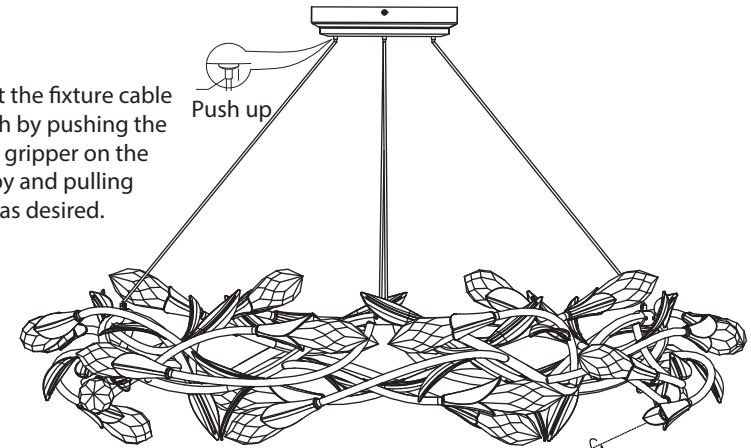

SCHONBEK  
*Signature*<sup>TM</sup>

Secret Garden  
S2434- \_\_ \_\_ OH

**T**HIS DESIGN IS THE PROPRIETARY  
TRADE DRESS/TRADEMARK OF  
W SCHONBEK LLC.

SCHONBEK  
*Signature*<sup>TM</sup>

All electrical components must be installed by a licensed electrician in accordance with the National Electric Code and the appropriate local electrical codes.

Adjust the fixture cable length by pushing the cable gripper on the canopy and pulling cable as desired.

Crystal Bud  
RPL-GLA-2434