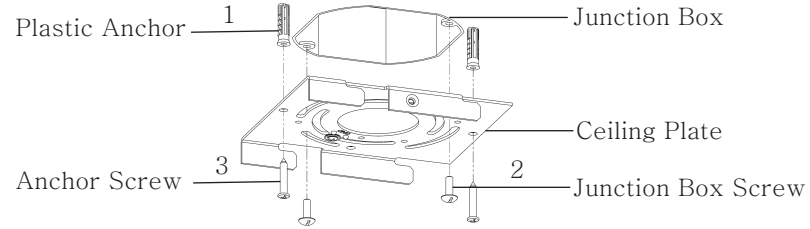

SCHONBEK  
*Signature*<sup>TM</sup>

Secret Garden  
S2434- \_\_ \_\_ OH

**T**HIS DESIGN IS THE PROPRIETARY  
TRADE DRESS/TRADEMARK OF  
W SCHONBEK LLC.

SCHONBEK  
*Signature*<sup>TM</sup>

All electrical components must be installed by a licensed electrician in accordance with the National Electric Code and the appropriate local electrical codes.

Adjust the fixture cable length by pushing the cable gripper on the canopy and pulling cable as desired.

Crystal Bud  
RPL-GLA-2434