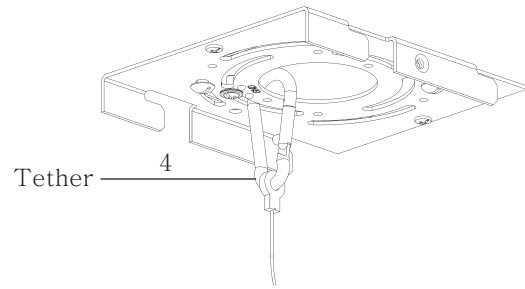

Adjust the fixture cable length by pushing the cable gripper on the canopy and pulling cable as desired.

Crystal Bud  
RPL-GLA-2434