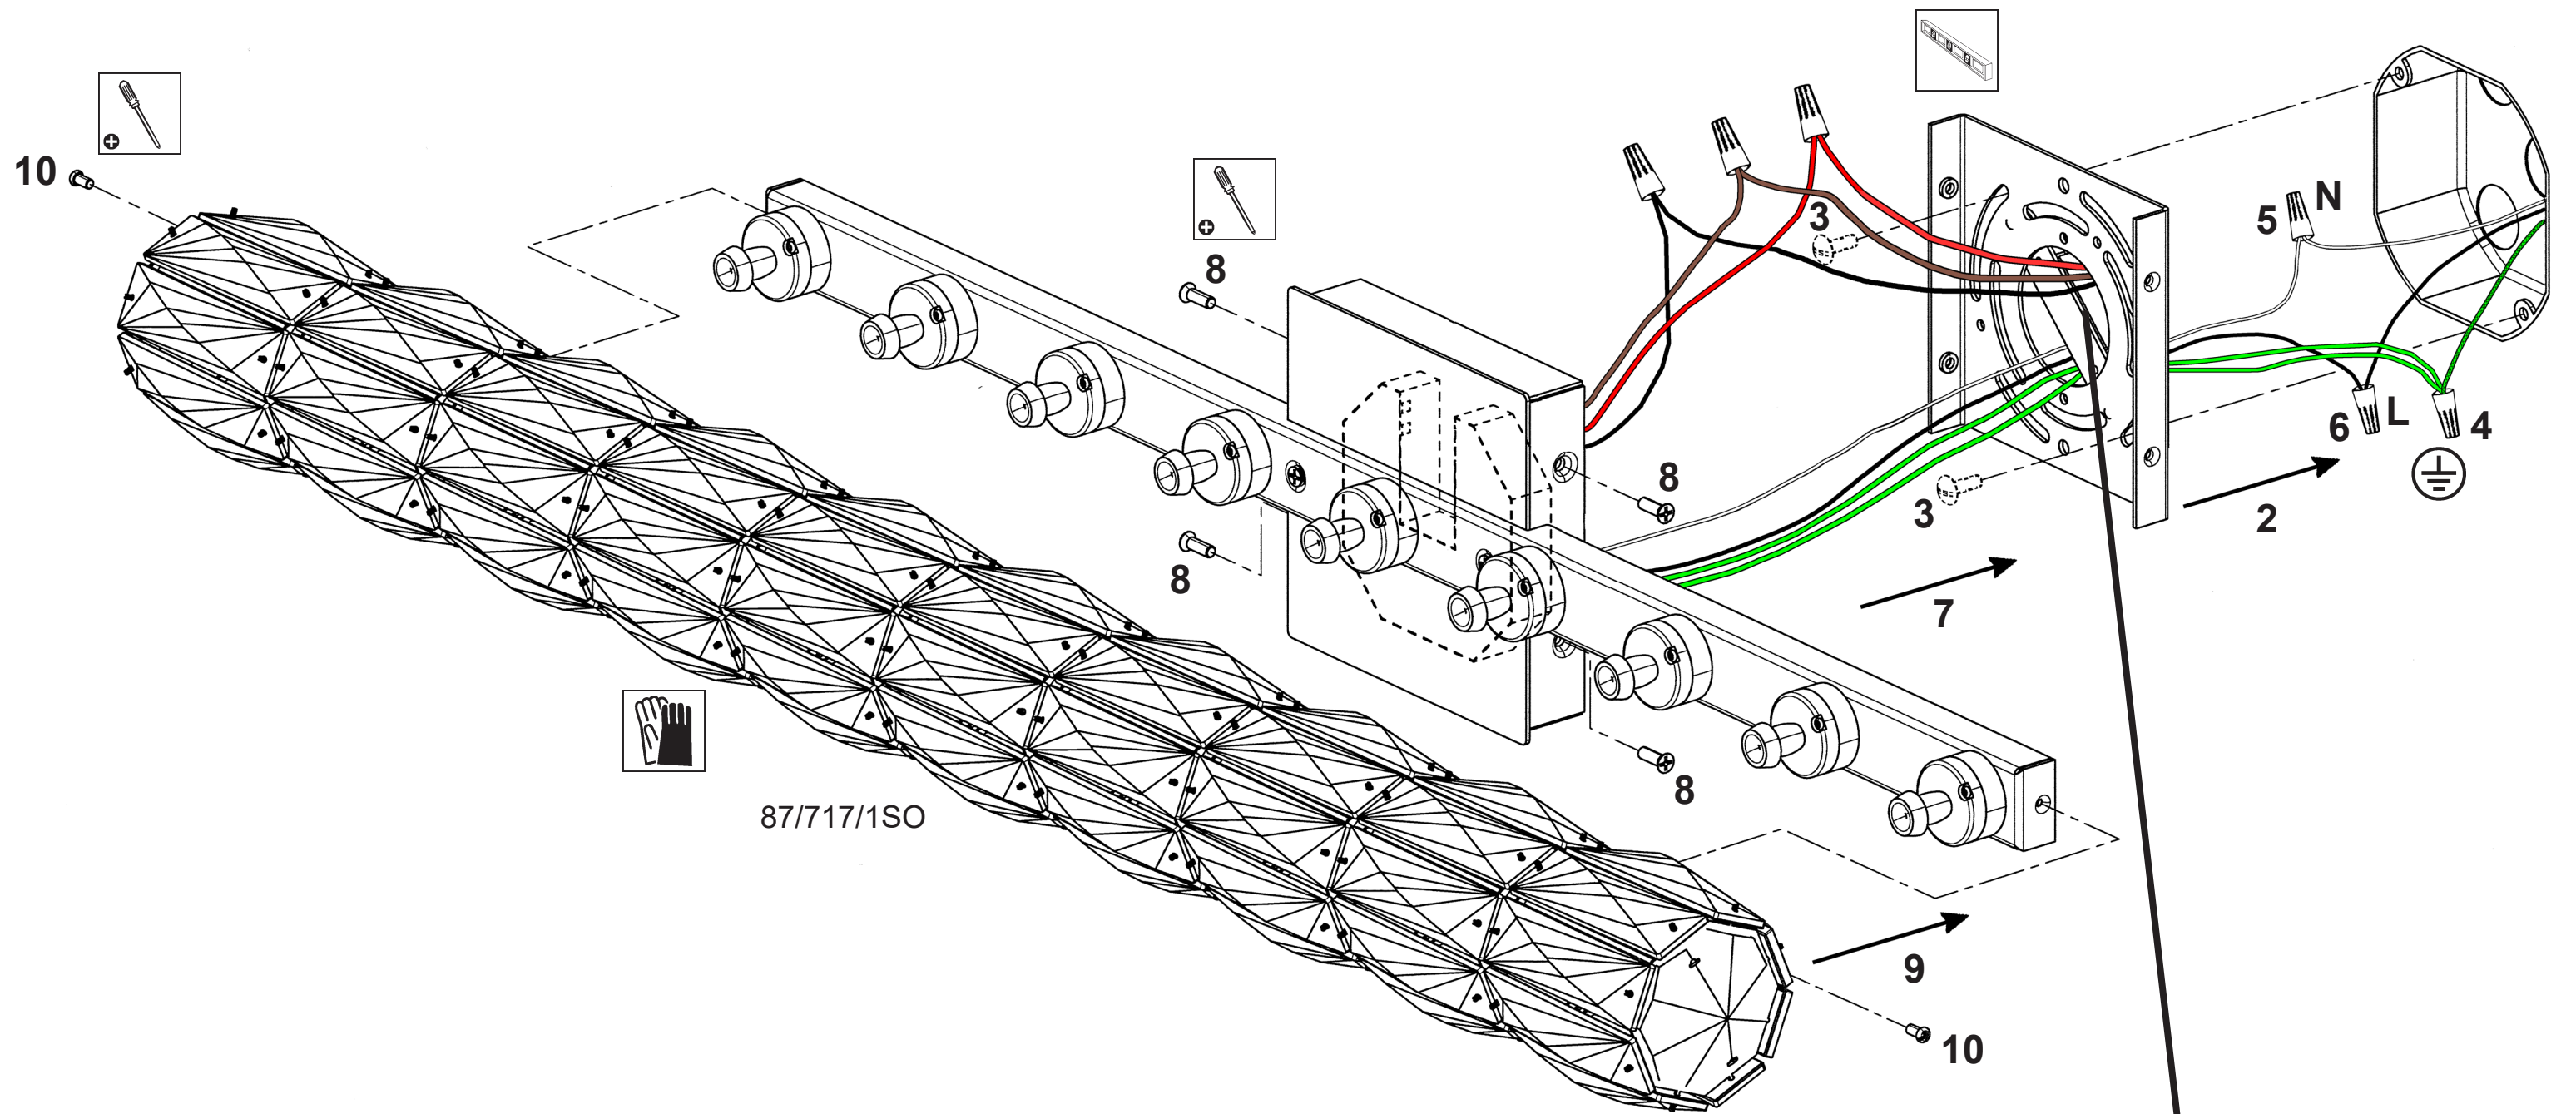

VERVE S2631- __ __ O

SCHONBEK
Signature™

THIS DESIGN IS THE PROPRIETARY
TRADE DRESS/TRADENAME OF
W SCHONBEK LLC.

SCHONBEK
Signature™

87/717/1SO

1. SELECT DESIRED LED COLOR TEMPERATURE

3000K = WARM
 3500K = WARM/NATURAL
 4000K = NATURAL