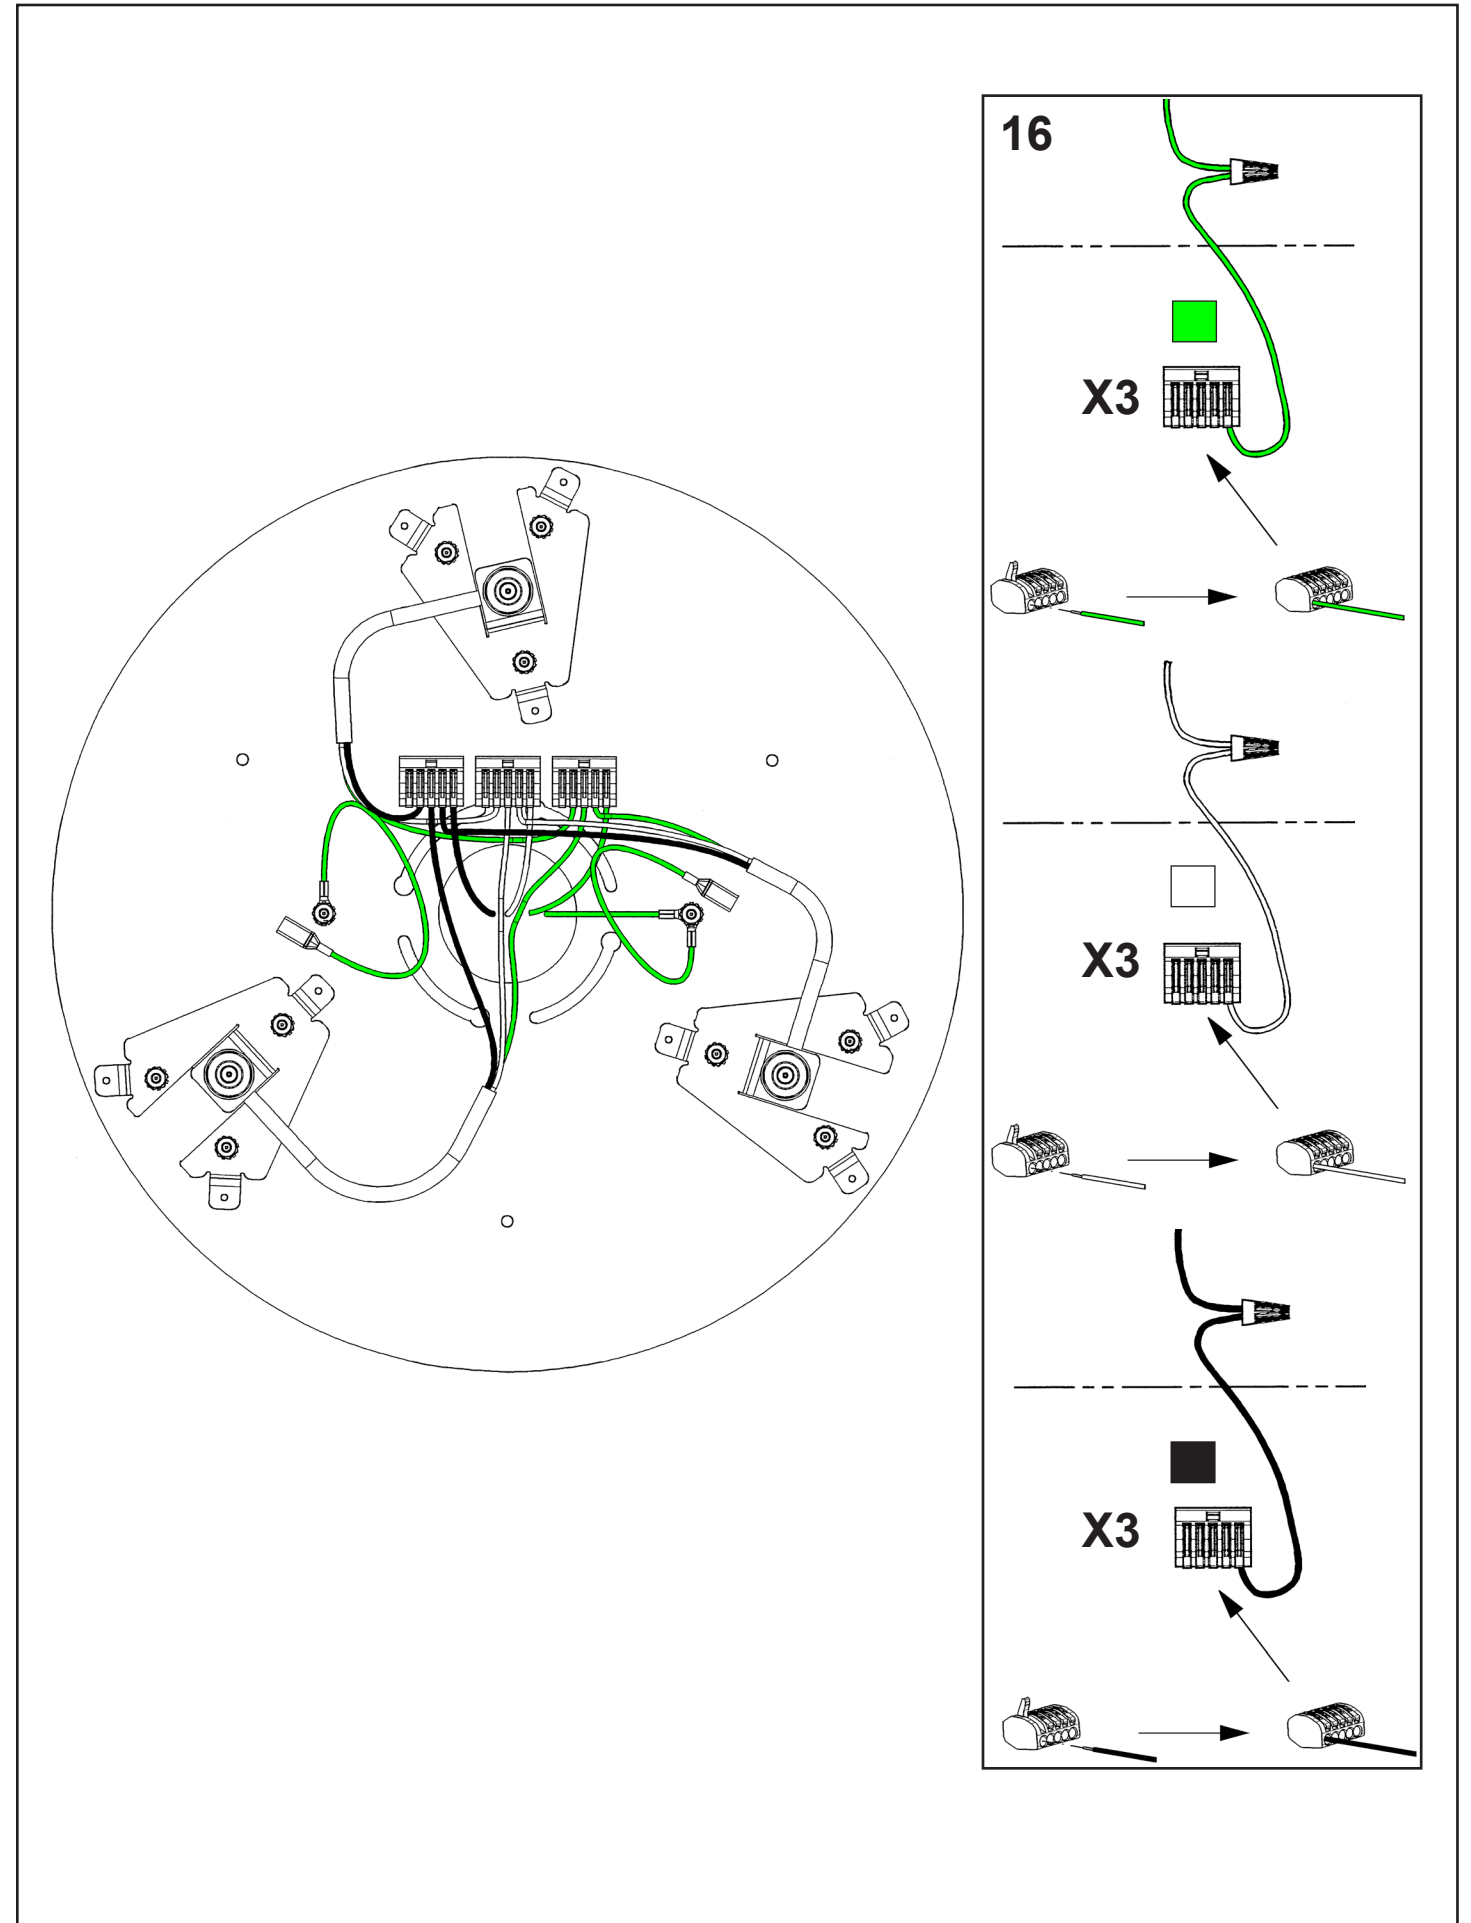

 **SCHONBEK** | 1870

**SELENE**  
**SPU150N-\_\_\_ \_\_ \_O**

 **SCHONBEK** | 1870

9 X  : 30561/12

**NOTE:**  
CLAMPS ARE  
NOT SUPPLIED.  
USE AS NEEDED.

28

S1

S1

S1

S1

S1

TOP

21

21

21