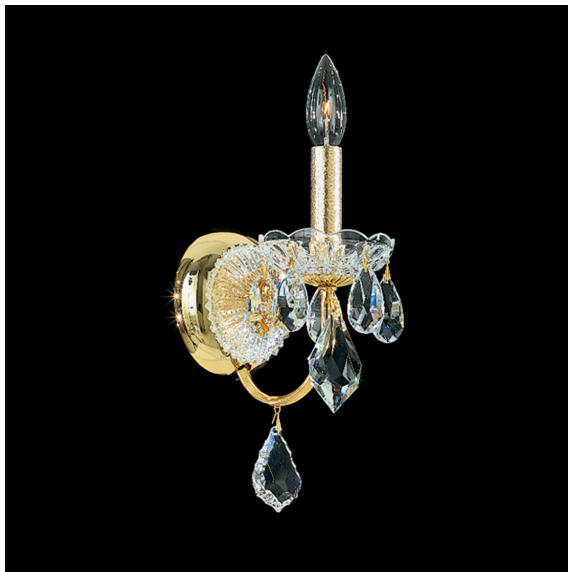

Century

1701

DESCRIPTION

Exemplifying the exceptional artistry prized in the Rococo period, the Century is a masterful design of intertwined vegetal forms. Gilded and laced with garlands and pendant drops of shimmering crystal, this Schonbek is as fashionably accessorized as the wealthy ladies at the ball.

CRYSTAL OPTIONS

Heritage
Handcut Crystal
(H)

FINISH OPTIONS

Black
(-51)

Black Pearl
(-49)
Premium

Antique Silver
(-48)

Polished
Silver
(-40)

French Gold
(-26)
Premium

Etruscan
Gold
(-23)

Heirloom
Gold
(-22)

Aurelia
(-211)
Premium

SPECIFICATIONS

Light Source
Standards
Bulb Info

Incandescent
UL/cUL
B10 (E12 Base), Qty 1, 60 Max.

Model	Finish	Crystal	# of Lights	Voltage	Height	Width	Length
1701	- 211 - 22 - 23 - 26 - 40 - 48 - 49 - 51	H	1 Light	120V	13"	4.5"	6"