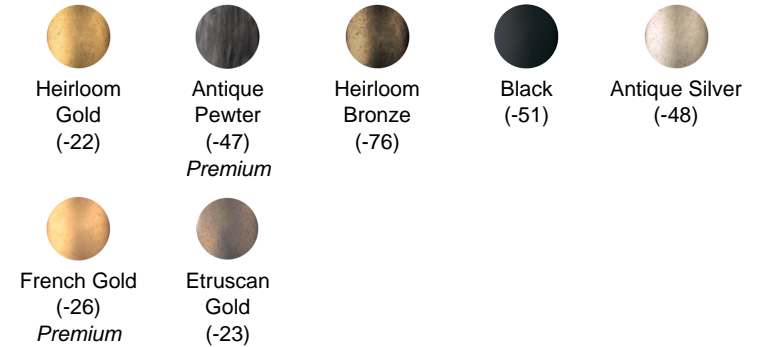

Renaissance Rock Crystal

3587

DESCRIPTION

The warmth of precious gemstones brings to life a Renaissance Schonbek trimmed in Quartz Crystal. Historically-finished laser cut steel arms are generously accessorized to complete this homage to the hospitality of antiquity.

FEATURES

- Can be mounted on a sloped ceiling.

CRYSTAL OPTIONS

FINISH OPTIONS

SPECIFICATIONS

Light Source Standards Incandescent
UL/cUL
Bulb Info B10 (E12 Base), Qty 8, 60 Max.

Model	Finish	Crystal	# of Lights	Voltage	Height	Width	Length
3587	- 22 - 23	AD	8 Light	120V	35"	26.5"	26.5"
	- 26 - 47	CL					
	- 48 - 51	OS					
	- 76						

Example: 3587-22AD