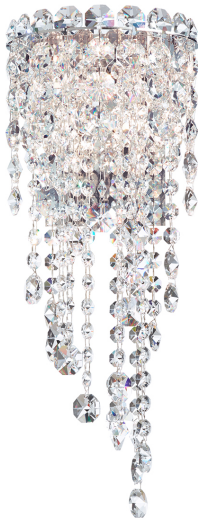

## DESCRIPTION

Angelic and simultaneously surreal, Chantant invites a magical connection. Invoking the wonder of traveling beneath a canopy of bioluminescence, organic crystal strands of varying gem size collaborate surprisingly toward a serene symmetry.

## CRYSTAL OPTIONS

Radiance  
Crystal  
(R)

Optic Crystal  
(O)

## FINISH OPTIONS

Polished  
Stainless  
Steel  
(-401)

## SPECIFICATIONS

<b>Light Source</b>	Halogen
<b>Standards</b>	UL/cUL
<b>Bulb Info</b>	G9 (G9 Base), Qty 2, 40 Max.

Model	Finish	Crystal	# of Lights	Voltage	Height	Width	Length
CH0832	- 401	R O	2 Light	120V	16"	6.5"	6"