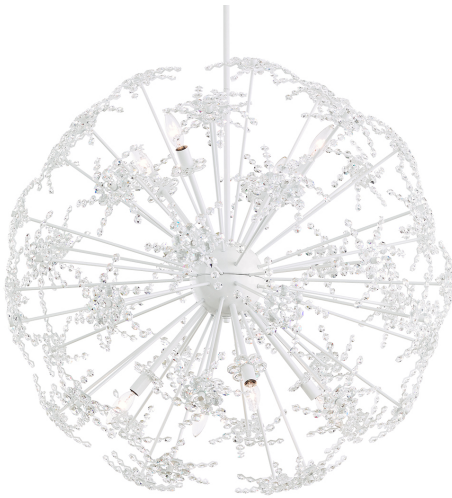

## DESCRIPTION

Like frost expanding on a windowpane, Esteracae displays fractals that glimmer with ethereal quality. Gathered into a sphere, fiery Radiance Crystal octagons expand in amplifying sequence in a portrayal of genesis.

## FEATURES

- Can be mounted on a sloped ceiling.

## CRYSTAL OPTIONS

Radiance  
Crystal  
(R)

## SPECIFICATIONS

**Light Source**  
**Standards**  
**Bulb Info**

Incandescent  
UL/cUL  
B10 (E12 Base), Qty 8, 60 Max.

Model	Finish	Crystal	Size	Voltage	Height	Width	Length
DN1036	- 22 - 48 - 51 - 55 - 306 - 401	R	36"	120V	36"	36"	36"