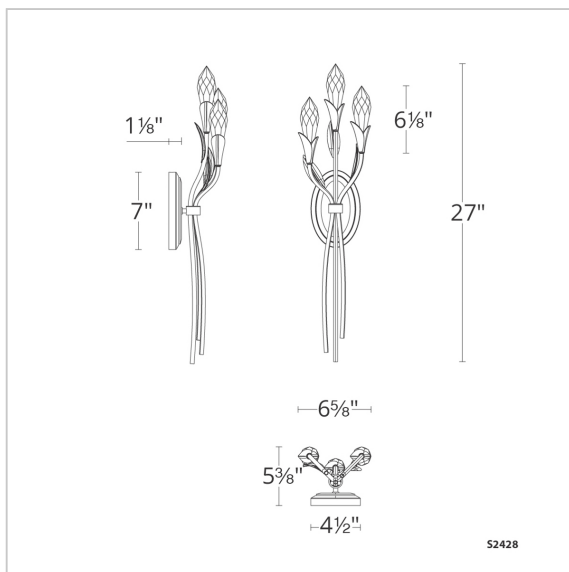

Secret Garden

S2428

LINE DRAWING

DESCRIPTION

Drawing inspiration from the serenity of naturalistic design, a trio of luminous optic haze crystal buds appears to grow organically into an elegant flower. The soft luster of the finish and concealed LED illumination enhance this work of art, creating an elevated experience. This wall luminaire is a beautiful complement to the pendant lights in the Secret Garden collection.

SPECIFICATIONS

Light Source	LED
CRI	90
Dimming	ELV, 0-10V, Triac
Standards	ETL/cETL, Title 24

REPLACEMENT PARTS

RPL-GLA-2428 - Replacement Optic Haze Crystal

Model	Finish	Crystal	Size	CCT	Weight	Voltage	Wattage	LED Lumens	Delivered Lumens
S2428	- 47 - 48 - 76 - 51 - 26	OH	27"	3500K	4.8lbs	120-277 VAC	7W	545	Up To 440