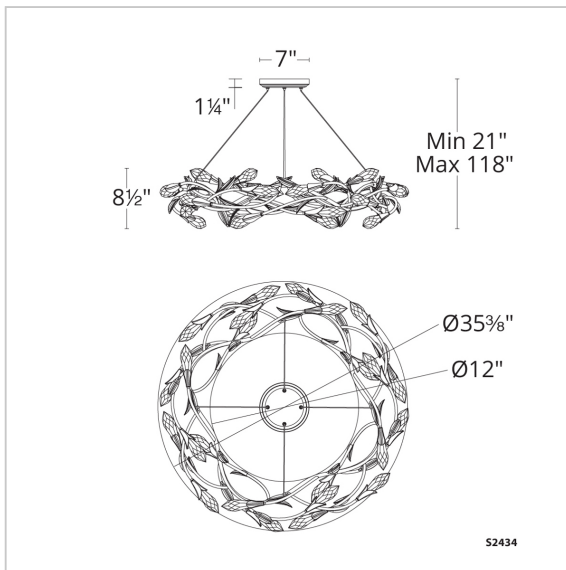

Secret Garden

S2434

LINE DRAWING

DESCRIPTION

Drawing inspiration from the serenity of naturalistic design, each luminous optic haze crystal bud composing Secret Garden appears to grow organically into an elegant flower. The soft luster of the finish, concealed LED illumination and a beveled optic crystal accent canopy enhance this work of art, creating an elevated experience.

SPECIFICATIONS

Light Source	LED
CRI	90
Dimming	ELV, 0-10V, Triac
Standards	ETL/cETL, Title 24

REPLACEMENT PARTS

RPL-GLA-2428 - Replacement Optic Haze Crystal

Model	Finish	Crystal	Size	CCT	Weight	Voltage	Wattage	LED Lumens	Delivered Lumens
S2434	- 26 - 47 - 48 - 76 - 51	OH	35"	3500K	28.6lbs	120-277 VAC	43W	3100	Up To 2500

Example: S2434-26OH