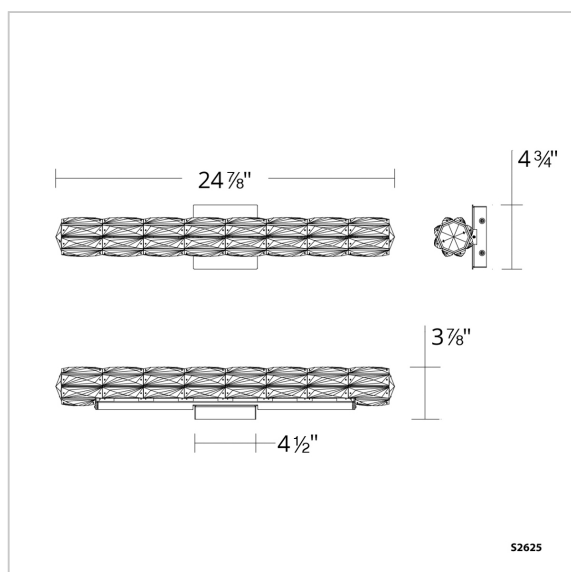

## LINE DRAWING

## REPLACEMENT PARTS

87/716/1SH - Sector Heritage Crystal

Model	Finish	Crystal	Size	CCT	Weight	Voltage	Wattage	LED Lumens	Delivered Lumens
S2625	- 401	R	25"	3000K/3500K/ 4000K	7.7lbs	120-277 VAC	20W	1200	Up To 840