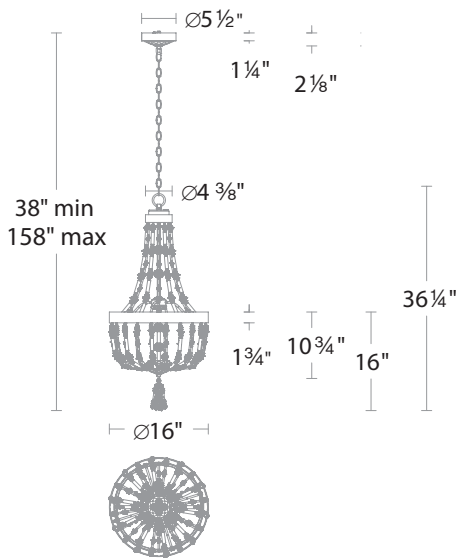

Project: _____
 Location: _____
 Fixture Type: _____
 Catalog Number: _____

AVAILABLE TRIM

Optic Crystal (0)

AVAILABLE FINISHES

Antique Silver (48) Heirloom Gold (22) Black (51)

LINE DRAWING

DESCRIPTION

A welcoming fashion statement inspired by exotic jewelry. Bali is an Empire styled chandelier that is both timeless and unique. Illuminated with state of the art LEDs, this summery luminaire is visually lightweight and elegantly informal.

FEATURES

- Touch switch on fixture for color temperature adjustability. Switch from 3000K/3500K/4000K.
- A proprietary 120/277V driver concealed within the canopy.
- Can be mounted on a sloped ceiling
- Comes with 40-inches of chain

SPECIFICATIONS

CRI	90
Dimming	ELV, TRIAC
Standards	ETL/cETL, Damp, Title 24

Model	Size	LED Color Temp	Finish	Voltage	Wattage	Weight	LED Lumens	Delivered Lumens
S2816	16"	3000K/3500K/4000K	Antique Pewter (47) Heirloom Gold (22) Black (51)	120/277V	27W	20 lb	2430	1166