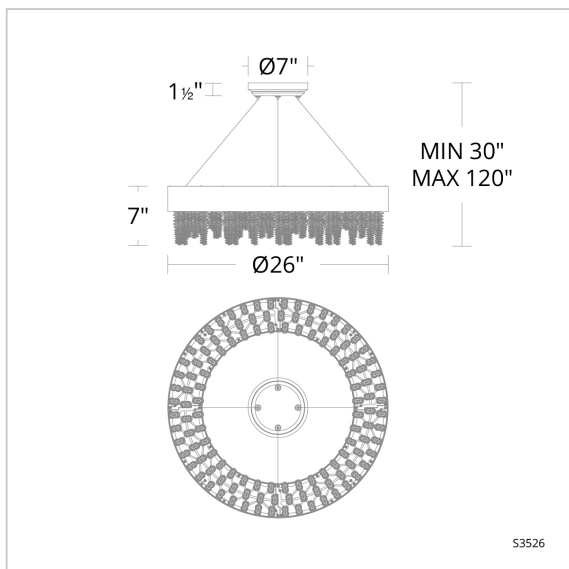

Soleil

S3526

LINE DRAWING

DESCRIPTION

A breathtaking, sentimental and soothing composition, the Soleil pendant is a sleek, modern luminaire dripping with optic crystal strands of varying lengths suggestive of melodic scales. State-of-the-art LED integral light sources deliver robust illumination with energy efficiency and exceptional quality to surfaces below.

FEATURES

- Built in color temperature adjustability. Switch from 3000K/3500K/4000K.
- Thin powered aircraft cables provide an ultra clean look for adjustable suspension height.
- Can be mounted on a sloped ceiling.
- Driver concealed within the canopy

CRYSTAL OPTIONS

Optic Crystal
(O)

FINISH OPTIONS

Aged Brass
(-700)

Polished Nickel
(-701)

Black
(-18)

SPECIFICATIONS

Light Source	LED
CRI	90
Dimming	ELV,0-10V, Triac
Standards	ETL/cETL, Title 24

Model	Finish	Crystal	Size	CCT	Weight	Voltage	Wattage	LED Lumens	Delivered Lumens
S3526	- 700 - 701 - 18	O	26"	3000K/3500K/ 4000K	27.7lbs	120 VAC	40W	3615	Up To 2098

Example: S3526-7000