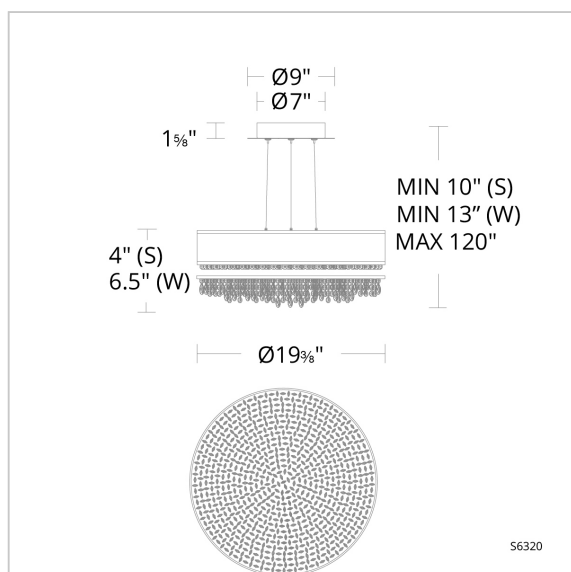

Eclyptix LED

S6319

LINE DRAWING

DESCRIPTION

Starry night. From the pure curved shade of a chandelier erupts a dense shower of crystals, evoking celestial wonder. The harmony of shade and crystal form a gentle, downward light with breathtaking ambiance.

FEATURES

- Built in color temperature adjustability. Switch from 3000K/3500K/4000K.
- Organza overlay fabric shade
- Thin powered aircraft cables provide an ultra clean look for adjustable suspension height.
- Can be mounted on a sloped ceiling.
- Driver concealed within the canopy

CRYSTAL OPTIONS

Radiance Wavy
Crystal
(RW)

Radiance
Smooth Crystal
(RS)

FINISH OPTIONS

Polished
Stainless
Steel
(-401)

SPECIFICATIONS

Light Source	LED
CRI	90
Dimming	ELV, 0-10V, Triac
Standards	ETL/cETL, Title 24

REPLACEMENT PARTS

S6319WHTSHADE - White Shade
S6319SVRSHADE - Silver Shade

Model	Finish	Crystal	Size	CCT	Weight	Voltage	Wattage	LED Lumens	Delivered Lumens
S6319	- 401	RW RS	19"	3000K/3500K/ 4000K	16lbs	120 VAC	23W	1675	Up To 929