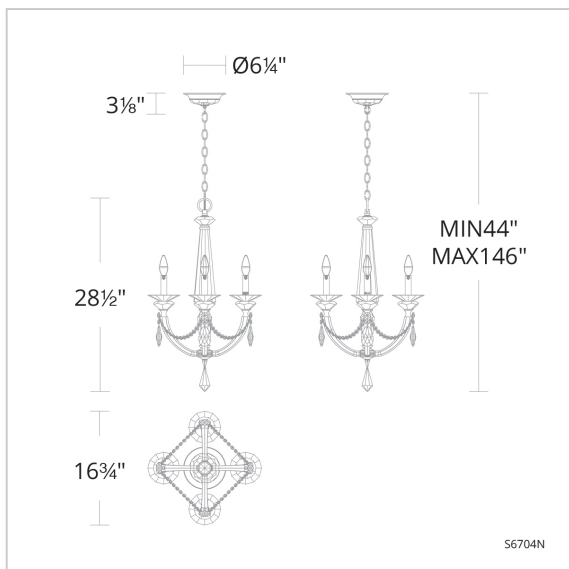

Verona

S6704

LINE DRAWING

DESCRIPTION

Modern symmetry. With a clearly defined, Romanesque form composed of Schonbek Radiance crystal, faceted central columns hold simple curving, lustrous metal arms whose matching candelabra bases sit within elegant crystal bobeches. A beaded swag sparkles around its edge, adding a touch of whimsy.

FEATURES

- Precision cut crystal column accented by artisan aluminum cast arms
- Uses four 60w maximum B10 bulbs (not included)
- Adorned by exclusive Schonbek Radiance crystal
- Available in Schonbek Signature Finishes and Schonbek Premium Finishes
- Can be mounted on a sloped ceiling.

French Gold
(-26)
Premium

SPECIFICATIONS

Light Source Standards Incandescent
UL/cUL

Model	Finish	Crystal	# of Lights	Voltage	Height	Width
S6704	- 76 - 23 - 26 - 51 - 48 - 22	R	4 Lights	120 VAC	28.5"	16.8"

Example: S6704N-76R