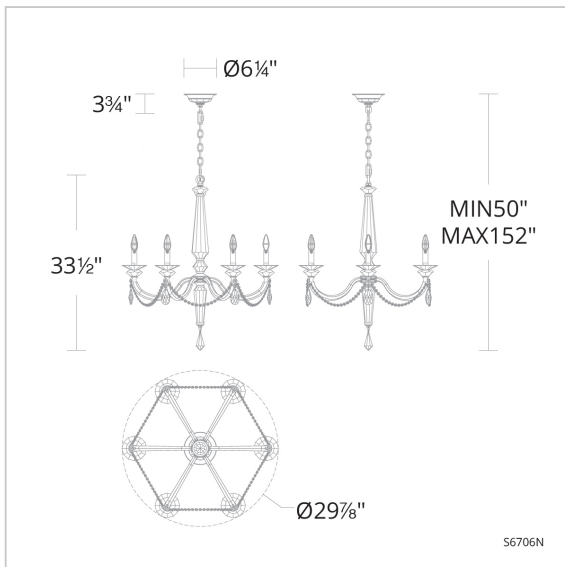

# Verona

S6706

## LINE DRAWING

## DESCRIPTION

Modern symmetry. With a clearly defined, Romanesque form composed of Schonbek Radiance crystal, faceted central columns hold simple curving, lustrous metal arms whose matching candelabra bases sit within elegant crystal bobeches. A beaded swag sparkles around its edge, adding a touch of whimsy.

## SPECIFICATIONS

**Light Source Standards**

Incandescent  
UL/cUL

| Model | Finish                                       | Crystal | # of Lights | Voltage | Height | Width |
|-------|--|---------|-------------|---------|--------|-------|
| S6706 | - 76<br>- 23<br>- 26<br>- 51<br>- 48<br>- 22 | R       | 6 Lights    | 120 VAC | 33.5"  | 29.9" |