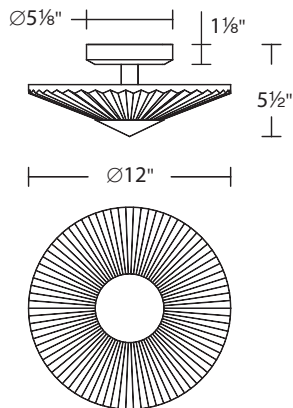

AVAILABLE FINISHES

Aged Brass (700)

Chrome (702)

LINE DRAWING

DESCRIPTION

Calming and prescient, Origami proffers a simple elegance. Folds in the patterned Schonbek handcut crystal shade illuminate as prisms to bend light. Integral LEDs discreetly offer generous indirect illumination from behind a reflector plate finished in luxurious aged brass or chrome.