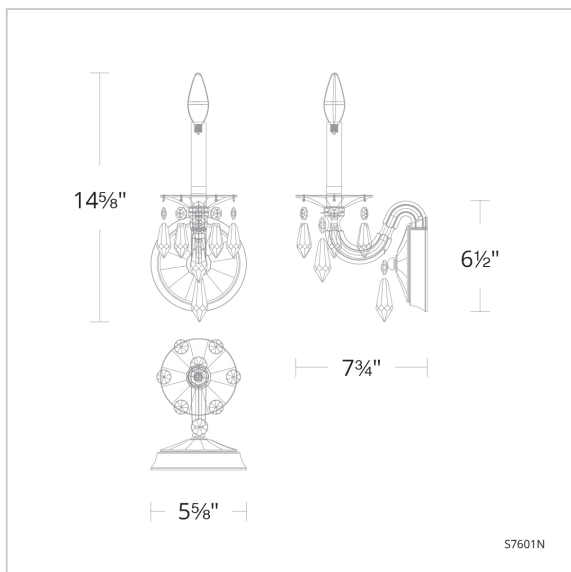

Napoli

S7601

LINE DRAWING

DESCRIPTION

Substantial gleaming metal arms gracefully curve to capture elegant dishes, swags and drops cut from sparkling Schonbek Radiance crystal. A faceted orb finial adds additional charm to this elegant luminaire.

FEATURES

- Artisan aluminum cast arms
- Uses one 60w maximum B10 bulb (not included)
- Adorned by exclusive Schonbek Radiance icicle crystal
- Available in Schonbek Signature Finishes and Schonbek Premium Finishes

French Gold
(-26)
Premium

SPECIFICATIONS

**Light Source
Standards**

Incandescent
UL/cUL

Model	Finish	Crystal	# of Lights	Voltage	Height	Width
S7601	- 76	R	1 Light	120 VAC	14.6"	5.6"
	- 23					
	- 26					
	- 51					
	- 48					
	- 22					