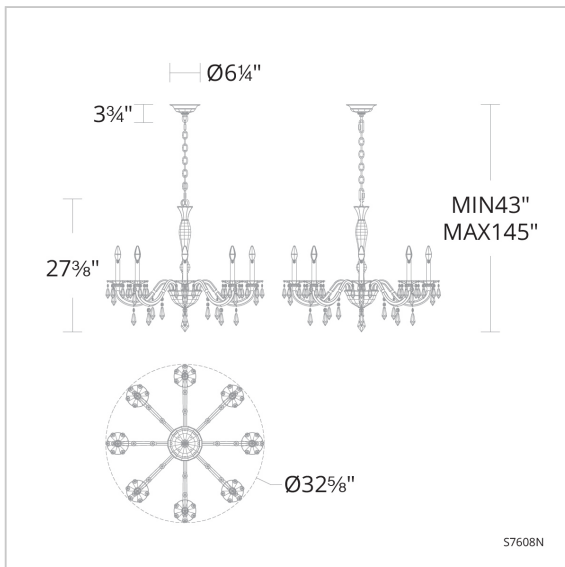

FEATURES

- Delicate mouth blown glass column accented by artisan aluminum cast arms
- Uses eight 60w maximum B10 bulbs (not included)
- Adorned by exclusive Schonbek Radiance icicle crystal
- Available in Schonbek Signature Finishes and Schonbek Premium Finishes
- Can be mounted on a sloped ceiling.

French Gold
(-26)
Premium

LINE DRAWING

SPECIFICATIONS

Light Source
Standards

Incandescent
UL/cUL

Model	Finish	Crystal	# of Lights	Voltage	Height	Width
S7608	- 76	R	8 Lights	120 VAC	27.4"	32.6"
	- 23					
	- 26					
	- 51					
	- 48					
	- 22					

Example: S7608N-76R