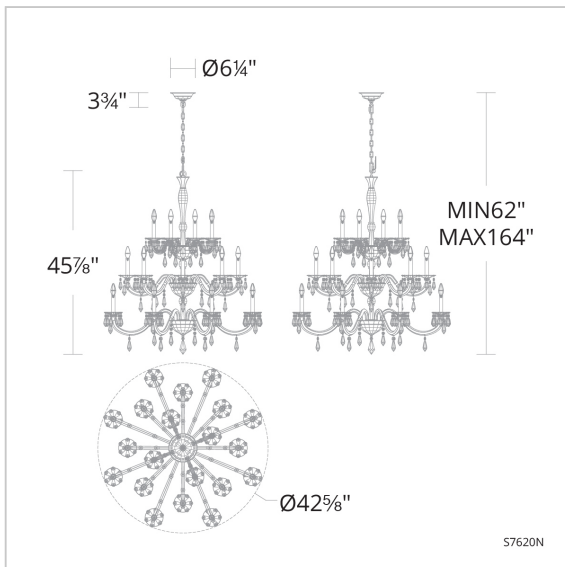

FEATURES

- Delicate mouth blown glass column accented by artisan aluminum cast arms
- Uses twenty 60w maximum B10 bulbs (not included)
- Adorned by exclusive Schonbek Radiance icicle crystal
- Available in Schonbek Signature Finishes and Schonbek Premium Finishes
- Can be mounted on a sloped ceiling.

French Gold
(-26)
Premium

LINE DRAWING

SPECIFICATIONS

Light Source Standards

Incandescent
UL/cUL

Model	Finish	Crystal	# of Lights	Voltage	Height	Width
S7620	- 76	R	20 Lights	120 VAC	45.9"	42.6"
	- 23					
	- 26					
	- 51					
	- 48					
	- 22					