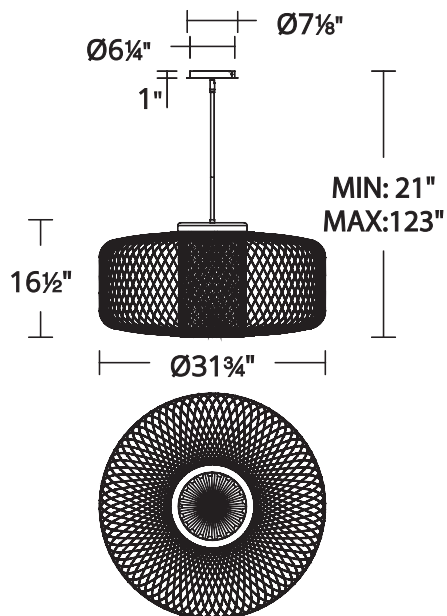

KODO

S7832

Project: _____
Location: _____
Fixture Type: _____
Catalog Number: _____

AVAILABLE TRIM

Heritage (H)

AVAILABLE FINISHES

Black (18)

Gold Lace (706)

LINE DRAWING

DESCRIPTION

The crossroads of contemporary luxe design and midcentury modern. Enriched with a textured and layered look. The patterned aged brass thread diffuser suggests movement when viewed from different vantages. Unique in style, this generous form envelopes a glowing cut crystal diffuser within.

FEATURES

- Built in color temperature adjustability. Switch from 3000K/3500K/4000K.
- A proprietary universal 120V-220V-277V driver concealed within the canopy
- Hang straight swivel.
- Three 12" and one 6" down rods included (additional sold separately)
- Spin-on round canopy with minimal hardware.
- Can be mounted on a sloped ceiling

SPECIFICATIONS

CRI	90
Dimming	ELV, 0-10V, TRIAC
Standards	ETL/cETL, Damp, Title 24

REPLACEMENT PARTS

- RPL-GLA-7832 - Heritage

Model	Size	LED Color Temp	Finish	Voltage	Wattage	Weight	LED Lumens	Delivered Lumens
S7832	32"	3000K/3500K/4000K	Black (18) Gold Lace (702)	120-277V	44W	47 lb	4700	3068