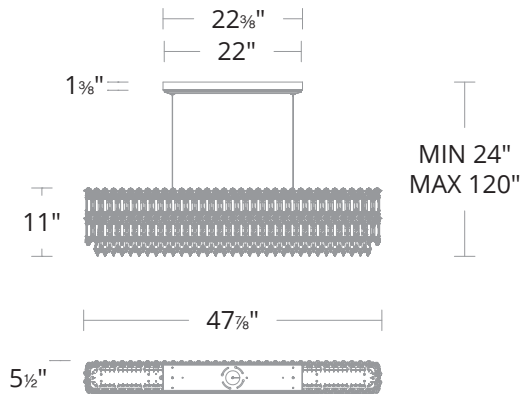

LINE DRAWING

DESCRIPTION

Travel to a paradise of natural splendor. Inspired by the zen of dense bamboo forests, Tahitian is ideal for upscale dining and entertaining spaces. The built-in adjustable LEDs offer your choice of 3000K, 3500K and 4000K color temperature illumination. Offered in heirloom gold, black and antique silver.

FEATURES

- Touch switch on fixture for color temperature adjustability. Switch from 3000K/3500K/4000K.
- Thin powered aircraft cables provide an ultra clean look for adjustable suspension height
- A proprietary universal 120V-220V-277V driver concealed within the canopy.
- Can be mounted on a sloped ceiling.

SPECIFICATIONS

CRI	90
Dimming	ELV, 0.10V, TRIAC
Standards	ETL/cETL, Damp, Title 24

Model	Size	LED Color Temp	Finish	Voltage	Wattage	Weight	LED Lumens	Delivered Lumens
S8148	48"	3000K/3500K/4000K	Antique Silver (48) Heirloom Gold (22) Black (51)	120-277V	88W	26 lb	8360	5016

Example: S8148-480