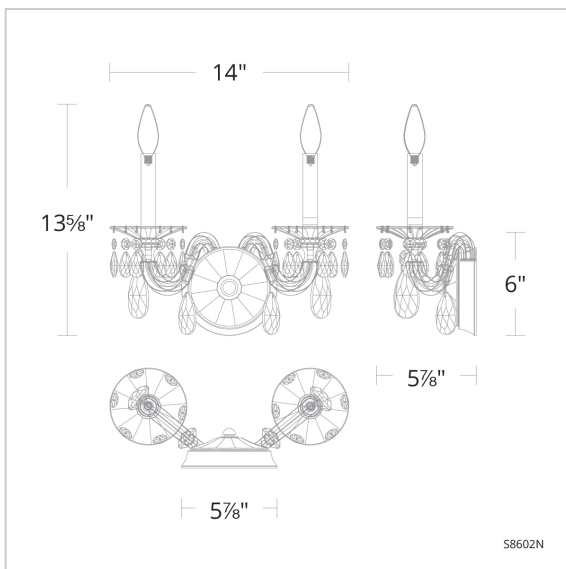

## LINE DRAWING

## SPECIFICATIONS

**Light Source Standards**

Incandescent  
UL/cUL

Model	Finish	Crystal	# of Lights	Voltage	Height	Width
S8602	- 76 - 23 - 26 - 51 - 48 - 22	R	2 Lights	120 VAC	13.6"	14"

Example: S8602N-76R