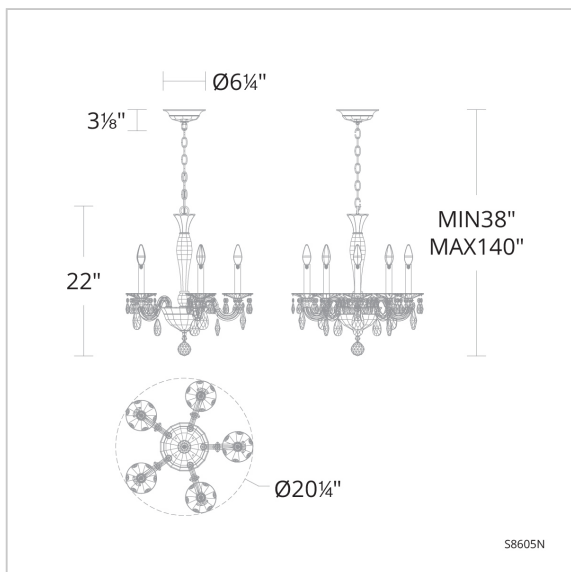

San Marco

S8605

LINE DRAWING

DESCRIPTION

An invitation to a luxurious life. Elegant and curvaceous lines flow from a tiered center column accentuated by glistening, faceted dishes. Each lustrous, hand-finished arm presents drops of sparkling Schonbek Radiance crystal that showcase the elegant form factor of this extraordinary chandelier.

FEATURES

- Delicate mouth blown glass column accented by artisan aluminum cast arms
- Uses five 60w maximum B10 bulbs (not included)
- Adorned by traditional Schonbek Radiance crystal drops
- Available in Schonbek Signature Finishes and Schonbek Premium Finishes
- Can be mounted on a sloped ceiling.

French Gold
(-26)
Premium

SPECIFICATIONS

Light Source Standards	Incandescent UL/cUL
-------------------------------	------------------------

Model	Finish	Crystal	# of Lights	Voltage	Height	Width
S8605	- 76	R	5 Lights	120 VAC	22"	20.3"
	- 23					
	- 26					
	- 51					
	- 48					
	- 22					