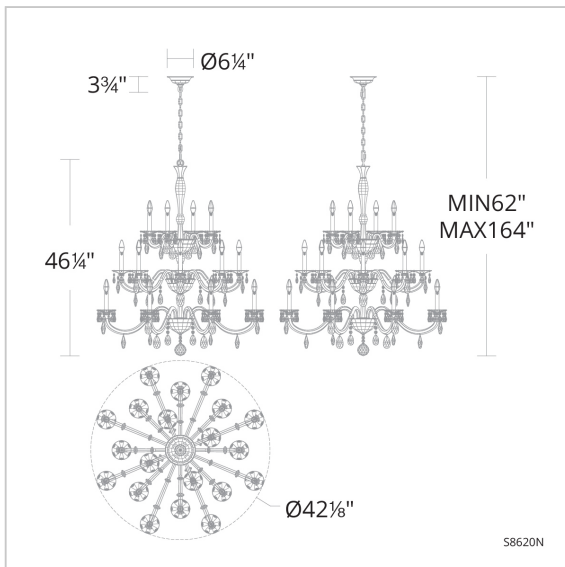

## LINE DRAWING

## SPECIFICATIONS

**Light Source Standards**

Incandescent  
UL/cUL

Model	Finish	Crystal	# of Lights	Voltage	Height	Width
S8620	- 76	R	20 Lights	120 VAC	46.5"	42.3"
	- 23					
	- 26					
	- 51					
	- 48					
	- 22					